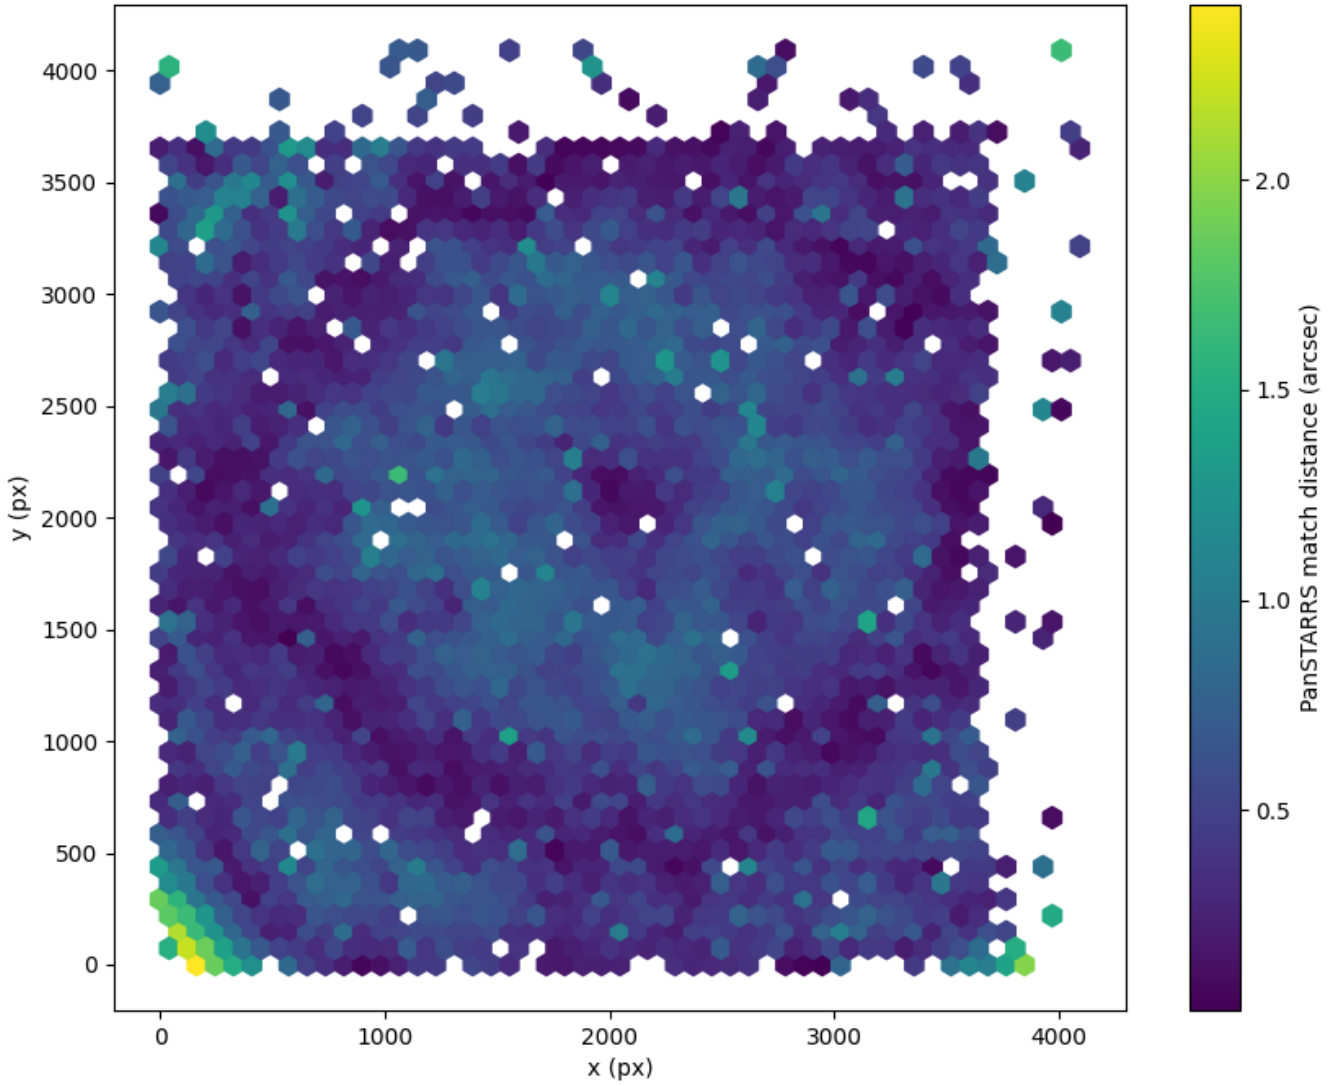

Field 0256
2D field distribution of catalog-matching distance (arcsec) to Pan-STARRS
Hexagon length: 82px

Field 0255
2D field distribution of catalog-matching distance (arcsec) to Pan-STARRS
Hexagon length: 82px