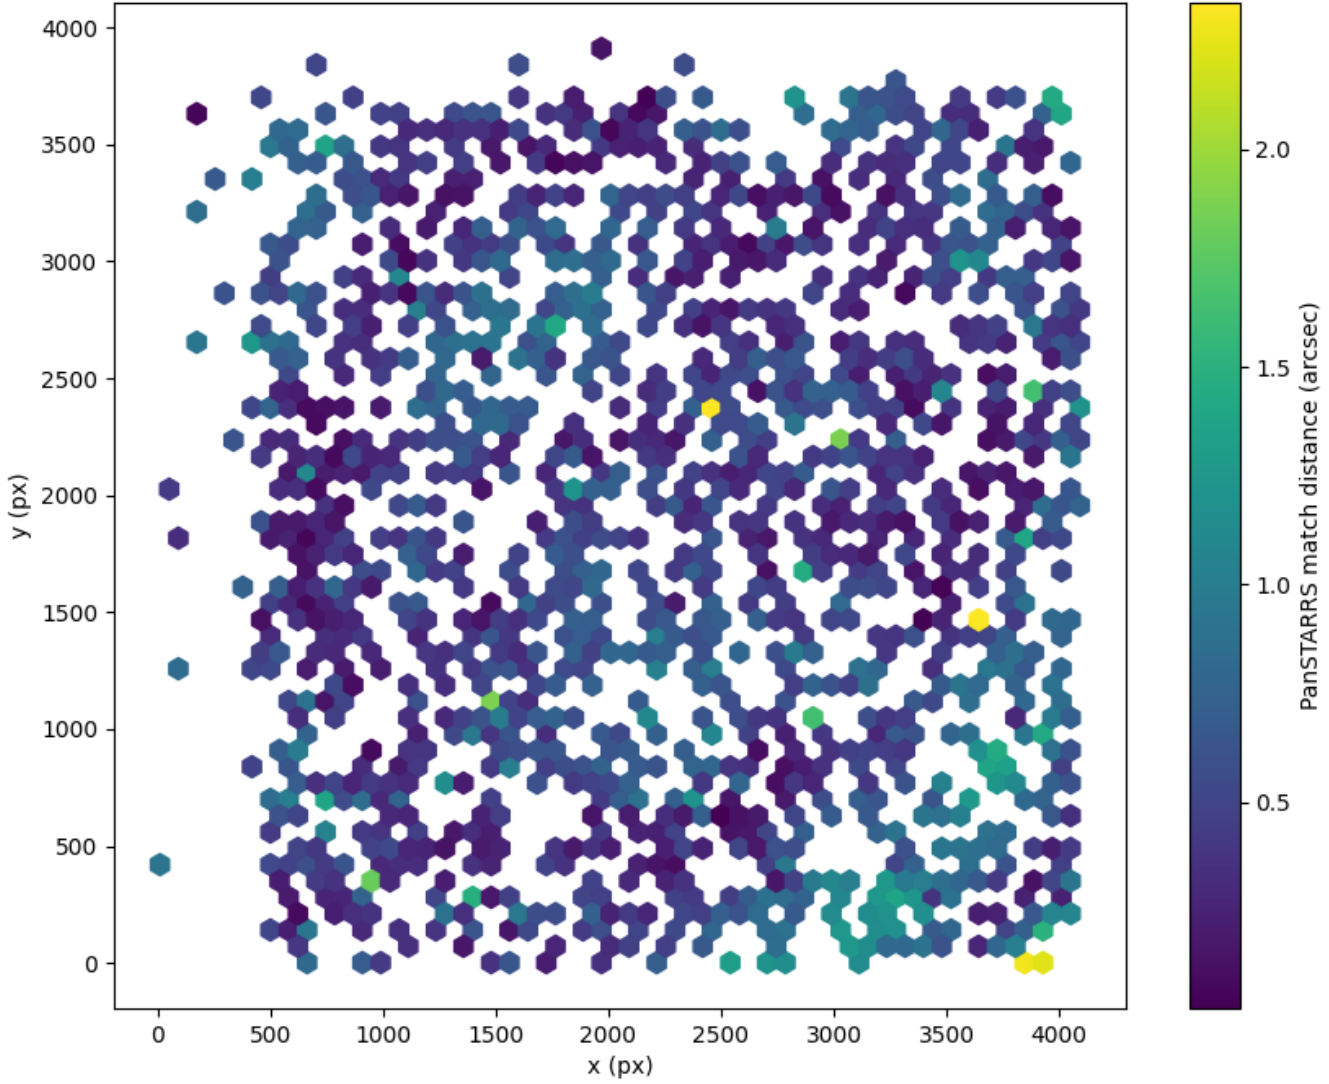

Field 2682
2D field distribution of catalog-matching distance (arcsec) to Pan-STARRS
Hexagon length: 82px

Field 2681
2D field distribution of catalog-matching distance (arcsec) to Pan-STARRS
Hexagon length: 82px