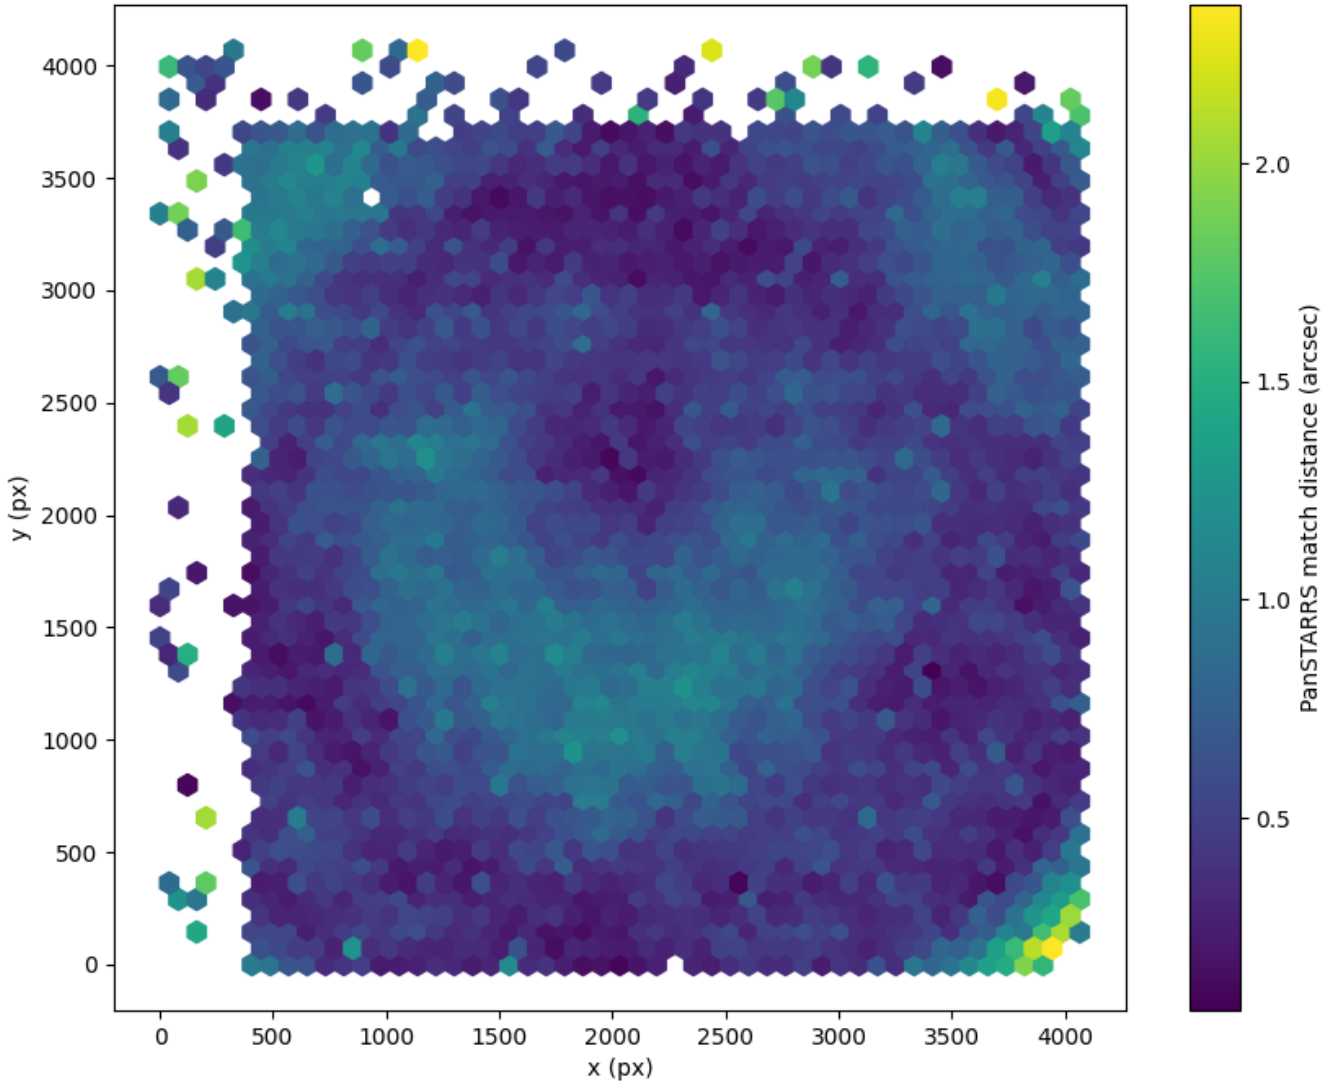

Field 2260
2D field distribution of catalog-matching distance (arcsec) to Pan-STARRS
Hexagon length: 81px

Field 2259
2D field distribution of catalog-matching distance (arcsec) to Pan-STARRS
Hexagon length: 81px