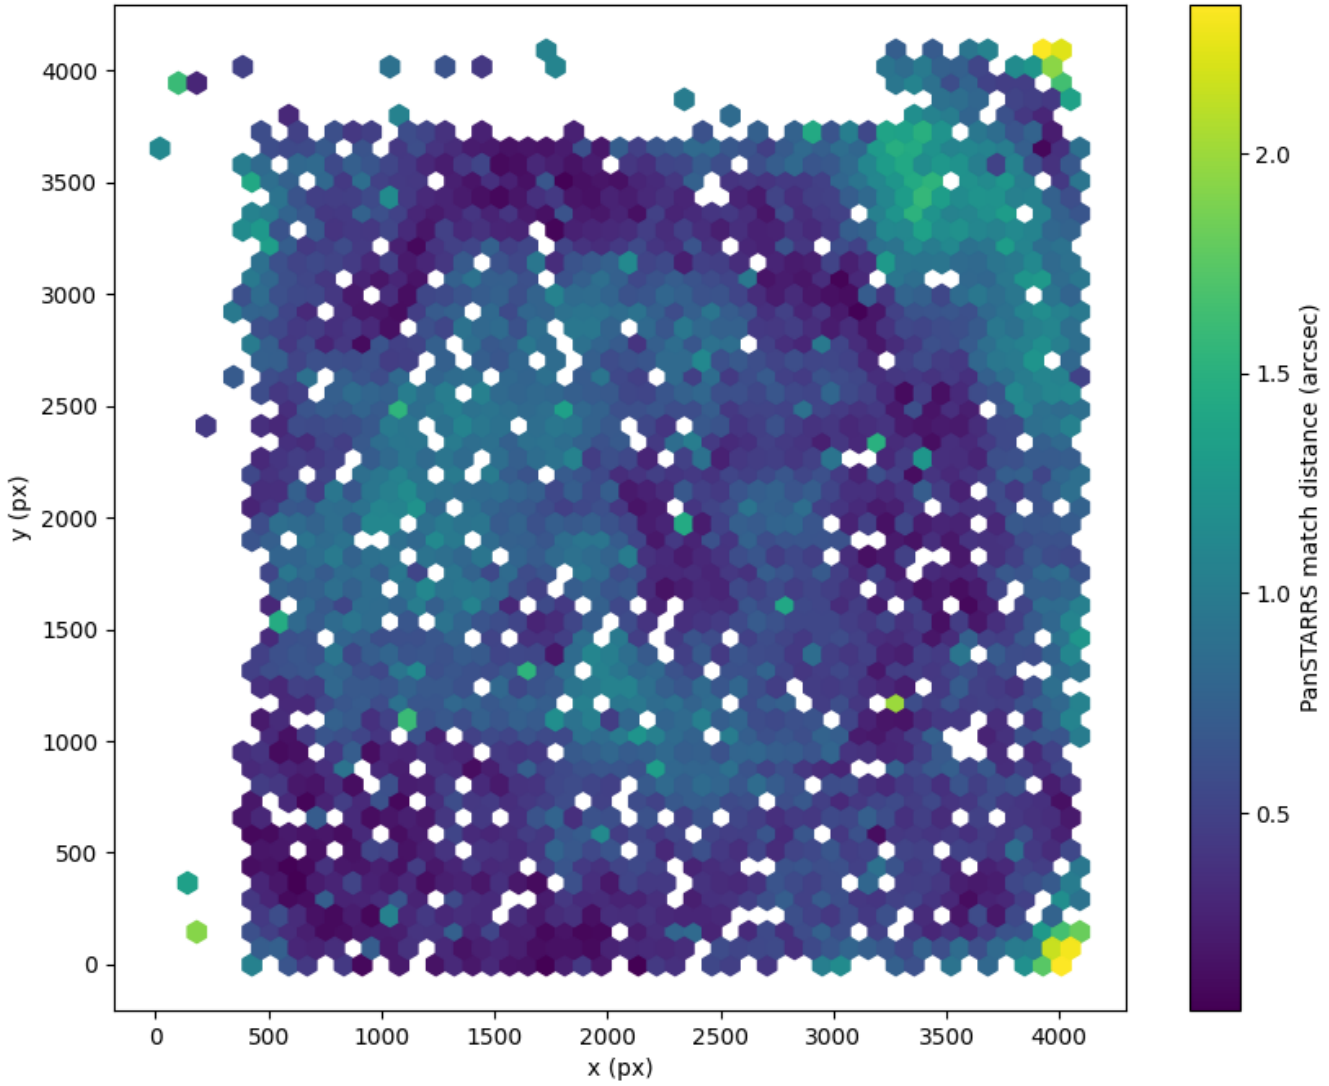

Field 2365
2D field distribution of catalog-matching distance (arcsec) to Pan-STARRS
Hexagon length: 81px

Field 2364
2D field distribution of catalog-matching distance (arcsec) to Pan-STARRS
Hexagon length: 81px