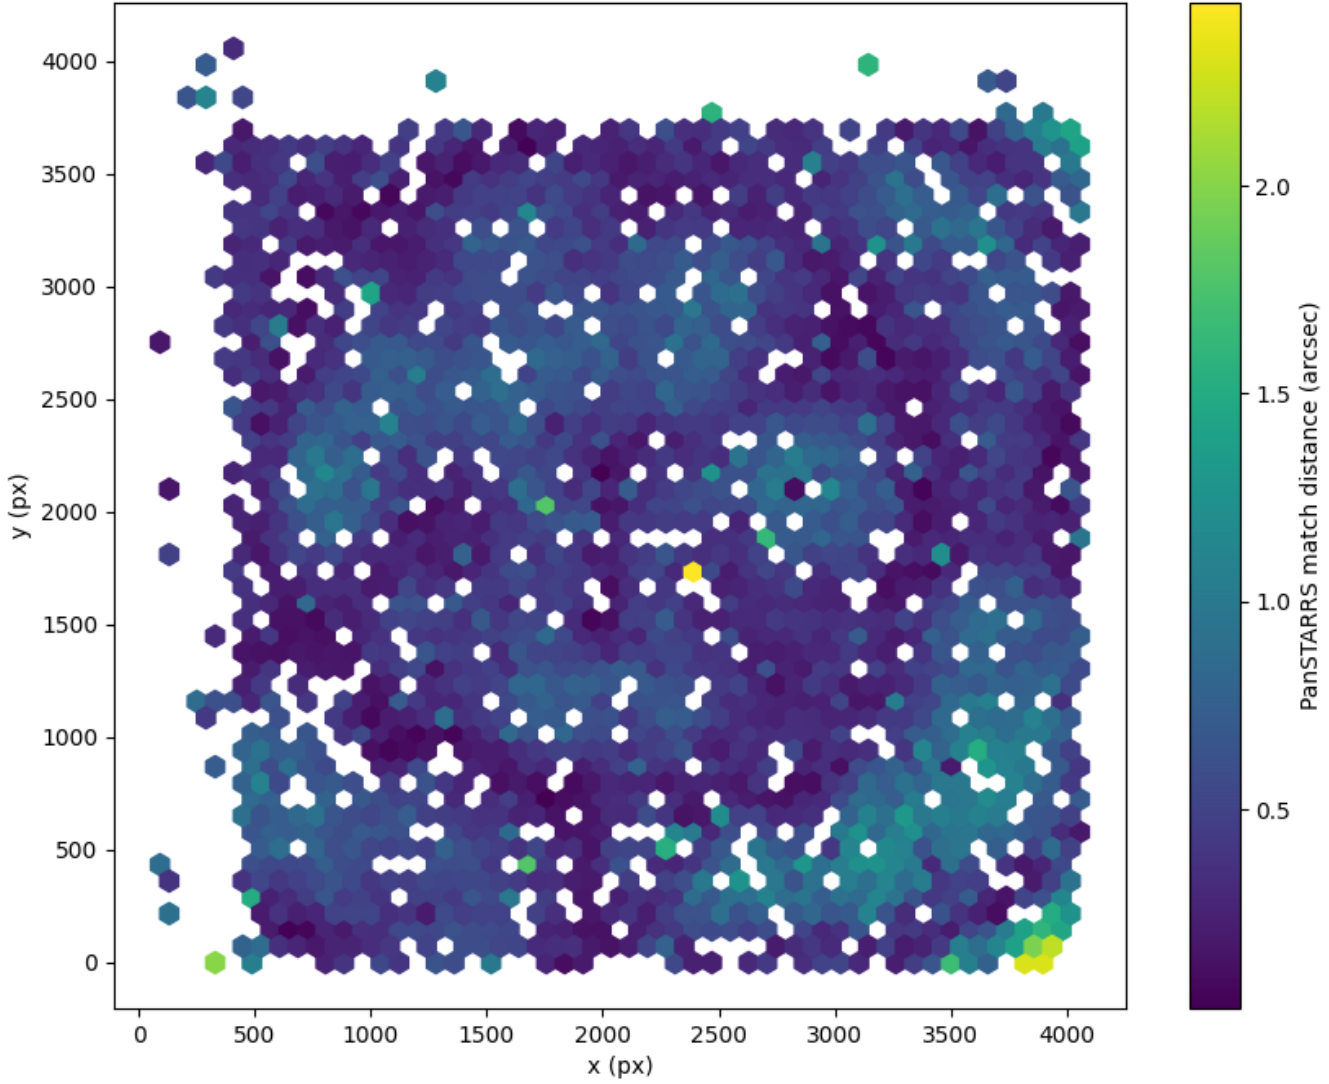

Field 2694
2D field distribution of catalog-matching distance (arcsec) to Pan-STARRS
Hexagon length: 81px

Field 2693
2D field distribution of catalog-matching distance (arcsec) to Pan-STARRS
Hexagon length: 79px