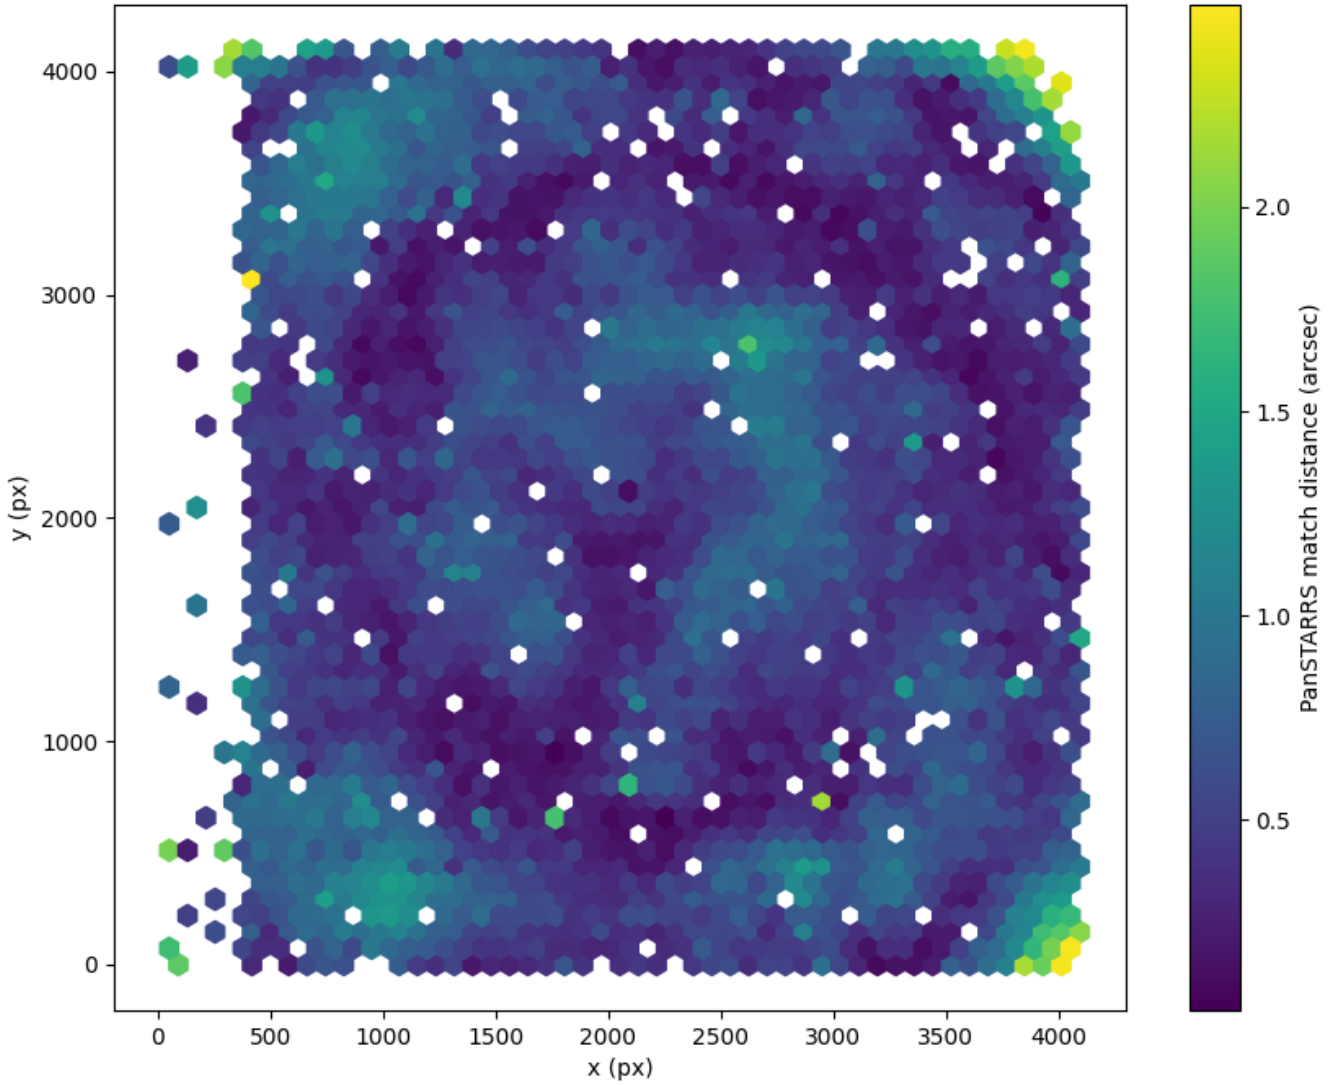

Field 0136
2D field distribution of catalog-matching distance (arcsec) to Pan-STARRS
Hexagon length: 81px

Field 0040
2D field distribution of catalog-matching distance (arcsec) to Pan-STARRS
Hexagon length: 82px