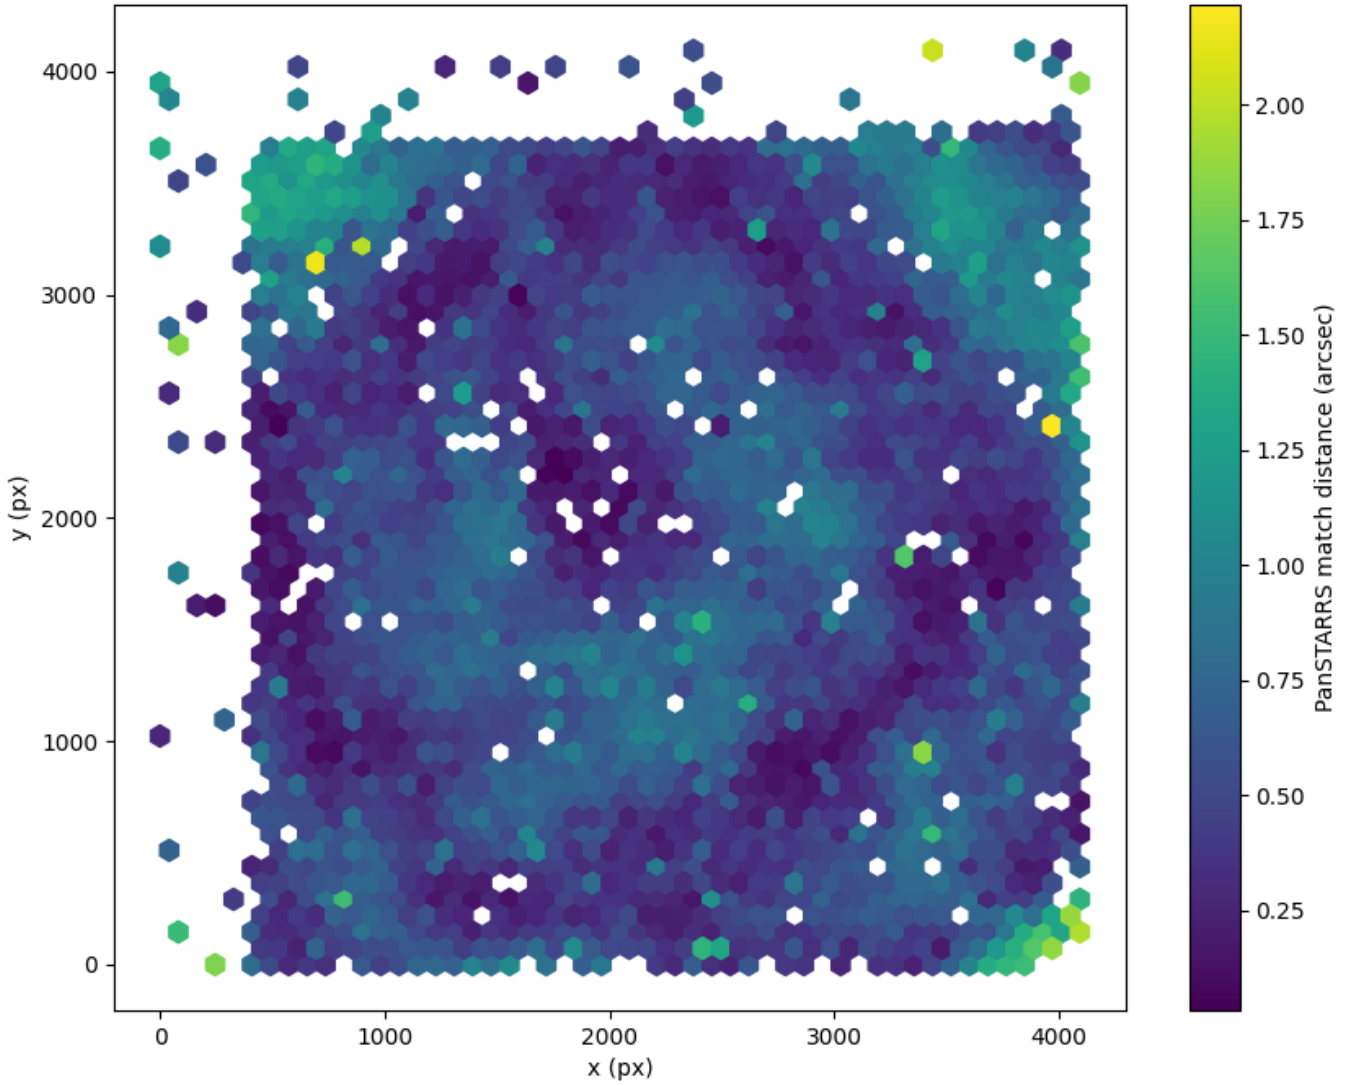

Field 2369
2D field distribution of catalog-matching distance (arcsec) to Pan-STARRS
Hexagon length: 81px

Field 2368
2D field distribution of catalog-matching distance (arcsec) to Pan-STARRS
Hexagon length: 82px