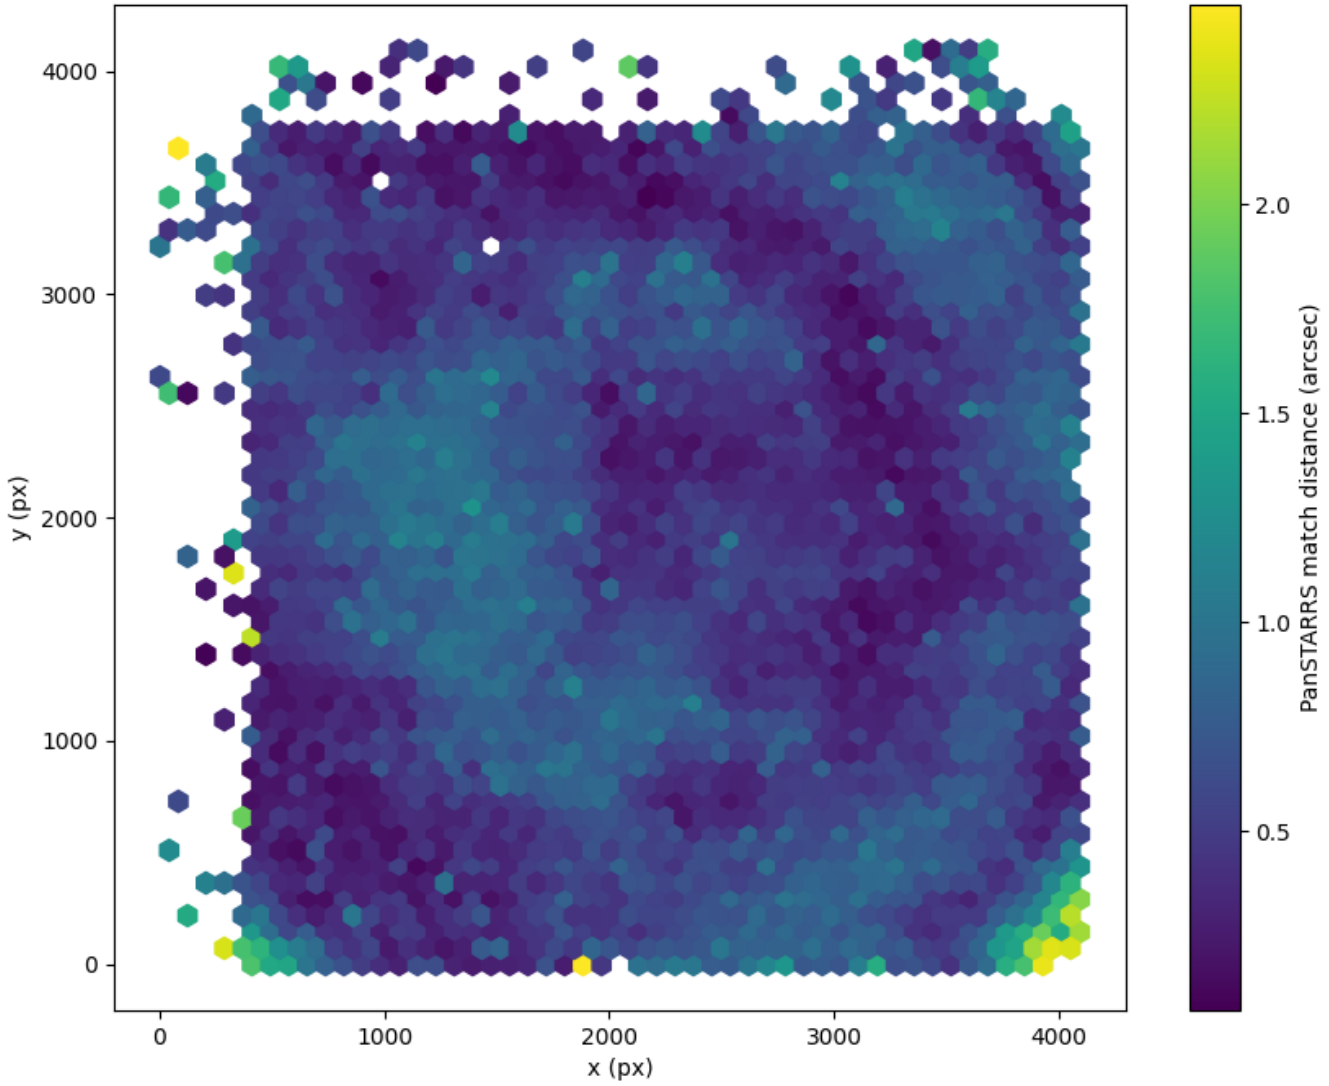

Field 2147
2D field distribution of catalog-matching distance (arcsec) to Pan-STARRS
Hexagon length: 82px

Field 2146
2D field distribution of catalog-matching distance (arcsec) to Pan-STARRS
Hexagon length: 82px