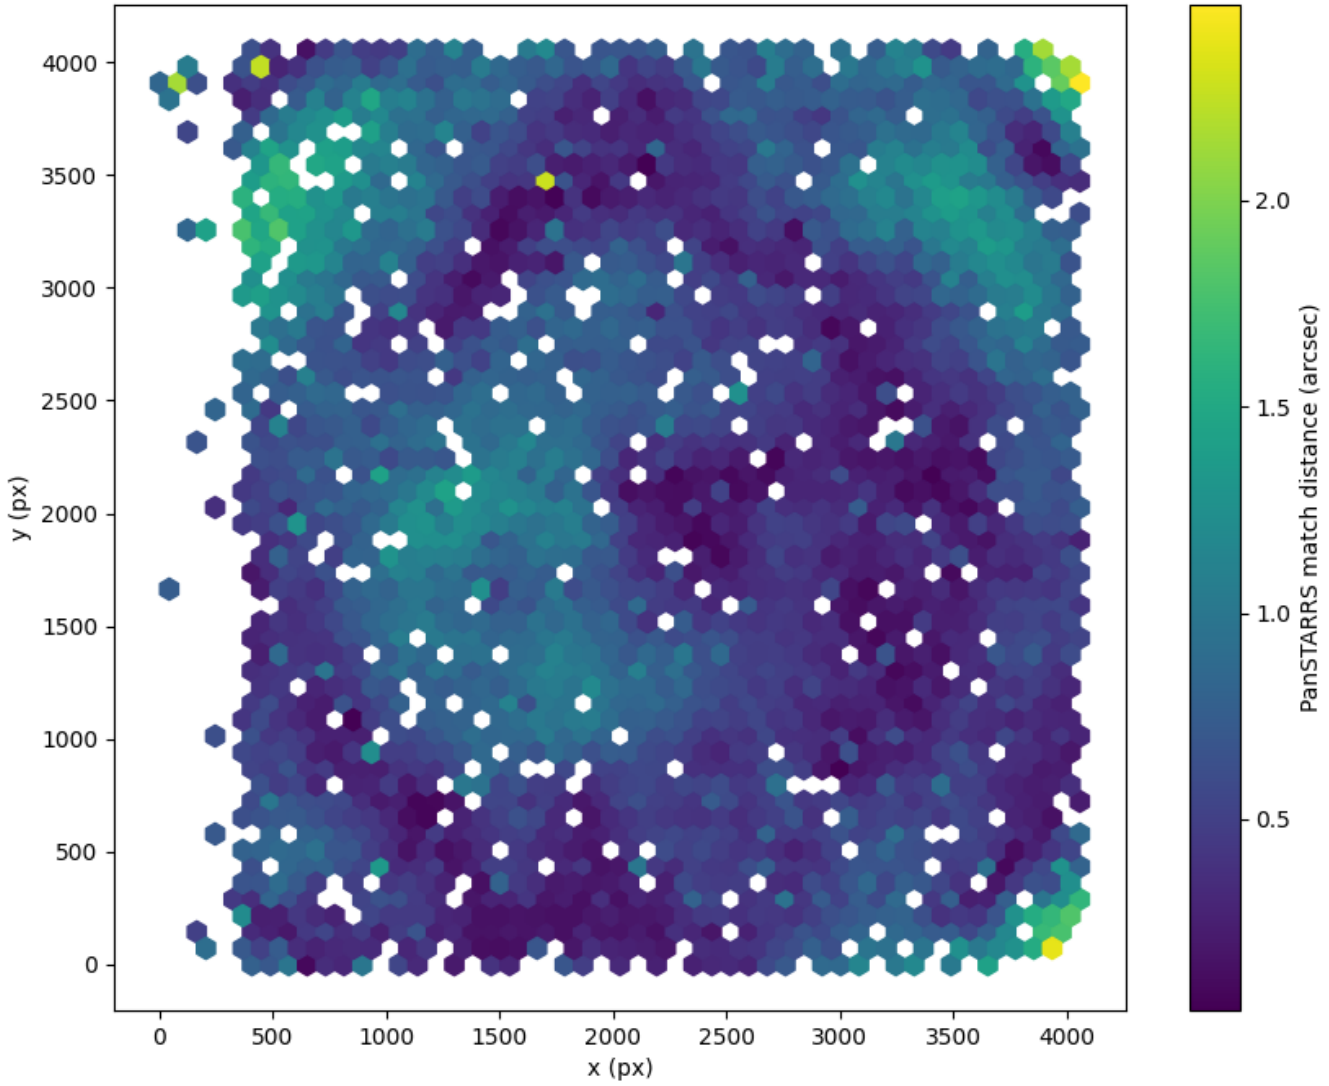

Field 0026
2D field distribution of catalog-matching distance (arcsec) to Pan-STARRS
Hexagon length: 79px

Field 0025
2D field distribution of catalog-matching distance (arcsec) to Pan-STARRS
Hexagon length: 81px