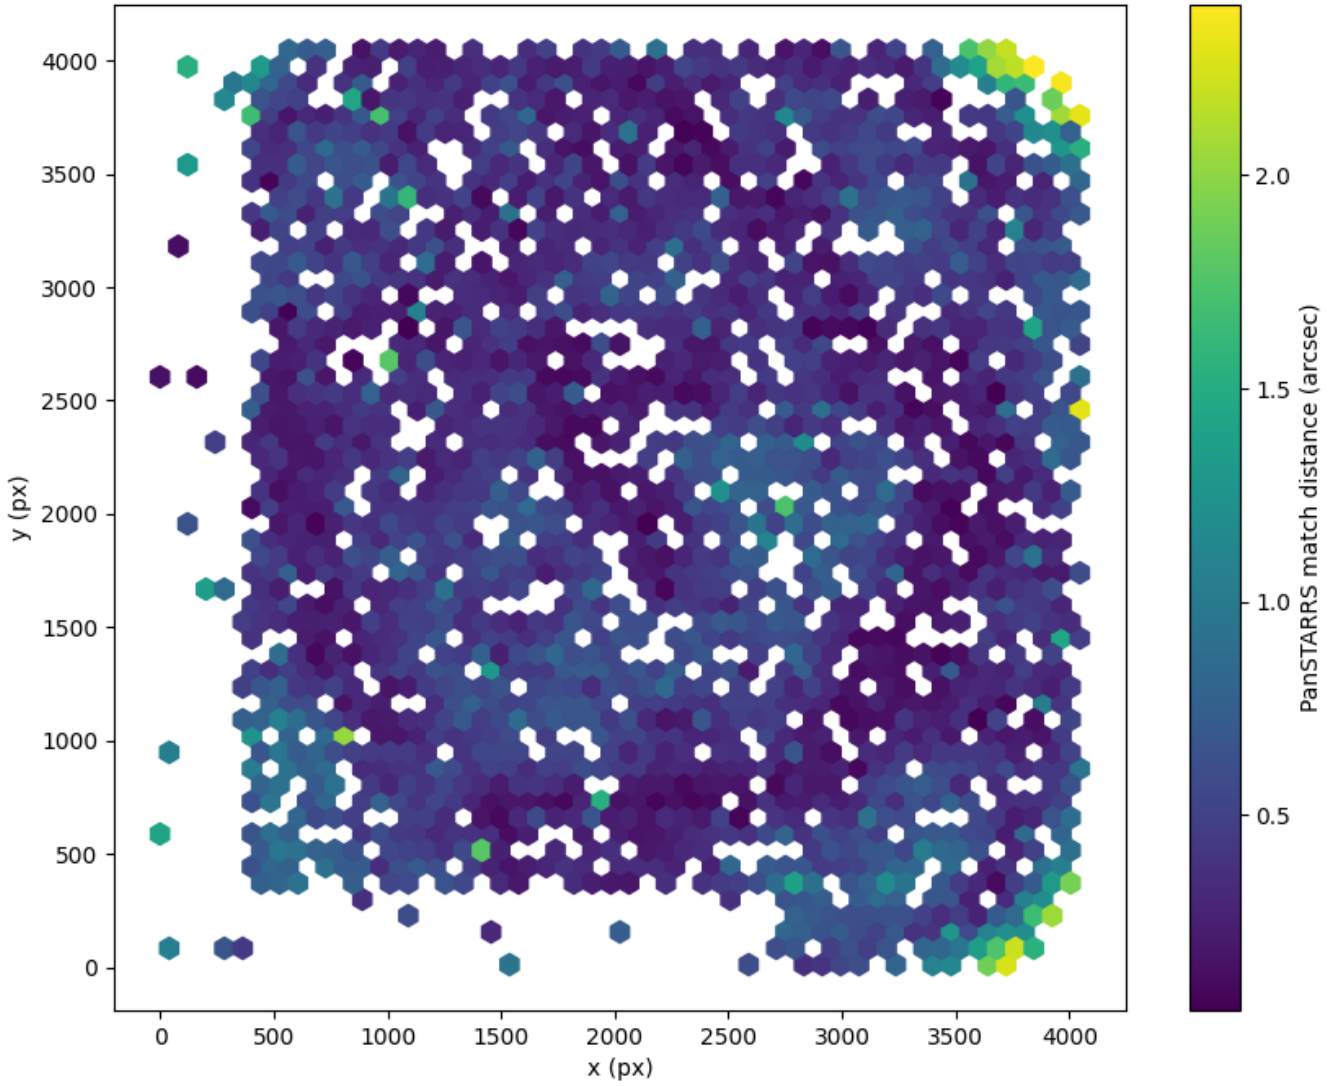

Field 0697
2D field distribution of catalog-matching distance (arcsec) to Pan-STARRS
Hexagon length: 81px

Field 0597
2D field distribution of catalog-matching distance (arcsec) to Pan-STARRS
Hexagon length: 81px