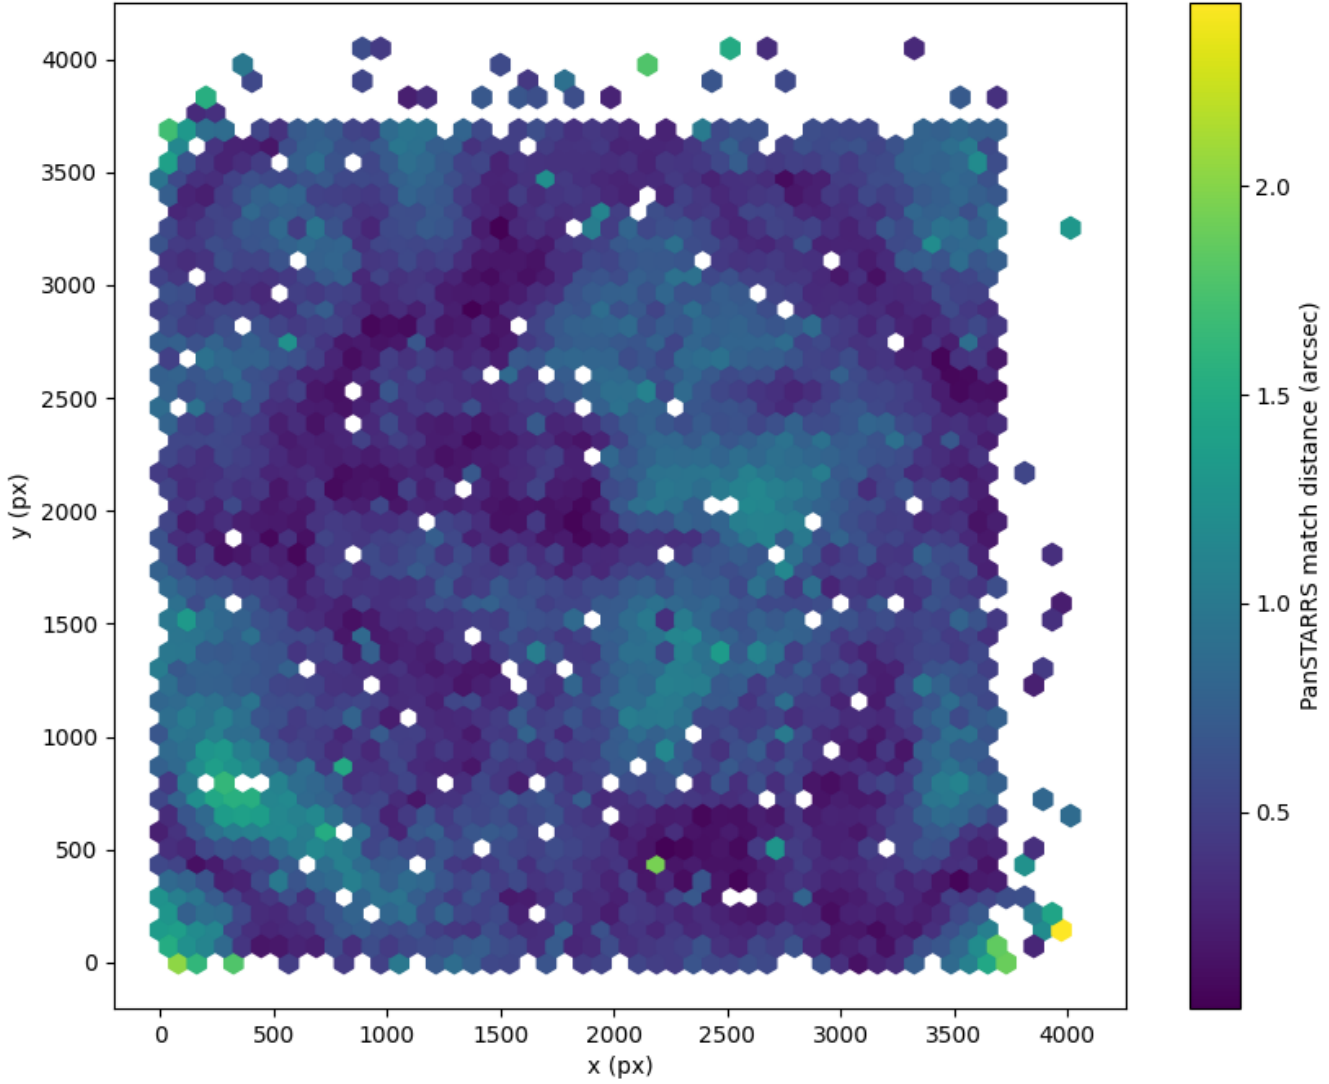

Field 0152
2D field distribution of catalog-matching distance (arcsec) to Pan-STARRS
Hexagon length: 81px

Field 0151
2D field distribution of catalog-matching distance (arcsec) to Pan-STARRS
Hexagon length: 81px