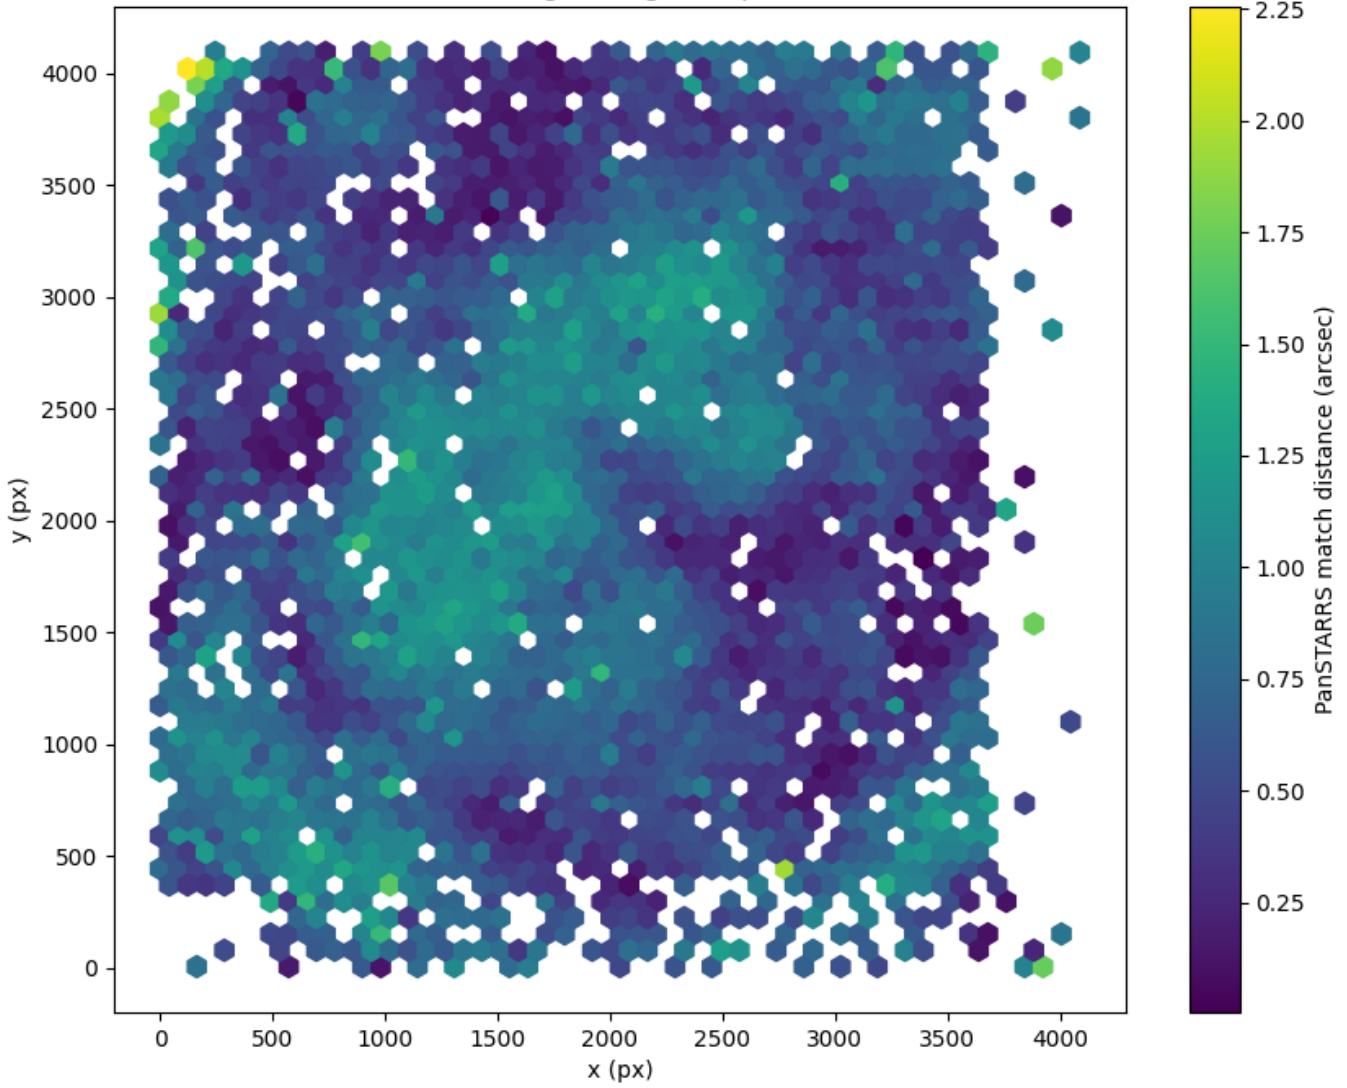

Field 2256
2D field distribution of catalog-matching distance (arcsec) to Pan-STARRS
Hexagon length: 82px

Field 2255
2D field distribution of catalog-matching distance (arcsec) to Pan-STARRS
Hexagon length: 82px