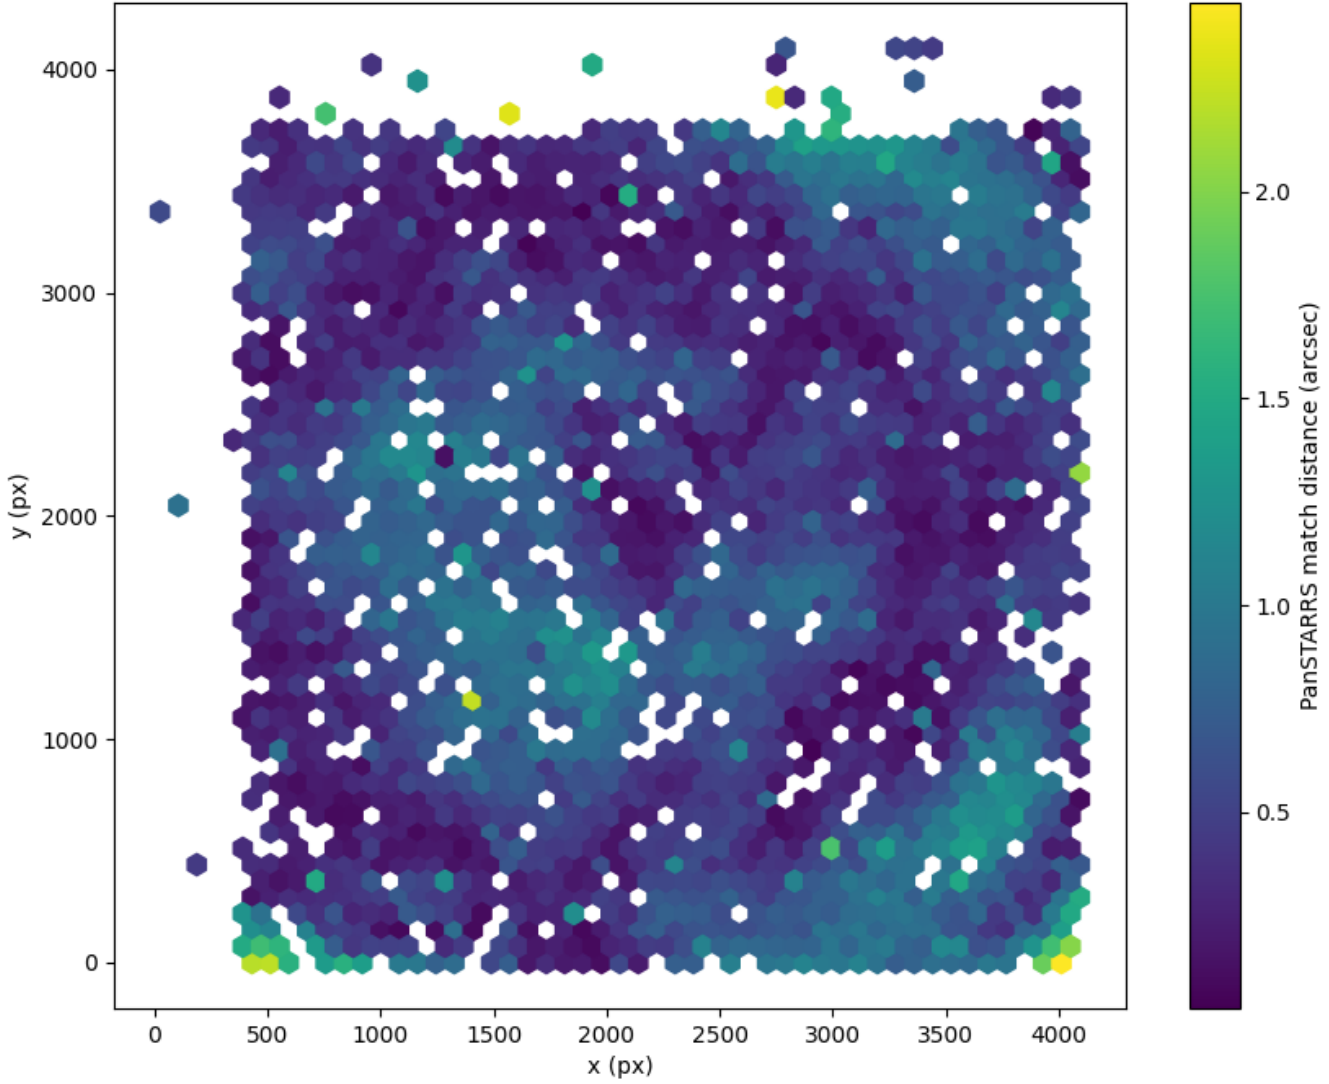

Field 2141
2D field distribution of catalog-matching distance (arcsec) to Pan-STARRS
Hexagon length: 82px

Field 2140
2D field distribution of catalog-matching distance (arcsec) to Pan-STARRS
Hexagon length: 81px