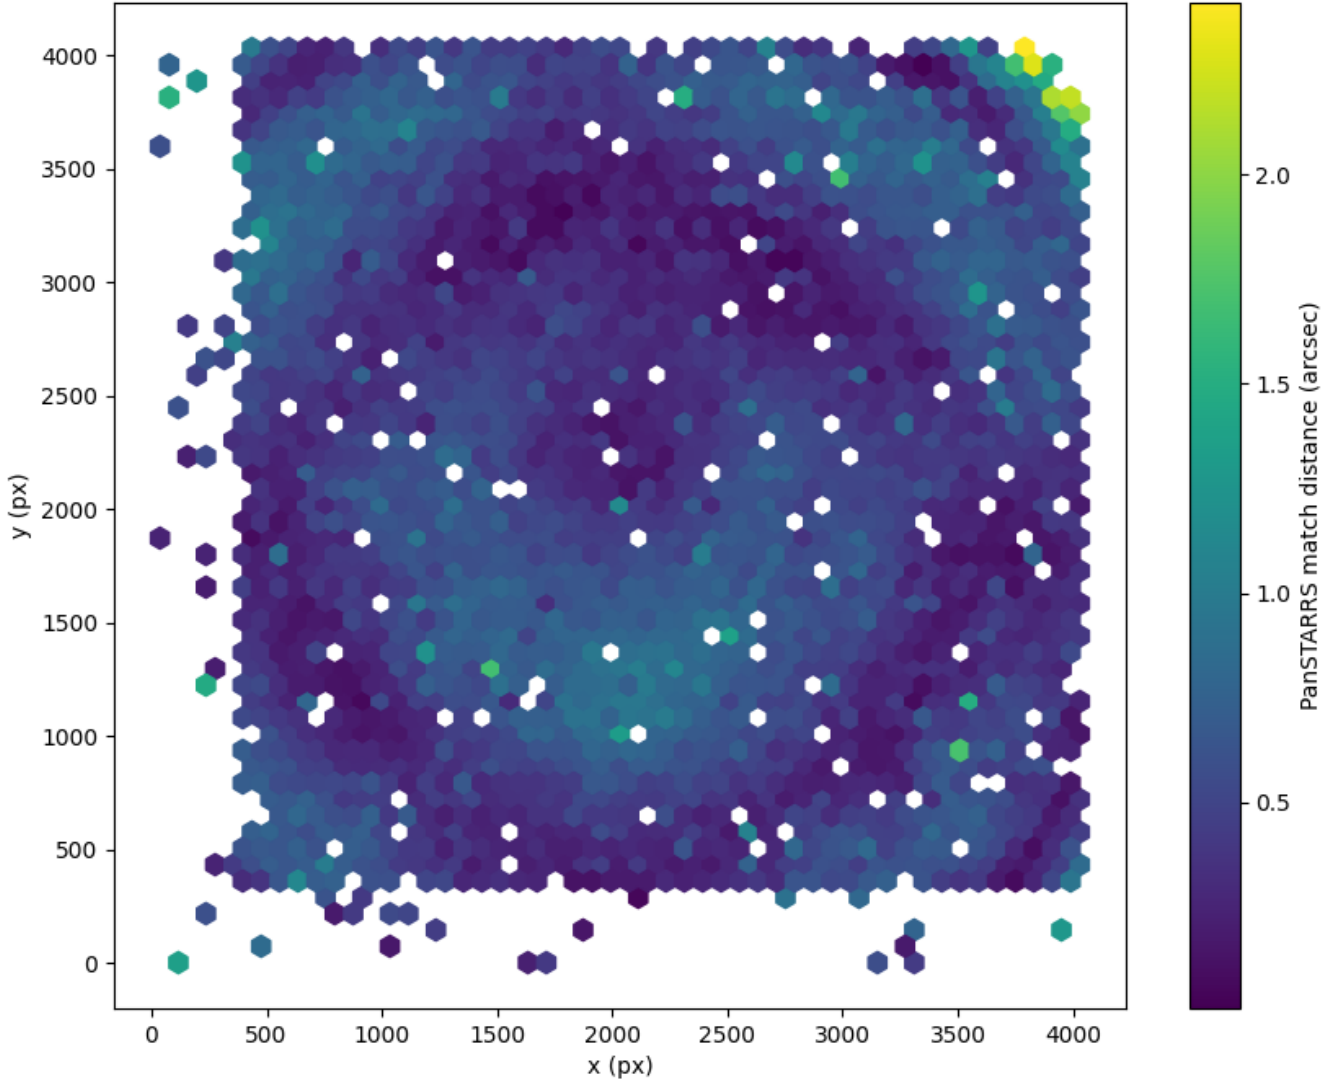

Field 0375
2D field distribution of catalog-matching distance (arcsec) to Pan-STARRS
Hexagon length: 80px

Field 0374
2D field distribution of catalog-matching distance (arcsec) to Pan-STARRS
Hexagon length: 80px