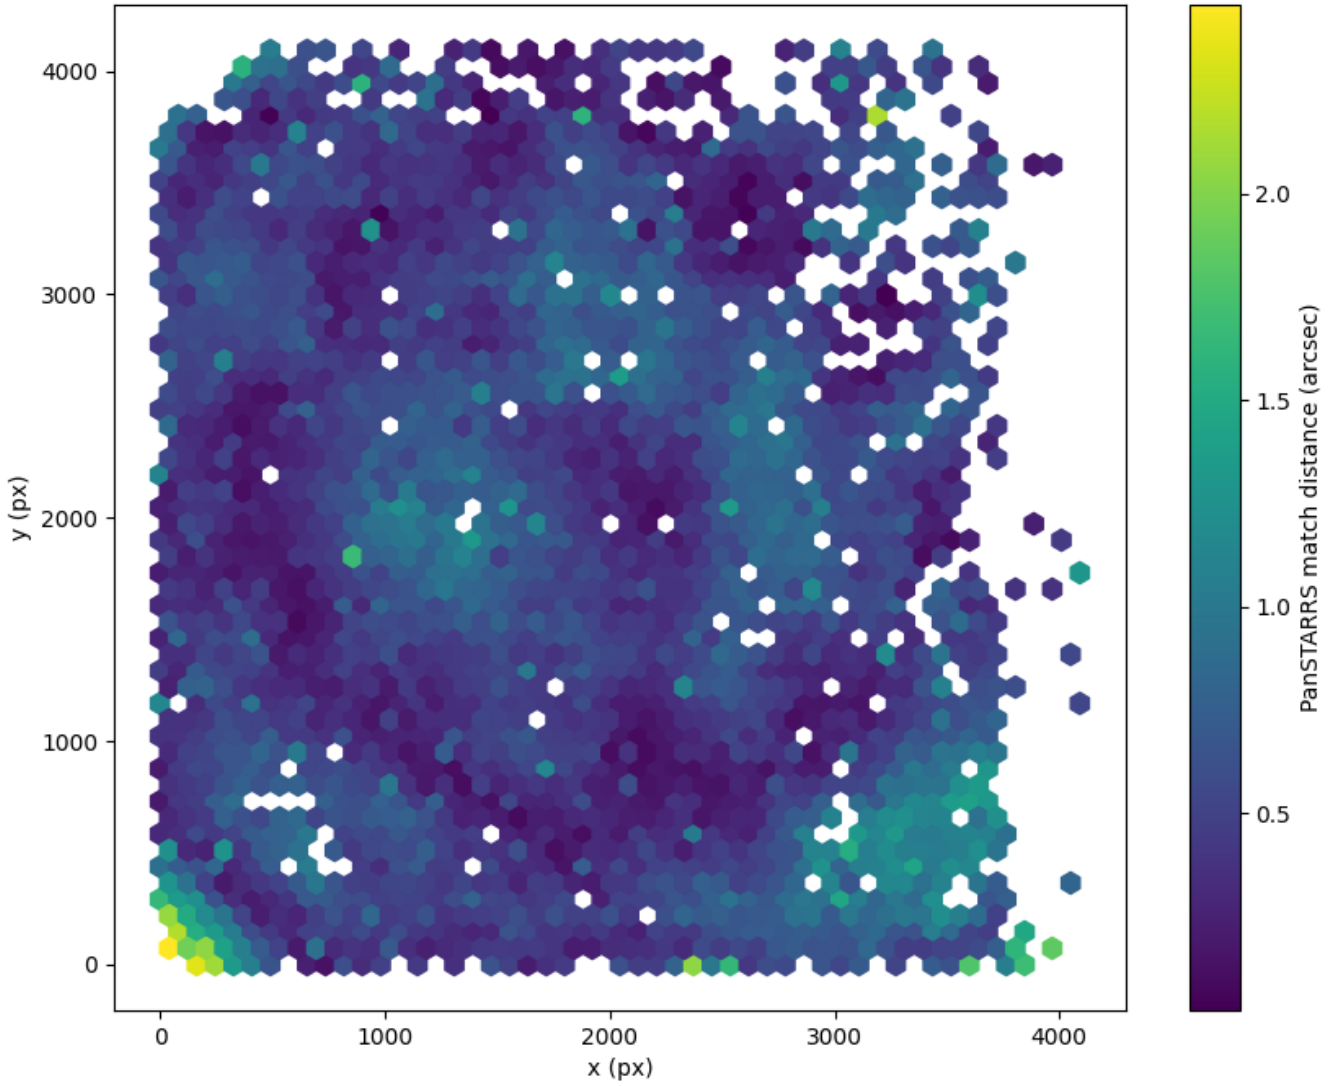

Field 0142
2D field distribution of catalog-matching distance (arcsec) to Pan-STARRS
Hexagon length: 81px

Field 0141
2D field distribution of catalog-matching distance (arcsec) to Pan-STARRS
Hexagon length: 82px