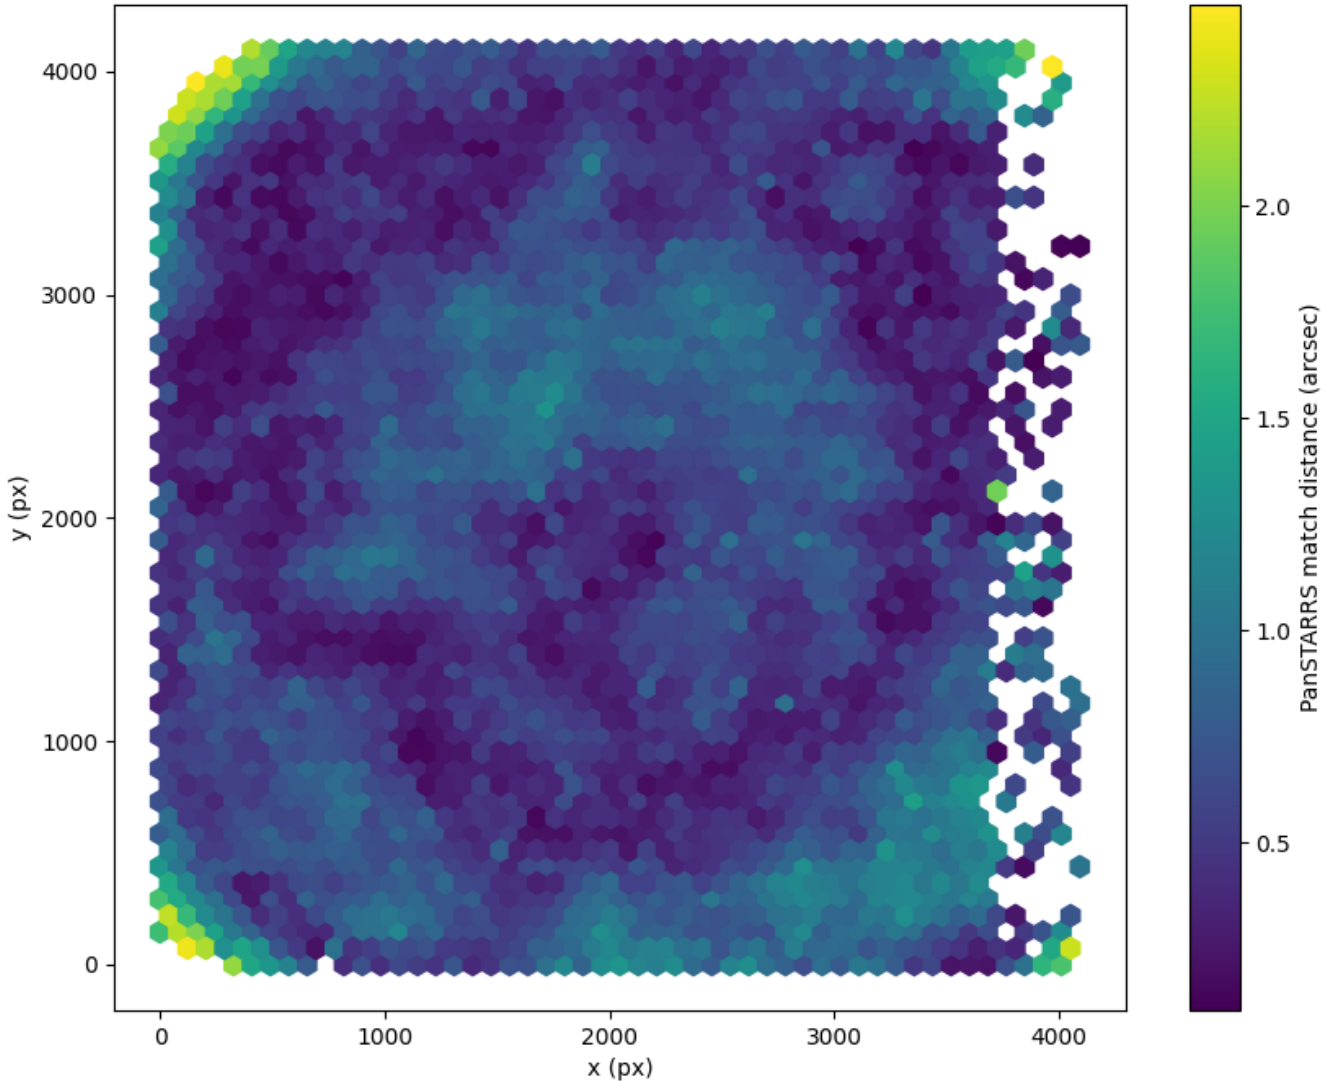

Field 0034
2D field distribution of catalog-matching distance (arcsec) to Pan-STARRS
Hexagon length: 81px

Field 0033
2D field distribution of catalog-matching distance (arcsec) to Pan-STARRS
Hexagon length: 82px