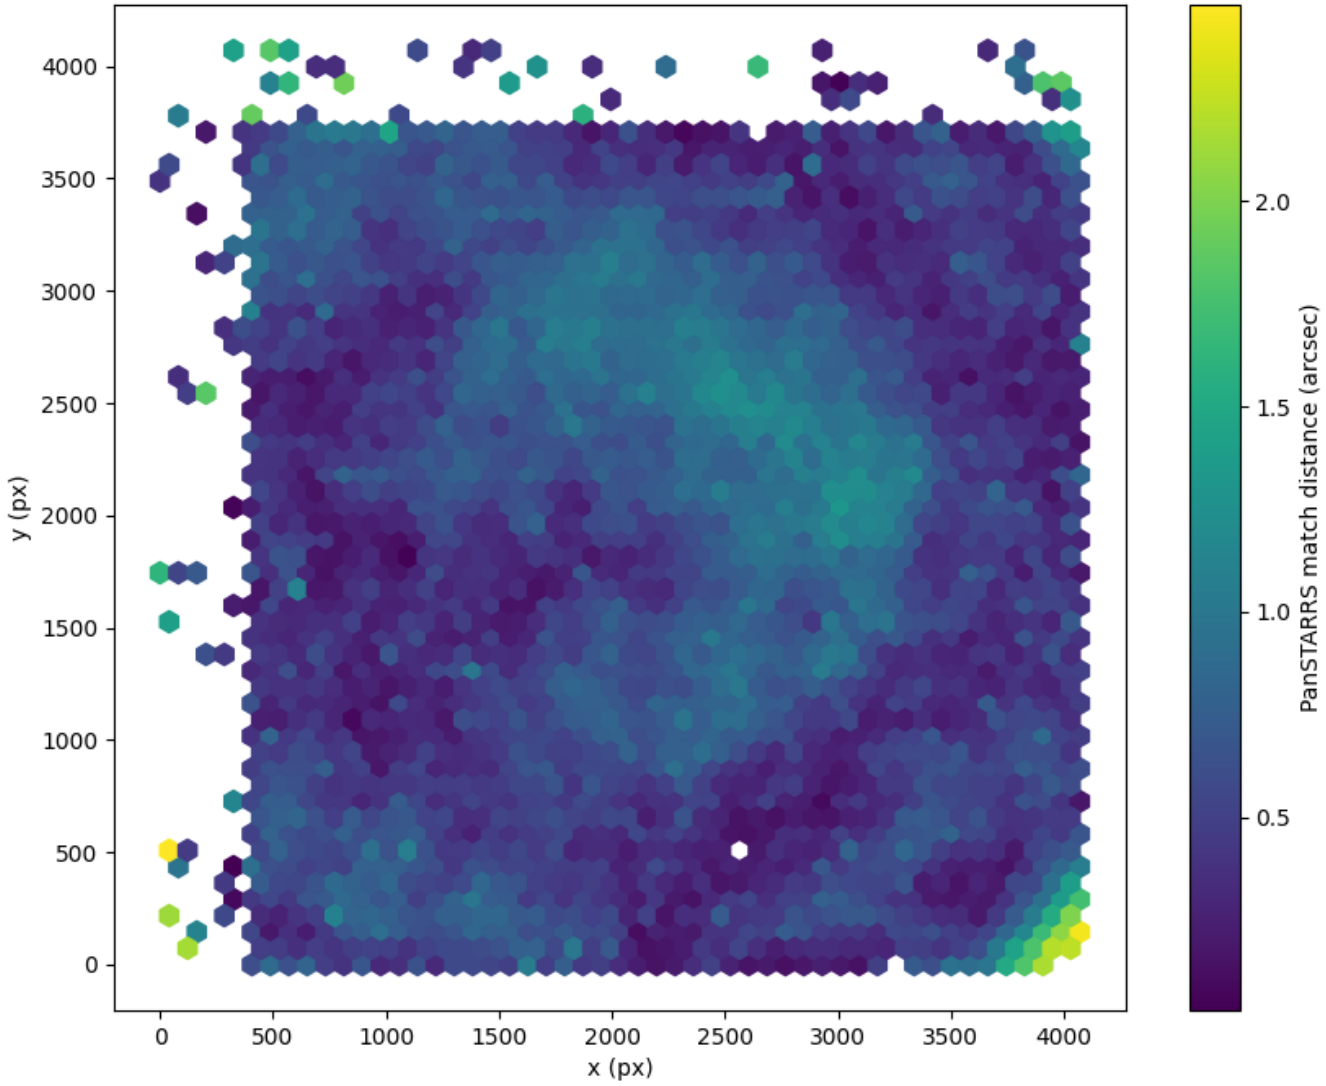

Field 2261
2D field distribution of catalog-matching distance (arcsec) to Pan-STARRS
Hexagon length: 81px

Field 2260
2D field distribution of catalog-matching distance (arcsec) to Pan-STARRS
Hexagon length: 81px