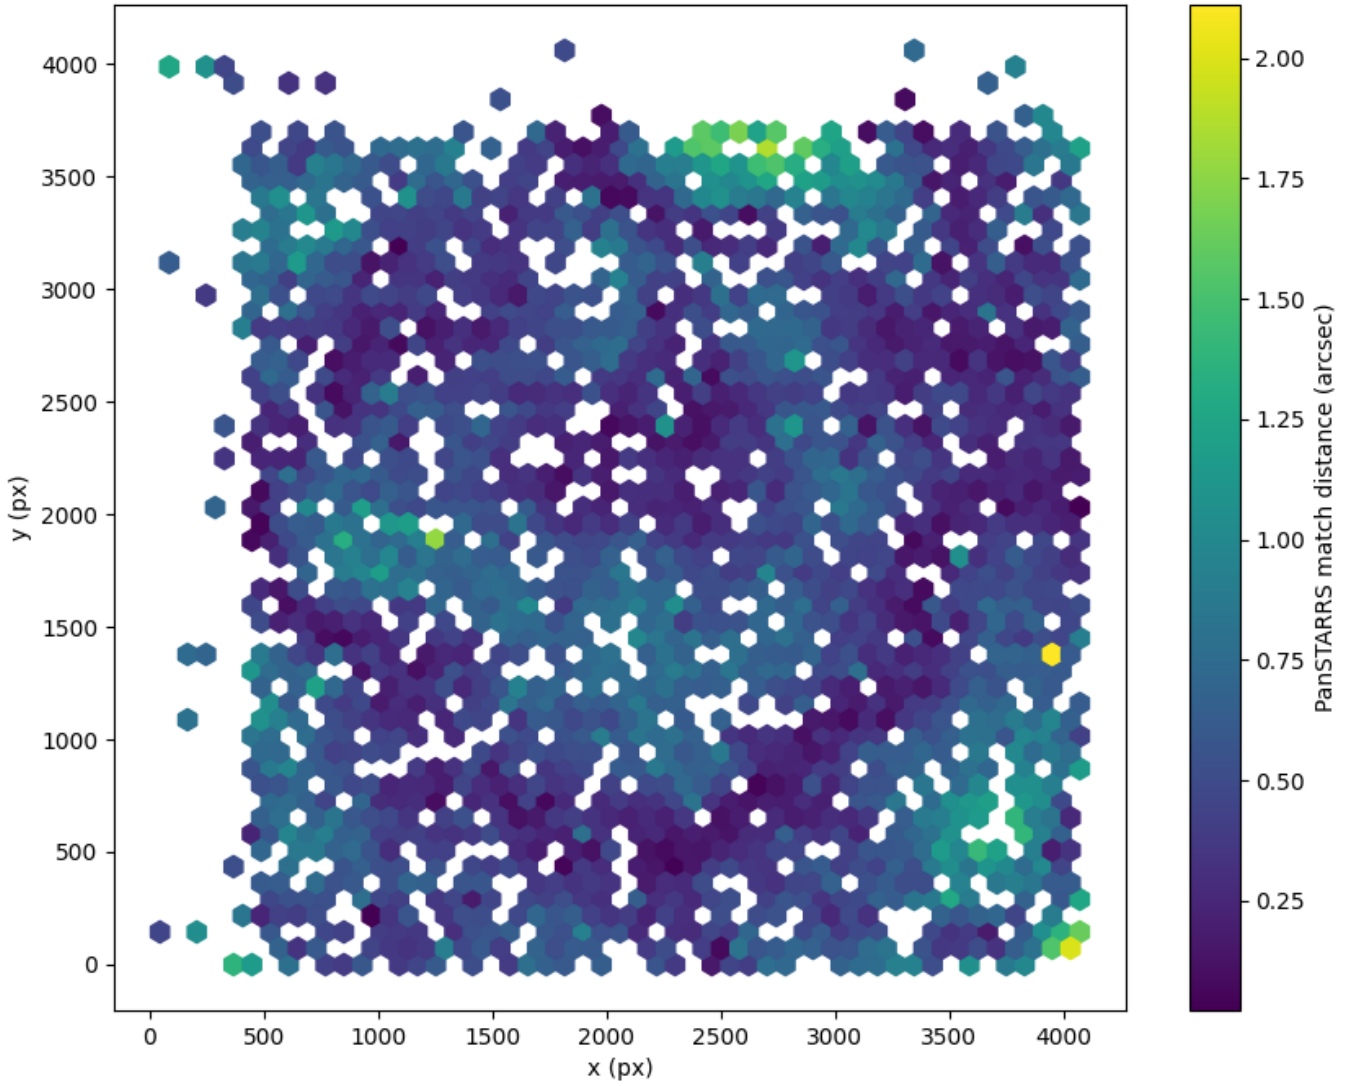

Field 2584
2D field distribution of catalog-matching distance (arcsec) to Pan-STARRS
Hexagon length: 81px

Field 2583
2D field distribution of catalog-matching distance (arcsec) to Pan-STARRS
Hexagon length: 81px