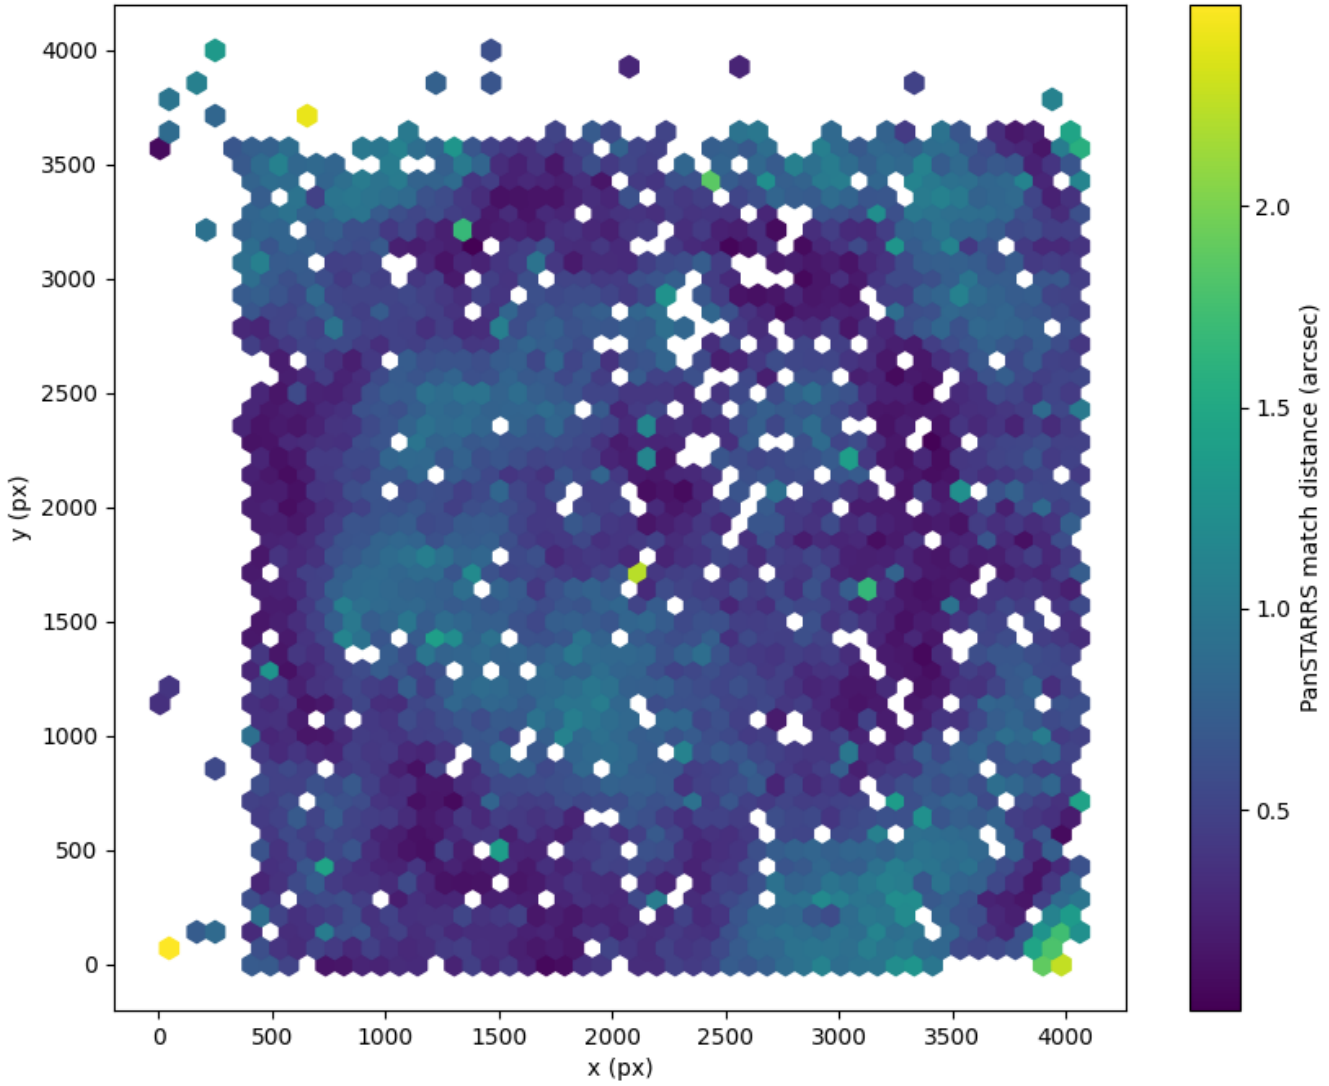

Field 2478
2D field distribution of catalog-matching distance (arcsec) to Pan-STARRS
Hexagon length: 80px

Field 2477
2D field distribution of catalog-matching distance (arcsec) to Pan-STARRS
Hexagon length: 81px