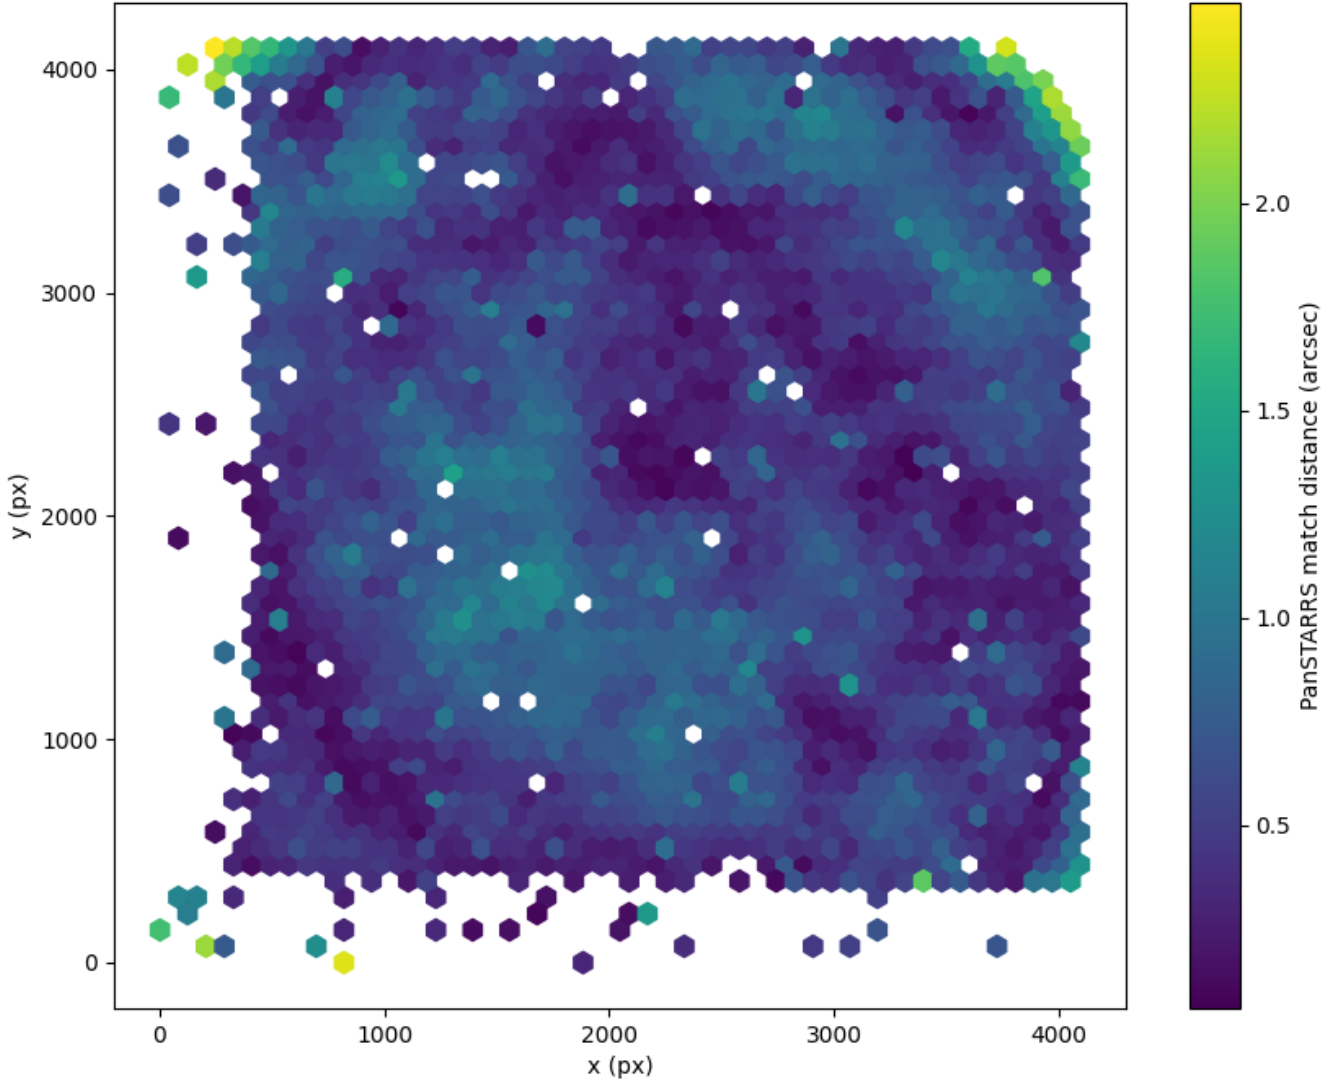

Field 0374
2D field distribution of catalog-matching distance (arcsec) to Pan-STARRS
Hexagon length: 80px

Field 0373
2D field distribution of catalog-matching distance (arcsec) to Pan-STARRS
Hexagon length: 82px