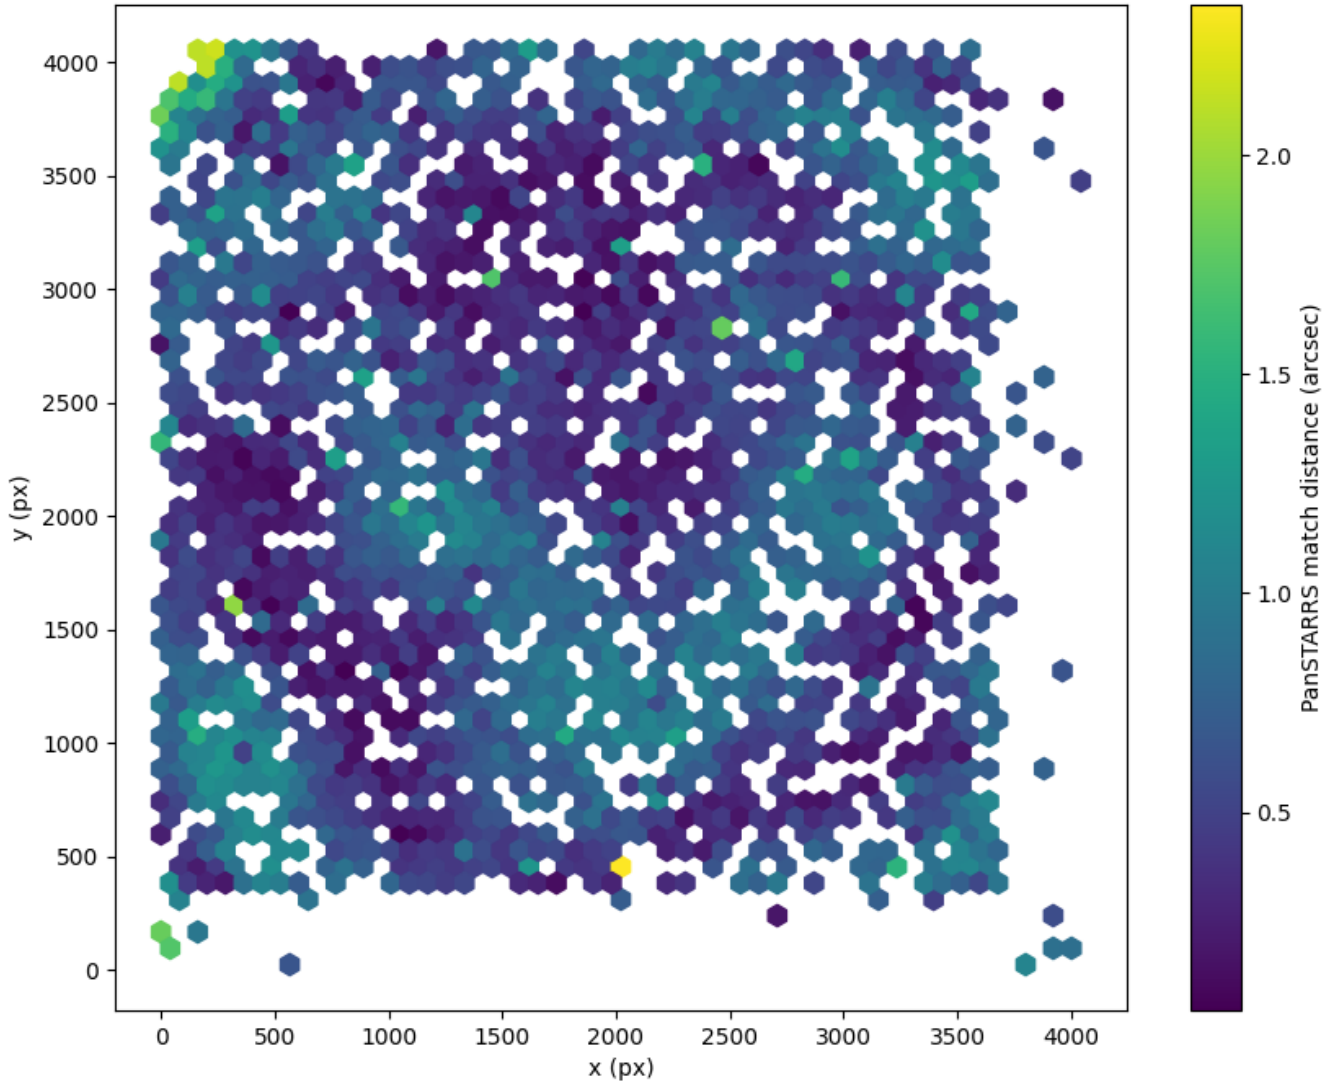

Field 2361
2D field distribution of catalog-matching distance (arcsec) to Pan-STARRS
Hexagon length: 81px

Field 2360
2D field distribution of catalog-matching distance (arcsec) to Pan-STARRS
Hexagon length: 81px