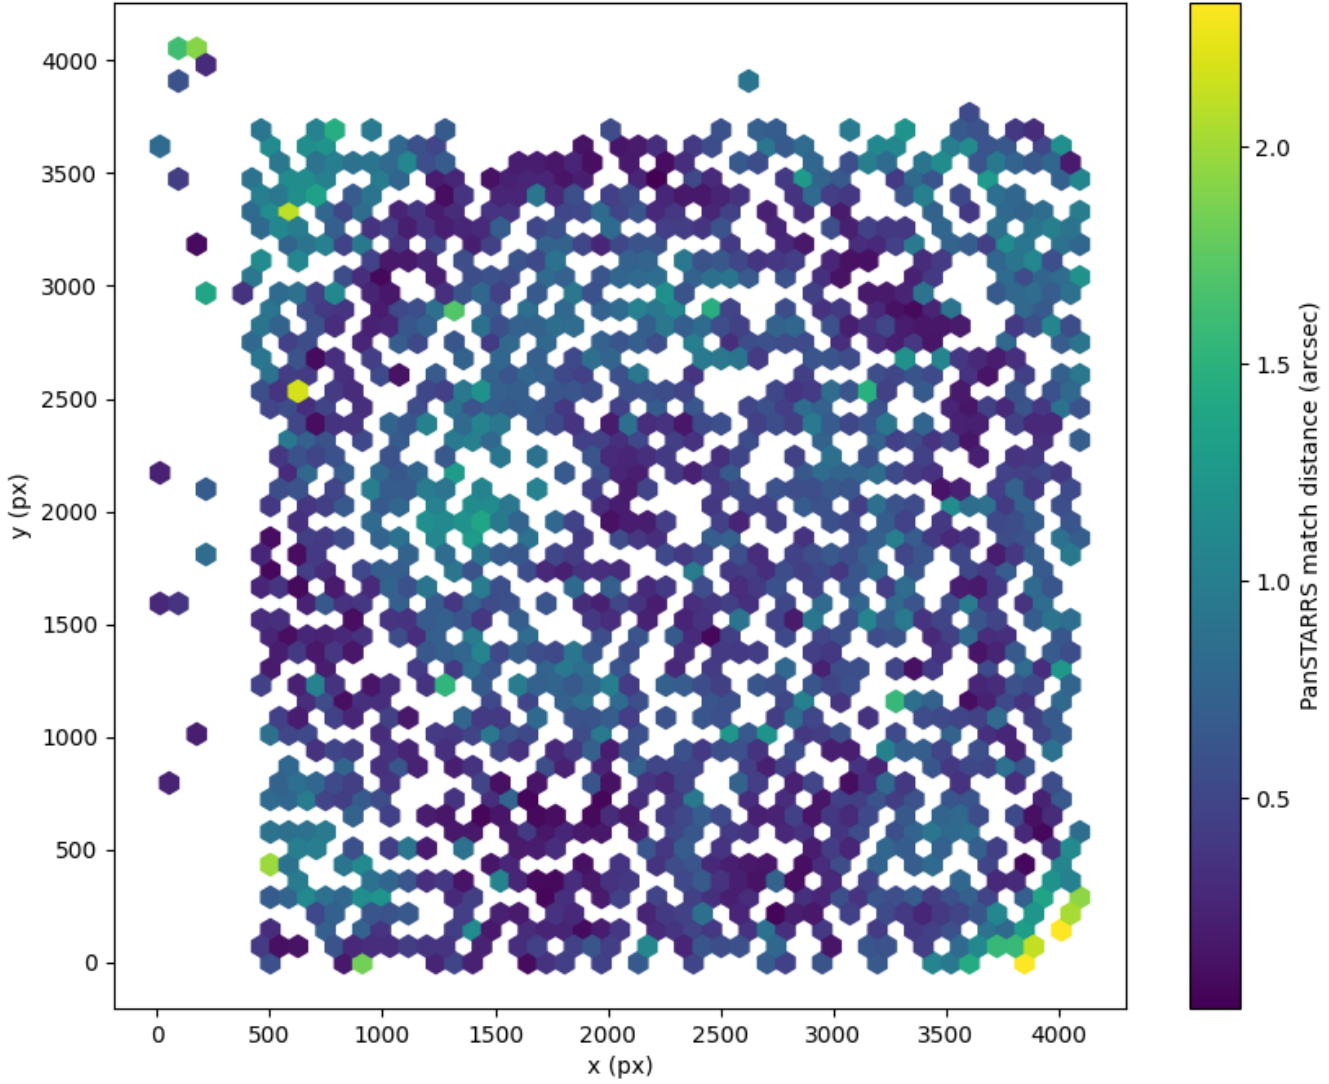

Field 2792
2D field distribution of catalog-matching distance (arcsec) to Pan-STARRS
Hexagon length: 81px

Field 2791
2D field distribution of catalog-matching distance (arcsec) to Pan-STARRS
Hexagon length: 82px