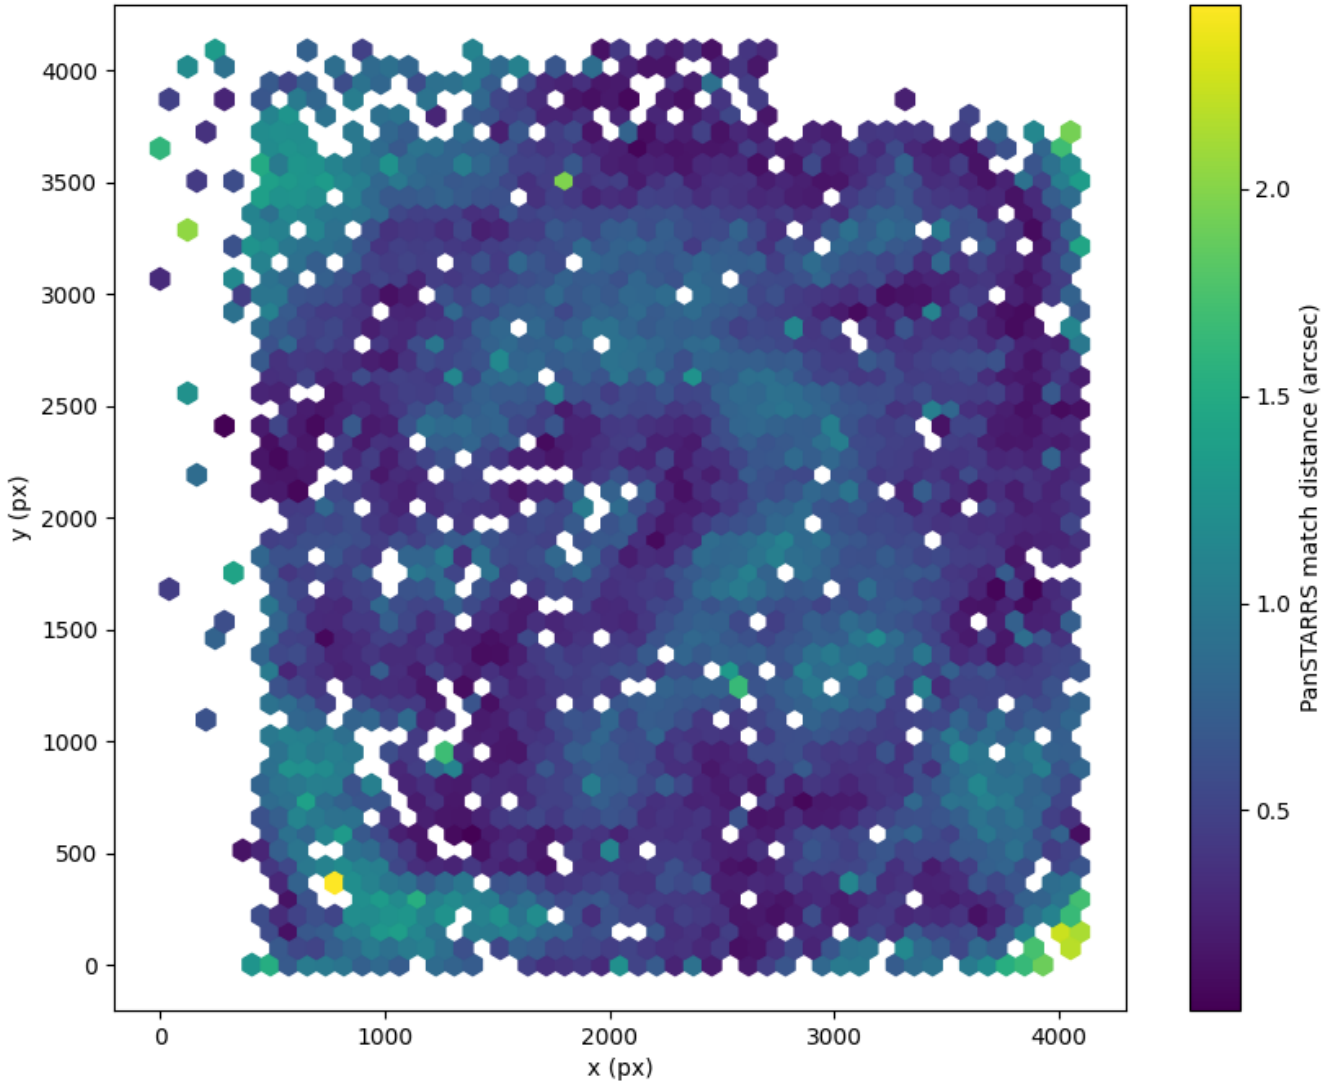

Field 2368
2D field distribution of catalog-matching distance (arcsec) to Pan-STARRS
Hexagon length: 82px

Field 2367
2D field distribution of catalog-matching distance (arcsec) to Pan-STARRS
Hexagon length: 82px