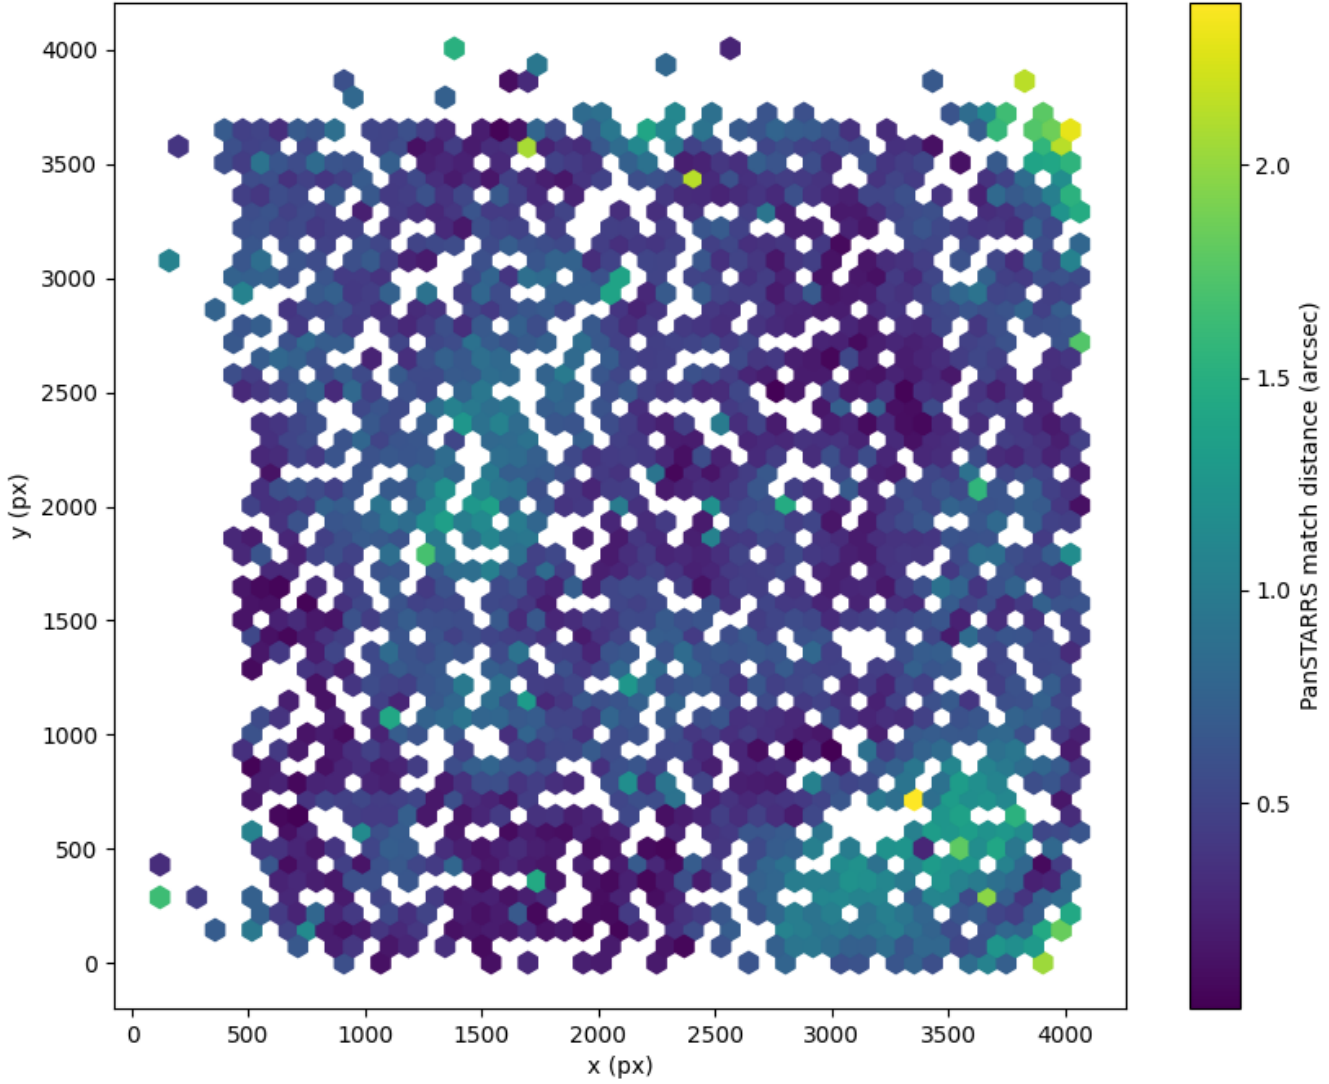

Field 2797
2D field distribution of catalog-matching distance (arcsec) to Pan-STARRS
Hexagon length: 82px

Field 2796
2D field distribution of catalog-matching distance (arcsec) to Pan-STARRS
Hexagon length: 79px