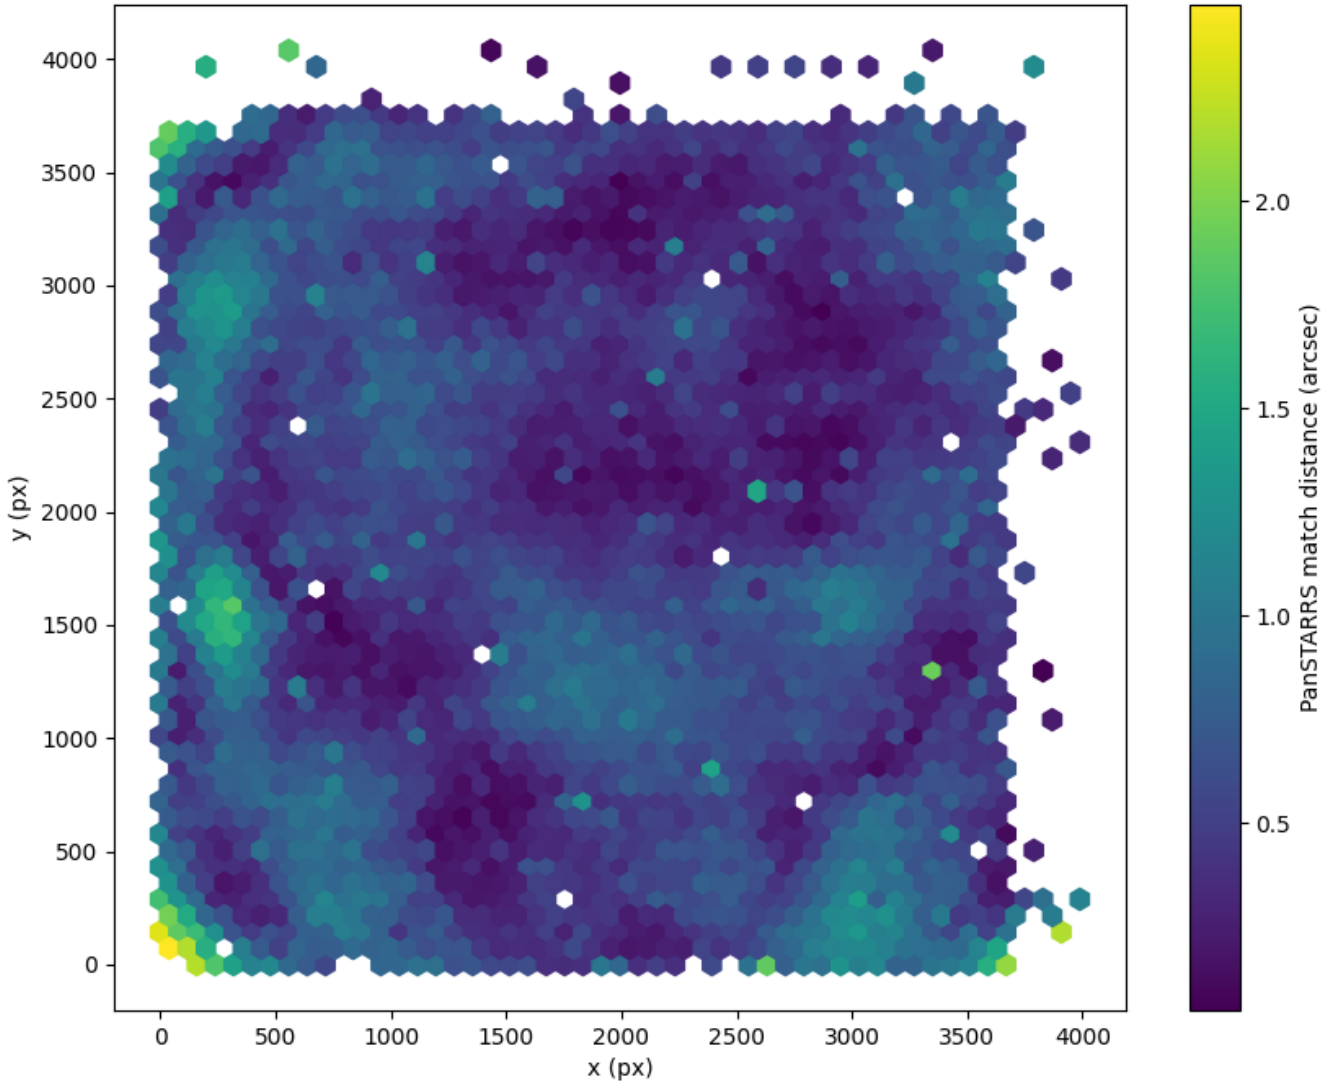

Field 0150
2D field distribution of catalog-matching distance (arcsec) to Pan-STARRS
Hexagon length: 81px

Field 0149
2D field distribution of catalog-matching distance (arcsec) to Pan-STARRS
Hexagon length: 80px