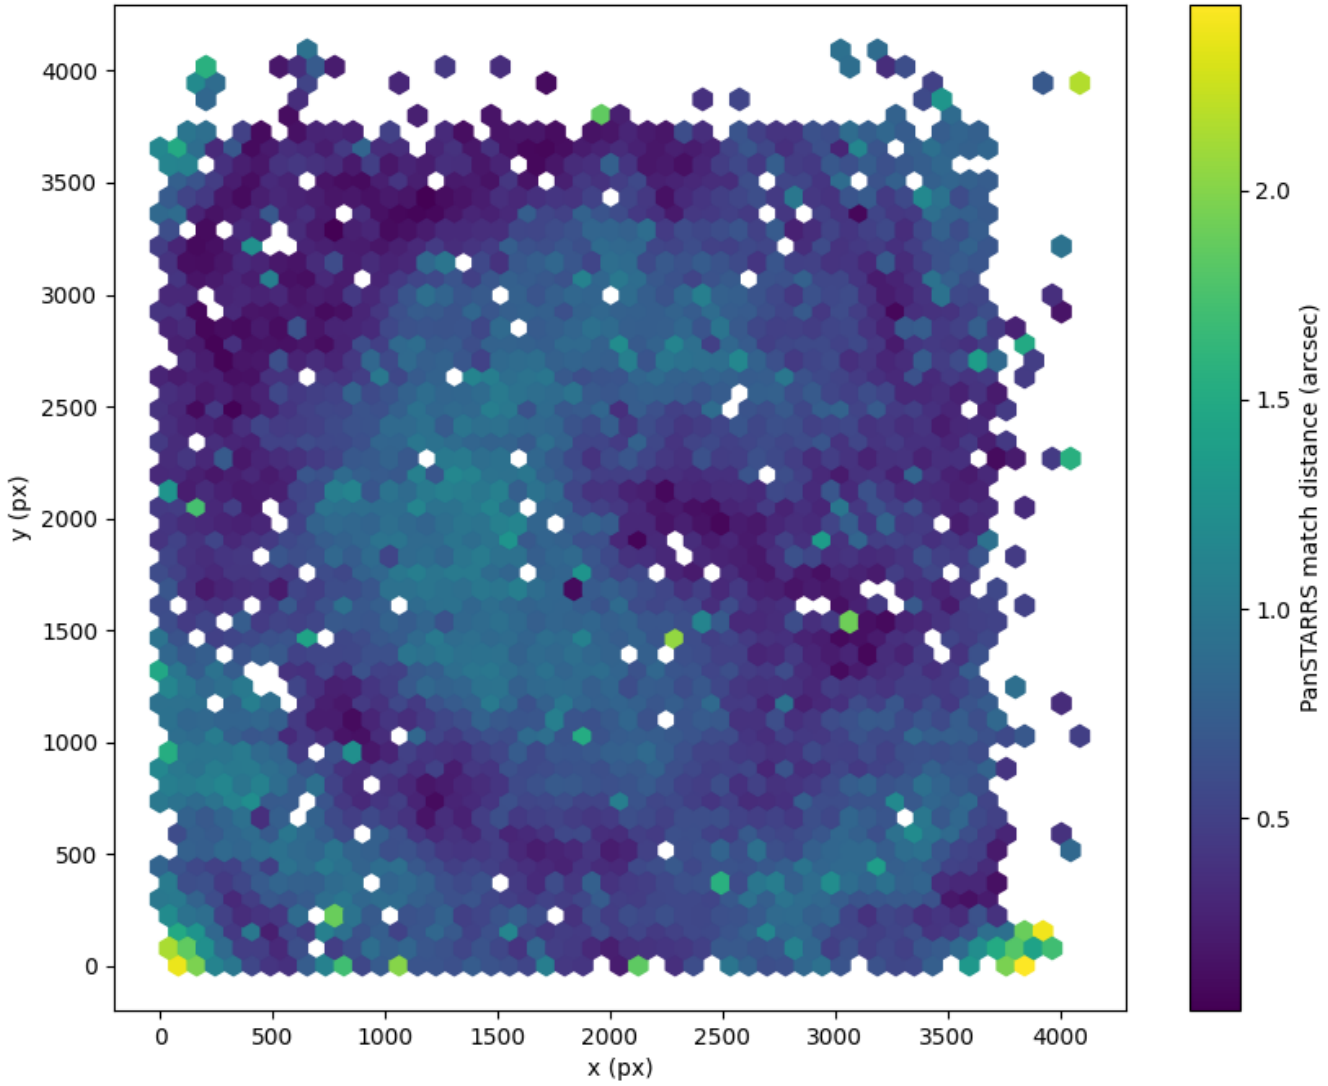

Field 0144
2D field distribution of catalog-matching distance (arcsec) to Pan-STARRS
Hexagon length: 82px

Field 0143
2D field distribution of catalog-matching distance (arcsec) to Pan-STARRS
Hexagon length: 82px