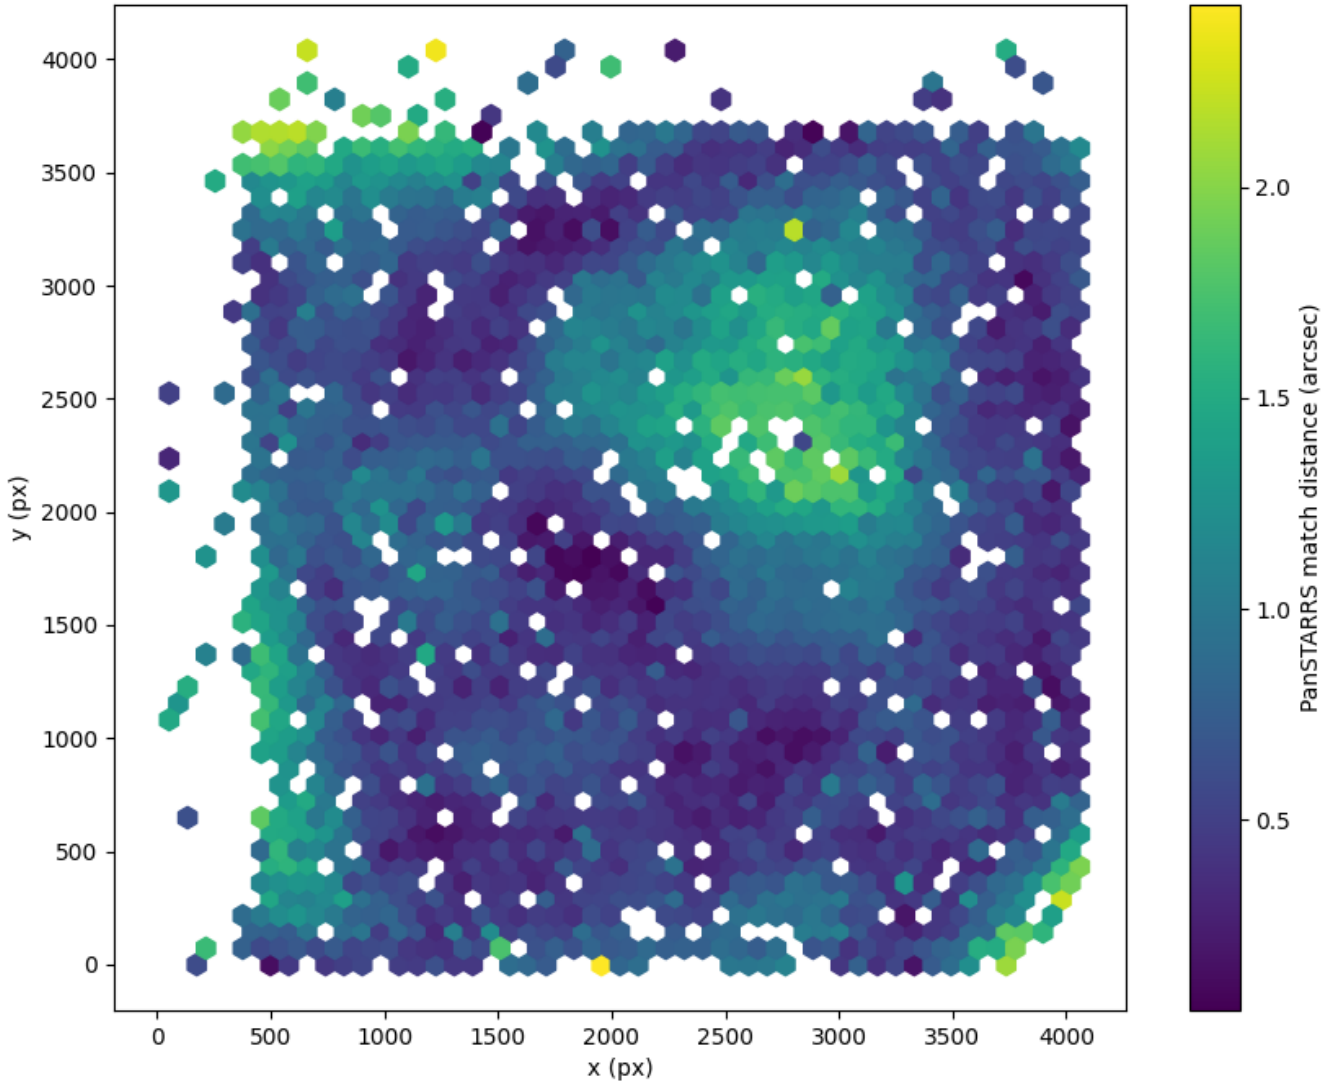

Field 2787
2D field distribution of catalog-matching distance (arcsec) to Pan-STARRS
Hexagon length: 81px

Field 2694
2D field distribution of catalog-matching distance (arcsec) to Pan-STARRS
Hexagon length: 81px