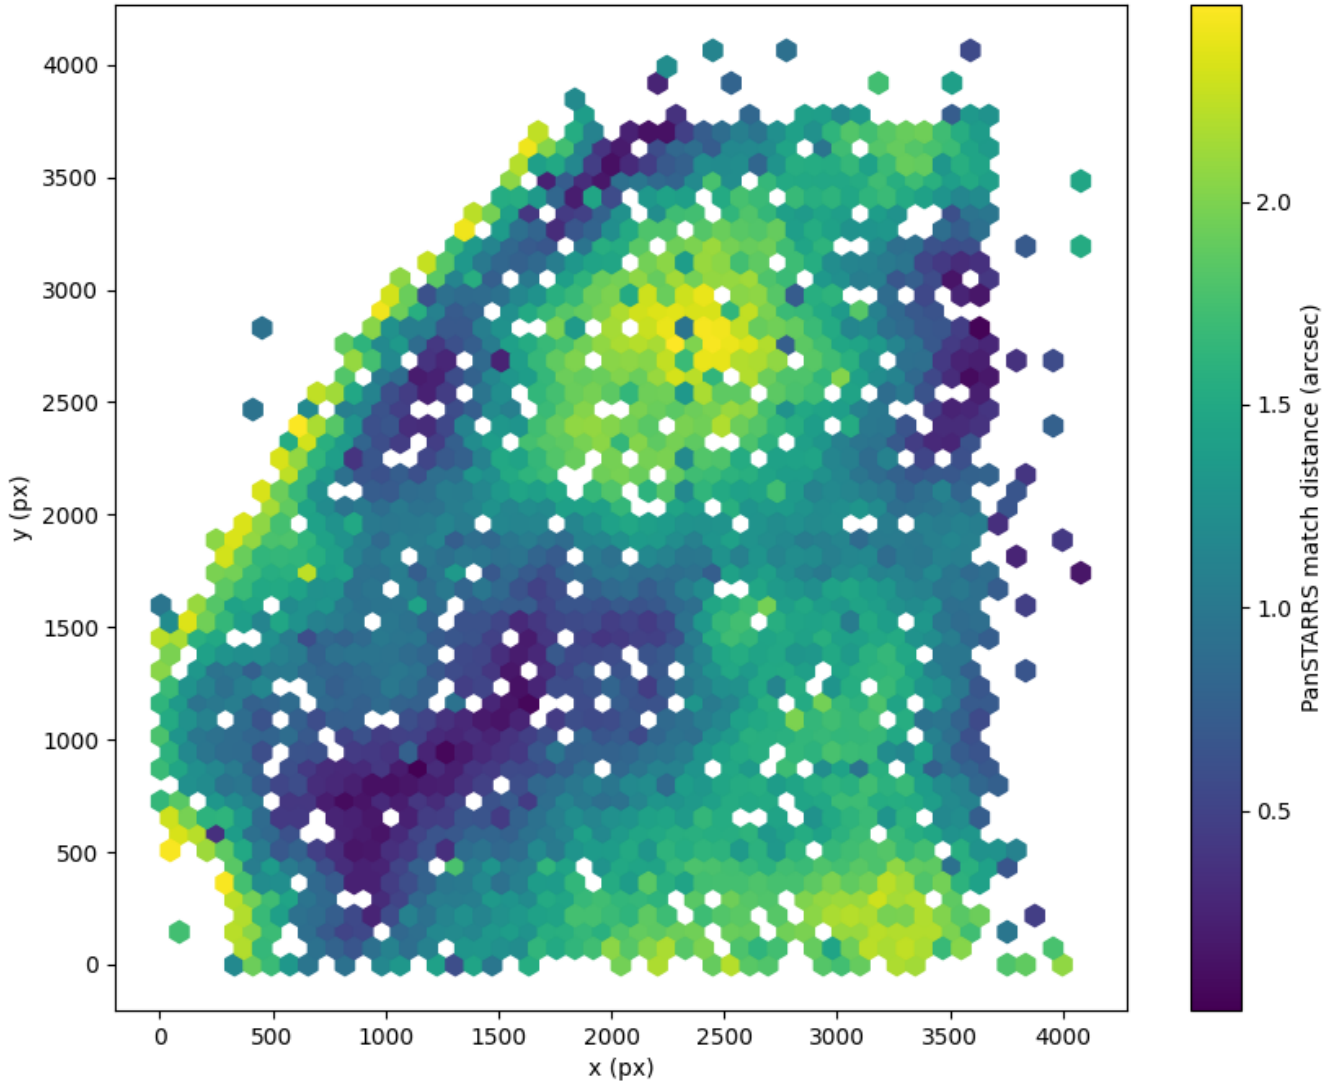

Field 0266
2D field distribution of catalog-matching distance (arcsec) to Pan-STARRS
Hexagon length: 82px

Field 0265
2D field distribution of catalog-matching distance (arcsec) to Pan-STARRS
Hexagon length: 81px