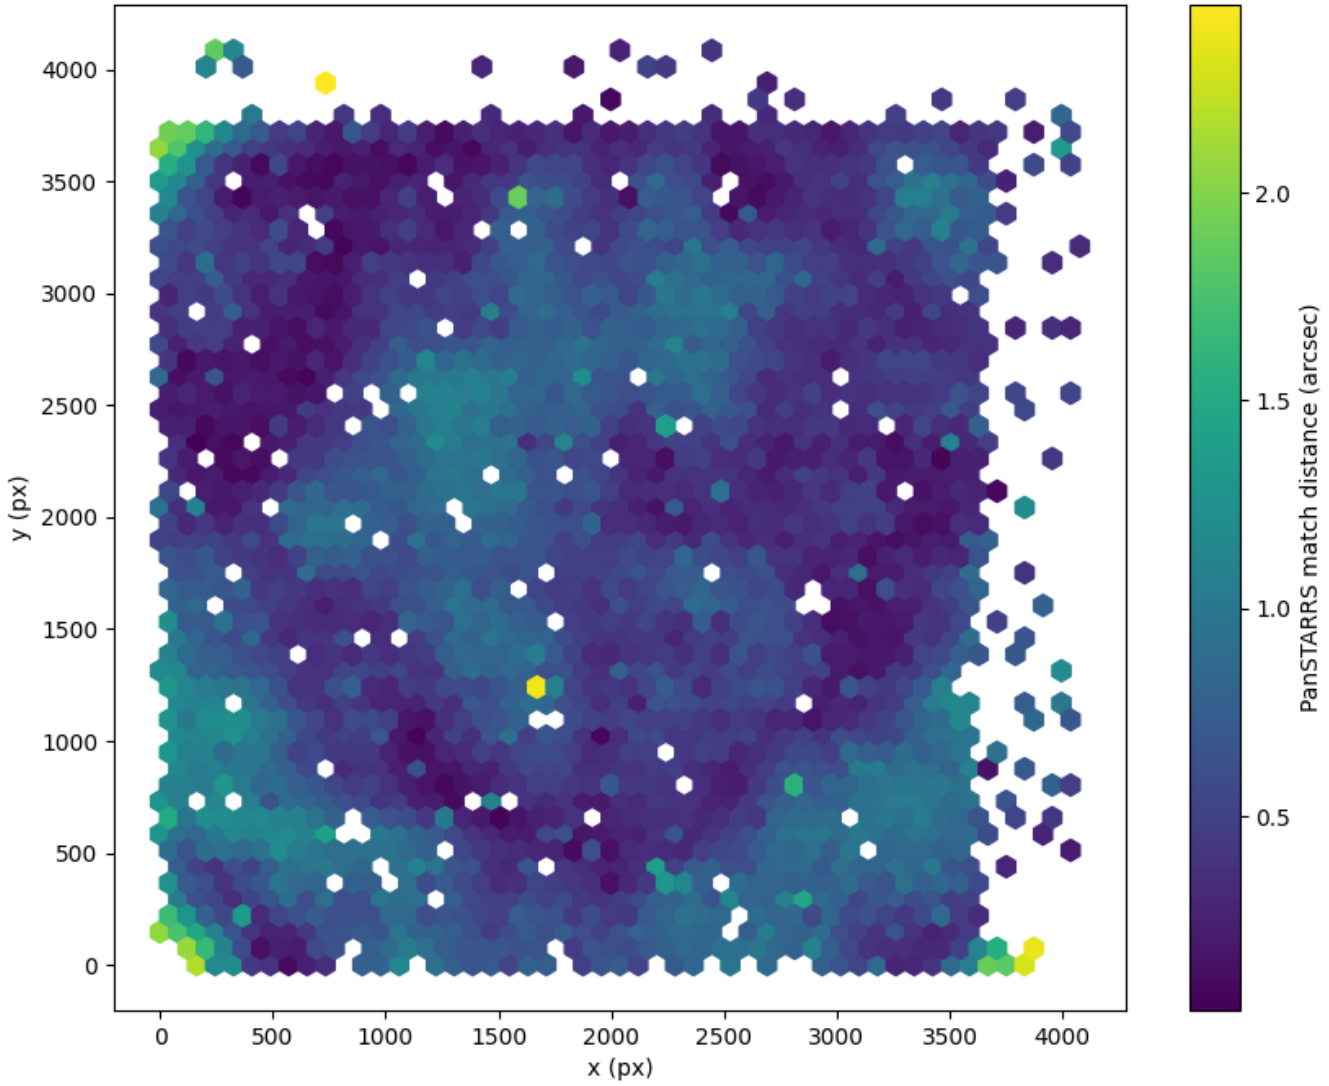

Field 0808
2D field distribution of catalog-matching distance (arcsec) to Pan-STARRS
Hexagon length: 81px

Field 0807
2D field distribution of catalog-matching distance (arcsec) to Pan-STARRS
Hexagon length: 82px