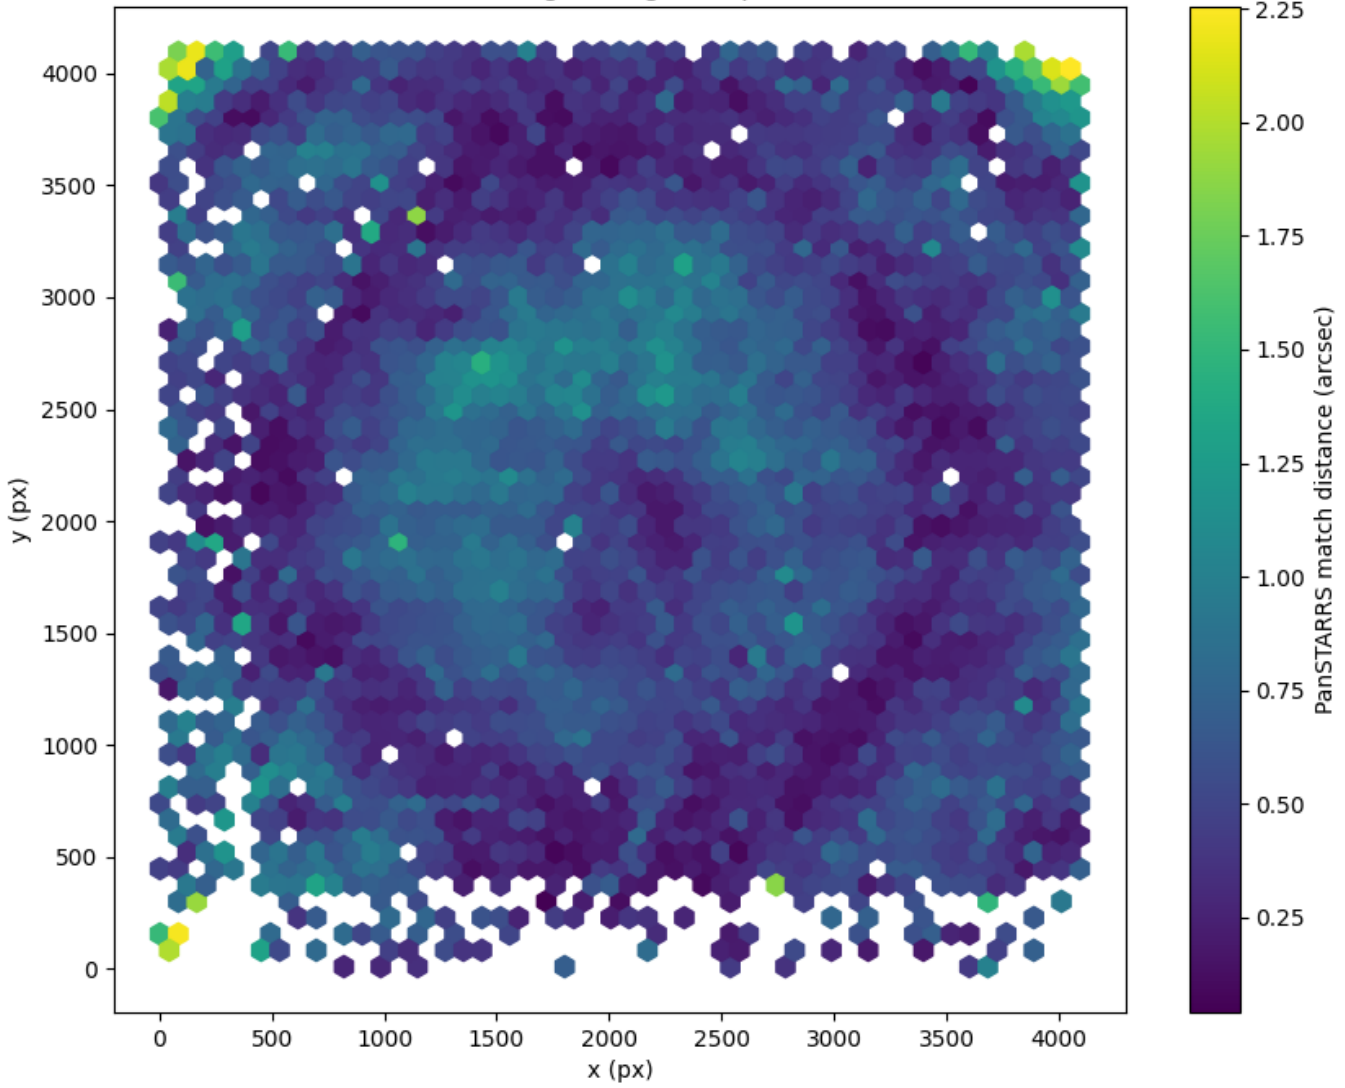

Field 0257
2D field distribution of catalog-matching distance (arcsec) to Pan-STARRS
Hexagon length: 82px

Field 0256
2D field distribution of catalog-matching distance (arcsec) to Pan-STARRS
Hexagon length: 82px