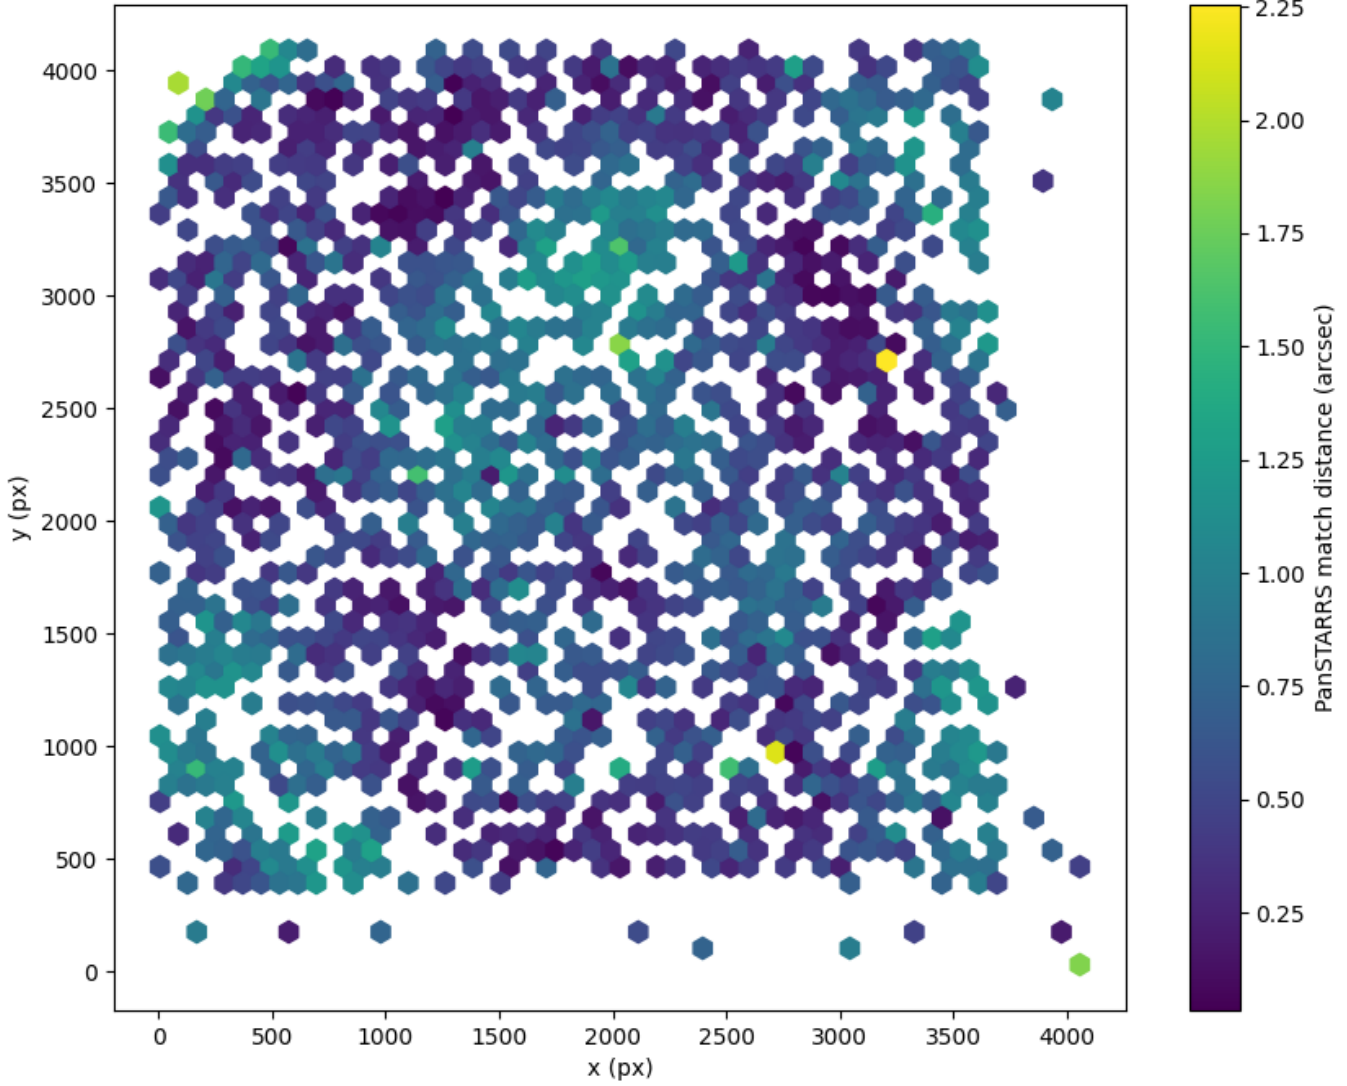

Field 2577
2D field distribution of catalog-matching distance (arcsec) to Pan-STARRS
Hexagon length: 81px

Field 2576
2D field distribution of catalog-matching distance (arcsec) to Pan-STARRS
Hexagon length: 81px