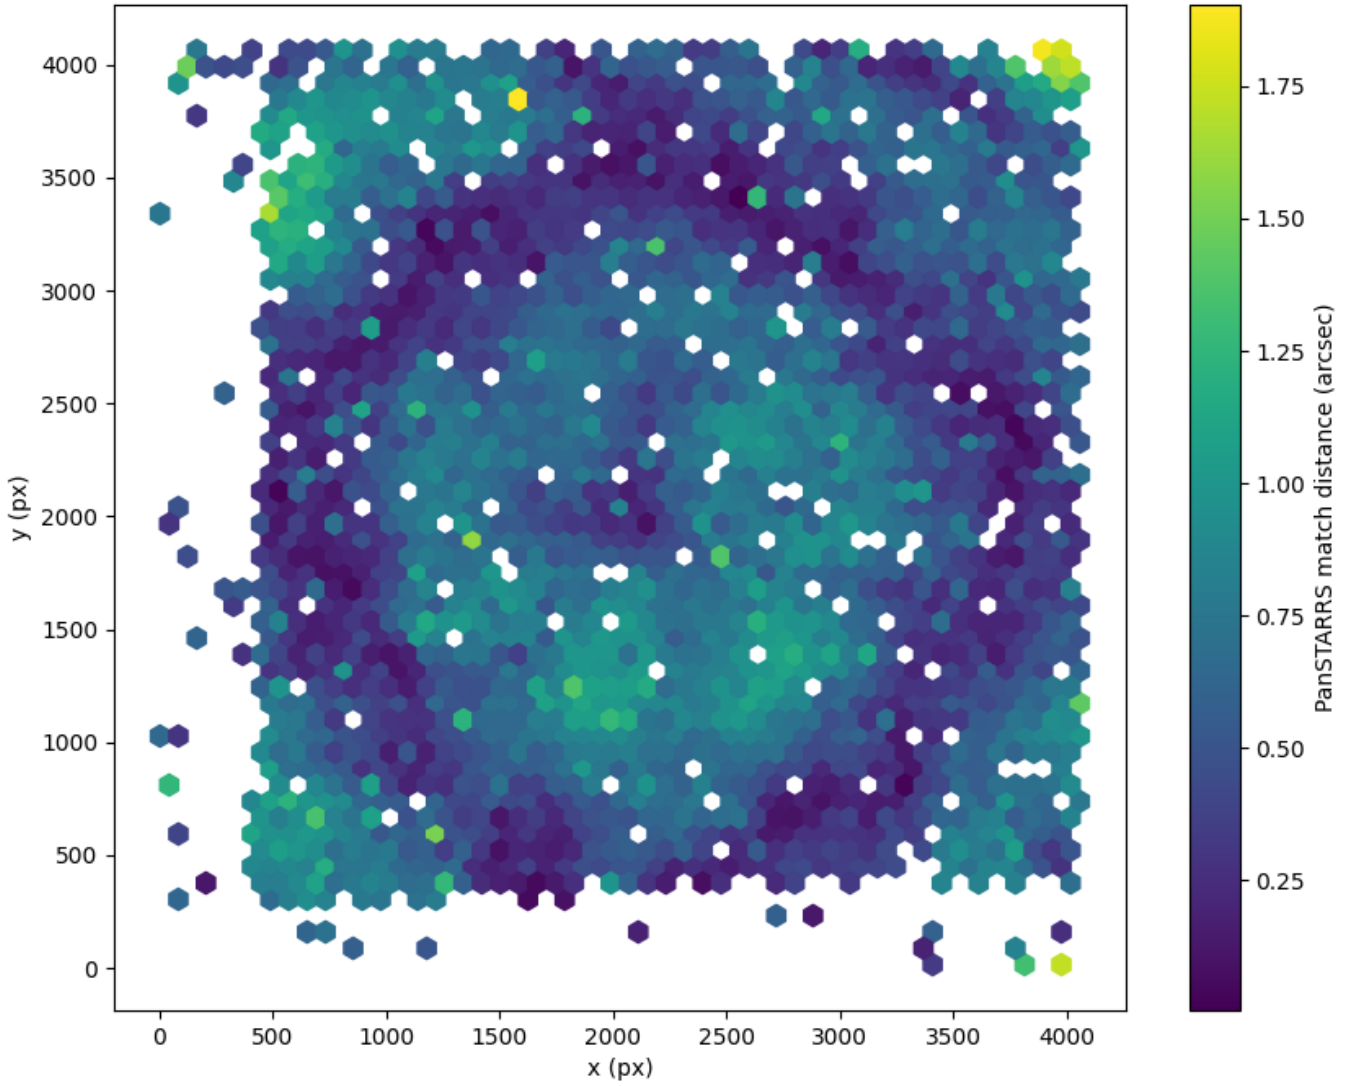

Field 0809
2D field distribution of catalog-matching distance (arcsec) to Pan-STARRS
Hexagon length: 81px

Field 0808
2D field distribution of catalog-matching distance (arcsec) to Pan-STARRS
Hexagon length: 81px