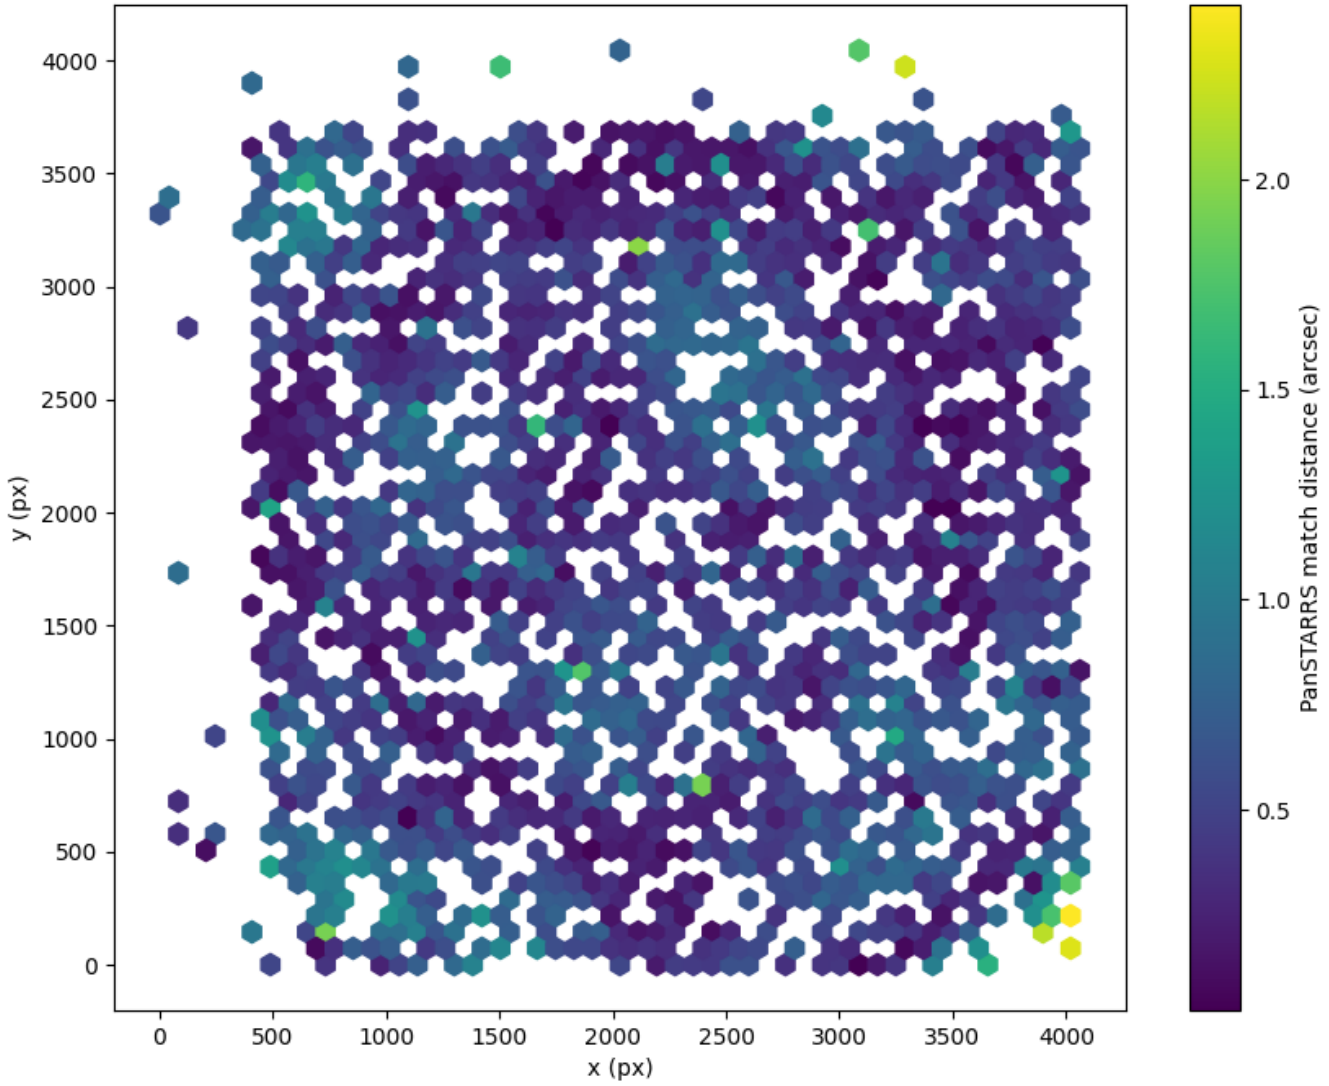

Field 2994
2D field distribution of catalog-matching distance (arcsec) to Pan-STARRS
Hexagon length: 82px

Field 2899
2D field distribution of catalog-matching distance (arcsec) to Pan-STARRS
Hexagon length: 81px