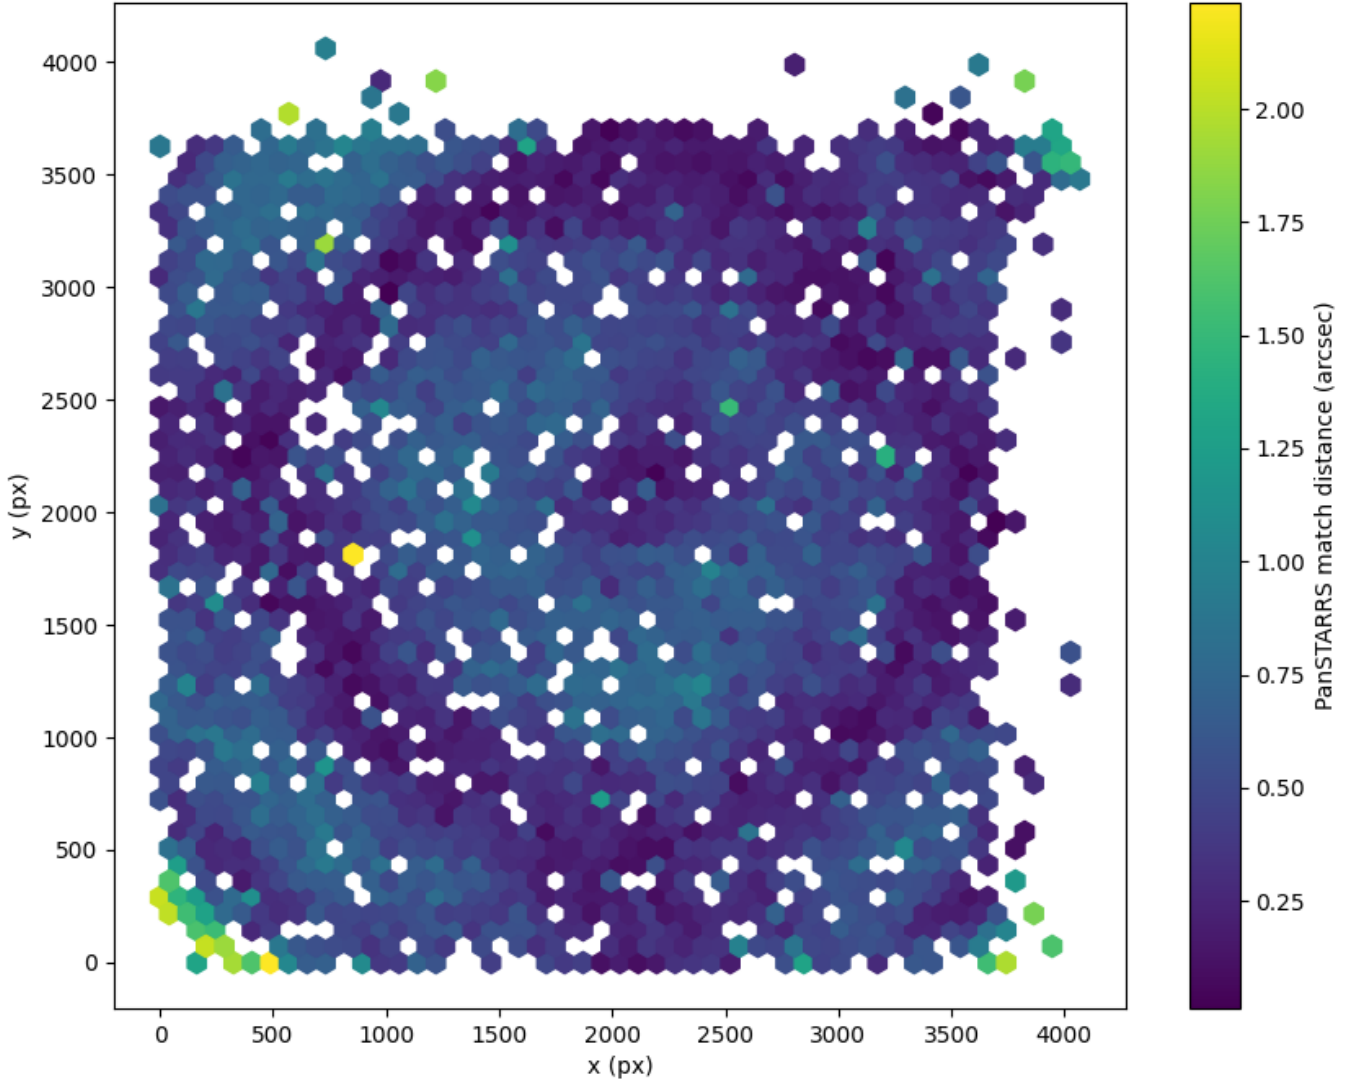

Field 0377
2D field distribution of catalog-matching distance (arcsec) to Pan-STARRS
Hexagon length: 82px

Field 0376
2D field distribution of catalog-matching distance (arcsec) to Pan-STARRS
Hexagon length: 81px