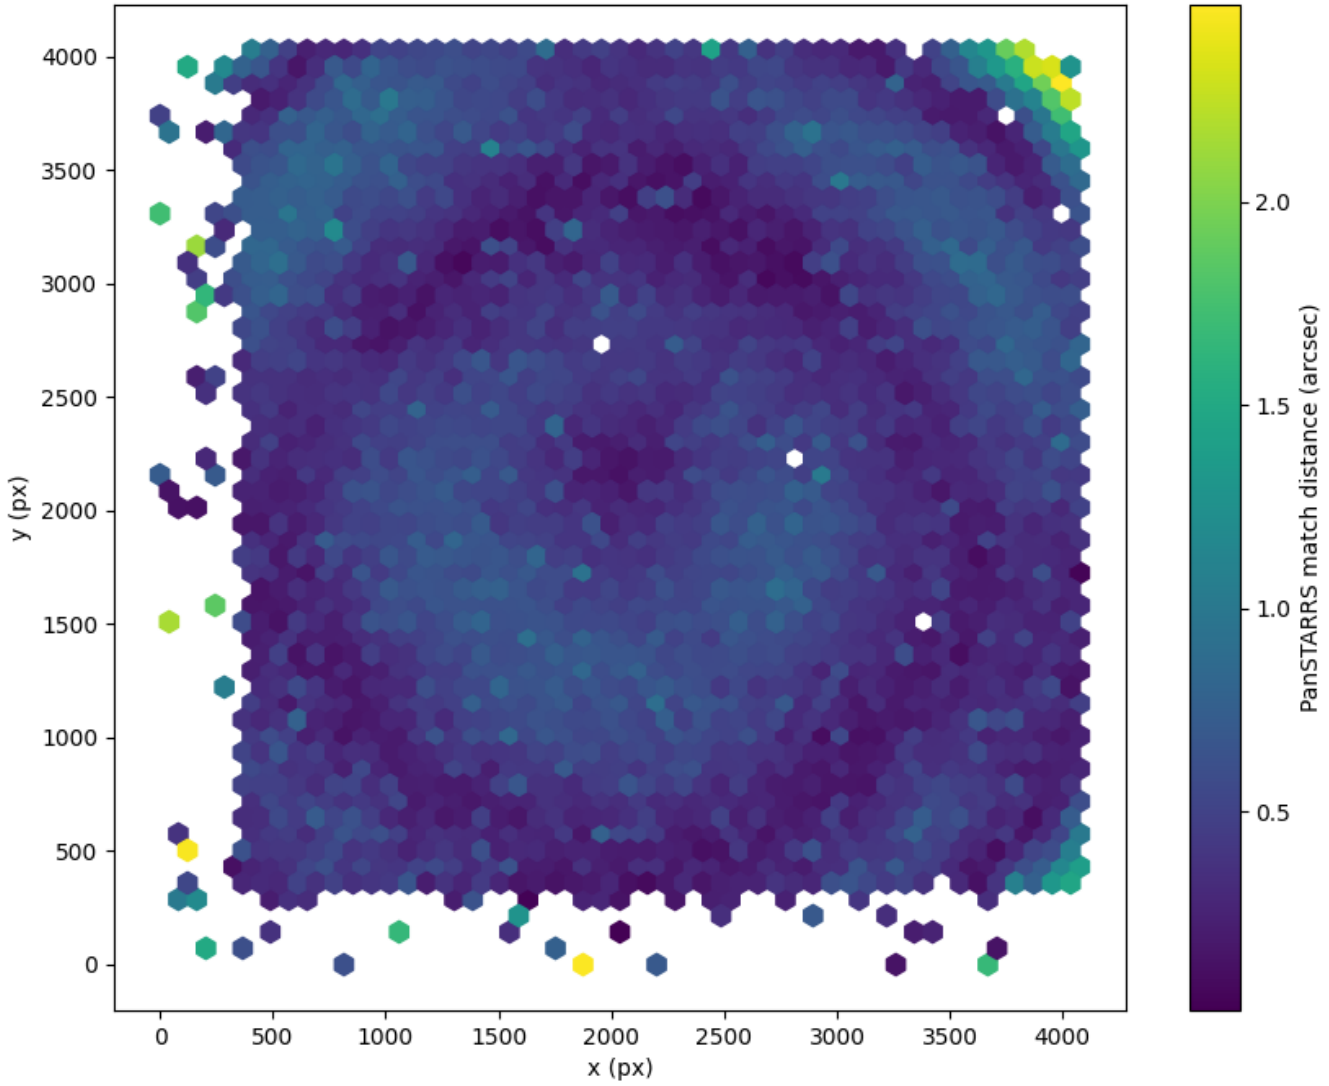

Field 0371
2D field distribution of catalog-matching distance (arcsec) to Pan-STARRS
Hexagon length: 81px

Field 0370
2D field distribution of catalog-matching distance (arcsec) to Pan-STARRS
Hexagon length: 82px