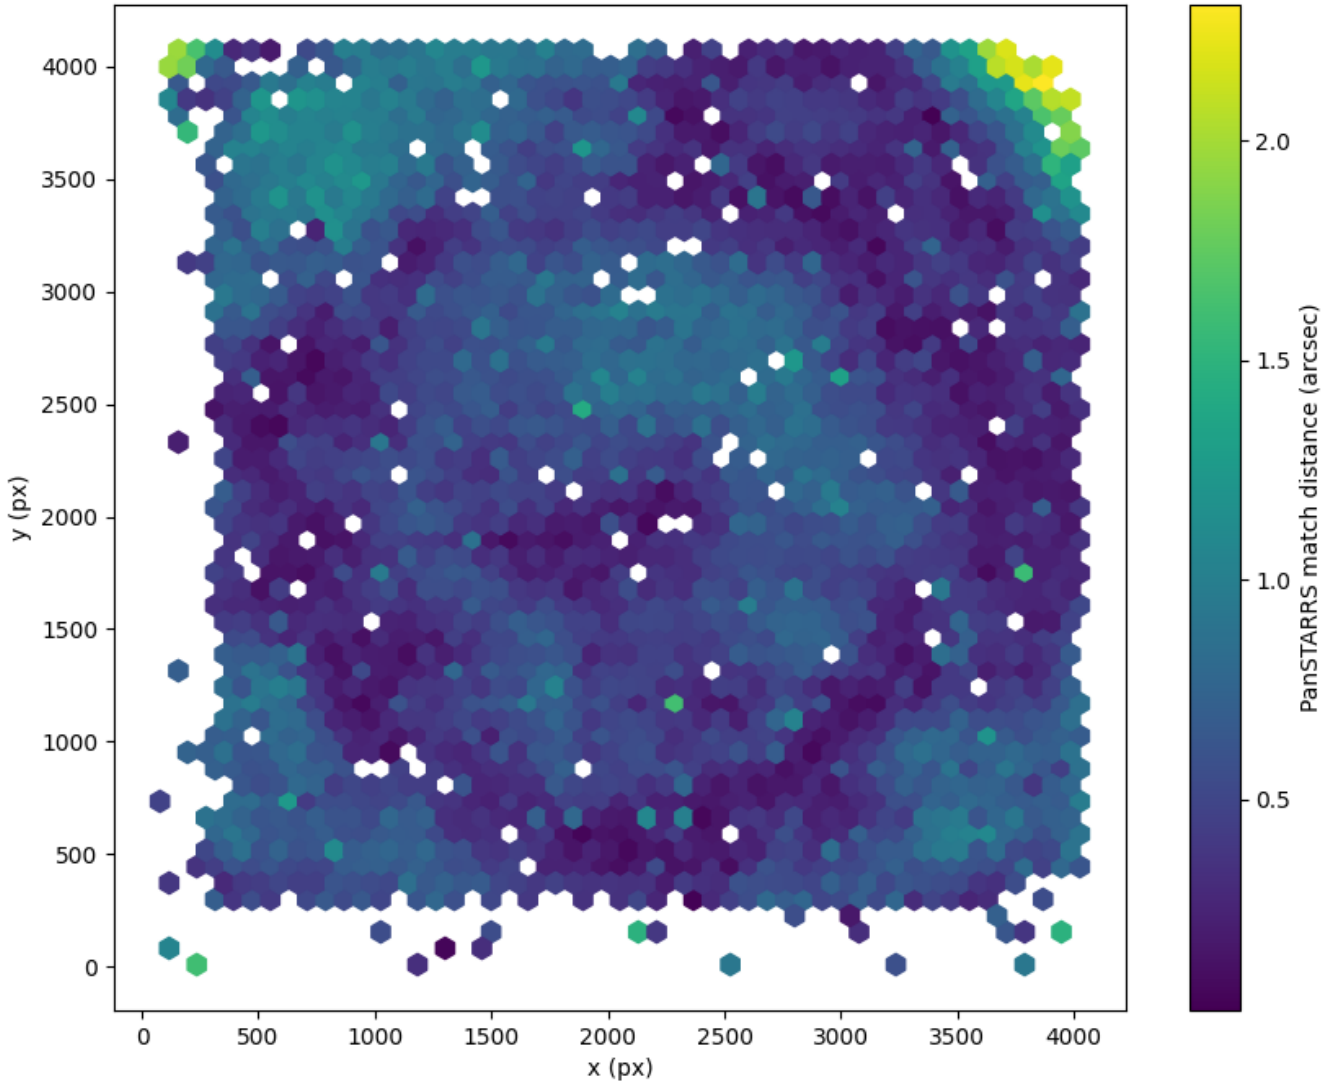

Field 0139
2D field distribution of catalog-matching distance (arcsec) to Pan-STARRS
Hexagon length: 82px

Field 0138
2D field distribution of catalog-matching distance (arcsec) to Pan-STARRS
Hexagon length: 79px