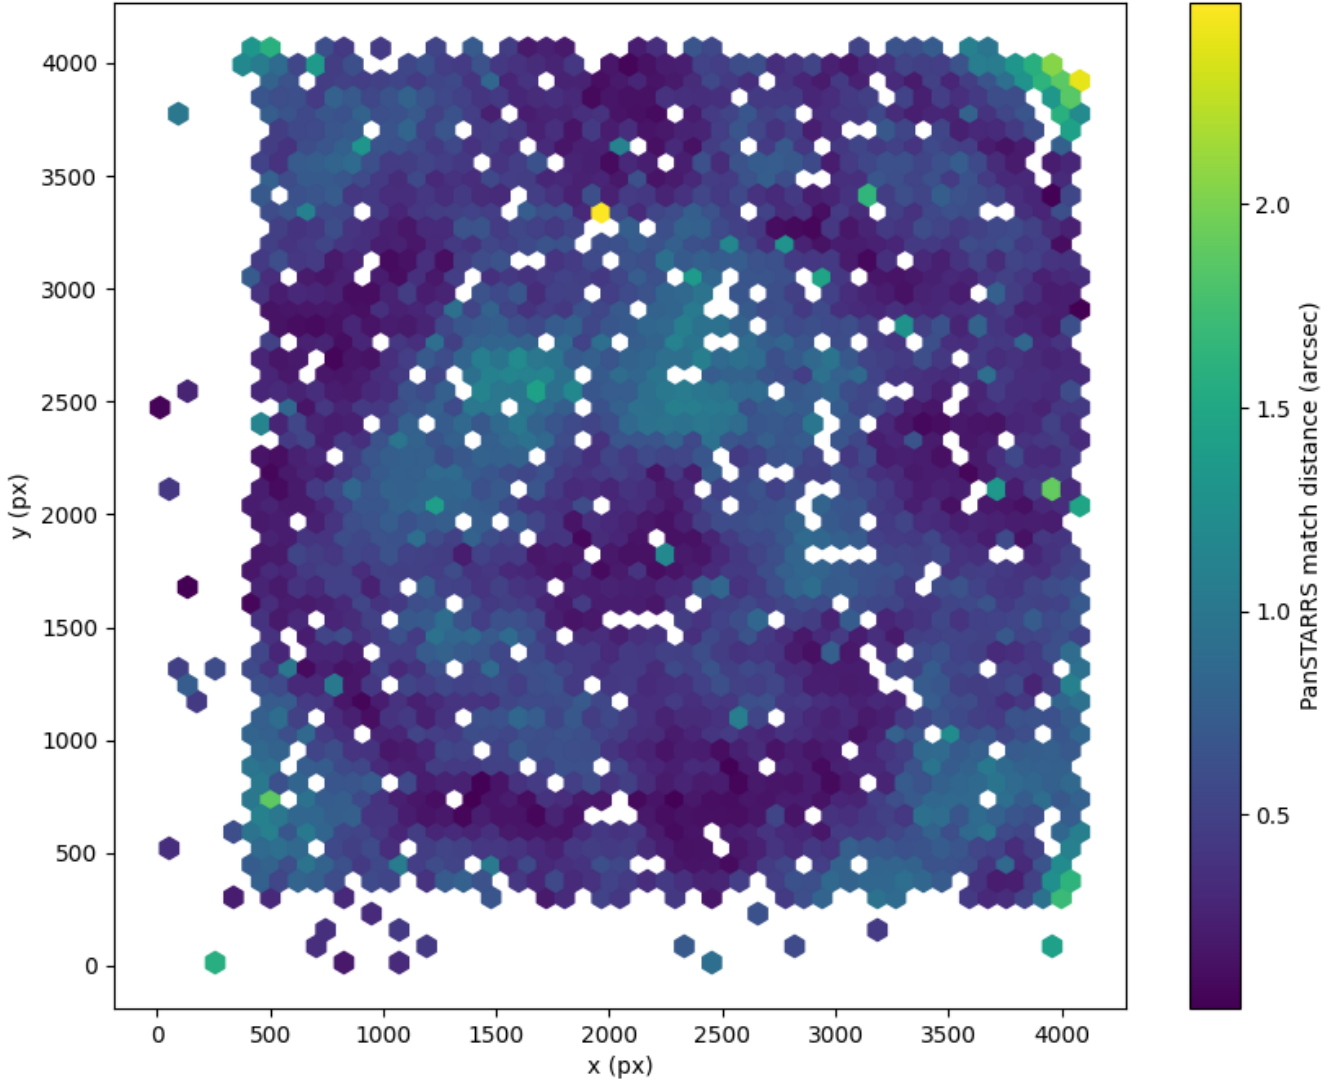

Field 0810
2D field distribution of catalog-matching distance (arcsec) to Pan-STARRS
Hexagon length: 80px

Field 0809
2D field distribution of catalog-matching distance (arcsec) to Pan-STARRS
Hexagon length: 81px