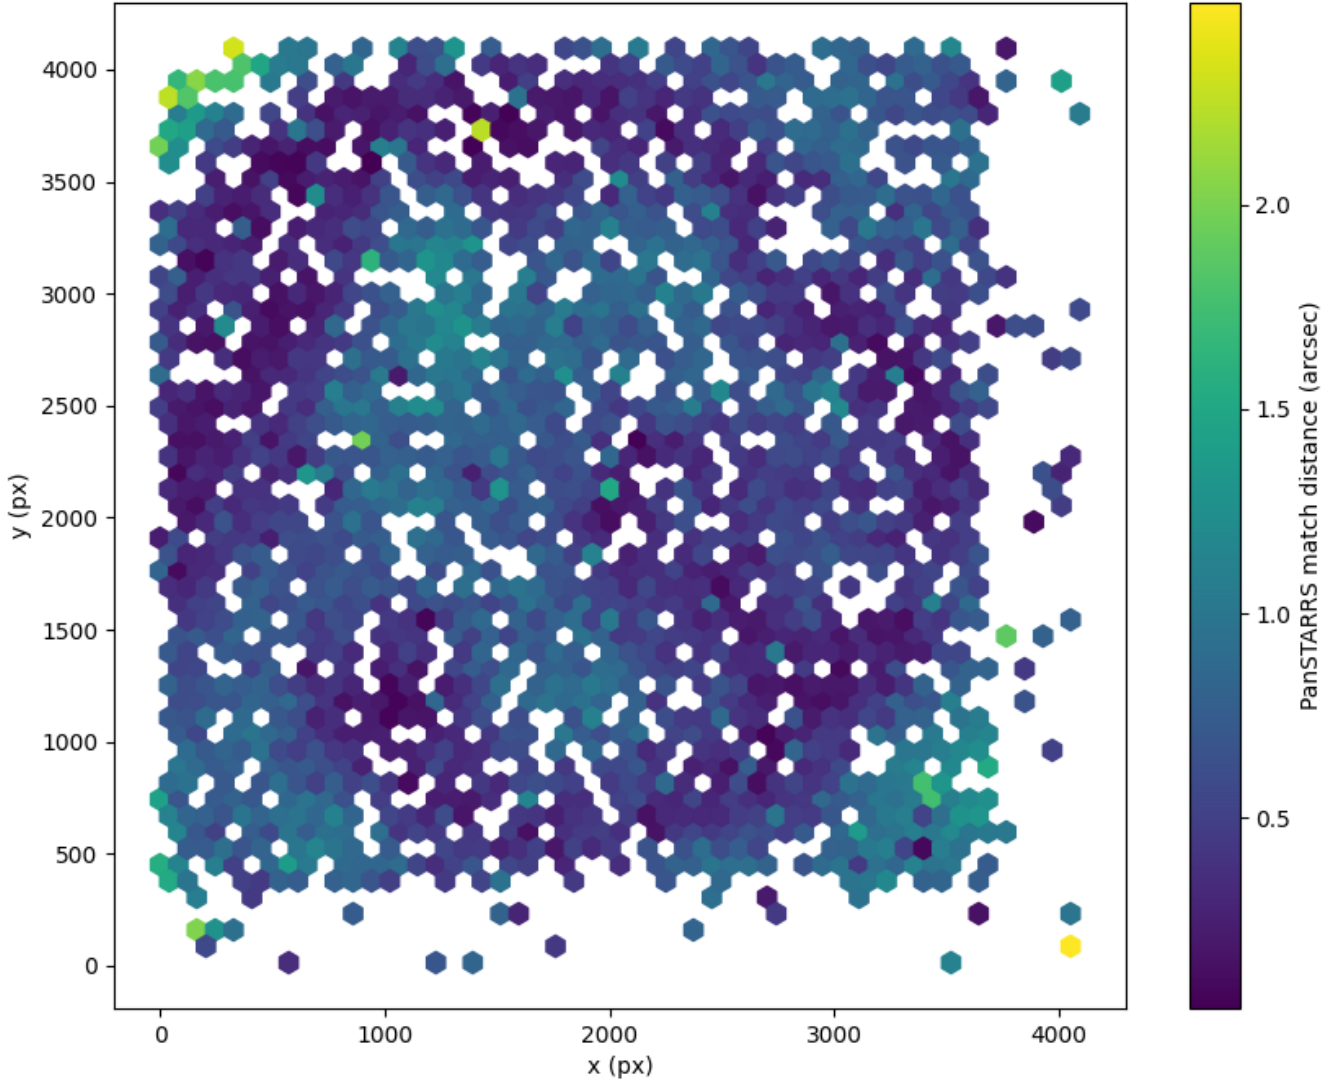

Field 2249
2D field distribution of catalog-matching distance (arcsec) to Pan-STARRS
Hexagon length: 81px

Field 2248
2D field distribution of catalog-matching distance (arcsec) to Pan-STARRS
Hexagon length: 82px