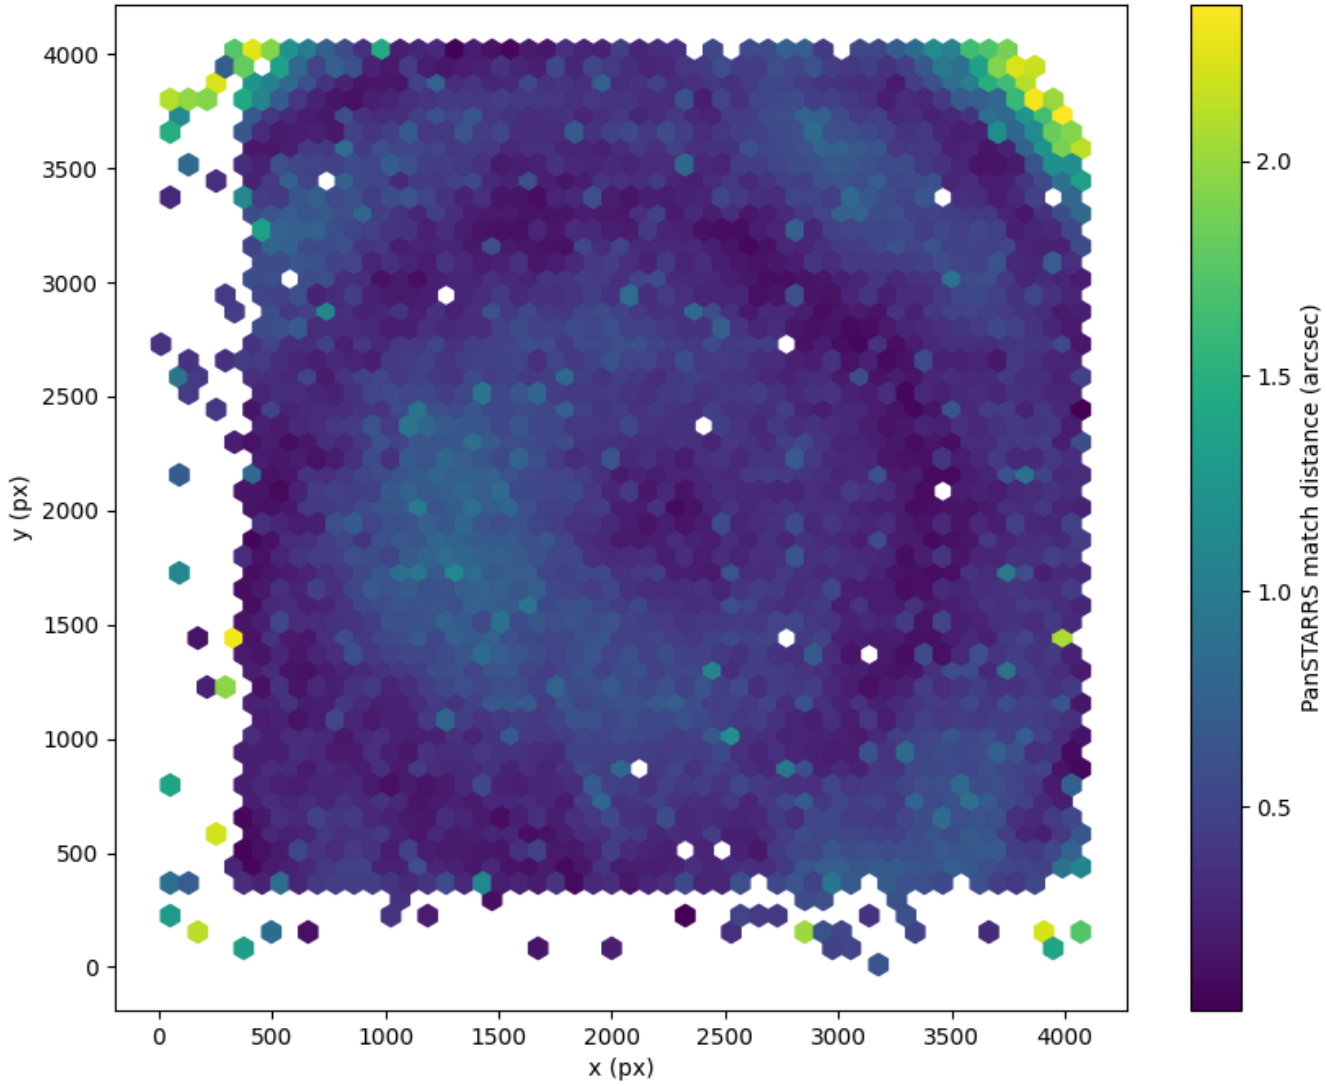

Field 0372
2D field distribution of catalog-matching distance (arcsec) to Pan-STARRS
Hexagon length: 81px

Field 0371
2D field distribution of catalog-matching distance (arcsec) to Pan-STARRS
Hexagon length: 81px