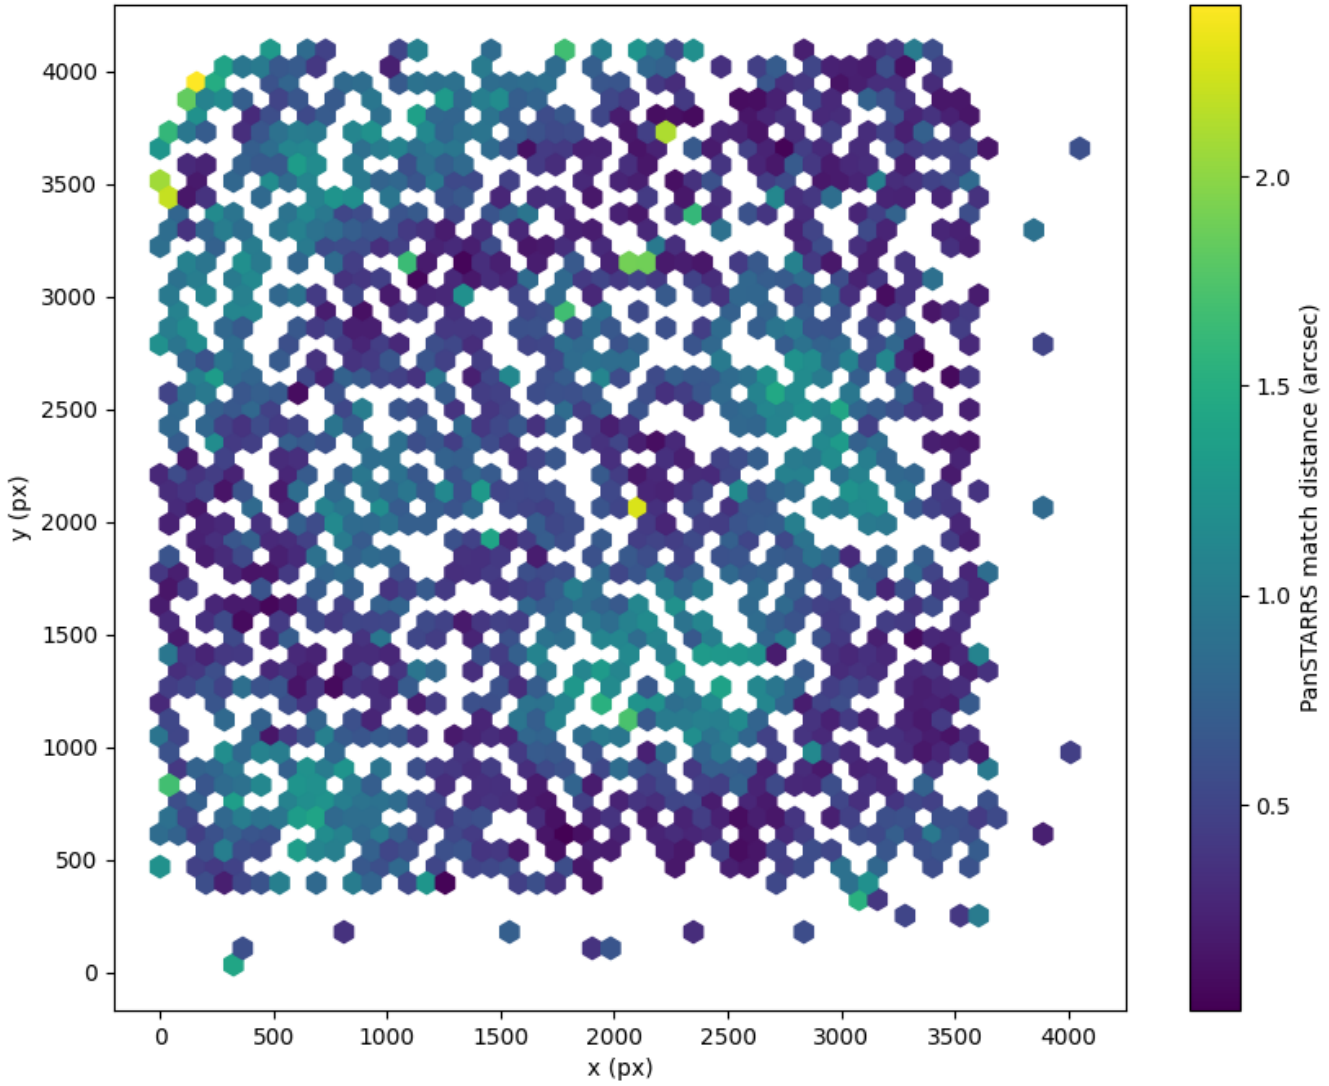

Field 2793
2D field distribution of catalog-matching distance (arcsec) to Pan-STARRS
Hexagon length: 82px

Field 2792
2D field distribution of catalog-matching distance (arcsec) to Pan-STARRS
Hexagon length: 81px