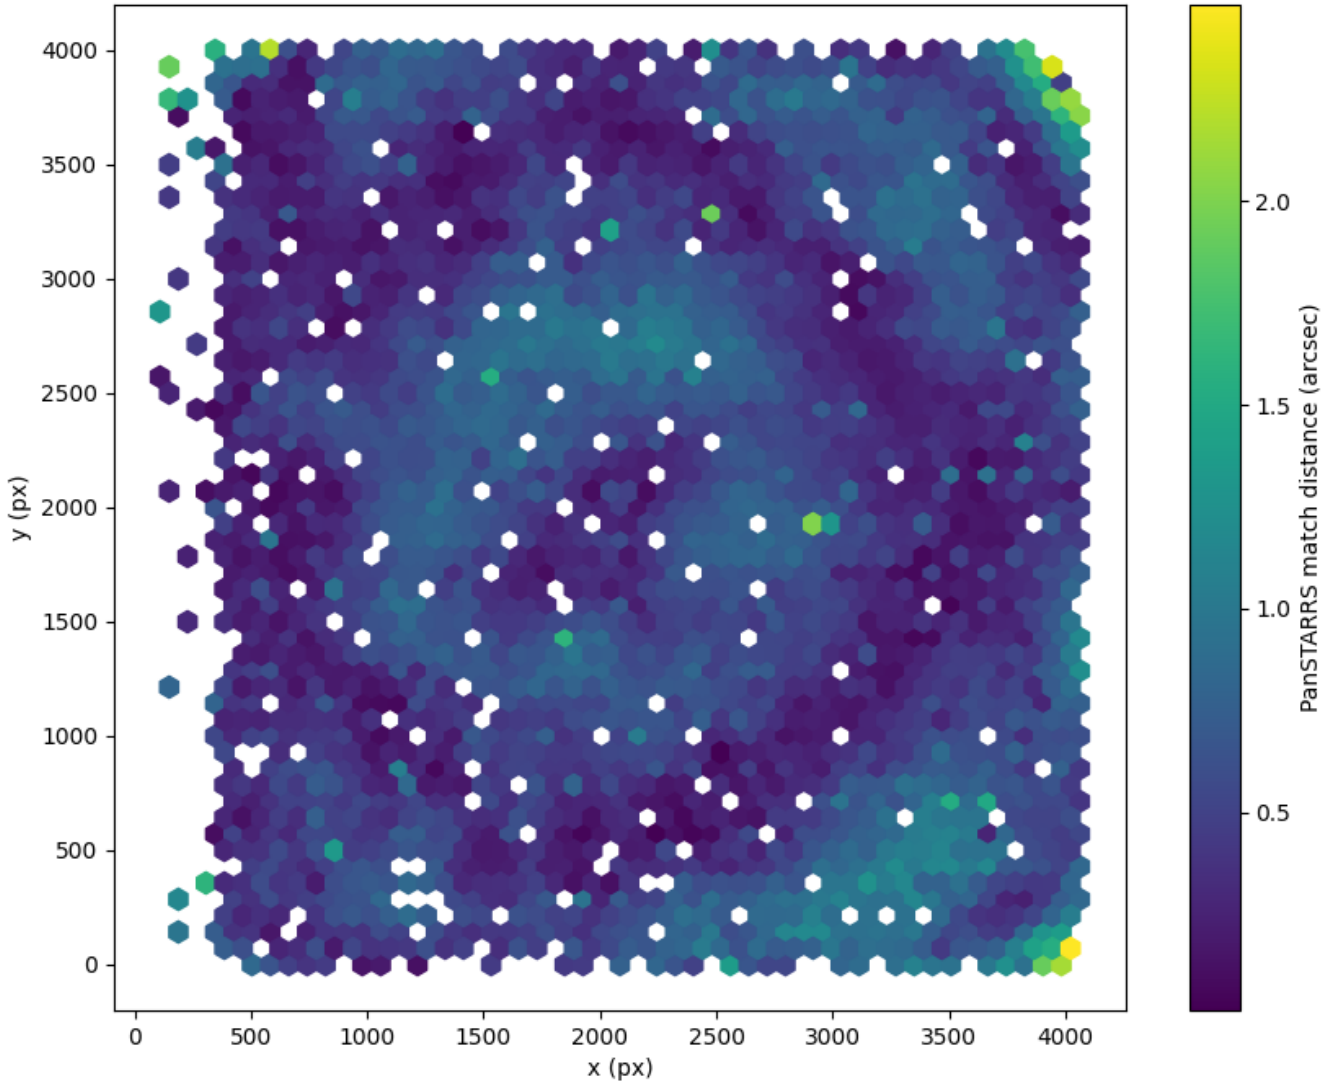

Field 0027
2D field distribution of catalog-matching distance (arcsec) to Pan-STARRS
Hexagon length: 81px

Field 0026
2D field distribution of catalog-matching distance (arcsec) to Pan-STARRS
Hexagon length: 79px