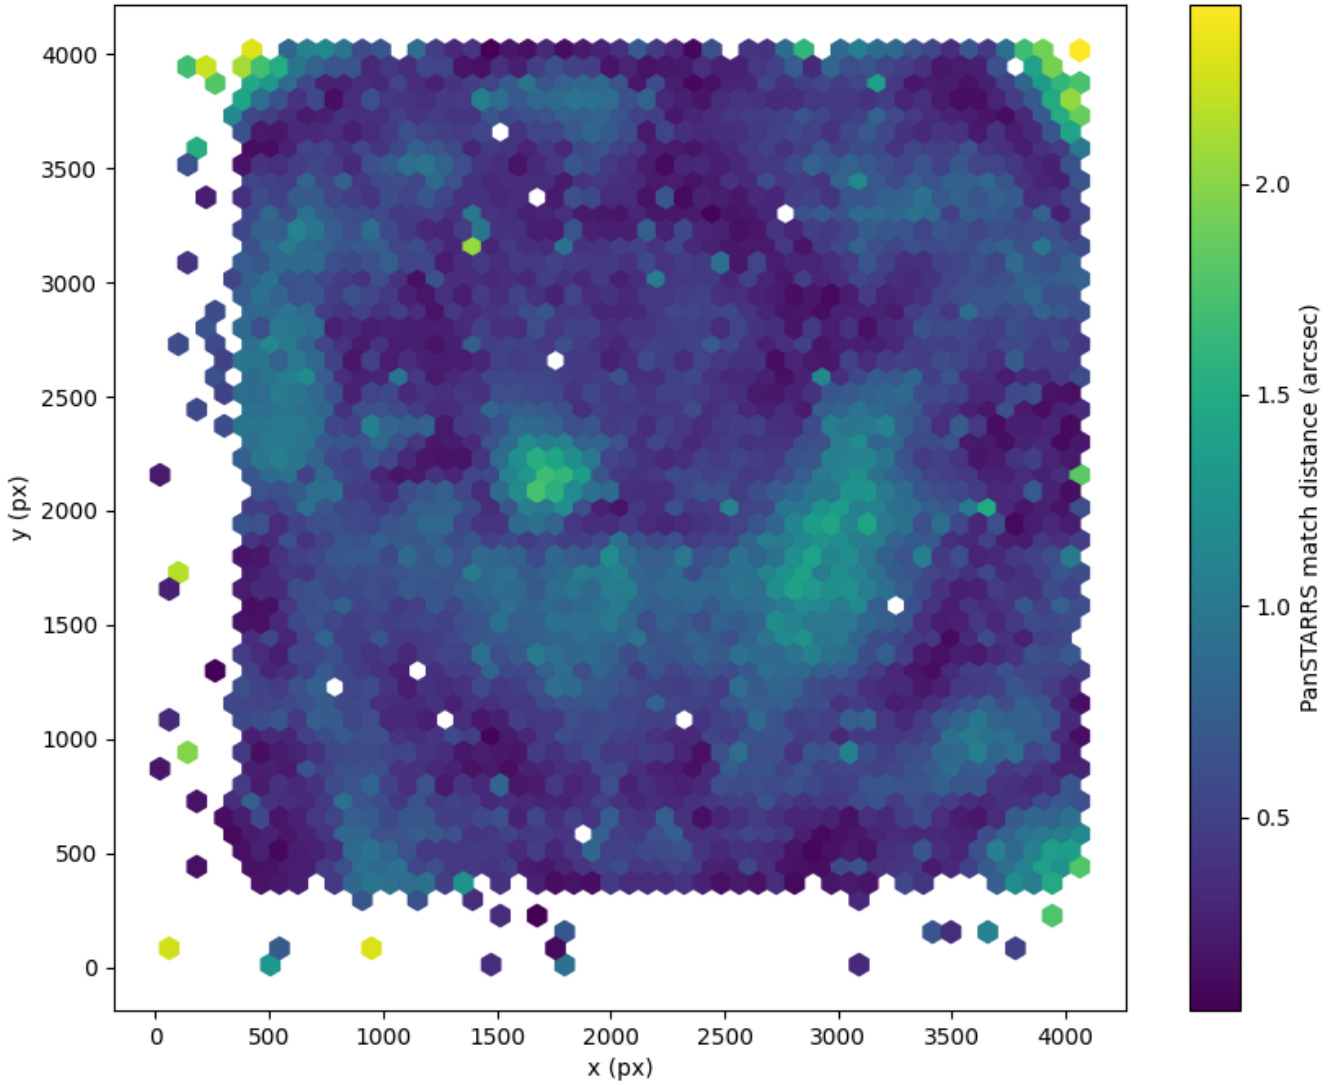

Field 0373
2D field distribution of catalog-matching distance (arcsec) to Pan-STARRS
Hexagon length: 82px

Field 0372
2D field distribution of catalog-matching distance (arcsec) to Pan-STARRS
Hexagon length: 81px