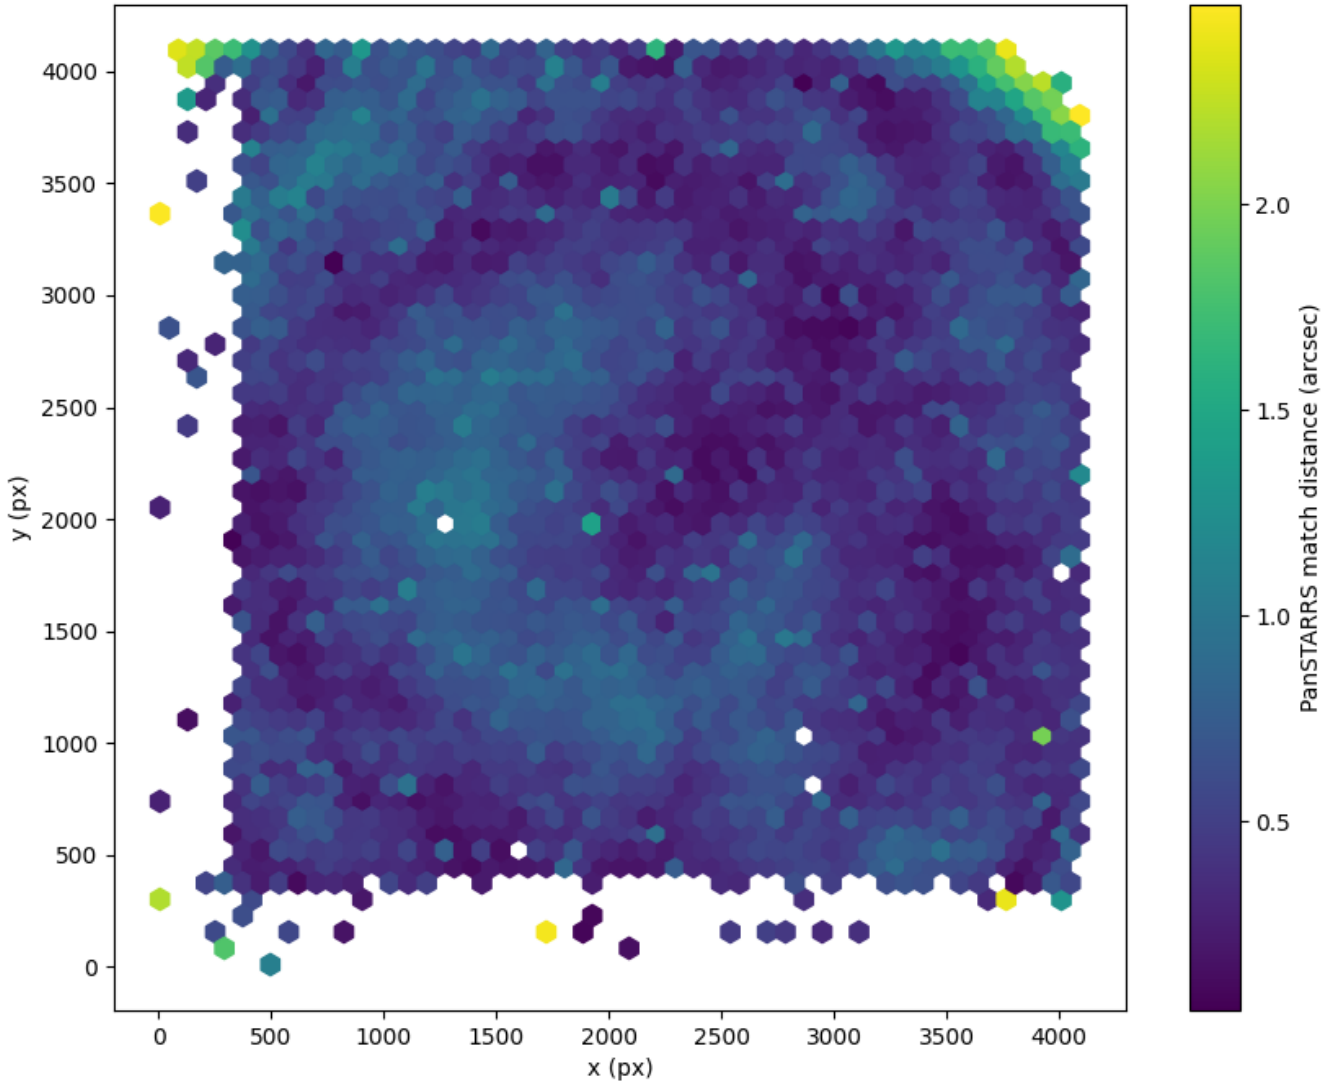

Field 0149
2D field distribution of catalog-matching distance (arcsec) to Pan-STARRS
Hexagon length: 80px

Field 0148
2D field distribution of catalog-matching distance (arcsec) to Pan-STARRS
Hexagon length: 82px