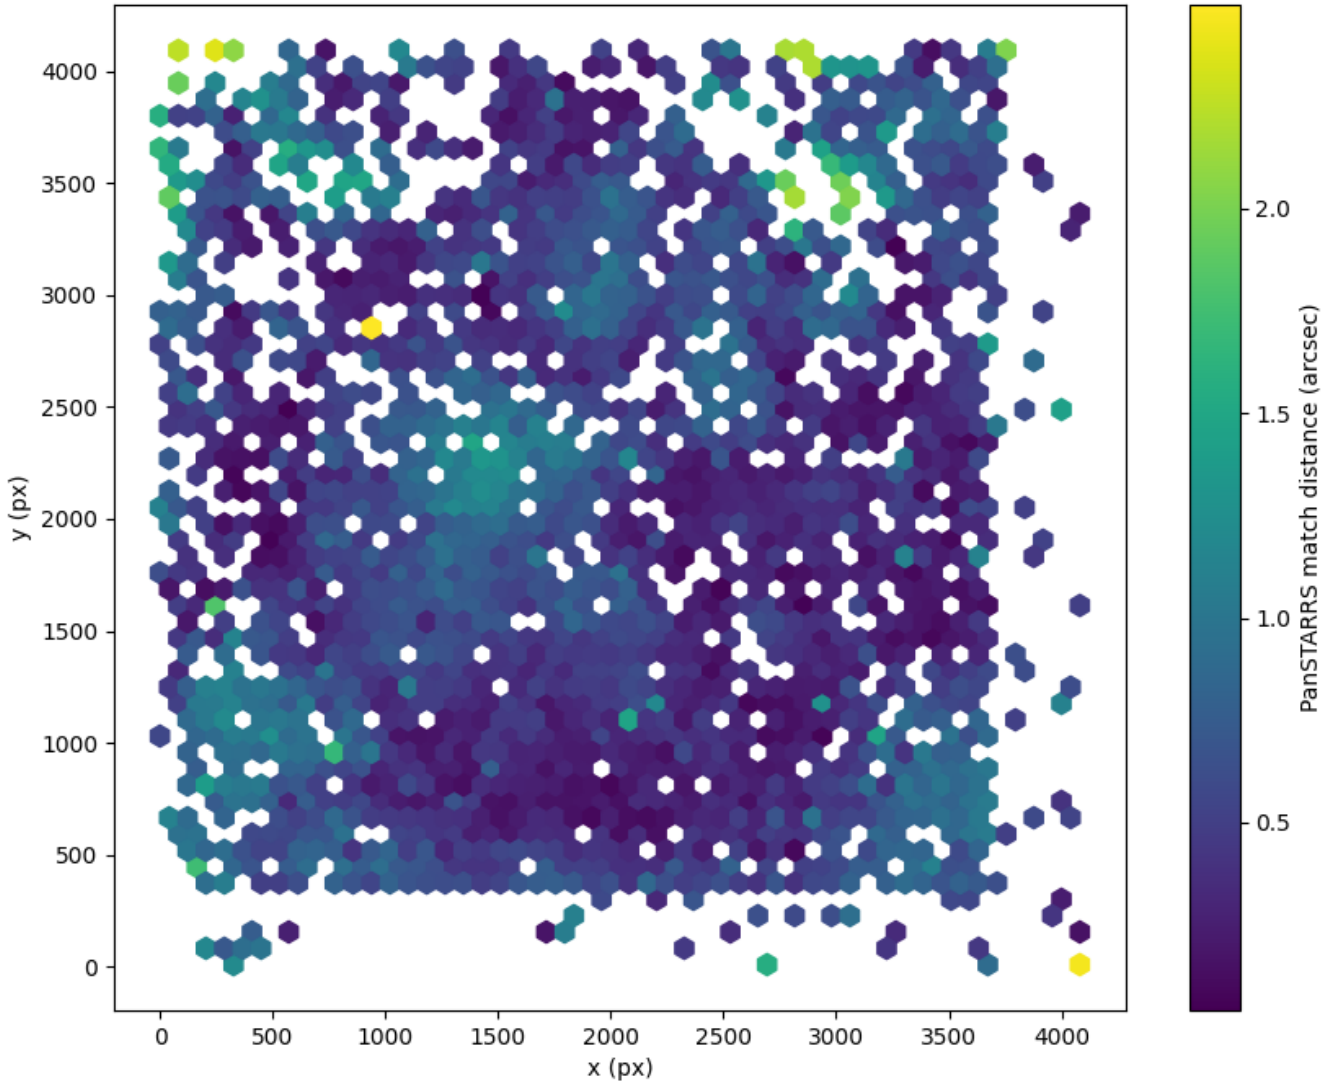

Field 2142
2D field distribution of catalog-matching distance (arcsec) to Pan-STARRS
Hexagon length: 82px

Field 2141
2D field distribution of catalog-matching distance (arcsec) to Pan-STARRS
Hexagon length: 82px