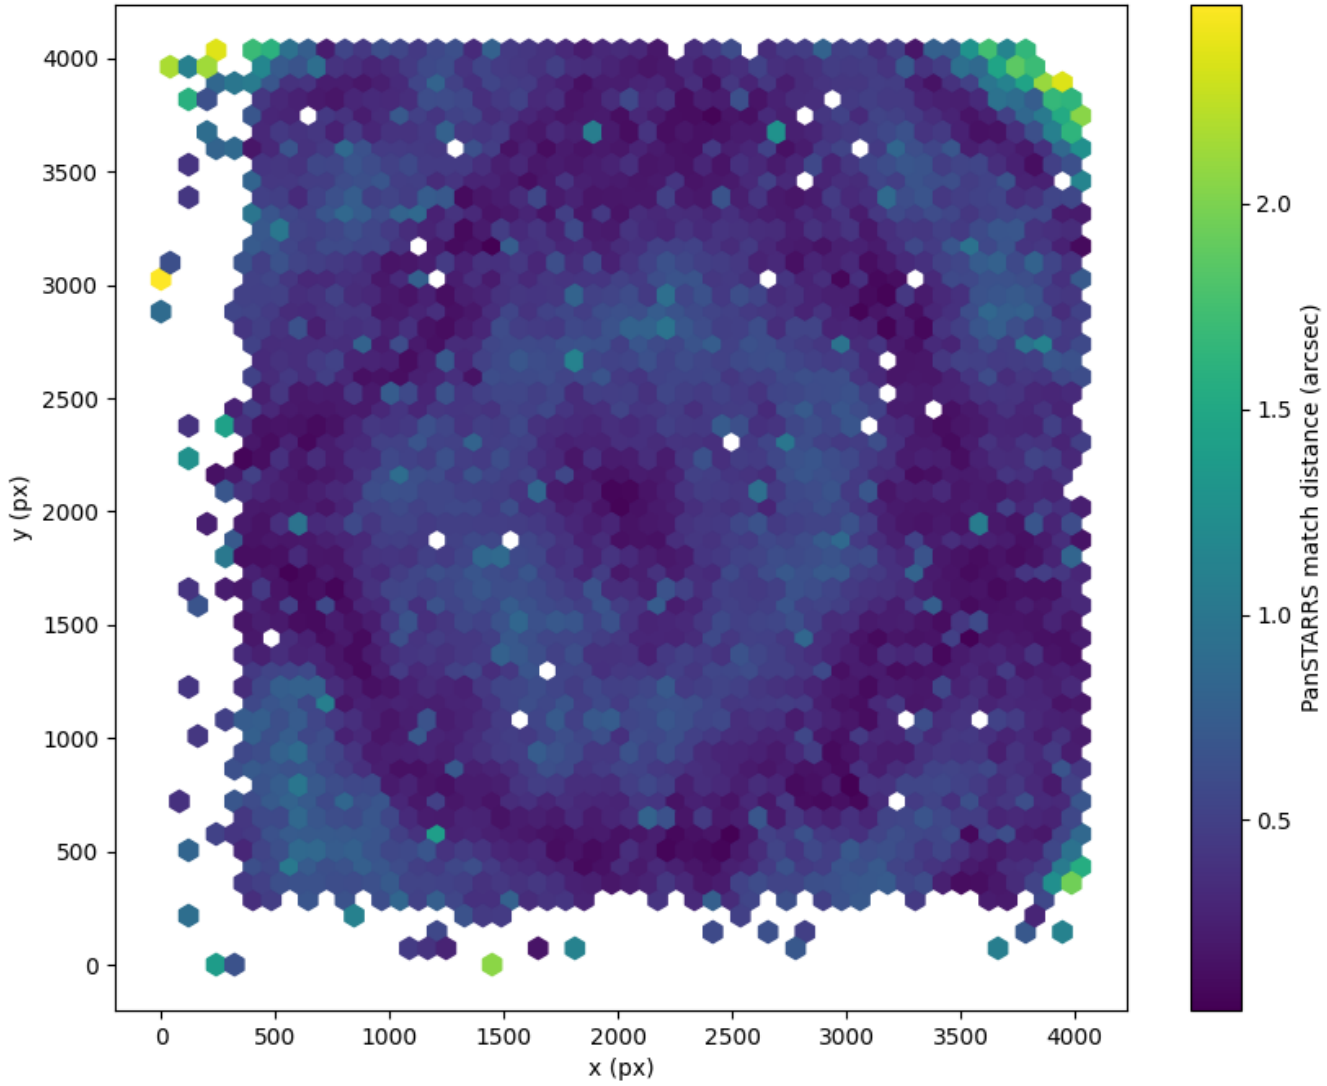

Field 0483
2D field distribution of catalog-matching distance (arcsec) to Pan-STARRS
Hexagon length: 80px

Field 0482
2D field distribution of catalog-matching distance (arcsec) to Pan-STARRS
Hexagon length: 81px