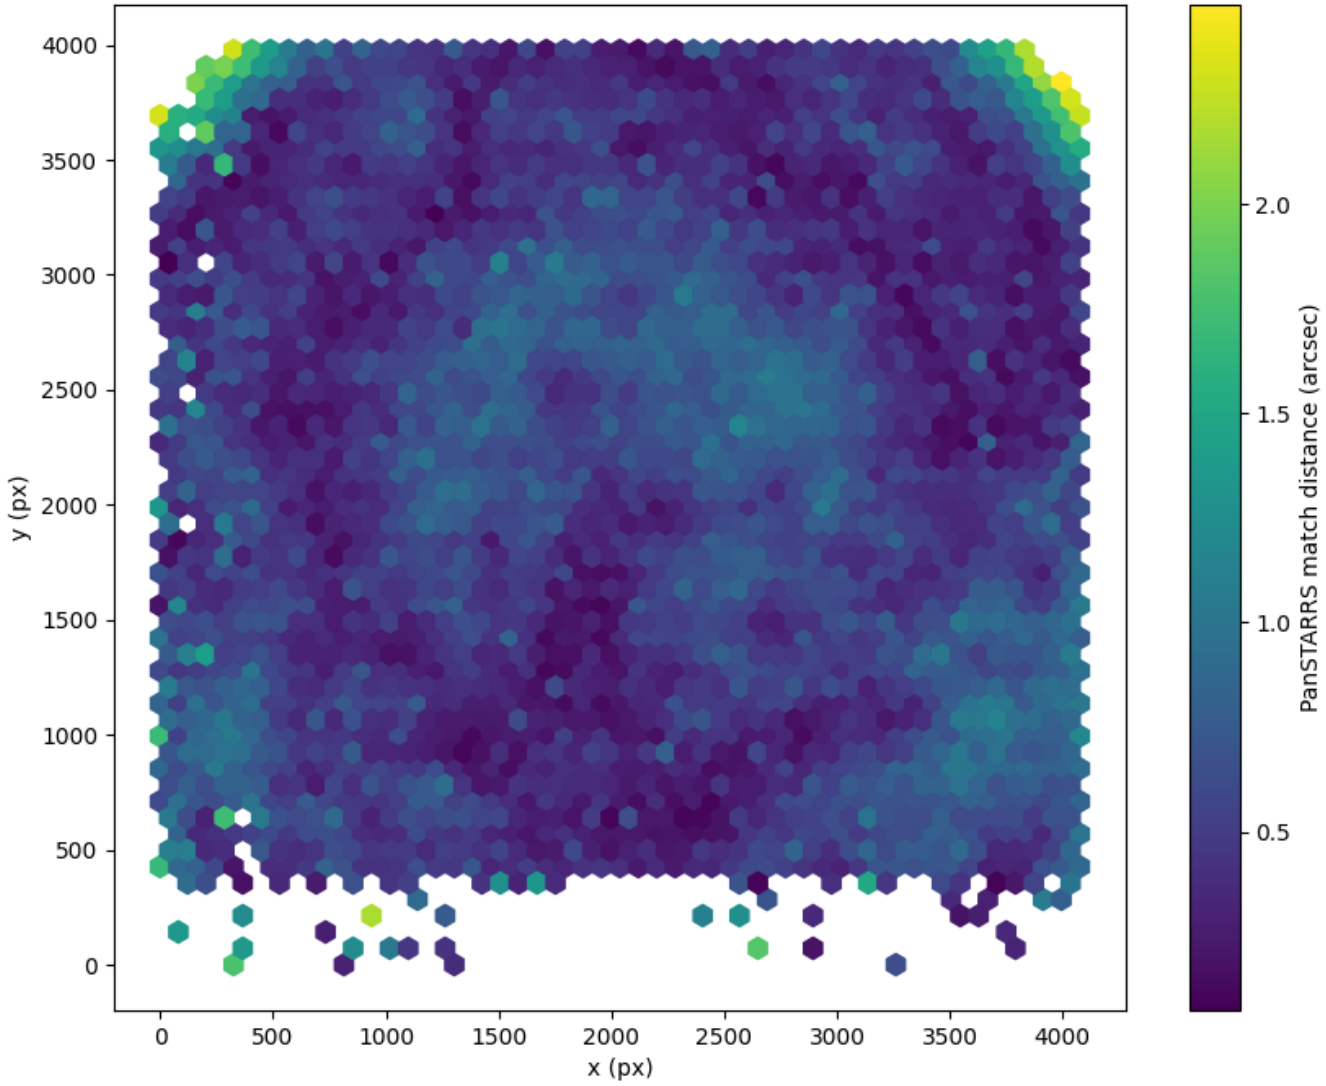

Field 0258
2D field distribution of catalog-matching distance (arcsec) to Pan-STARRS
Hexagon length: 81px

Field 0257
2D field distribution of catalog-matching distance (arcsec) to Pan-STARRS
Hexagon length: 82px