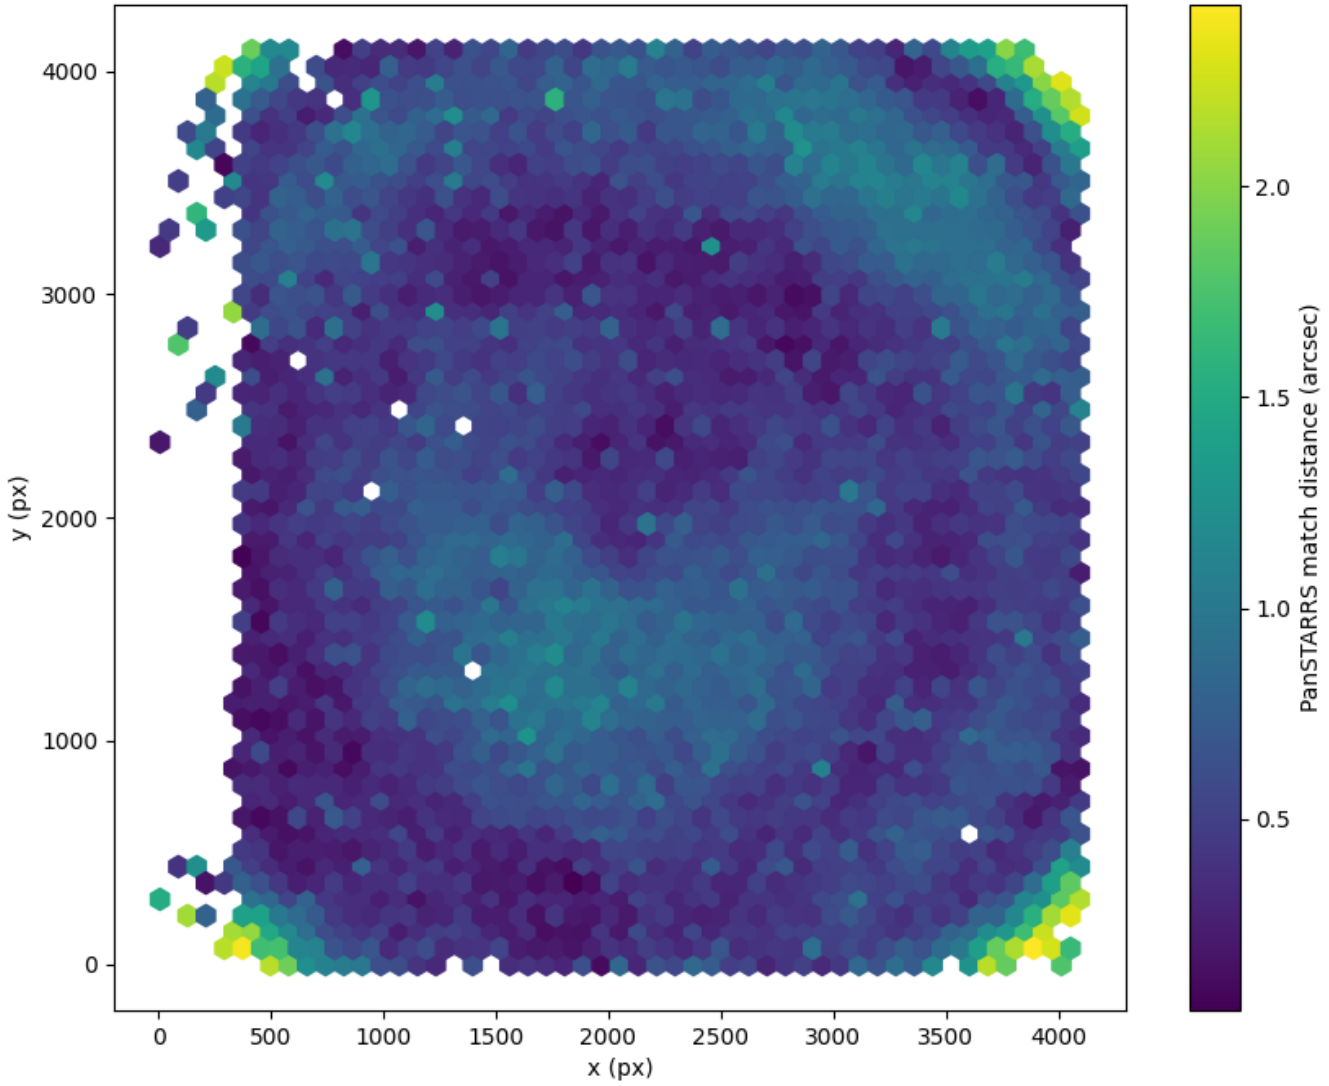

Field 0033
2D field distribution of catalog-matching distance (arcsec) to Pan-STARRS
Hexagon length: 82px

Field 0032
2D field distribution of catalog-matching distance (arcsec) to Pan-STARRS
Hexagon length: 82px