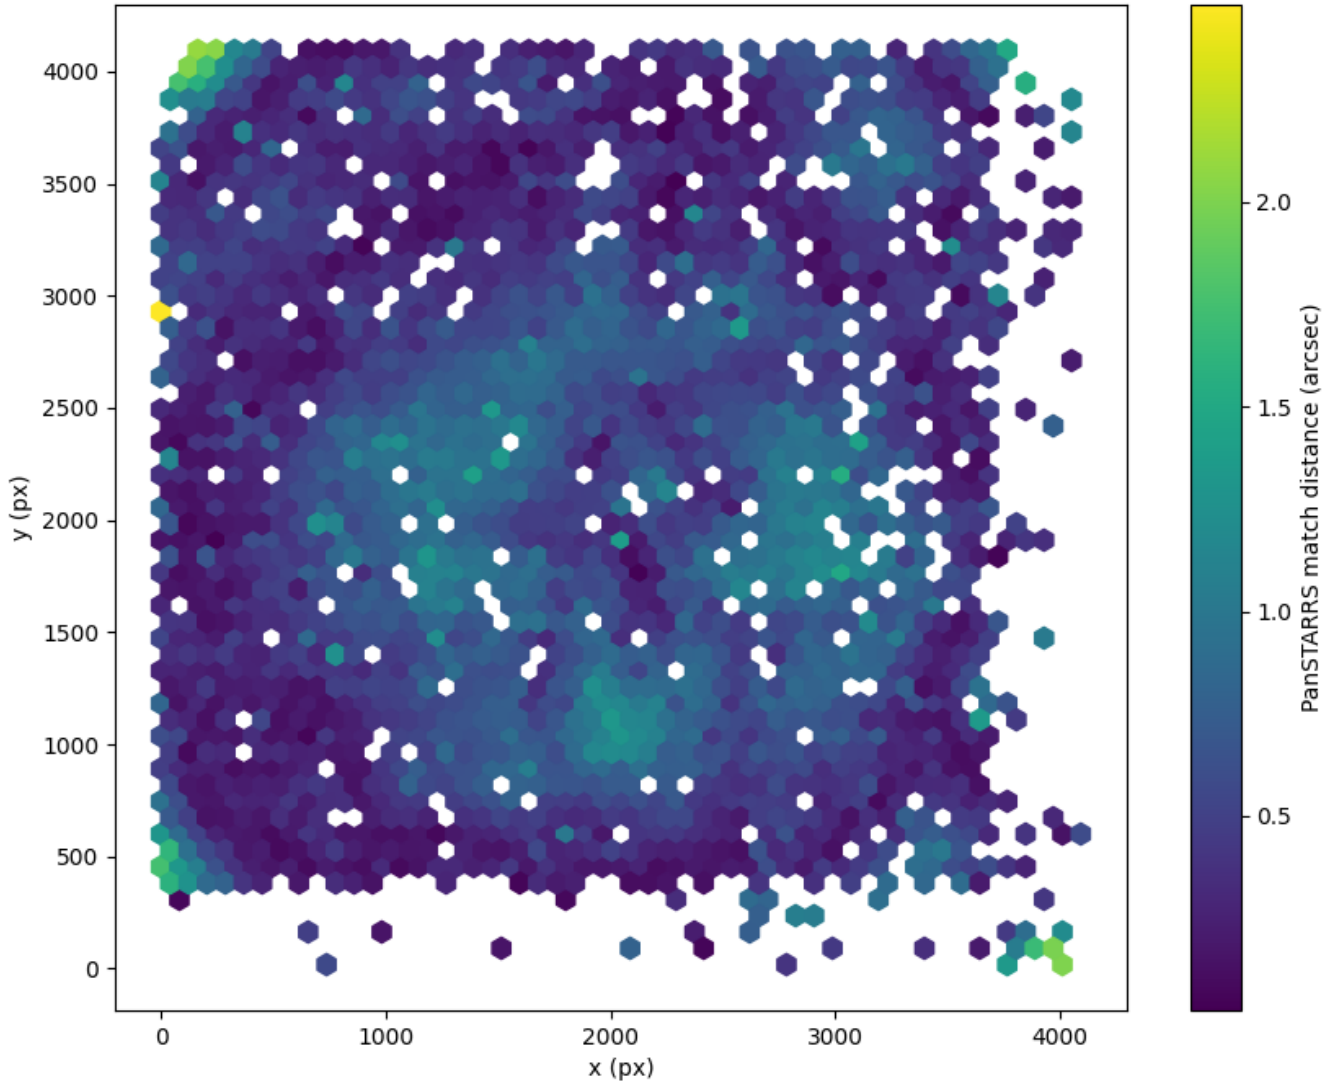

Field 2144
2D field distribution of catalog-matching distance (arcsec) to Pan-STARRS
Hexagon length: 82px

Field 2143
2D field distribution of catalog-matching distance (arcsec) to Pan-STARRS
Hexagon length: 82px