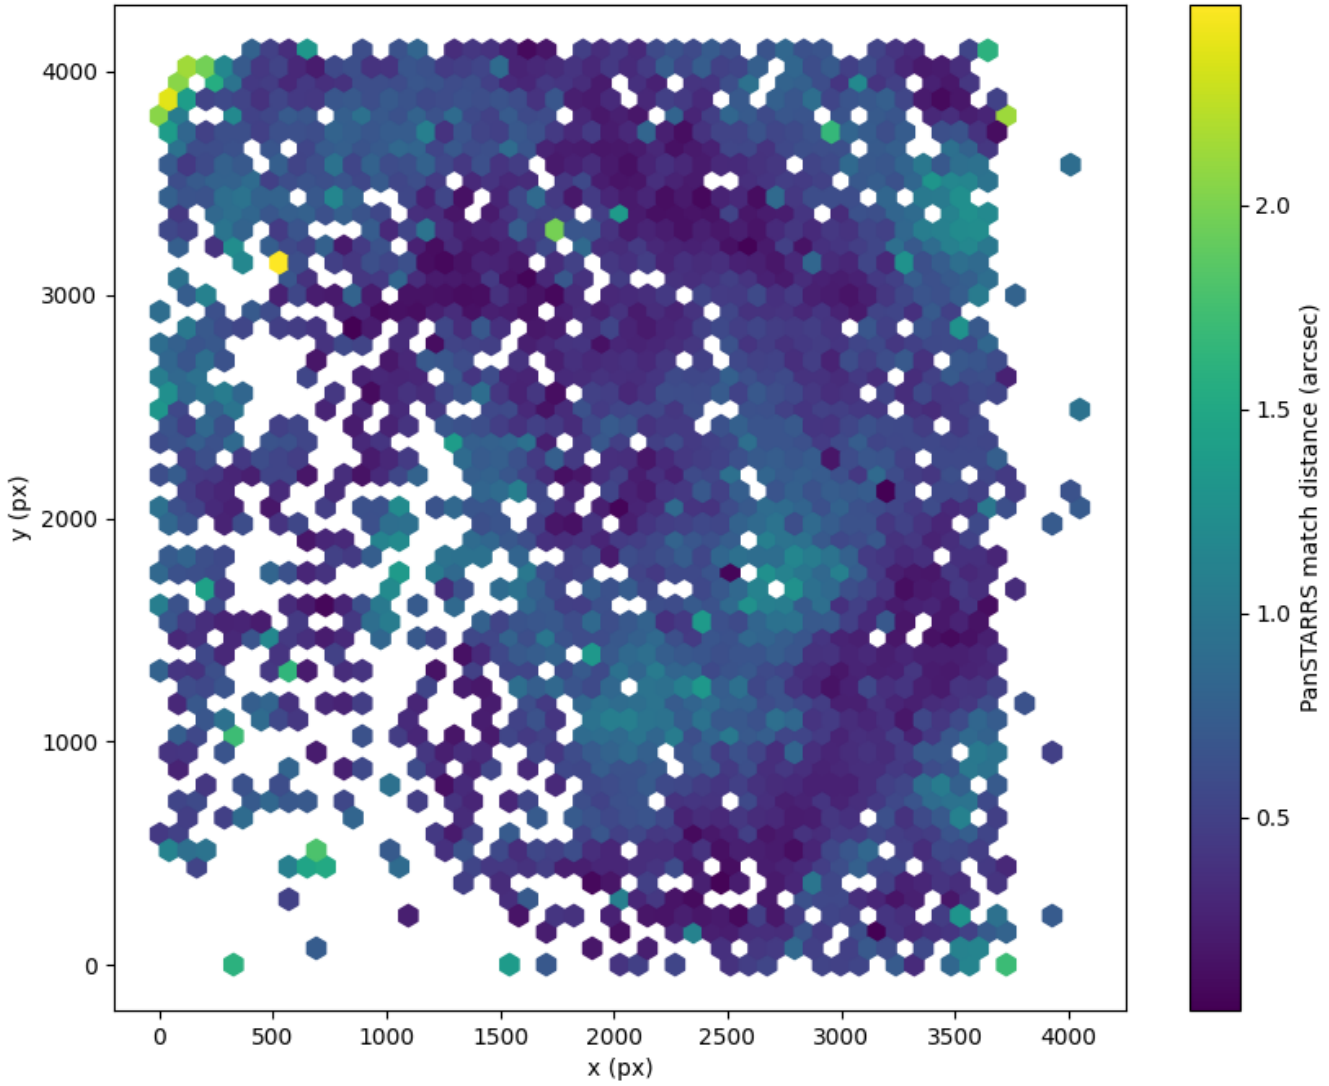

Field 2366
2D field distribution of catalog-matching distance (arcsec) to Pan-STARRS
Hexagon length: 82px

Field 2365
2D field distribution of catalog-matching distance (arcsec) to Pan-STARRS
Hexagon length: 81px