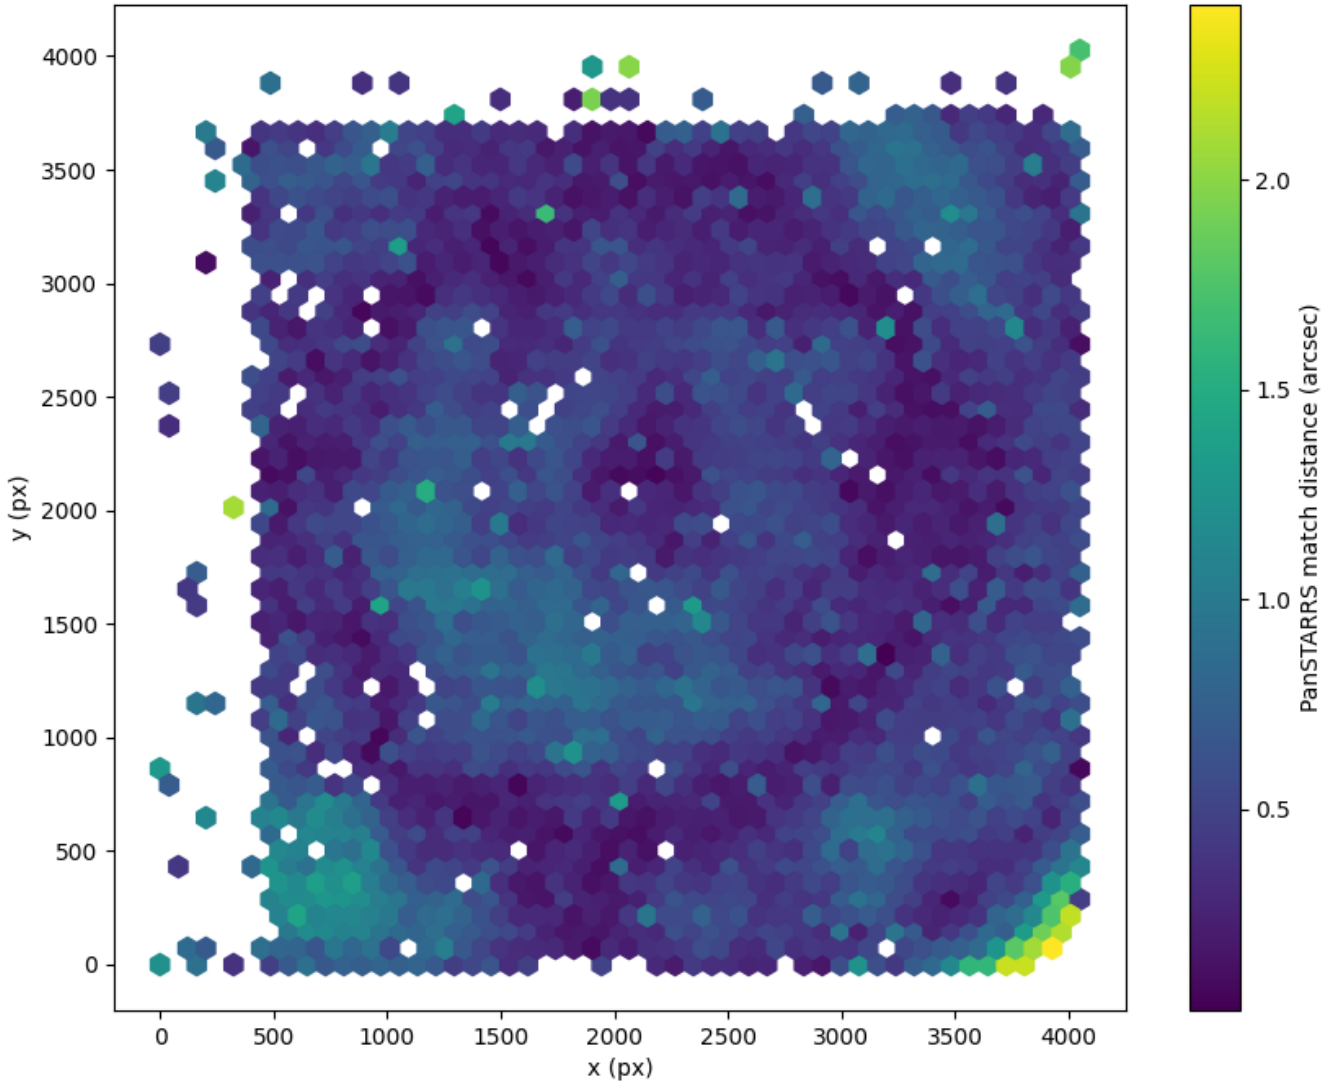

Field 2680
2D field distribution of catalog-matching distance (arcsec) to Pan-STARRS
Hexagon length: 80px

Field 2588
2D field distribution of catalog-matching distance (arcsec) to Pan-STARRS
Hexagon length: 81px