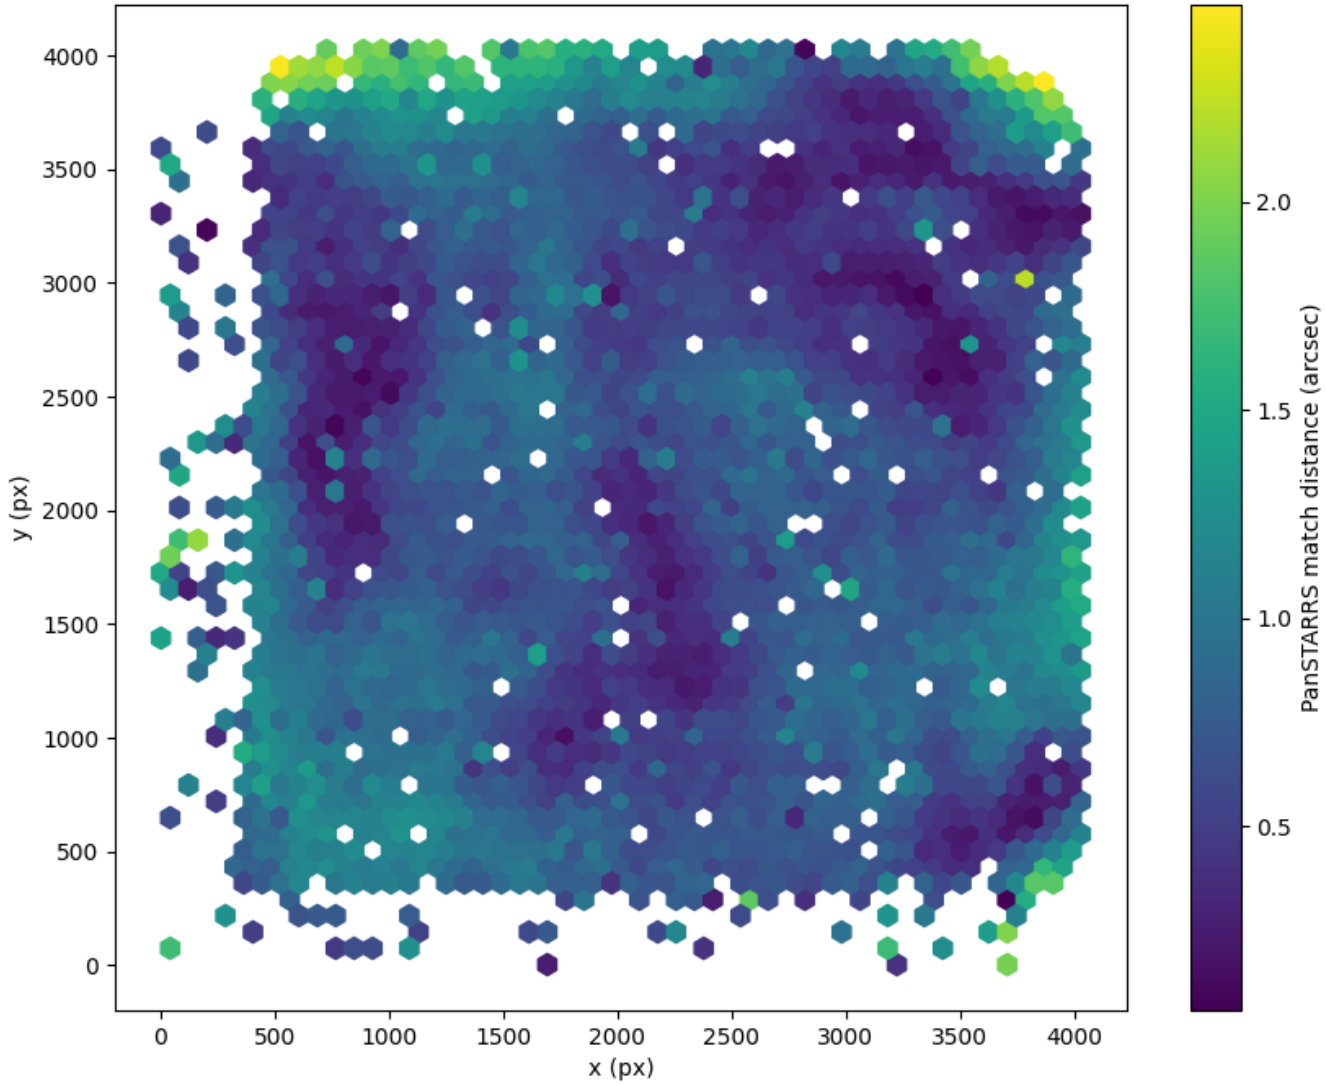

Field 0594
2D field distribution of catalog-matching distance (arcsec) to Pan-STARRS
Hexagon length: 82px

Field 0593
2D field distribution of catalog-matching distance (arcsec) to Pan-STARRS
Hexagon length: 80px