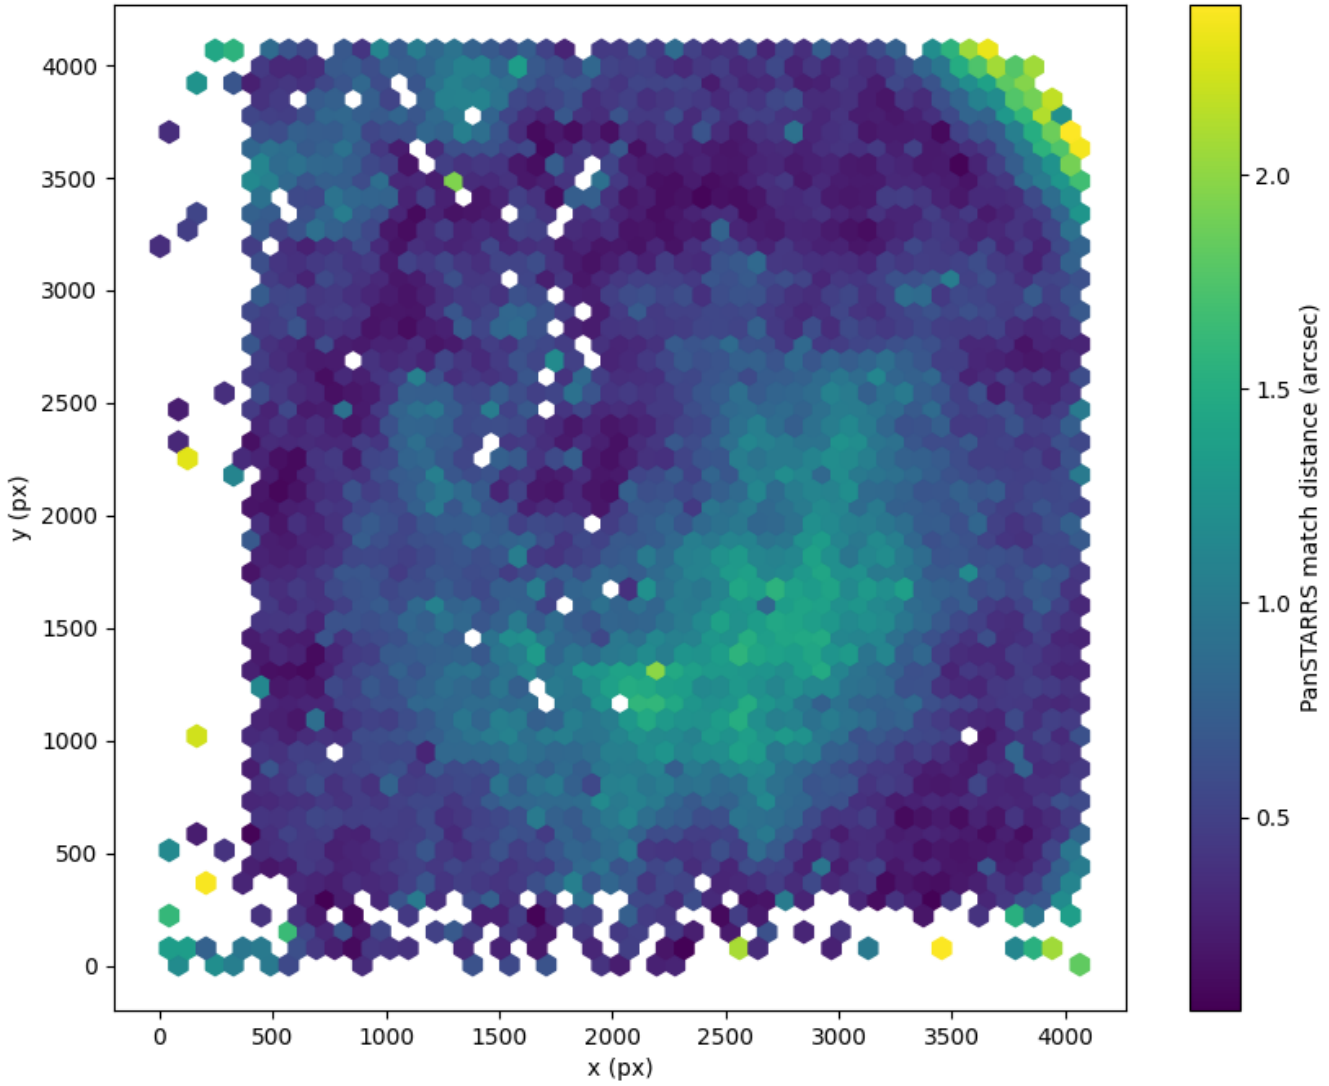

Field 0369
2D field distribution of catalog-matching distance (arcsec) to Pan-STARRS
Hexagon length: 81px

Field 0368
2D field distribution of catalog-matching distance (arcsec) to Pan-STARRS
Hexagon length: 81px