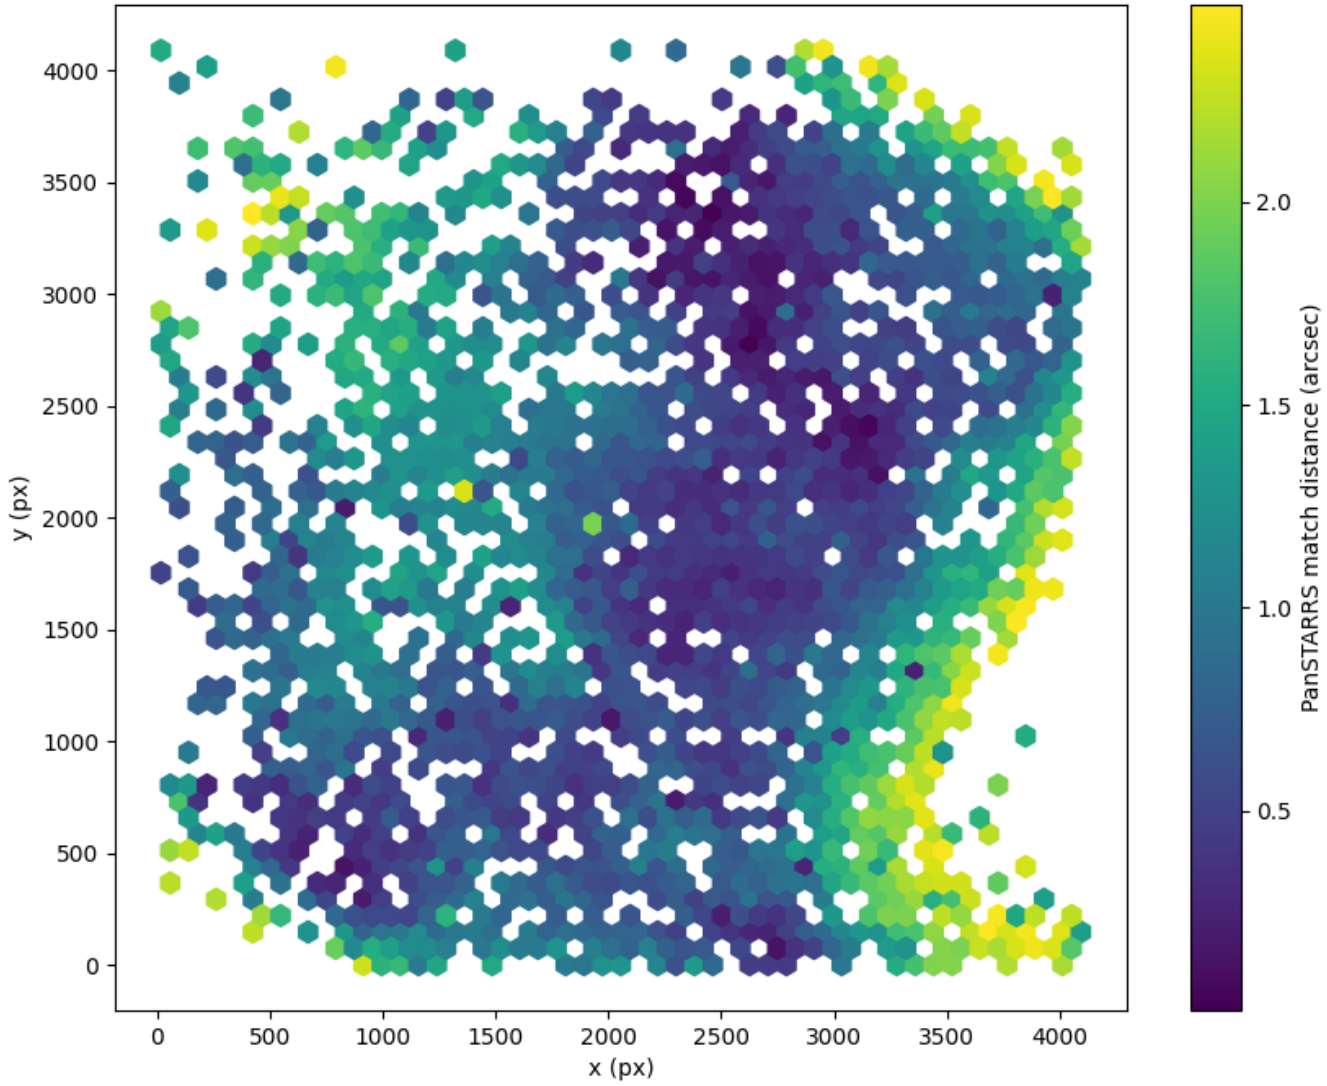

Field 2143
2D field distribution of catalog-matching distance (arcsec) to Pan-STARRS
Hexagon length: 82px

Field 2142
2D field distribution of catalog-matching distance (arcsec) to Pan-STARRS
Hexagon length: 82px