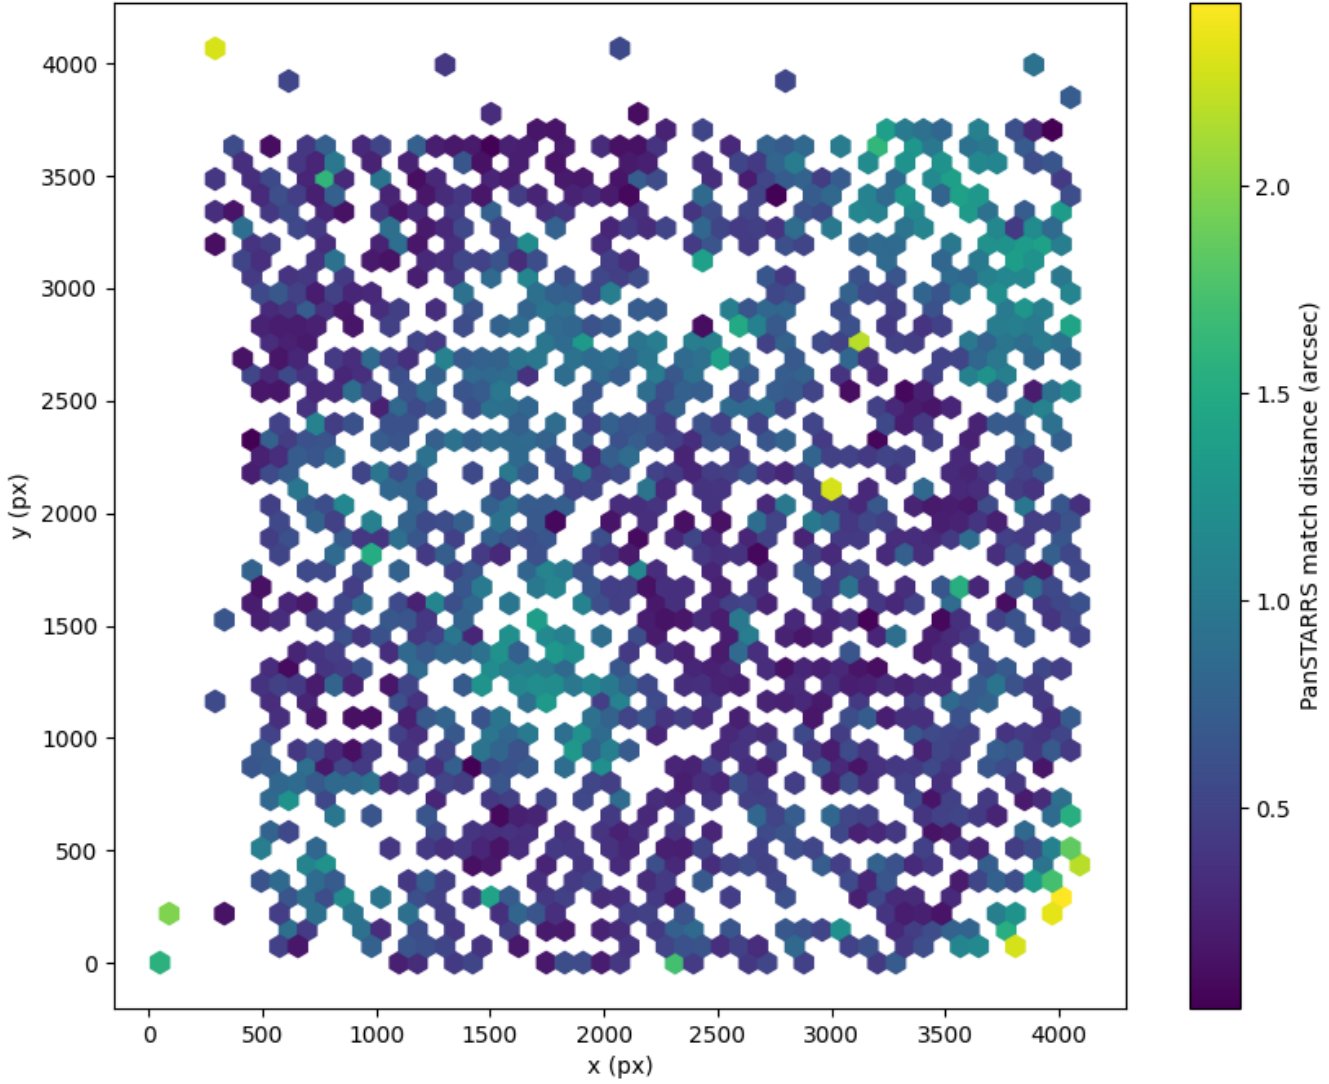

Field 2894
2D field distribution of catalog-matching distance (arcsec) to Pan-STARRS
Hexagon length: 80px

Field 2893
2D field distribution of catalog-matching distance (arcsec) to Pan-STARRS
Hexagon length: 81px