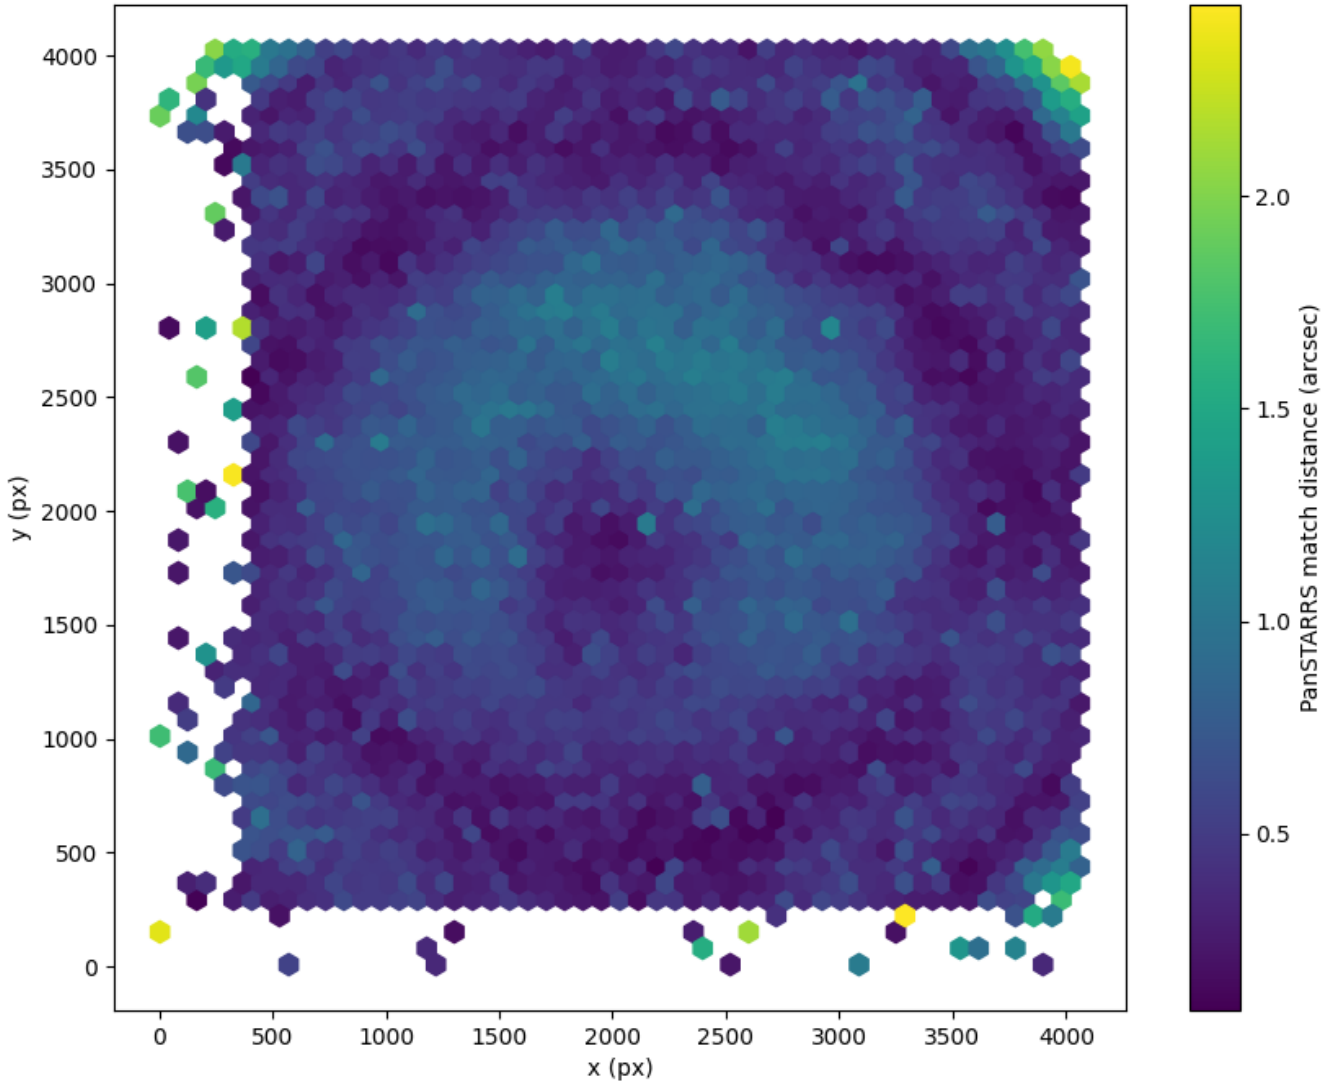

Field 0259
2D field distribution of catalog-matching distance (arcsec) to Pan-STARRS
Hexagon length: 81px

Field 0258
2D field distribution of catalog-matching distance (arcsec) to Pan-STARRS
Hexagon length: 81px