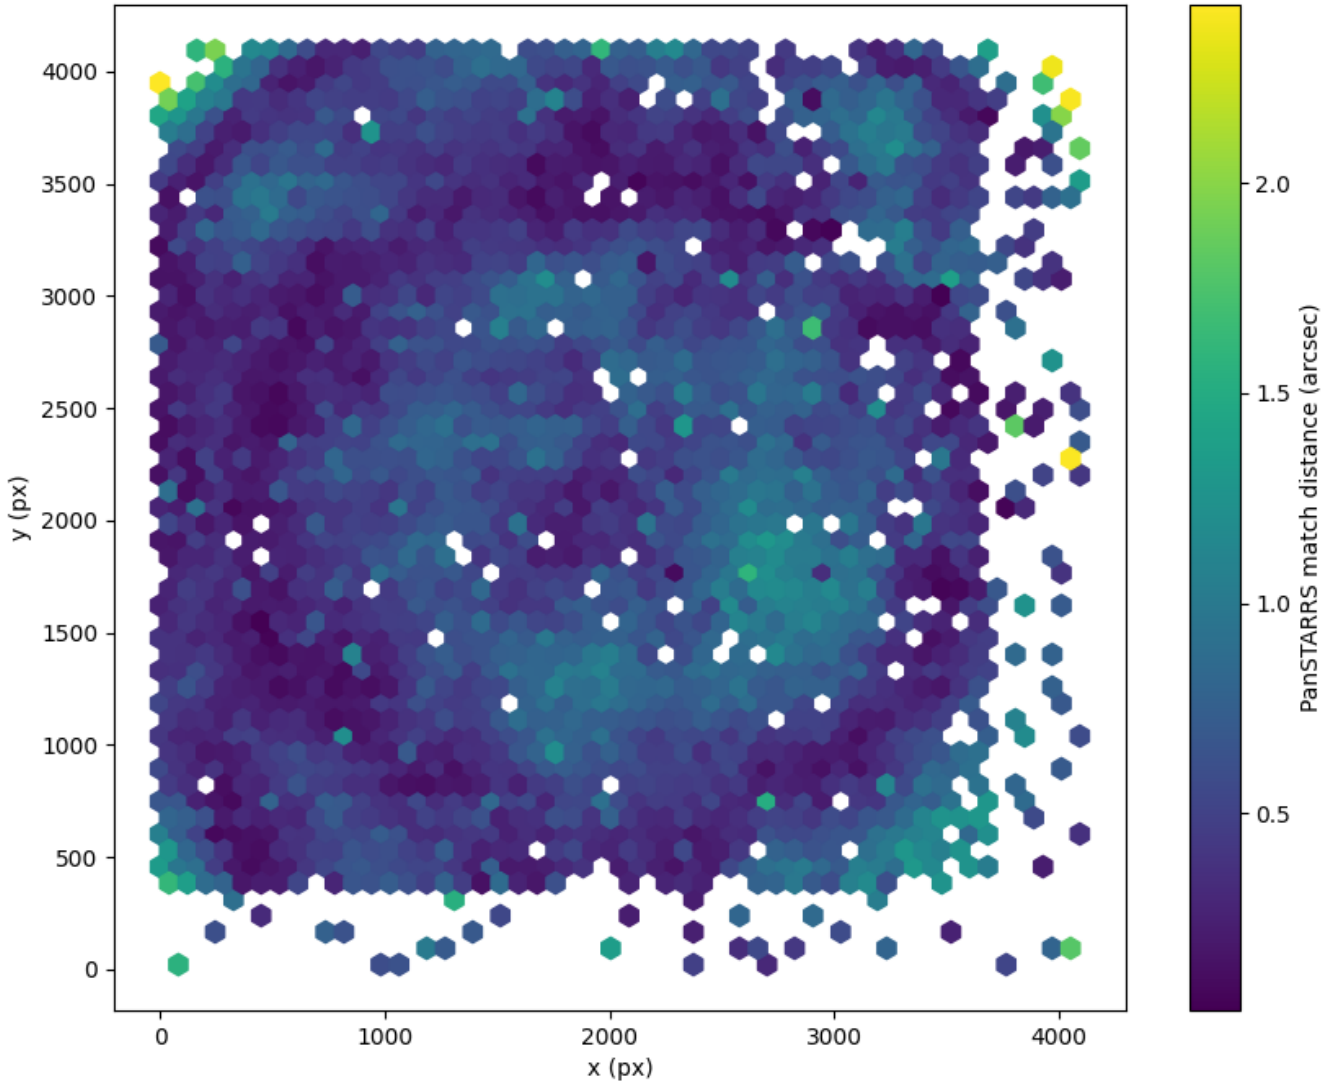

Field 2257
2D field distribution of catalog-matching distance (arcsec) to Pan-STARRS
Hexagon length: 82px

Field 2256
2D field distribution of catalog-matching distance (arcsec) to Pan-STARRS
Hexagon length: 82px