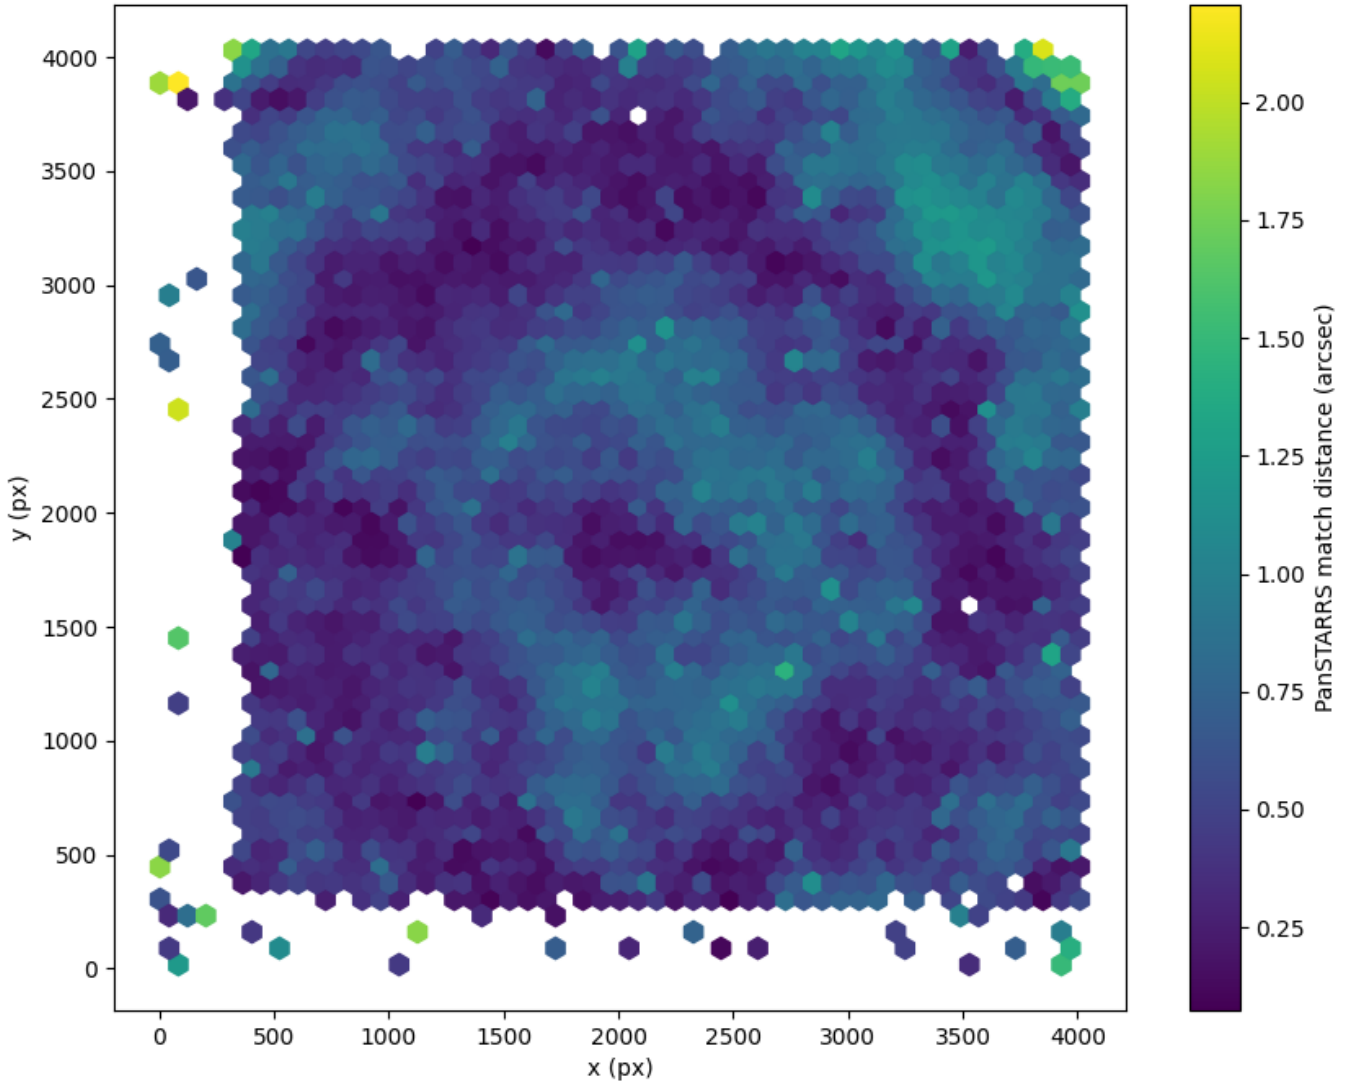

Field 0699
2D field distribution of catalog-matching distance (arcsec) to Pan-STARRS
Hexagon length: 81px

Field 0698
2D field distribution of catalog-matching distance (arcsec) to Pan-STARRS
Hexagon length: 80px