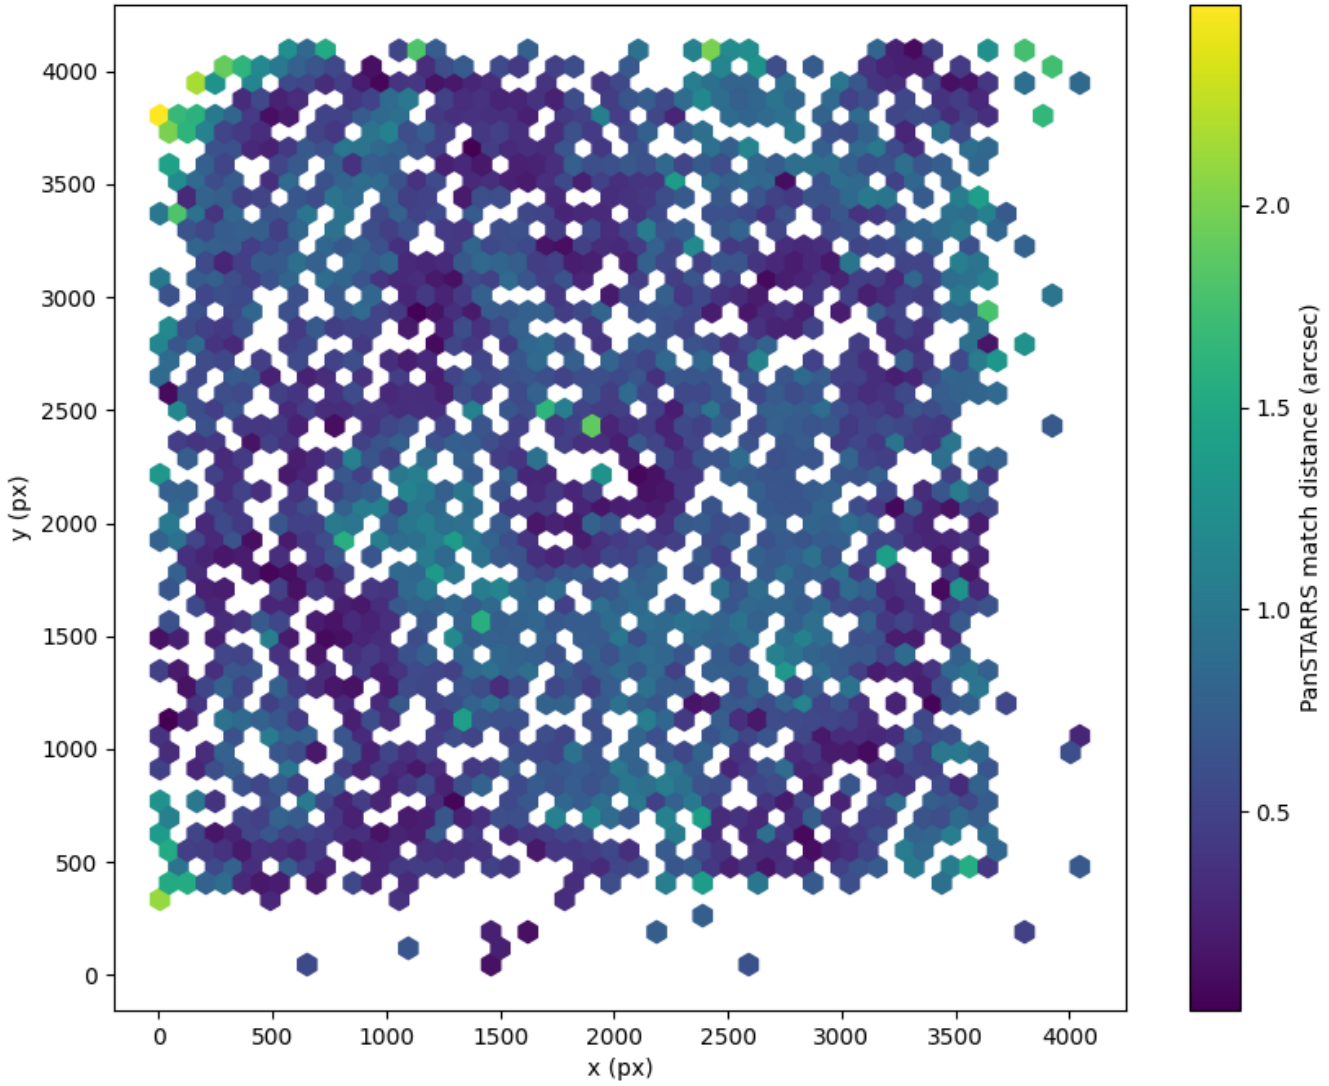

Field 2359
2D field distribution of catalog-matching distance (arcsec) to Pan-STARRS
Hexagon length: 82px

Field 2358
2D field distribution of catalog-matching distance (arcsec) to Pan-STARRS
Hexagon length: 81px