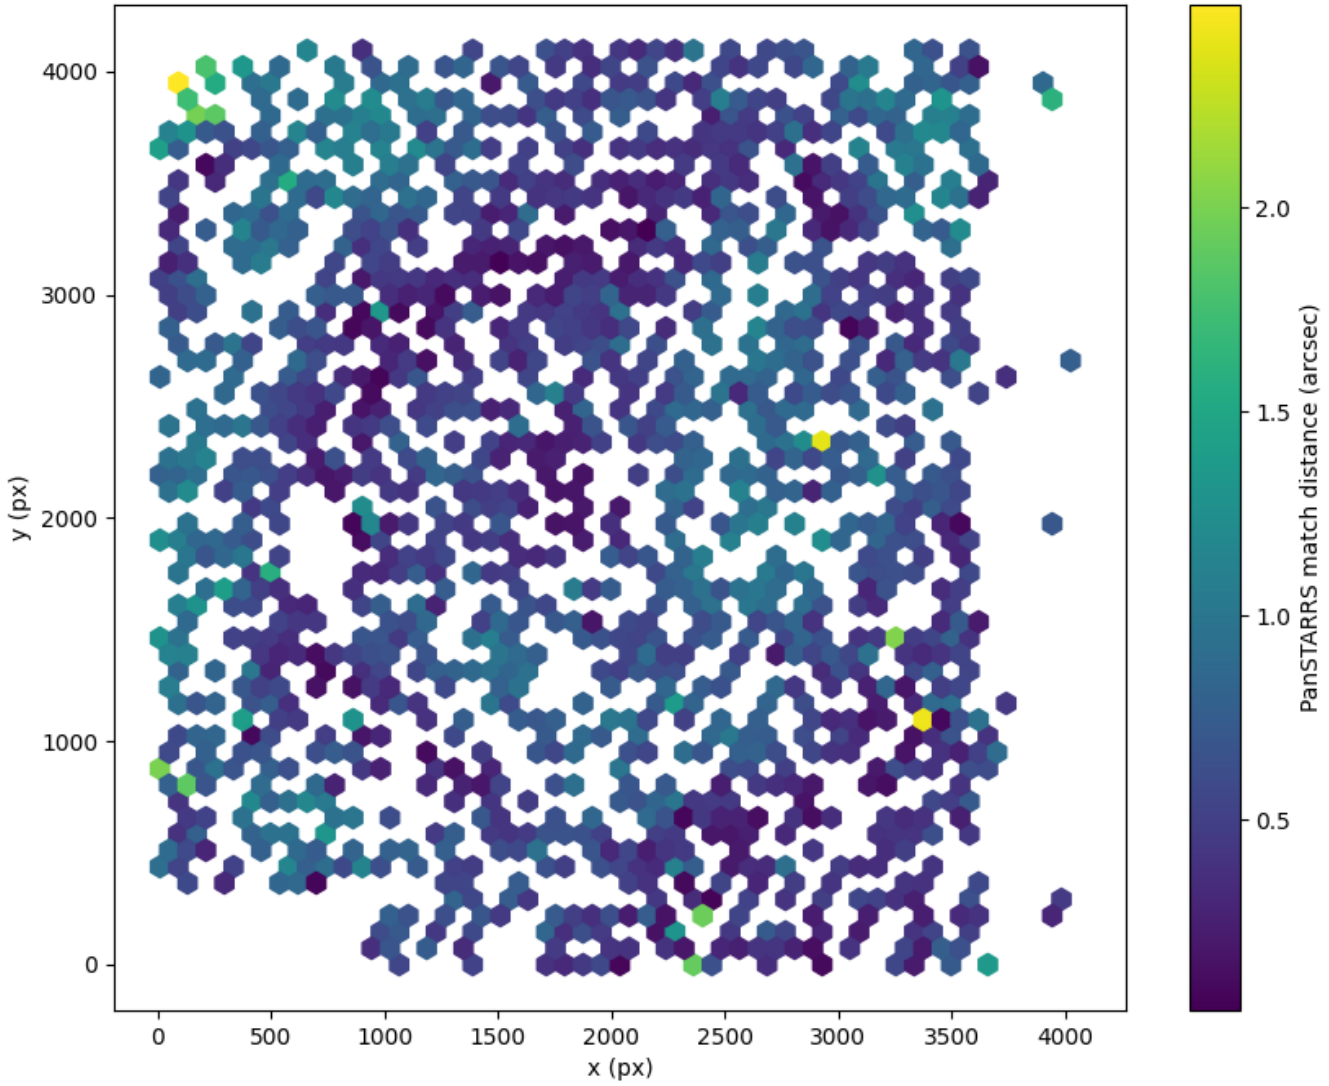

Field 2574
2D field distribution of catalog-matching distance (arcsec) to Pan-STARRS
Hexagon length: 81px

Field 2573
2D field distribution of catalog-matching distance (arcsec) to Pan-STARRS
Hexagon length: 81px