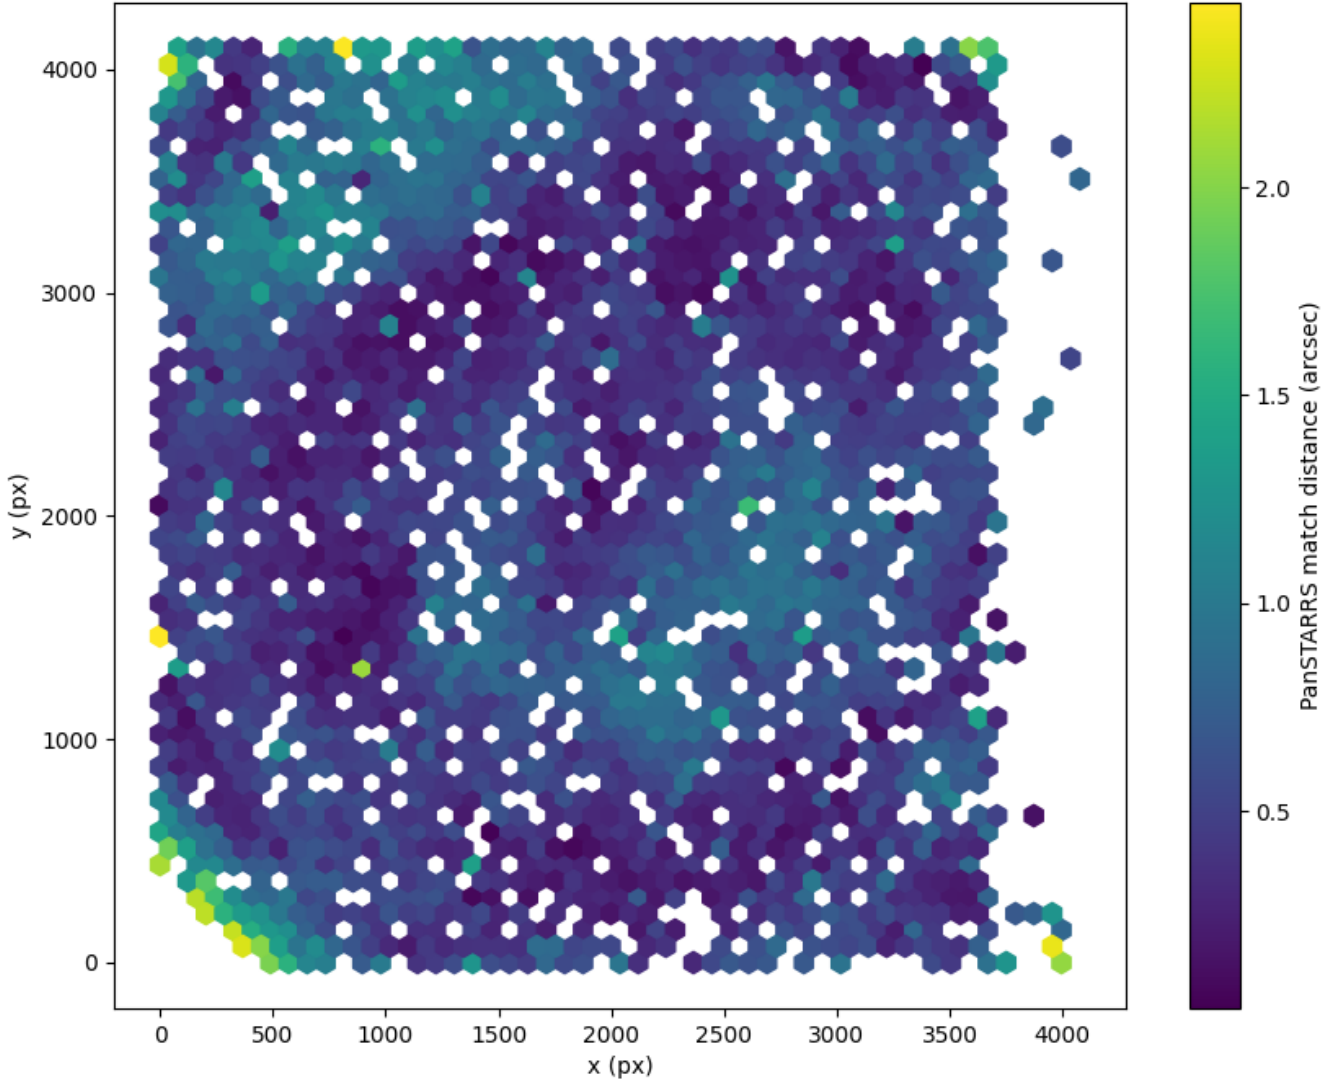

Field 0024
2D field distribution of catalog-matching distance (arcsec) to Pan-STARRS
Hexagon length: 81px

Field 0023
2D field distribution of catalog-matching distance (arcsec) to Pan-STARRS
Hexagon length: 82px