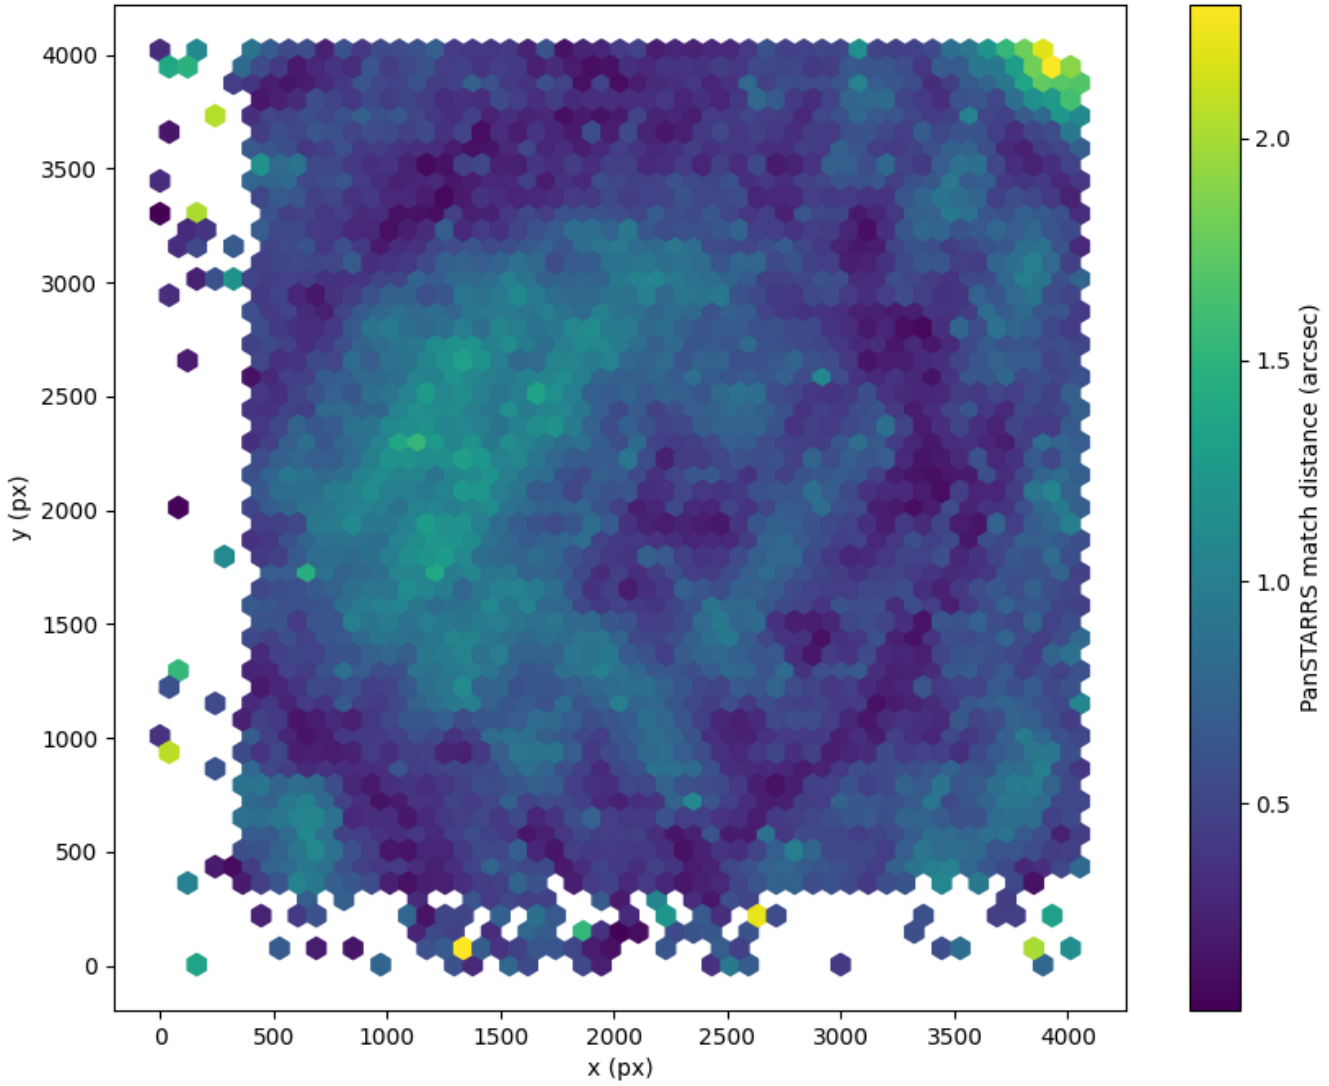

Field 0480
2D field distribution of catalog-matching distance (arcsec) to Pan-STARRS
Hexagon length: 81px

Field 0479
2D field distribution of catalog-matching distance (arcsec) to Pan-STARRS
Hexagon length: 81px