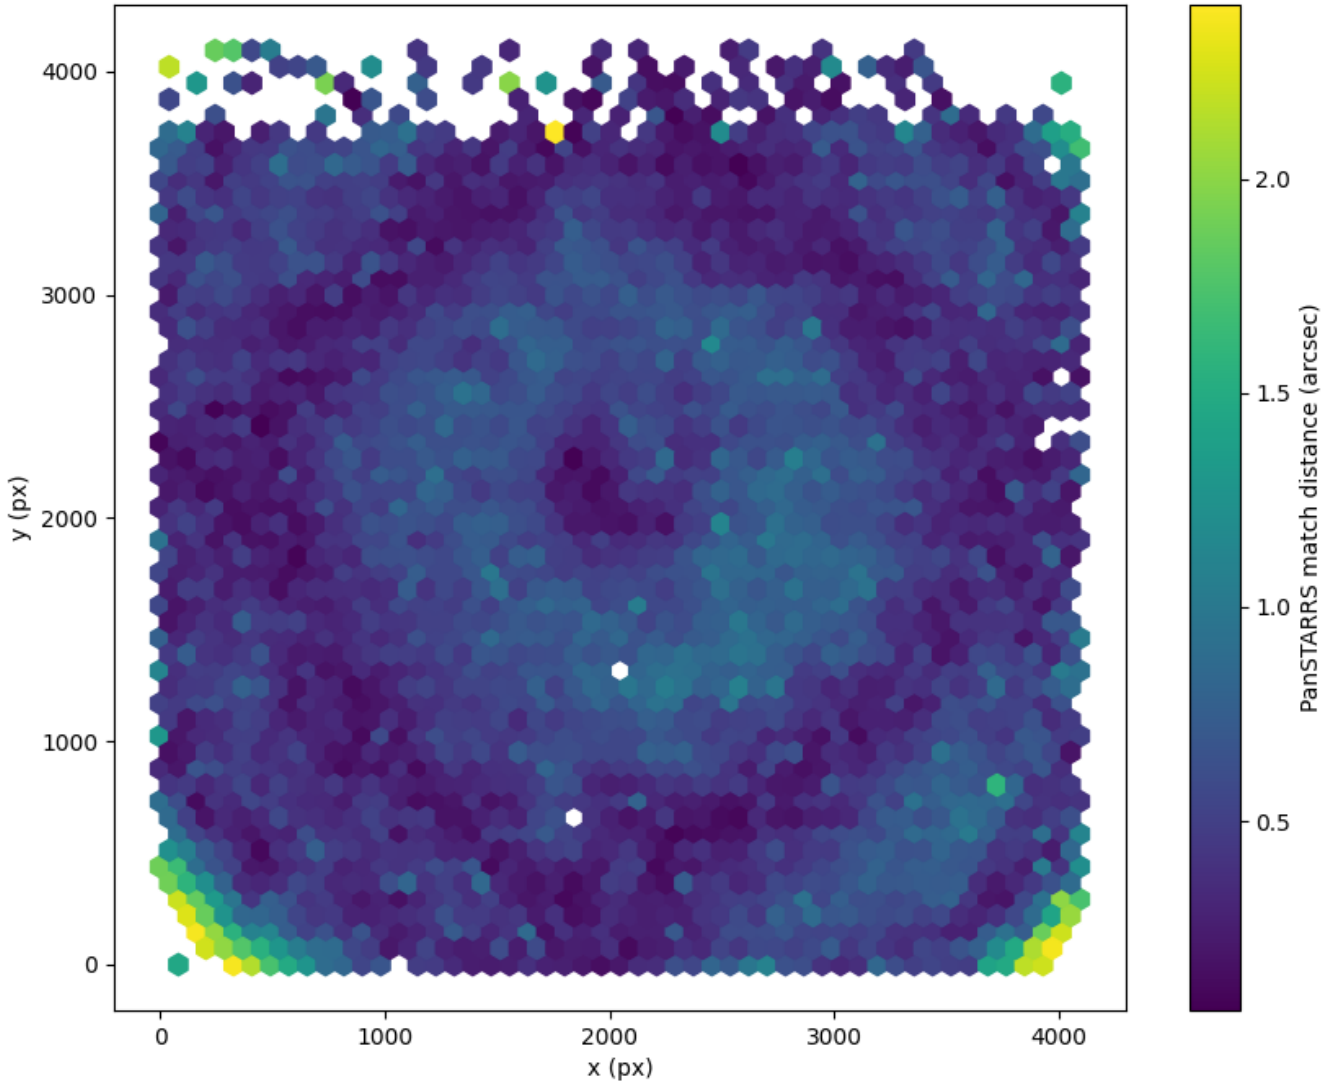

Field 0146
2D field distribution of catalog-matching distance (arcsec) to Pan-STARRS
Hexagon length: 82px

Field 0145
2D field distribution of catalog-matching distance (arcsec) to Pan-STARRS
Hexagon length: 82px