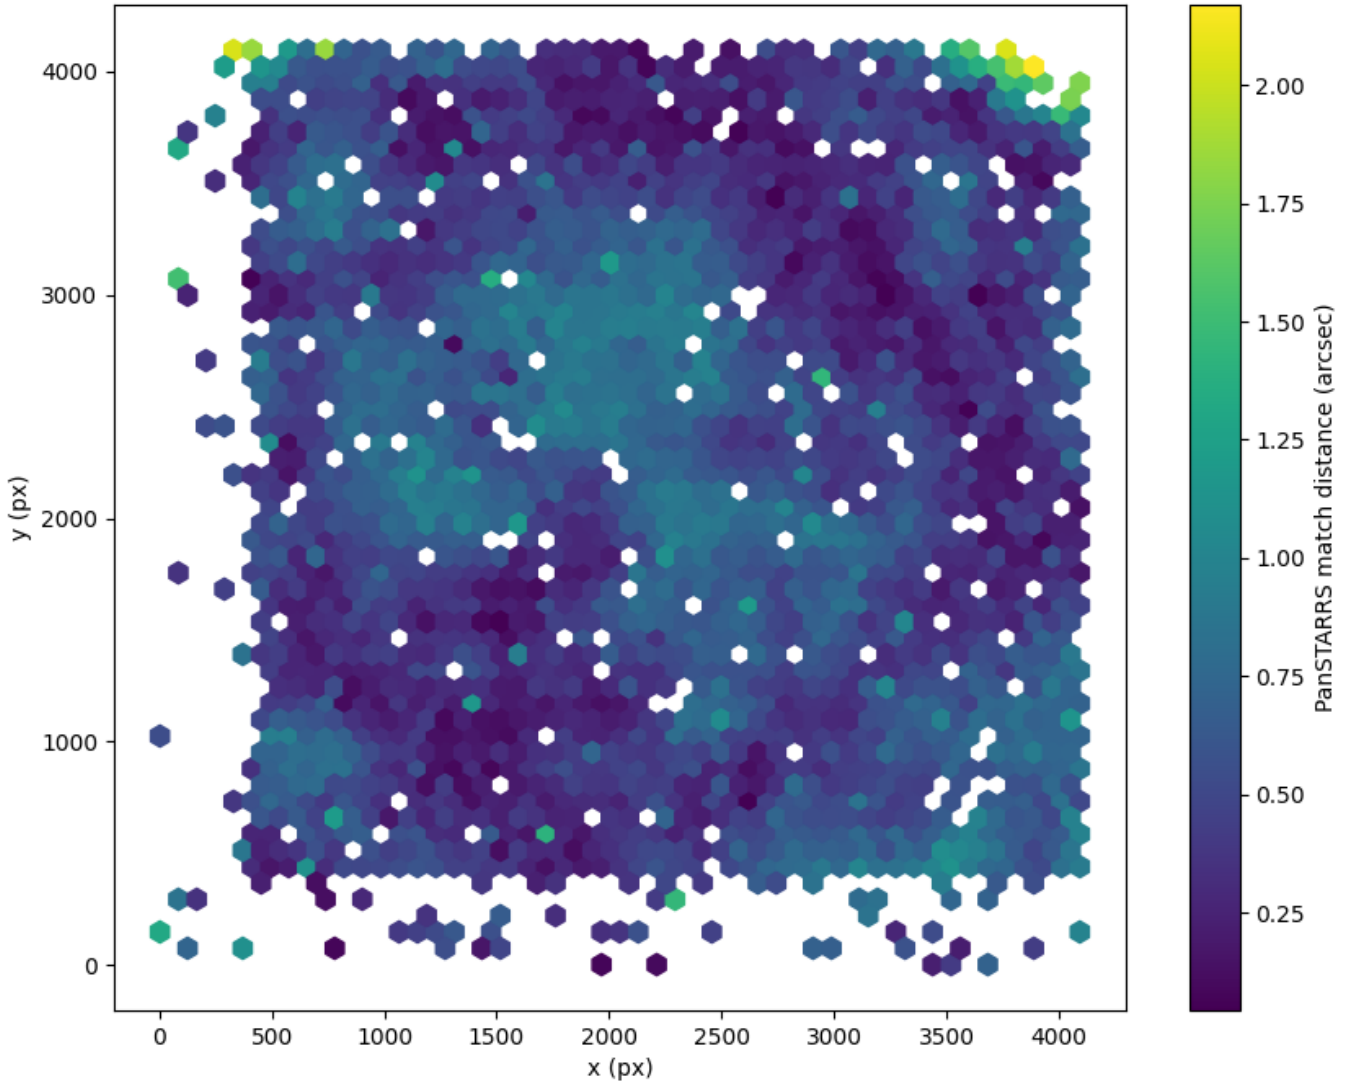

Field 0595
2D field distribution of catalog-matching distance (arcsec) to Pan-STARRS
Hexagon length: 82px

Field 0594
2D field distribution of catalog-matching distance (arcsec) to Pan-STARRS
Hexagon length: 82px