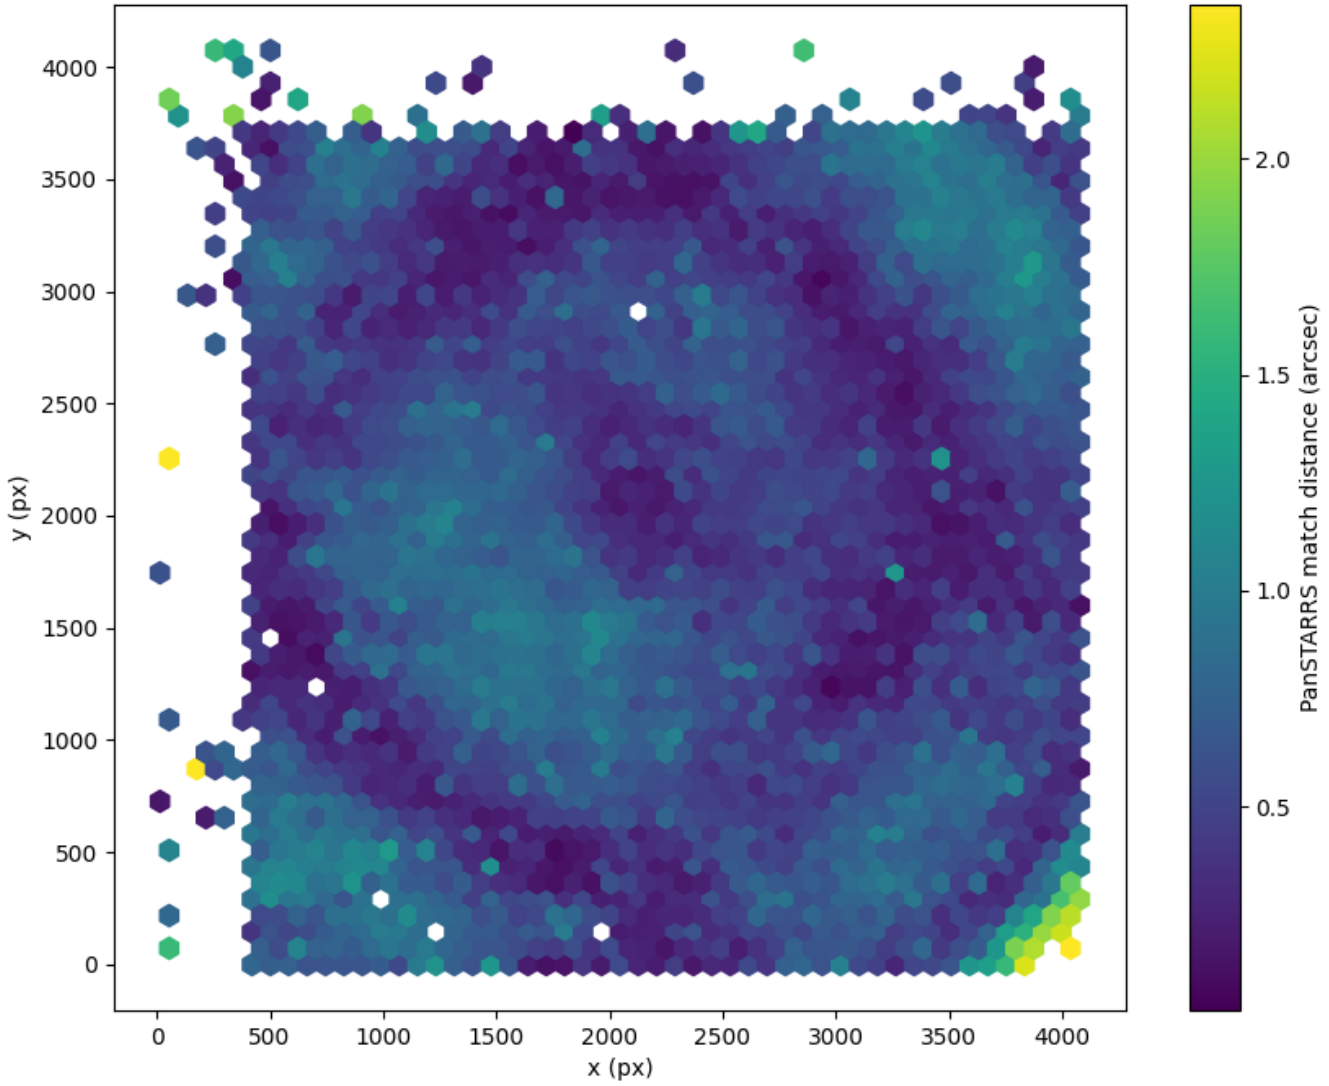

Field 2259
2D field distribution of catalog-matching distance (arcsec) to Pan-STARRS
Hexagon length: 81px

Field 2258
2D field distribution of catalog-matching distance (arcsec) to Pan-STARRS
Hexagon length: 81px