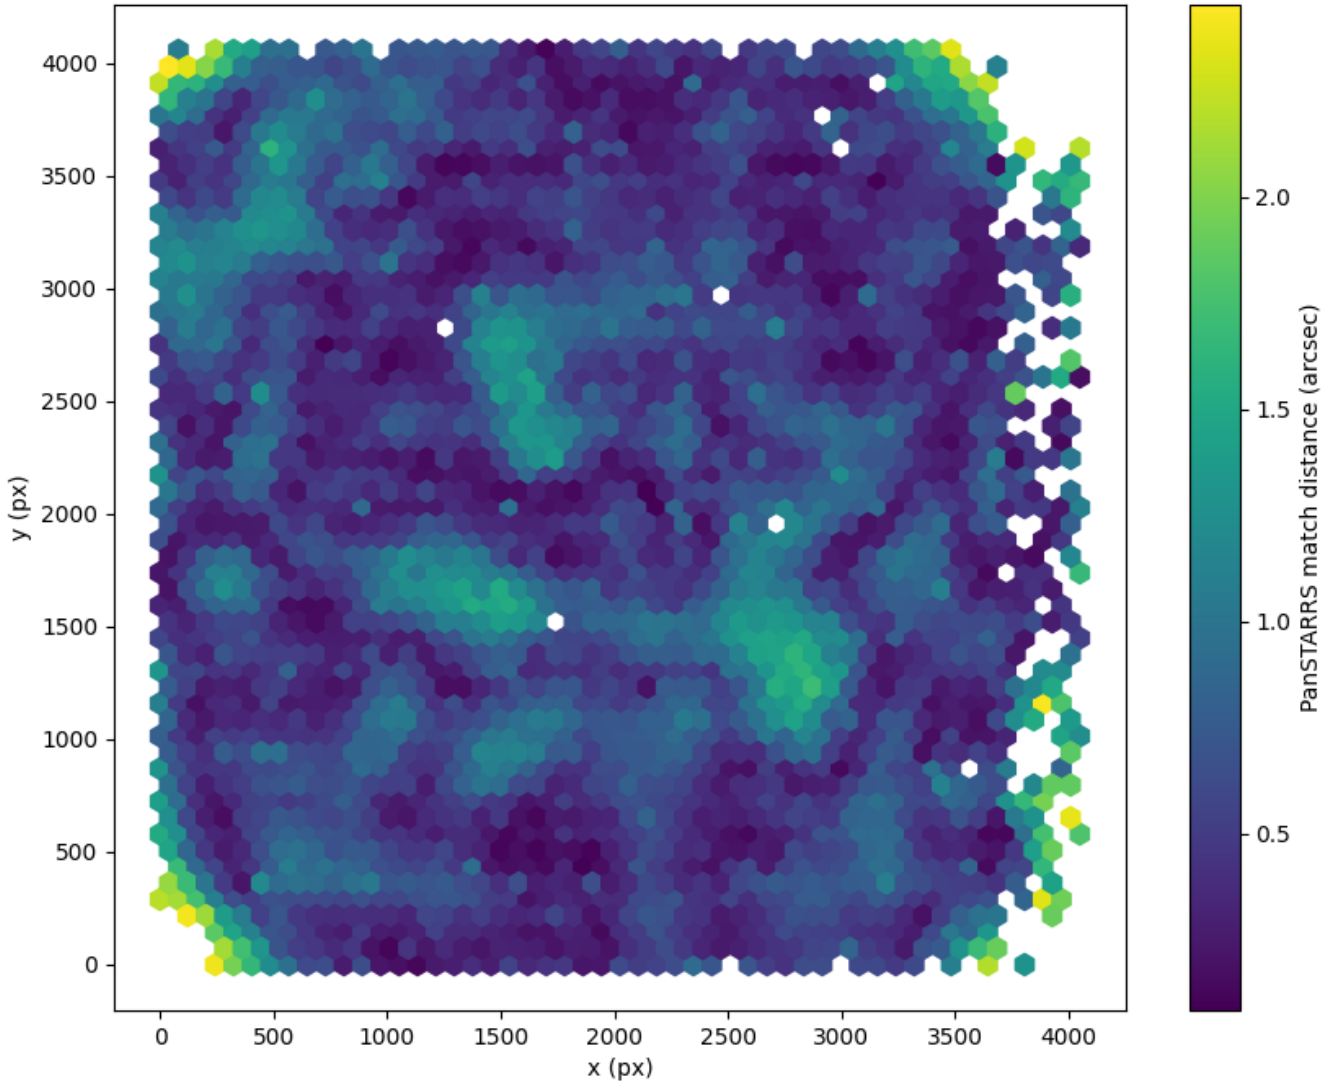

Field 0031
2D field distribution of catalog-matching distance (arcsec) to Pan-STARRS
Hexagon length: 81px

Field 0030
2D field distribution of catalog-matching distance (arcsec) to Pan-STARRS
Hexagon length: 81px