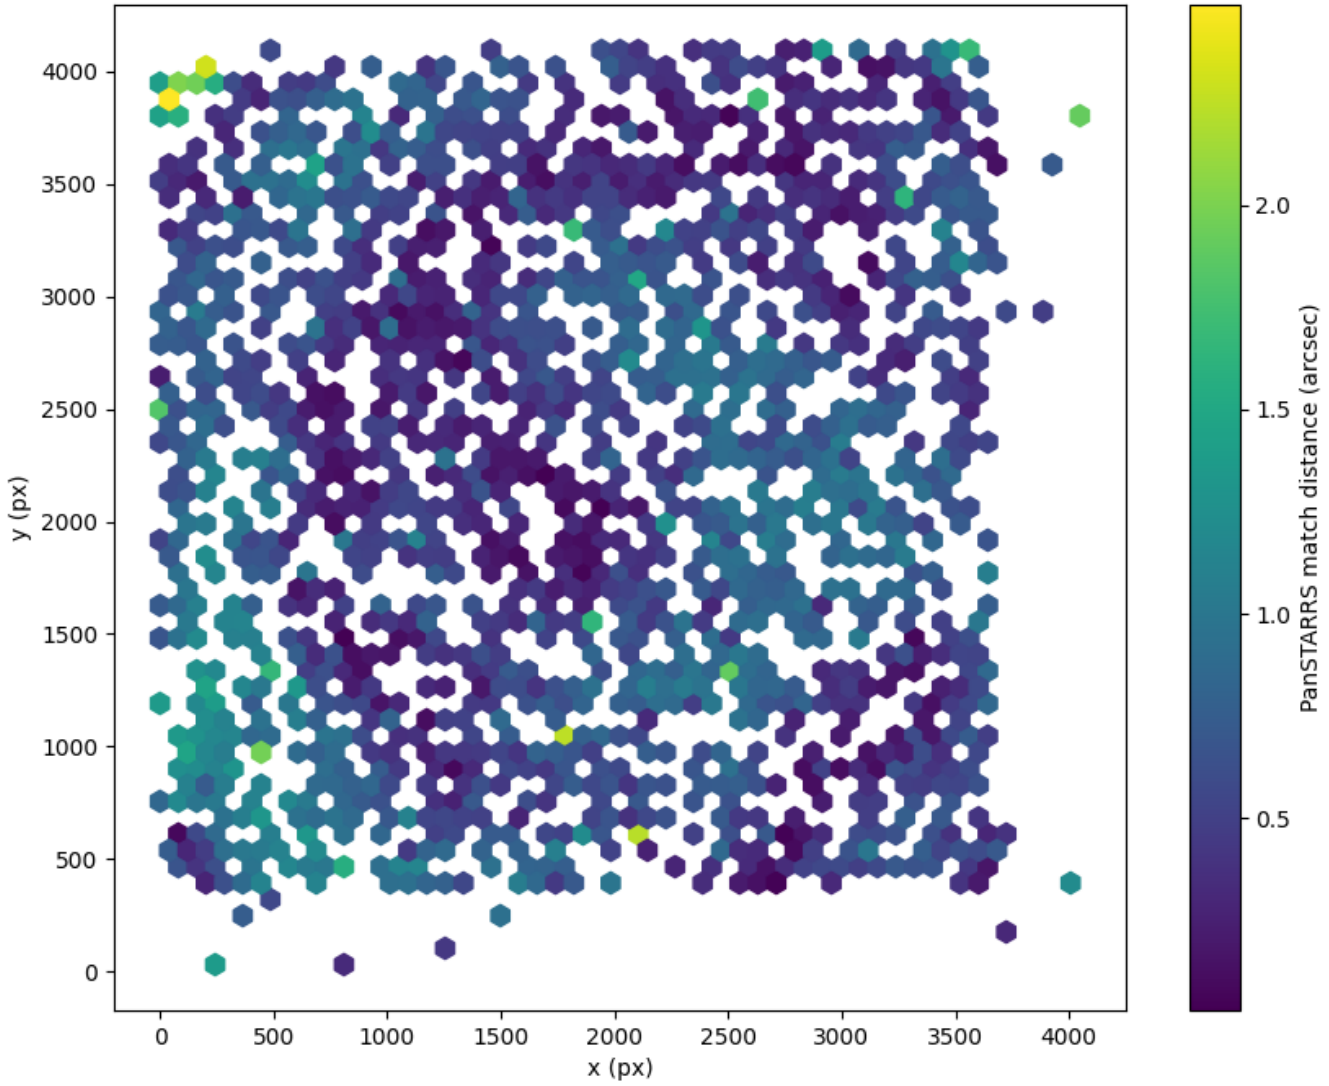

Field 2467
2D field distribution of catalog-matching distance (arcsec) to Pan-STARRS
Hexagon length: 82px

Field 2466
2D field distribution of catalog-matching distance (arcsec) to Pan-STARRS
Hexagon length: 81px