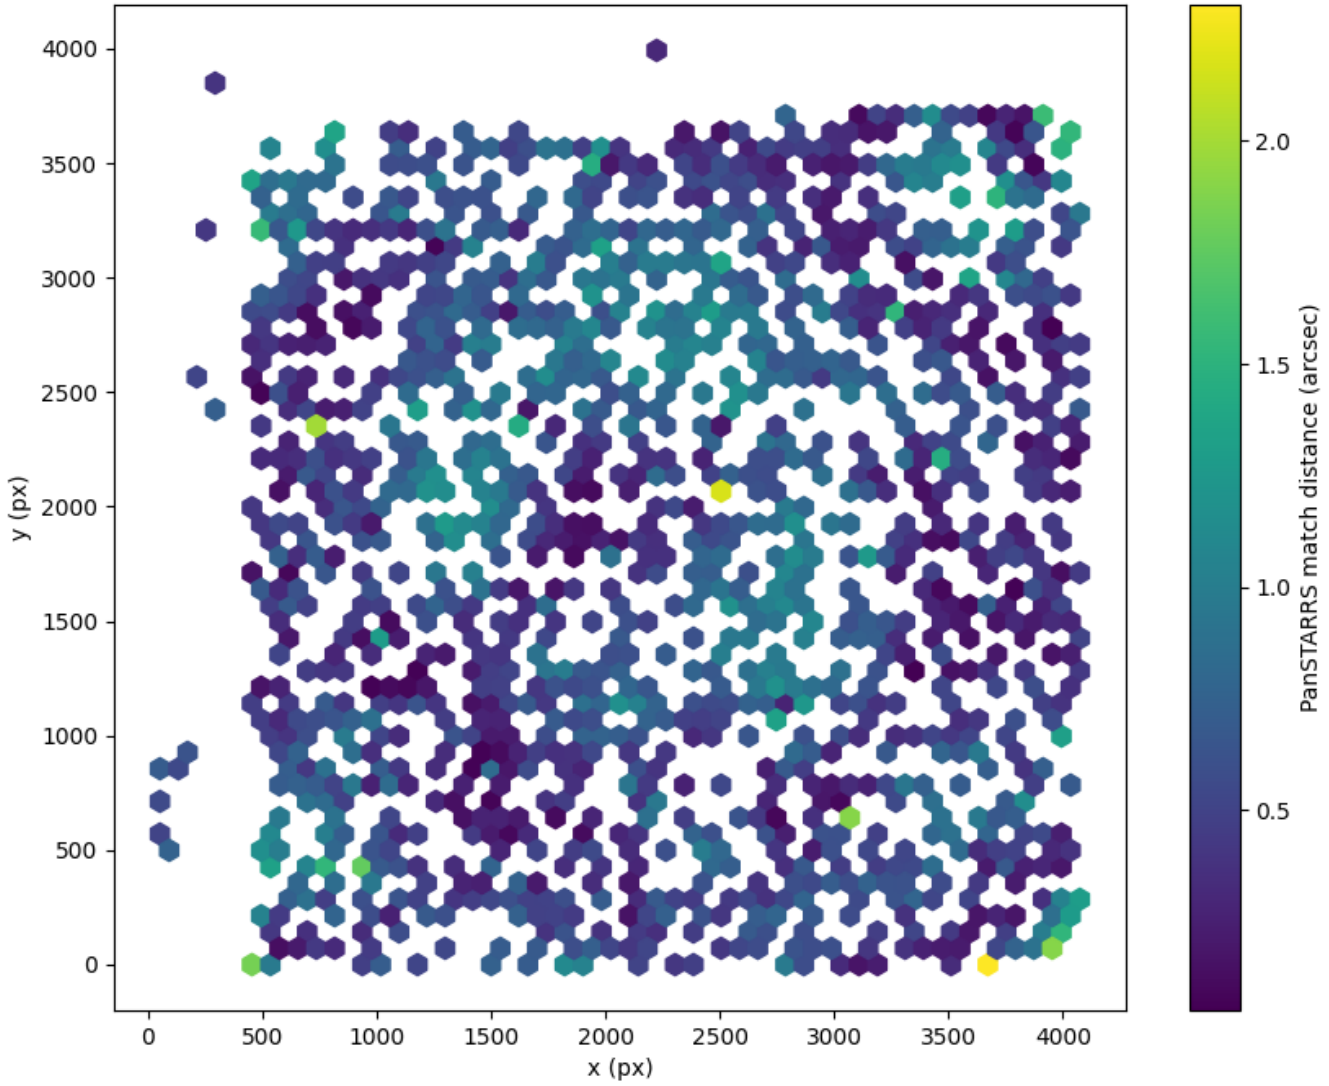

Field 2790
2D field distribution of catalog-matching distance (arcsec) to Pan-STARRS
Hexagon length: 82px

Field 2789
2D field distribution of catalog-matching distance (arcsec) to Pan-STARRS
Hexagon length: 80px