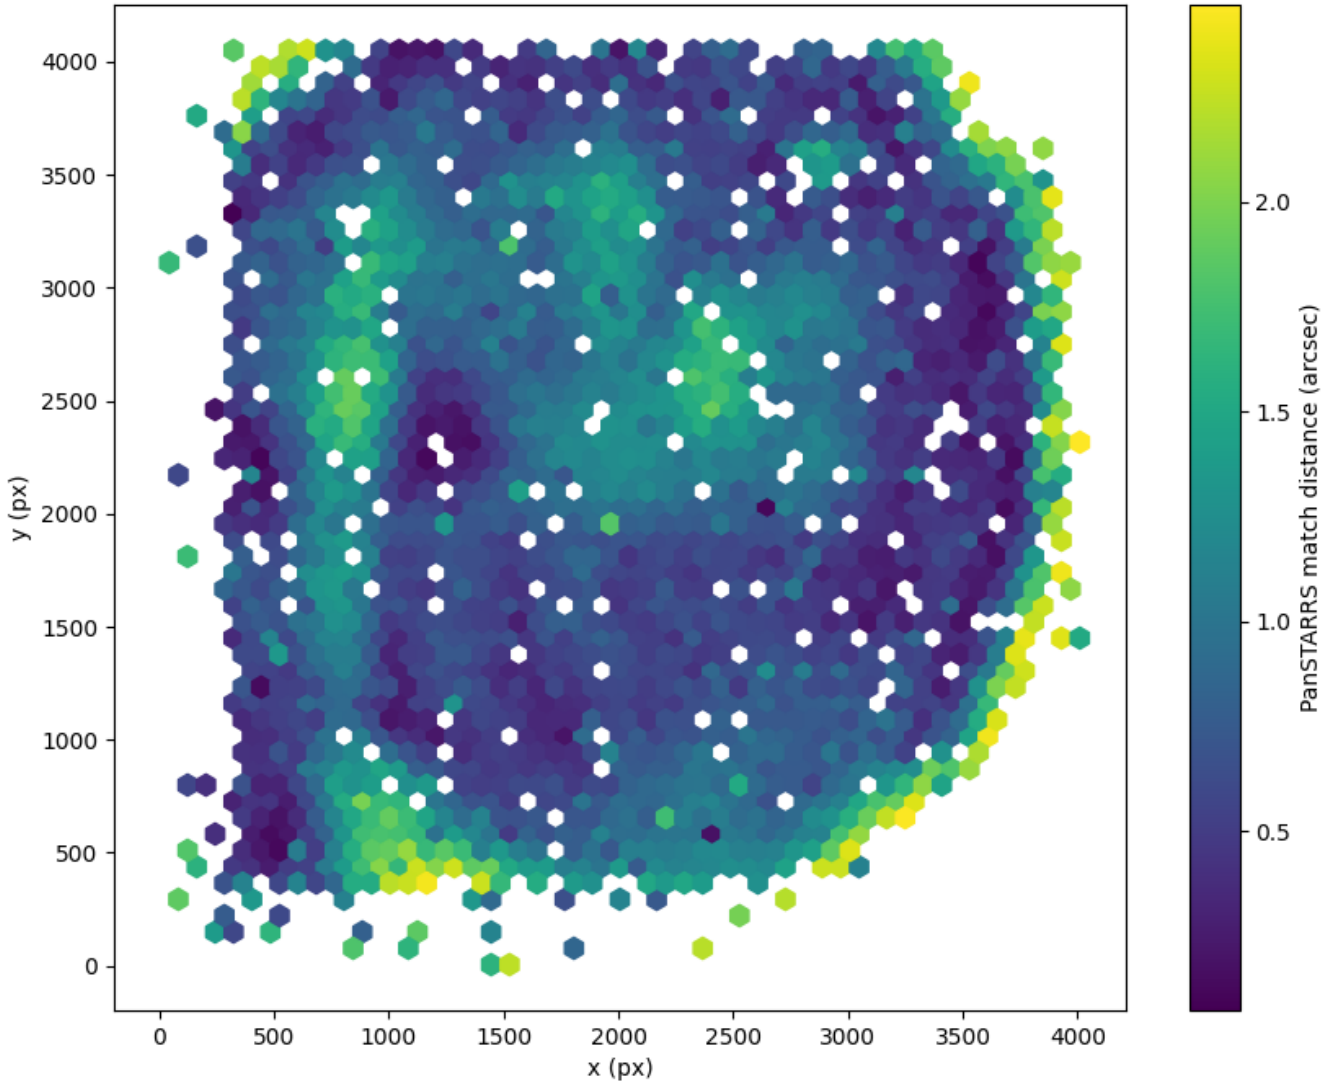

Field 0376
2D field distribution of catalog-matching distance (arcsec) to Pan-STARRS
Hexagon length: 81px

Field 0375
2D field distribution of catalog-matching distance (arcsec) to Pan-STARRS
Hexagon length: 80px