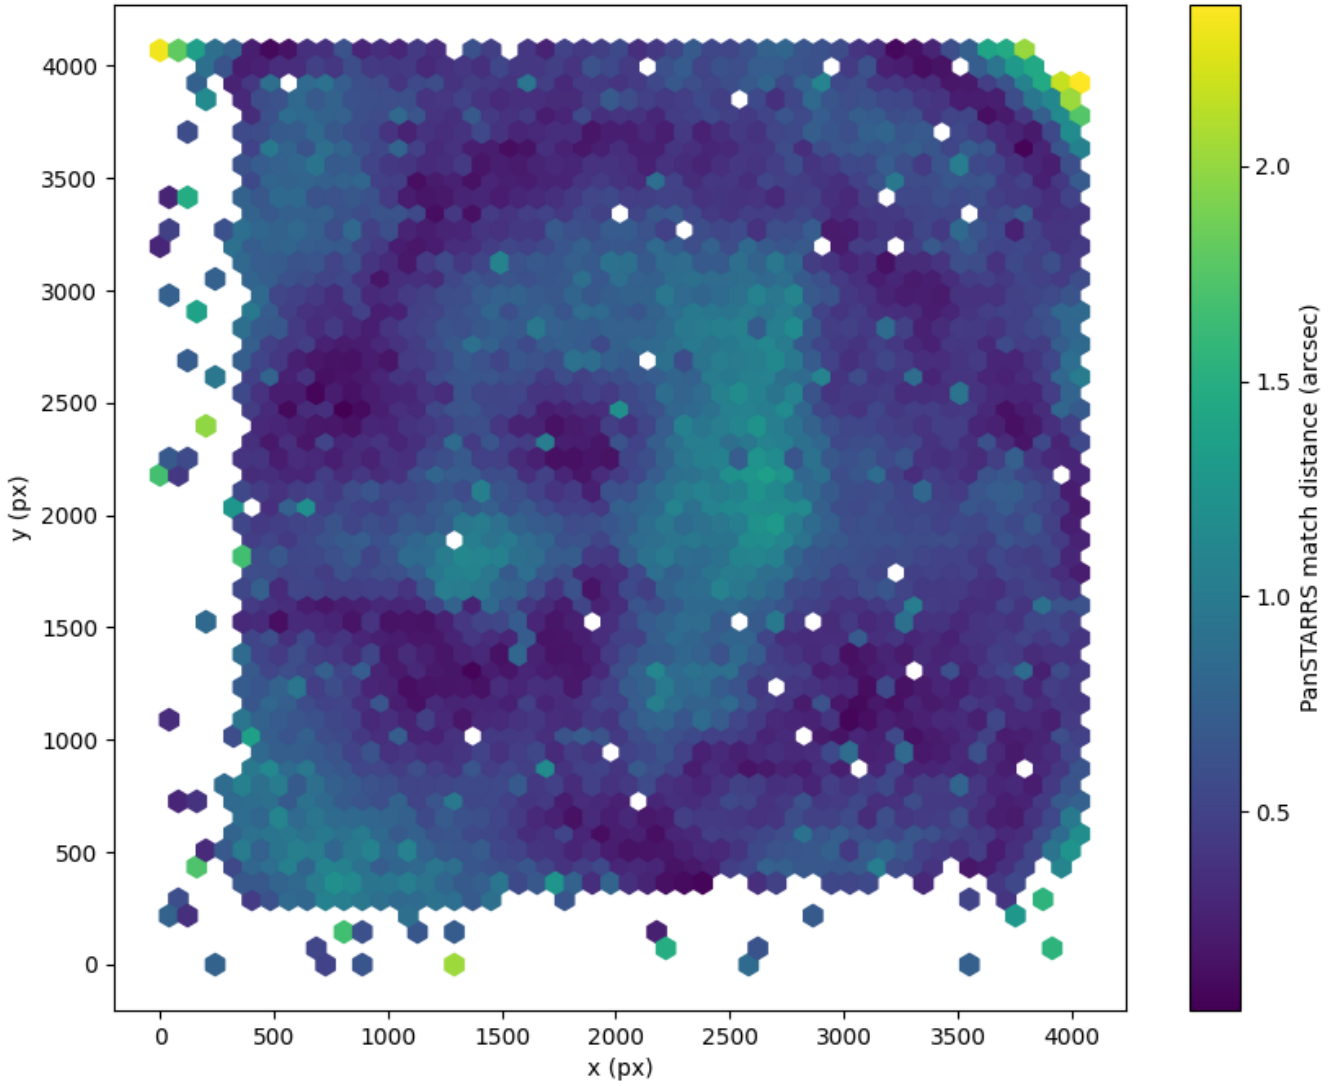

Field 0700
2D field distribution of catalog-matching distance (arcsec) to Pan-STARRS
Hexagon length: 80px

Field 0699
2D field distribution of catalog-matching distance (arcsec) to Pan-STARRS
Hexagon length: 81px