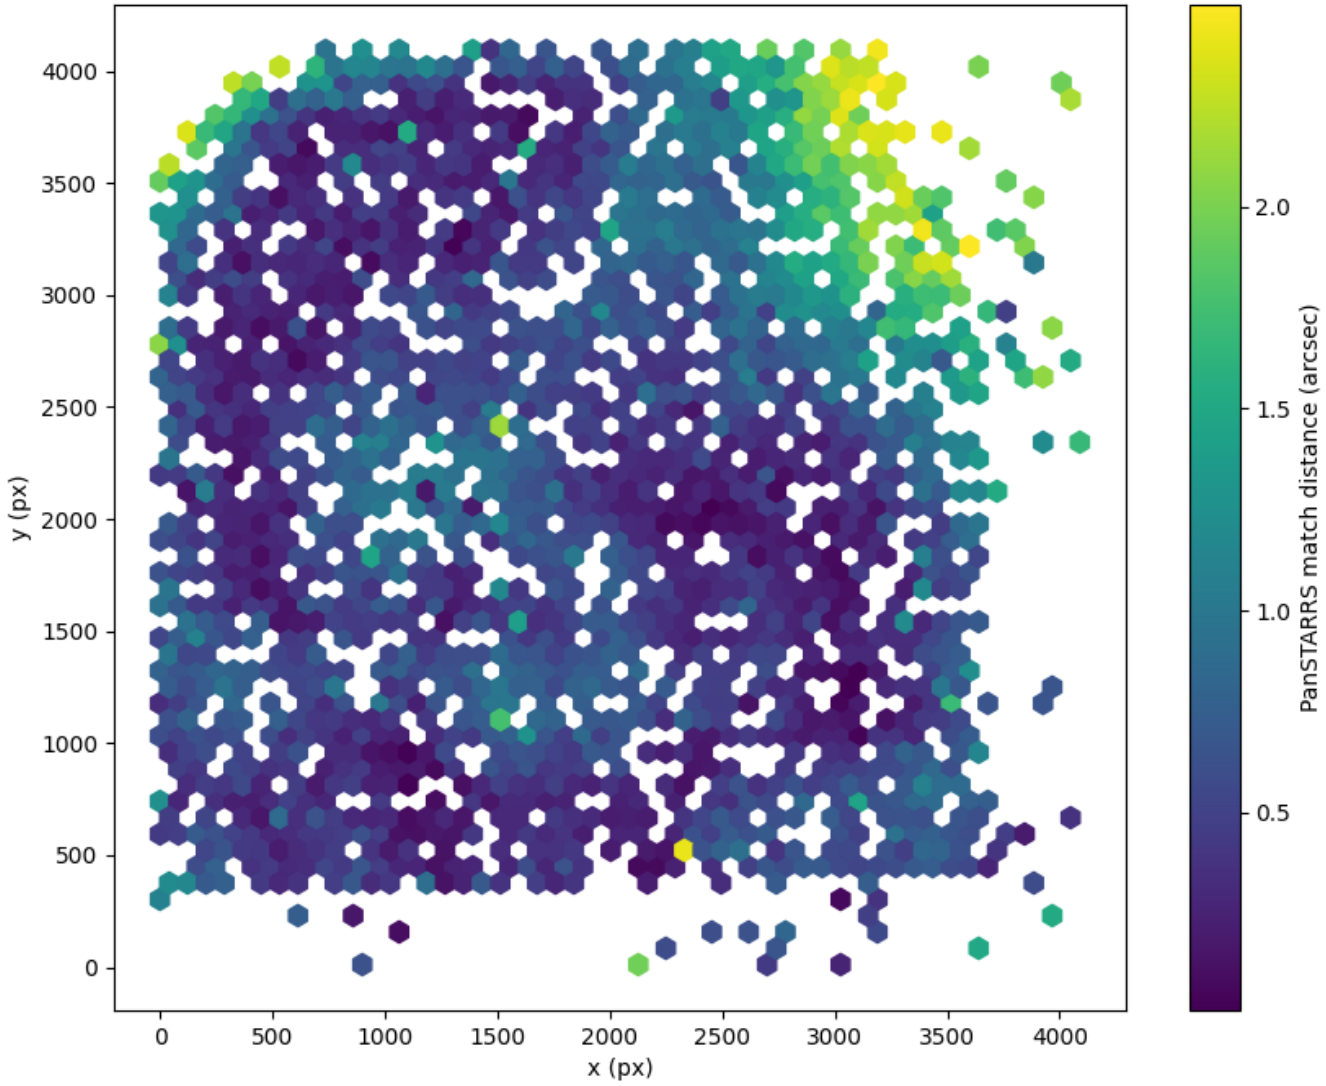

Field 2798
2D field distribution of catalog-matching distance (arcsec) to Pan-STARRS
Hexagon length: 80px

Field 2797
2D field distribution of catalog-matching distance (arcsec) to Pan-STARRS
Hexagon length: 82px