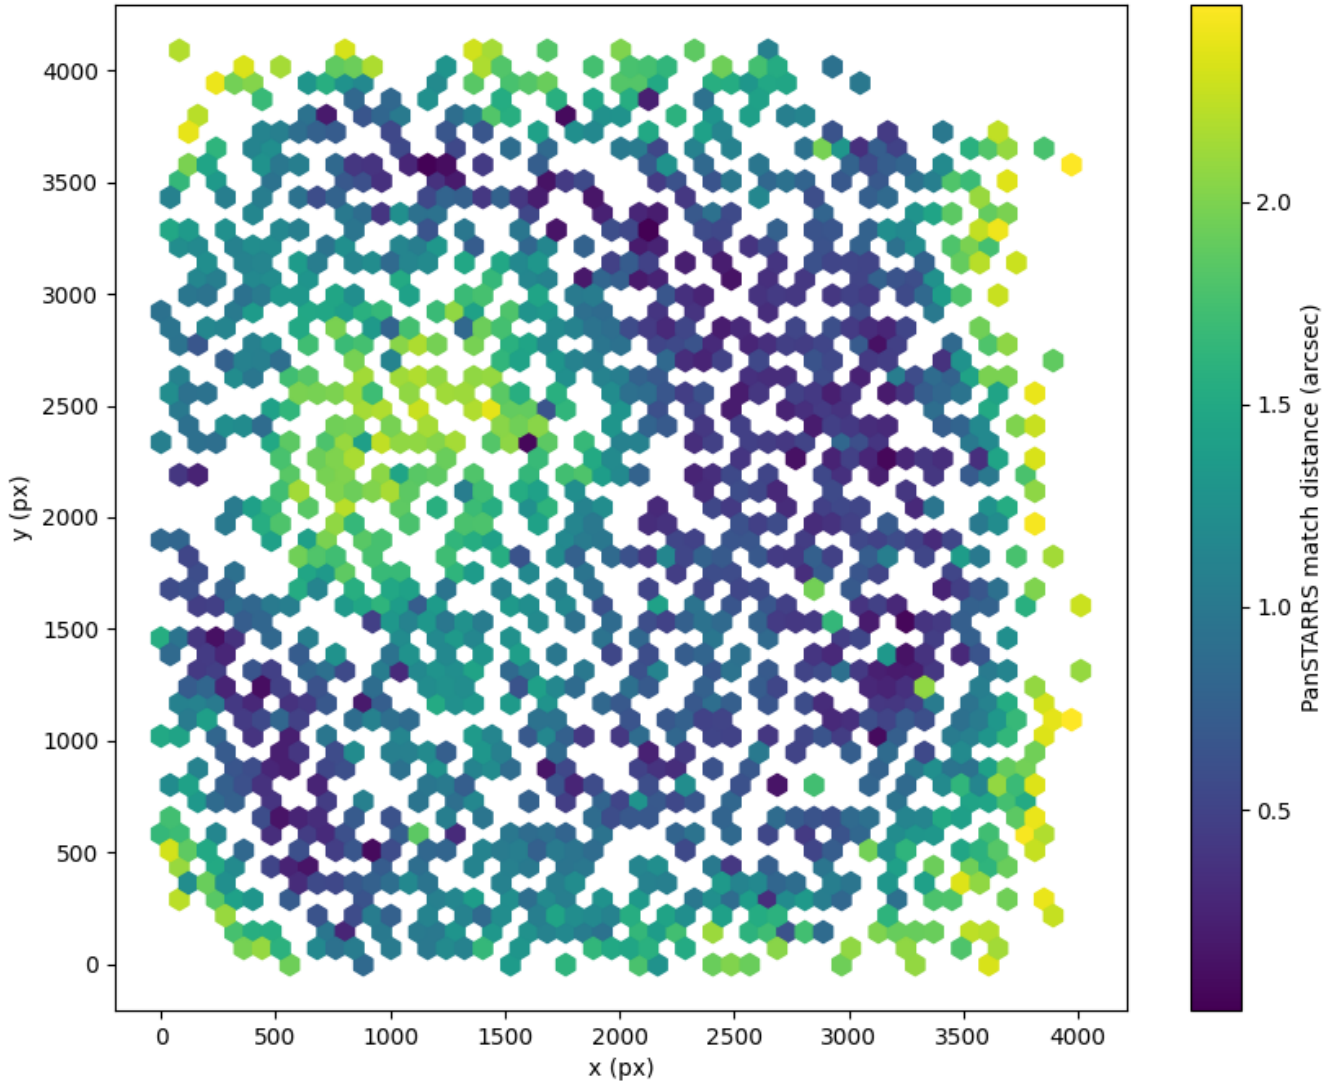

Field 2681
2D field distribution of catalog-matching distance (arcsec) to Pan-STARRS
Hexagon length: 82px

Field 2680
2D field distribution of catalog-matching distance (arcsec) to Pan-STARRS
Hexagon length: 80px