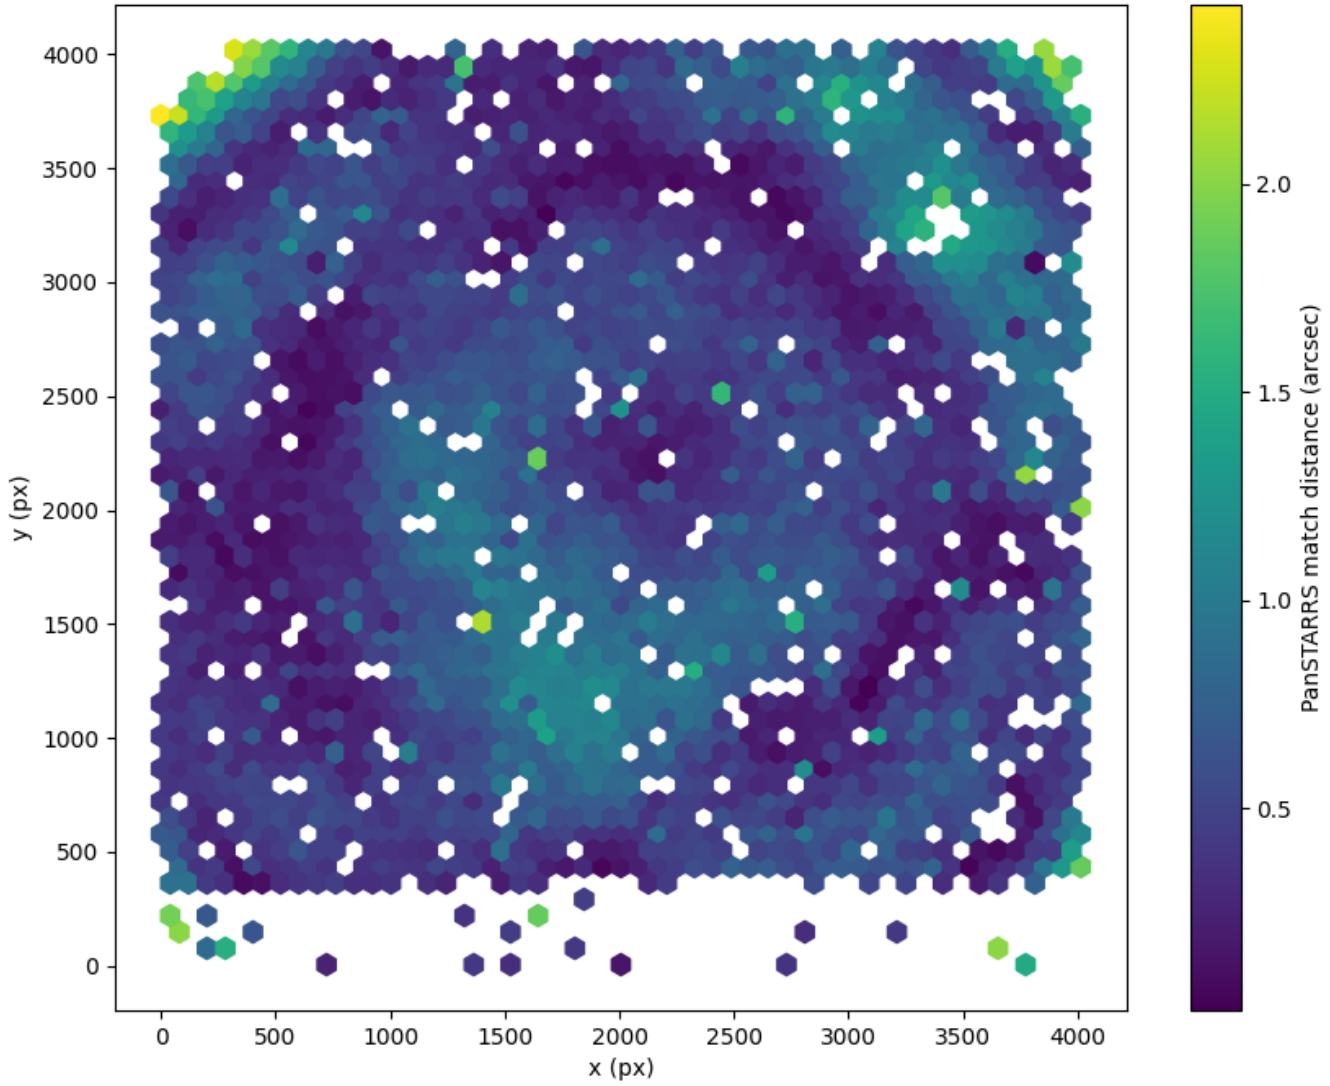

Field 0913
2D field distribution of catalog-matching distance (arcsec) to Pan-STARRS
Hexagon length: 81px

Field 0912
2D field distribution of catalog-matching distance (arcsec) to Pan-STARRS
Hexagon length: 80px