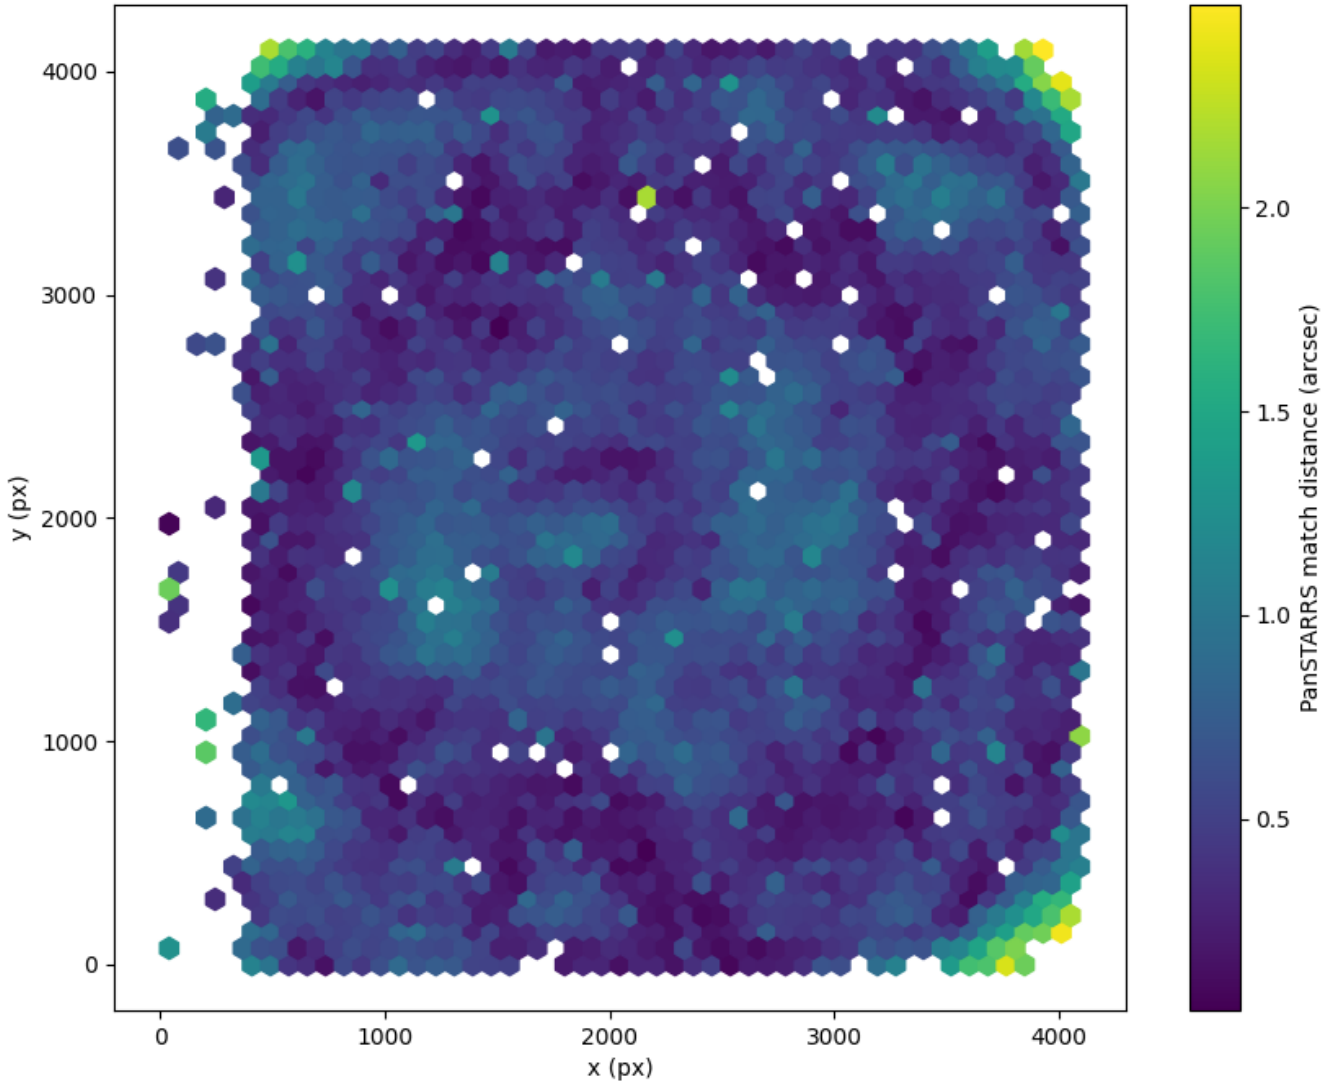

Field 0040
2D field distribution of catalog-matching distance (arcsec) to Pan-STARRS
Hexagon length: 82px

Field 0039
2D field distribution of catalog-matching distance (arcsec) to Pan-STARRS
Hexagon length: 82px