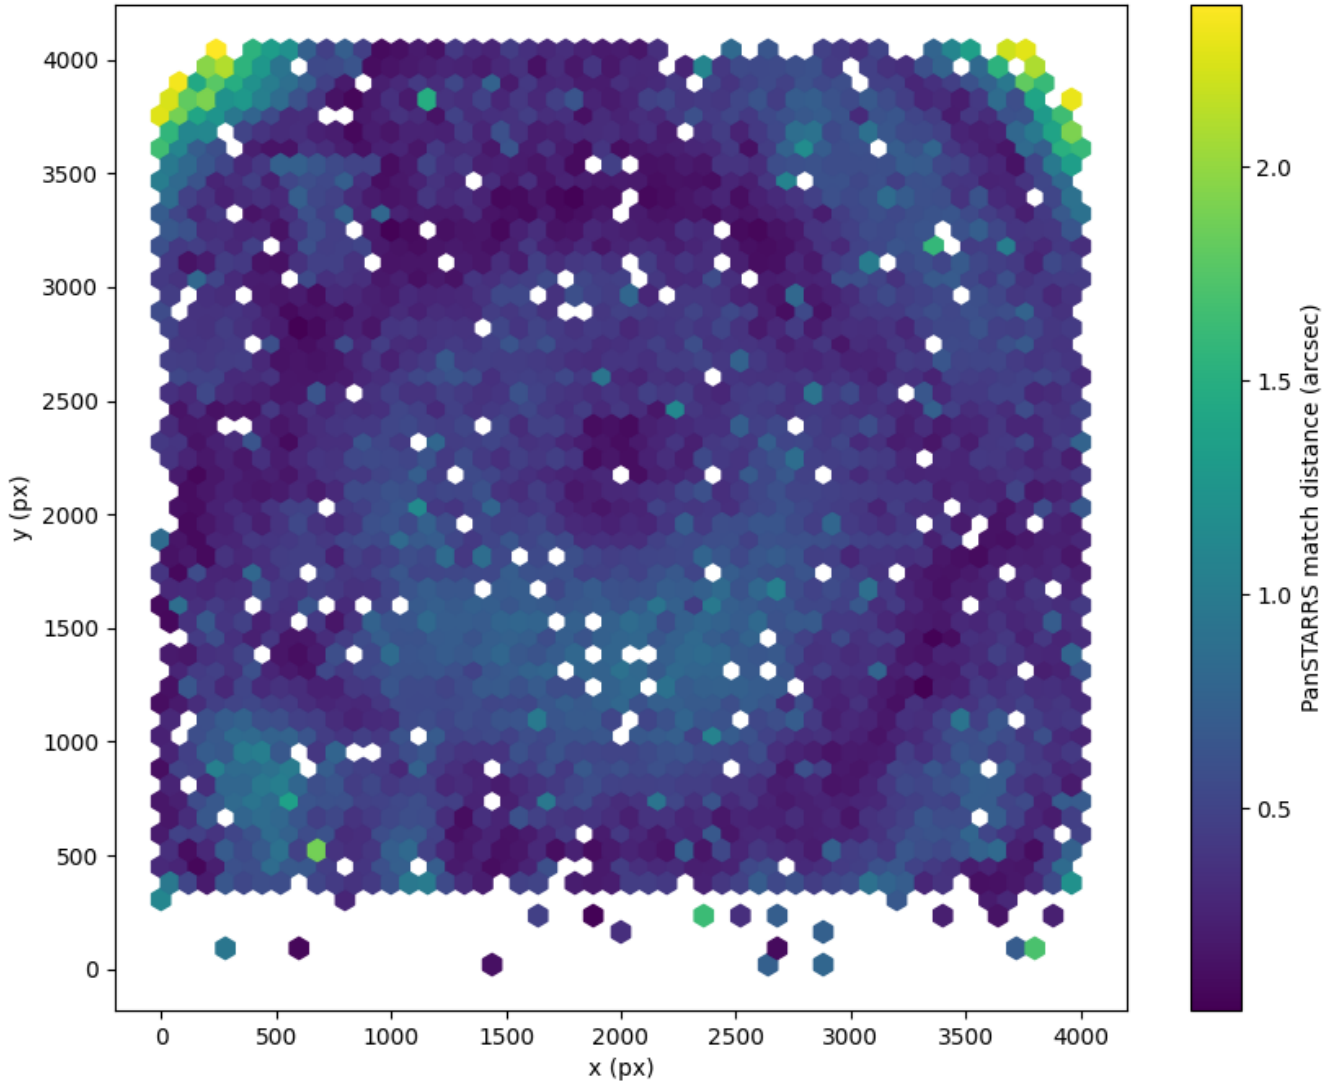

Field 0250
2D field distribution of catalog-matching distance (arcsec) to Pan-STARRS
Hexagon length: 81px

Field 0249
2D field distribution of catalog-matching distance (arcsec) to Pan-STARRS
Hexagon length: 80px