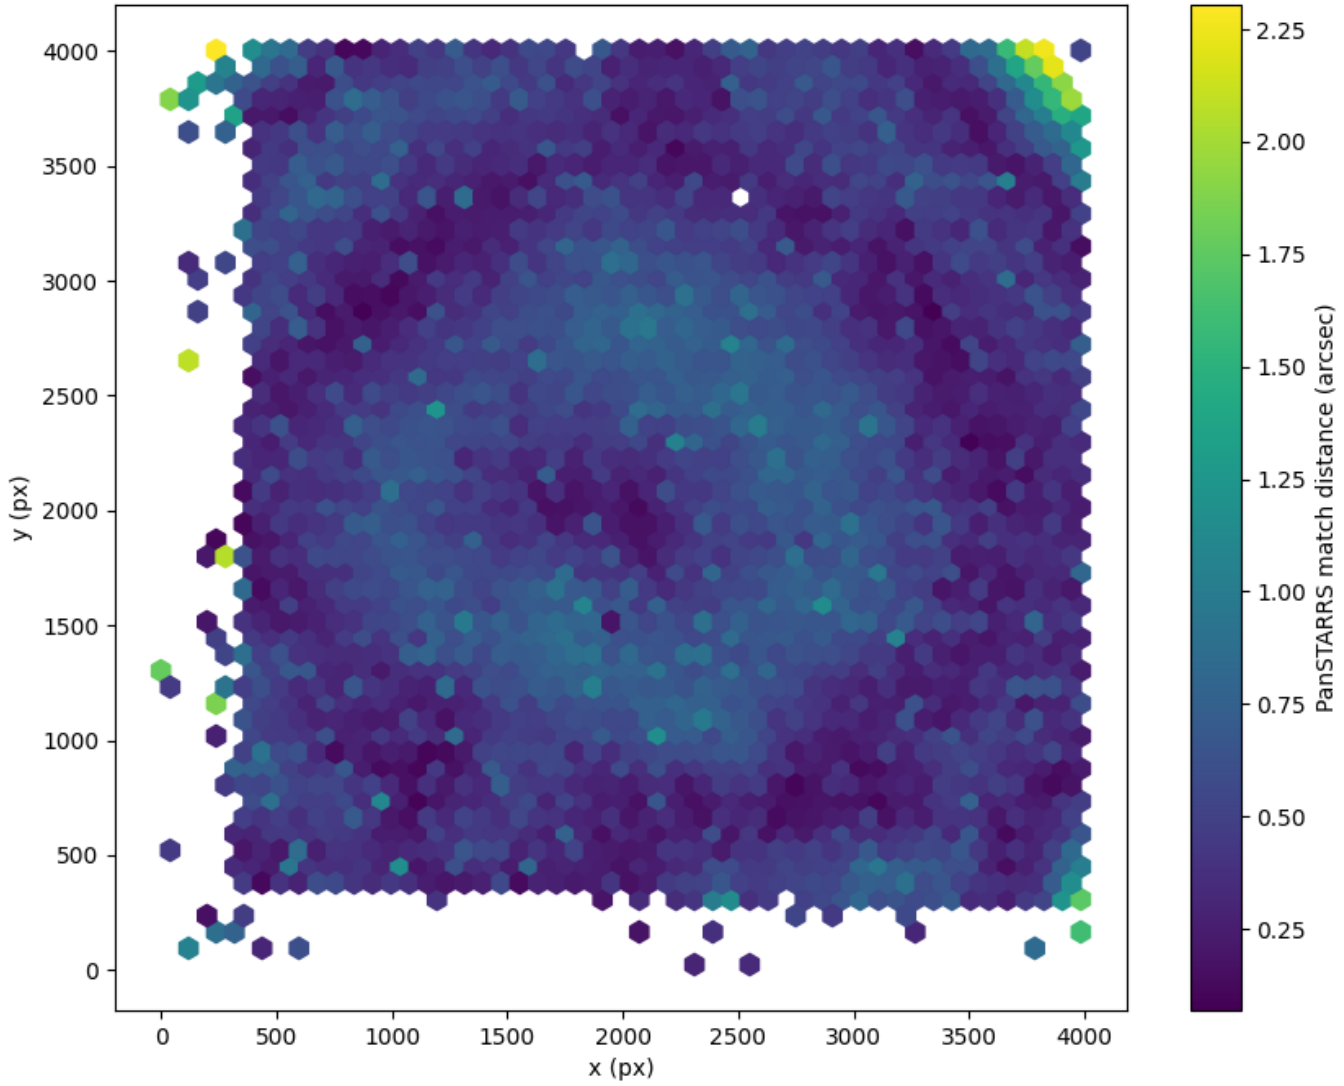

Field 0589
2D field distribution of catalog-matching distance (arcsec) to Pan-STARRS
Hexagon length: 81px

Field 0588
2D field distribution of catalog-matching distance (arcsec) to Pan-STARRS
Hexagon length: 80px