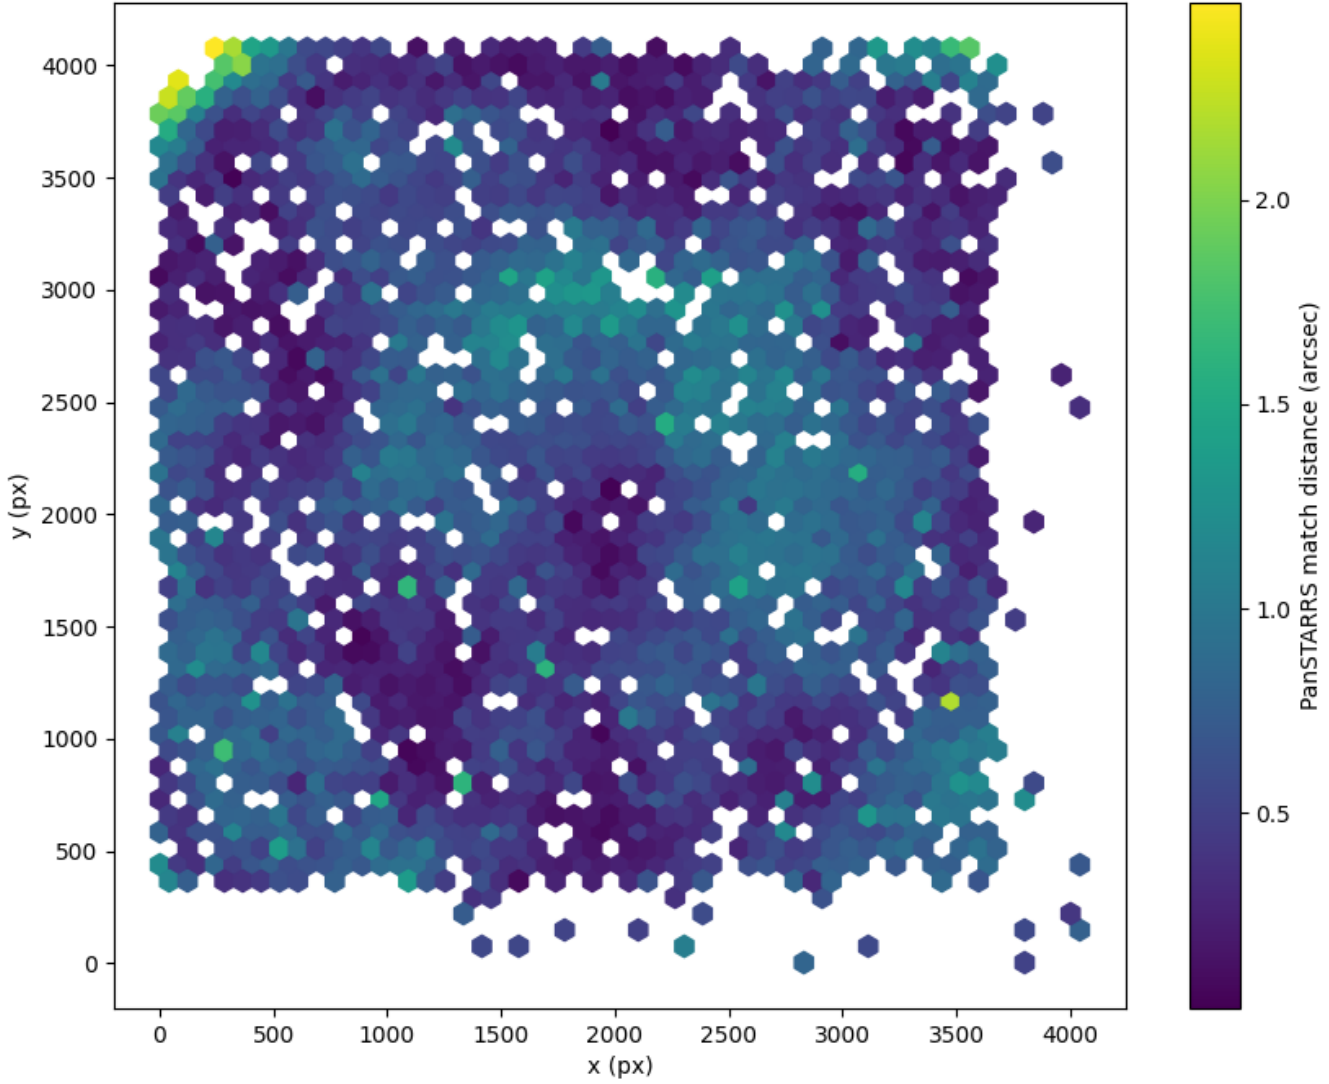

Field 2364
2D field distribution of catalog-matching distance (arcsec) to Pan-STARRS
Hexagon length: 81px

Field 2363
2D field distribution of catalog-matching distance (arcsec) to Pan-STARRS
Hexagon length: 81px