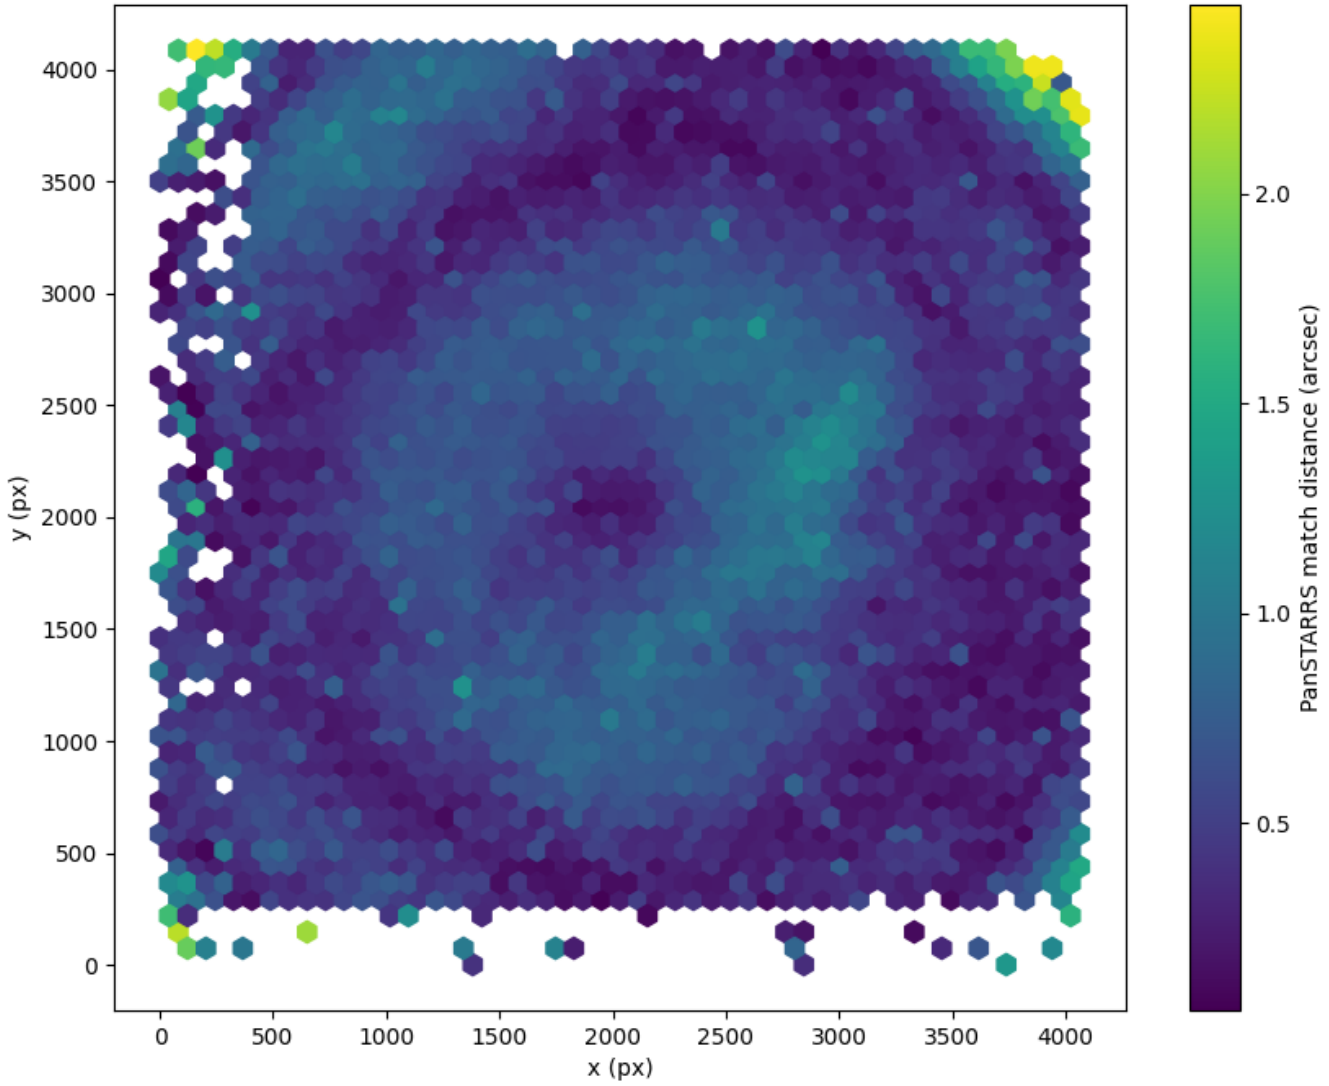

Field 0370
2D field distribution of catalog-matching distance (arcsec) to Pan-STARRS
Hexagon length: 82px

Field 0369
2D field distribution of catalog-matching distance (arcsec) to Pan-STARRS
Hexagon length: 81px