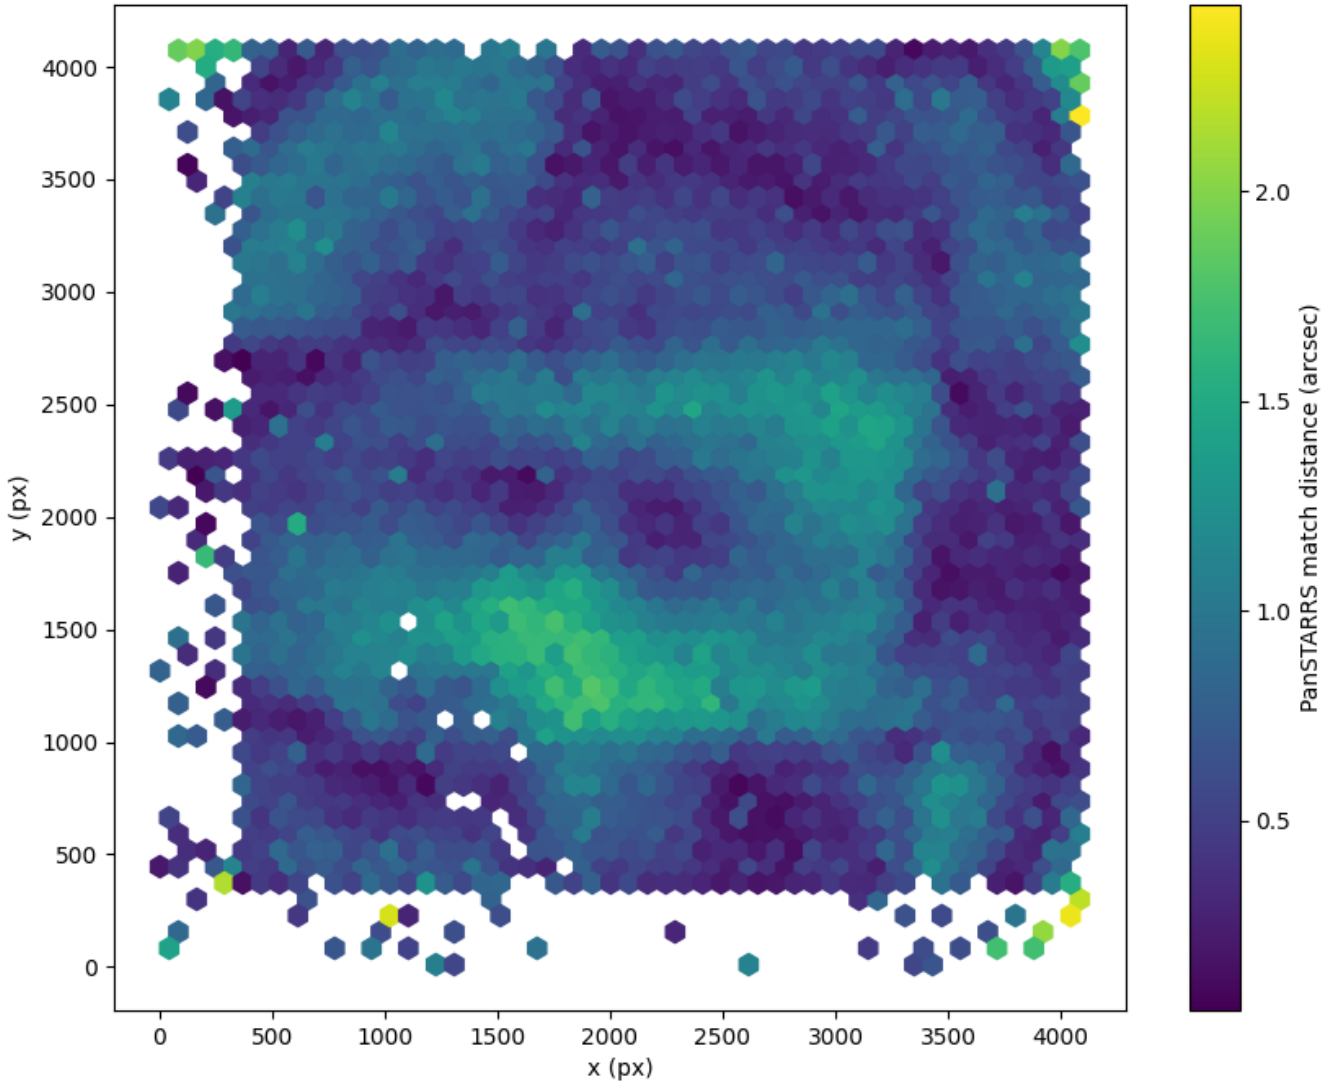

Field 0479
2D field distribution of catalog-matching distance (arcsec) to Pan-STARRS
Hexagon length: 81px

Field 0478
2D field distribution of catalog-matching distance (arcsec) to Pan-STARRS
Hexagon length: 82px