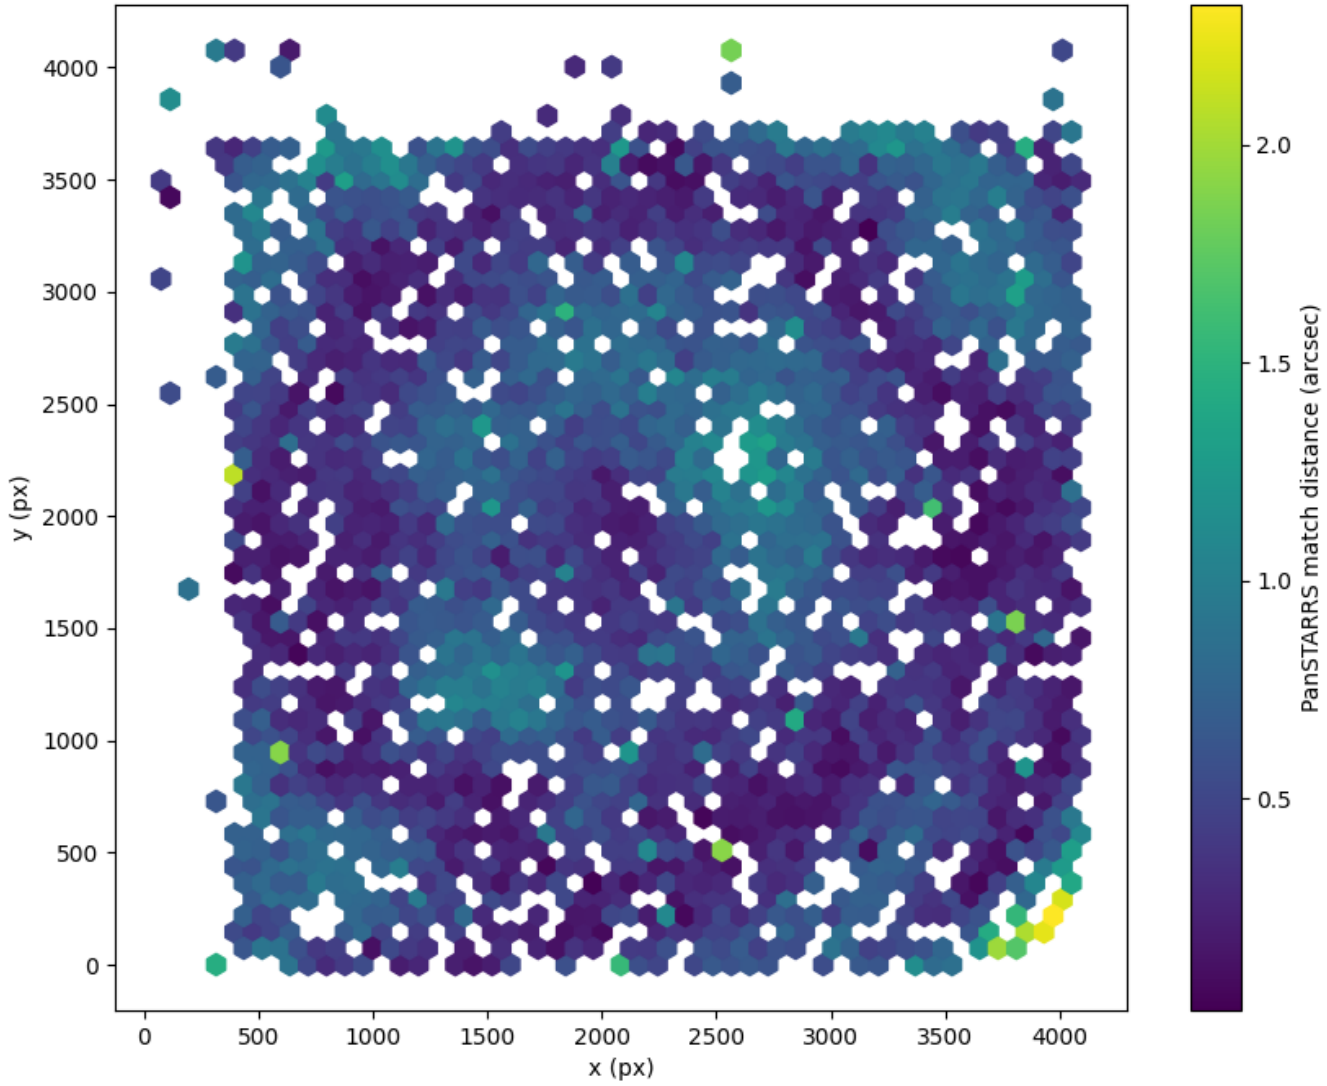

Field 2363
2D field distribution of catalog-matching distance (arcsec) to Pan-STARRS
Hexagon length: 81px

Field 2362
2D field distribution of catalog-matching distance (arcsec) to Pan-STARRS
Hexagon length: 80px