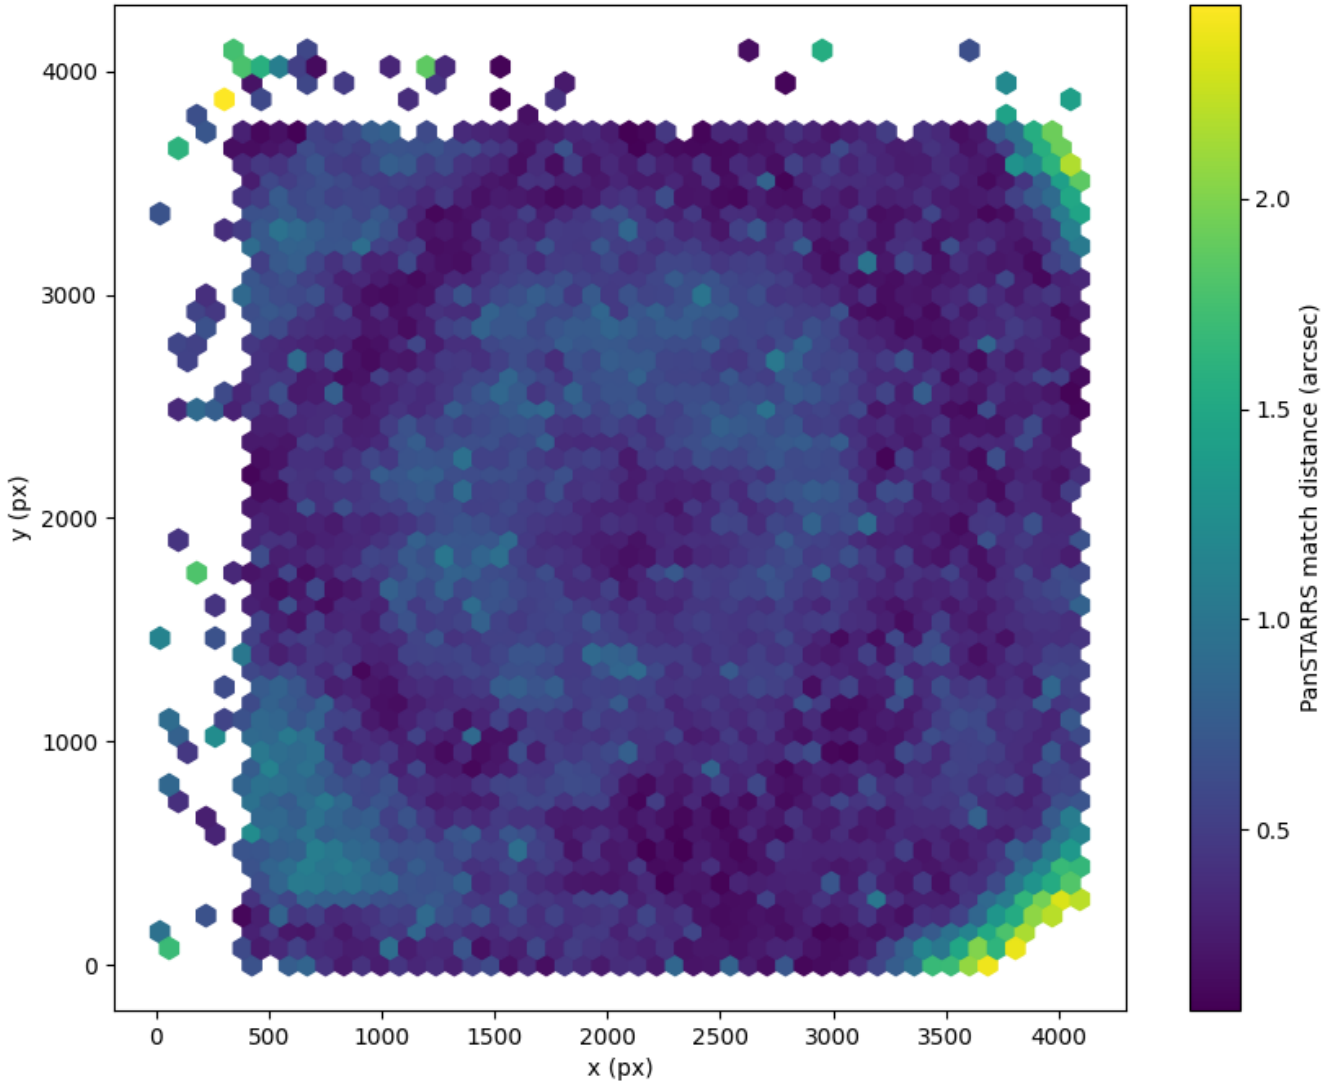

Field 2146
2D field distribution of catalog-matching distance (arcsec) to Pan-STARRS
Hexagon length: 82px

Field 2145
2D field distribution of catalog-matching distance (arcsec) to Pan-STARRS
Hexagon length: 82px