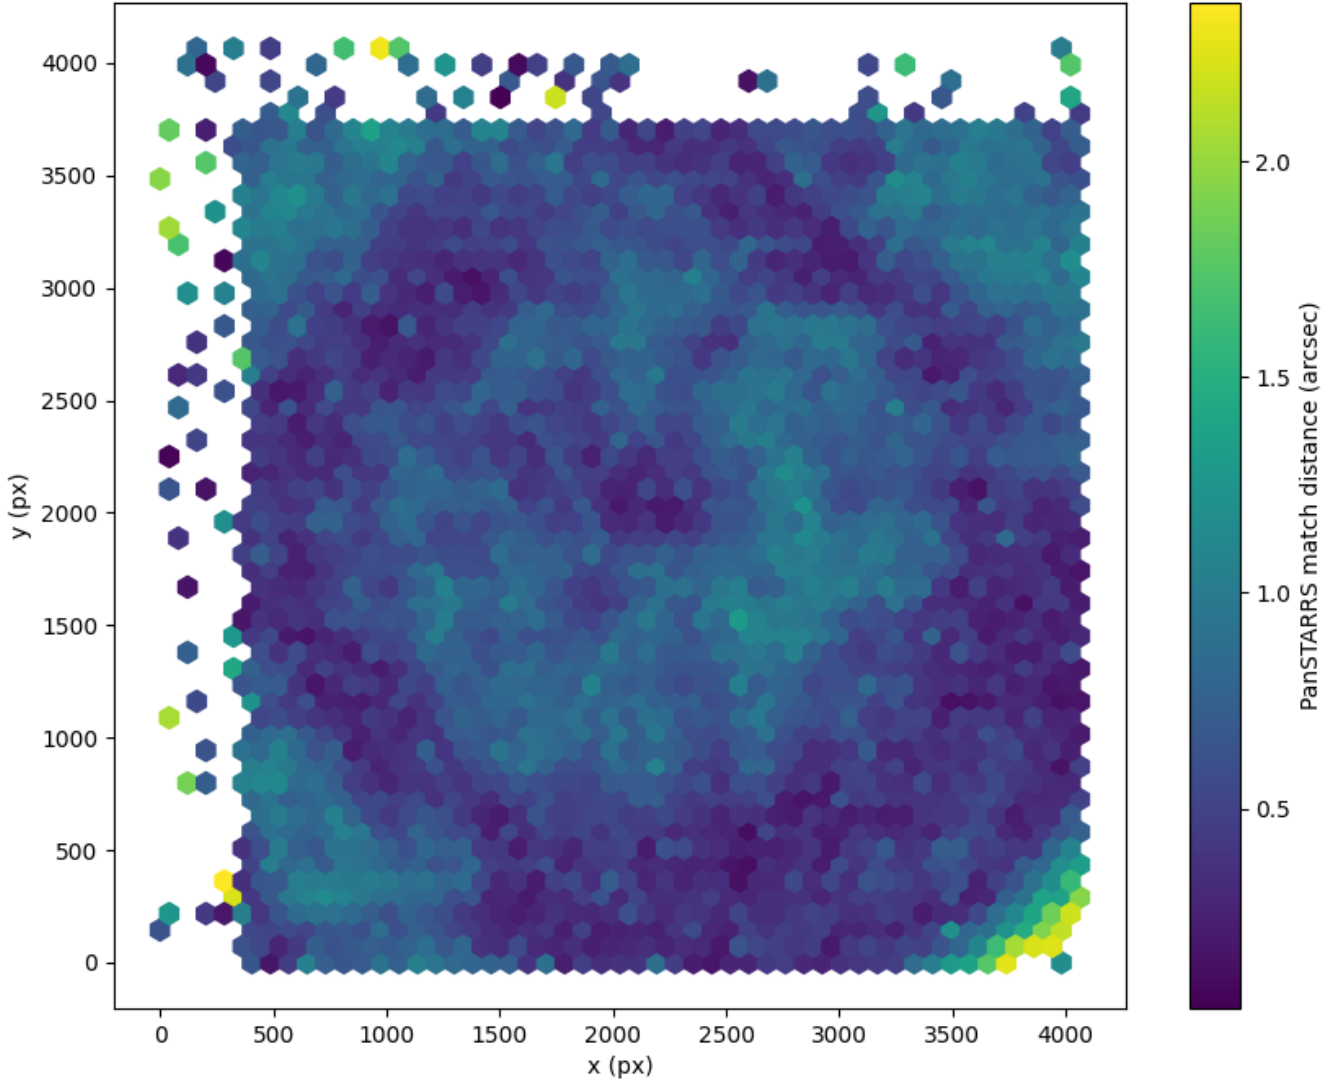

Field 2262
2D field distribution of catalog-matching distance (arcsec) to Pan-STARRS
Hexagon length: 82px

Field 2261
2D field distribution of catalog-matching distance (arcsec) to Pan-STARRS
Hexagon length: 81px