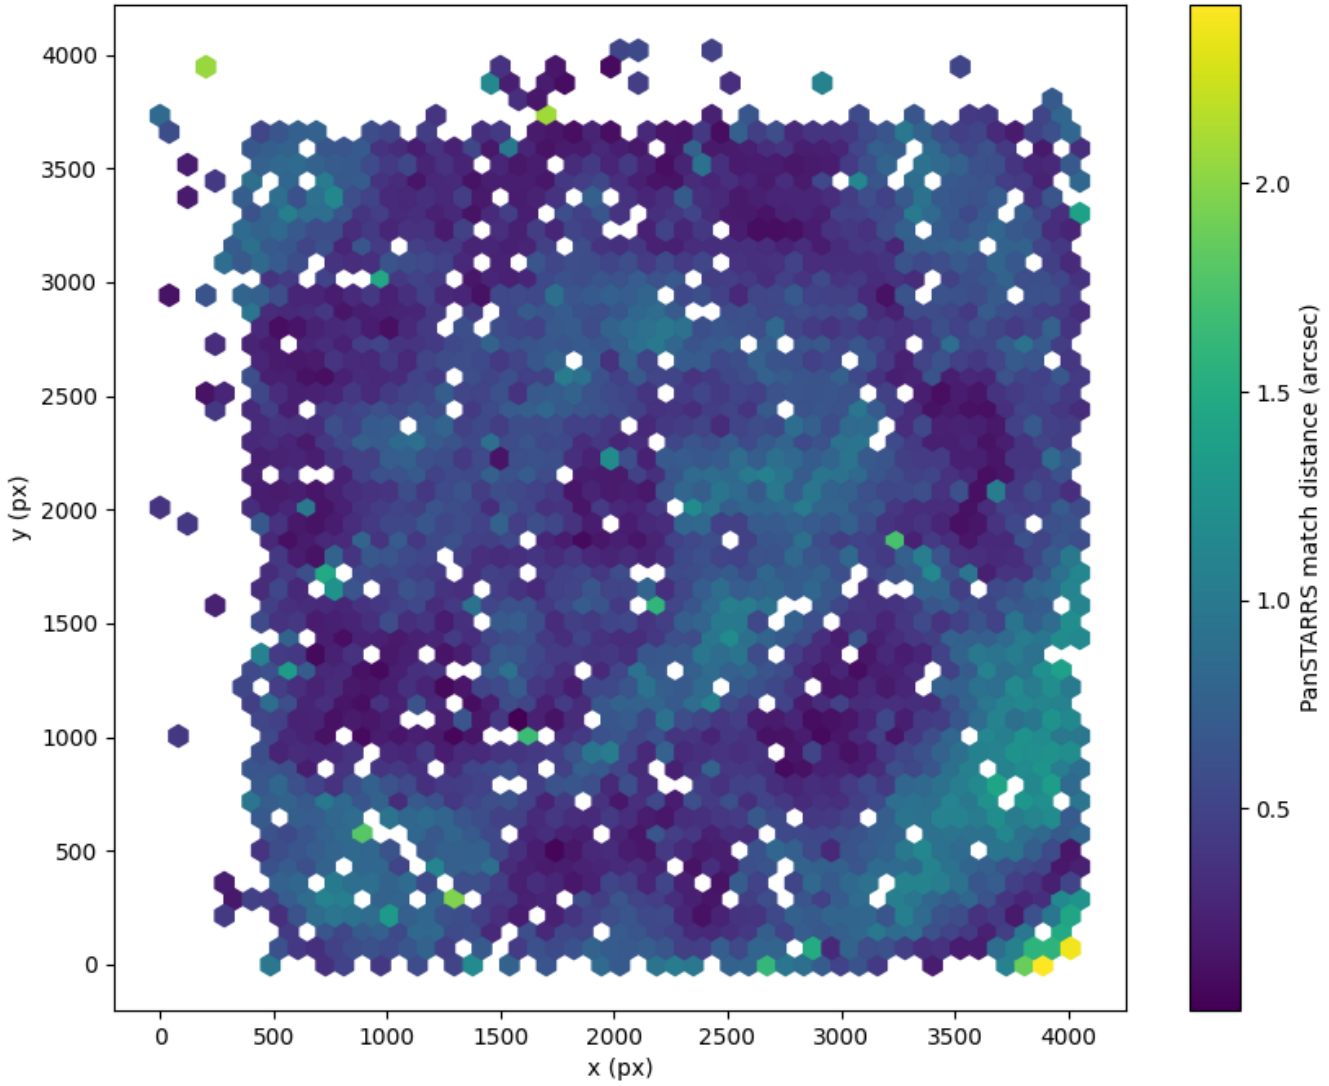

Field 2477
2D field distribution of catalog-matching distance (arcsec) to Pan-STARRS
Hexagon length: 81px

Field 2476
2D field distribution of catalog-matching distance (arcsec) to Pan-STARRS
Hexagon length: 81px