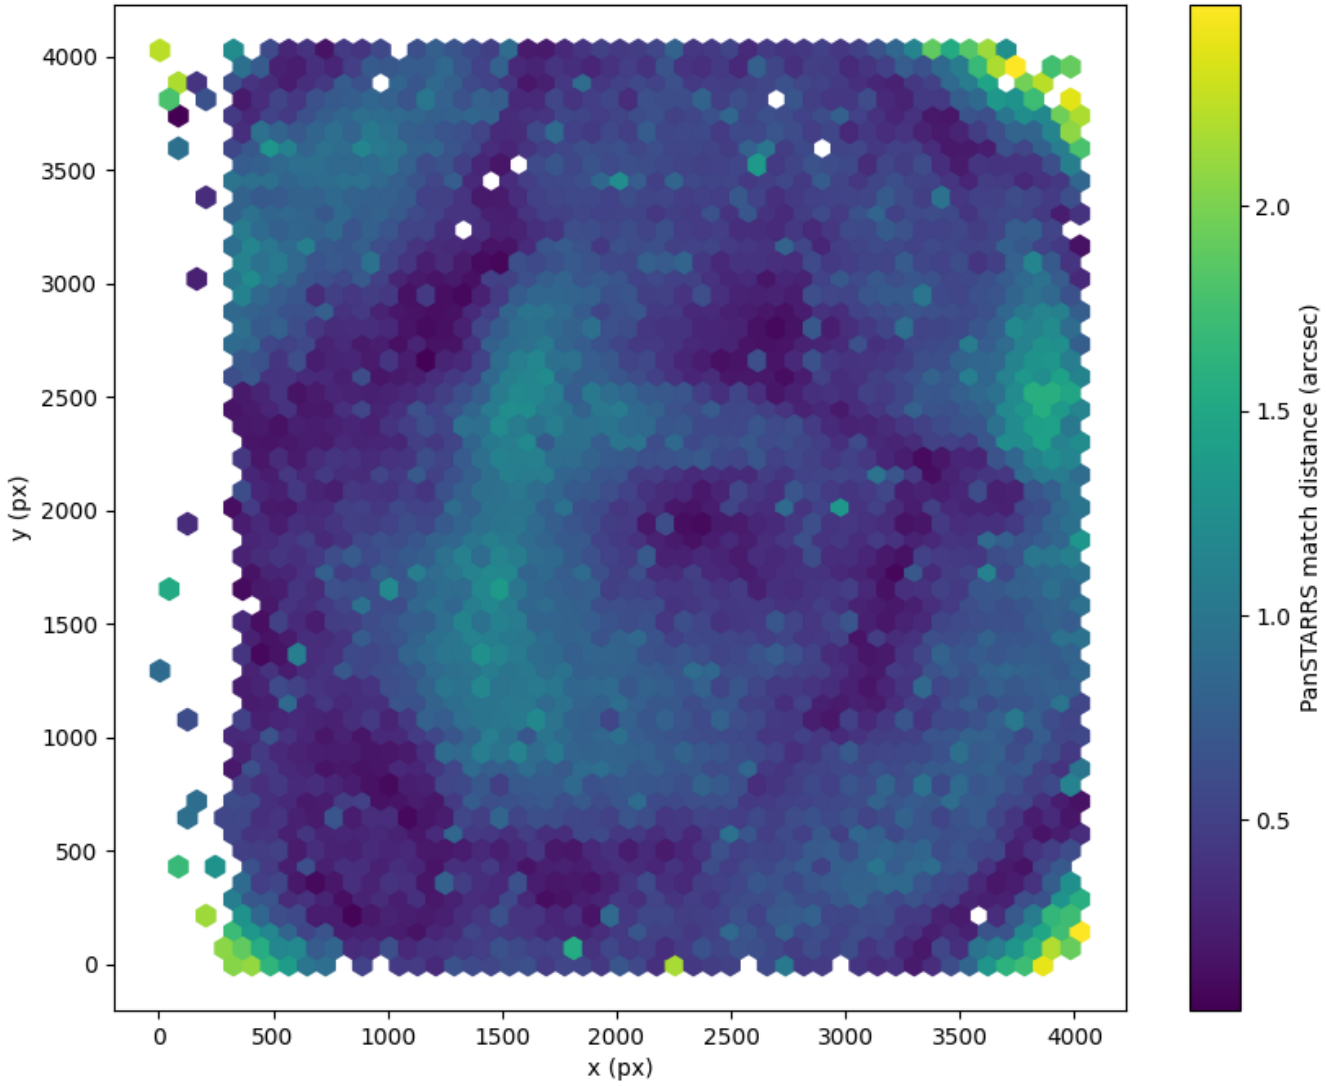

Field 0038
2D field distribution of catalog-matching distance (arcsec) to Pan-STARRS
Hexagon length: 81px

Field 0037
2D field distribution of catalog-matching distance (arcsec) to Pan-STARRS
Hexagon length: 80px