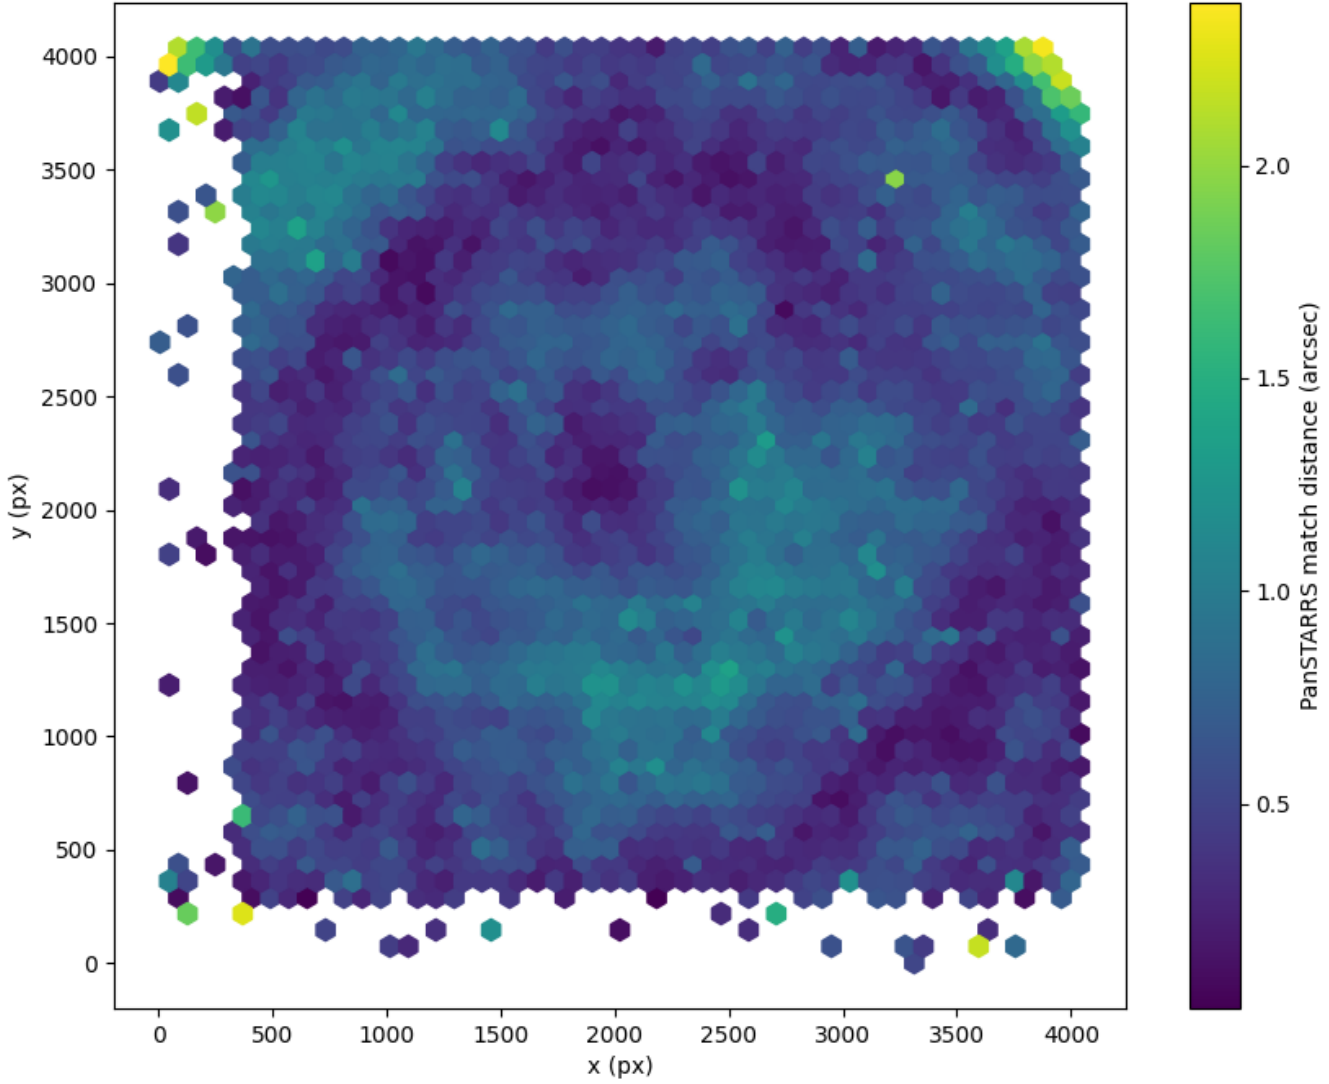

Field 0260
2D field distribution of catalog-matching distance (arcsec) to Pan-STARRS
Hexagon length: 81px

Field 0259
2D field distribution of catalog-matching distance (arcsec) to Pan-STARRS
Hexagon length: 81px