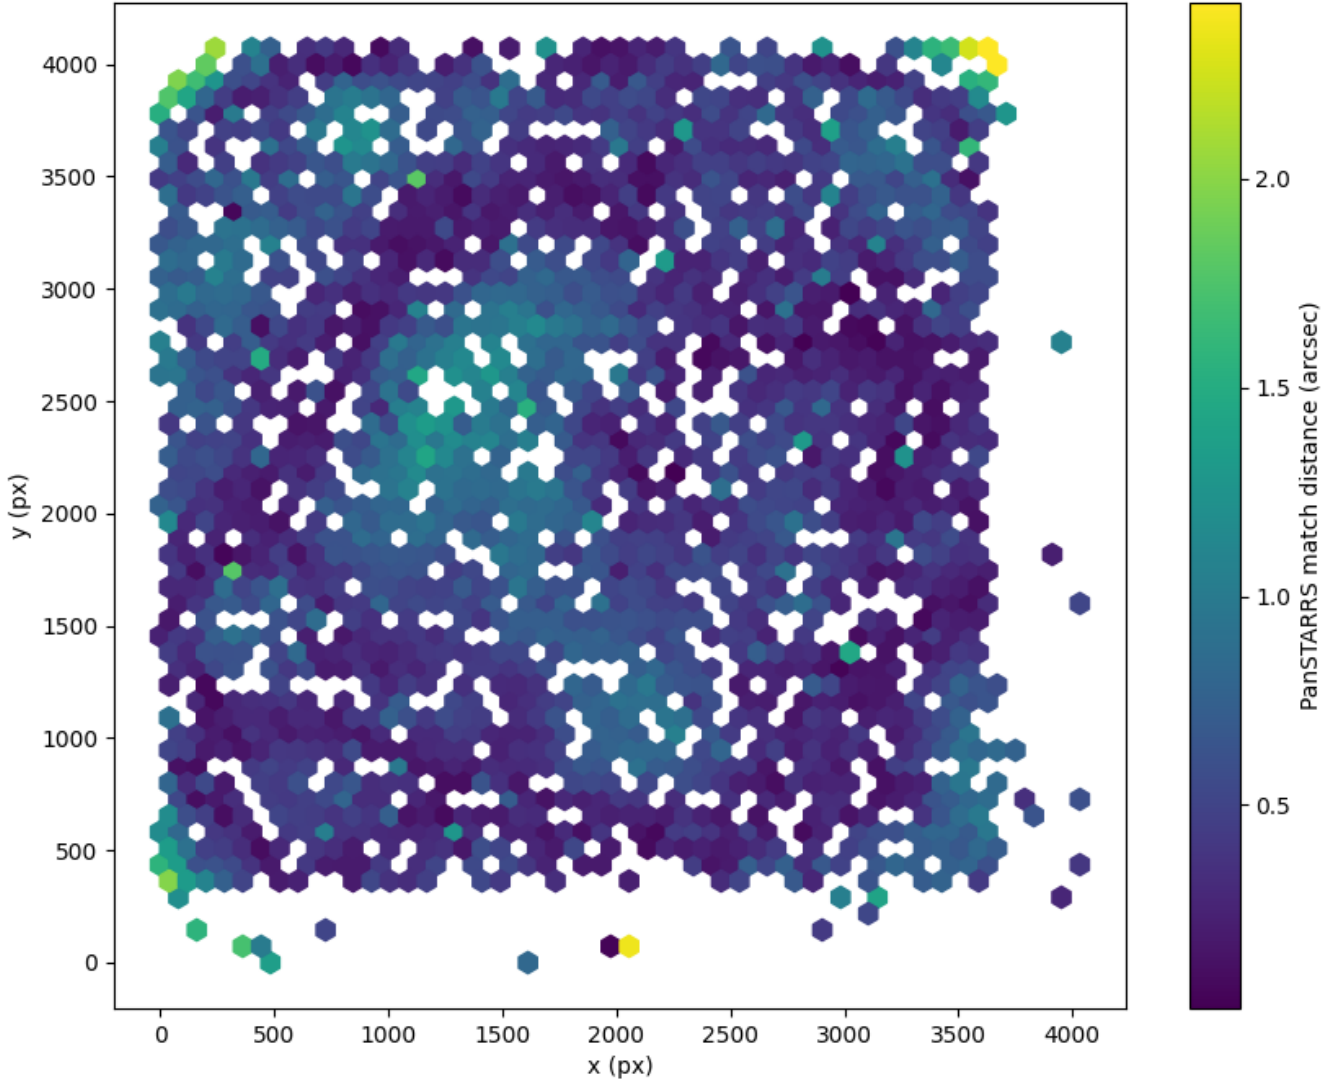

Field 2250
2D field distribution of catalog-matching distance (arcsec) to Pan-STARRS
Hexagon length: 82px

Field 2249
2D field distribution of catalog-matching distance (arcsec) to Pan-STARRS
Hexagon length: 81px