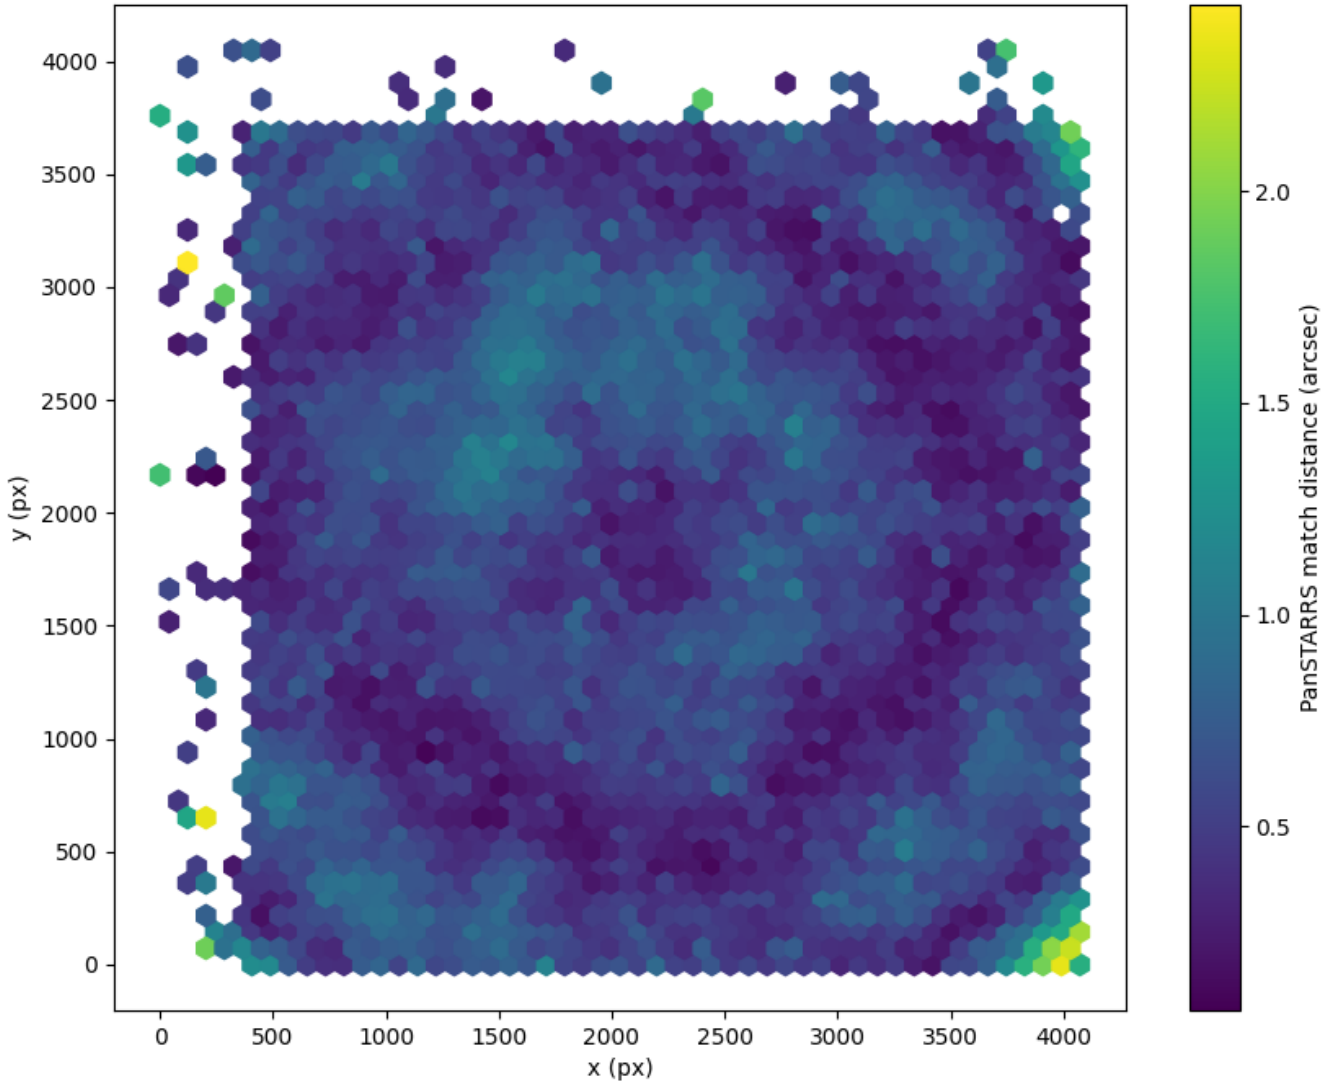

Field 2150
2D field distribution of catalog-matching distance (arcsec) to Pan-STARRS
Hexagon length: 81px

Field 2149
2D field distribution of catalog-matching distance (arcsec) to Pan-STARRS
Hexagon length: 81px