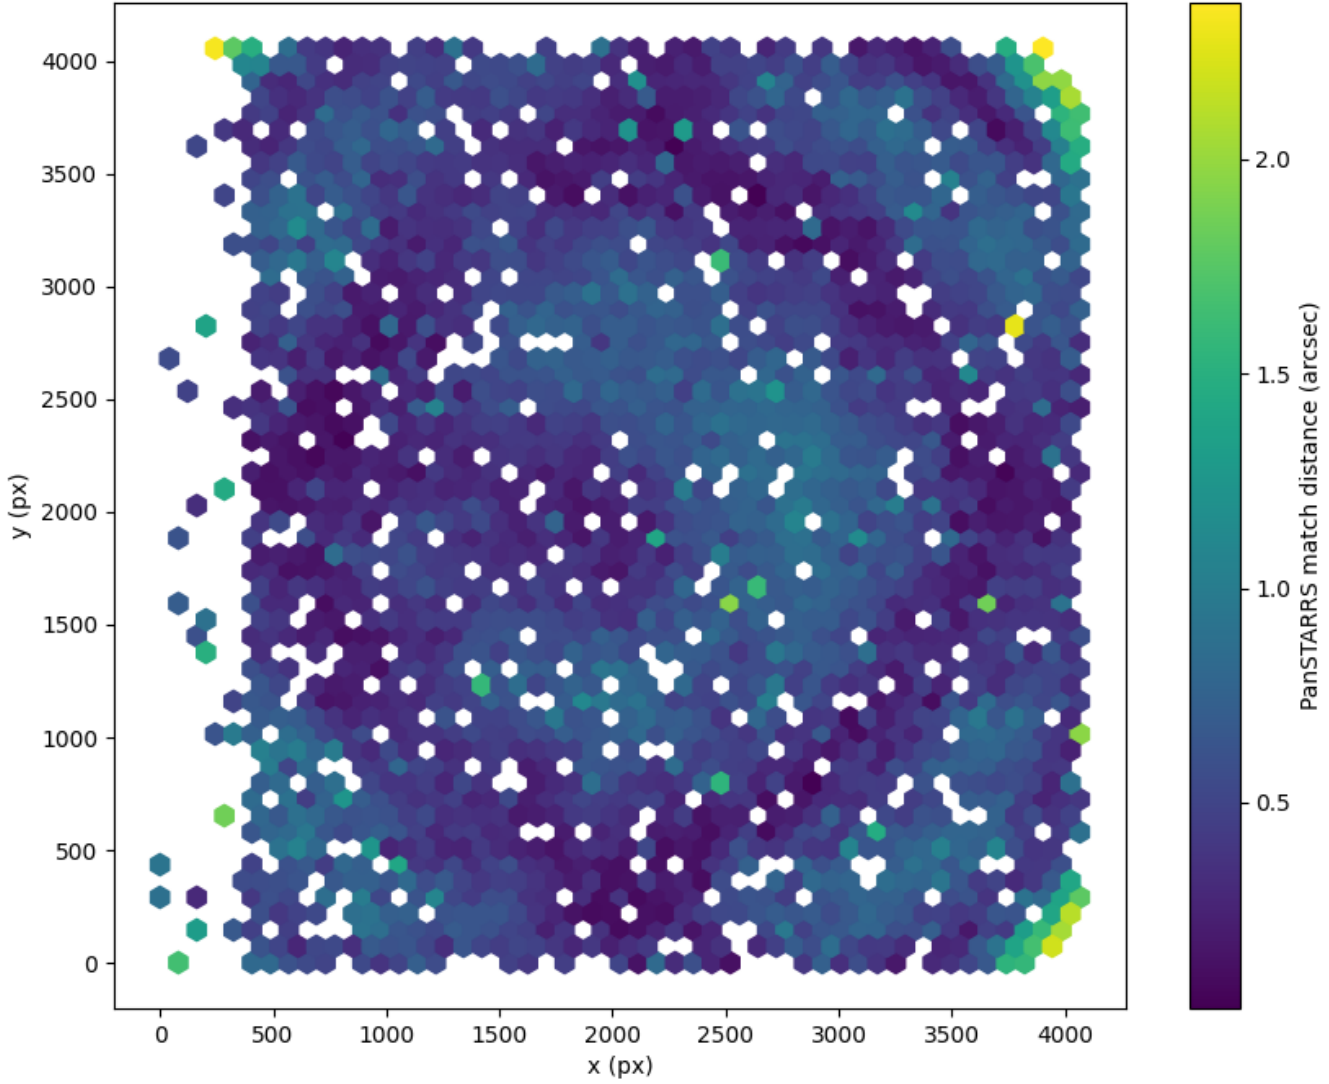

Field 0025
2D field distribution of catalog-matching distance (arcsec) to Pan-STARRS
Hexagon length: 81px

Field 0024
2D field distribution of catalog-matching distance (arcsec) to Pan-STARRS
Hexagon length: 81px