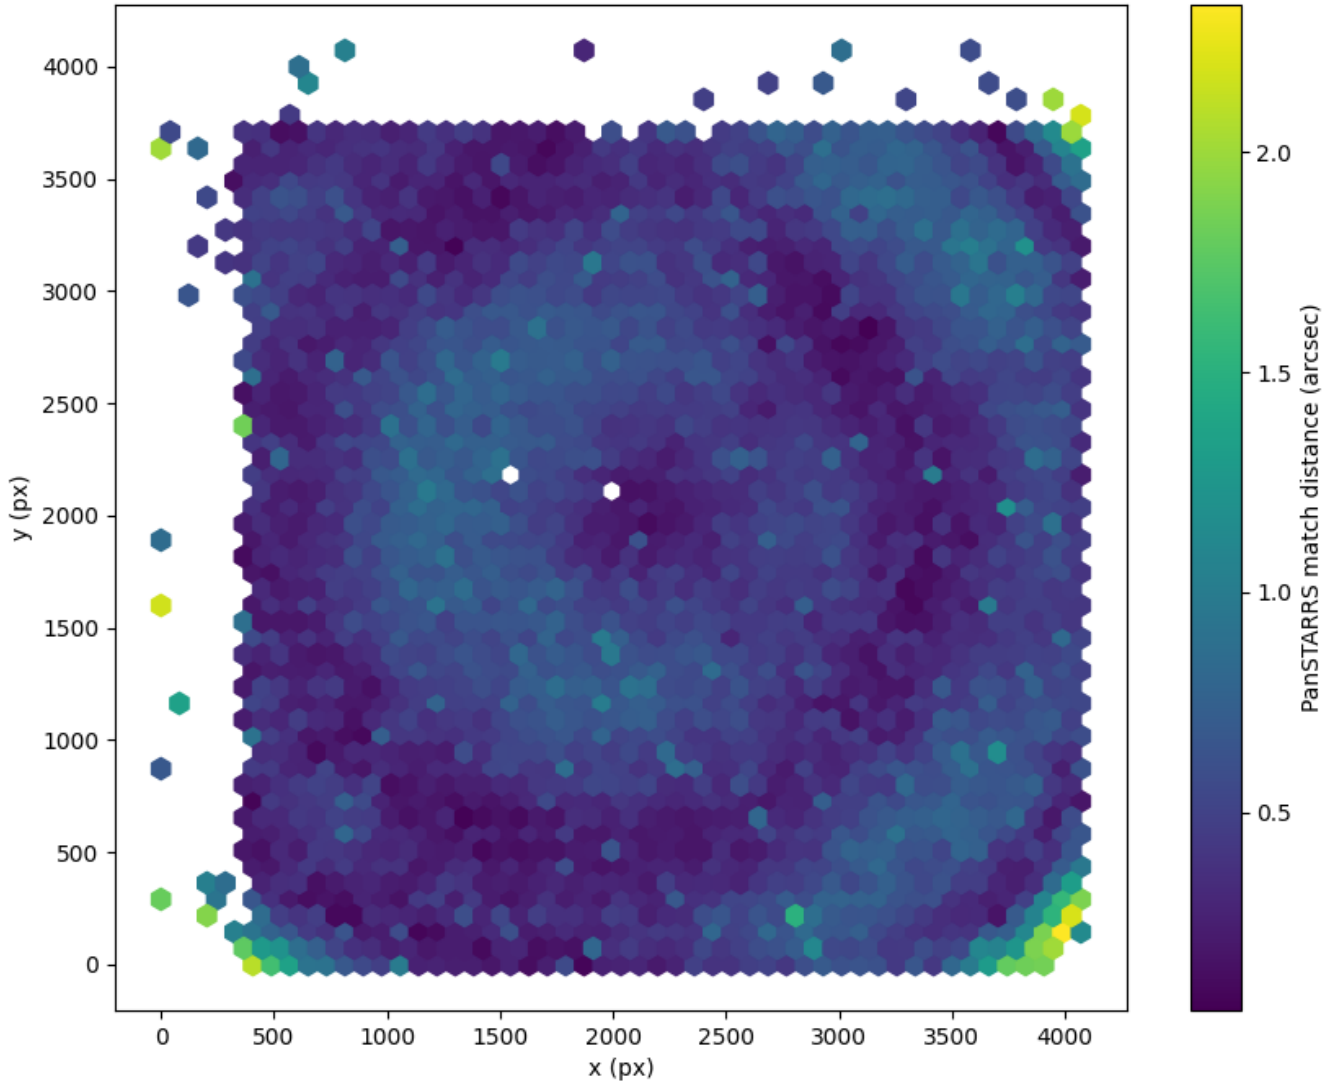

Field 2152
2D field distribution of catalog-matching distance (arcsec) to Pan-STARRS
Hexagon length: 81px

Field 2151
2D field distribution of catalog-matching distance (arcsec) to Pan-STARRS
Hexagon length: 81px