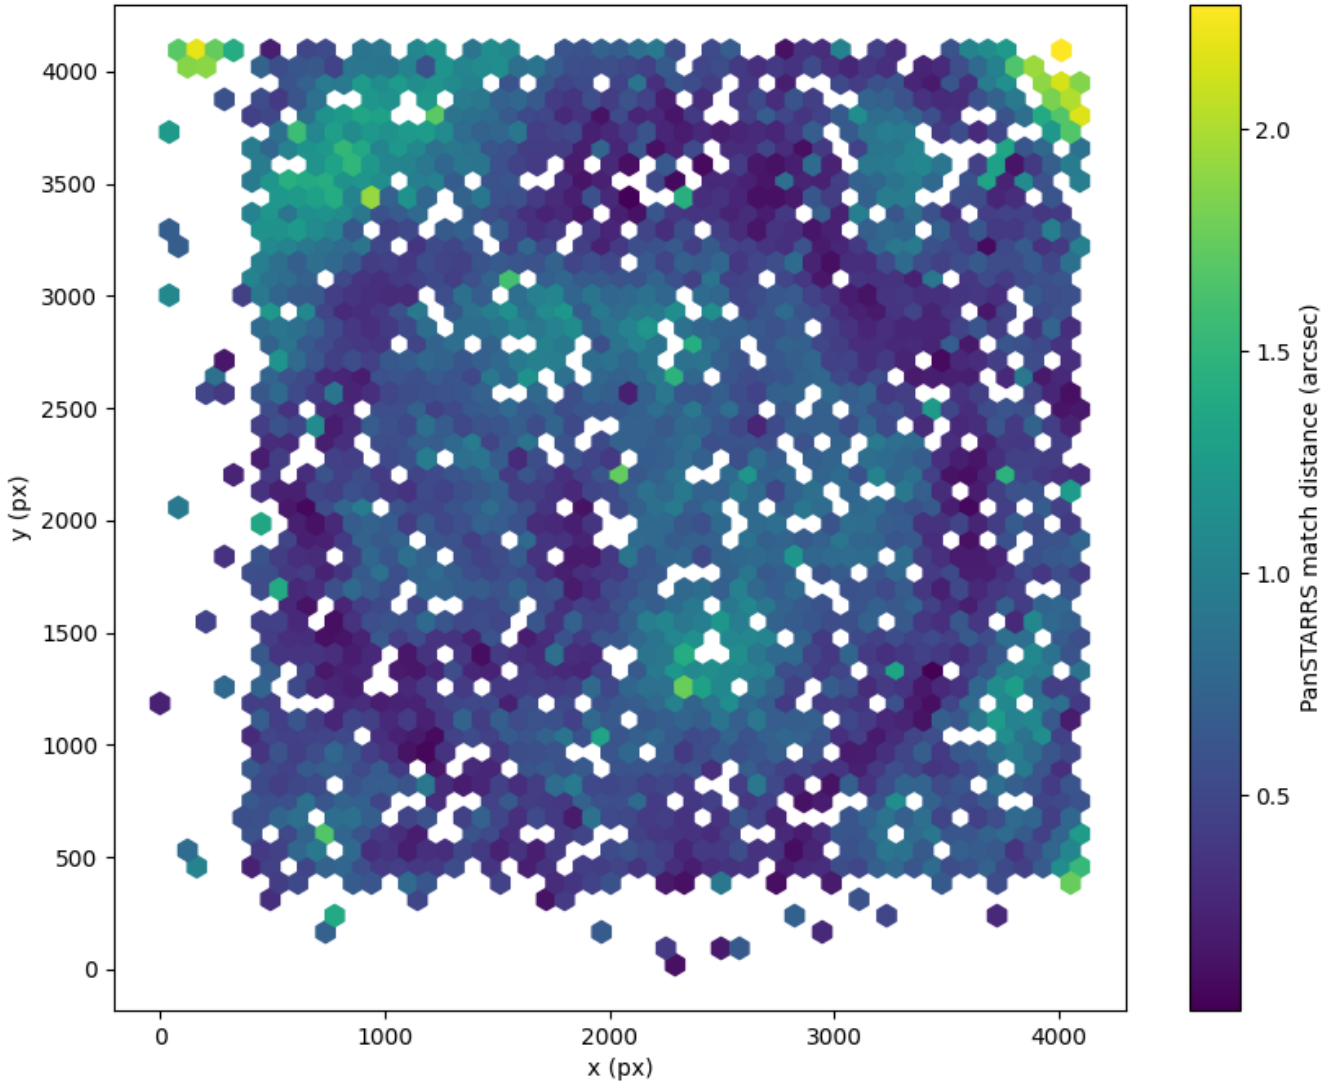

Field 0475
2D field distribution of catalog-matching distance (arcsec) to Pan-STARRS
Hexagon length: 81px

Field 0377
2D field distribution of catalog-matching distance (arcsec) to Pan-STARRS
Hexagon length: 82px