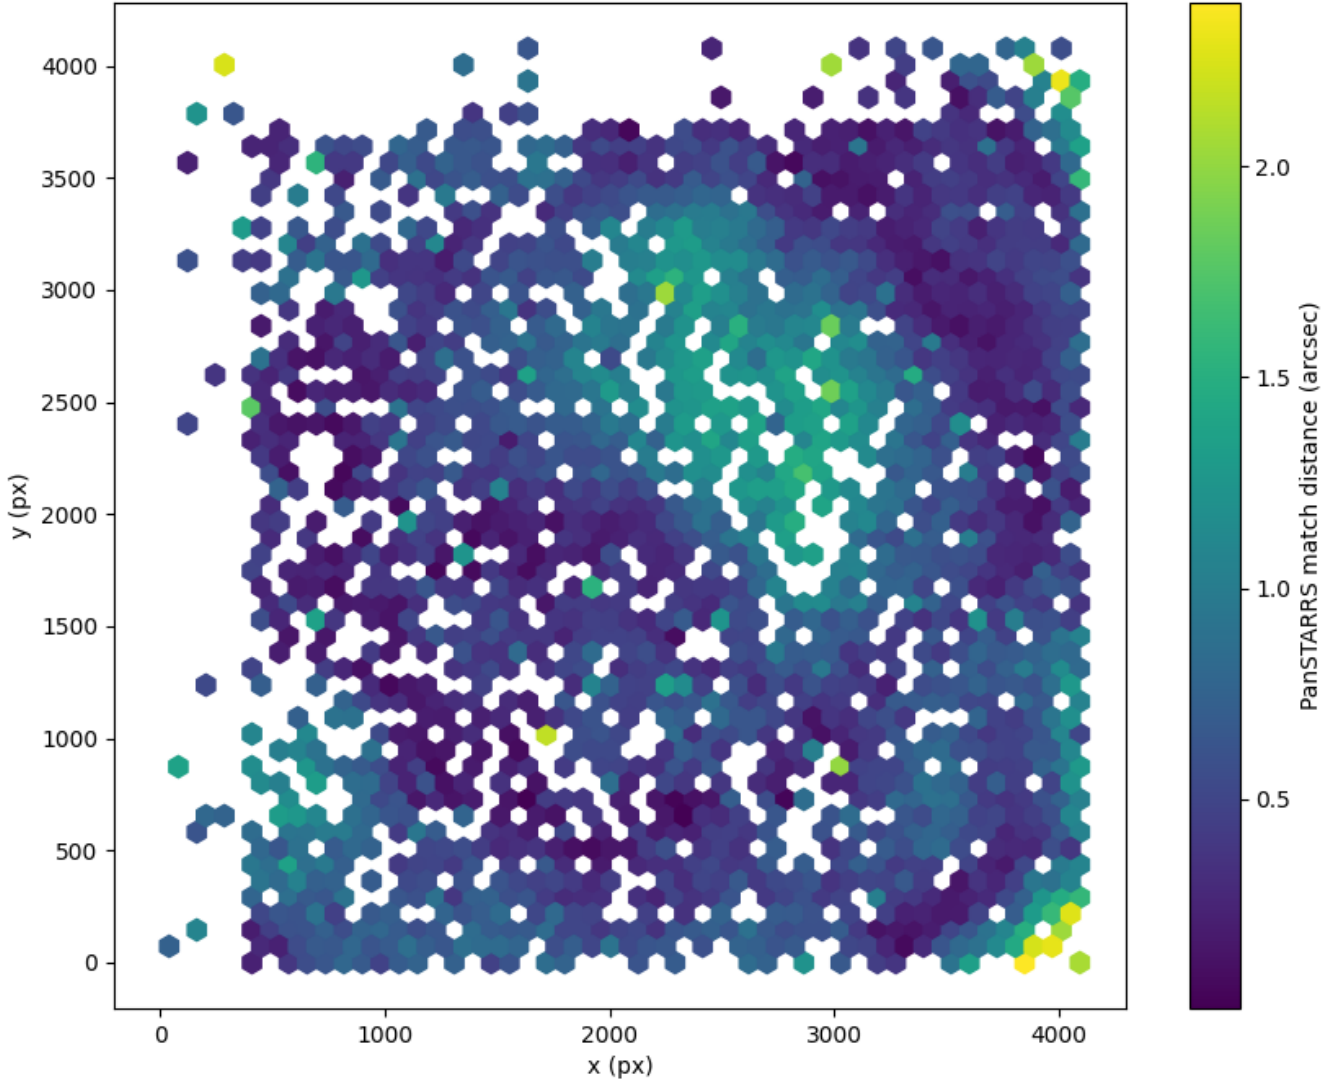

Field 2367
2D field distribution of catalog-matching distance (arcsec) to Pan-STARRS
Hexagon length: 82px

Field 2366
2D field distribution of catalog-matching distance (arcsec) to Pan-STARRS
Hexagon length: 82px