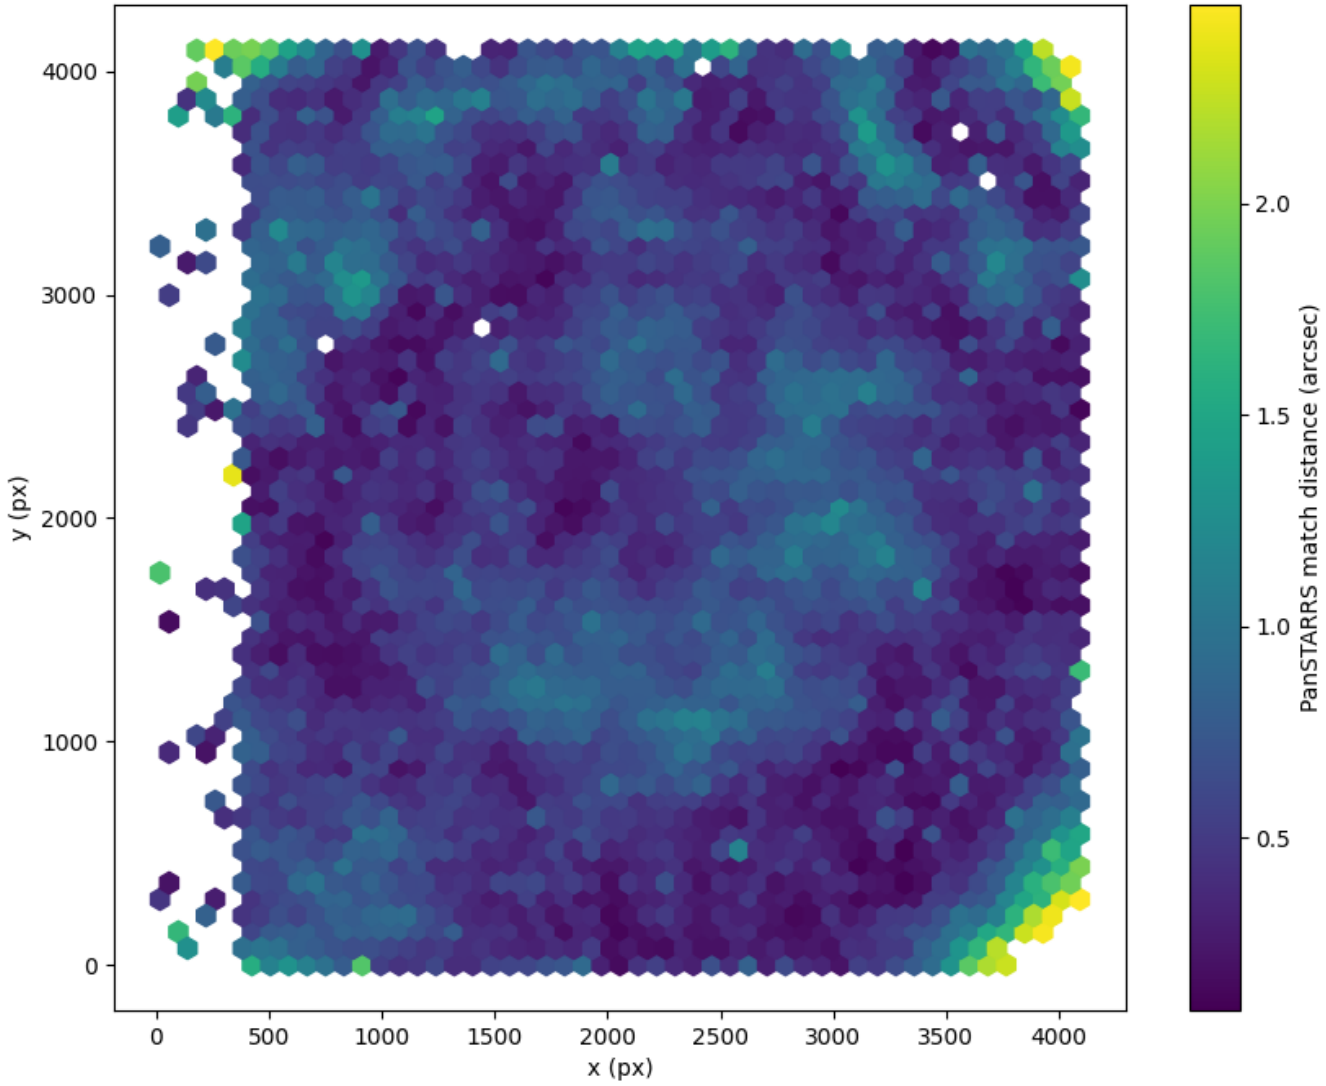

Field 0037
2D field distribution of catalog-matching distance (arcsec) to Pan-STARRS
Hexagon length: 80px

Field 0036
2D field distribution of catalog-matching distance (arcsec) to Pan-STARRS
Hexagon length: 82px