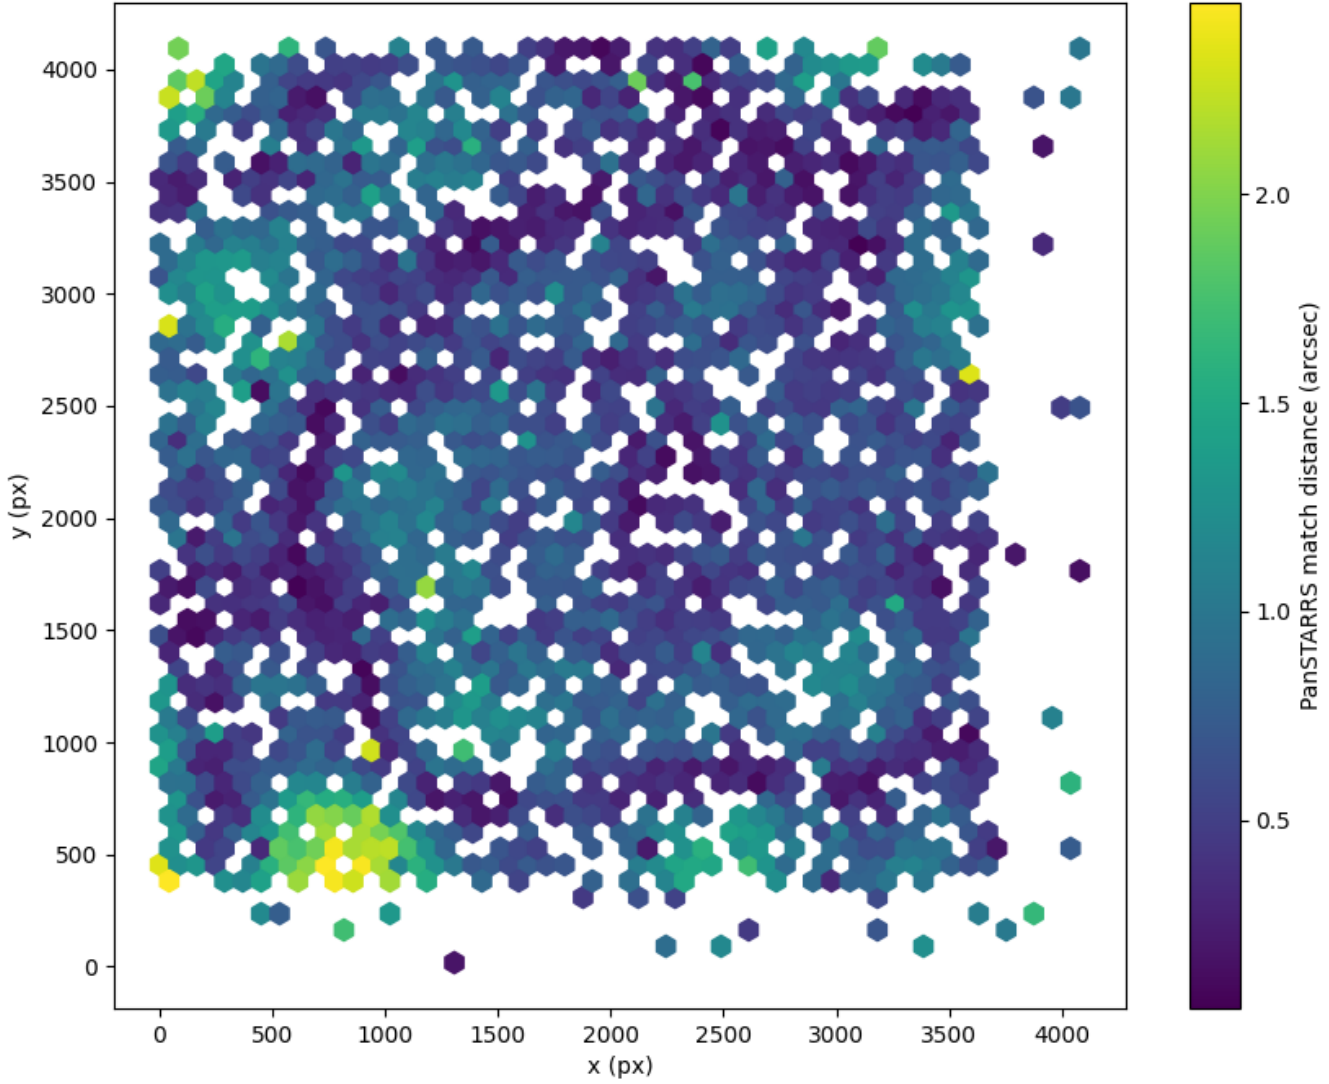

Field 2248
2D field distribution of catalog-matching distance (arcsec) to Pan-STARRS
Hexagon length: 82px

Field 2247
2D field distribution of catalog-matching distance (arcsec) to Pan-STARRS
Hexagon length: 82px