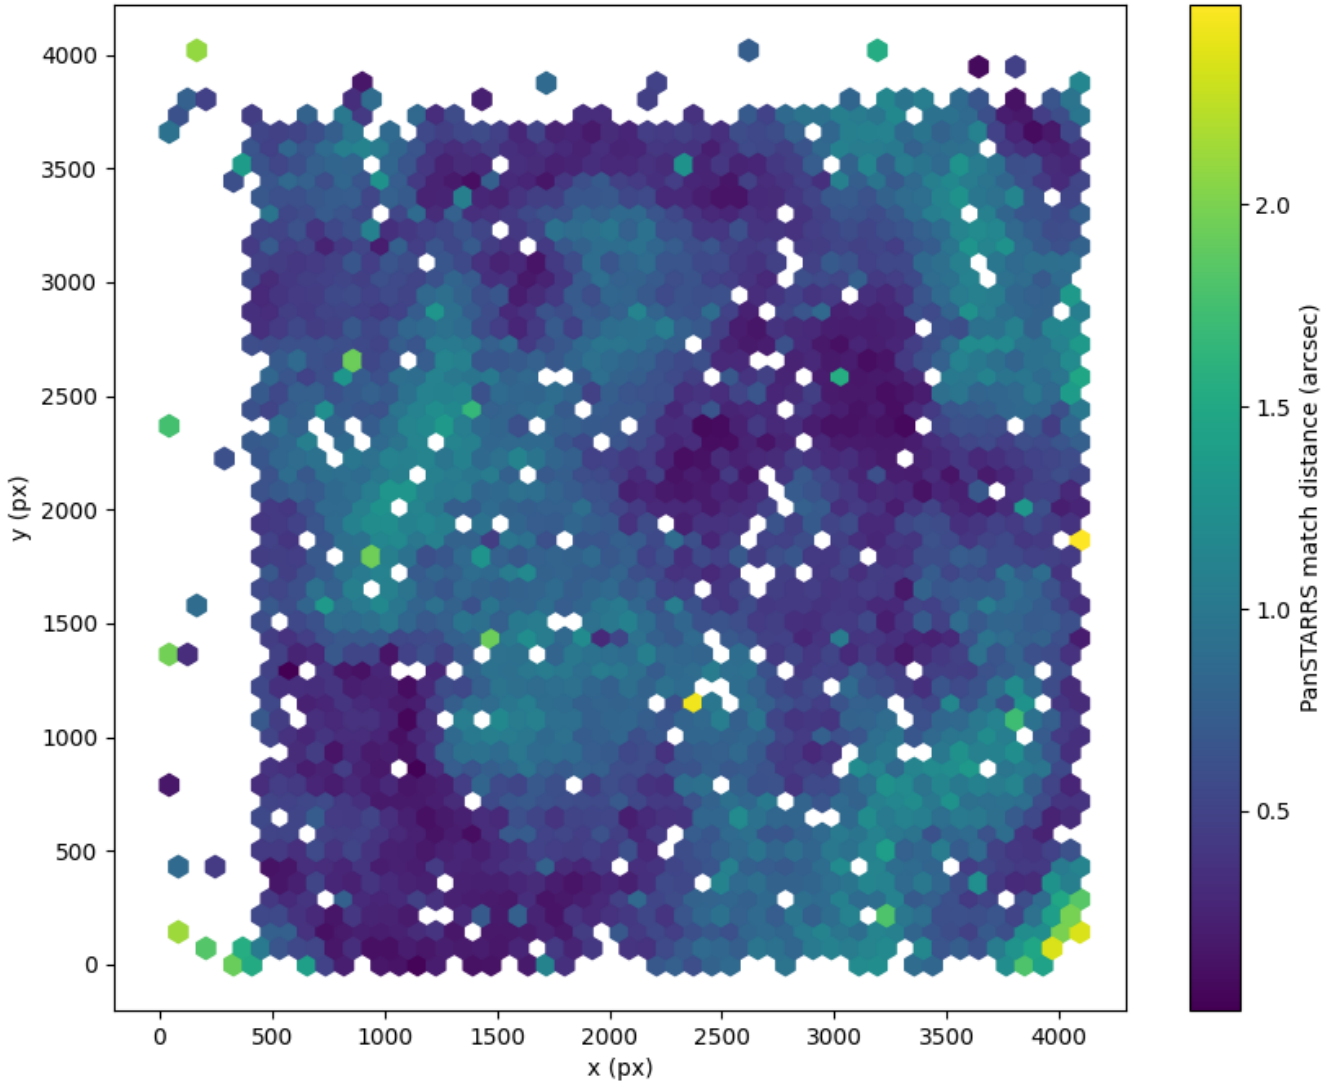

Field 2587
2D field distribution of catalog-matching distance (arcsec) to Pan-STARRS
Hexagon length: 81px

Field 2586
2D field distribution of catalog-matching distance (arcsec) to Pan-STARRS
Hexagon length: 82px