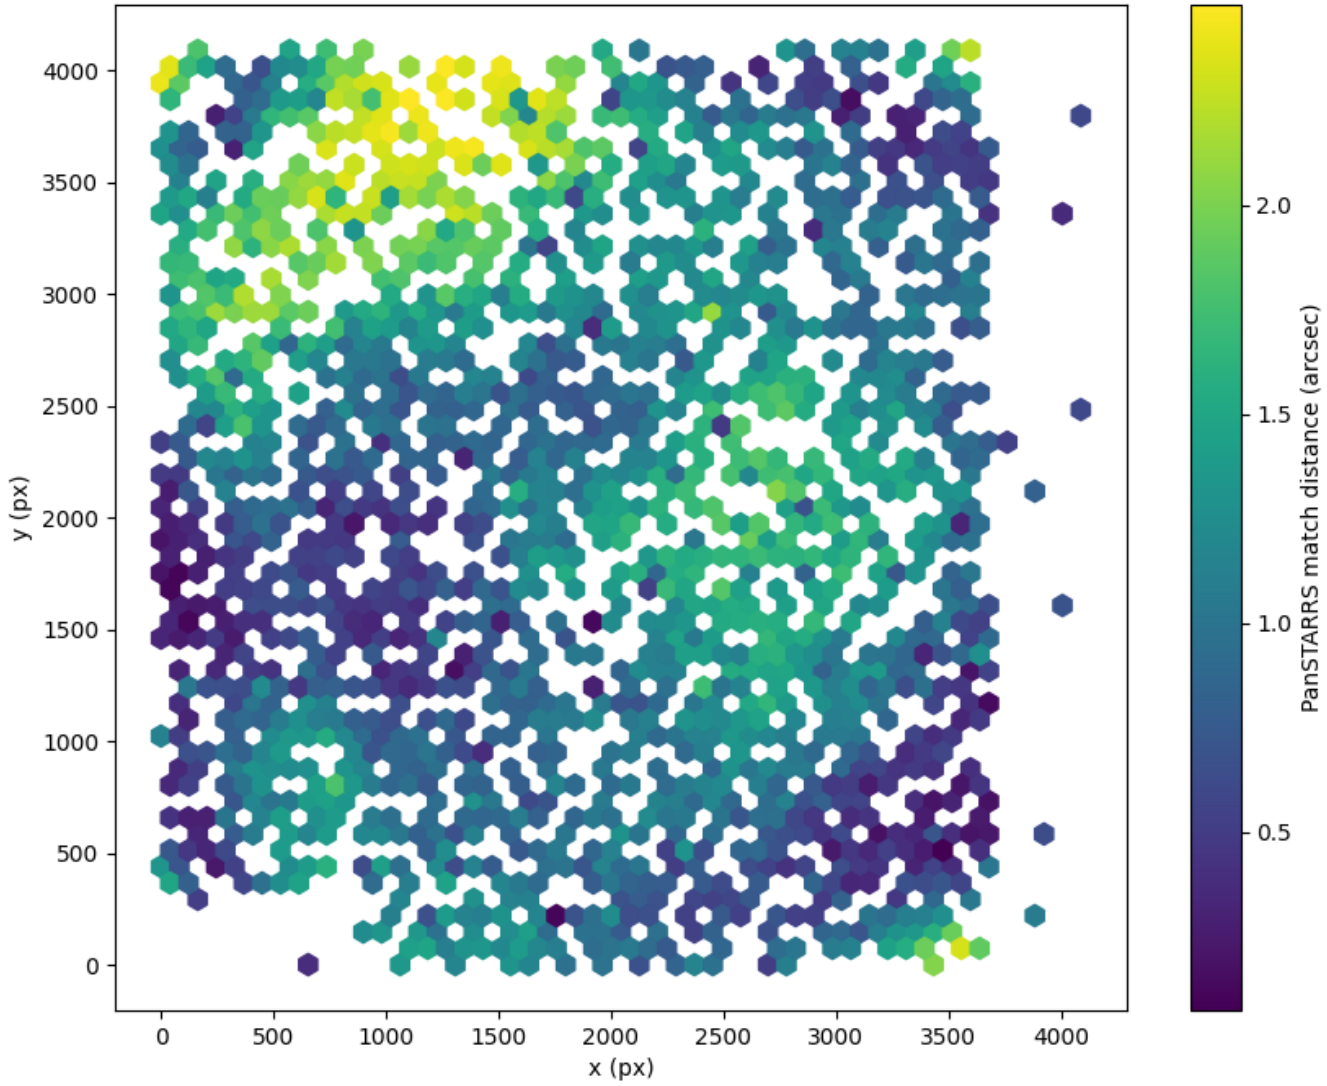

Field 2357
2D field distribution of catalog-matching distance (arcsec) to Pan-STARRS
Hexagon length: 81px

Field 2356
2D field distribution of catalog-matching distance (arcsec) to Pan-STARRS
Hexagon length: 82px