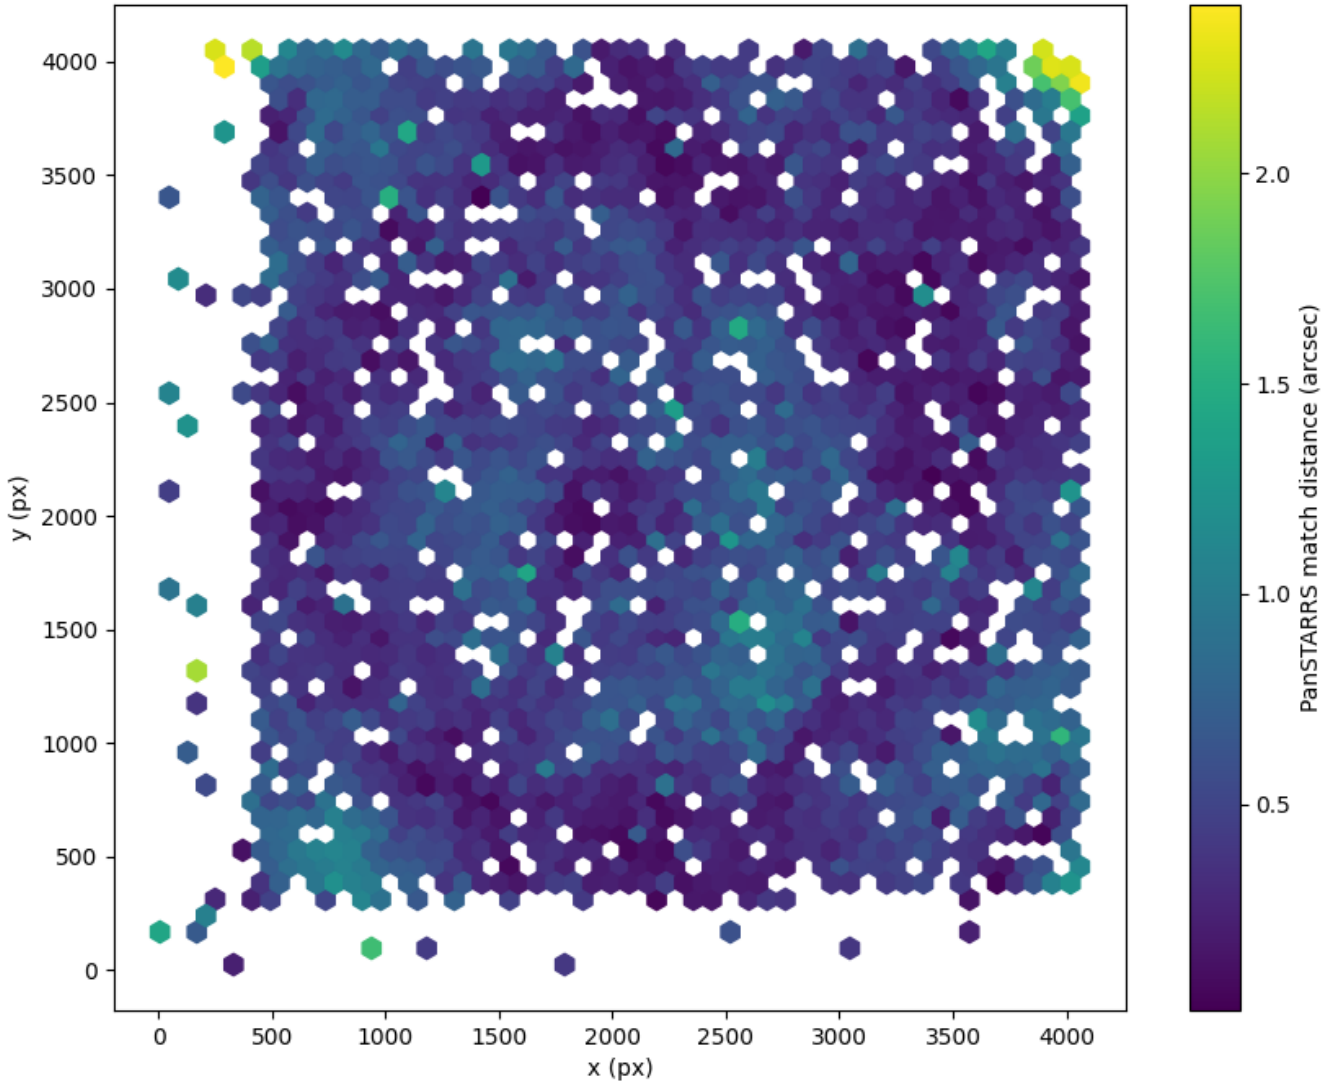

Field 0597
2D field distribution of catalog-matching distance (arcsec) to Pan-STARRS
Hexagon length: 81px

Field 0596
2D field distribution of catalog-matching distance (arcsec) to Pan-STARRS
Hexagon length: 81px