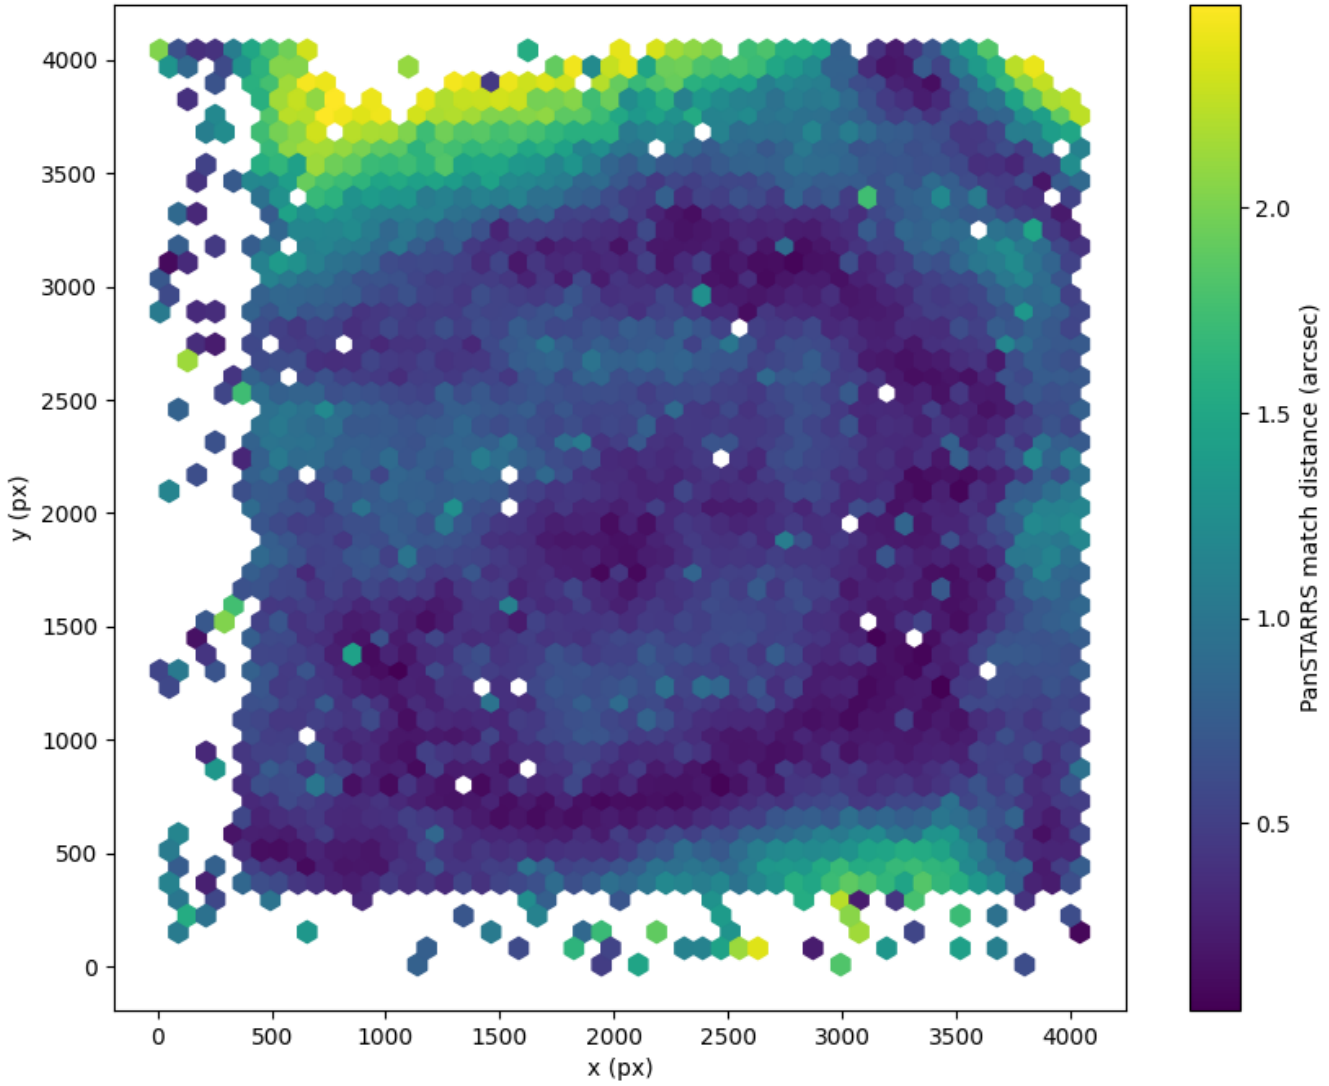

Field 0592
2D field distribution of catalog-matching distance (arcsec) to Pan-STARRS
Hexagon length: 81px

Field 0591
2D field distribution of catalog-matching distance (arcsec) to Pan-STARRS
Hexagon length: 81px