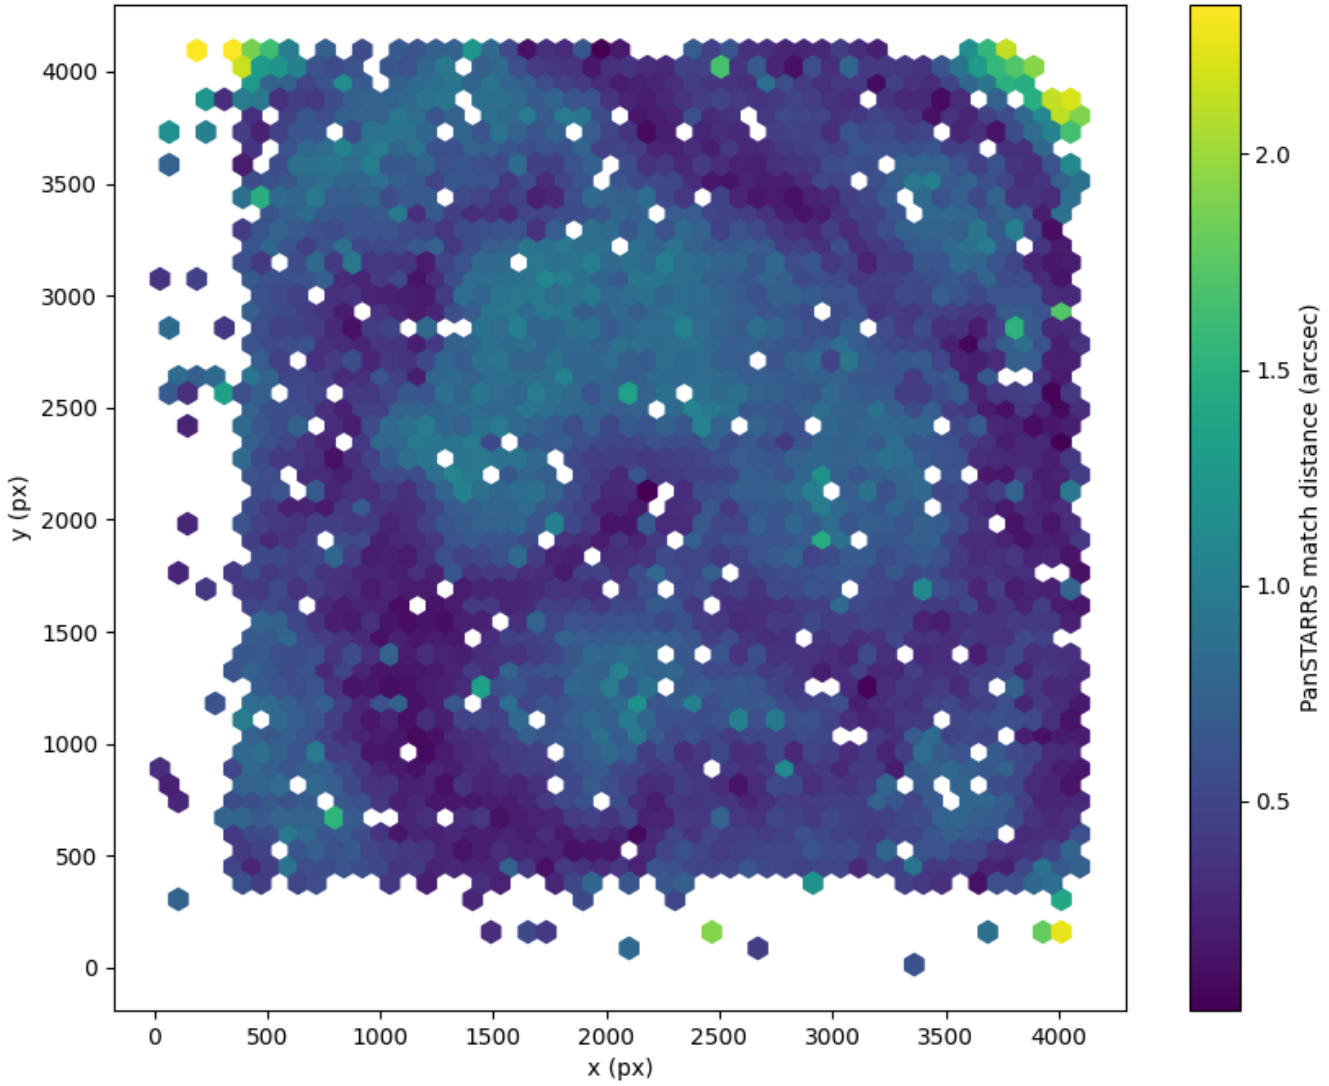

Field 0153
2D field distribution of catalog-matching distance (arcsec) to Pan-STARRS
Hexagon length: 81px

Field 0152
2D field distribution of catalog-matching distance (arcsec) to Pan-STARRS
Hexagon length: 81px