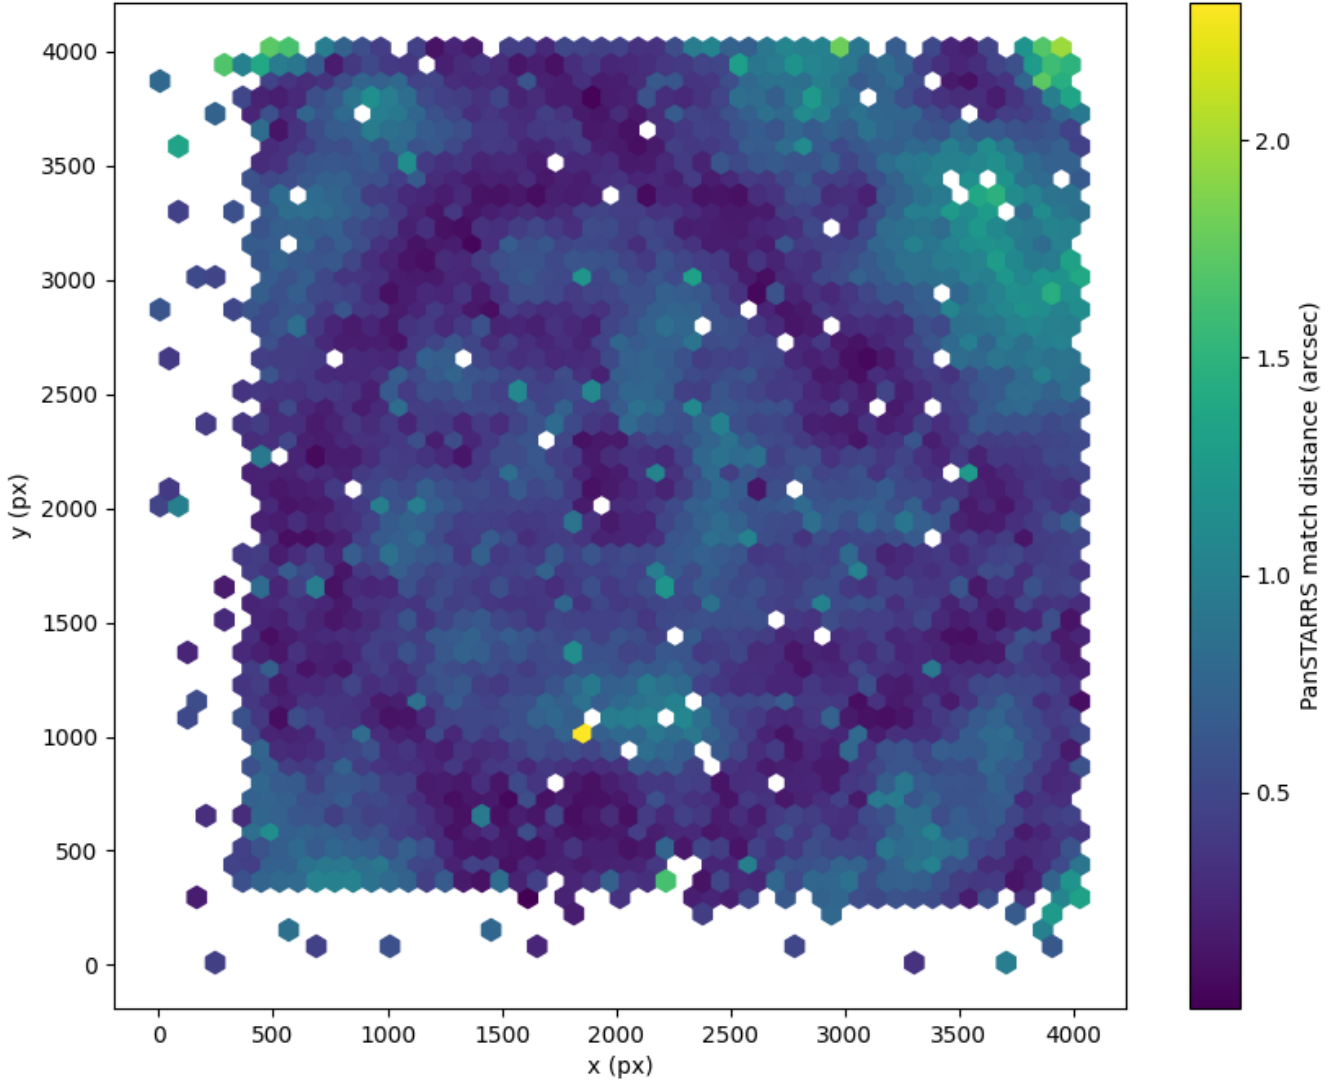

Field 0263
2D field distribution of catalog-matching distance (arcsec) to Pan-STARRS
Hexagon length: 80px

Field 0262
2D field distribution of catalog-matching distance (arcsec) to Pan-STARRS
Hexagon length: 80px