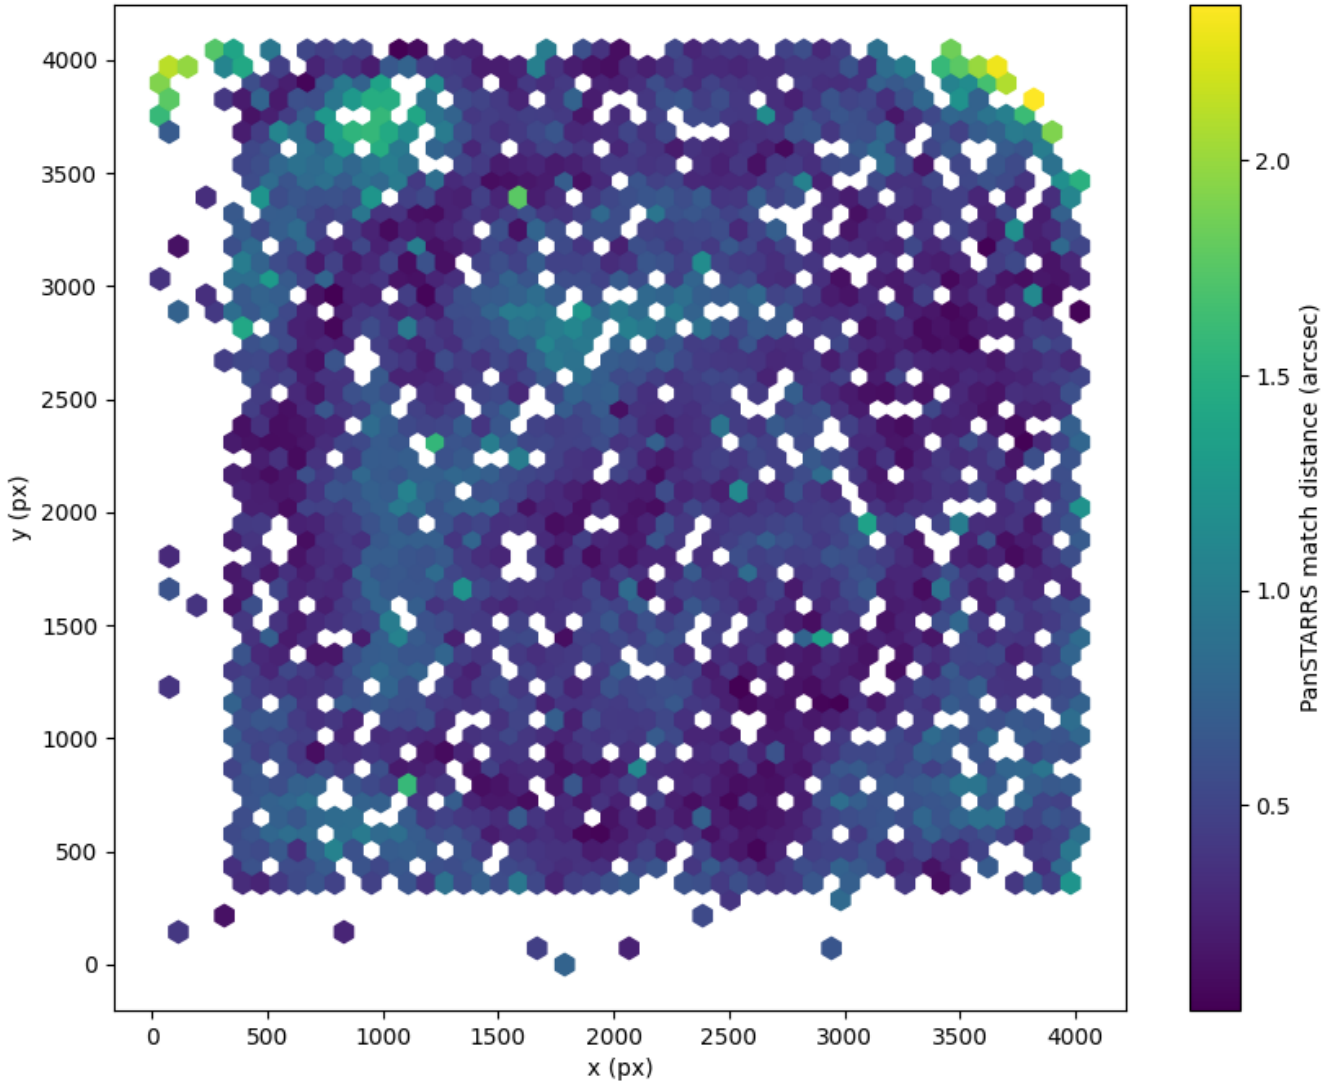

Field 0705
2D field distribution of catalog-matching distance (arcsec) to Pan-STARRS
Hexagon length: 81px

Field 0704
2D field distribution of catalog-matching distance (arcsec) to Pan-STARRS
Hexagon length: 80px