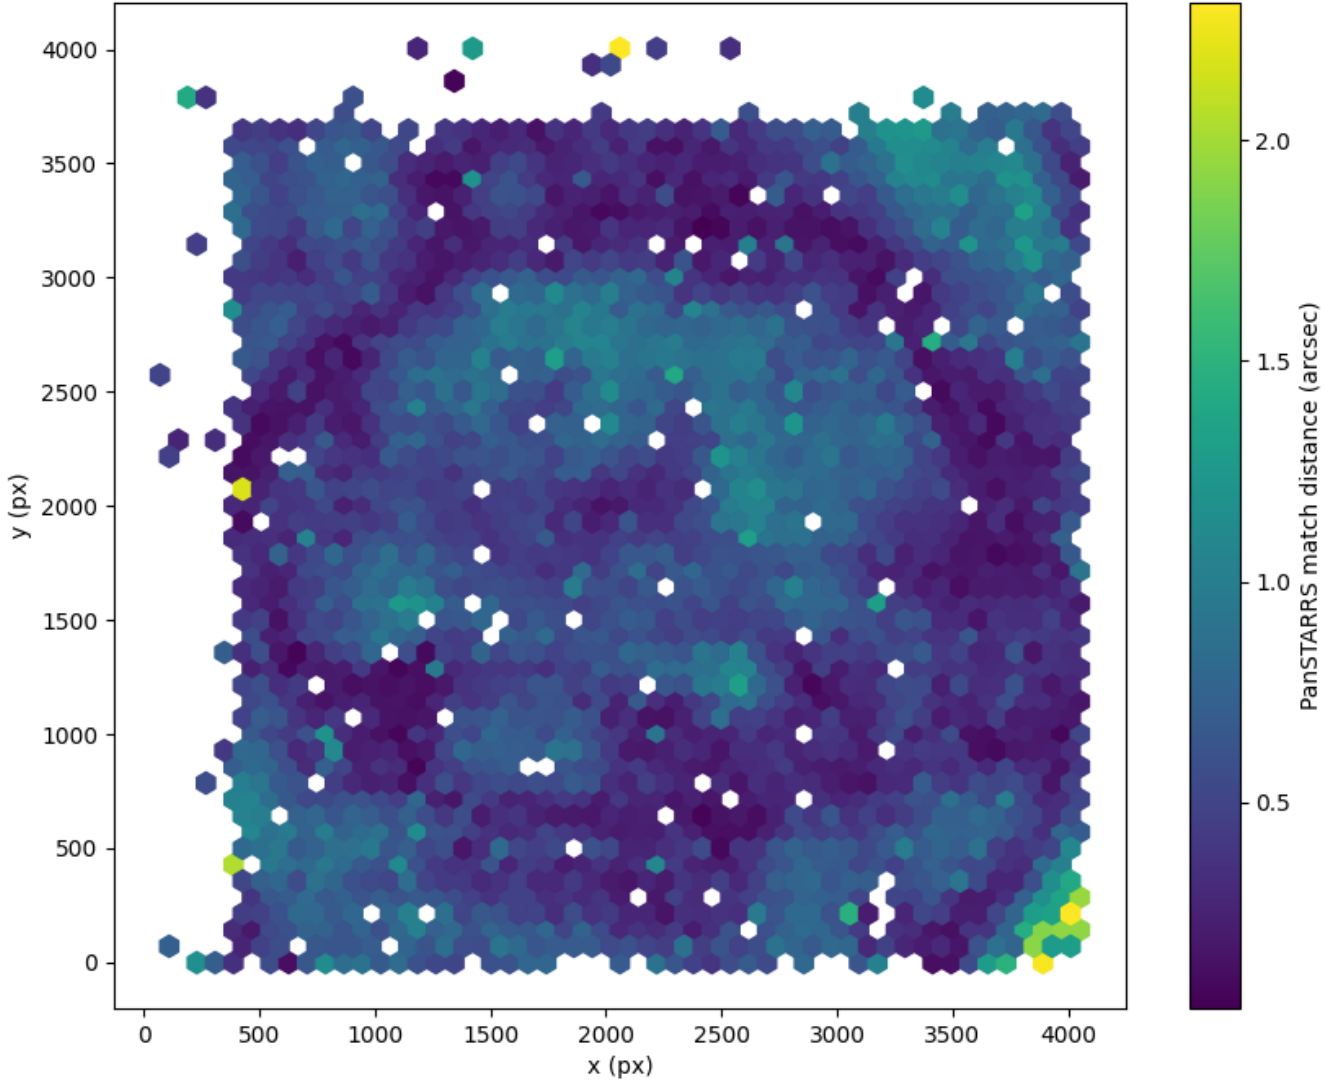

Field 2479
2D field distribution of catalog-matching distance (arcsec) to Pan-STARRS
Hexagon length: 81px

Field 2478
2D field distribution of catalog-matching distance (arcsec) to Pan-STARRS
Hexagon length: 80px