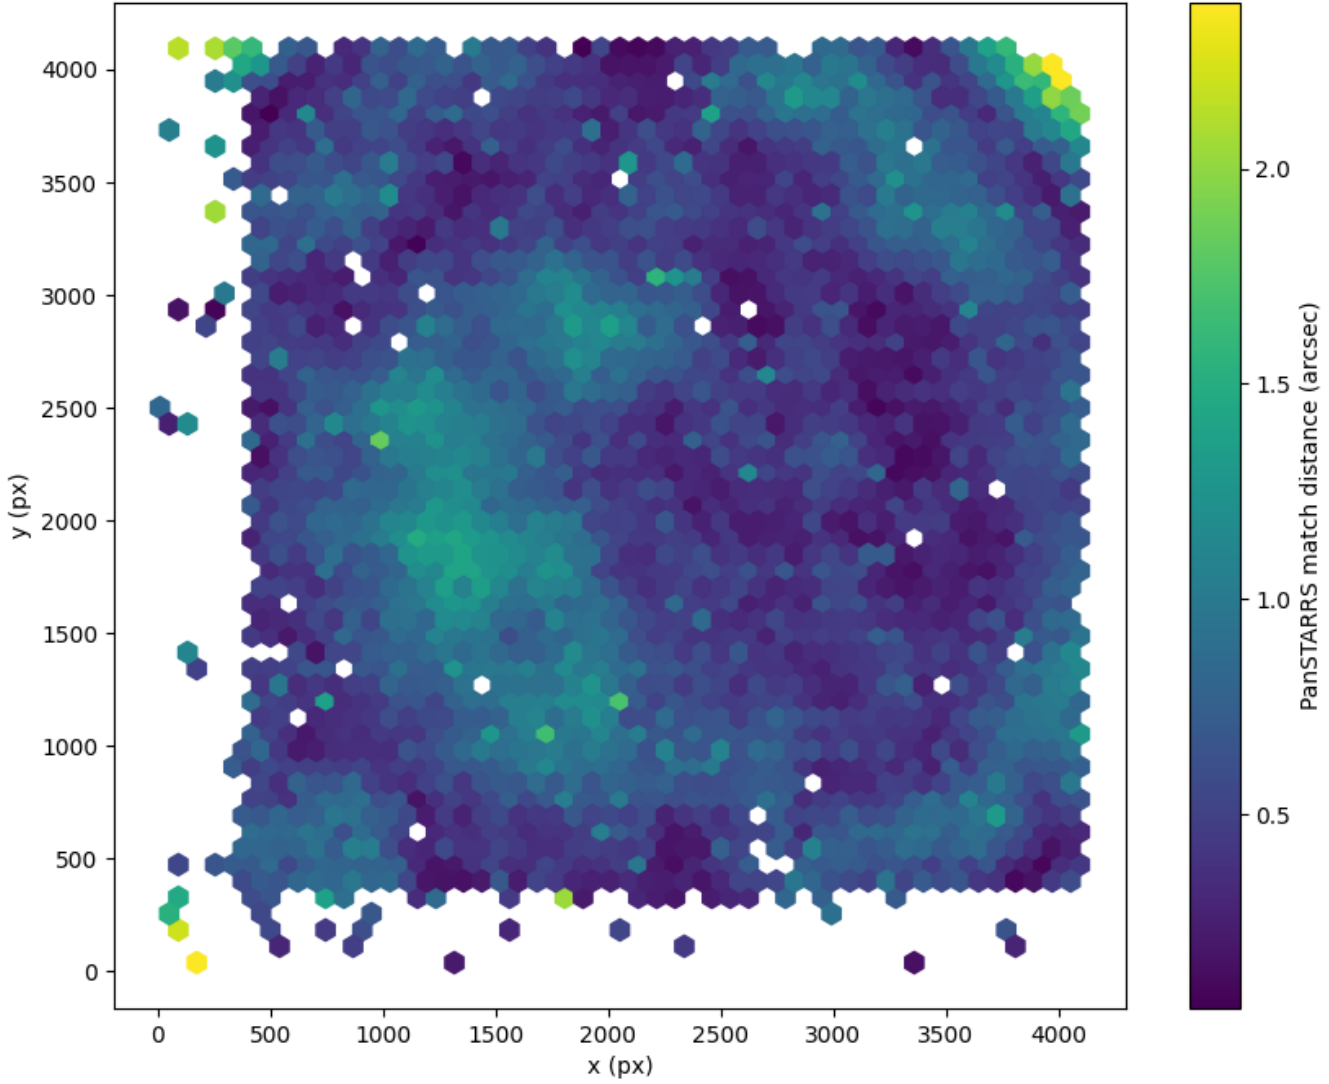

Field 0365
2D field distribution of catalog-matching distance (arcsec) to Pan-STARRS
Hexagon length: 81px

Field 0364
2D field distribution of catalog-matching distance (arcsec) to Pan-STARRS
Hexagon length: 82px