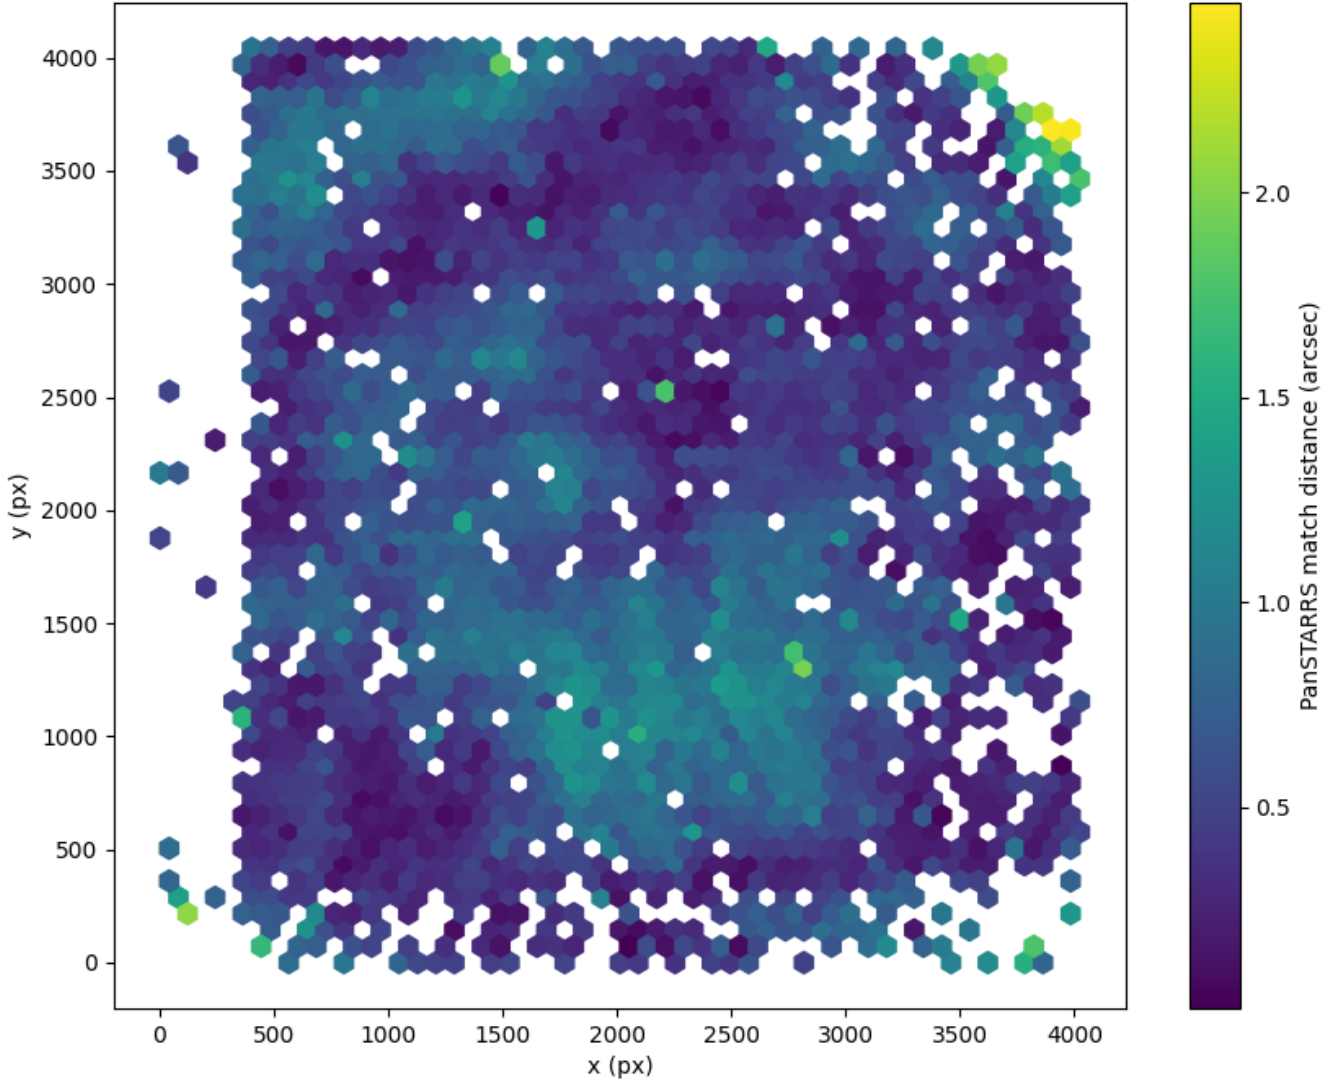

Field 0141
2D field distribution of catalog-matching distance (arcsec) to Pan-STARRS
Hexagon length: 82px

Field 0140
2D field distribution of catalog-matching distance (arcsec) to Pan-STARRS
Hexagon length: 80px