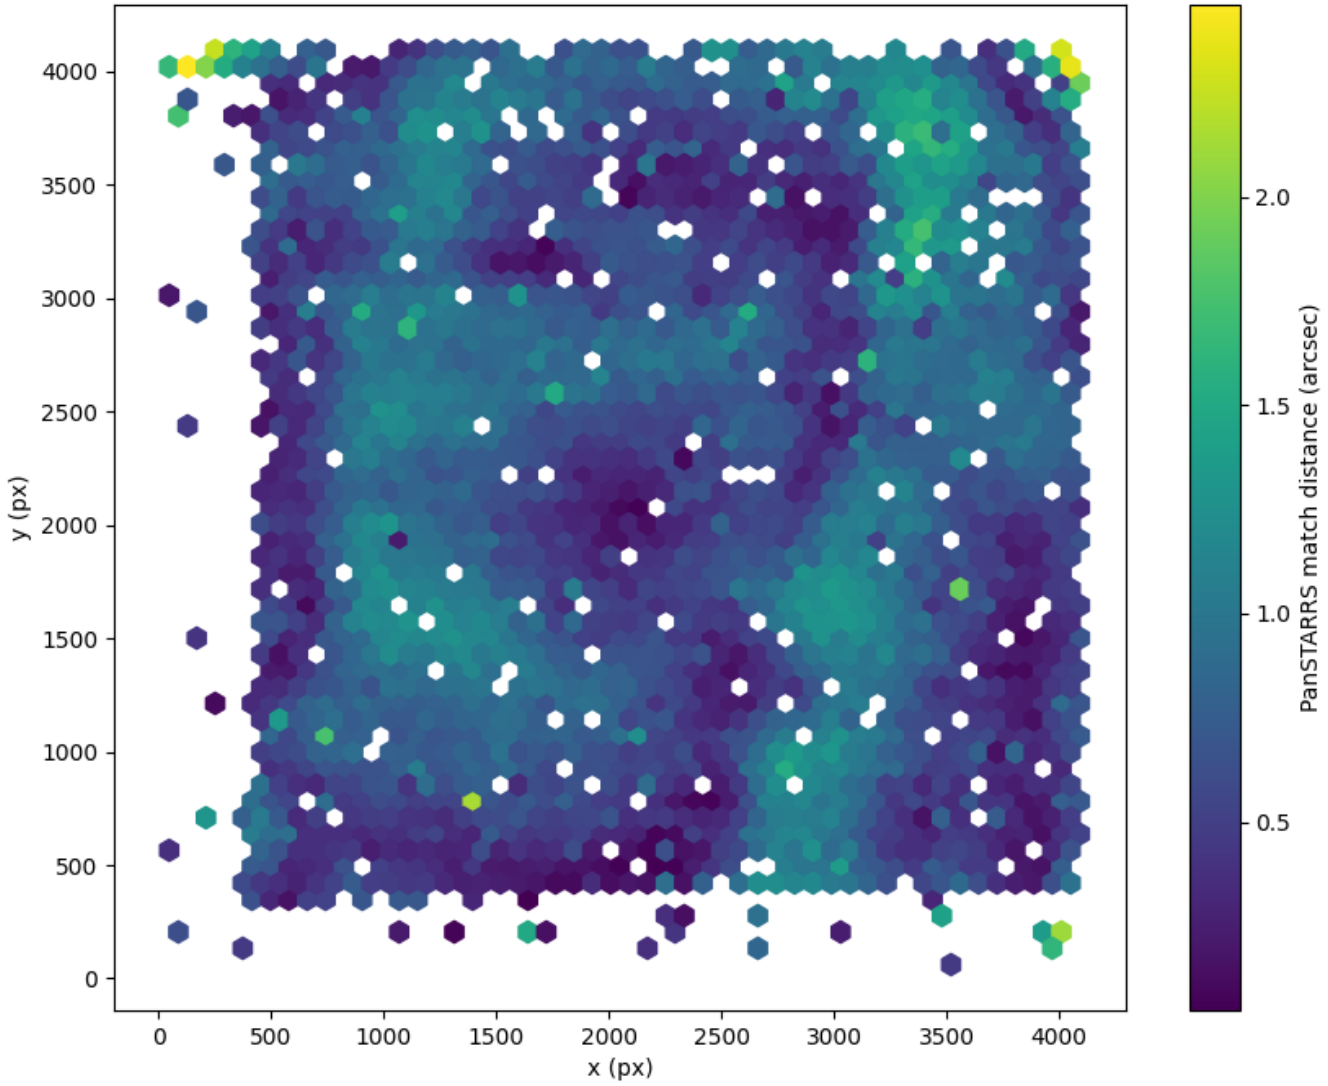

Field 0703
2D field distribution of catalog-matching distance (arcsec) to Pan-STARRS
Hexagon length: 80px

Field 0702
2D field distribution of catalog-matching distance (arcsec) to Pan-STARRS
Hexagon length: 82px