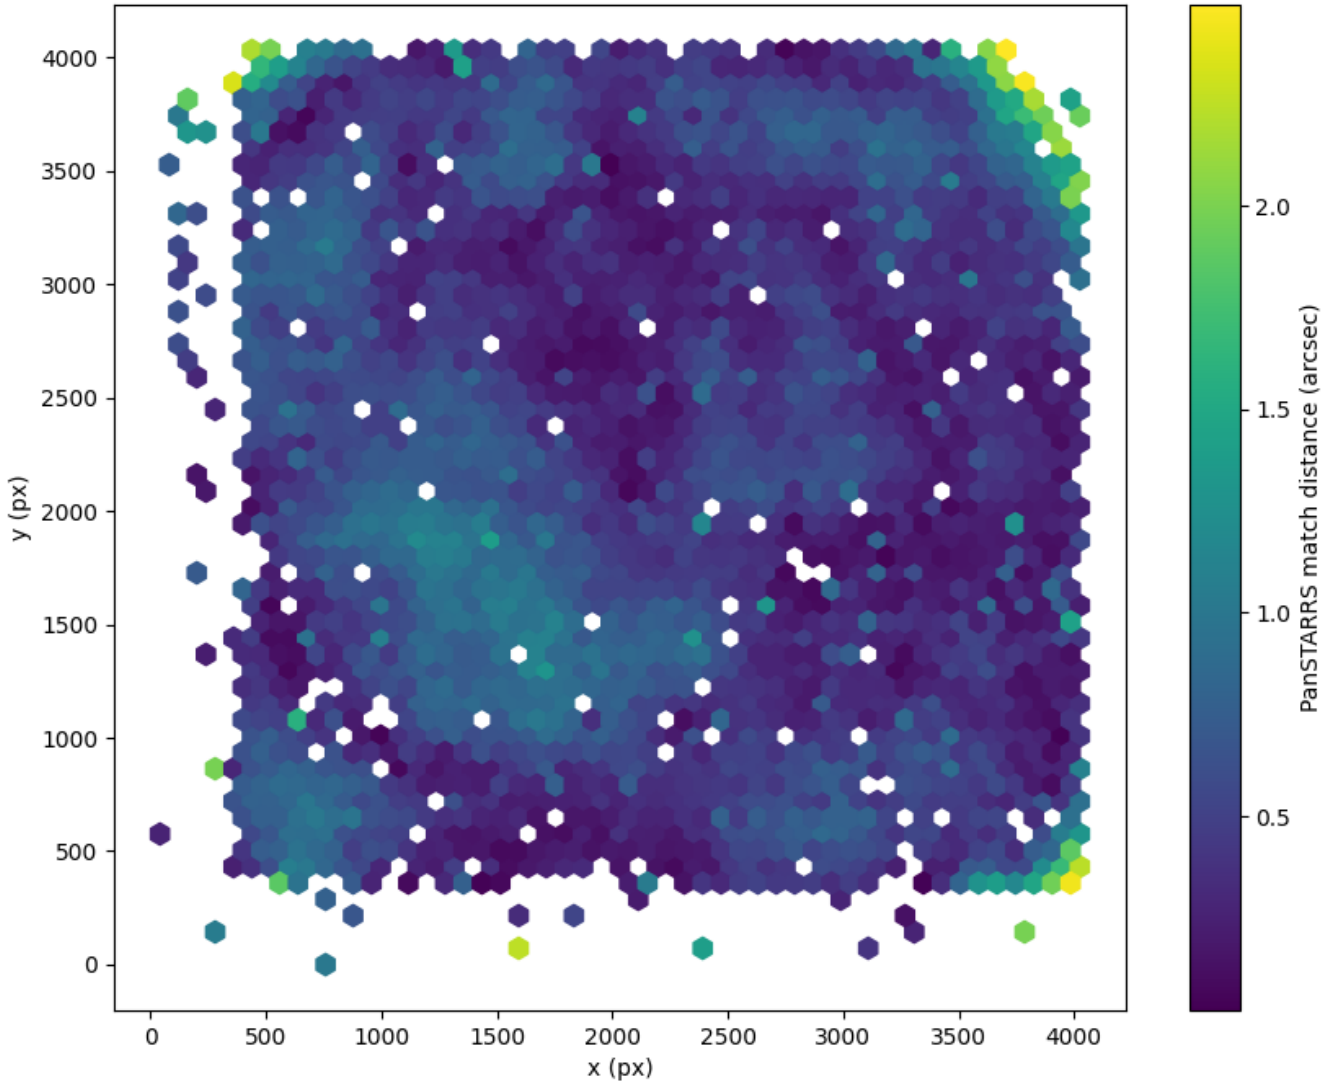

Field 0252
2D field distribution of catalog-matching distance (arcsec) to Pan-STARRS
Hexagon length: 80px

Field 0251
2D field distribution of catalog-matching distance (arcsec) to Pan-STARRS
Hexagon length: 80px