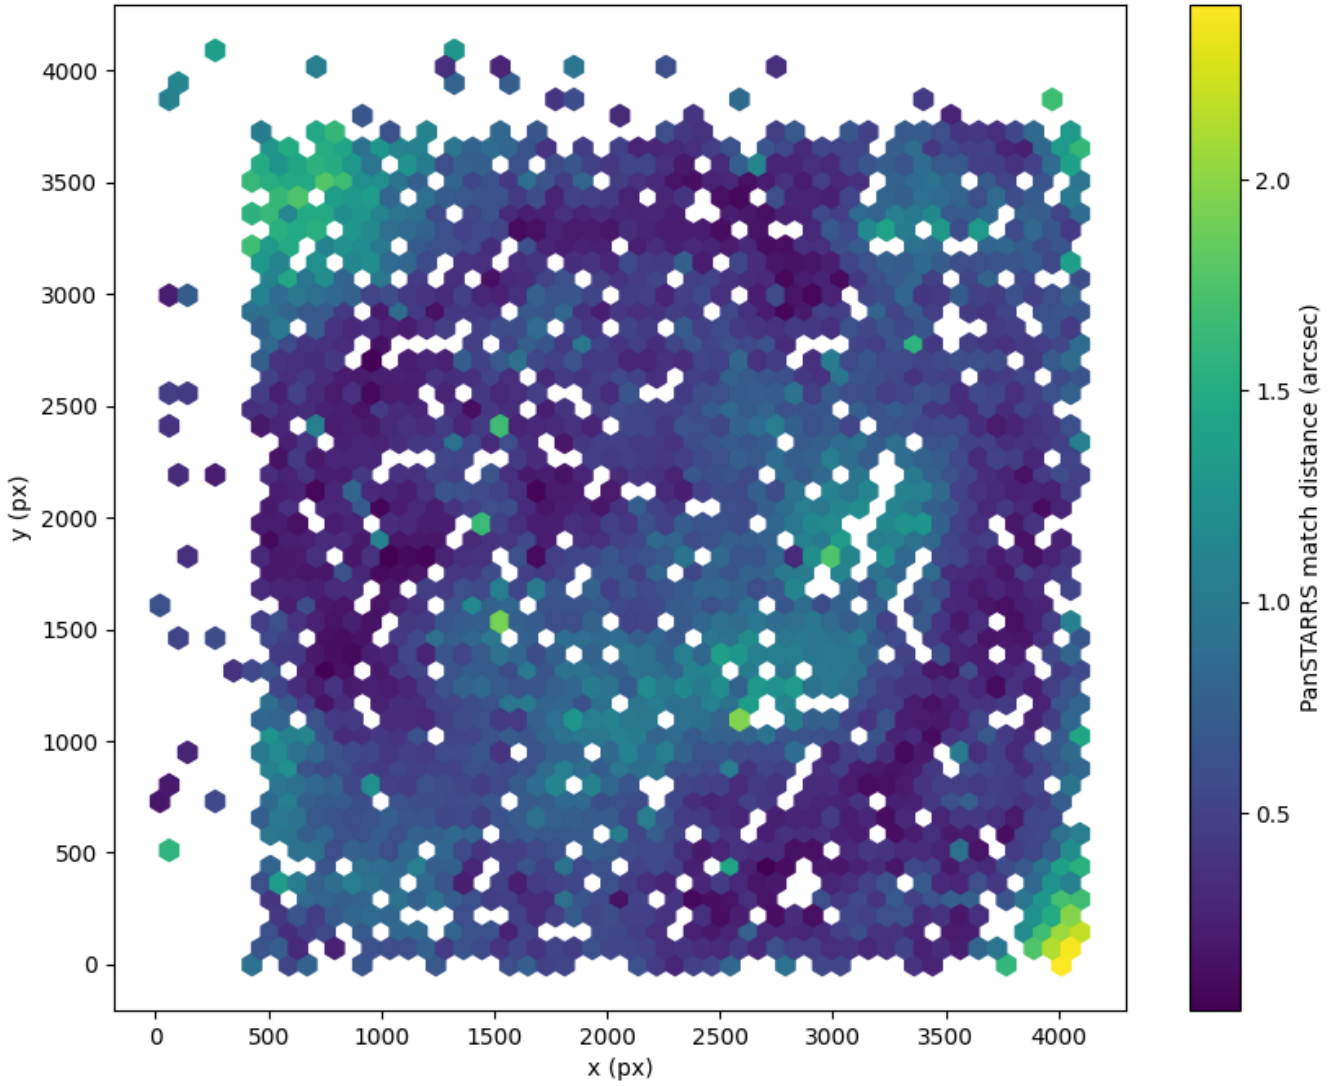

Field 2585
2D field distribution of catalog-matching distance (arcsec) to Pan-STARRS
Hexagon length: 81px

Field 2584
2D field distribution of catalog-matching distance (arcsec) to Pan-STARRS
Hexagon length: 81px