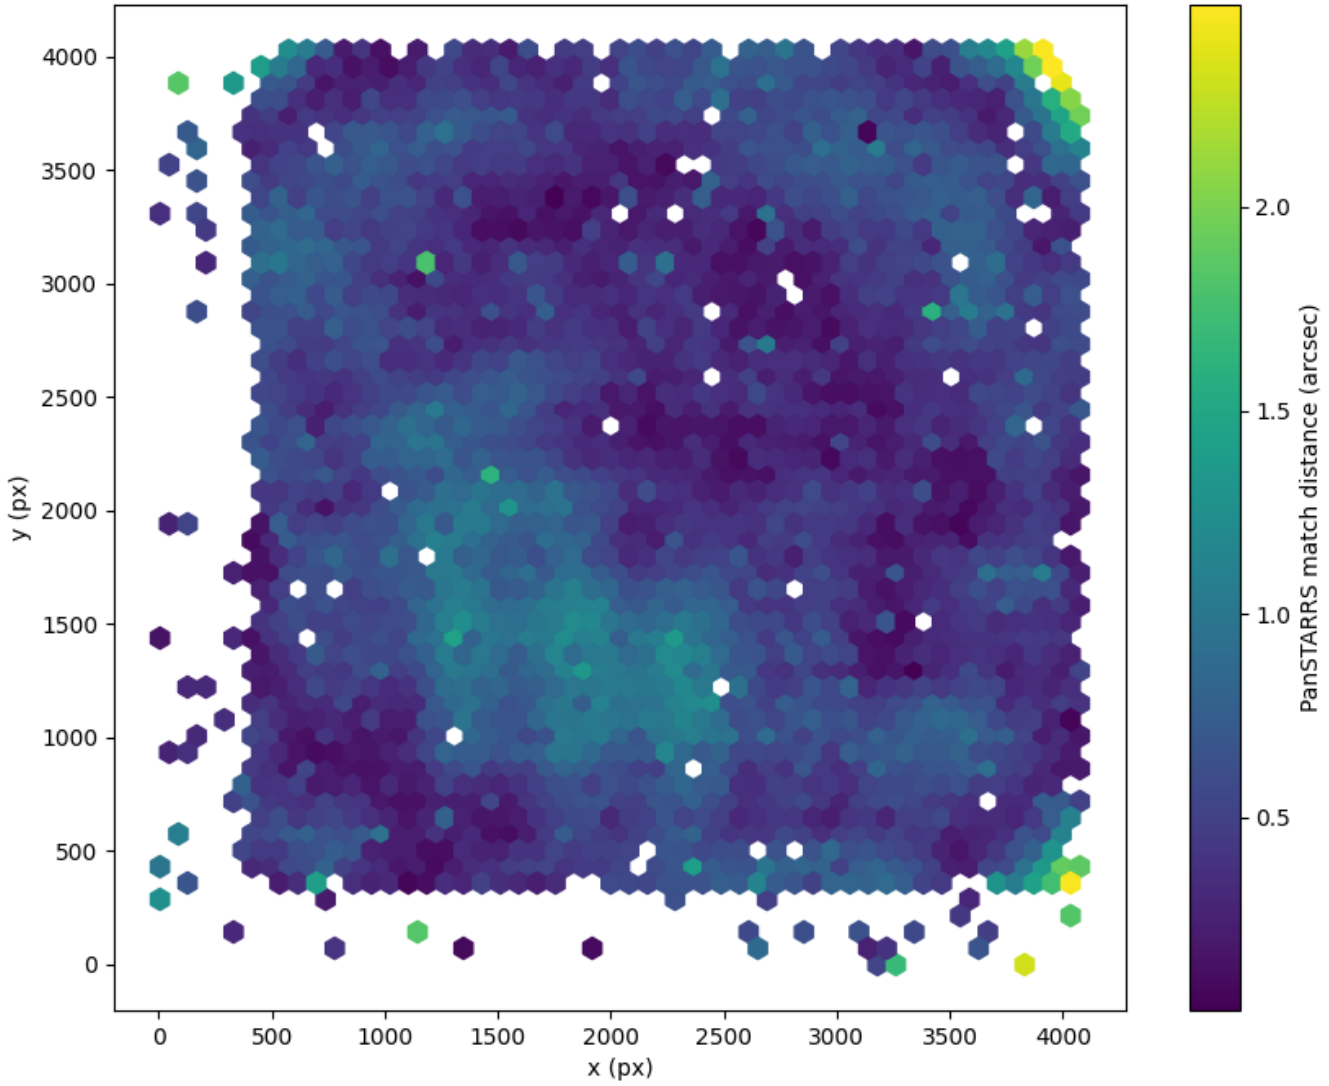

Field 0593
2D field distribution of catalog-matching distance (arcsec) to Pan-STARRS
Hexagon length: 80px

Field 0592
2D field distribution of catalog-matching distance (arcsec) to Pan-STARRS
Hexagon length: 81px