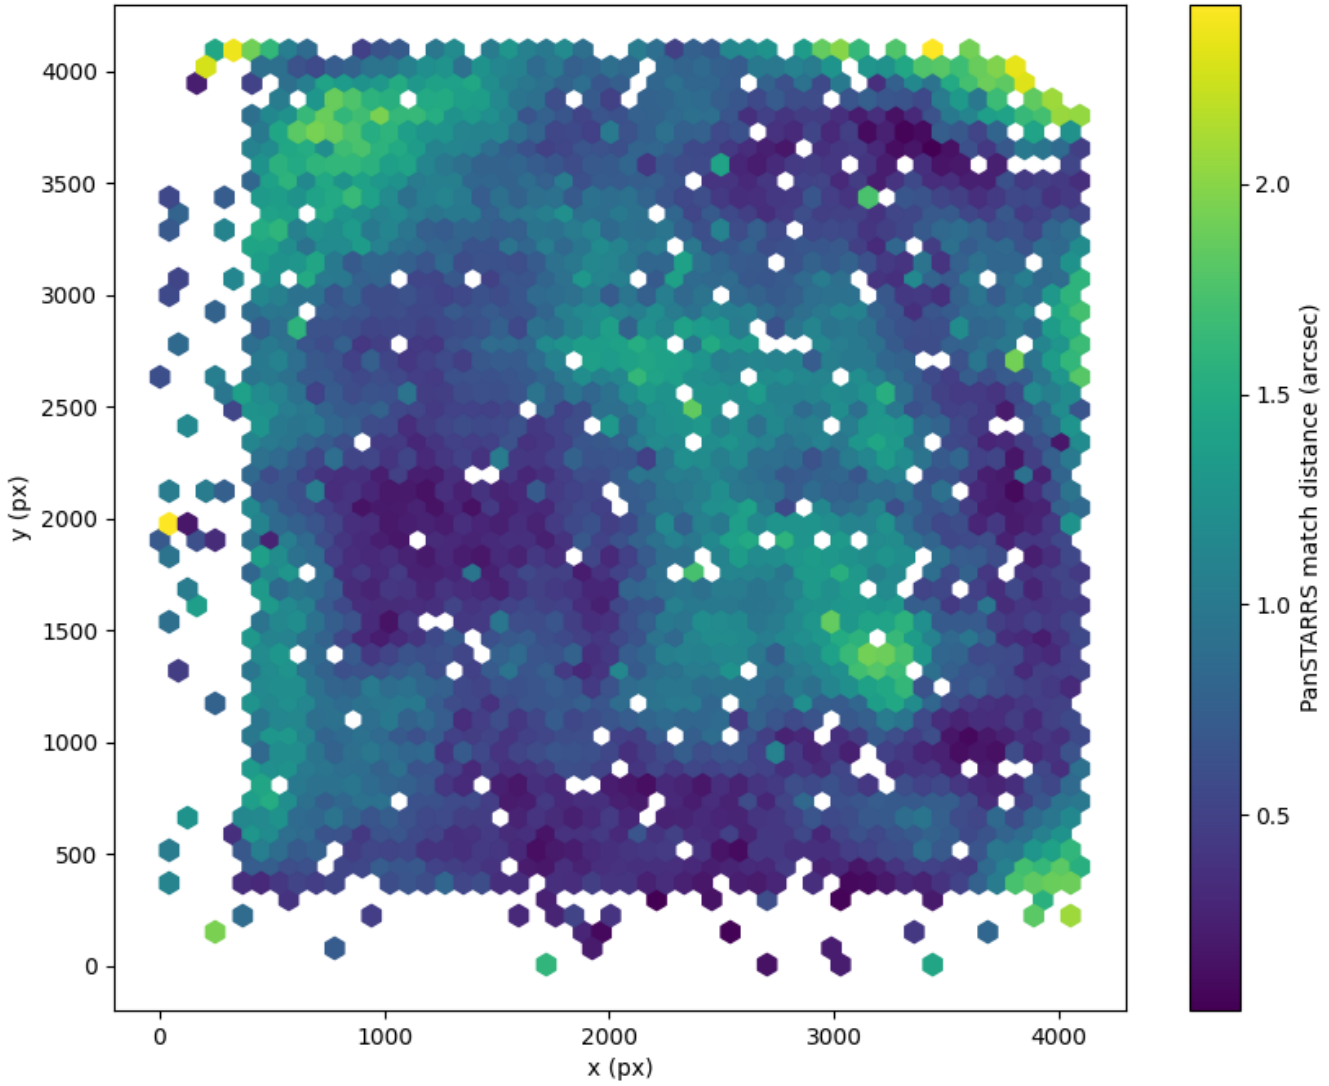

Field 0486
2D field distribution of catalog-matching distance (arcsec) to Pan-STARRS
Hexagon length: 80px

Field 0485
2D field distribution of catalog-matching distance (arcsec) to Pan-STARRS
Hexagon length: 82px