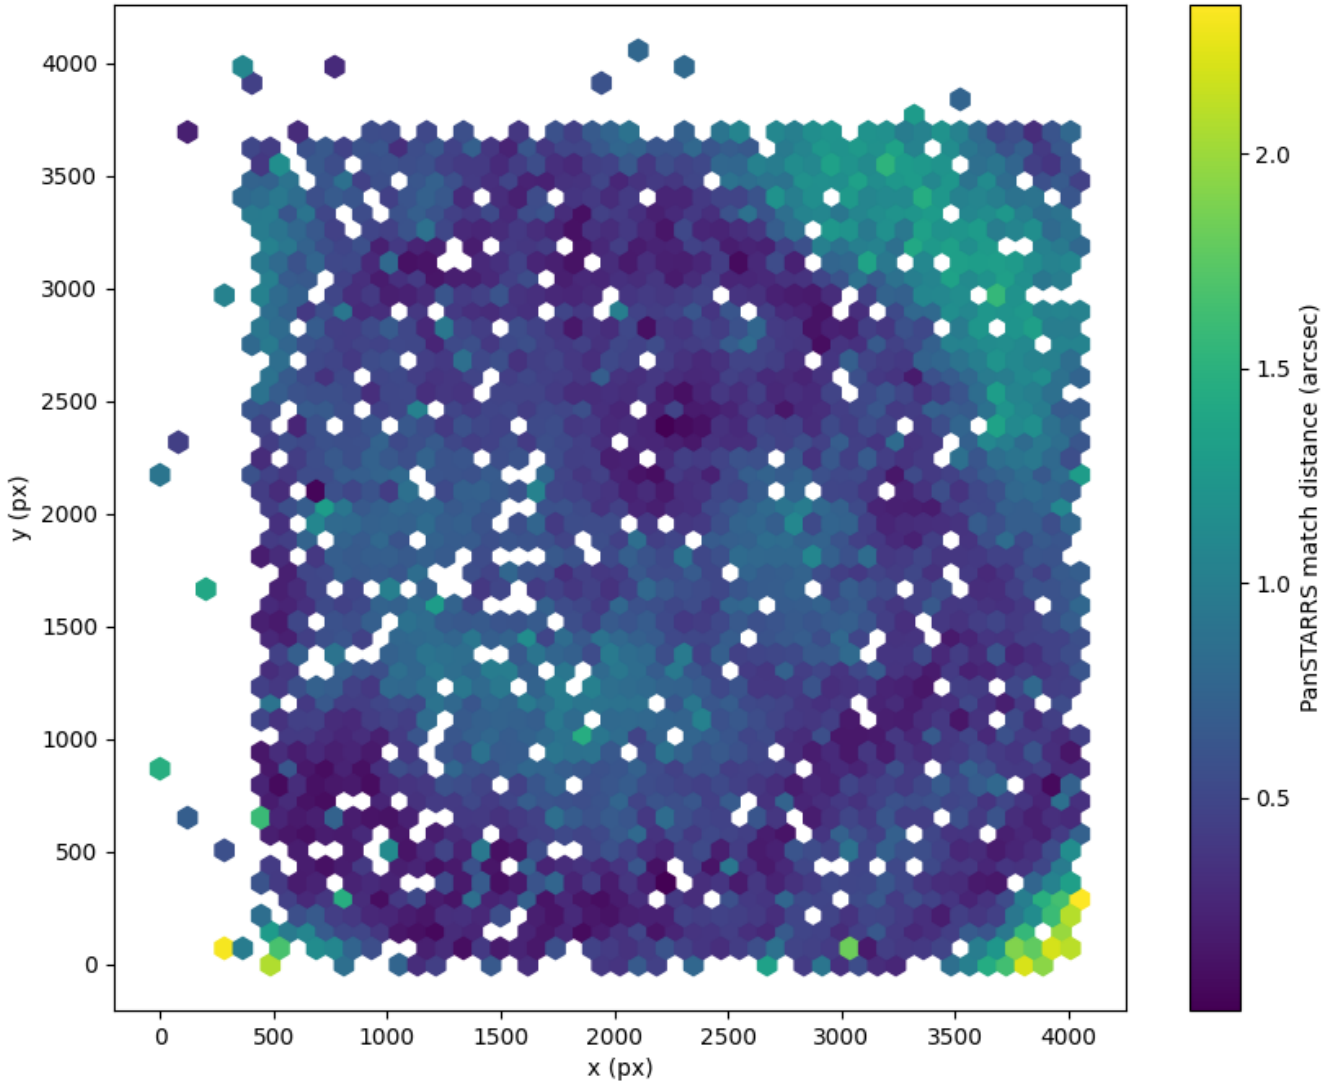

Field 2586
2D field distribution of catalog-matching distance (arcsec) to Pan-STARRS
Hexagon length: 82px

Field 2585
2D field distribution of catalog-matching distance (arcsec) to Pan-STARRS
Hexagon length: 81px