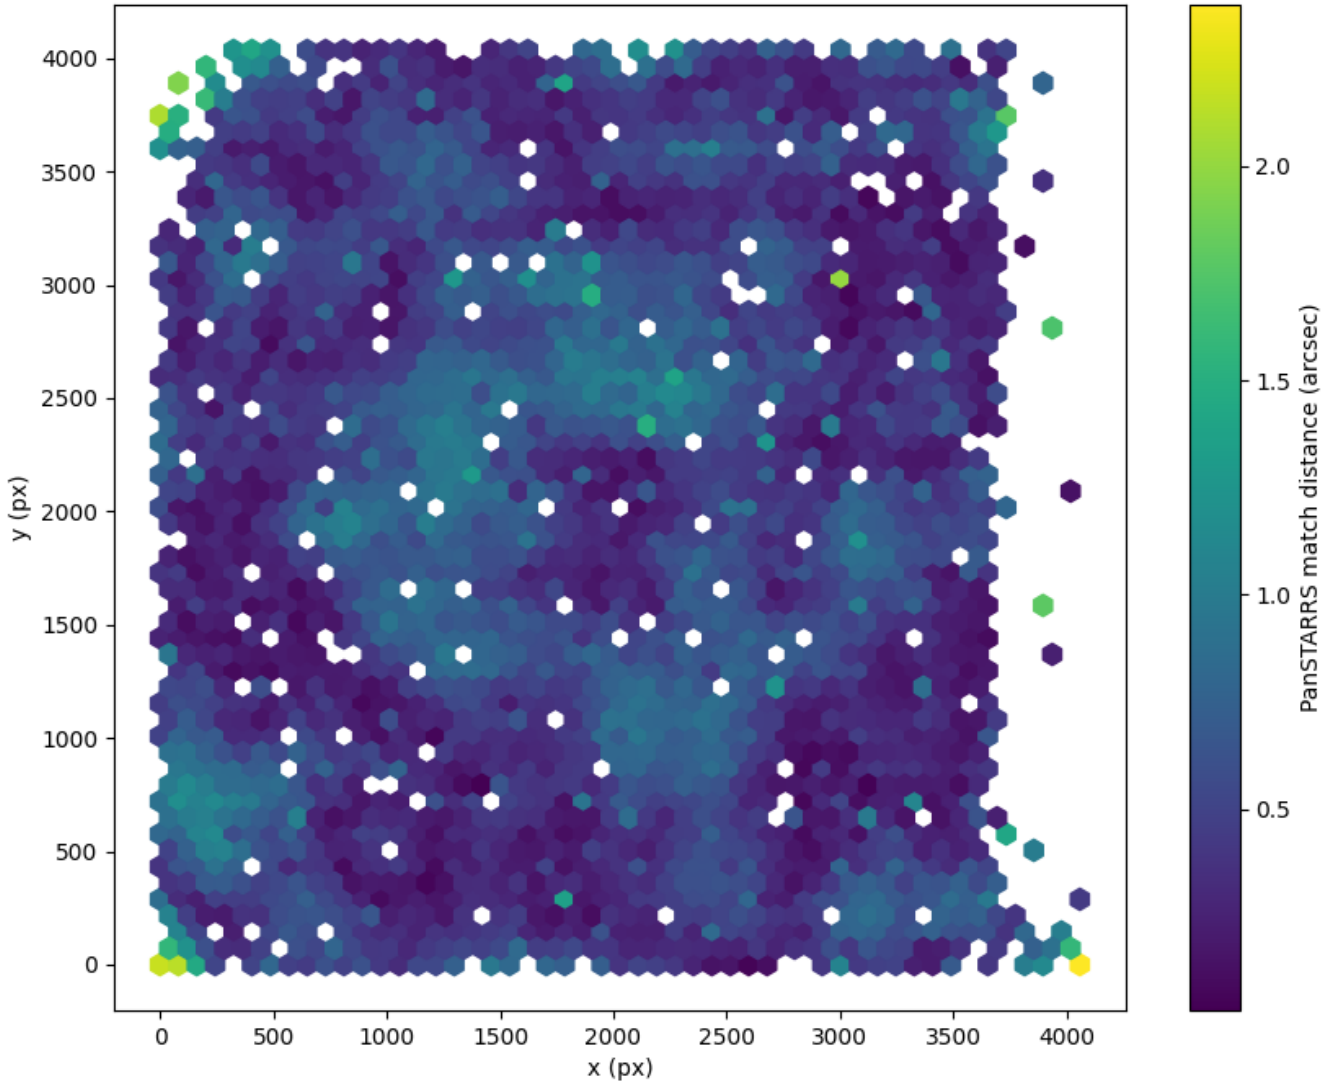

Field 0028
2D field distribution of catalog-matching distance (arcsec) to Pan-STARRS
Hexagon length: 82px

Field 0027
2D field distribution of catalog-matching distance (arcsec) to Pan-STARRS
Hexagon length: 81px