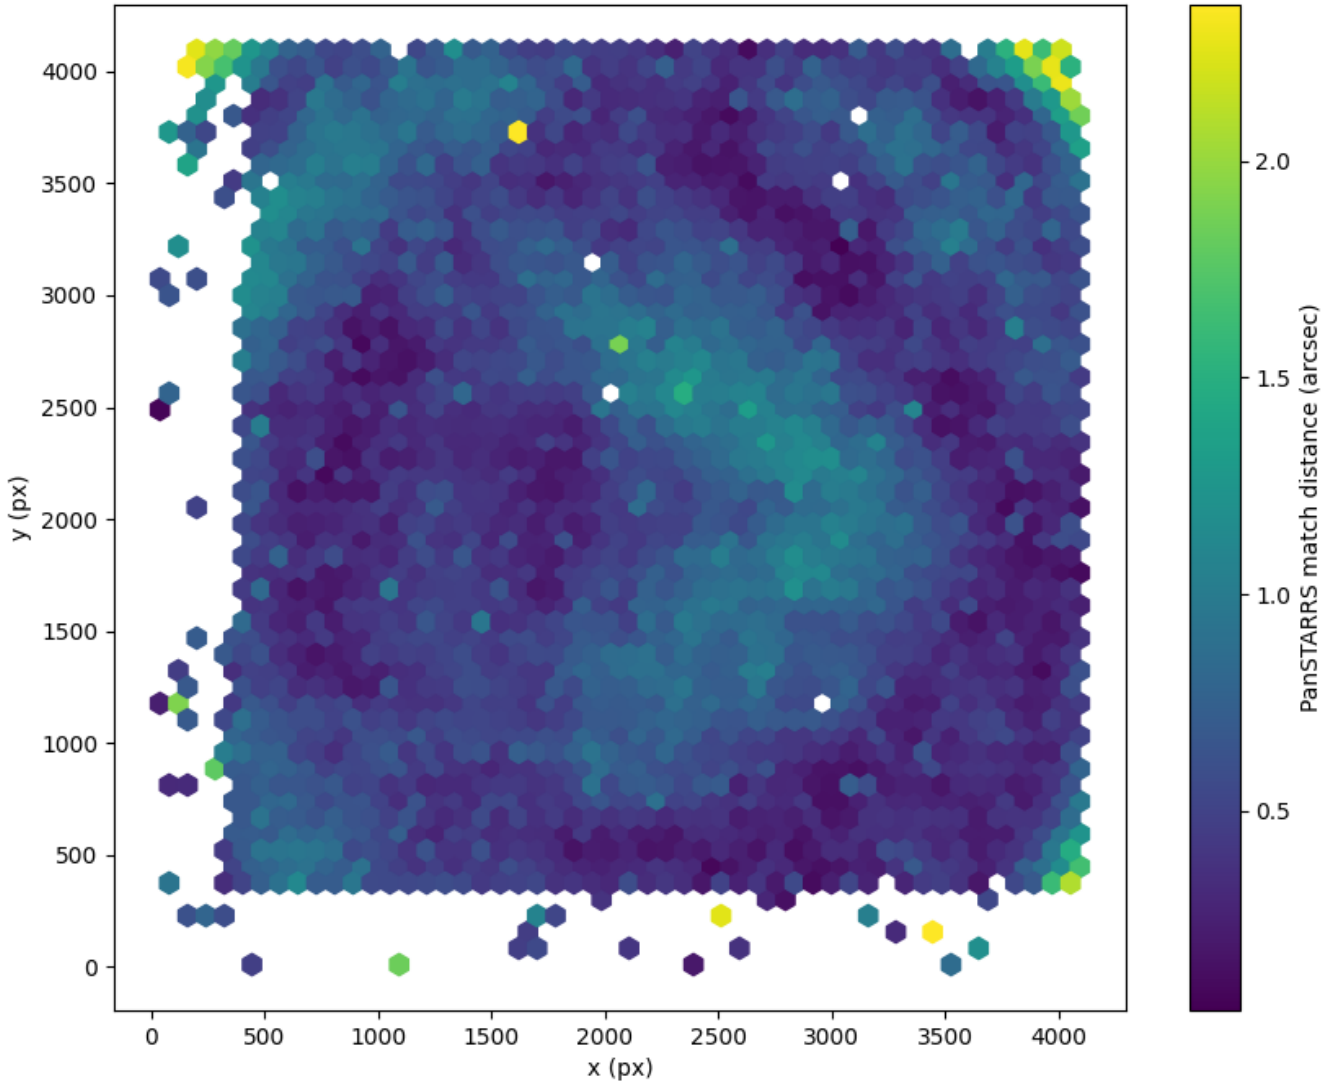

Field 0477
2D field distribution of catalog-matching distance (arcsec) to Pan-STARRS
Hexagon length: 81px

Field 0476
2D field distribution of catalog-matching distance (arcsec) to Pan-STARRS
Hexagon length: 81px