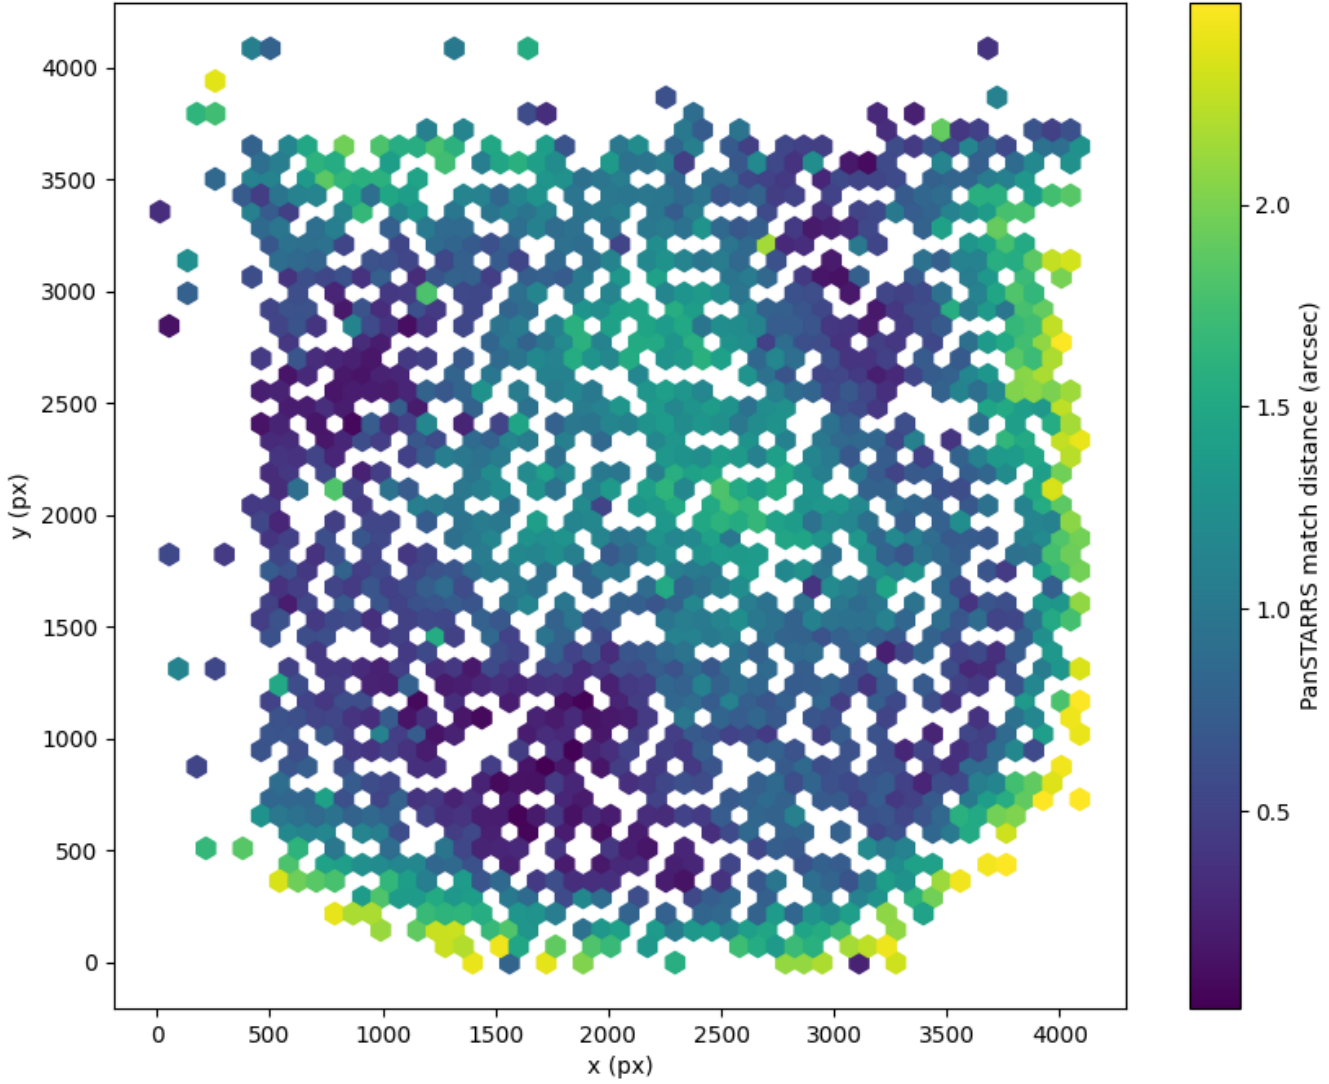

Field 2469
2D field distribution of catalog-matching distance (arcsec) to Pan-STARRS
Hexagon length: 81px

Field 2468
2D field distribution of catalog-matching distance (arcsec) to Pan-STARRS
Hexagon length: 81px