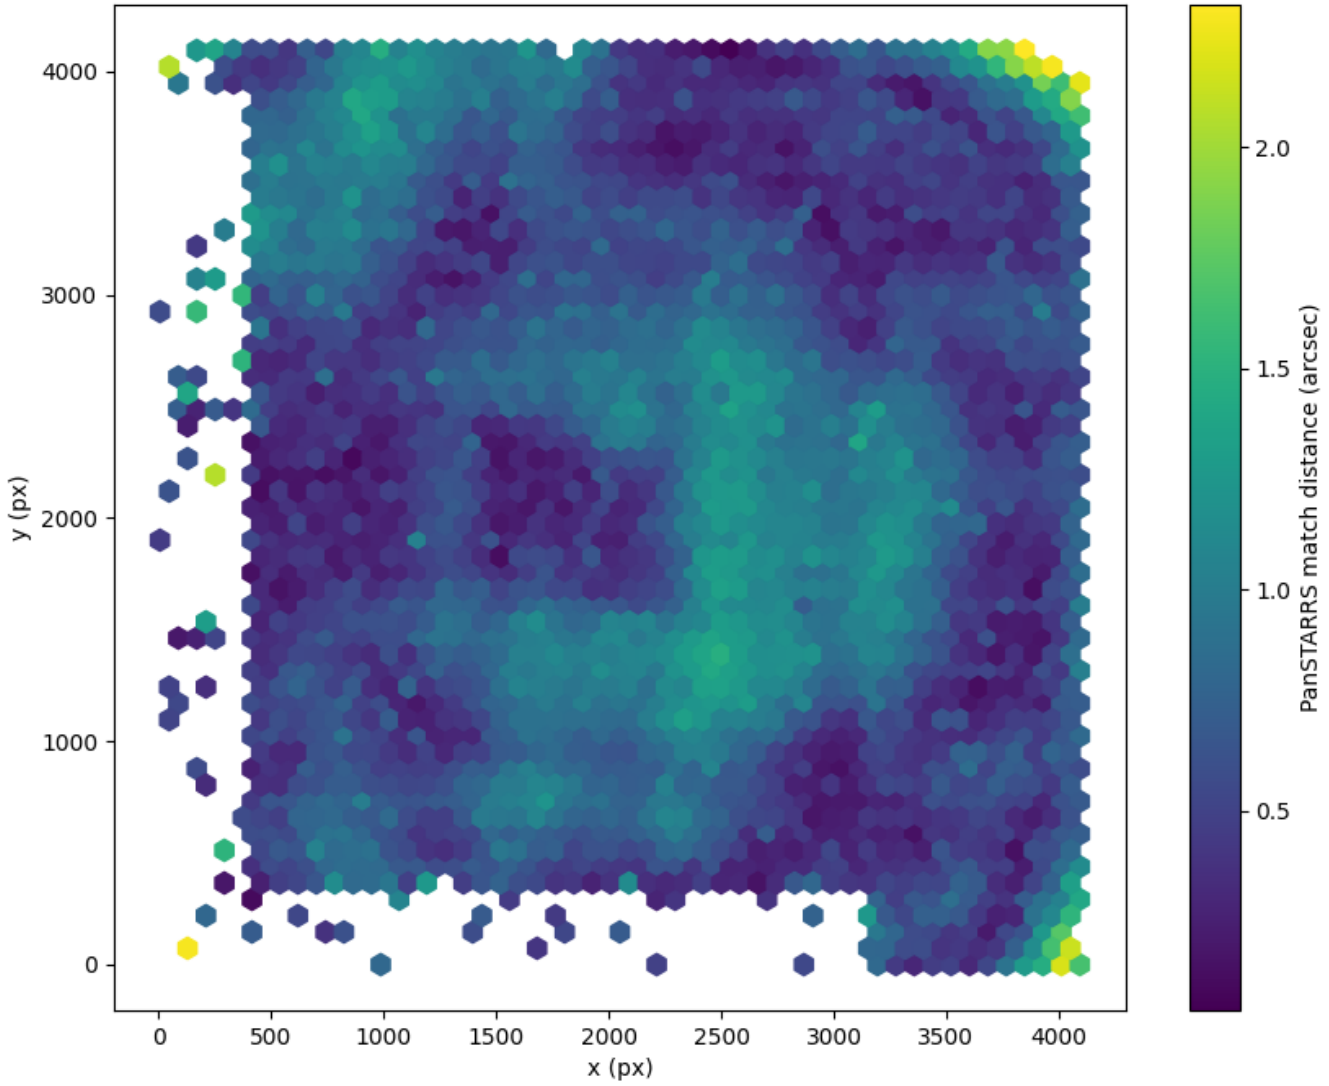

Field 0367
2D field distribution of catalog-matching distance (arcsec) to Pan-STARRS
Hexagon length: 82px

Field 0366
2D field distribution of catalog-matching distance (arcsec) to Pan-STARRS
Hexagon length: 82px