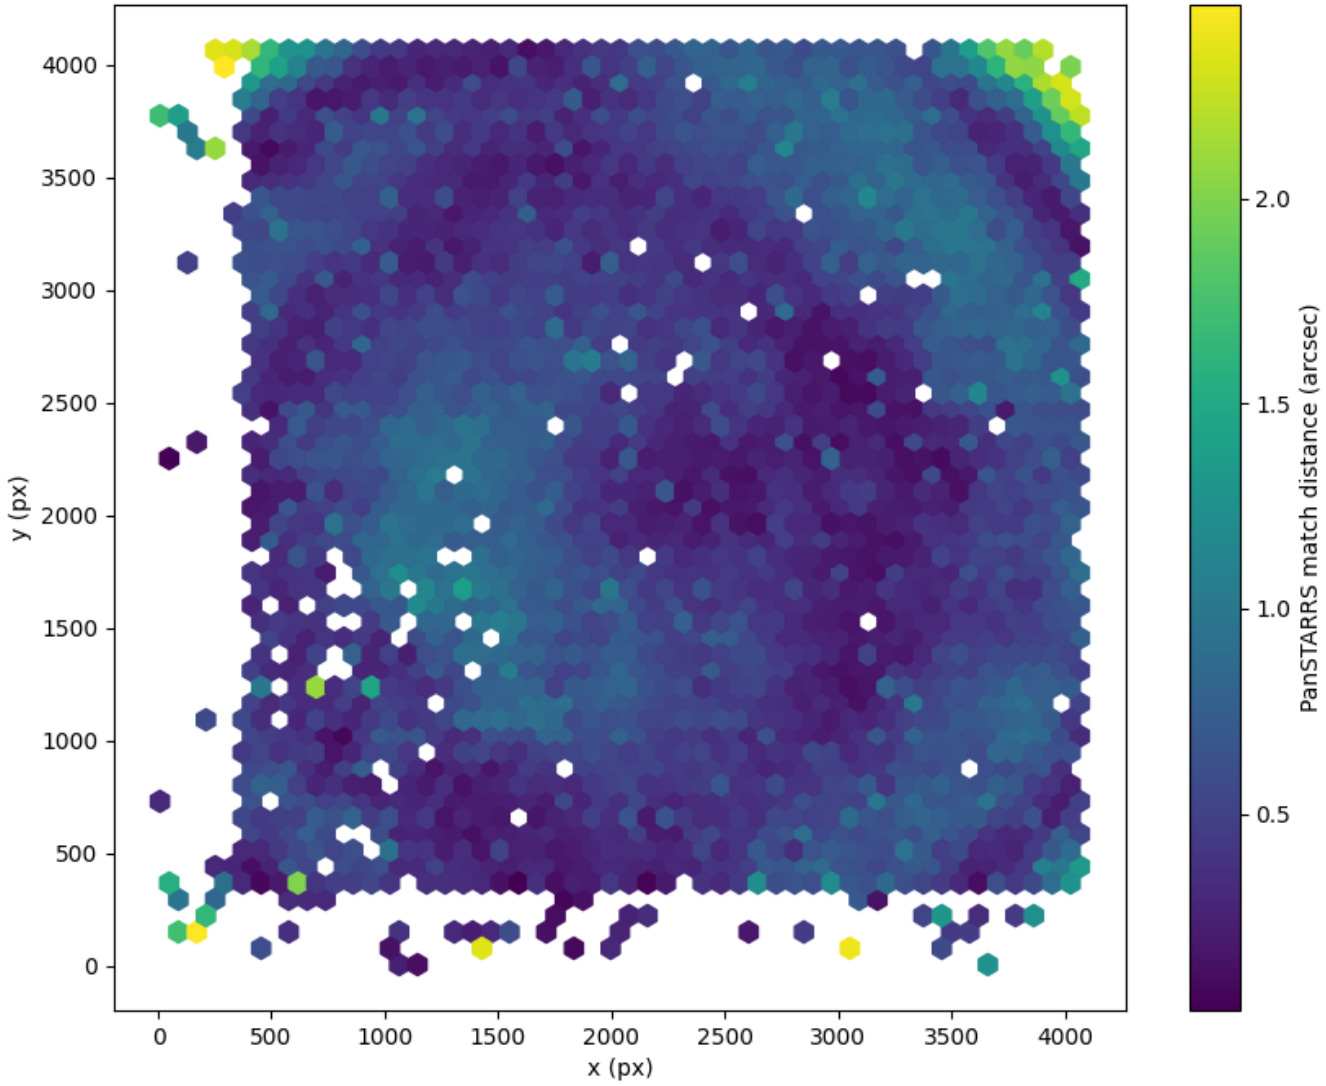

Field 0143
2D field distribution of catalog-matching distance (arcsec) to Pan-STARRS
Hexagon length: 82px

Field 0142
2D field distribution of catalog-matching distance (arcsec) to Pan-STARRS
Hexagon length: 81px