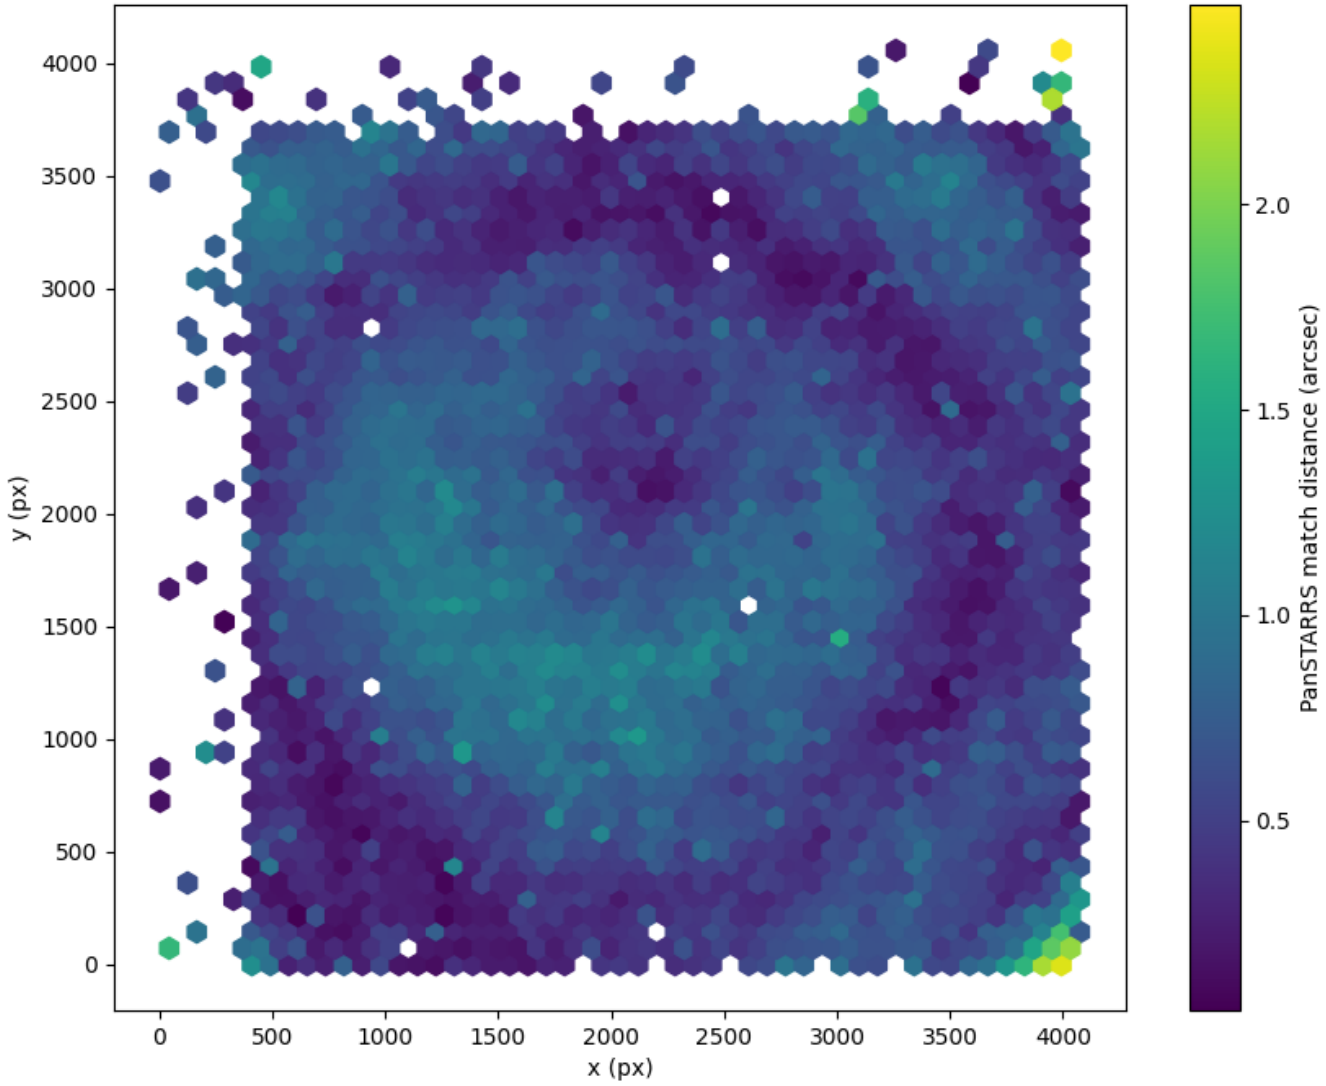

Field 2372
2D field distribution of catalog-matching distance (arcsec) to Pan-STARRS
Hexagon length: 81px

Field 2371
2D field distribution of catalog-matching distance (arcsec) to Pan-STARRS
Hexagon length: 81px