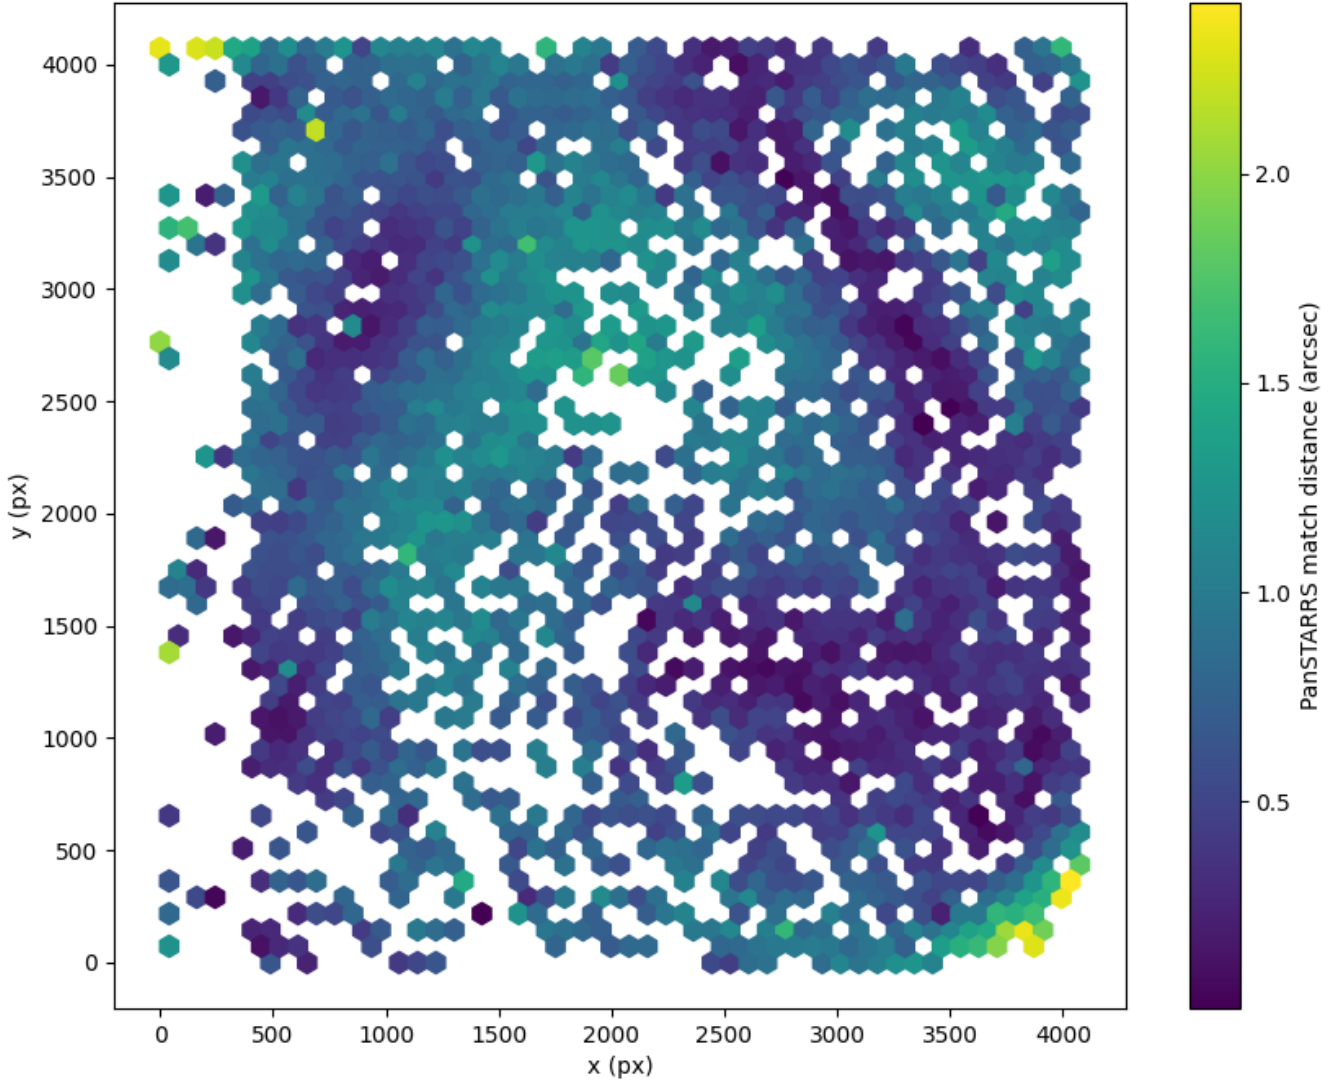

Field 0029
2D field distribution of catalog-matching distance (arcsec) to Pan-STARRS
Hexagon length: 81px

Field 0028
2D field distribution of catalog-matching distance (arcsec) to Pan-STARRS
Hexagon length: 82px