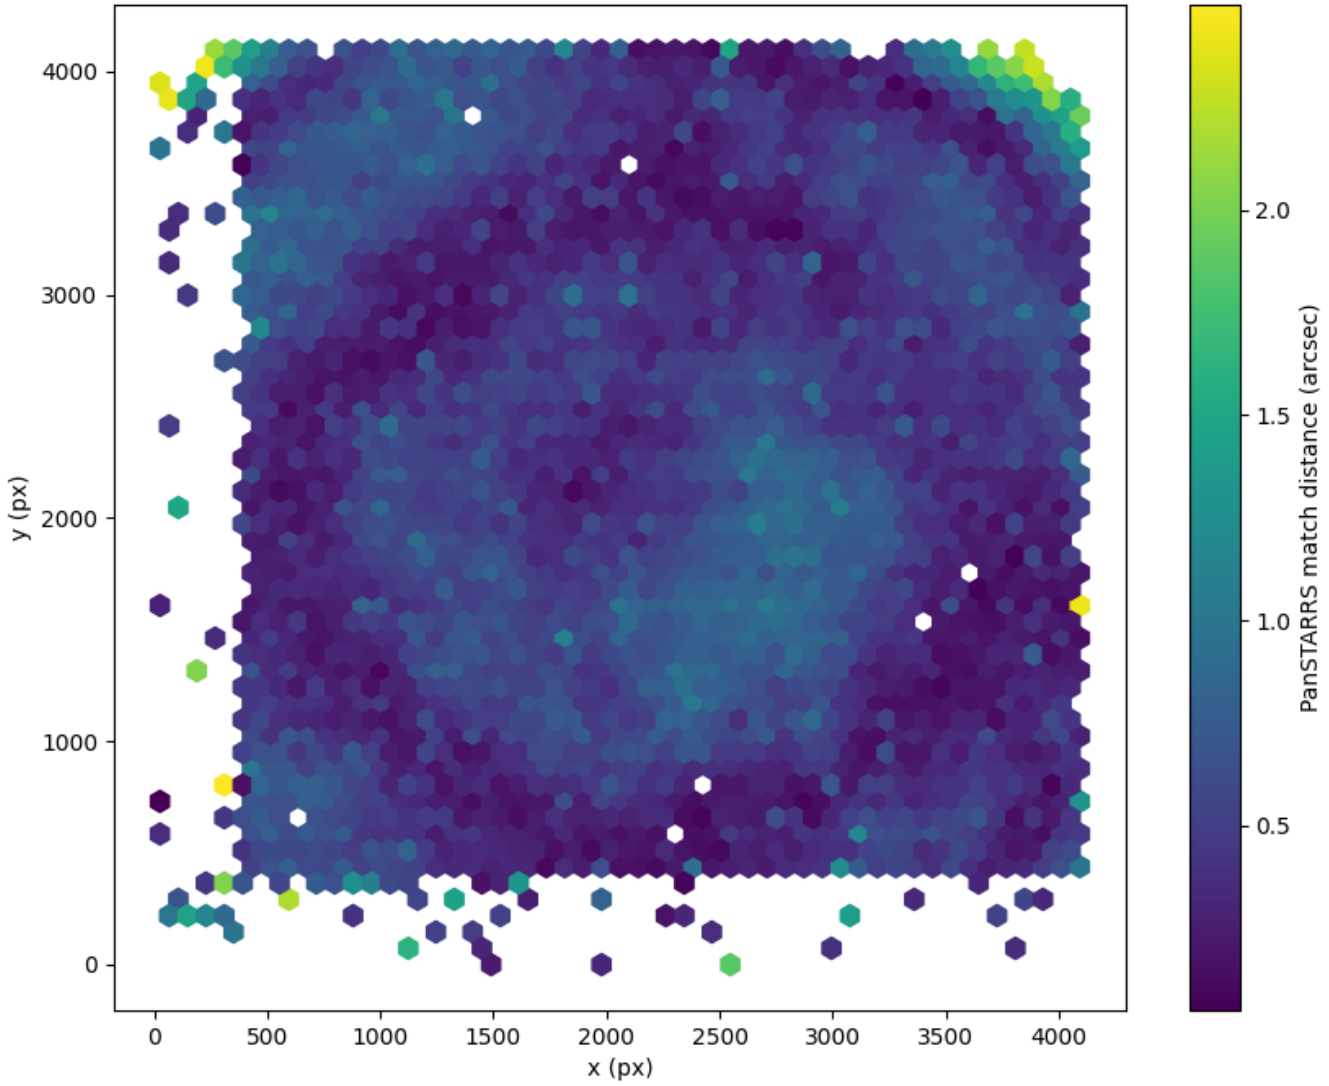

Field 0261
2D field distribution of catalog-matching distance (arcsec) to Pan-STARRS
Hexagon length: 81px

Field 0260
2D field distribution of catalog-matching distance (arcsec) to Pan-STARRS
Hexagon length: 81px