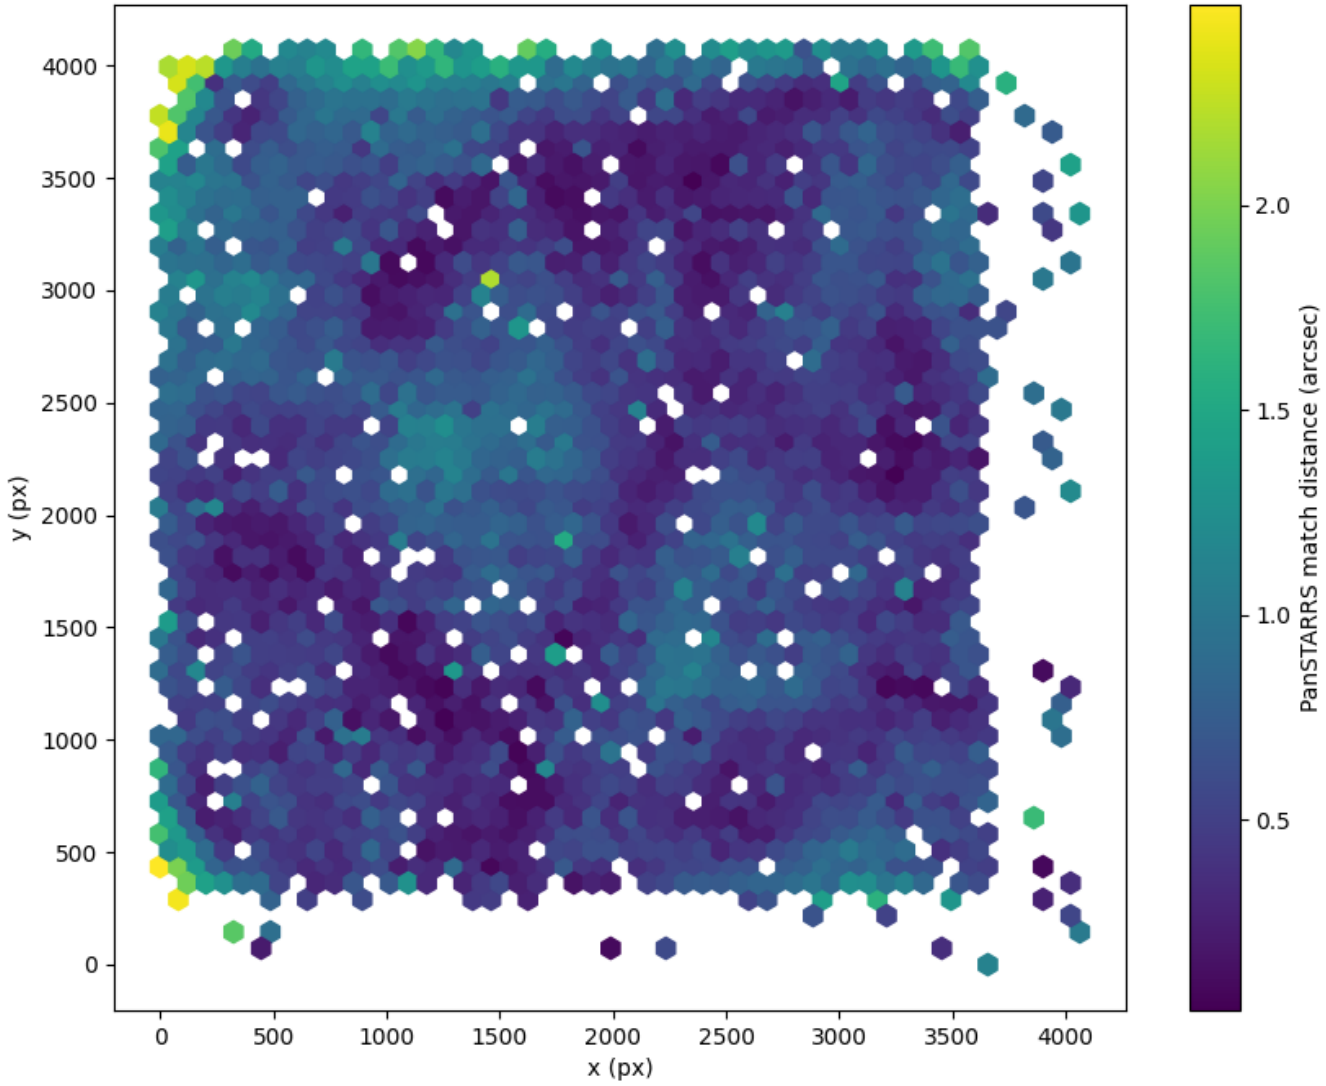

Field 2588
2D field distribution of catalog-matching distance (arcsec) to Pan-STARRS
Hexagon length: 81px

Field 2587
2D field distribution of catalog-matching distance (arcsec) to Pan-STARRS
Hexagon length: 81px