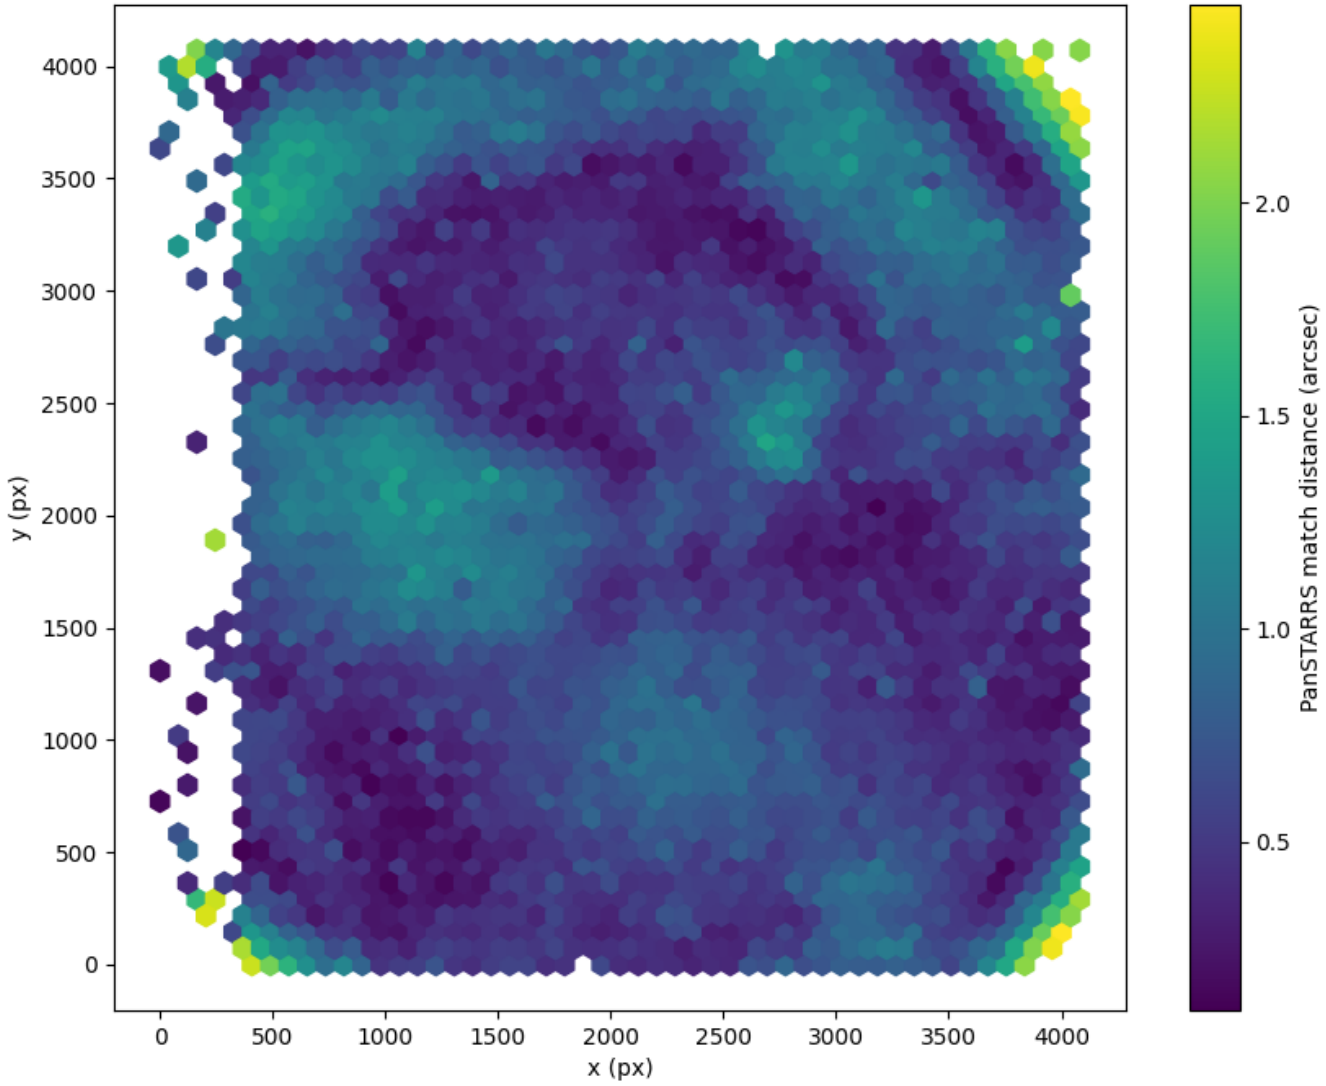

Field 0036
2D field distribution of catalog-matching distance (arcsec) to Pan-STARRS
Hexagon length: 82px

Field 0035
2D field distribution of catalog-matching distance (arcsec) to Pan-STARRS
Hexagon length: 82px