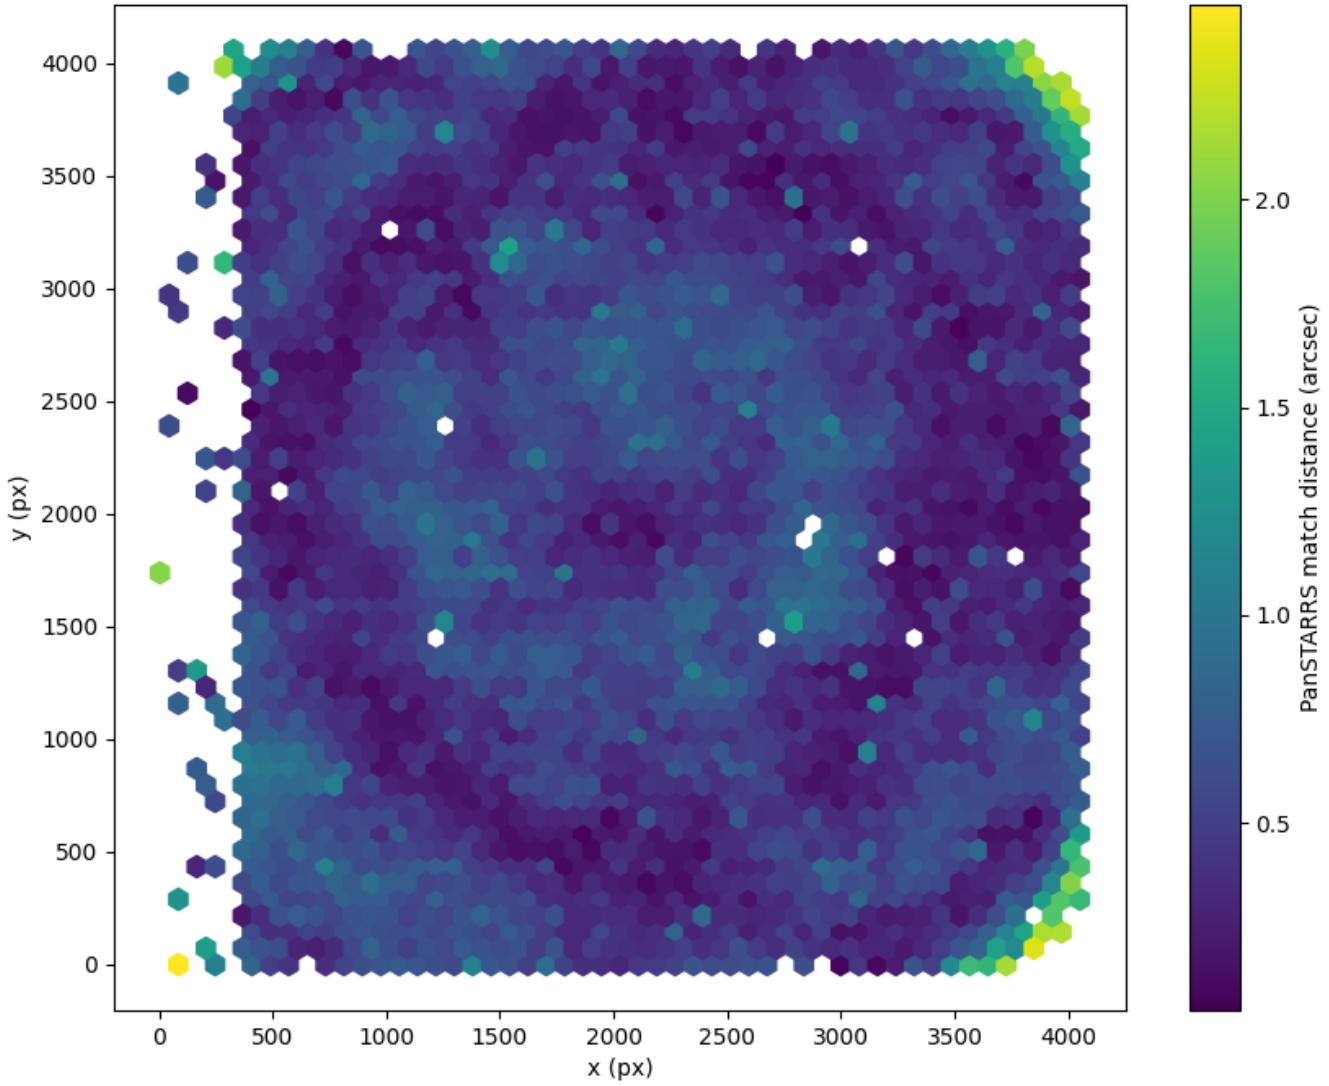

Field 0032
2D field distribution of catalog-matching distance (arcsec) to Pan-STARRS
Hexagon length: 82px

Field 0031
2D field distribution of catalog-matching distance (arcsec) to Pan-STARRS
Hexagon length: 81px