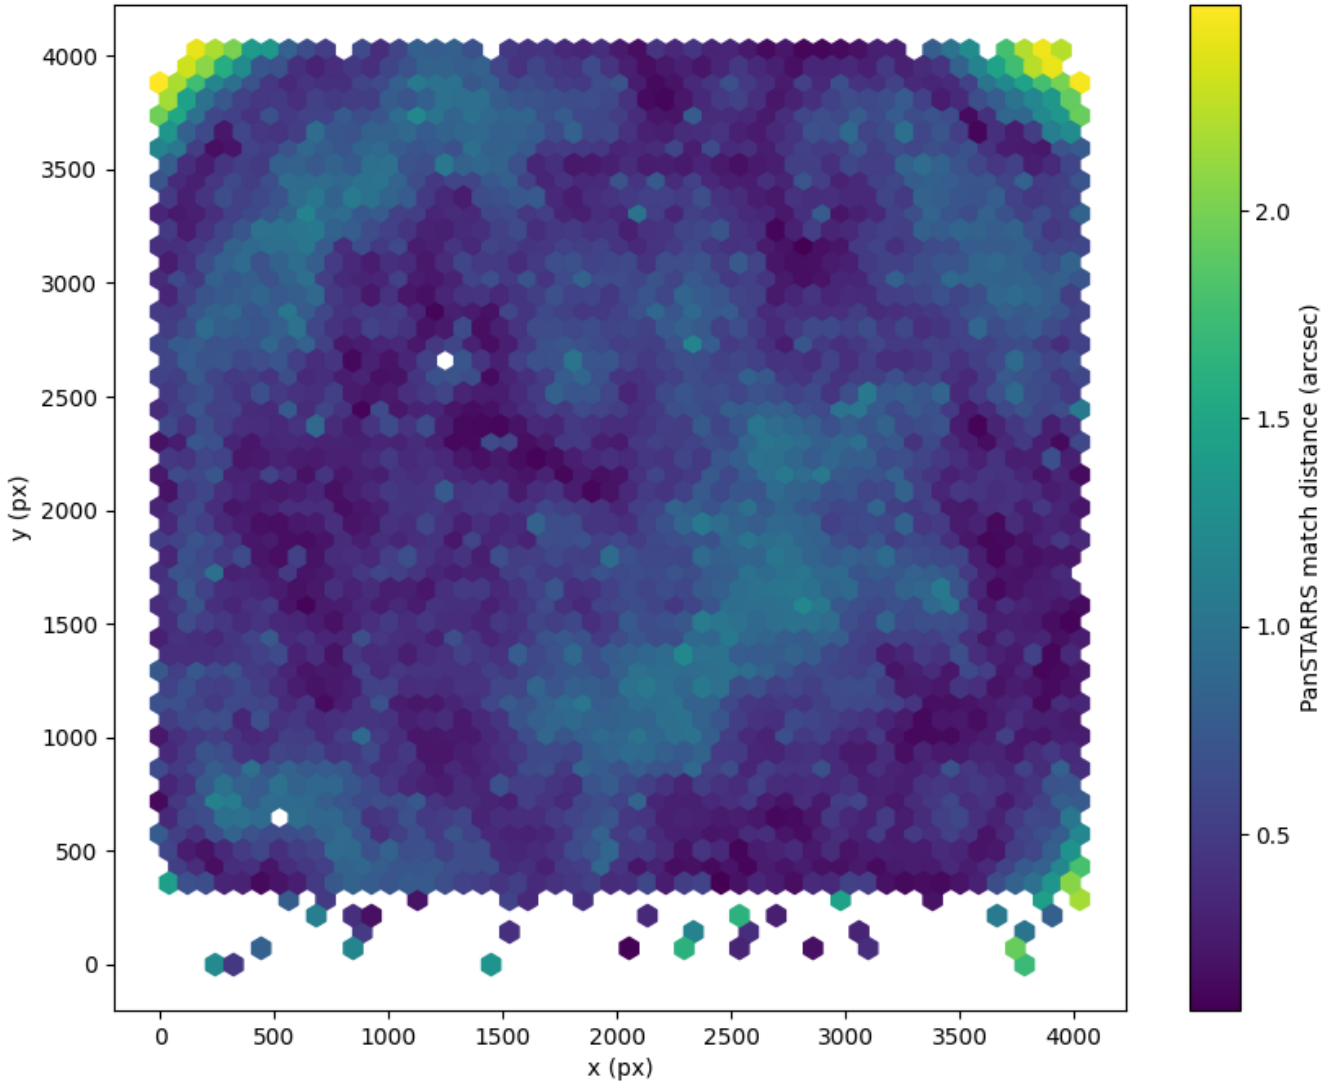

Field 0698
2D field distribution of catalog-matching distance (arcsec) to Pan-STARRS
Hexagon length: 80px

Field 0697
2D field distribution of catalog-matching distance (arcsec) to Pan-STARRS
Hexagon length: 81px