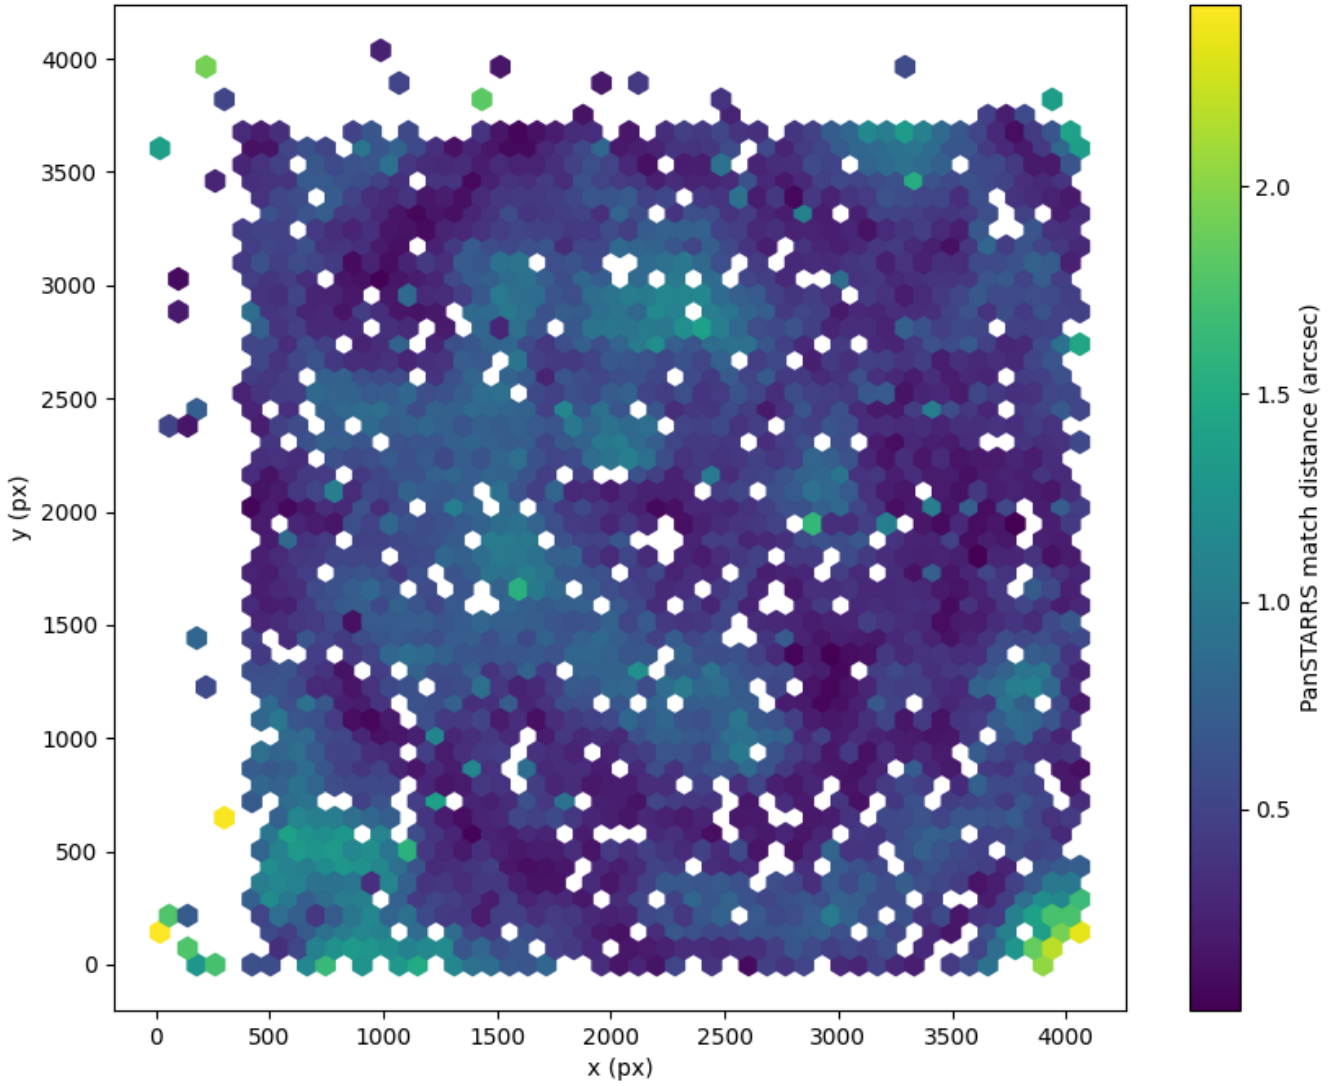

Field 2476
2D field distribution of catalog-matching distance (arcsec) to Pan-STARRS
Hexagon length: 81px

Field 2475
2D field distribution of catalog-matching distance (arcsec) to Pan-STARRS
Hexagon length: 81px