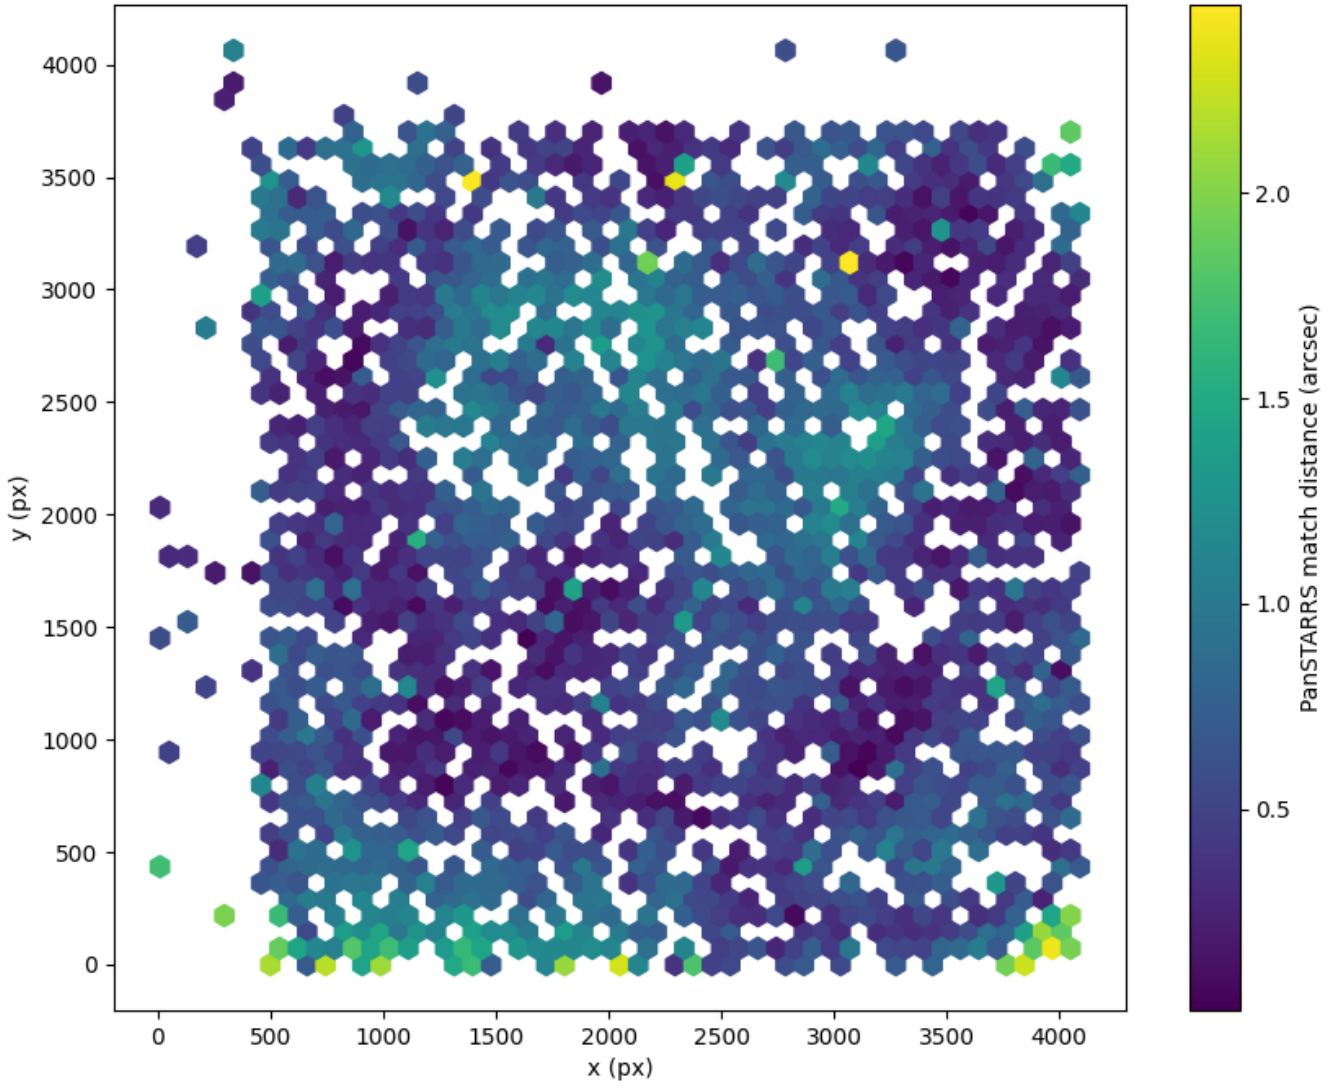

Field 2581
2D field distribution of catalog-matching distance (arcsec) to Pan-STARRS
Hexagon length: 80px

Field 2580
2D field distribution of catalog-matching distance (arcsec) to Pan-STARRS
Hexagon length: 82px