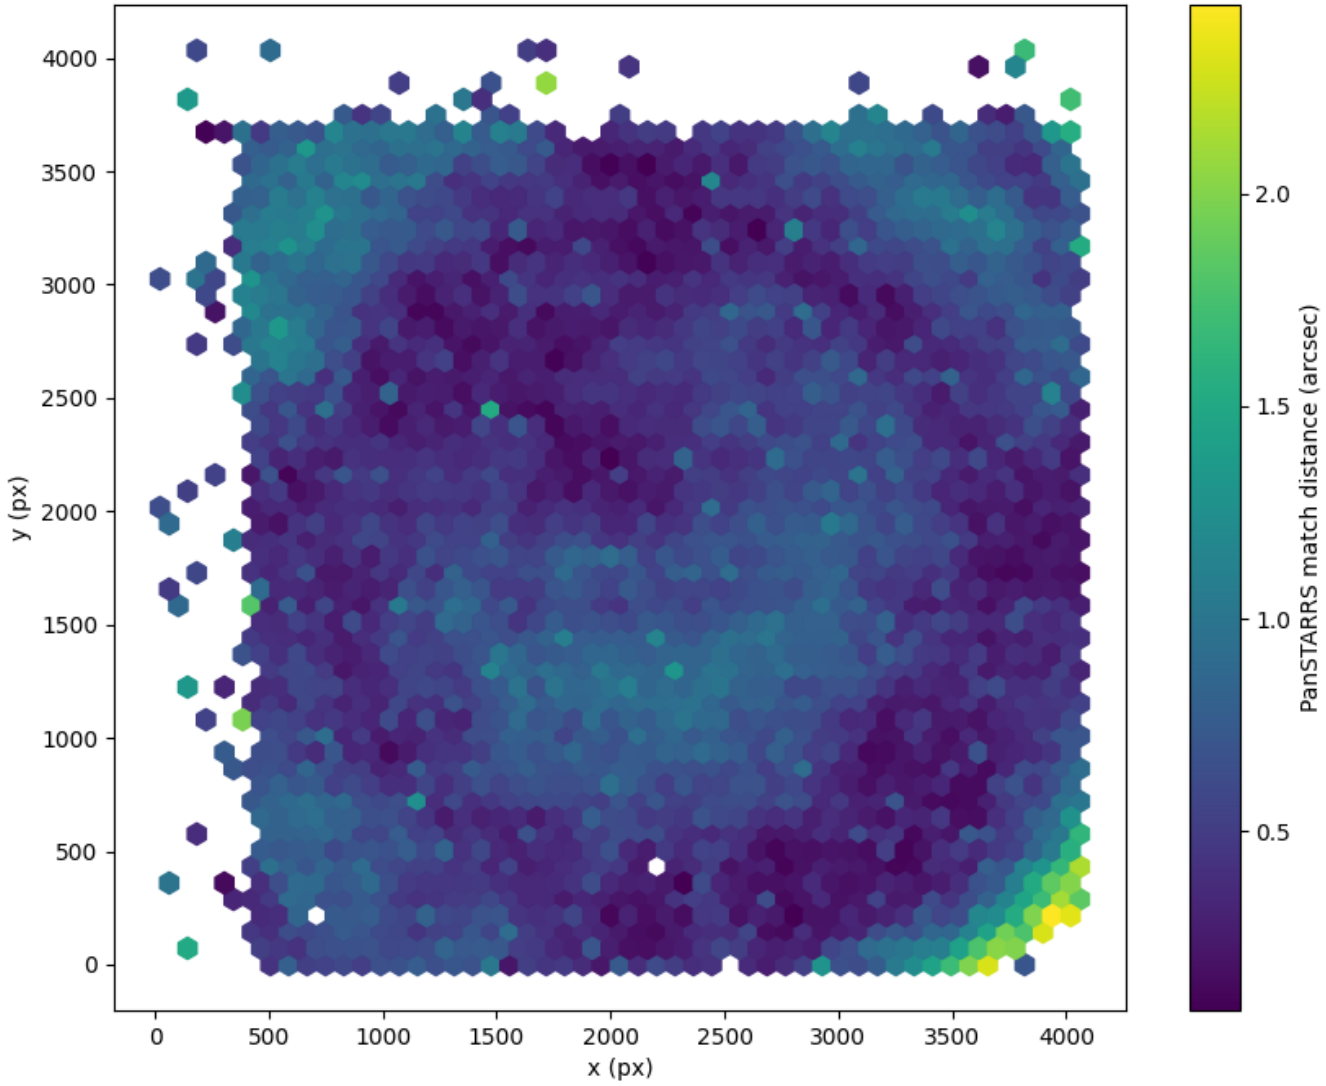

Field 2572
2D field distribution of catalog-matching distance (arcsec) to Pan-STARRS
Hexagon length: 82px

Field 2481
2D field distribution of catalog-matching distance (arcsec) to Pan-STARRS
Hexagon length: 81px