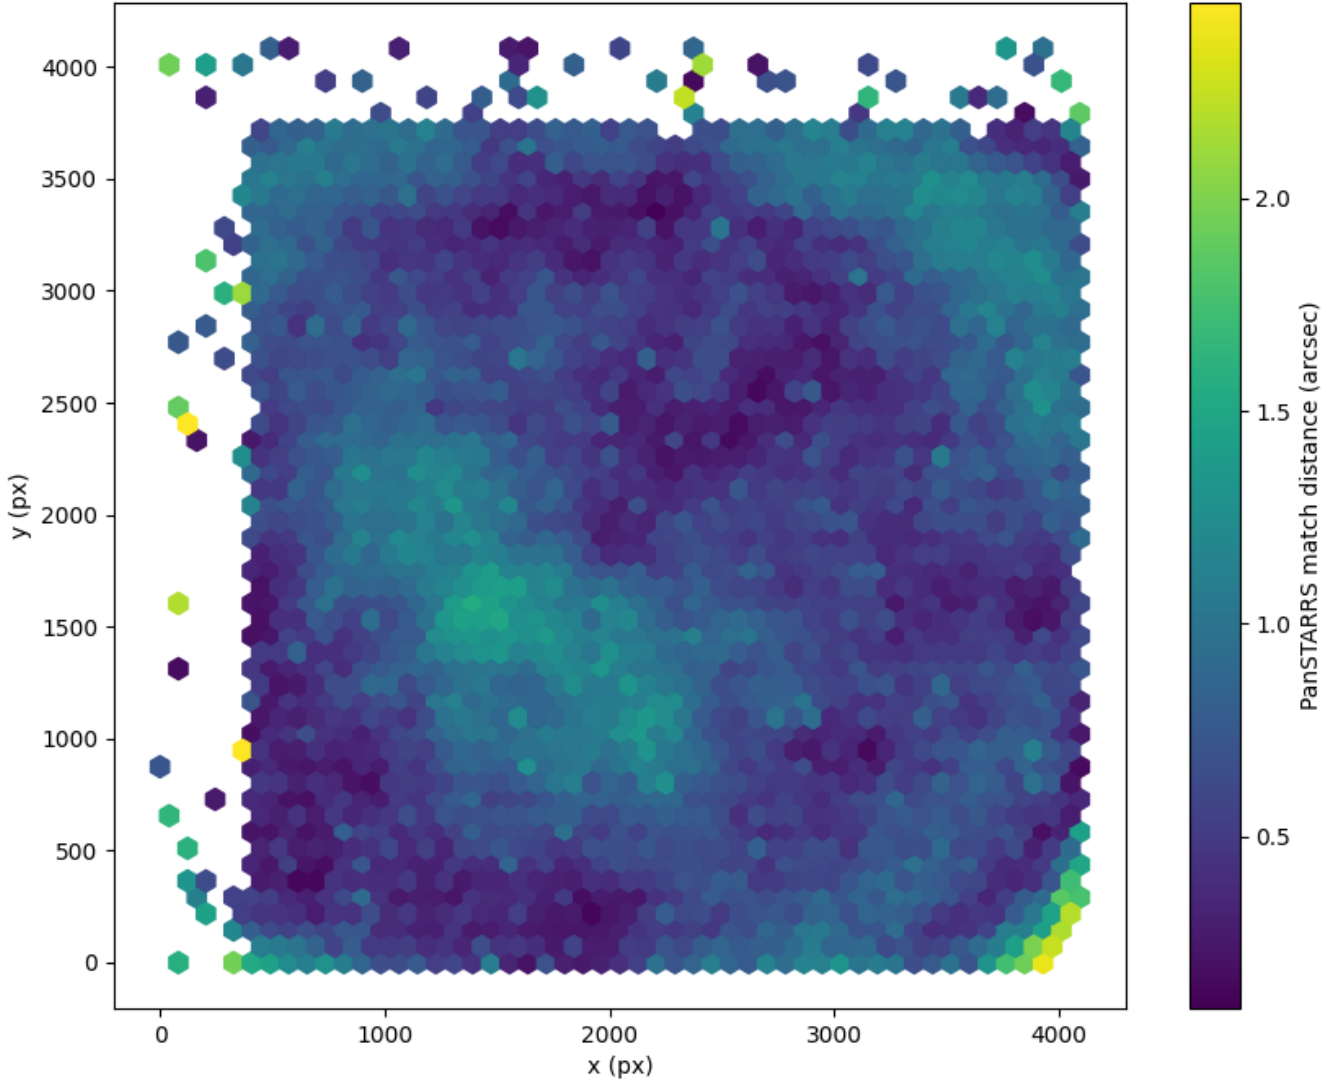

Field 2355
2D field distribution of catalog-matching distance (arcsec) to Pan-STARRS
Hexagon length: 81px

Field 2262
2D field distribution of catalog-matching distance (arcsec) to Pan-STARRS
Hexagon length: 82px