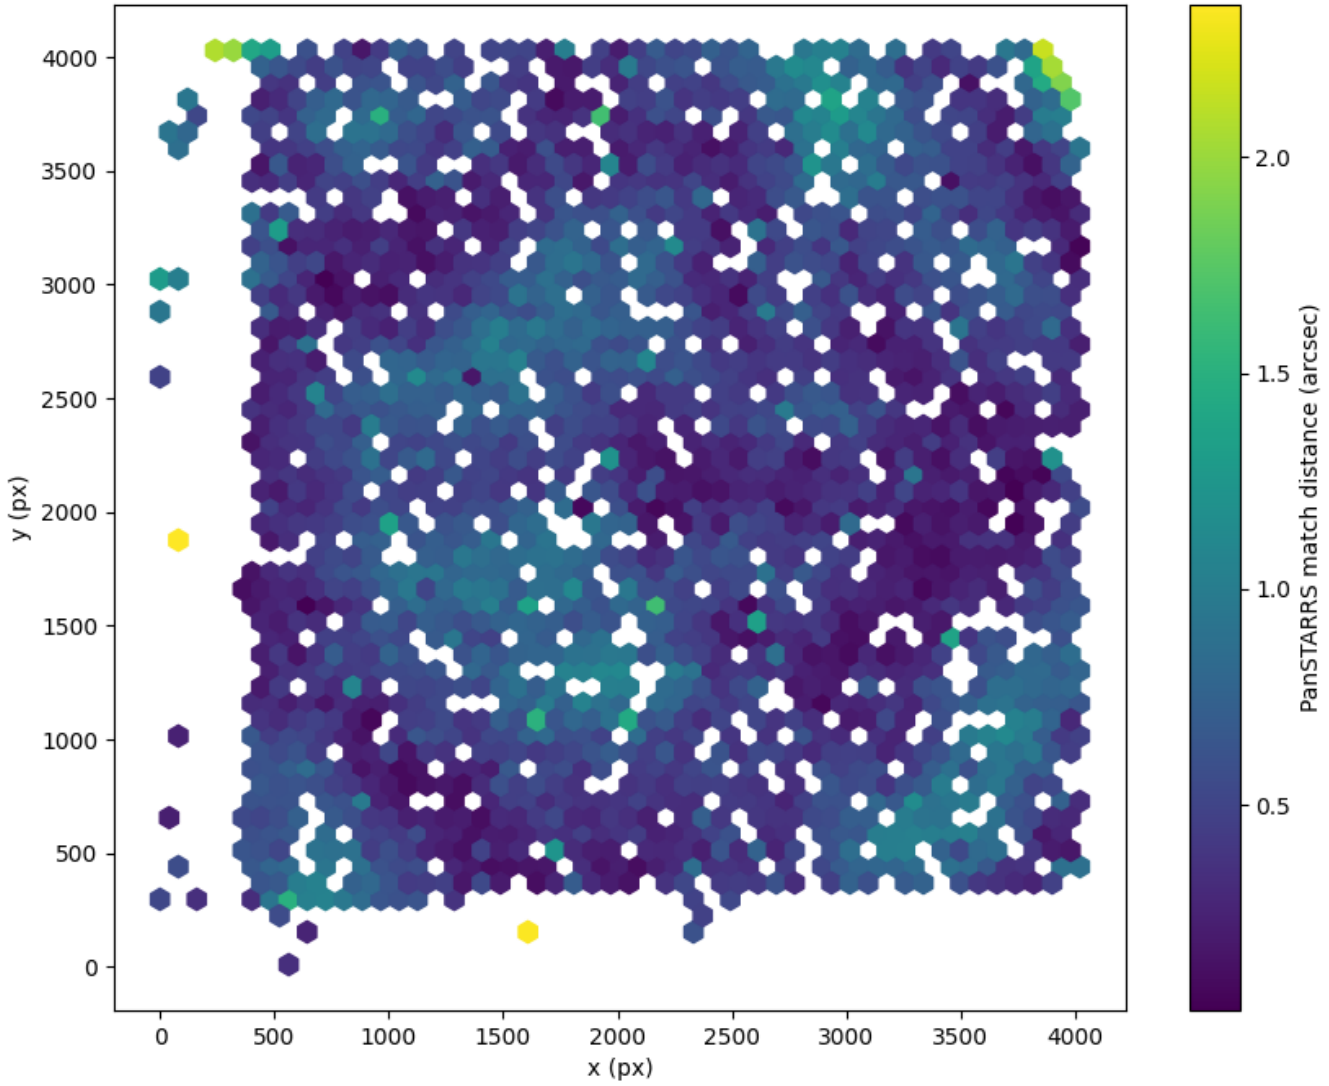

Field 0912
2D field distribution of catalog-matching distance (arcsec) to Pan-STARRS
Hexagon length: 80px

Field 0810
2D field distribution of catalog-matching distance (arcsec) to Pan-STARRS
Hexagon length: 80px