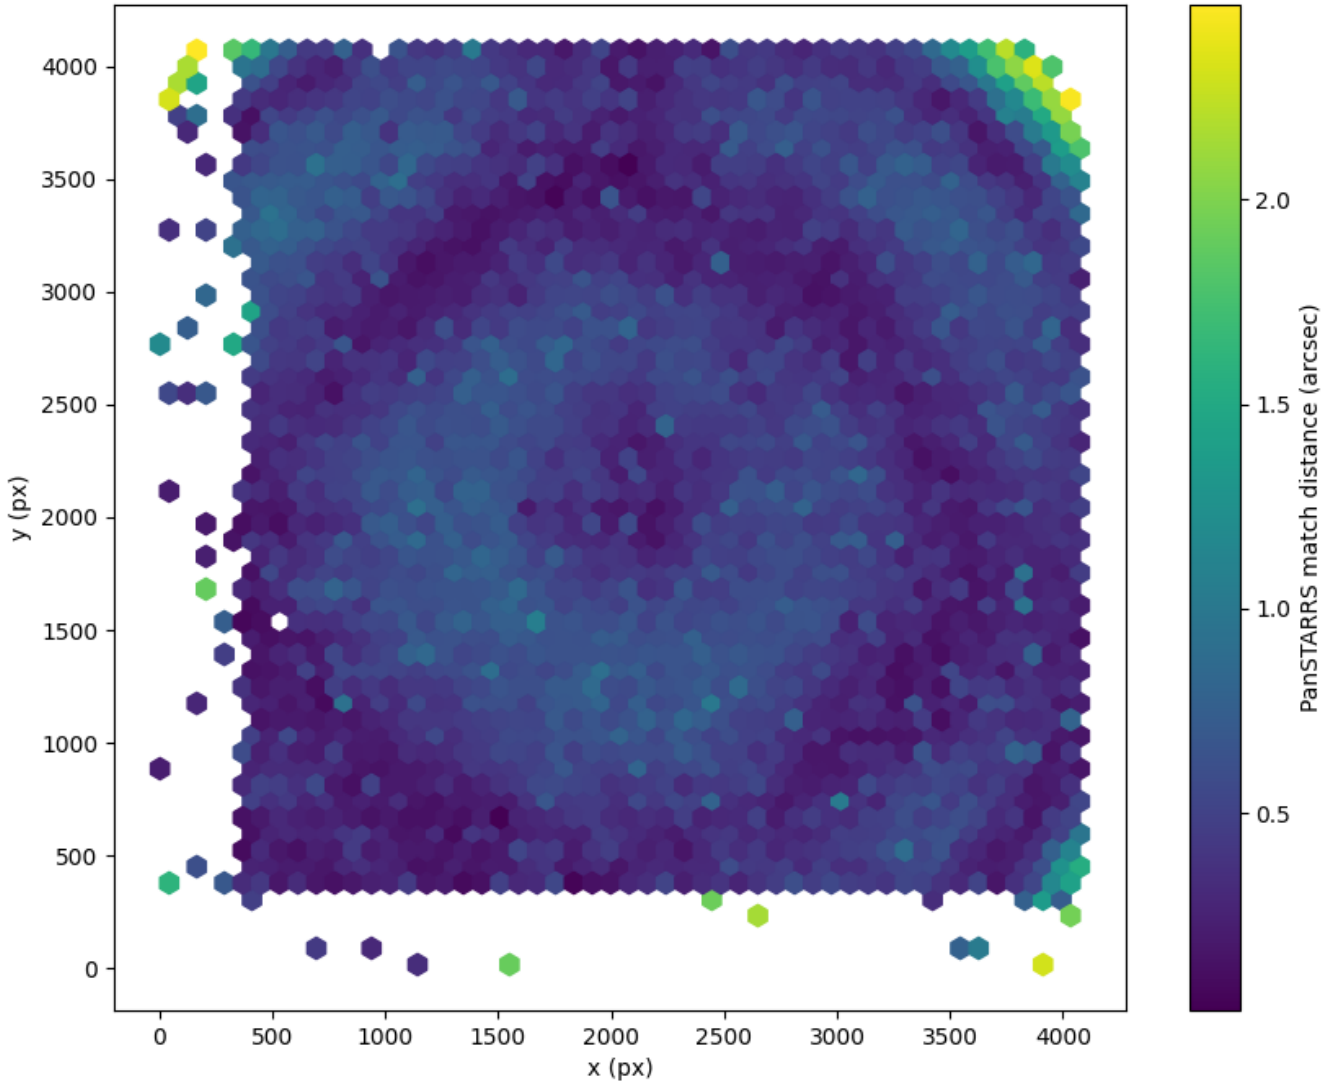

Field 0255
2D field distribution of catalog-matching distance (arcsec) to Pan-STARRS
Hexagon length: 82px

Field 0254
2D field distribution of catalog-matching distance (arcsec) to Pan-STARRS
Hexagon length: 81px