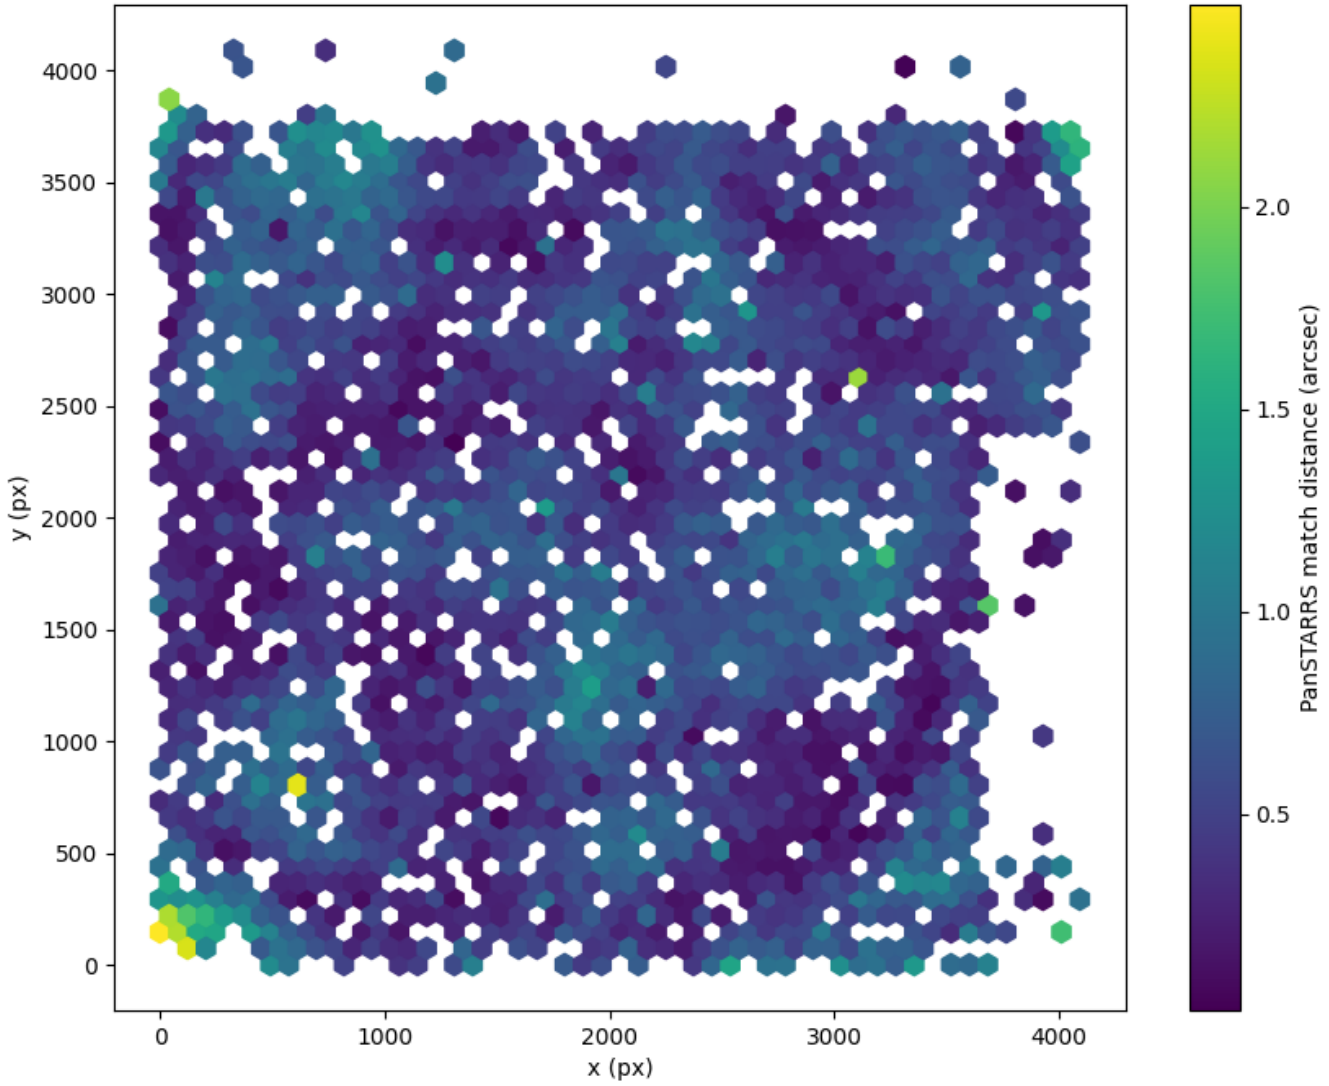

Field 0363
2D field distribution of catalog-matching distance (arcsec) to Pan-STARRS
Hexagon length: 81px

Field 0266
2D field distribution of catalog-matching distance (arcsec) to Pan-STARRS
Hexagon length: 82px