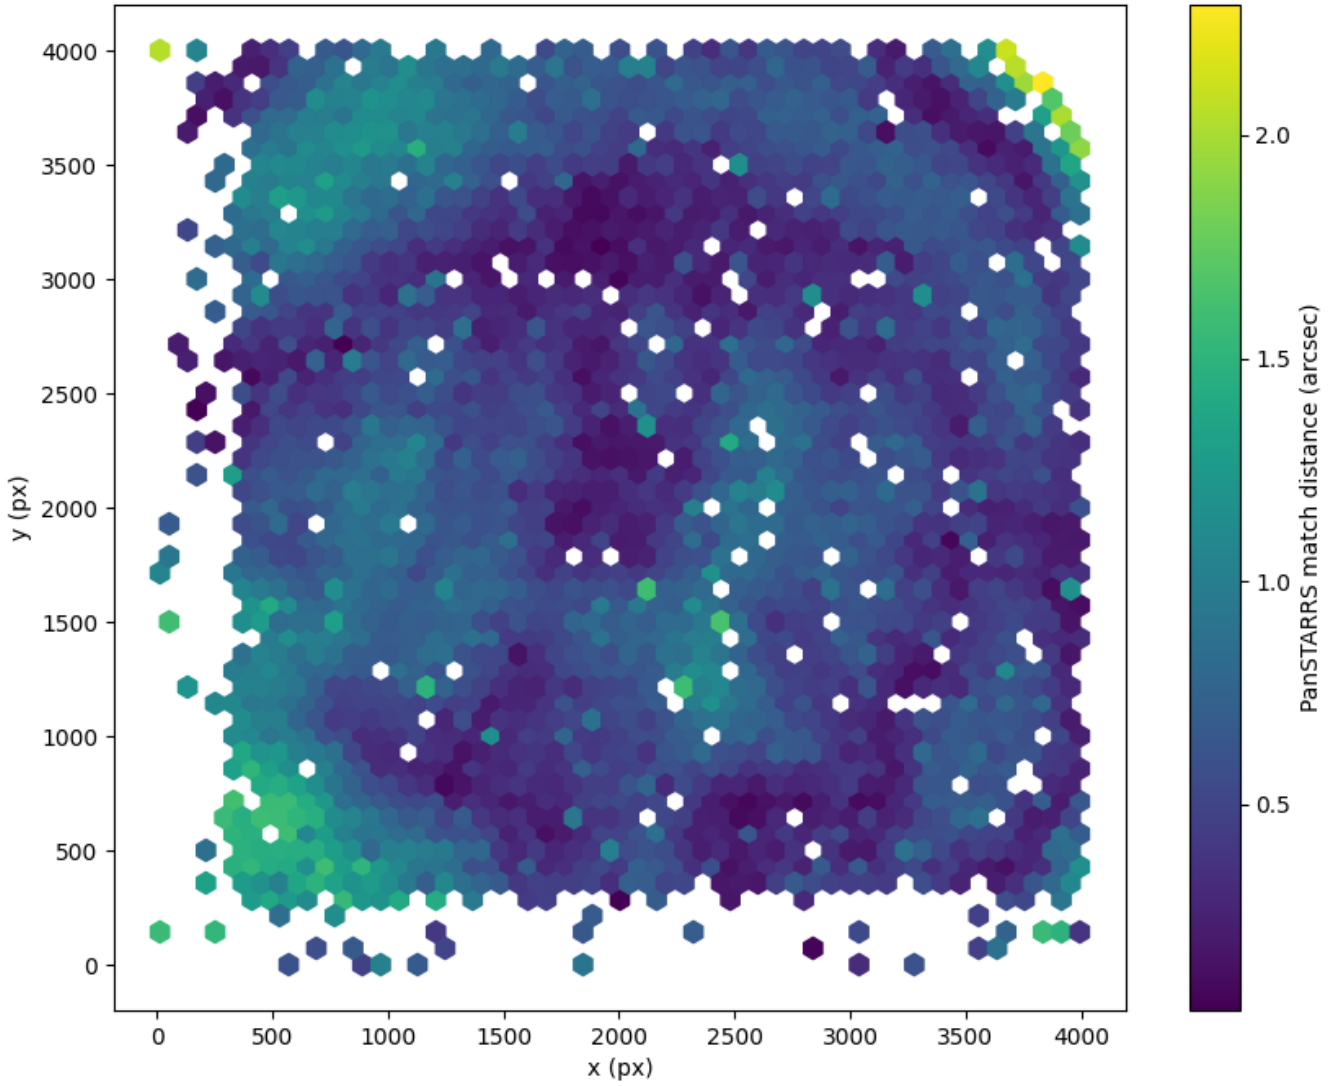

Field 0702
2D field distribution of catalog-matching distance (arcsec) to Pan-STARRS
Hexagon length: 82px

Field 0701
2D field distribution of catalog-matching distance (arcsec) to Pan-STARRS
Hexagon length: 80px