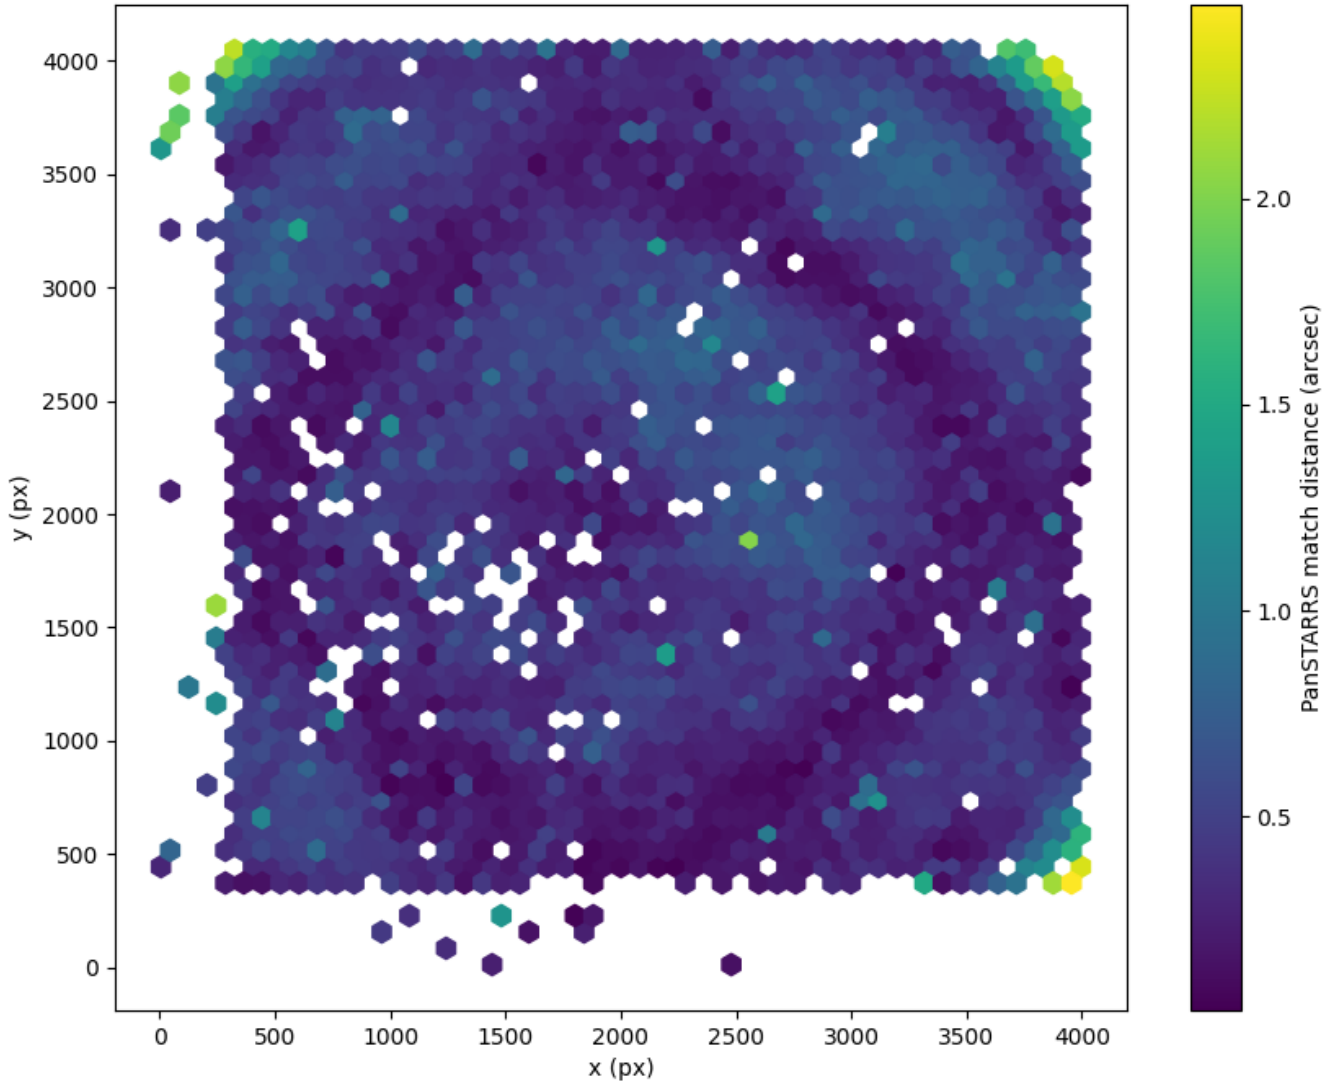

Field 0253
2D field distribution of catalog-matching distance (arcsec) to Pan-STARRS
Hexagon length: 81px

Field 0252
2D field distribution of catalog-matching distance (arcsec) to Pan-STARRS
Hexagon length: 80px