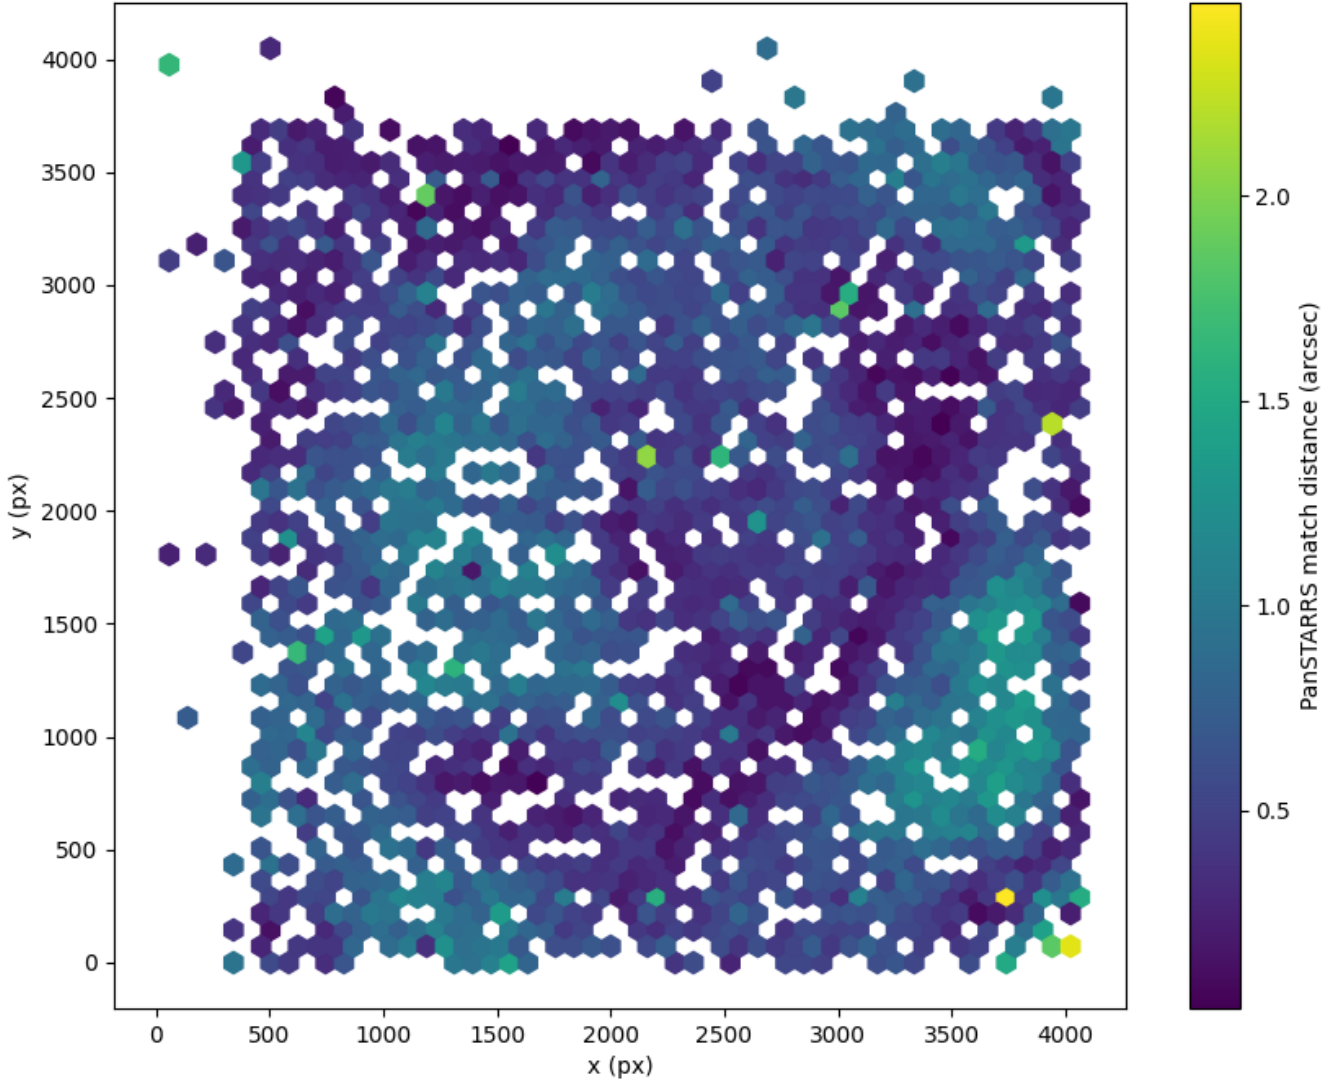

Field 2473
2D field distribution of catalog-matching distance (arcsec) to Pan-STARRS
Hexagon length: 81px

Field 2472
2D field distribution of catalog-matching distance (arcsec) to Pan-STARRS
Hexagon length: 81px