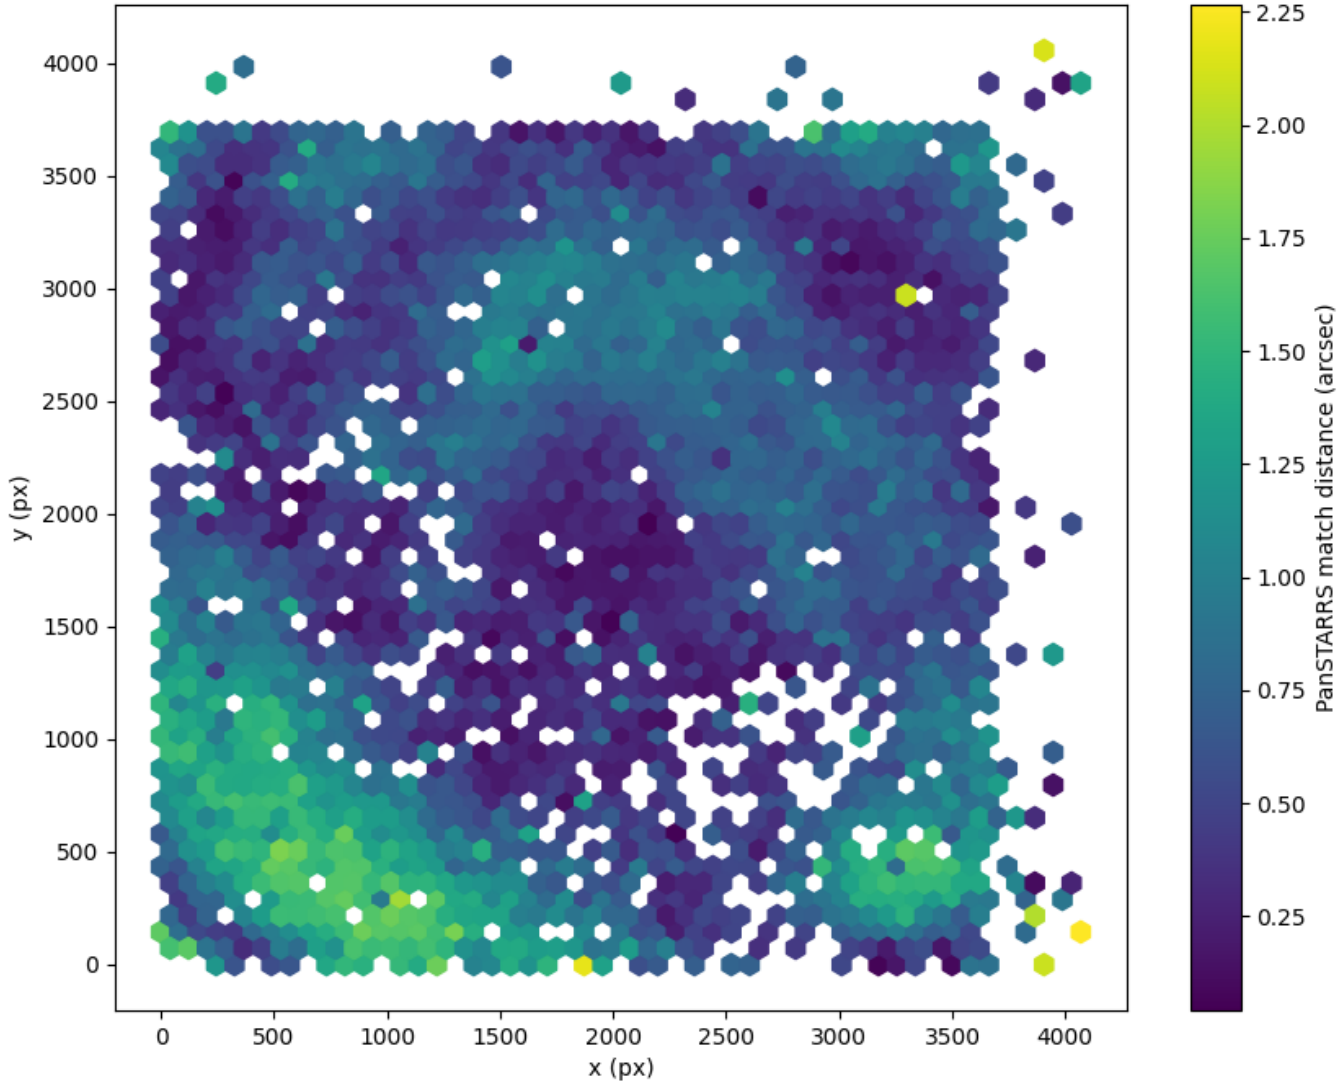

Field 0251
2D field distribution of catalog-matching distance (arcsec) to Pan-STARRS
Hexagon length: 80px

Field 0250
2D field distribution of catalog-matching distance (arcsec) to Pan-STARRS
Hexagon length: 81px