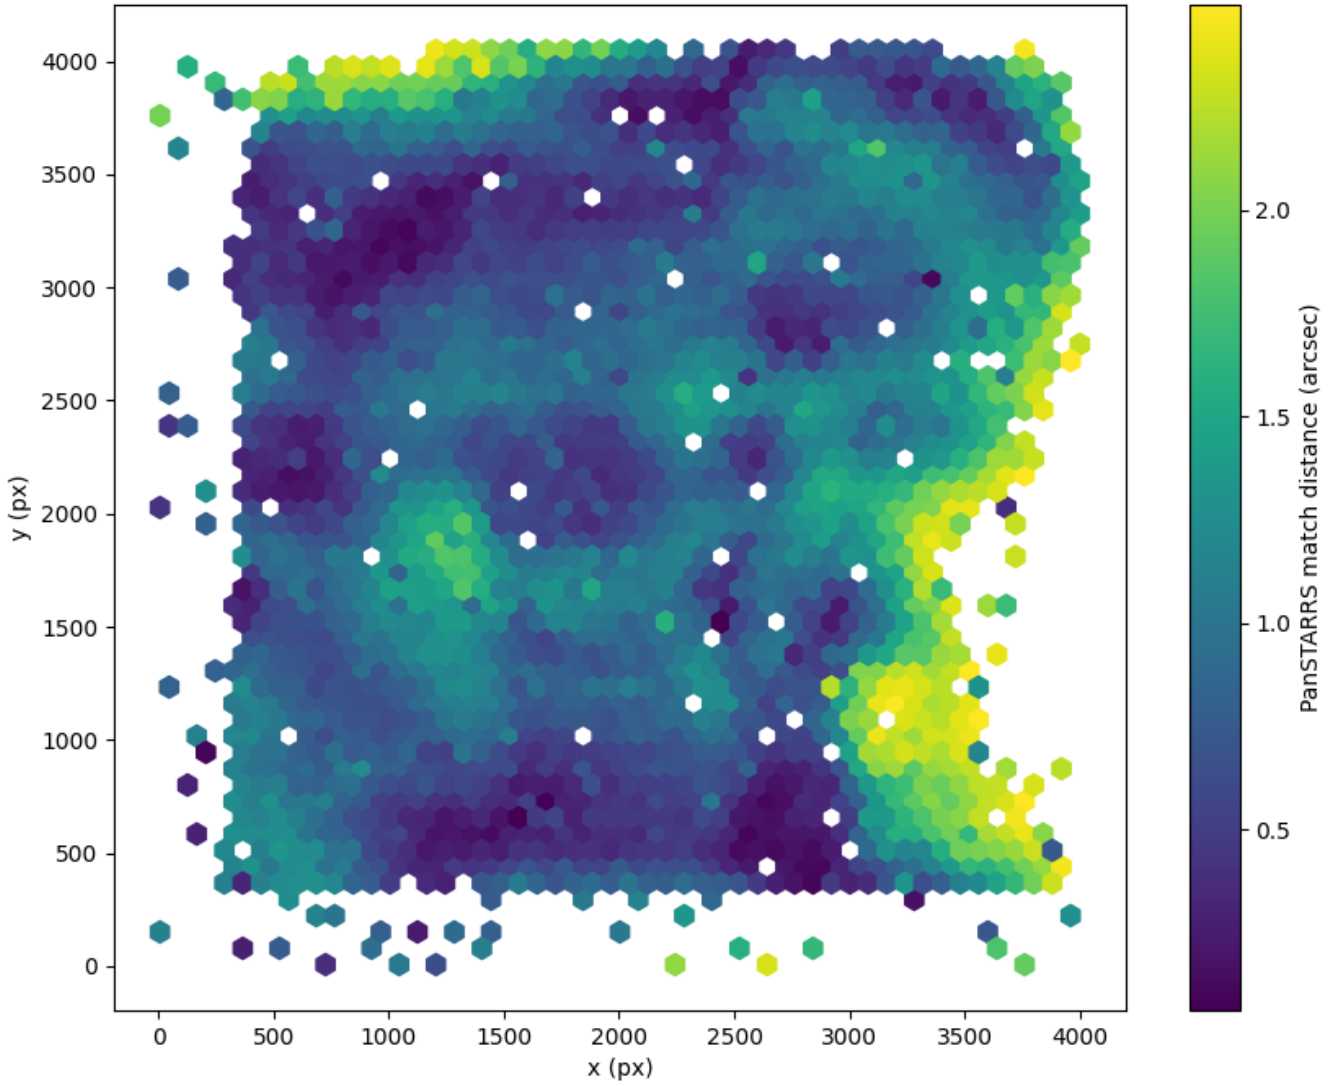

Field 0701
2D field distribution of catalog-matching distance (arcsec) to Pan-STARRS
Hexagon length: 80px

Field 0700
2D field distribution of catalog-matching distance (arcsec) to Pan-STARRS
Hexagon length: 80px