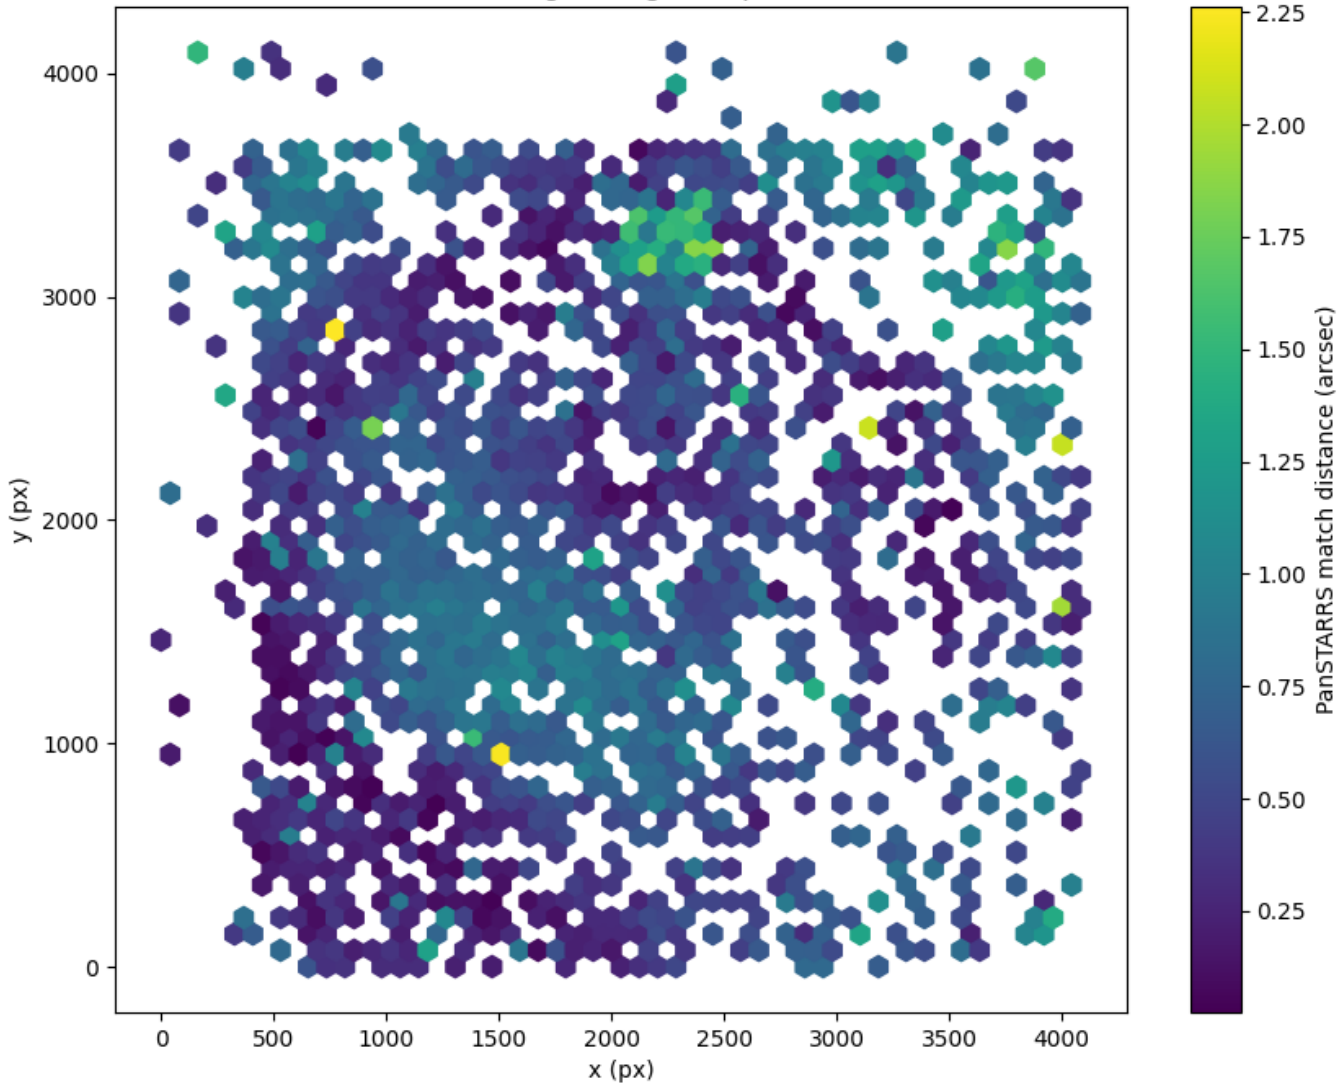

Field 2254
2D field distribution of catalog-matching distance (arcsec) to Pan-STARRS
Hexagon length: 82px

Field 2253
2D field distribution of catalog-matching distance (arcsec) to Pan-STARRS
Hexagon length: 82px