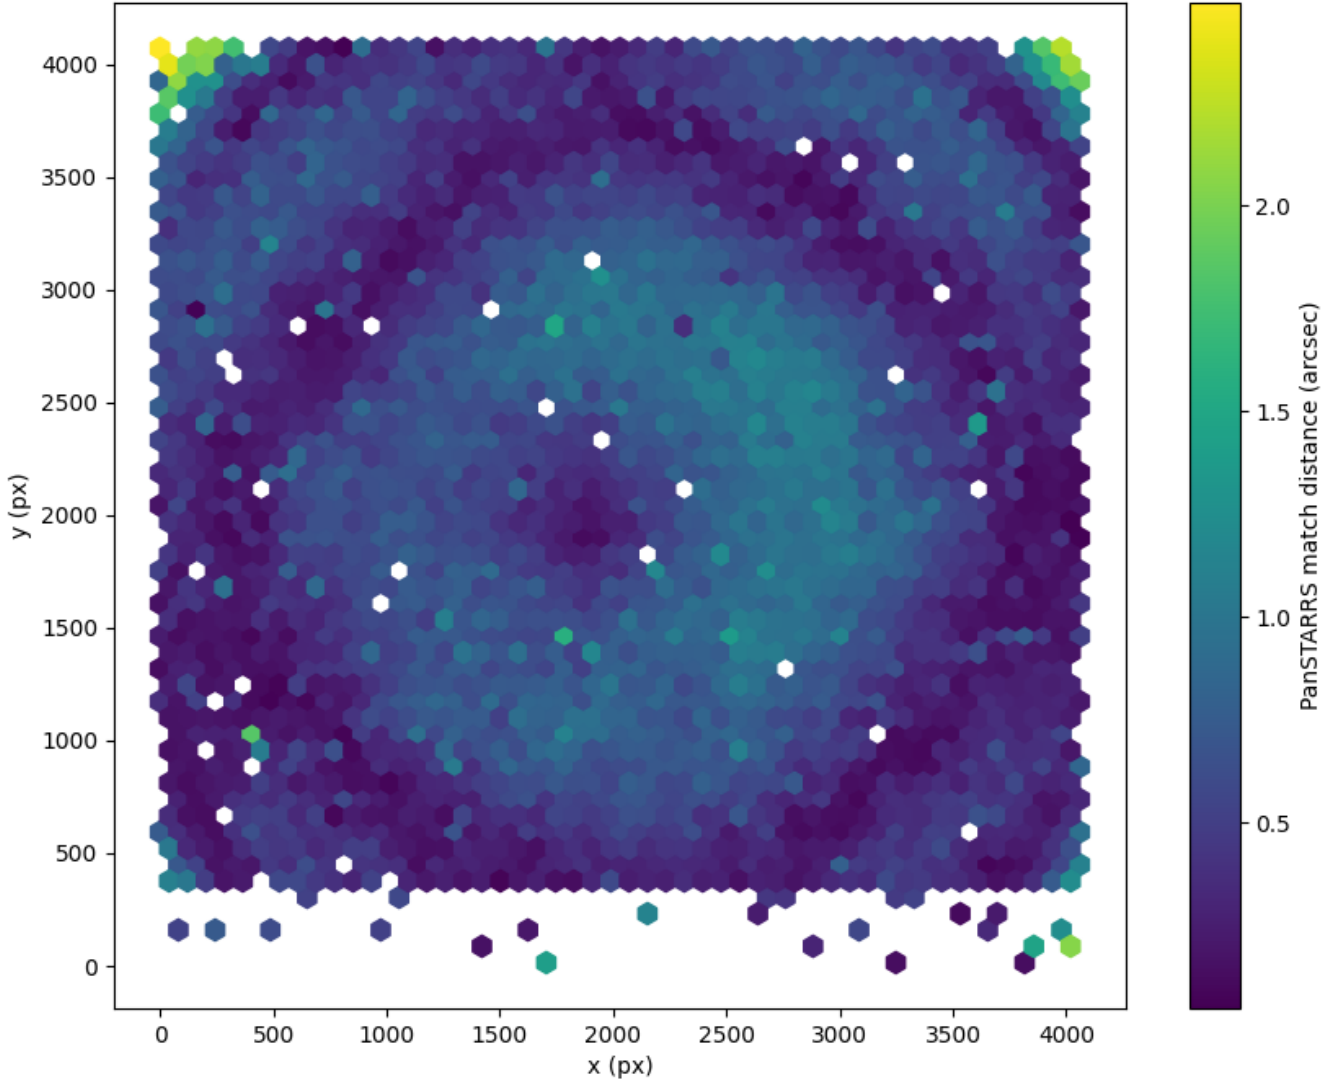

Field 0364
2D field distribution of catalog-matching distance (arcsec) to Pan-STARRS
Hexagon length: 82px

Field 0363
2D field distribution of catalog-matching distance (arcsec) to Pan-STARRS
Hexagon length: 81px