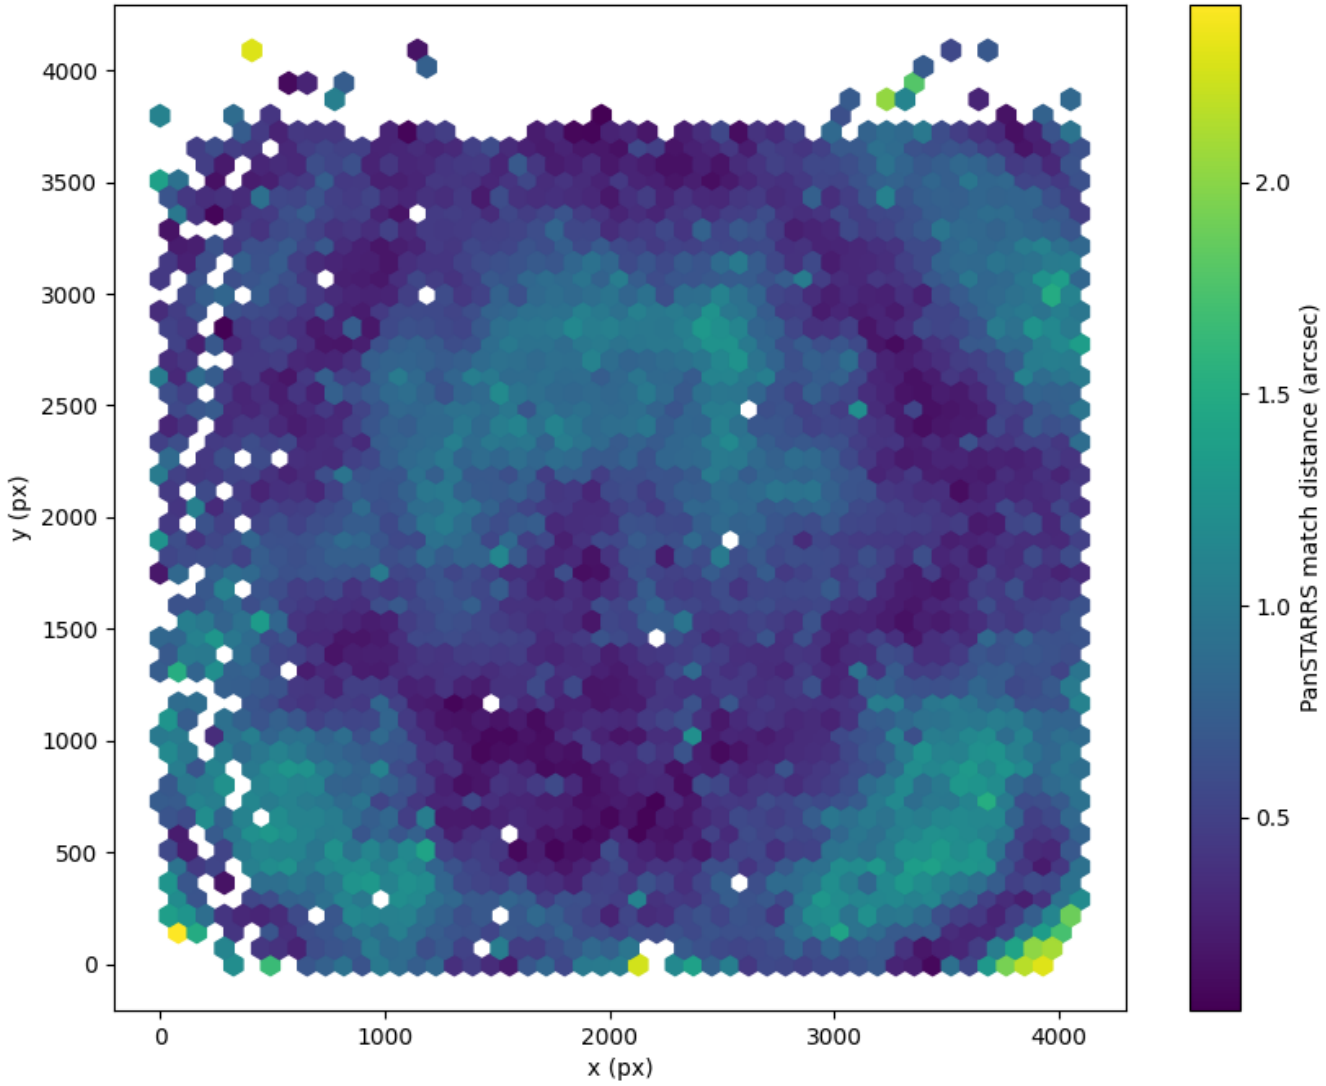

Field 2145
2D field distribution of catalog-matching distance (arcsec) to Pan-STARRS
Hexagon length: 82px

Field 2144
2D field distribution of catalog-matching distance (arcsec) to Pan-STARRS
Hexagon length: 82px