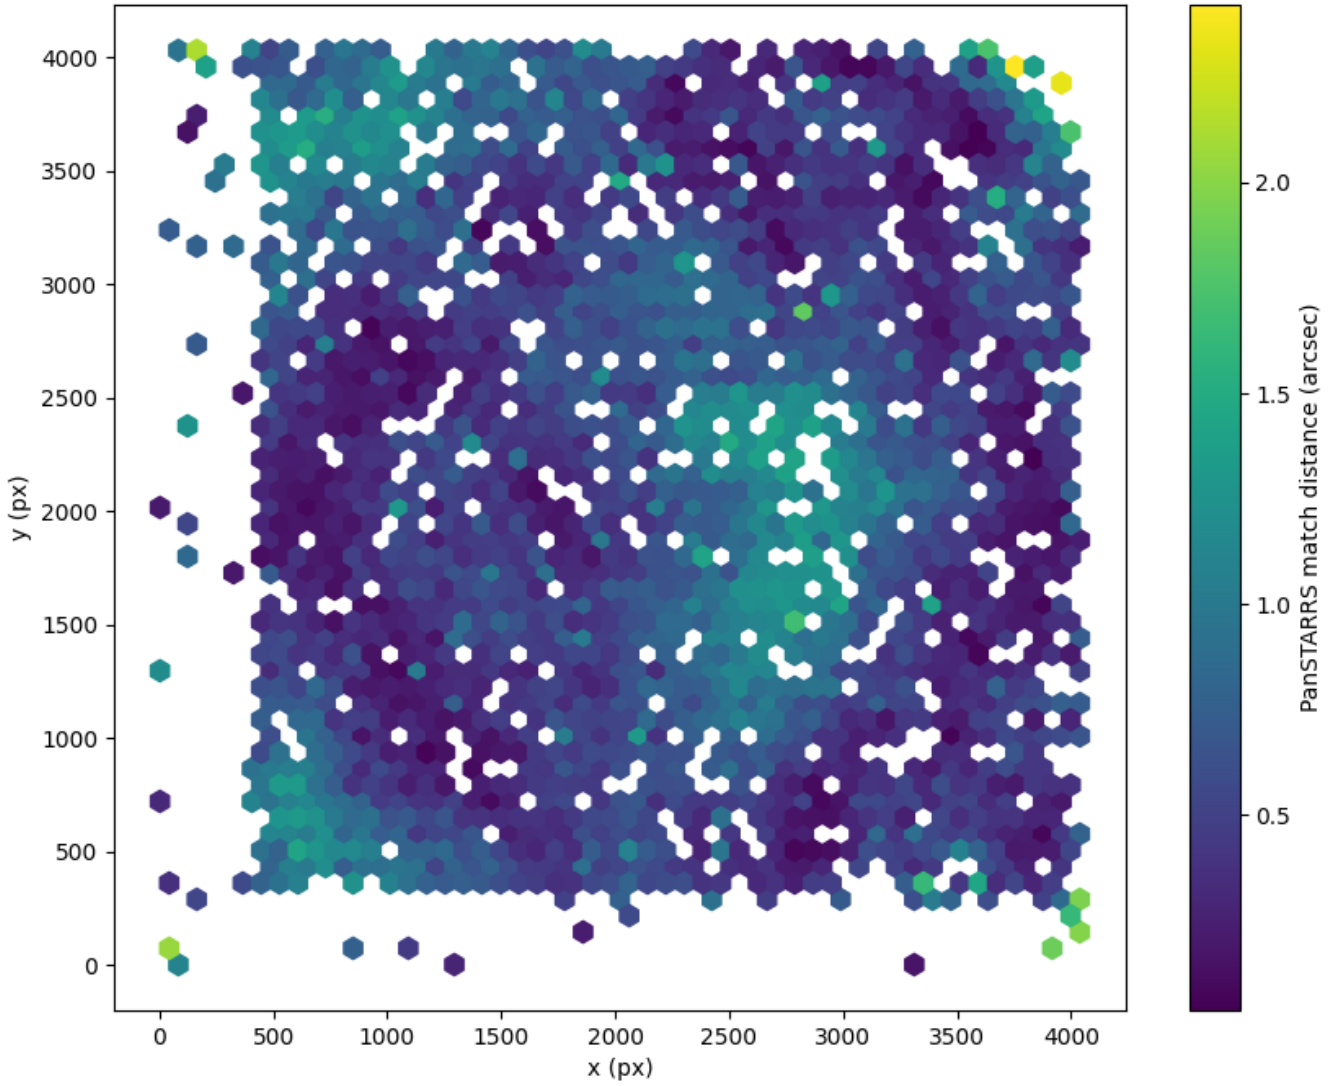

Field 2134
2D field distribution of catalog-matching distance (arcsec) to Pan-STARRS
Hexagon length: 82px

Field 0914
2D field distribution of catalog-matching distance (arcsec) to Pan-STARRS
Hexagon length: 81px