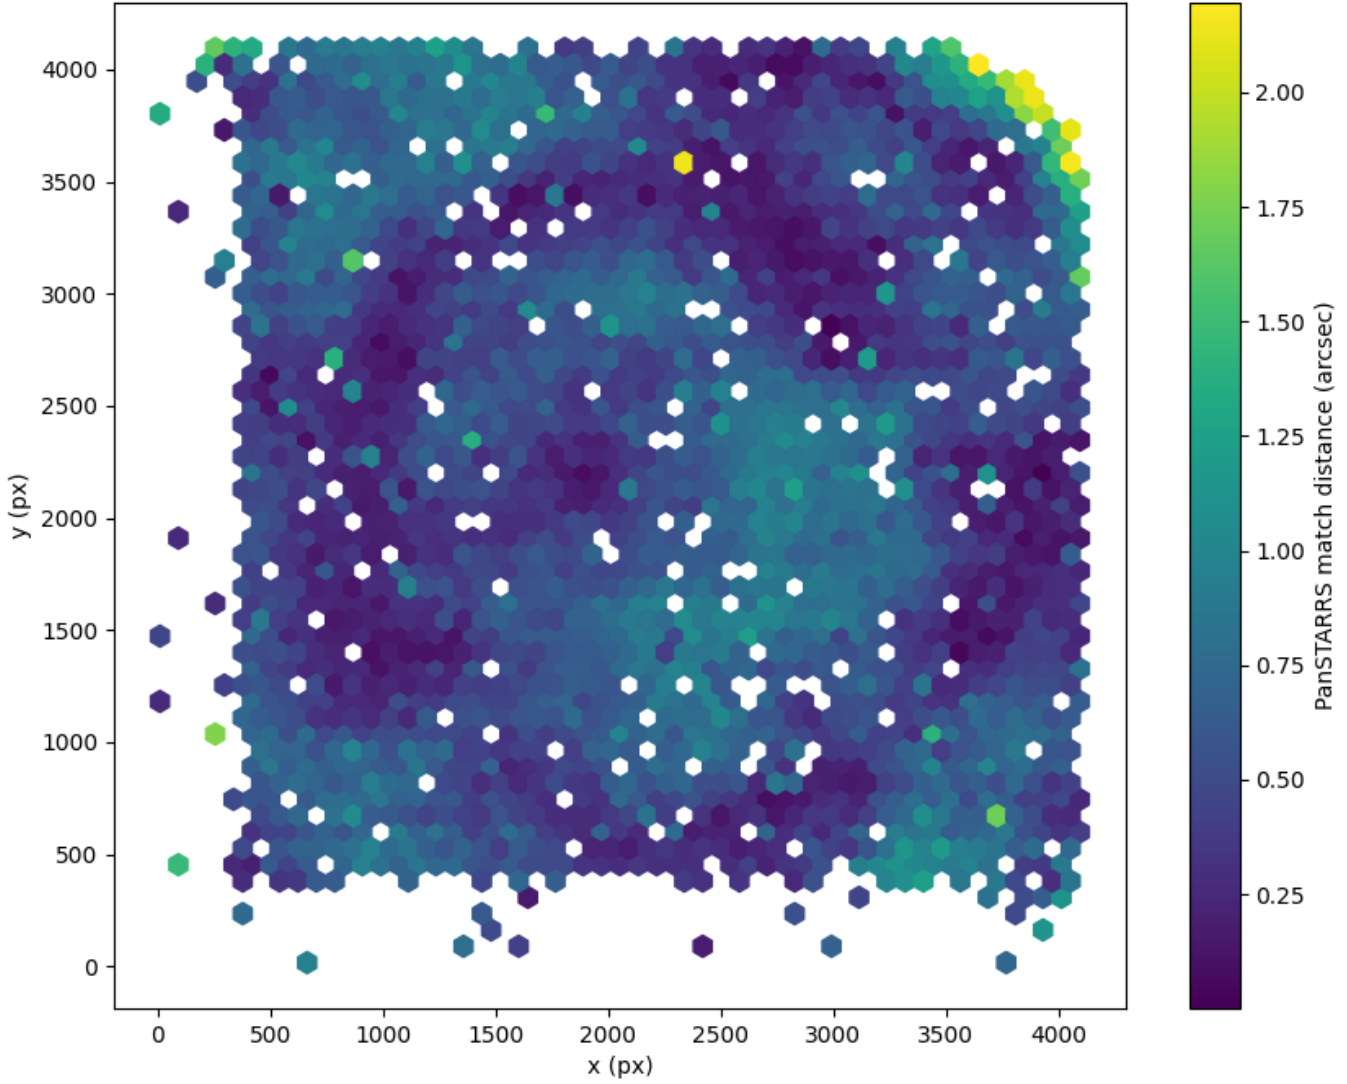

Field 0265
2D field distribution of catalog-matching distance (arcsec) to Pan-STARRS
Hexagon length: 81px

Field 0264
2D field distribution of catalog-matching distance (arcsec) to Pan-STARRS
Hexagon length: 82px