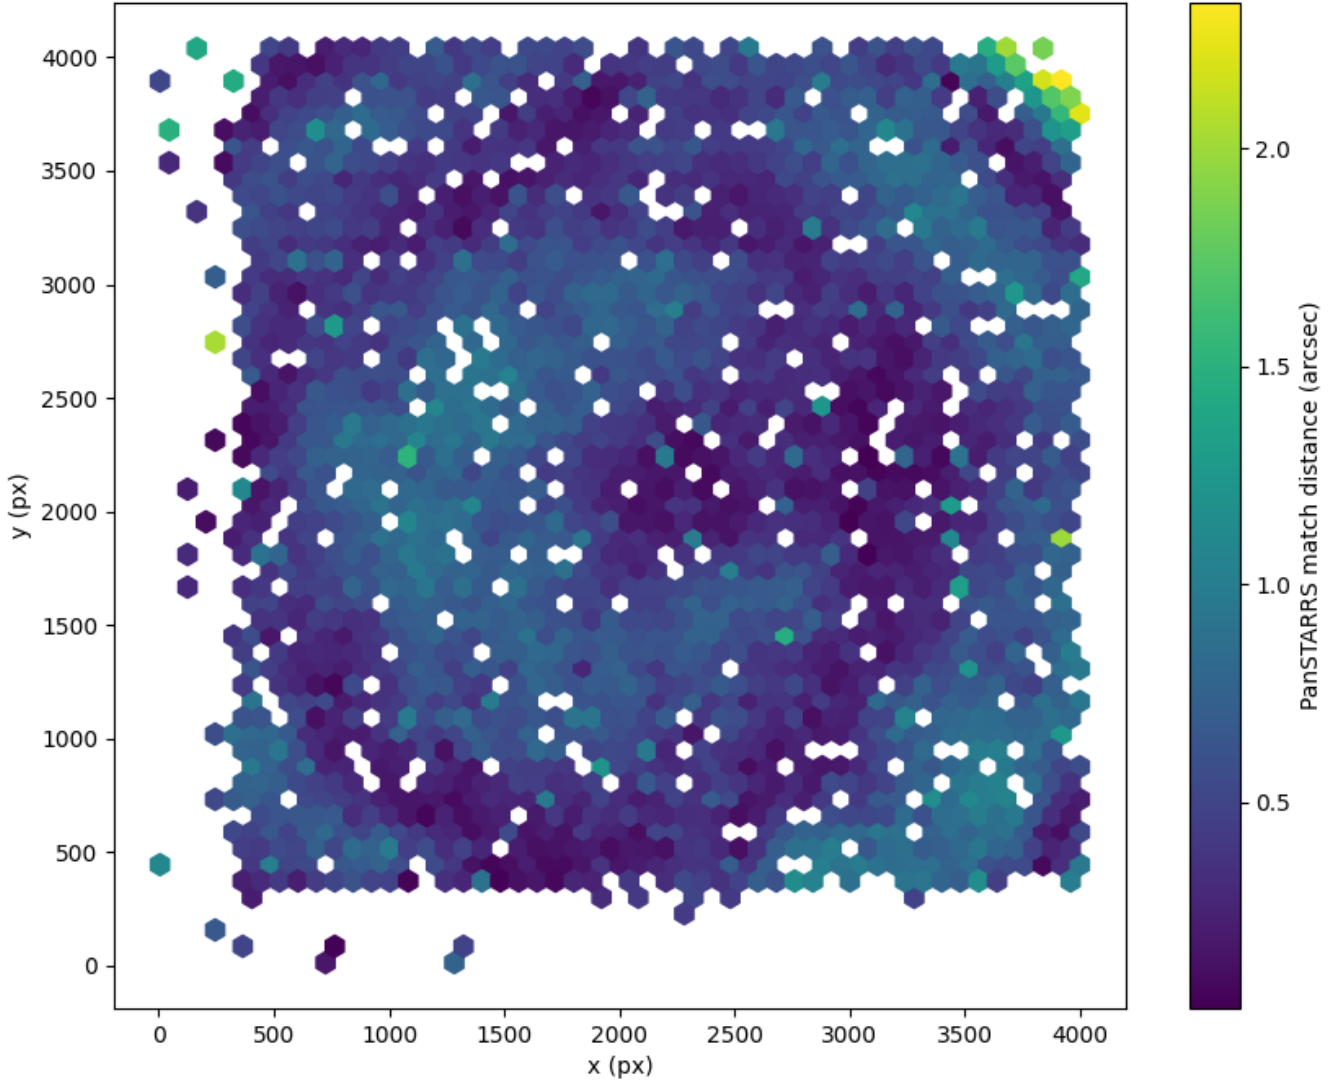

Field 0487
2D field distribution of catalog-matching distance (arcsec) to Pan-STARRS
Hexagon length: 81px

Field 0486
2D field distribution of catalog-matching distance (arcsec) to Pan-STARRS
Hexagon length: 80px