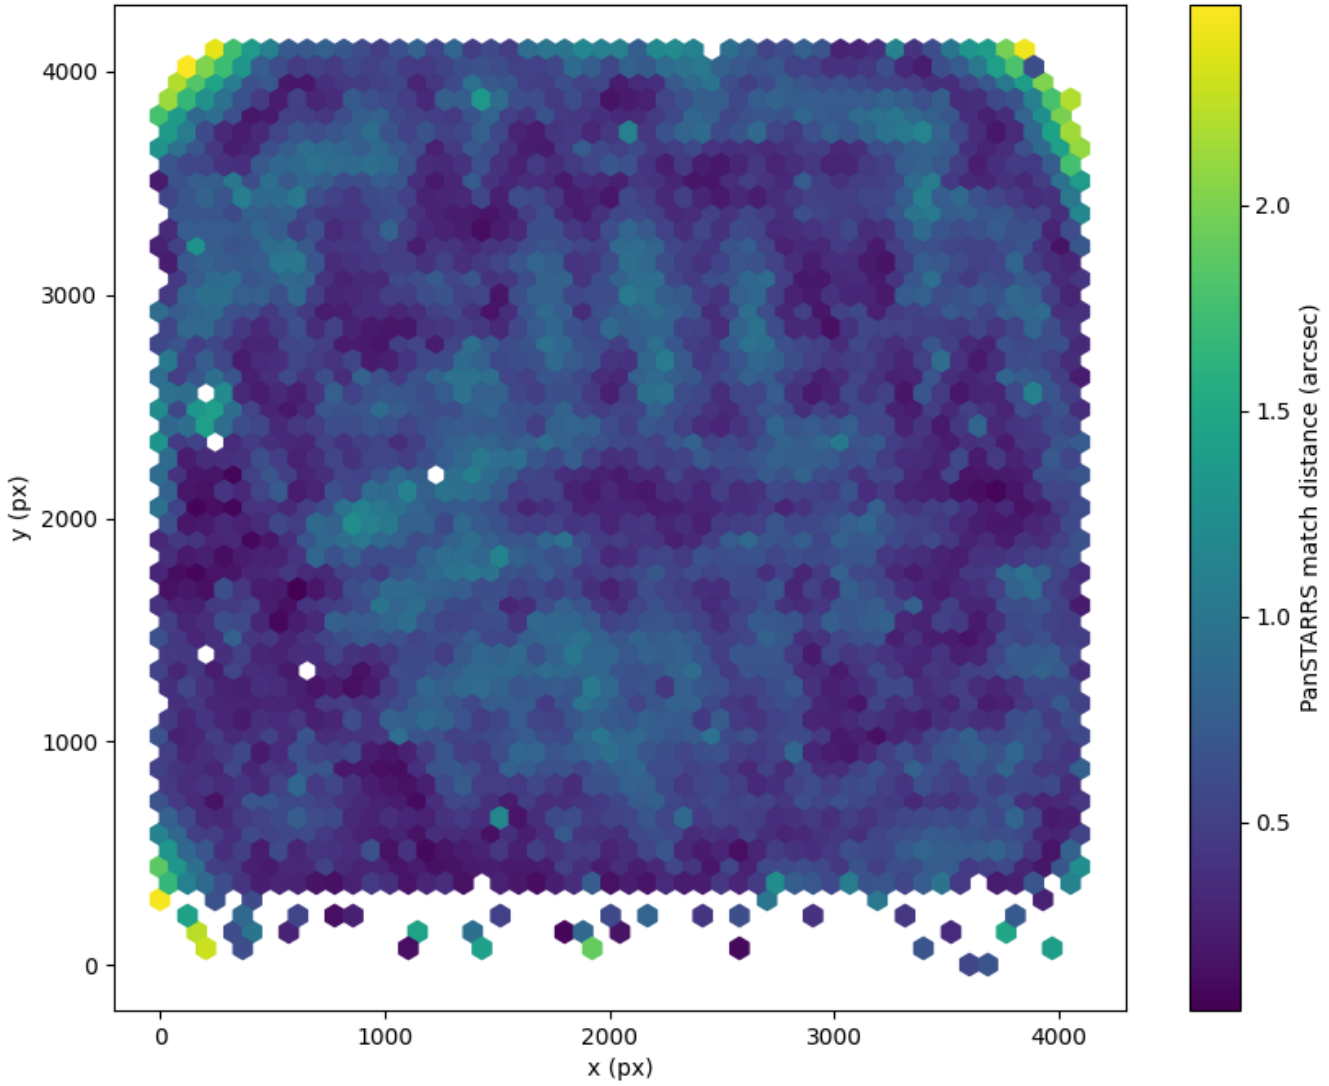

Field 0588
2D field distribution of catalog-matching distance (arcsec) to Pan-STARRS
Hexagon length: 80px

Field 0587
2D field distribution of catalog-matching distance (arcsec) to Pan-STARRS
Hexagon length: 82px