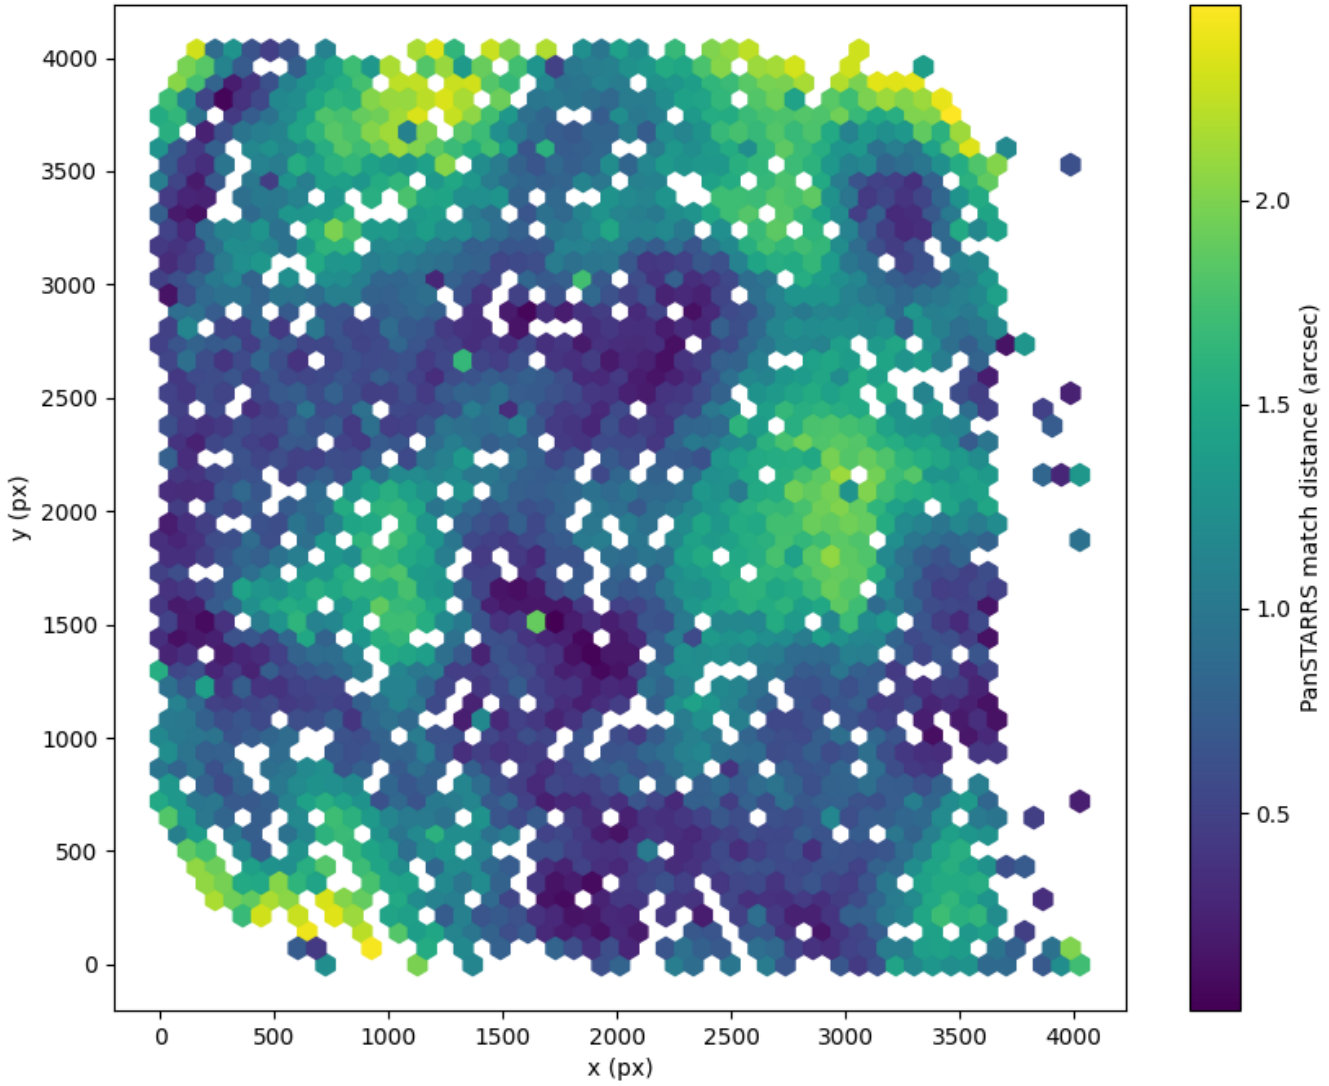

Field 0249
2D field distribution of catalog-matching distance (arcsec) to Pan-STARRS
Hexagon length: 80px

Field 0154
2D field distribution of catalog-matching distance (arcsec) to Pan-STARRS
Hexagon length: 81px