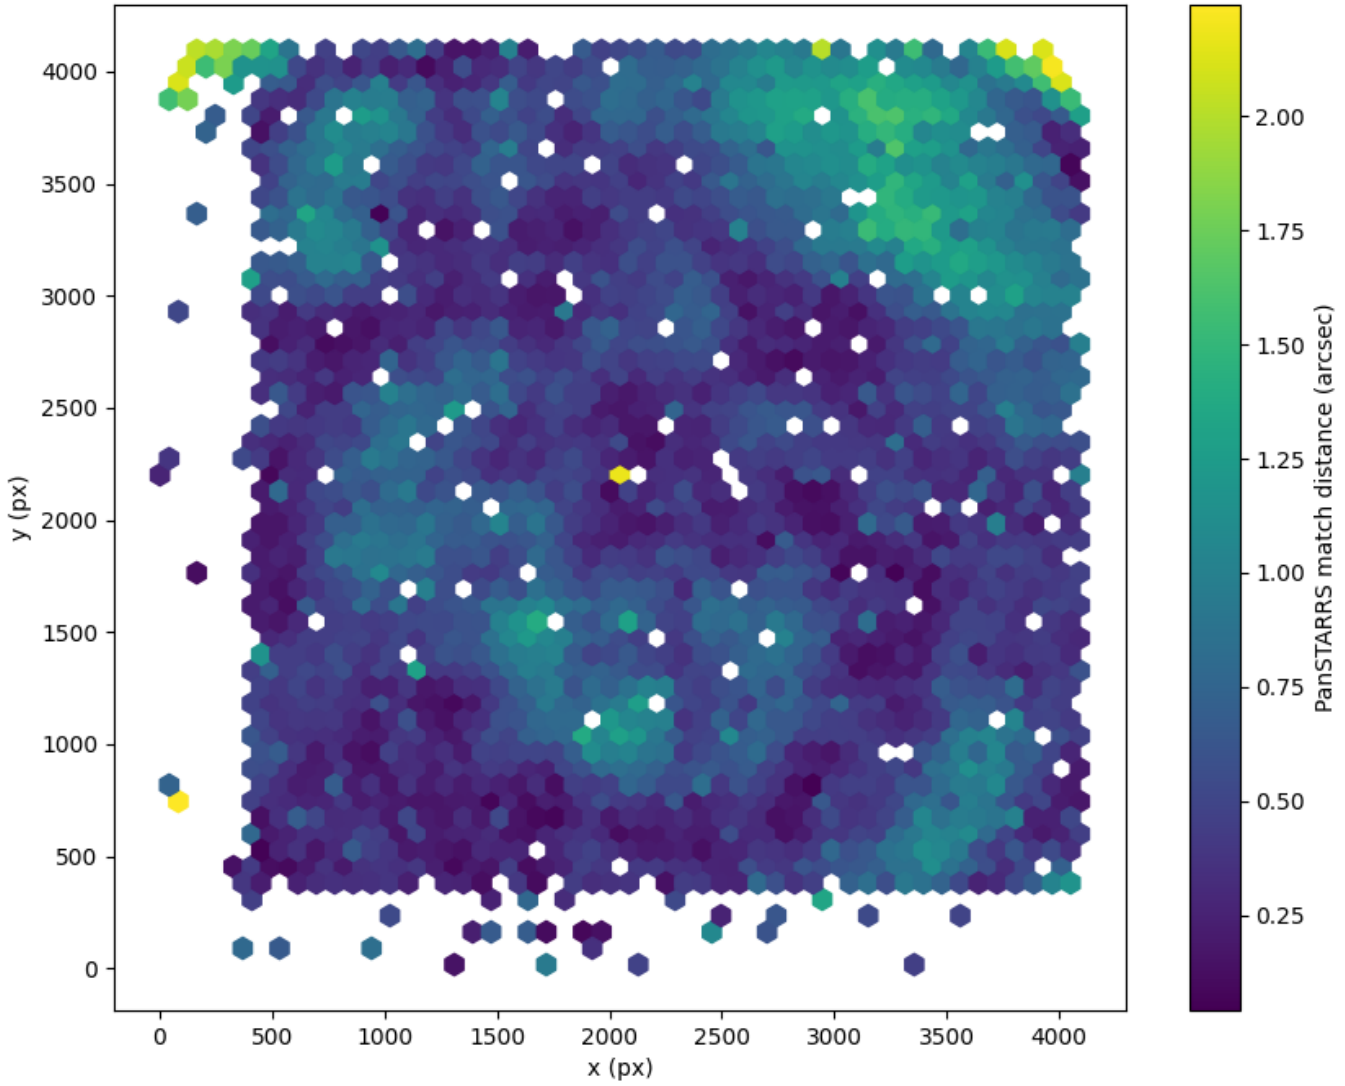

Field 0485
2D field distribution of catalog-matching distance (arcsec) to Pan-STARRS
Hexagon length: 82px

Field 0484
2D field distribution of catalog-matching distance (arcsec) to Pan-STARRS
Hexagon length: 82px