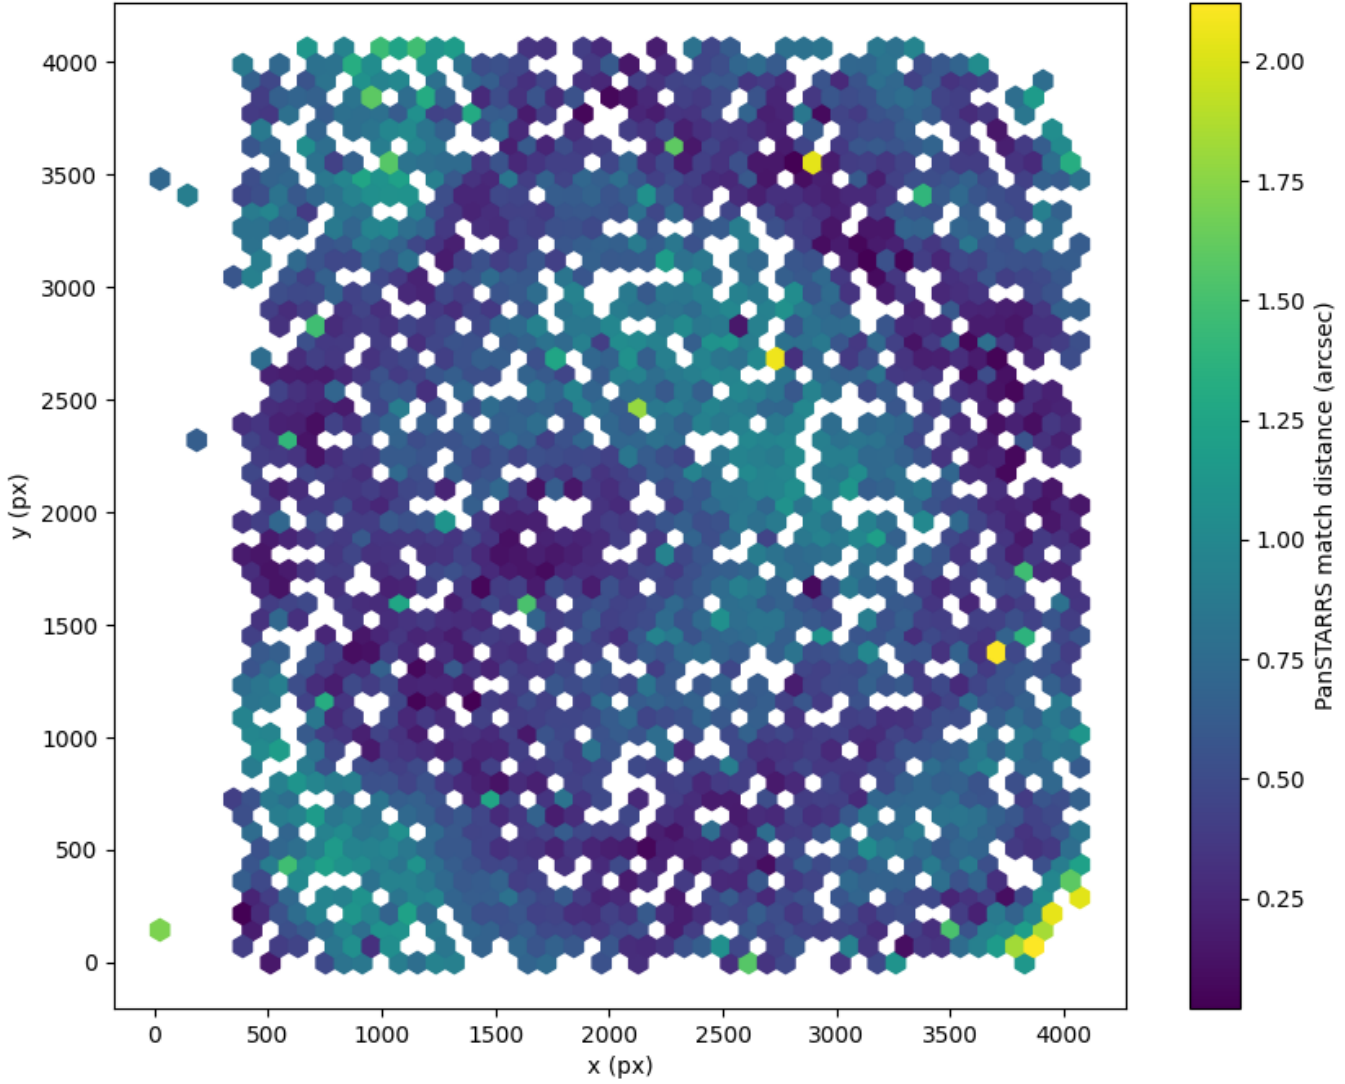

Field 2136
2D field distribution of catalog-matching distance (arcsec) to Pan-STARRS
Hexagon length: 81px

Field 2135
2D field distribution of catalog-matching distance (arcsec) to Pan-STARRS
Hexagon length: 81px