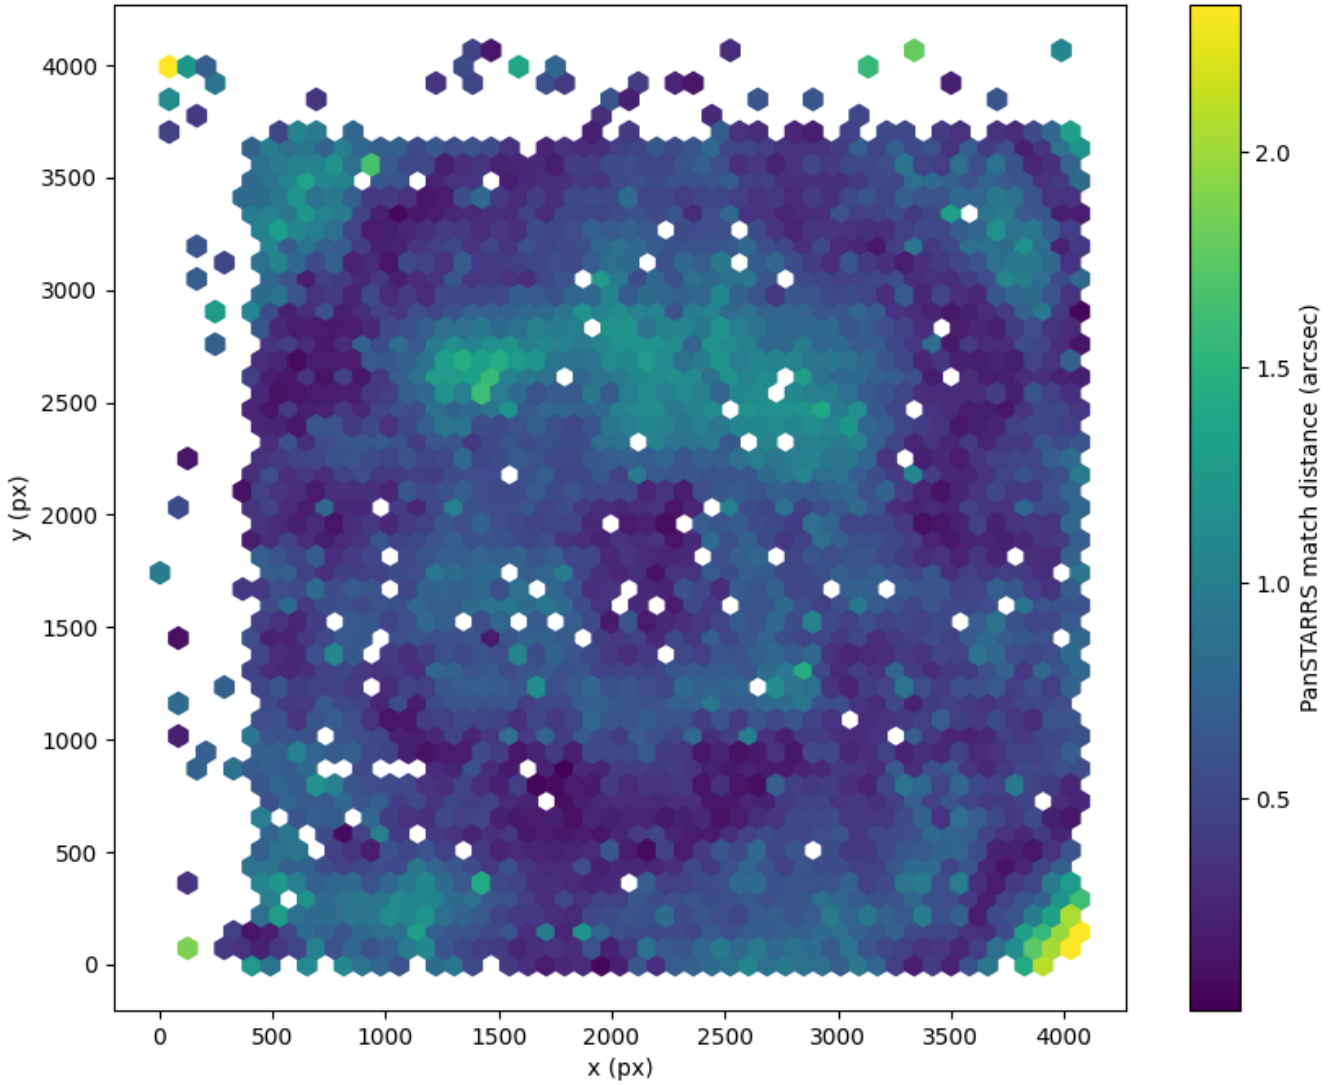

Field 2370
2D field distribution of catalog-matching distance (arcsec) to Pan-STARRS
Hexagon length: 81px

Field 2369
2D field distribution of catalog-matching distance (arcsec) to Pan-STARRS
Hexagon length: 81px