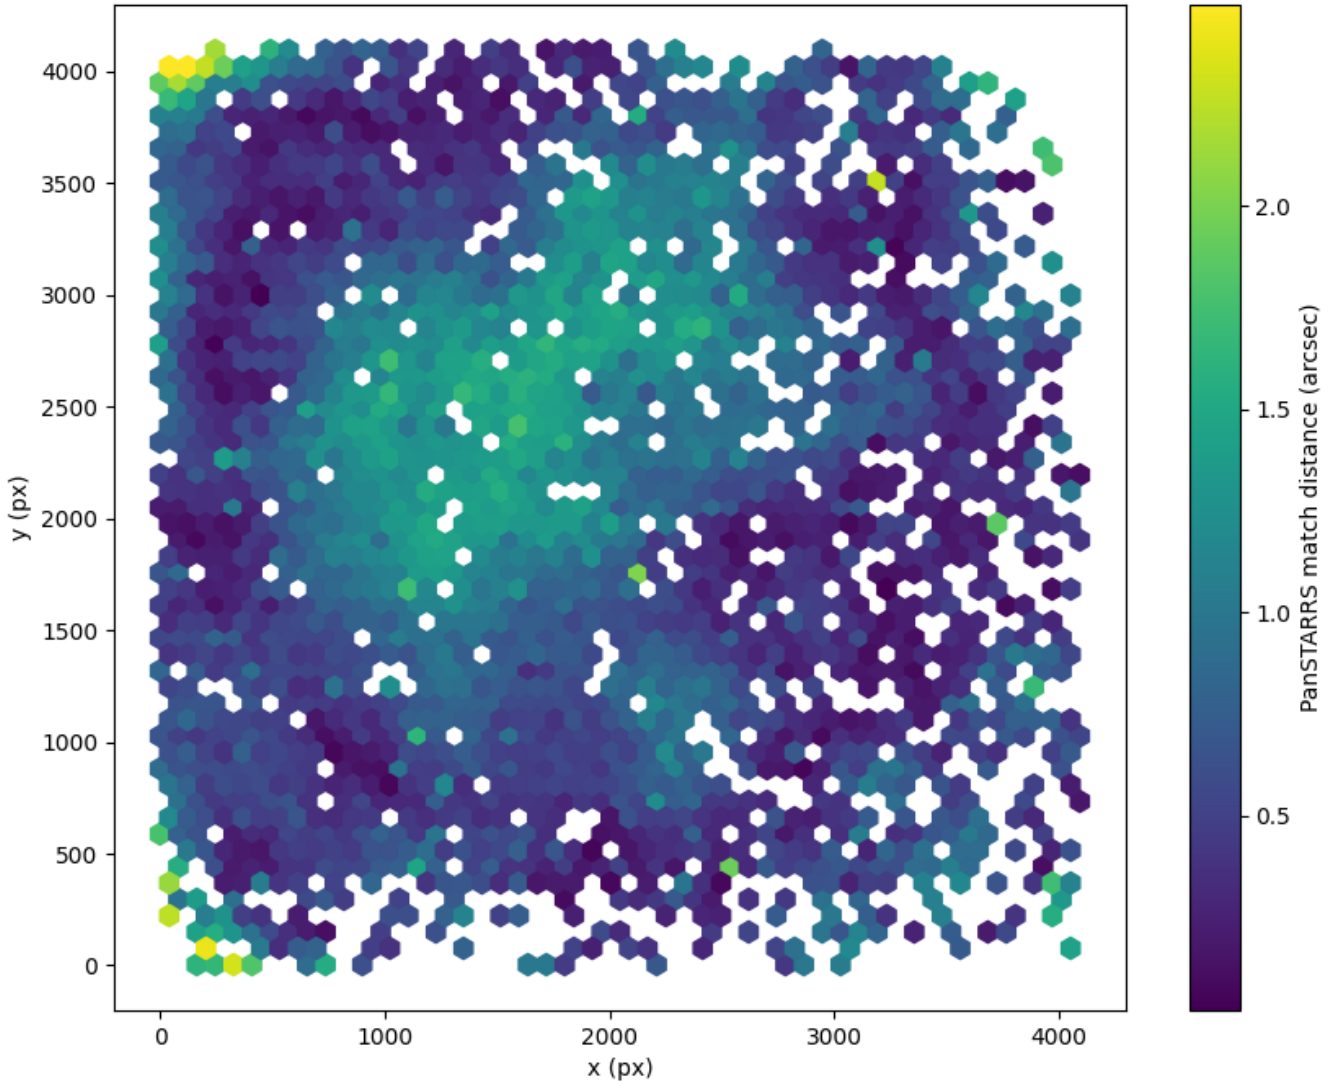

Field 2255
2D field distribution of catalog-matching distance (arcsec) to Pan-STARRS
Hexagon length: 82px

Field 2254
2D field distribution of catalog-matching distance (arcsec) to Pan-STARRS
Hexagon length: 82px