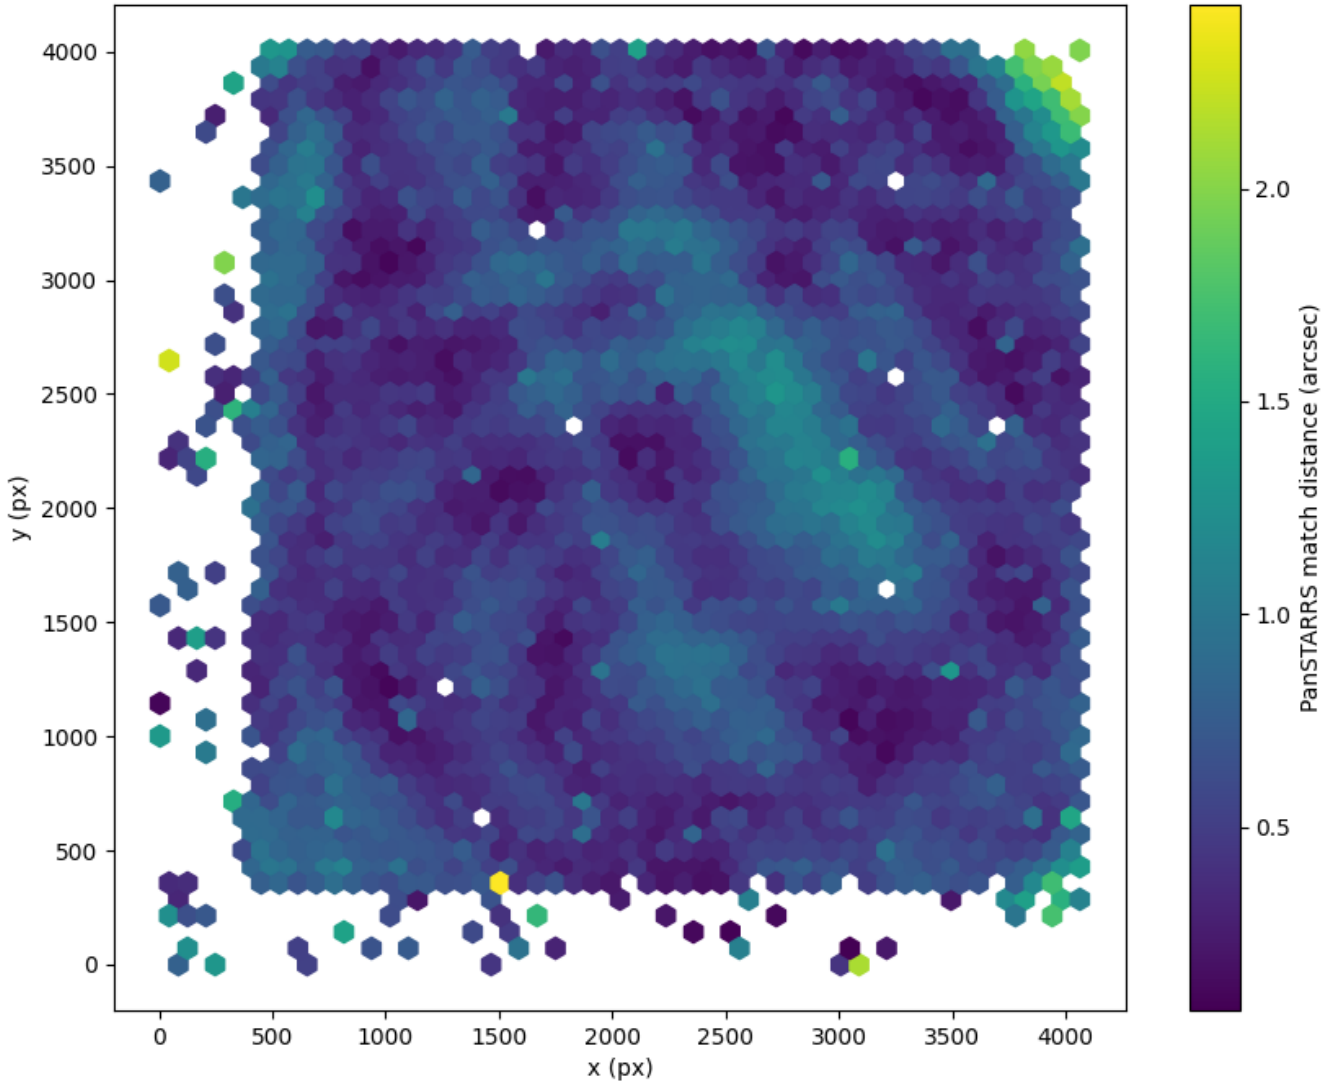

Field 0591
2D field distribution of catalog-matching distance (arcsec) to Pan-STARRS
Hexagon length: 81px

Field 0590
2D field distribution of catalog-matching distance (arcsec) to Pan-STARRS
Hexagon length: 81px