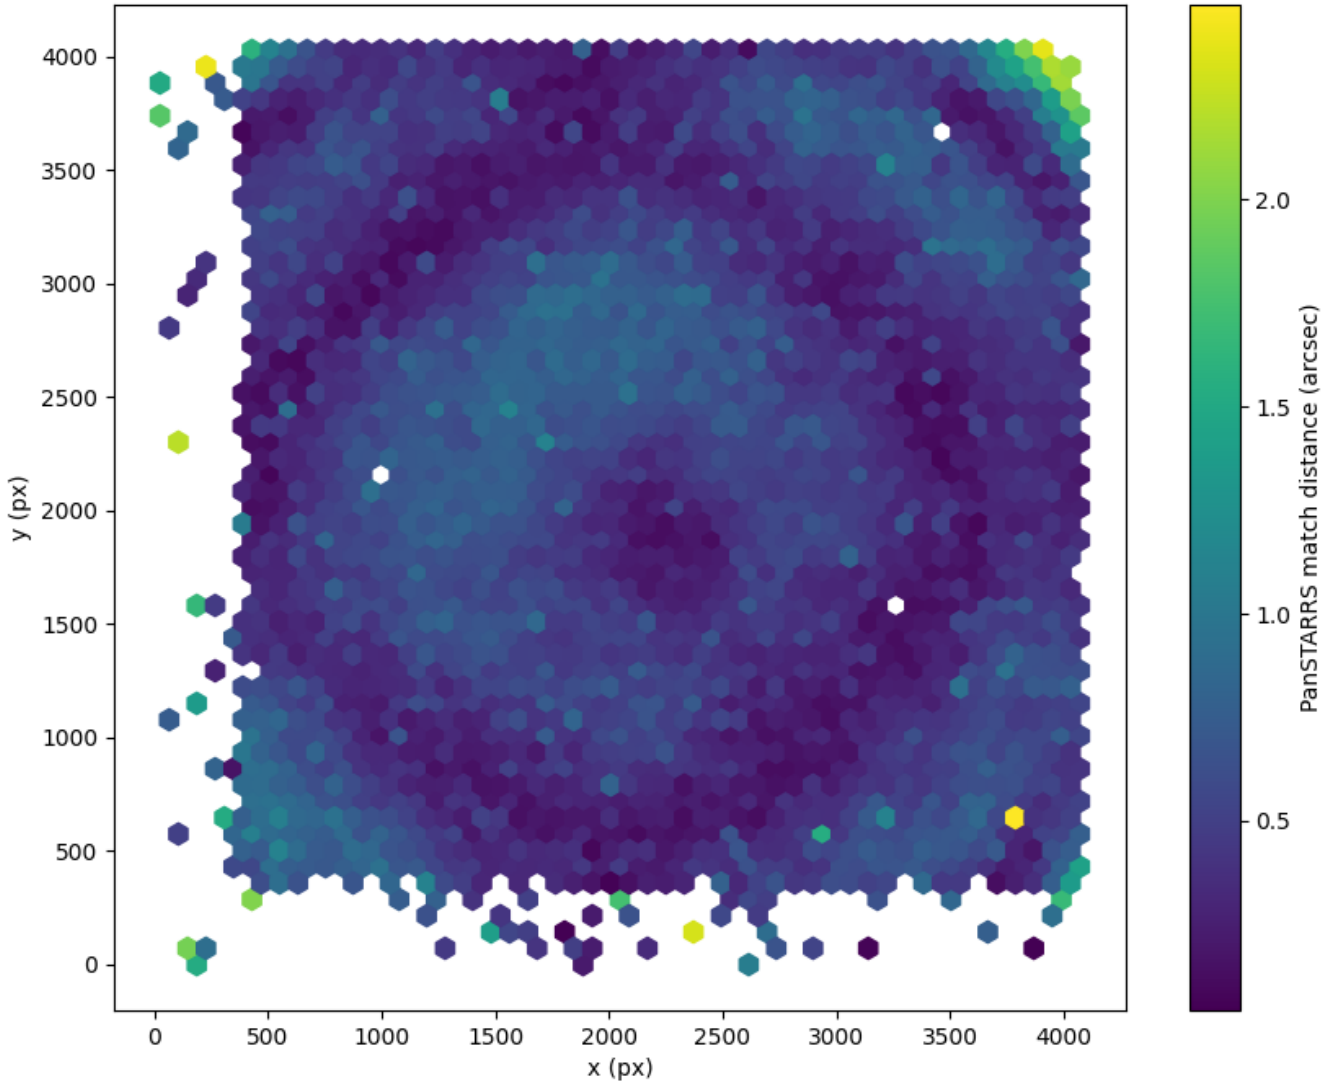

Field 0366
2D field distribution of catalog-matching distance (arcsec) to Pan-STARRS
Hexagon length: 82px

Field 0365
2D field distribution of catalog-matching distance (arcsec) to Pan-STARRS
Hexagon length: 81px