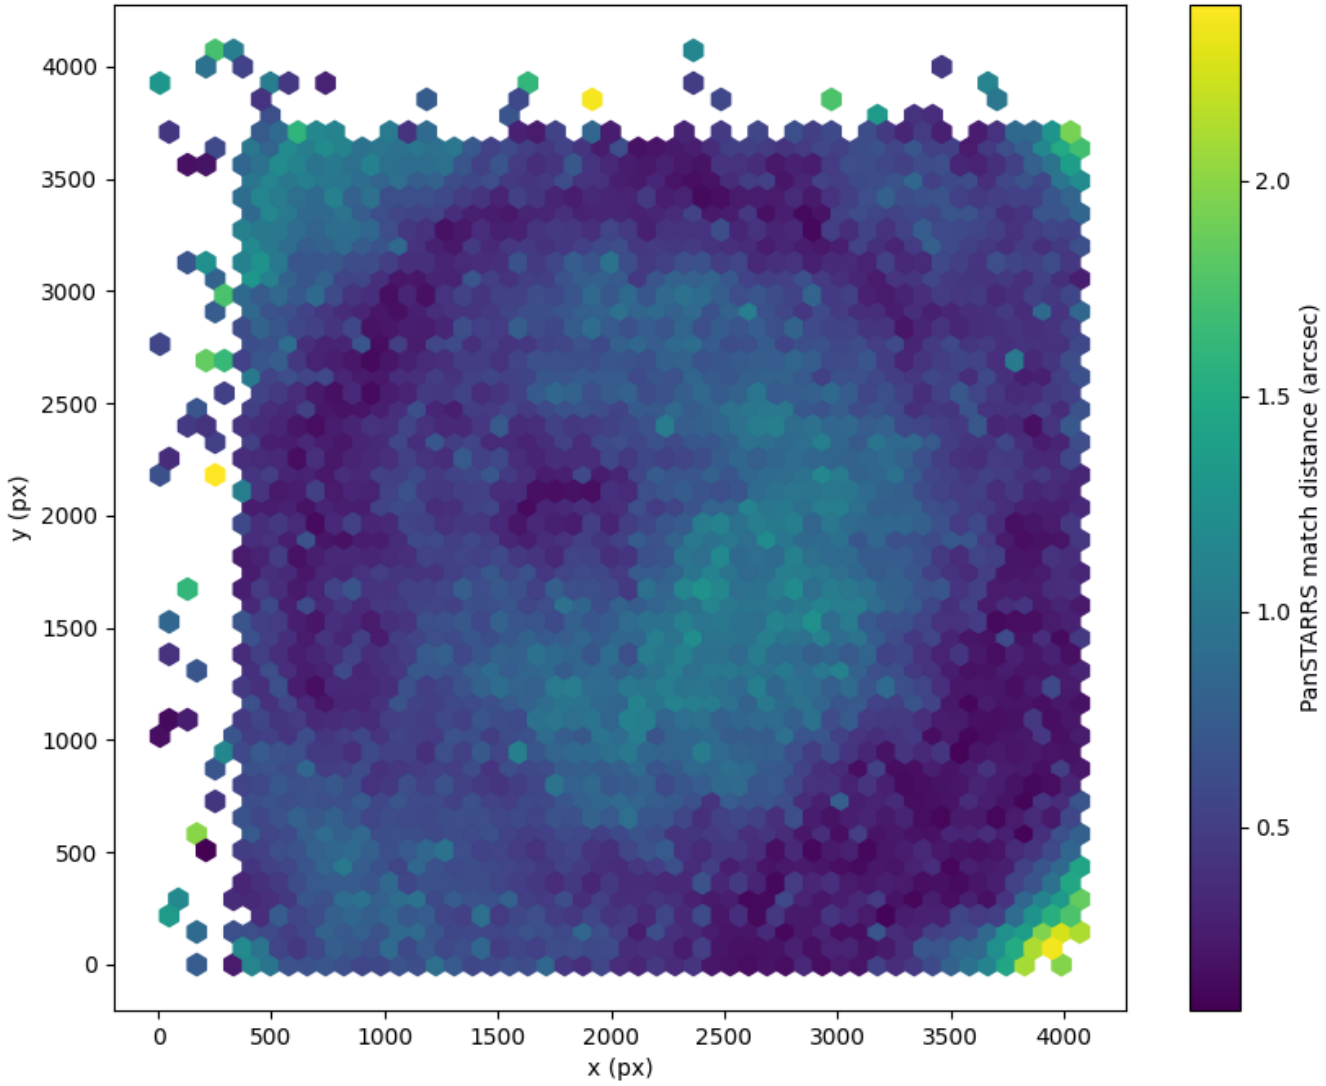

Field 2151
2D field distribution of catalog-matching distance (arcsec) to Pan-STARRS
Hexagon length: 81px

Field 2150
2D field distribution of catalog-matching distance (arcsec) to Pan-STARRS
Hexagon length: 81px