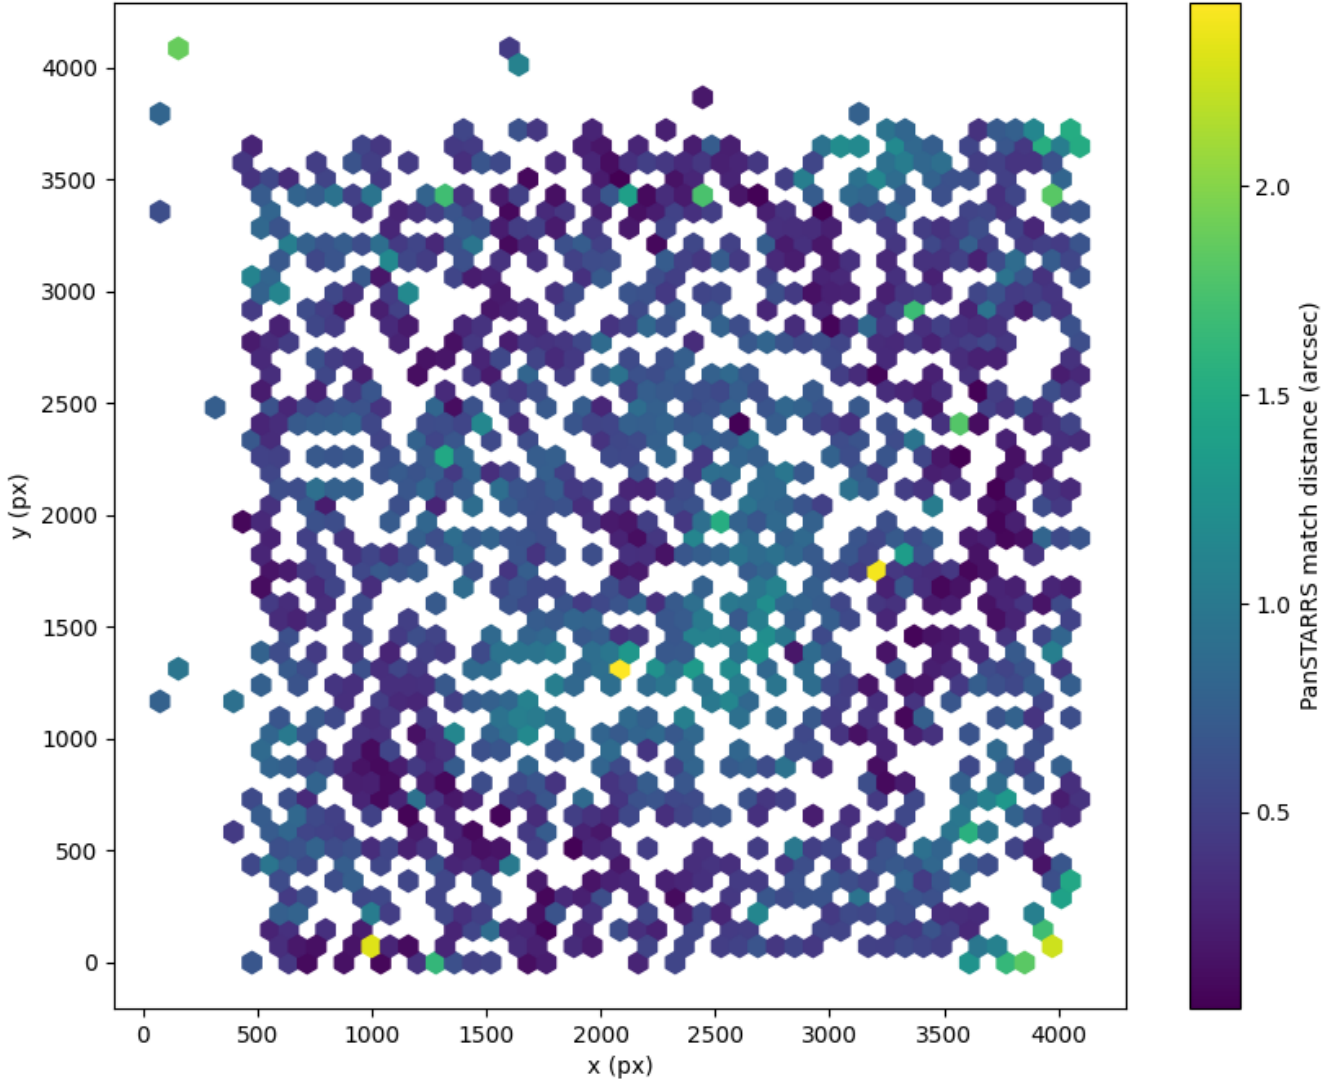

Field 2684
2D field distribution of catalog-matching distance (arcsec) to Pan-STARRS
Hexagon length: 80px

Field 2683
2D field distribution of catalog-matching distance (arcsec) to Pan-STARRS
Hexagon length: 80px