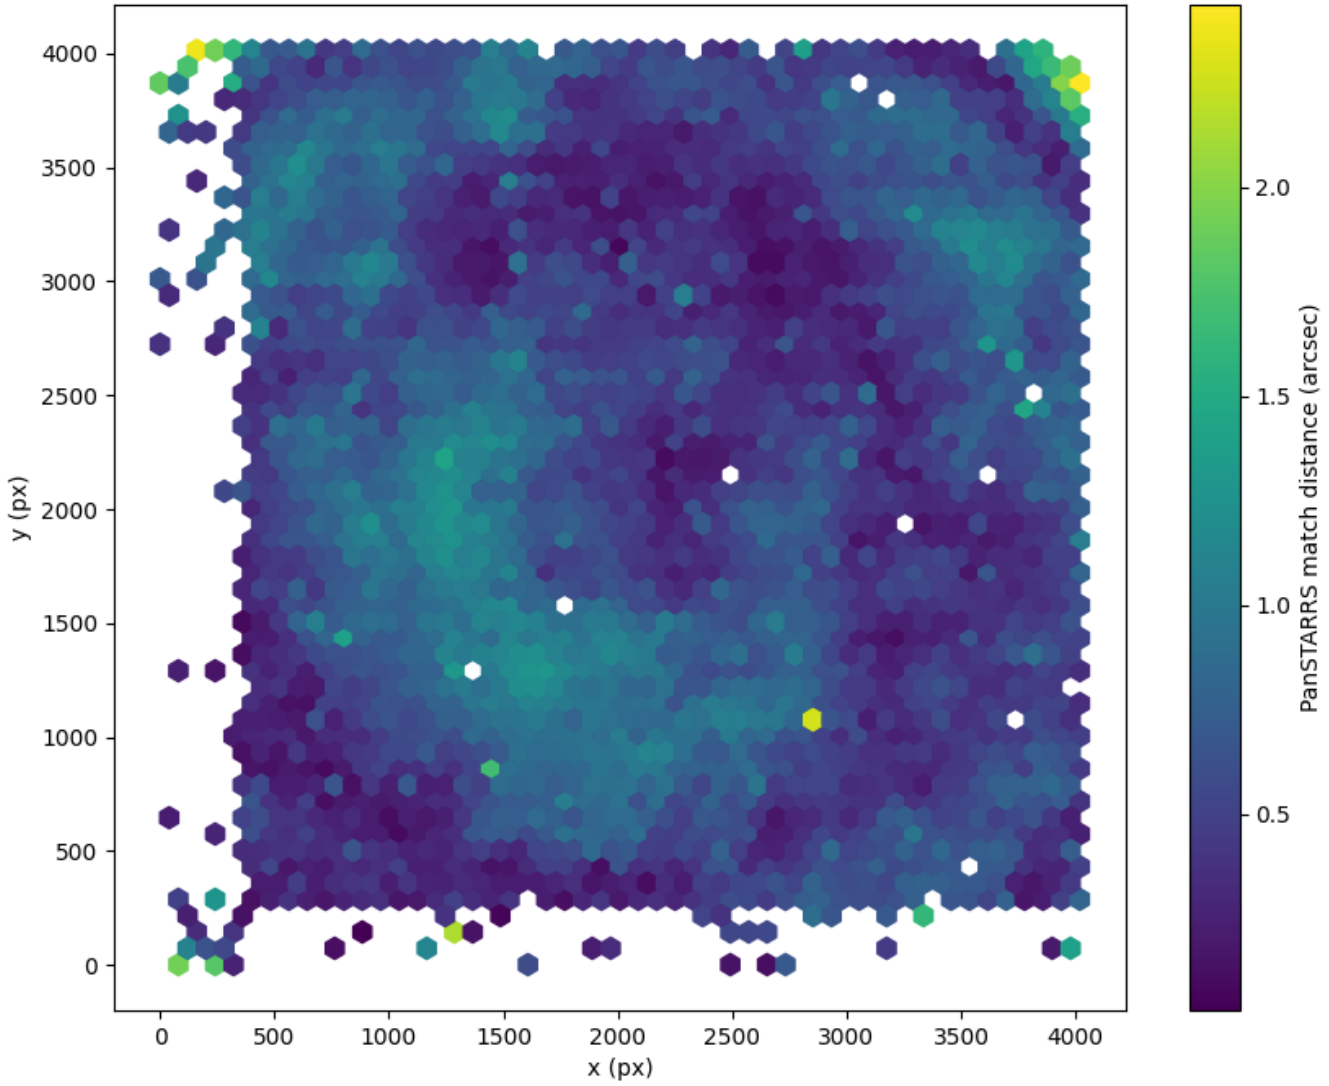

Field 0482
2D field distribution of catalog-matching distance (arcsec) to Pan-STARRS
Hexagon length: 81px

Field 0481
2D field distribution of catalog-matching distance (arcsec) to Pan-STARRS
Hexagon length: 80px