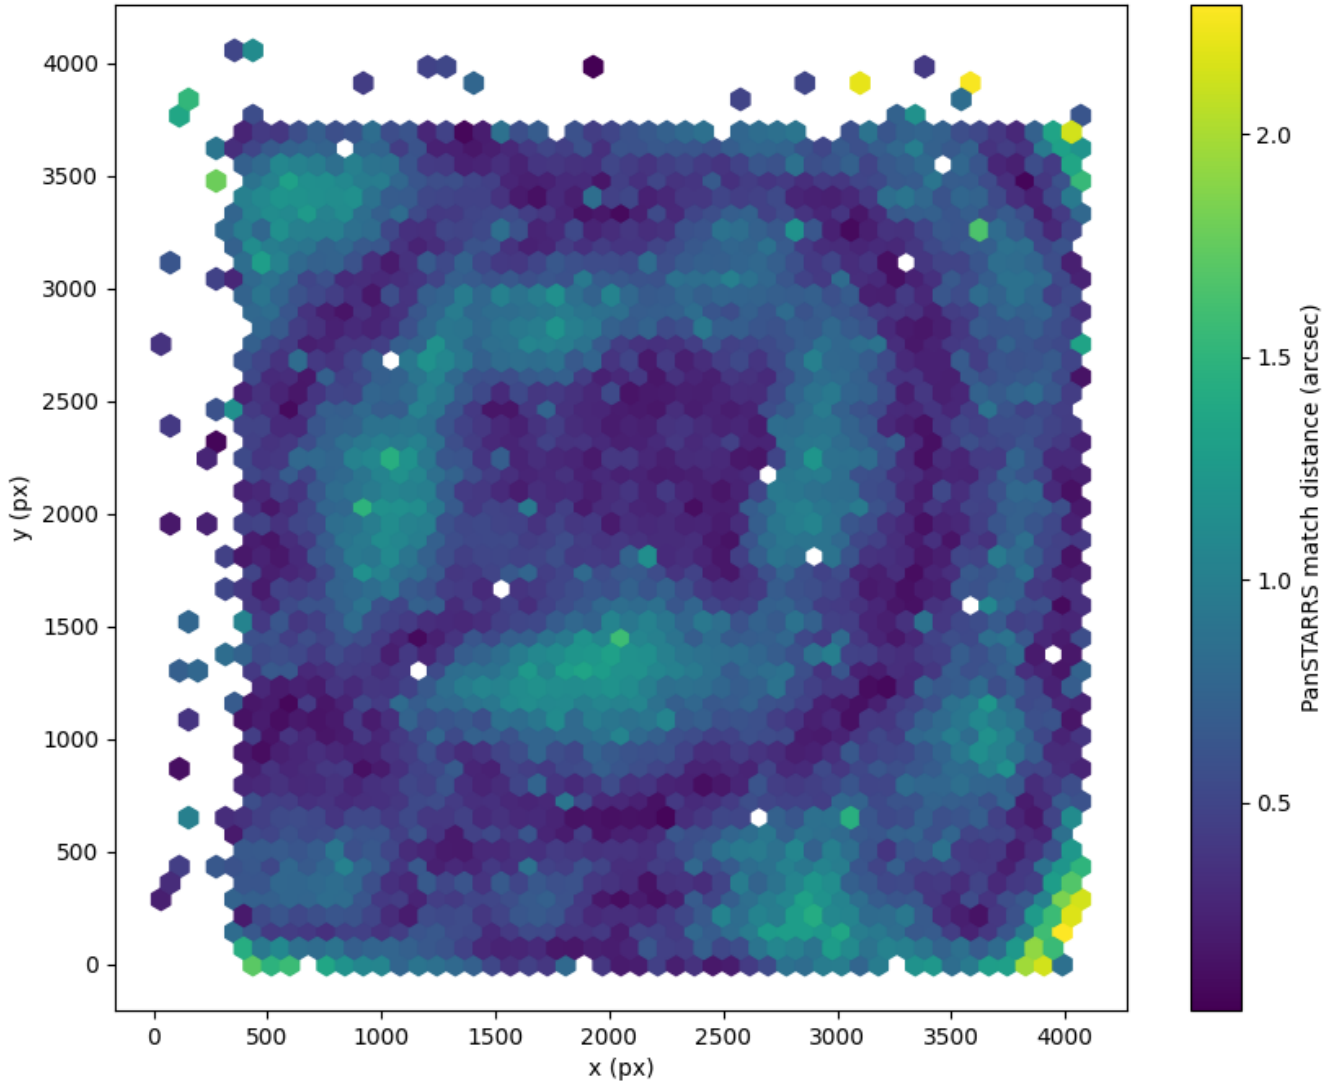

Field 2245
2D field distribution of catalog-matching distance (arcsec) to Pan-STARRS
Hexagon length: 82px

Field 2152
2D field distribution of catalog-matching distance (arcsec) to Pan-STARRS
Hexagon length: 81px