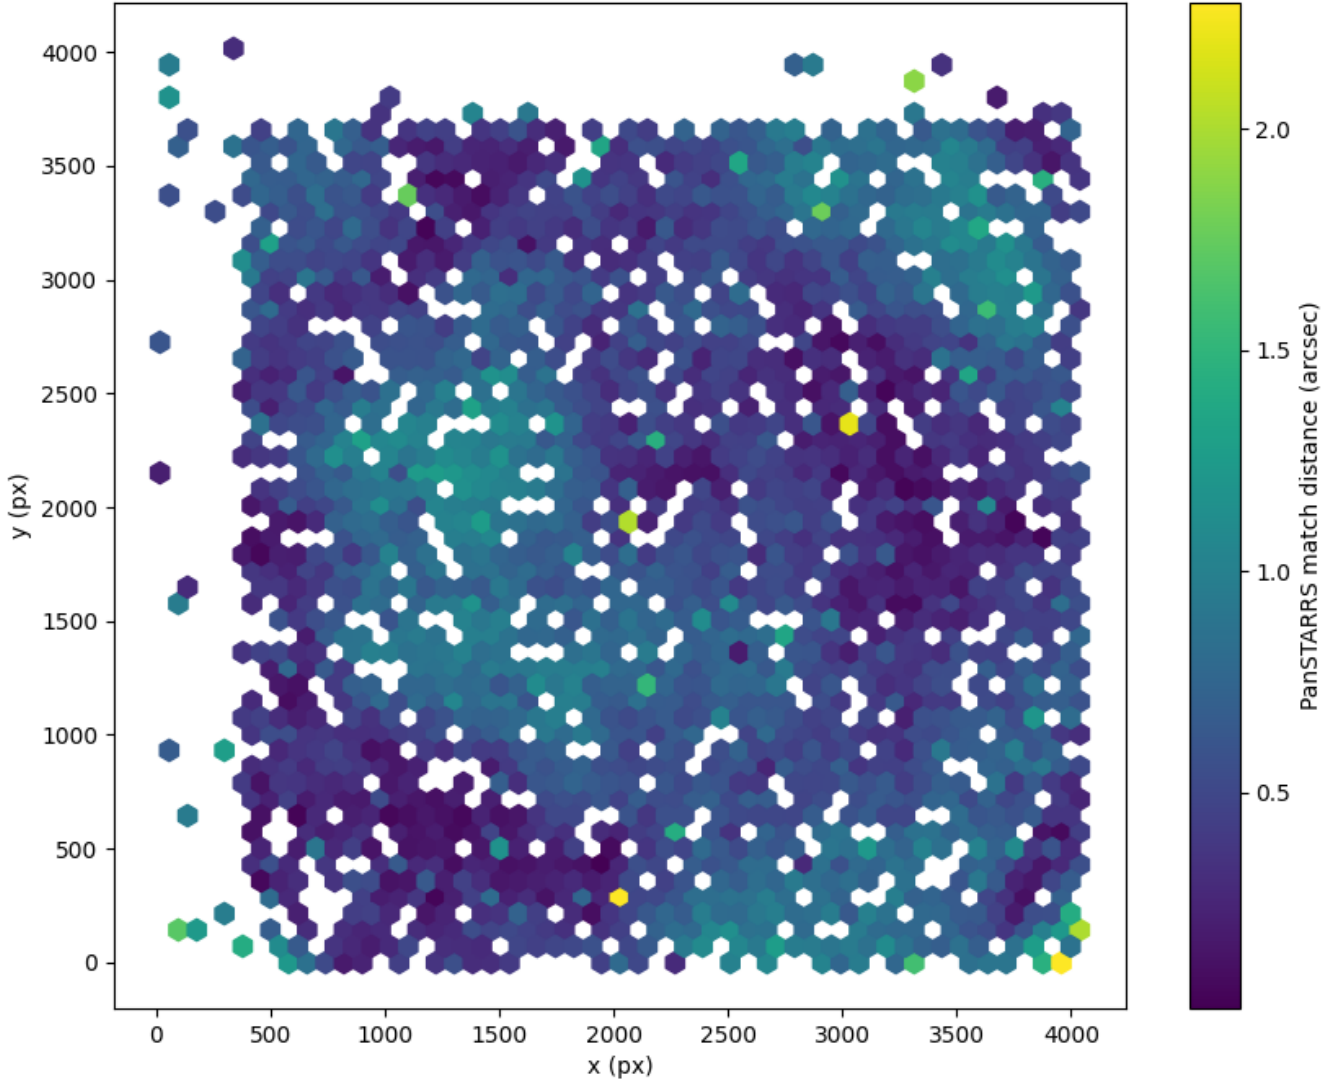

Field 2138
2D field distribution of catalog-matching distance (arcsec) to Pan-STARRS
Hexagon length: 81px

Field 2137
2D field distribution of catalog-matching distance (arcsec) to Pan-STARRS
Hexagon length: 80px