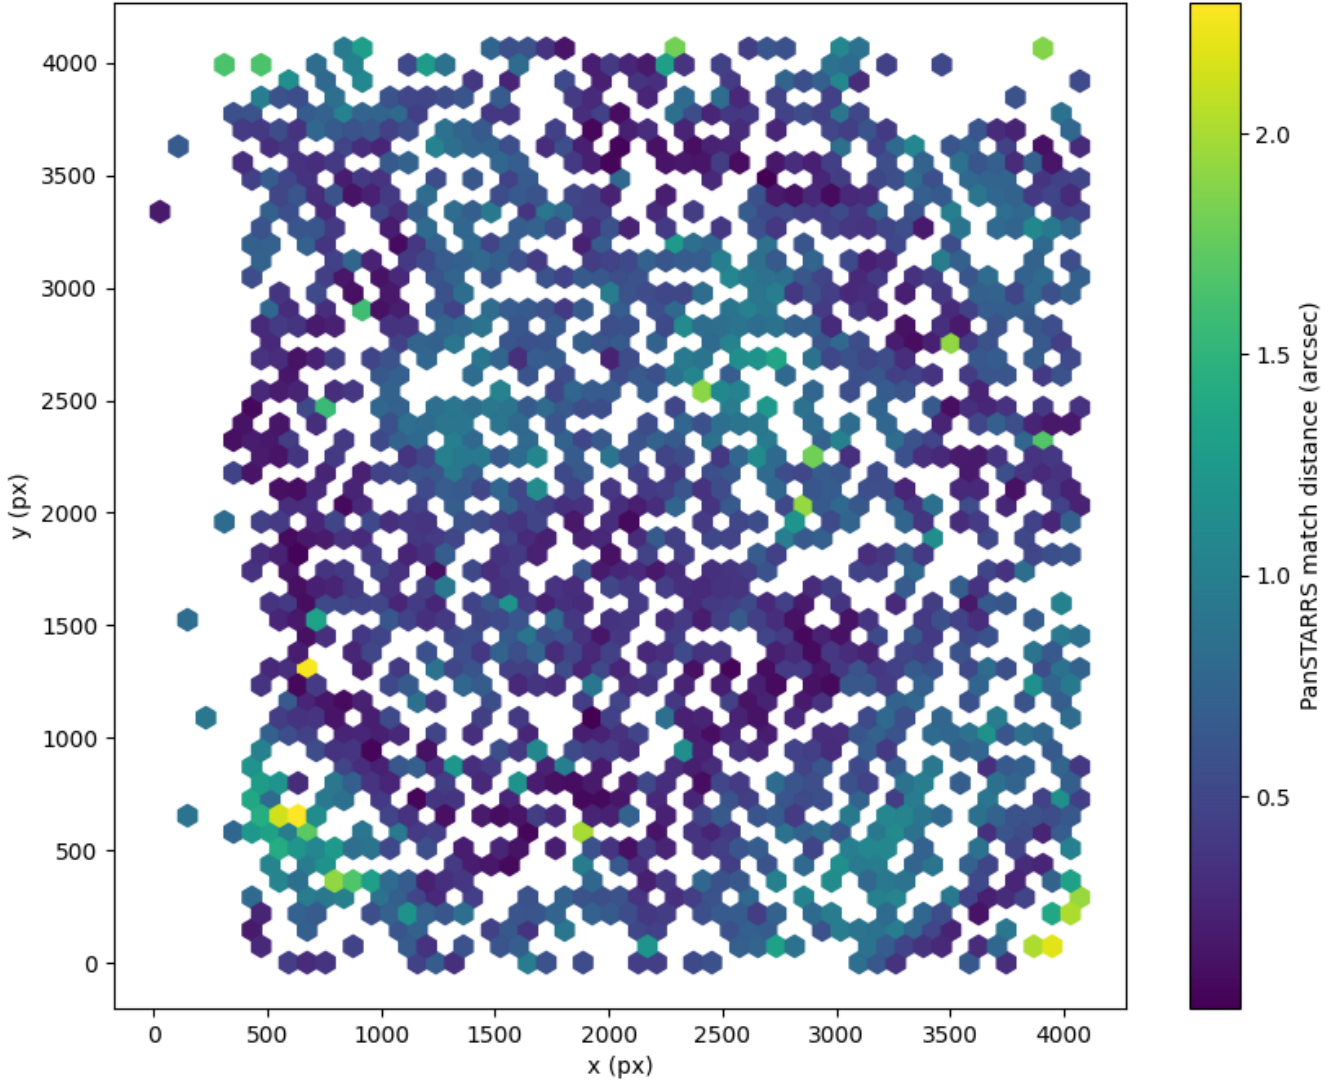

Field 2466
2D field distribution of catalog-matching distance (arcsec) to Pan-STARRS
Hexagon length: 81px

Field 2465
2D field distribution of catalog-matching distance (arcsec) to Pan-STARRS
Hexagon length: 81px