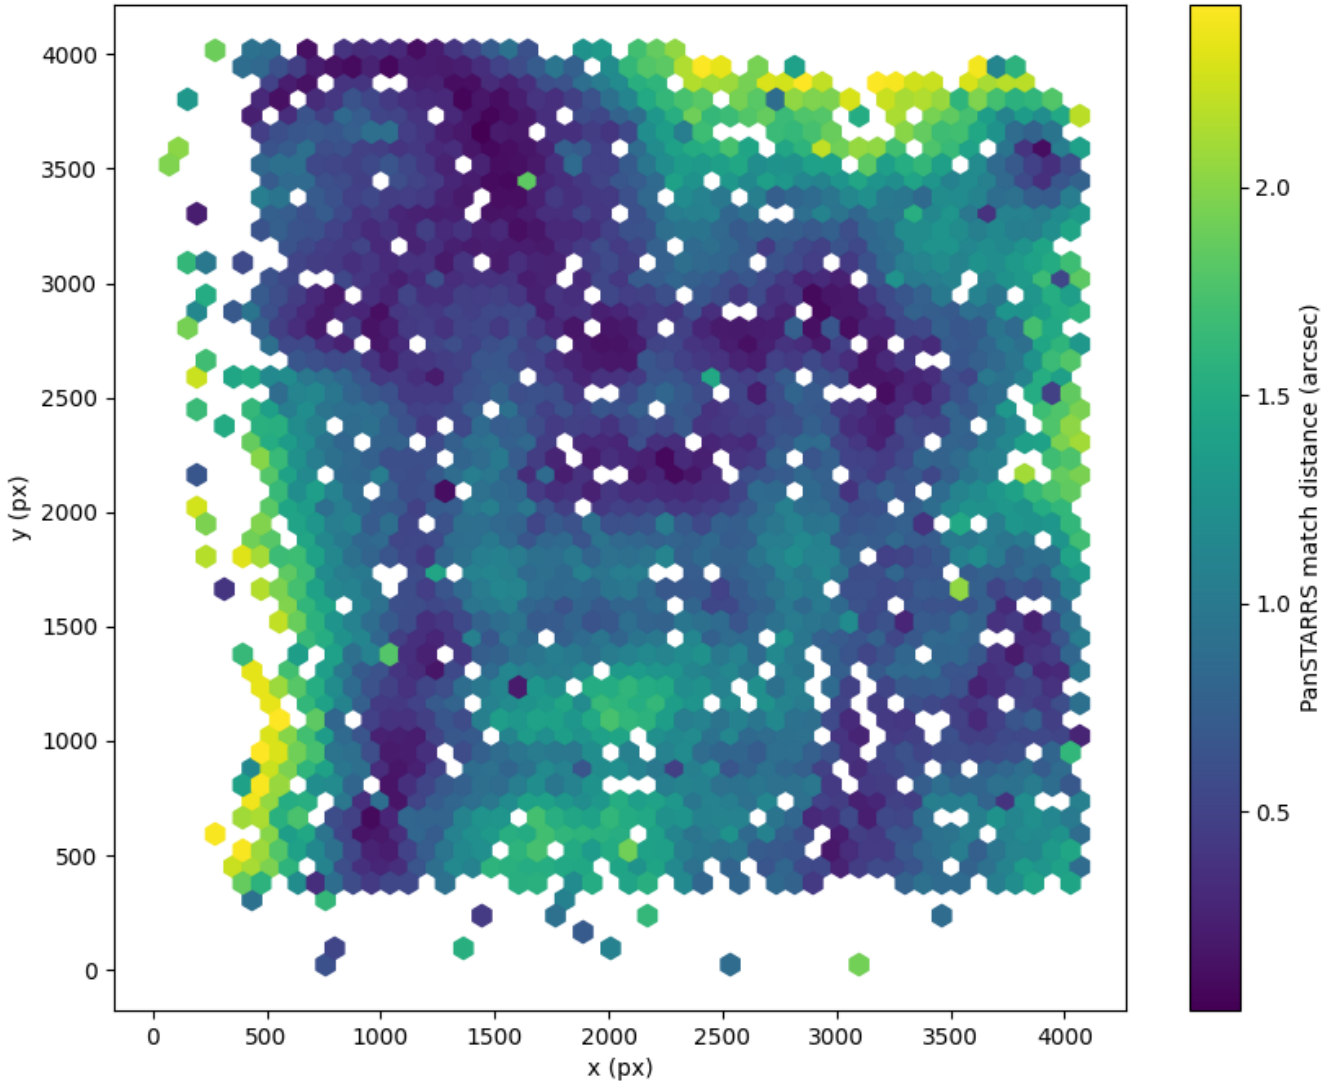

Field 0914
2D field distribution of catalog-matching distance (arcsec) to Pan-STARRS
Hexagon length: 81px

Field 0913
2D field distribution of catalog-matching distance (arcsec) to Pan-STARRS
Hexagon length: 81px