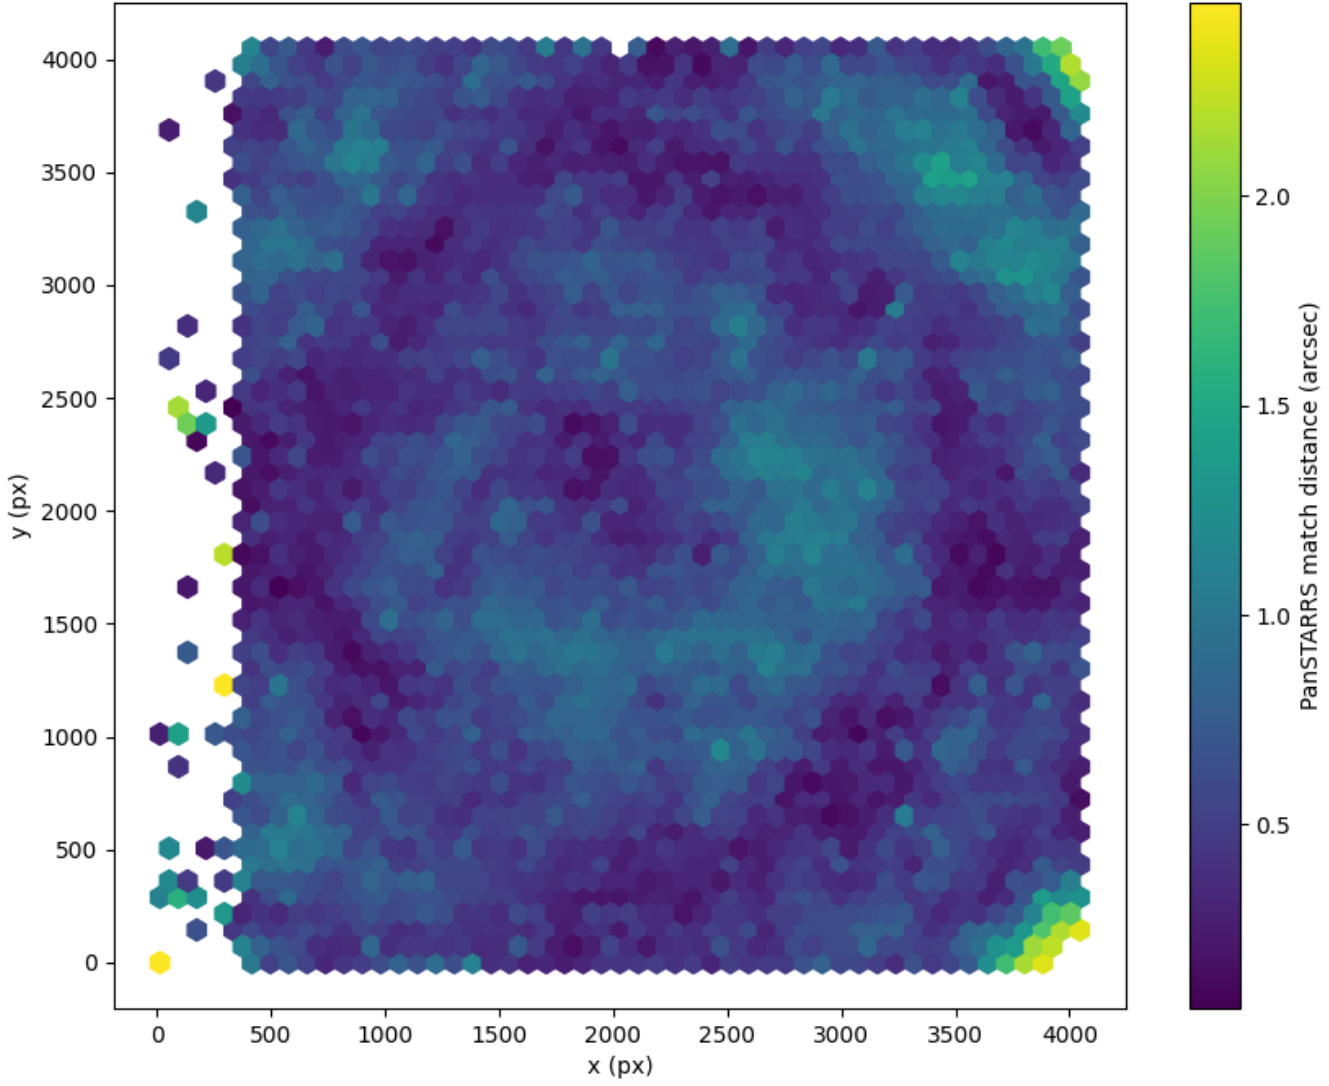

Field 0035
2D field distribution of catalog-matching distance (arcsec) to Pan-STARRS
Hexagon length: 82px

Field 0034
2D field distribution of catalog-matching distance (arcsec) to Pan-STARRS
Hexagon length: 81px