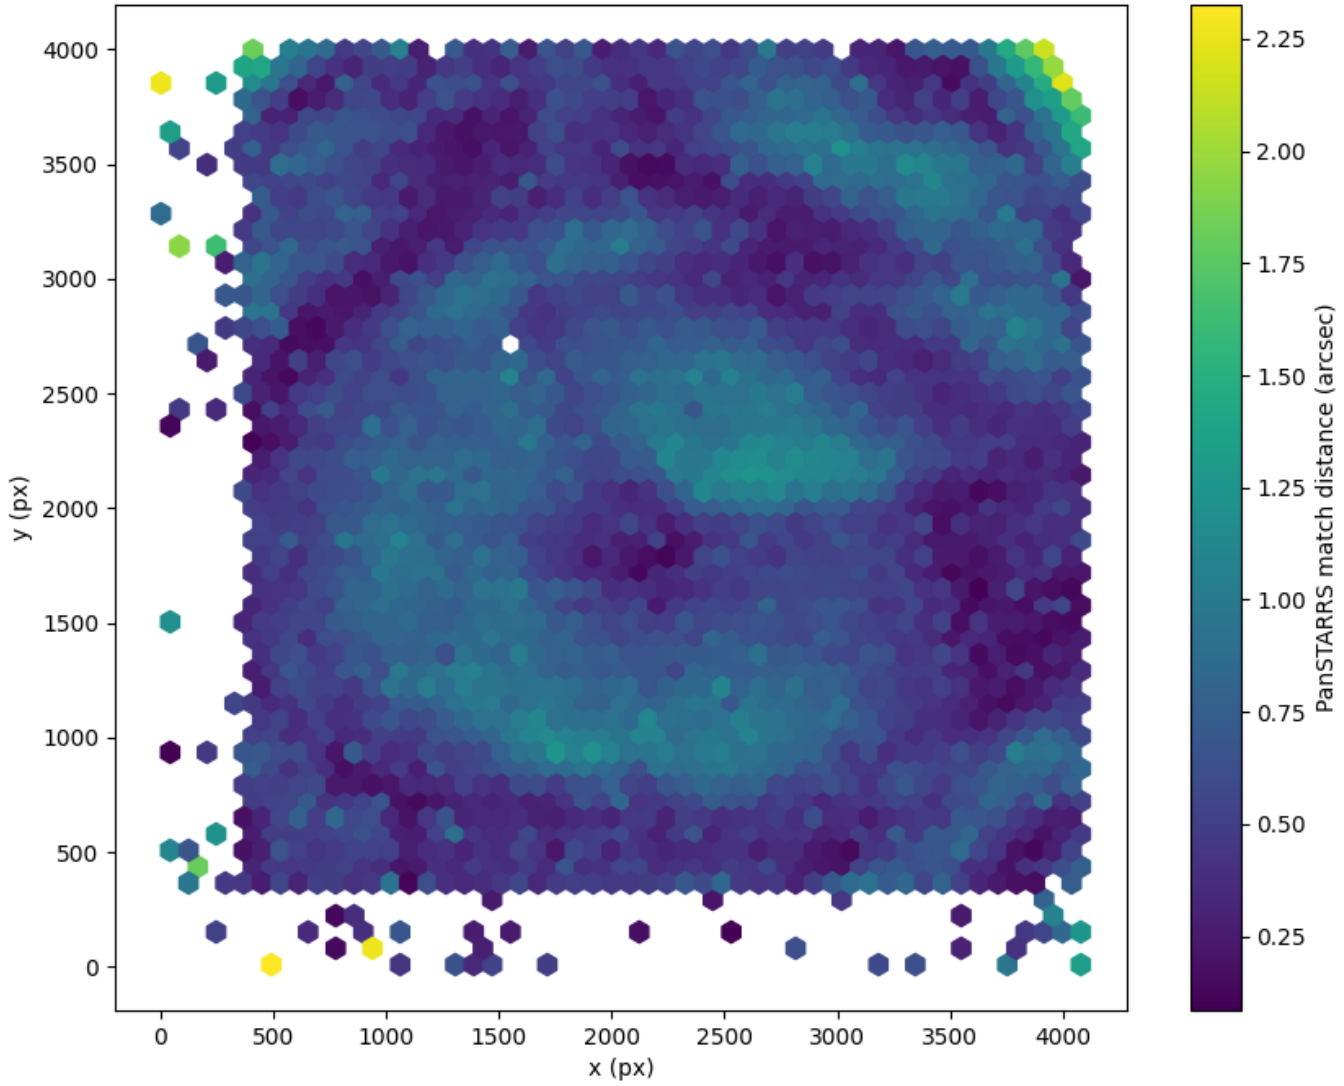

Field 0147
2D field distribution of catalog-matching distance (arcsec) to Pan-STARRS
Hexagon length: 80px

Field 0146
2D field distribution of catalog-matching distance (arcsec) to Pan-STARRS
Hexagon length: 82px