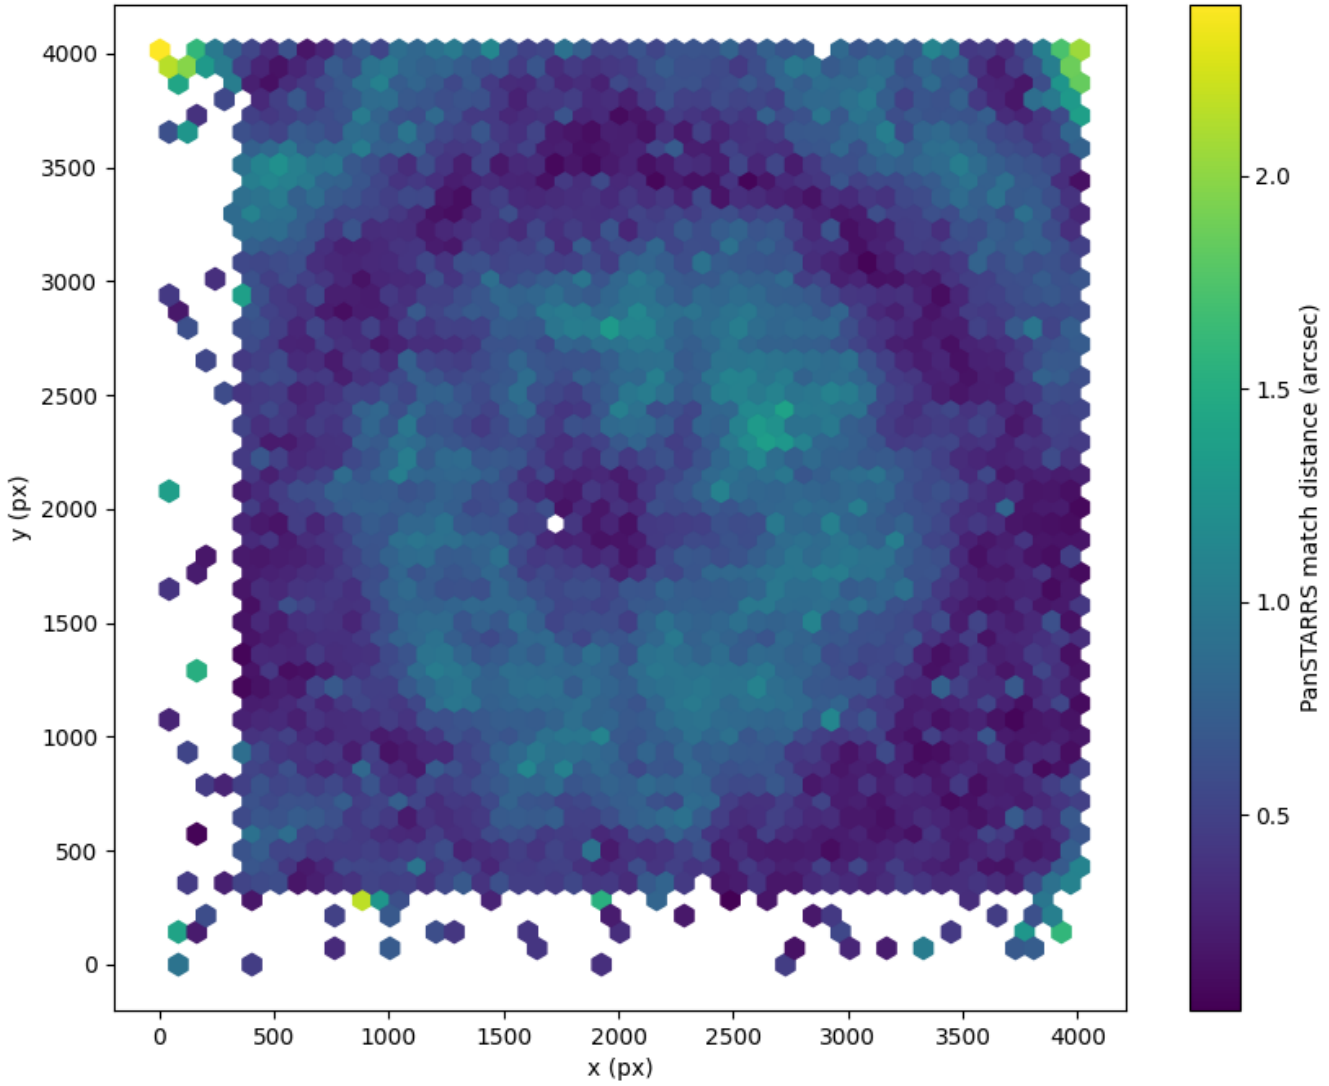

Field 0148
2D field distribution of catalog-matching distance (arcsec) to Pan-STARRS
Hexagon length: 82px

Field 0147
2D field distribution of catalog-matching distance (arcsec) to Pan-STARRS
Hexagon length: 80px