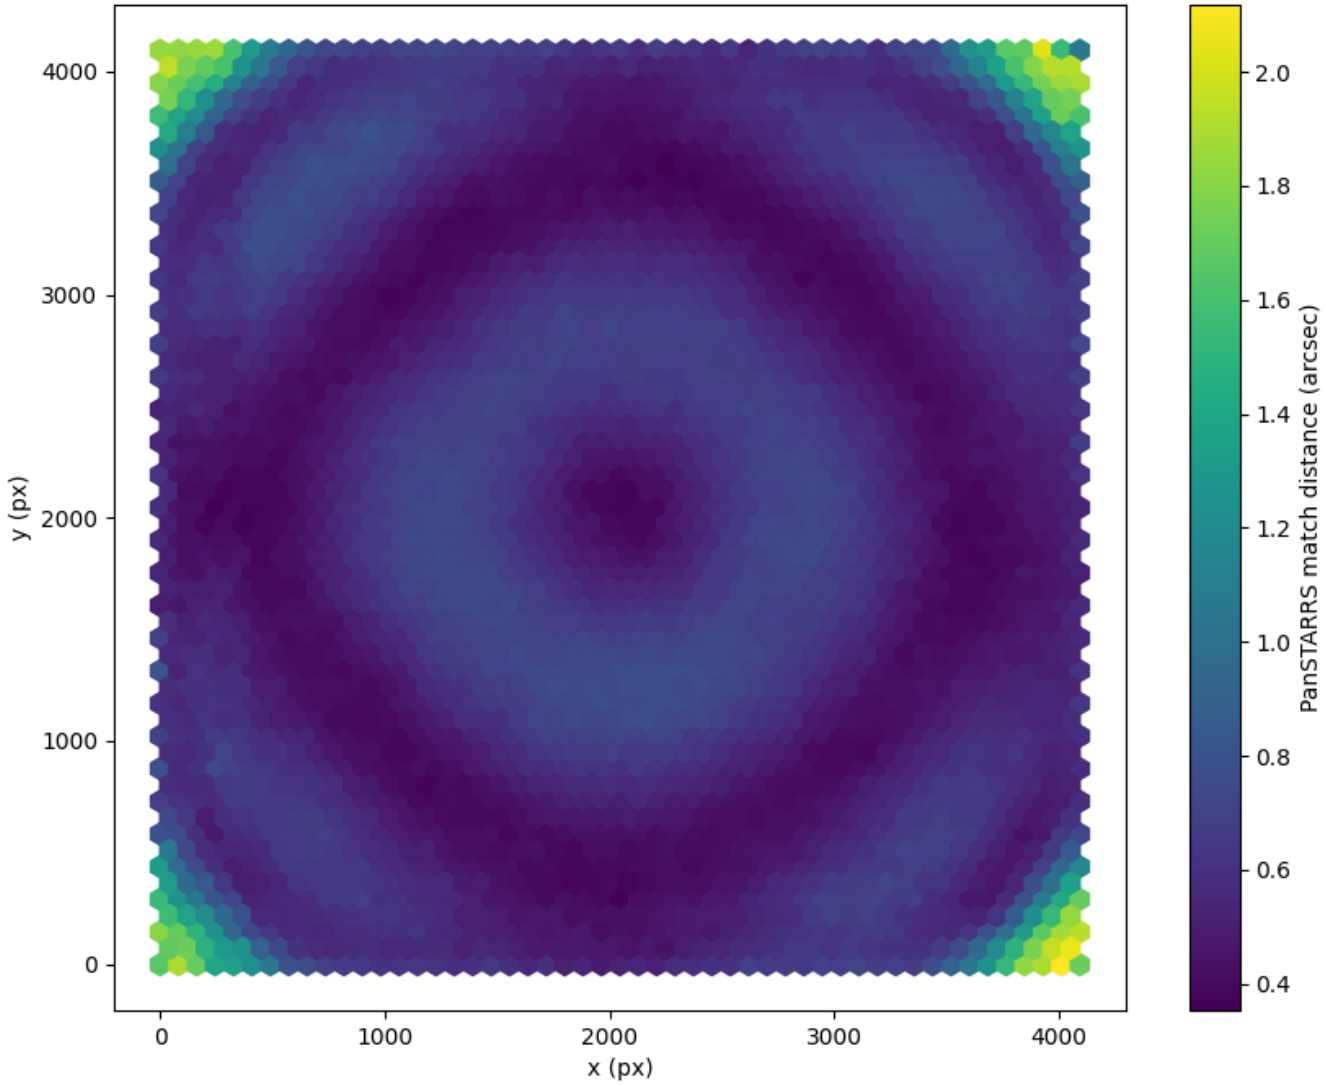

Across all fields  
2D field distribution of catalog-matching distance (arcsec) to Pan-STARRS  
Hexagon length: 82px

Field 0022  
2D field distribution of catalog-matching distance (arcsec) to Pan-STARRS  
Hexagon length: 82px