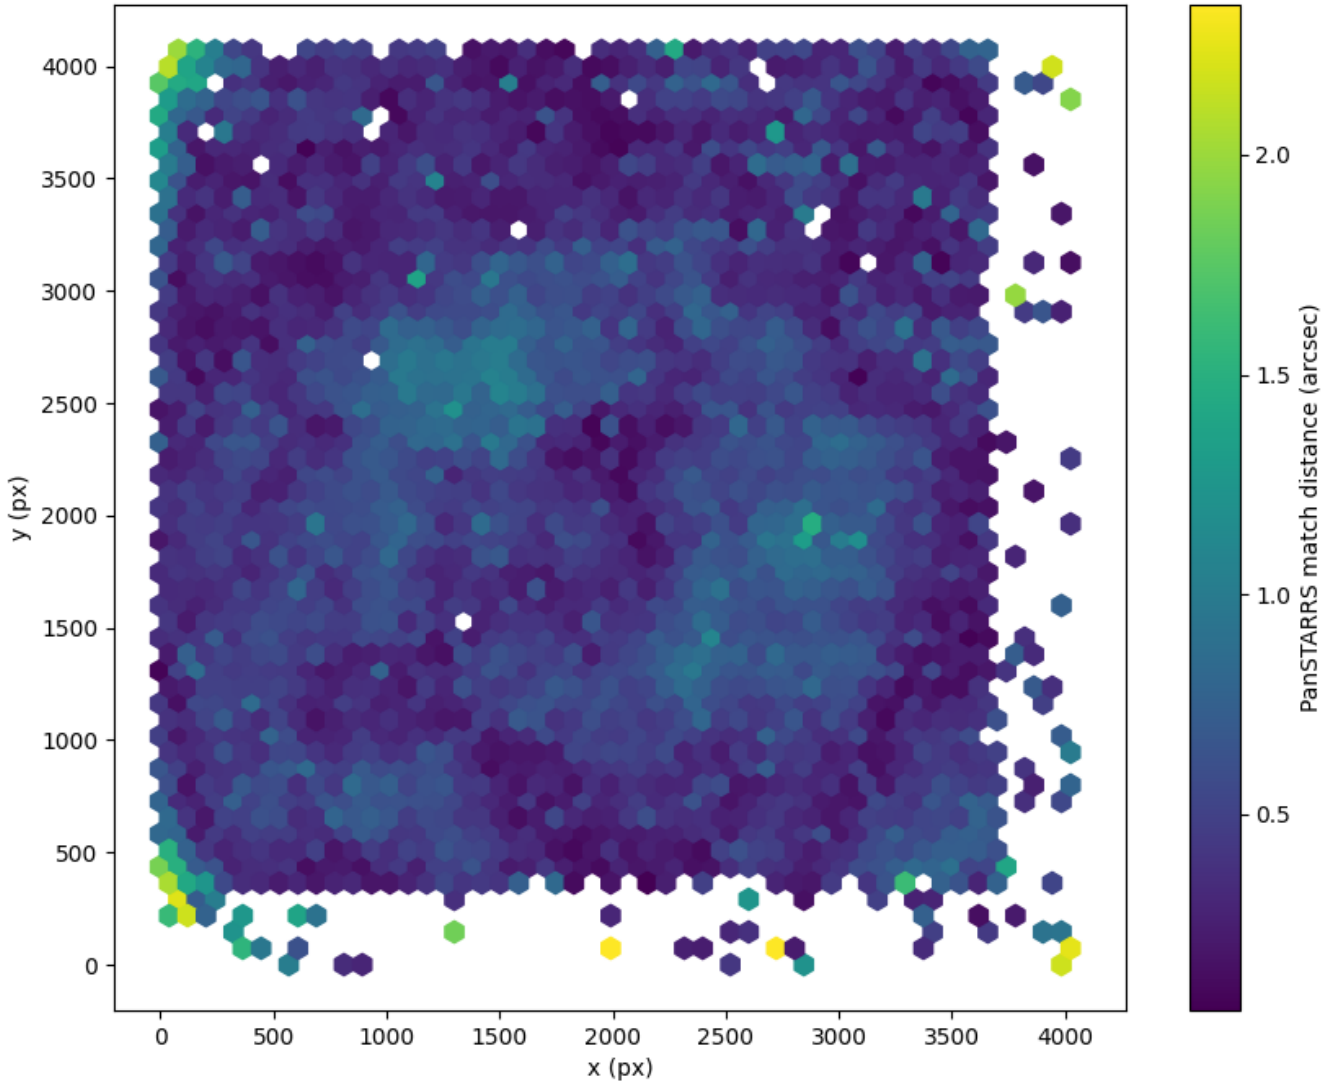

Field 2464
2D field distribution of catalog-matching distance (arcsec) to Pan-STARRS
Hexagon length: 82px

Field 2372
2D field distribution of catalog-matching distance (arcsec) to Pan-STARRS
Hexagon length: 81px