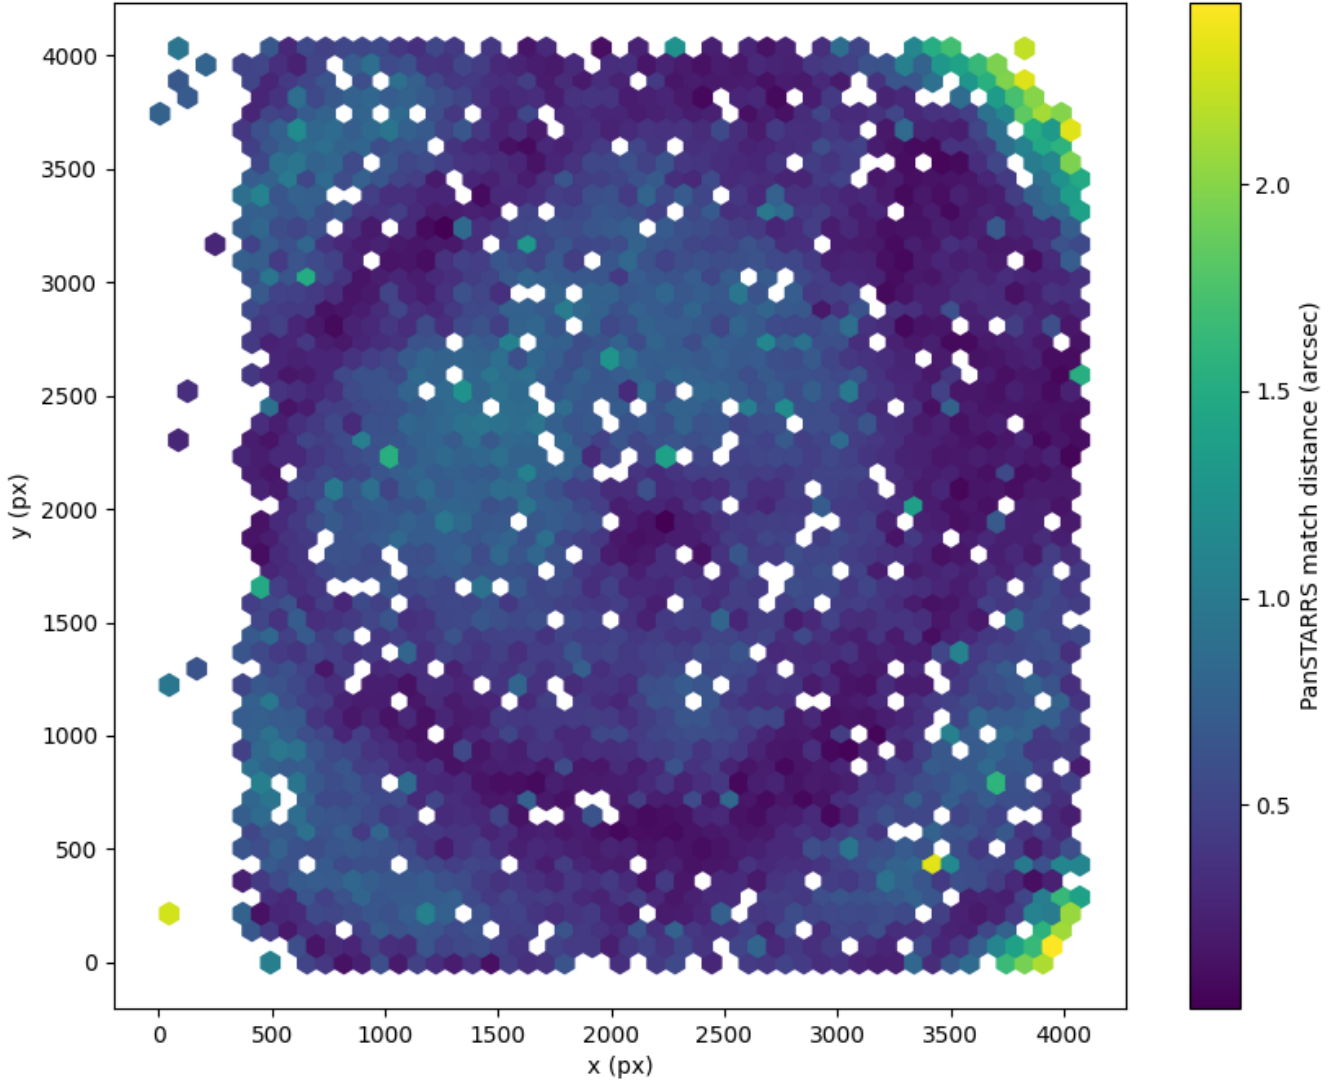

Field 0154
2D field distribution of catalog-matching distance (arcsec) to Pan-STARRS
Hexagon length: 81px

Field 0153
2D field distribution of catalog-matching distance (arcsec) to Pan-STARRS
Hexagon length: 81px