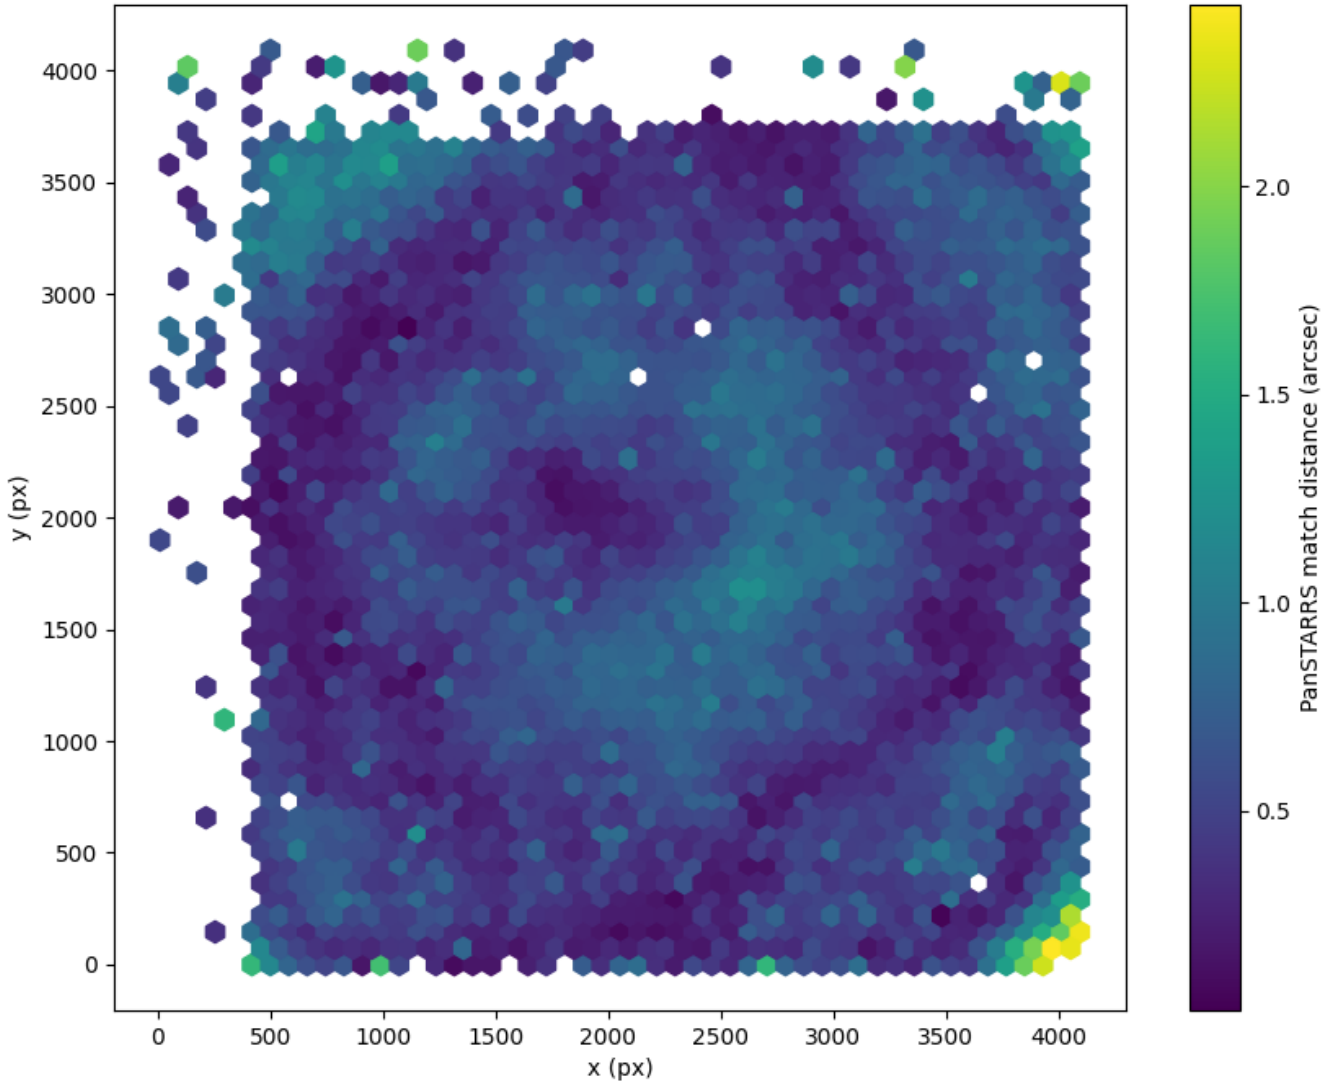

Field 2481
2D field distribution of catalog-matching distance (arcsec) to Pan-STARRS
Hexagon length: 81px

Field 2480
2D field distribution of catalog-matching distance (arcsec) to Pan-STARRS
Hexagon length: 82px