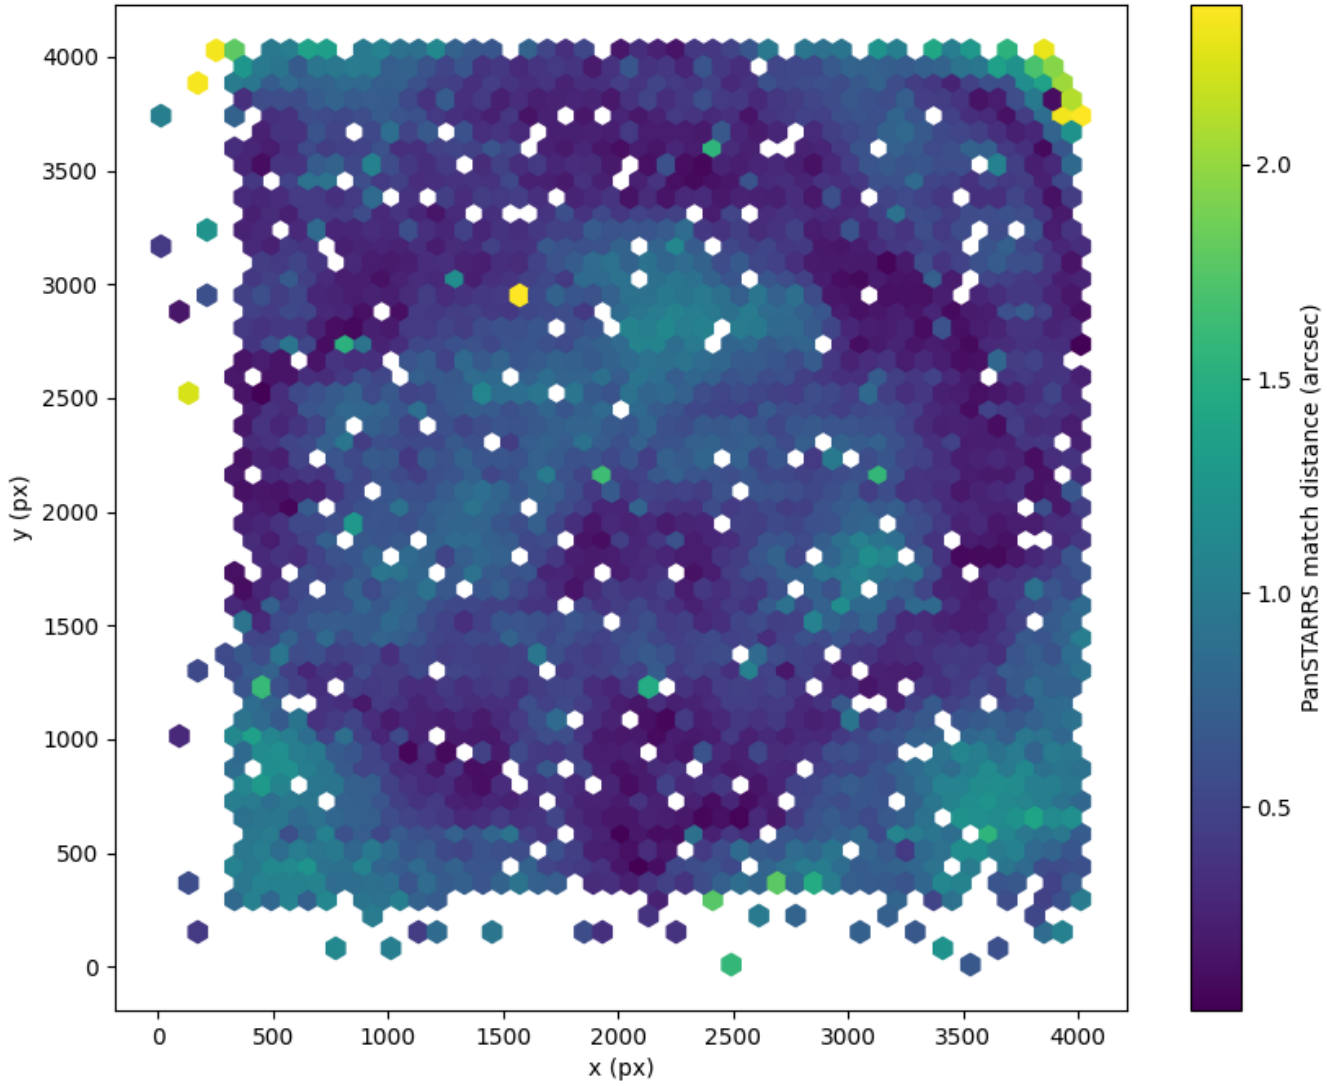

Field 0138
2D field distribution of catalog-matching distance (arcsec) to Pan-STARRS
Hexagon length: 79px

Field 0137
2D field distribution of catalog-matching distance (arcsec) to Pan-STARRS
Hexagon length: 80px