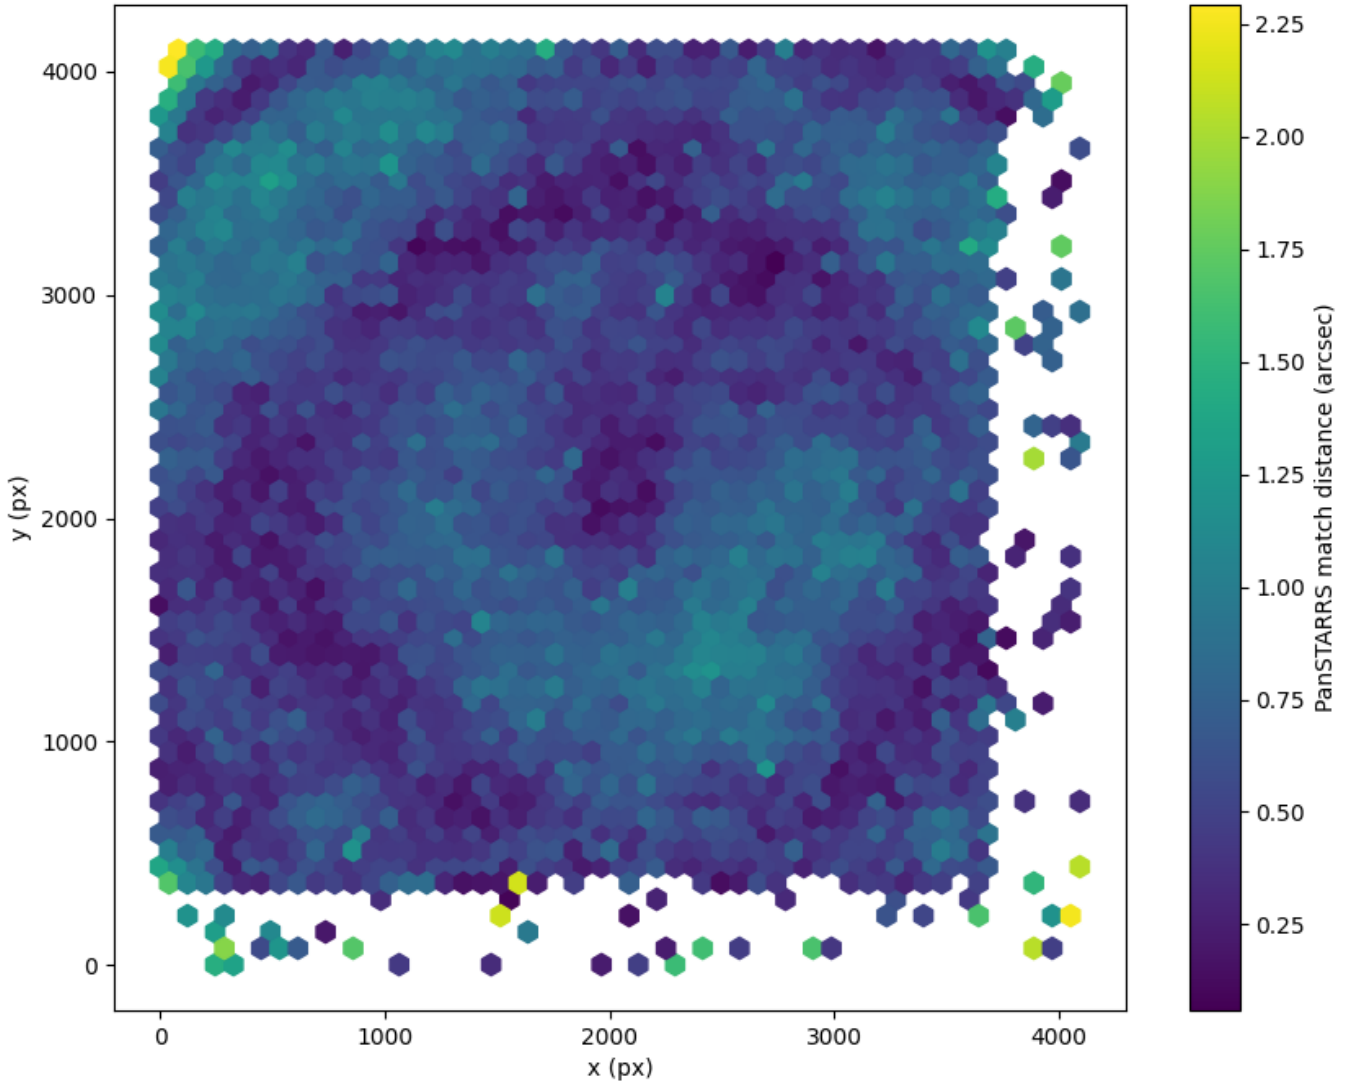

Field 2148
2D field distribution of catalog-matching distance (arcsec) to Pan-STARRS
Hexagon length: 82px

Field 2147
2D field distribution of catalog-matching distance (arcsec) to Pan-STARRS
Hexagon length: 82px