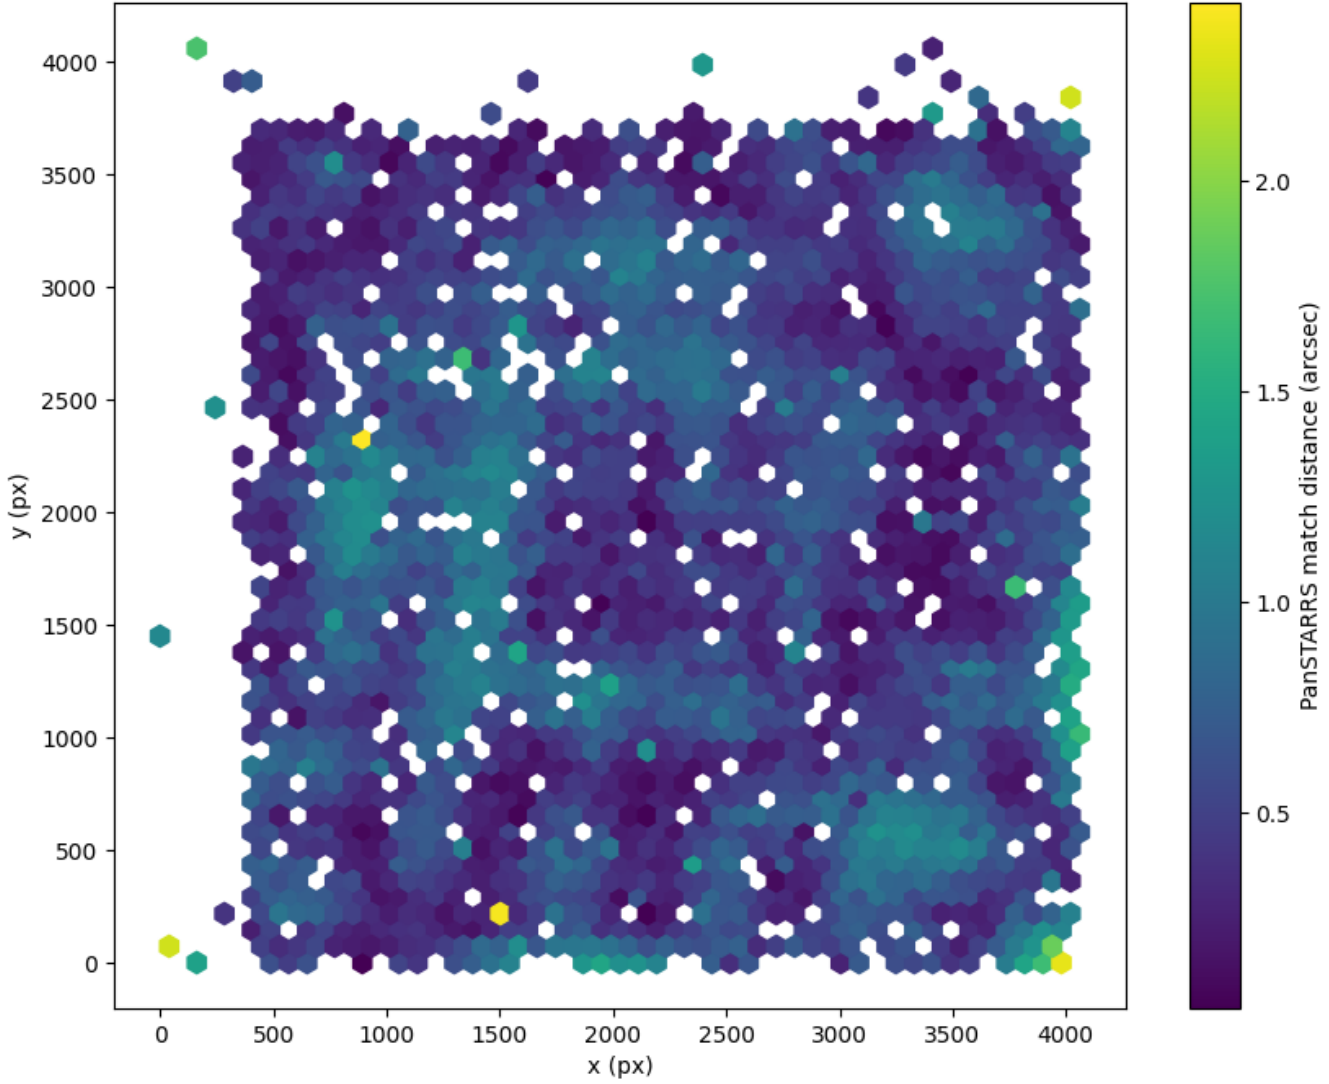

Field 2253
2D field distribution of catalog-matching distance (arcsec) to Pan-STARRS
Hexagon length: 82px

Field 2252
2D field distribution of catalog-matching distance (arcsec) to Pan-STARRS
Hexagon length: 81px