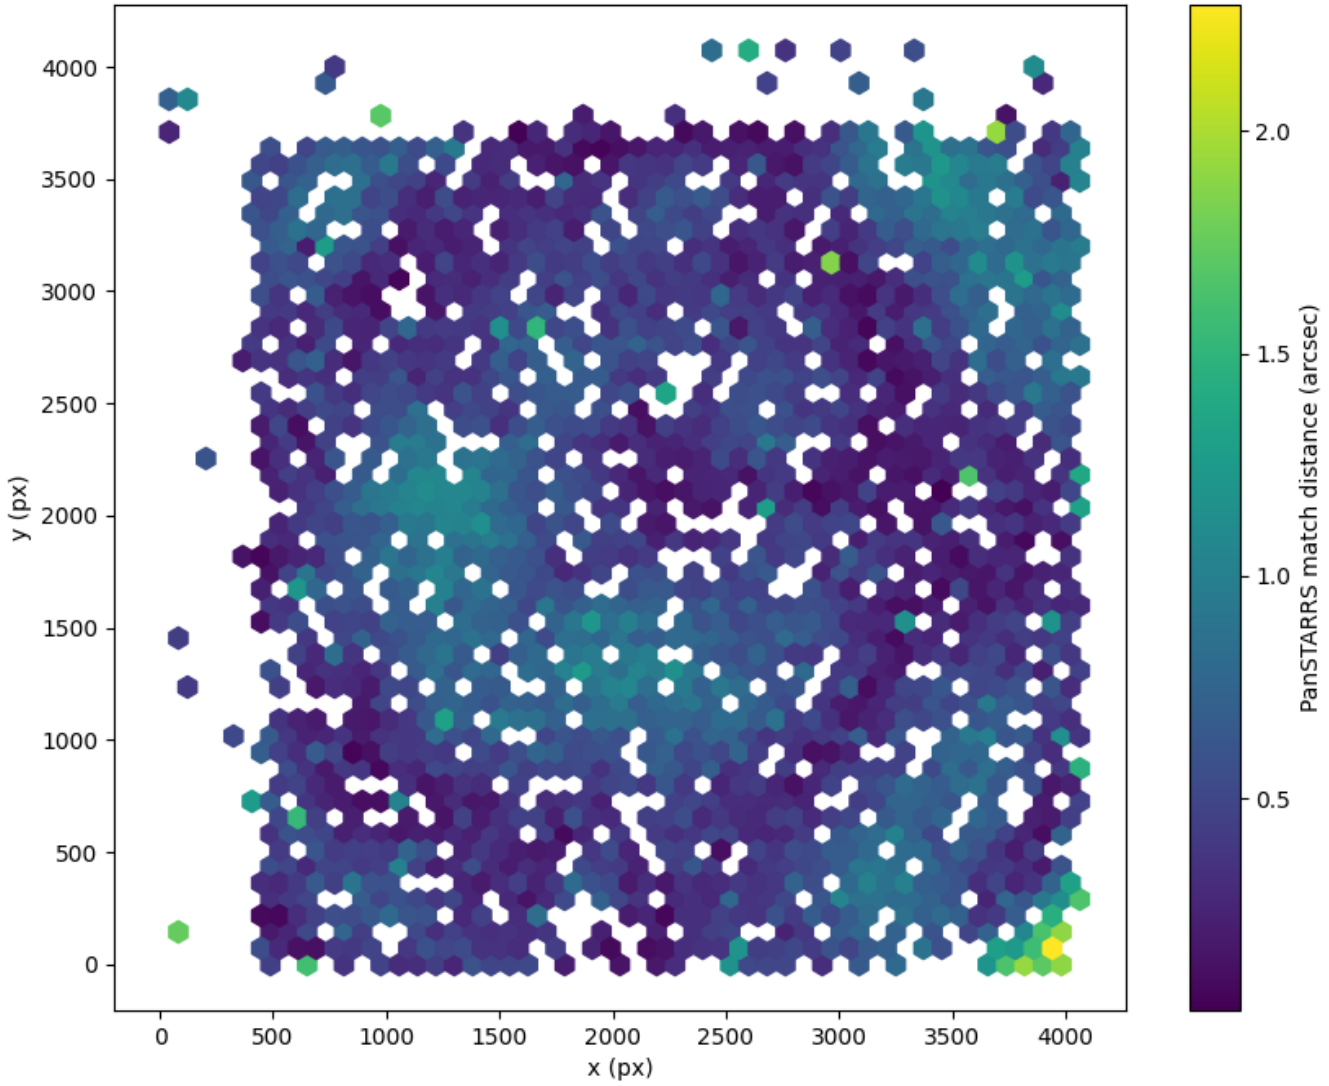

Field 2693
2D field distribution of catalog-matching distance (arcsec) to Pan-STARRS
Hexagon length: 79px

Field 2692
2D field distribution of catalog-matching distance (arcsec) to Pan-STARRS
Hexagon length: 81px