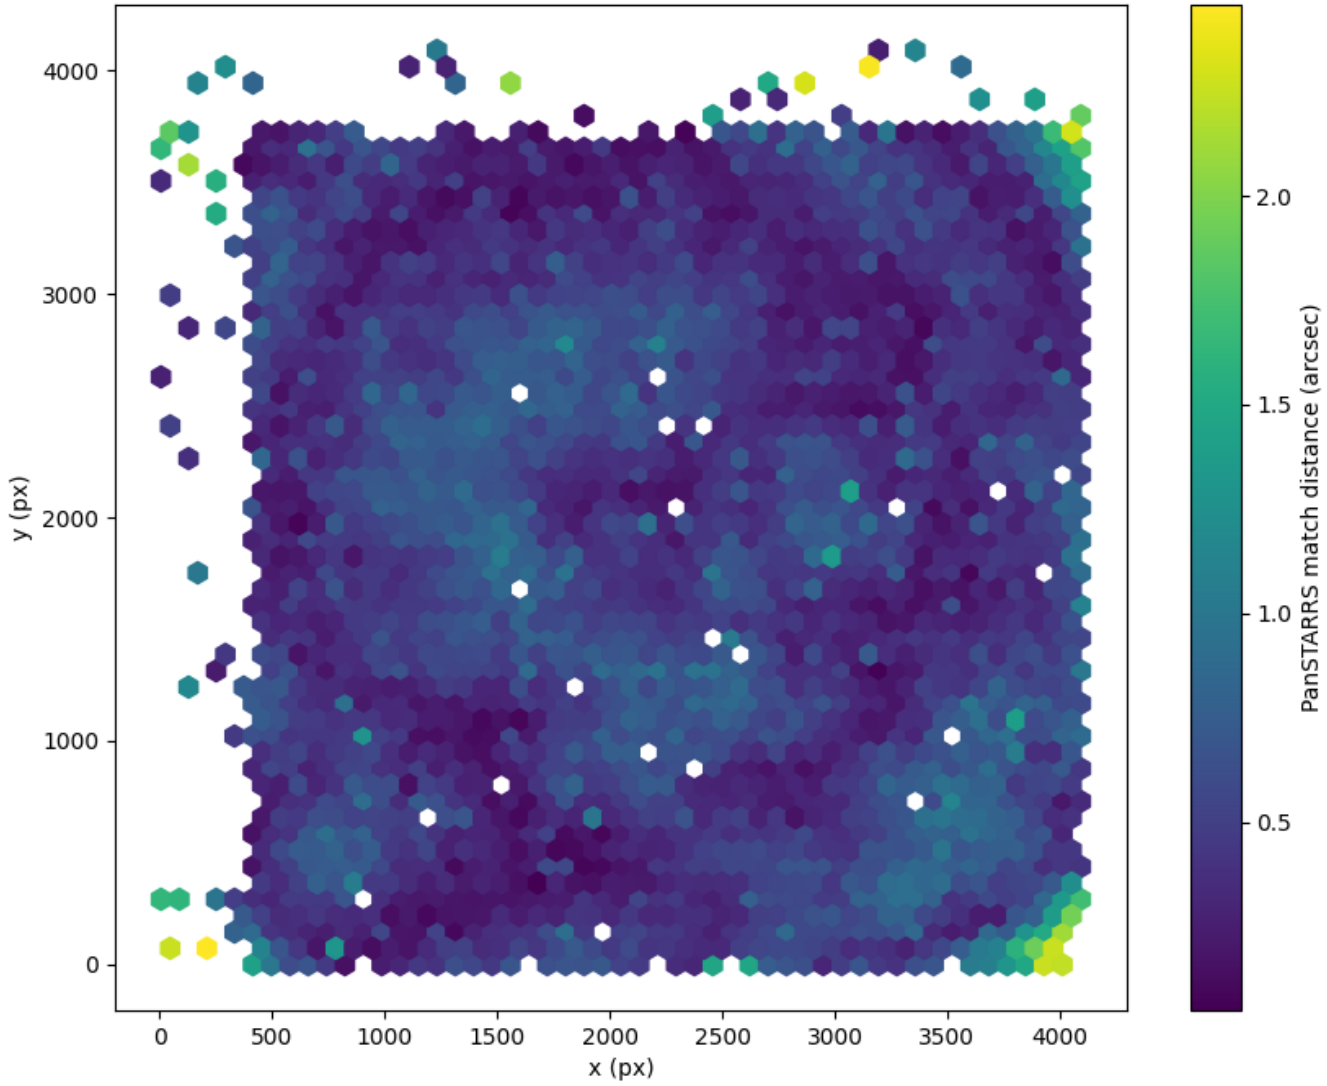

Field 2258
2D field distribution of catalog-matching distance (arcsec) to Pan-STARRS
Hexagon length: 81px

Field 2257
2D field distribution of catalog-matching distance (arcsec) to Pan-STARRS
Hexagon length: 82px