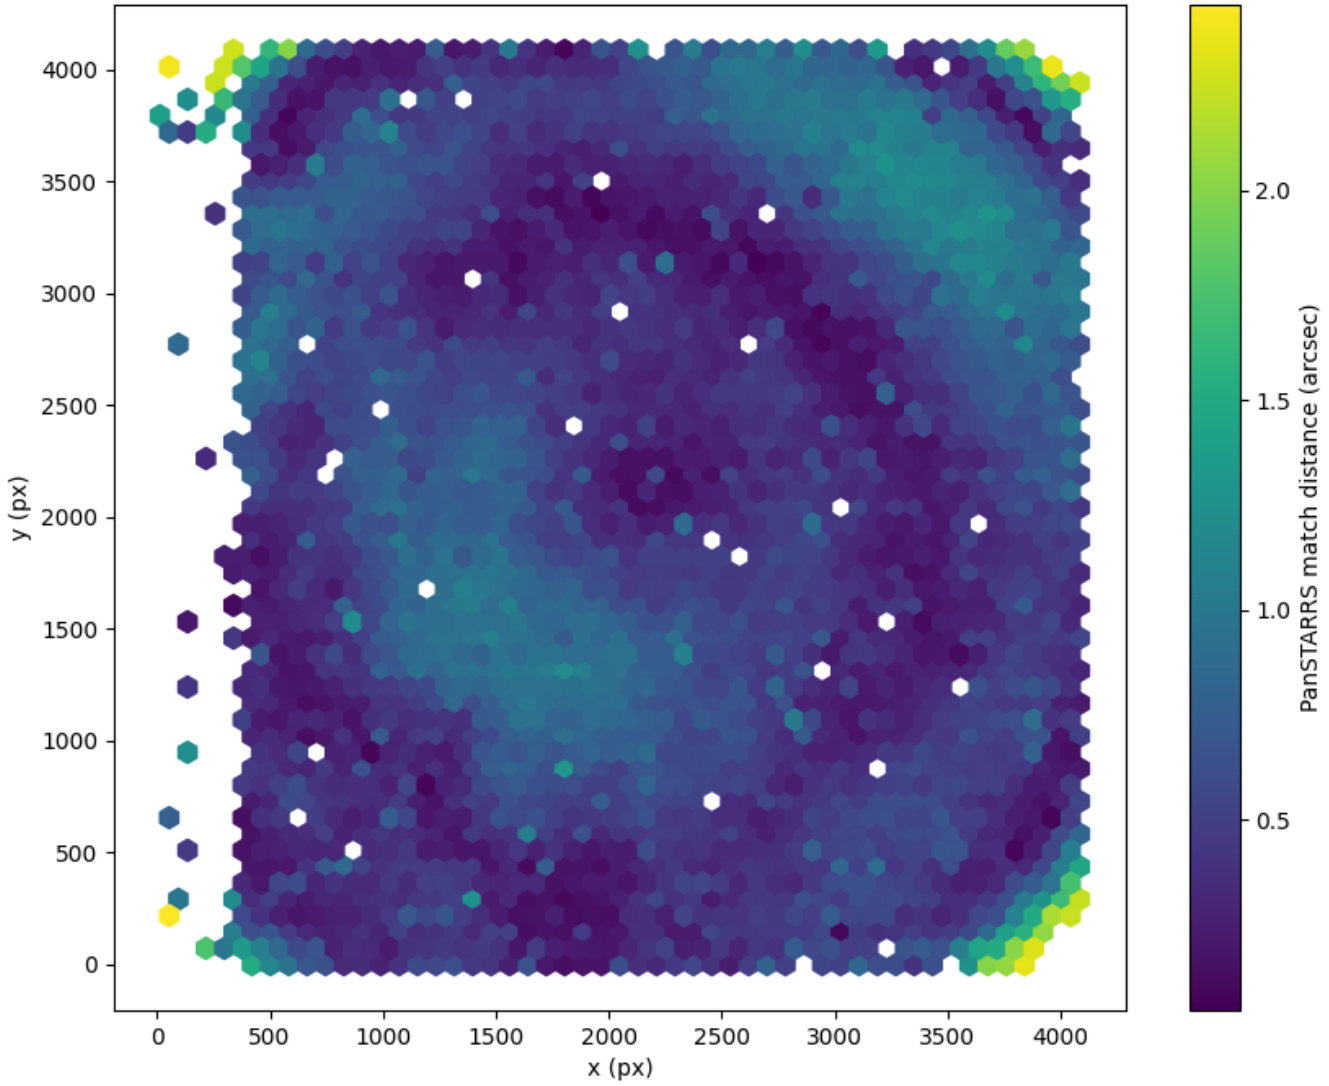

Field 0039
2D field distribution of catalog-matching distance (arcsec) to Pan-STARRS
Hexagon length: 82px

Field 0038
2D field distribution of catalog-matching distance (arcsec) to Pan-STARRS
Hexagon length: 81px