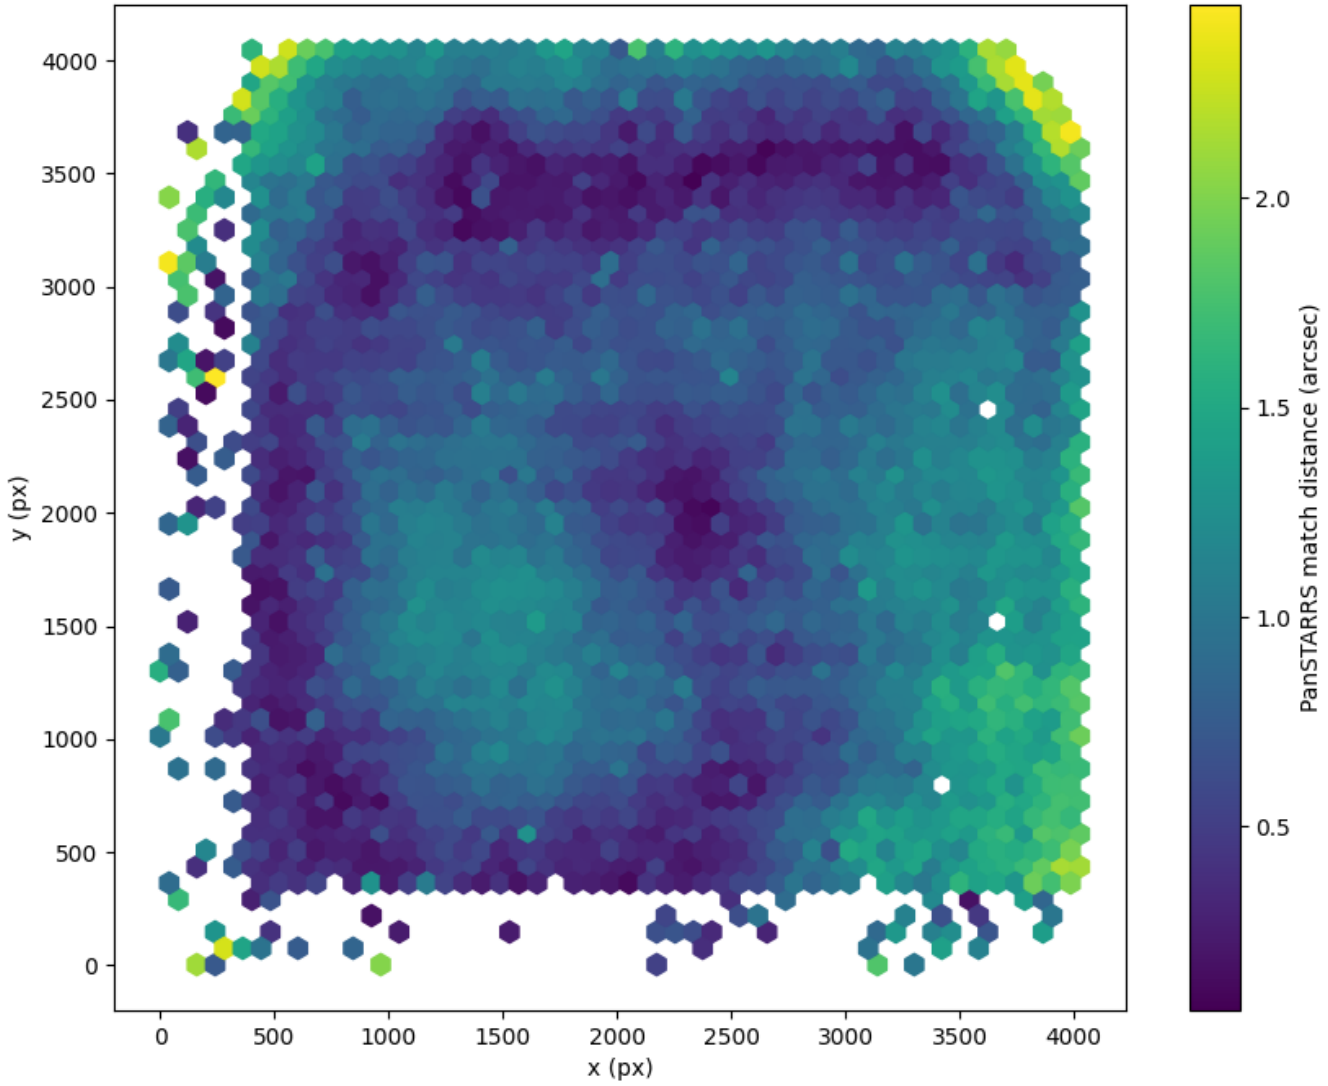

Field 0478
2D field distribution of catalog-matching distance (arcsec) to Pan-STARRS
Hexagon length: 82px

Field 0477
2D field distribution of catalog-matching distance (arcsec) to Pan-STARRS
Hexagon length: 81px