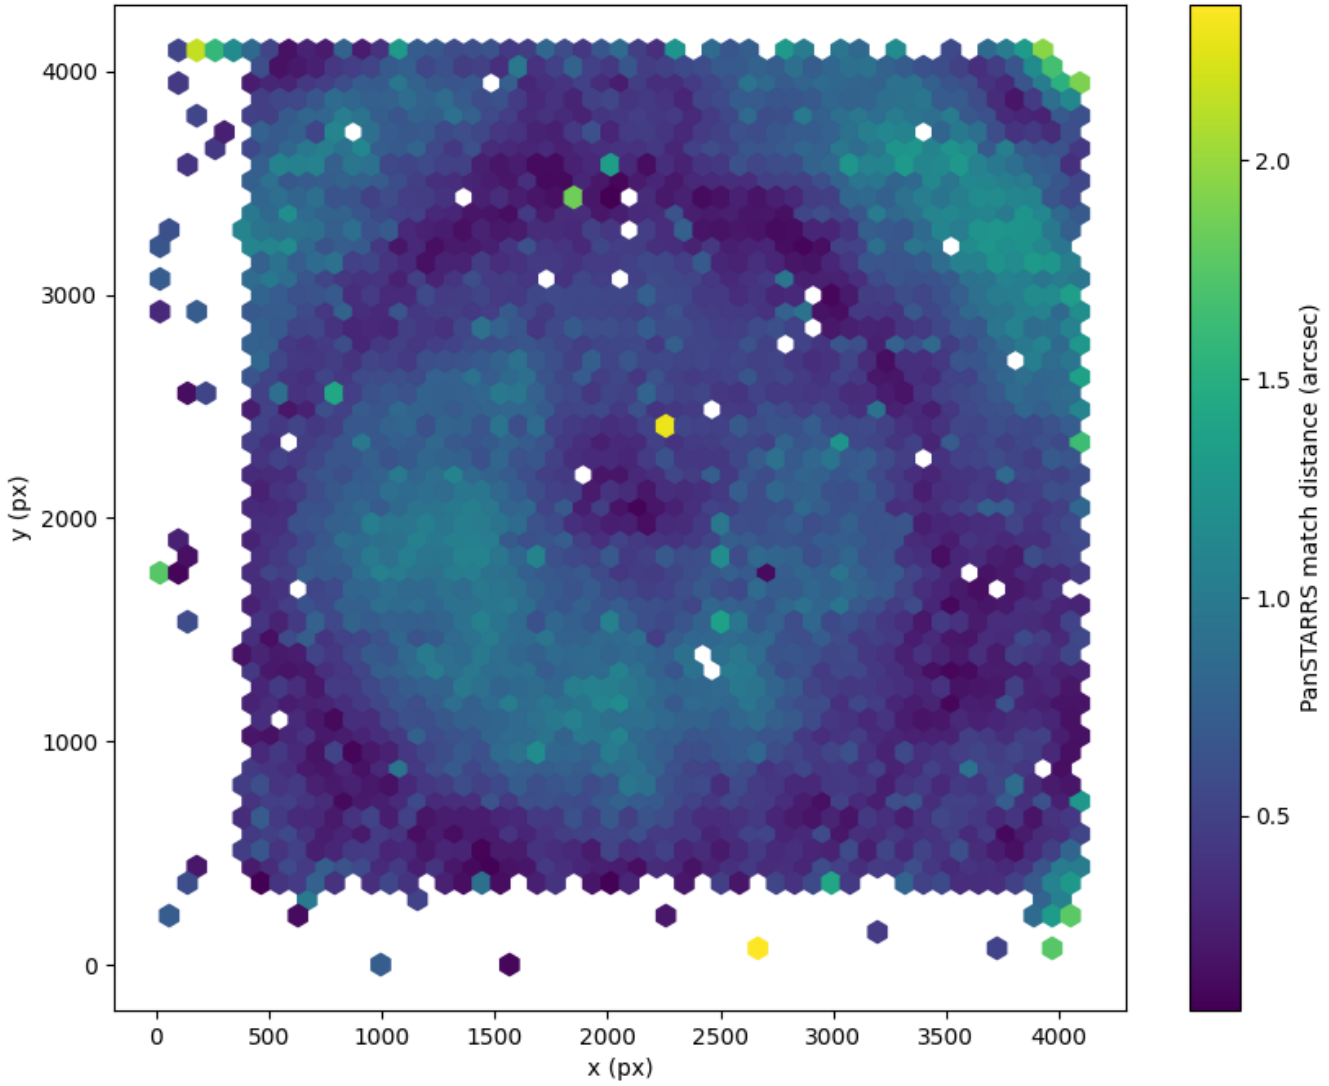

Field 0262
2D field distribution of catalog-matching distance (arcsec) to Pan-STARRS
Hexagon length: 80px

Field 0261
2D field distribution of catalog-matching distance (arcsec) to Pan-STARRS
Hexagon length: 81px