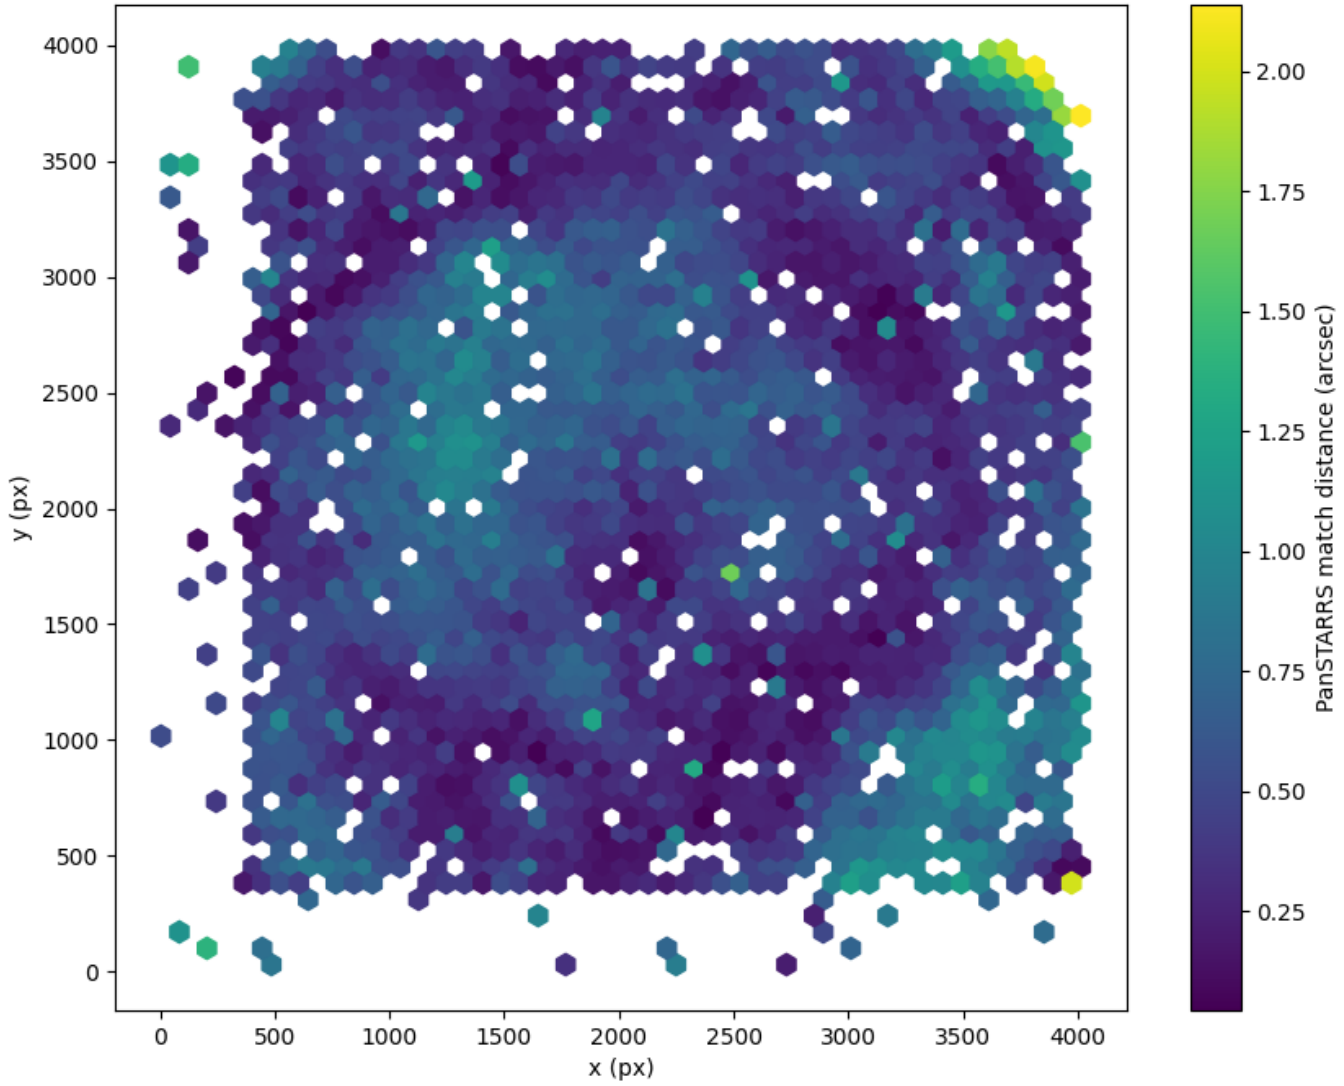

Field 0704
2D field distribution of catalog-matching distance (arcsec) to Pan-STARRS
Hexagon length: 80px

Field 0703
2D field distribution of catalog-matching distance (arcsec) to Pan-STARRS
Hexagon length: 80px