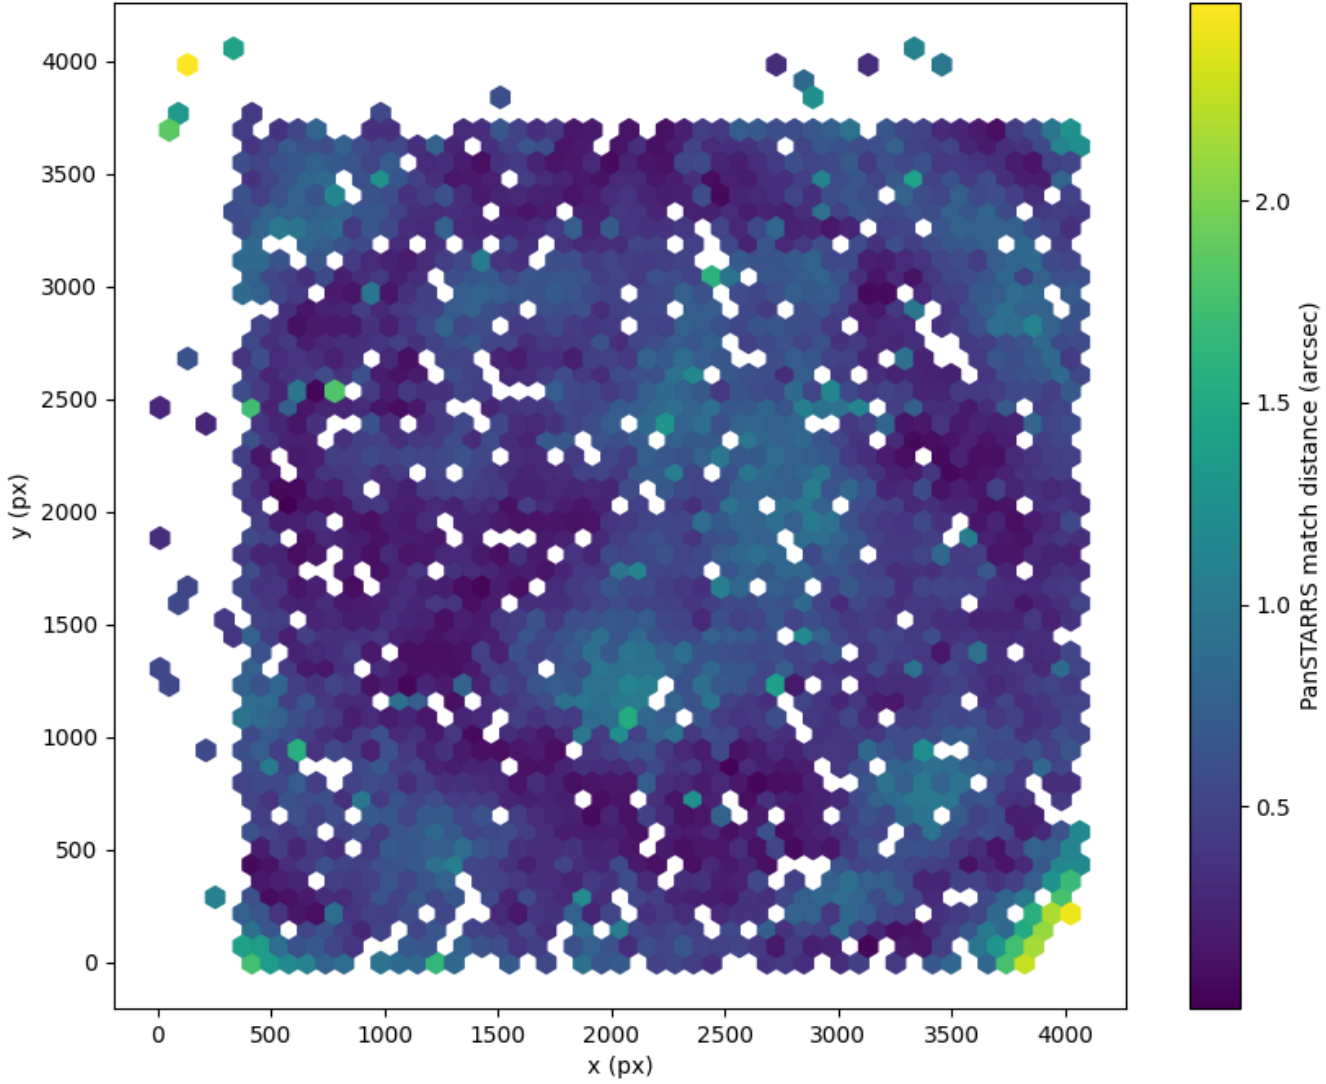

Field 2139
2D field distribution of catalog-matching distance (arcsec) to Pan-STARRS
Hexagon length: 82px

Field 2138
2D field distribution of catalog-matching distance (arcsec) to Pan-STARRS
Hexagon length: 81px