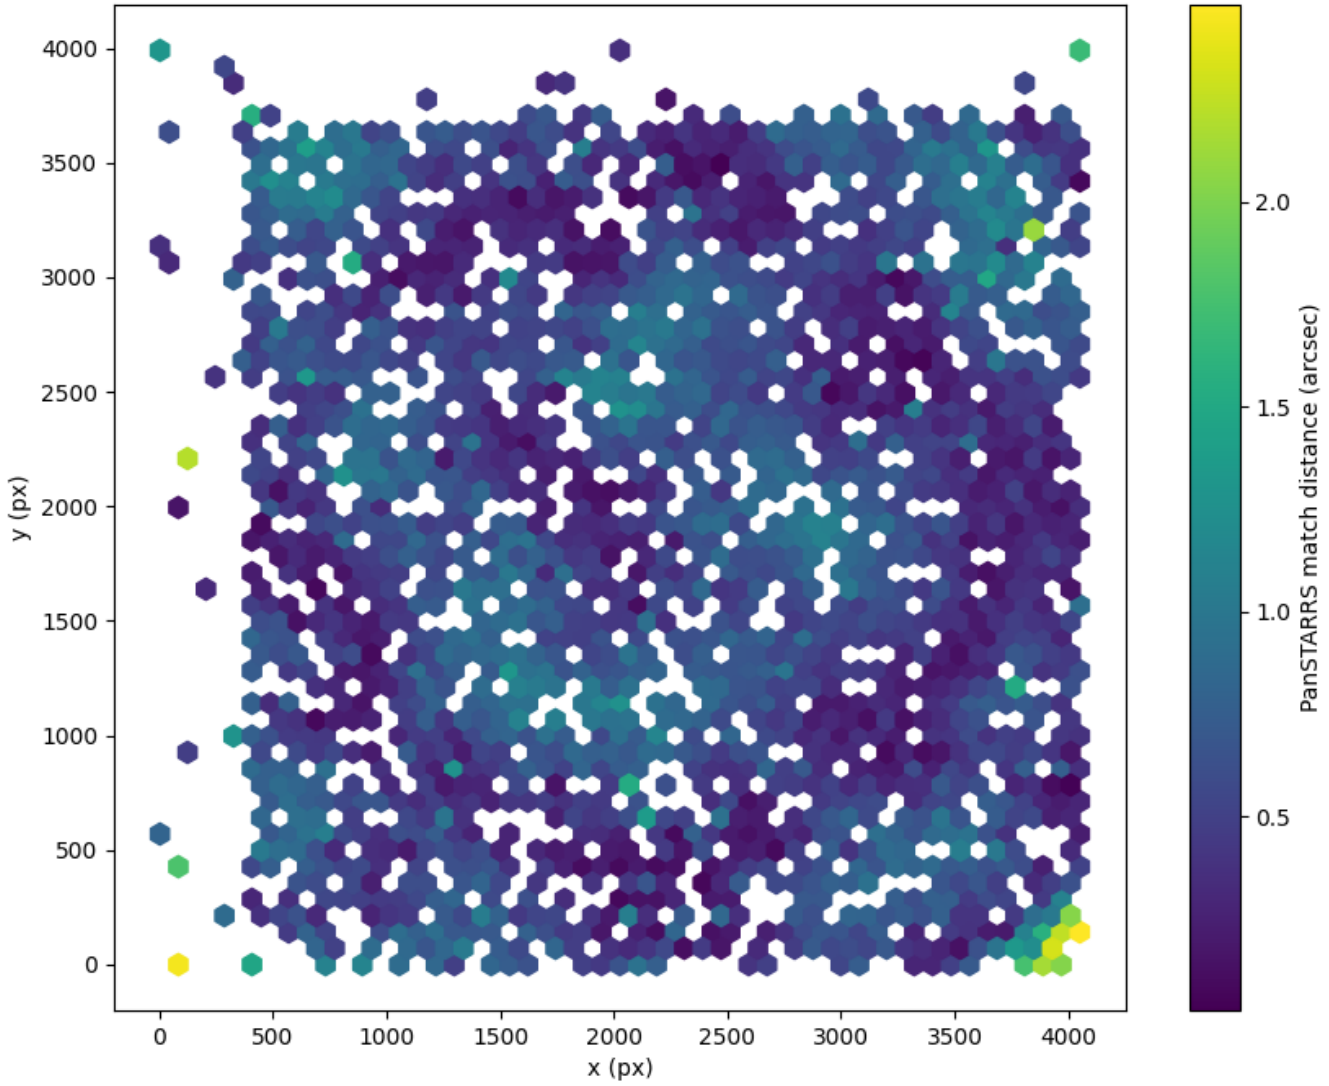

Field 2362
2D field distribution of catalog-matching distance (arcsec) to Pan-STARRS
Hexagon length: 80px

Field 2361
2D field distribution of catalog-matching distance (arcsec) to Pan-STARRS
Hexagon length: 81px