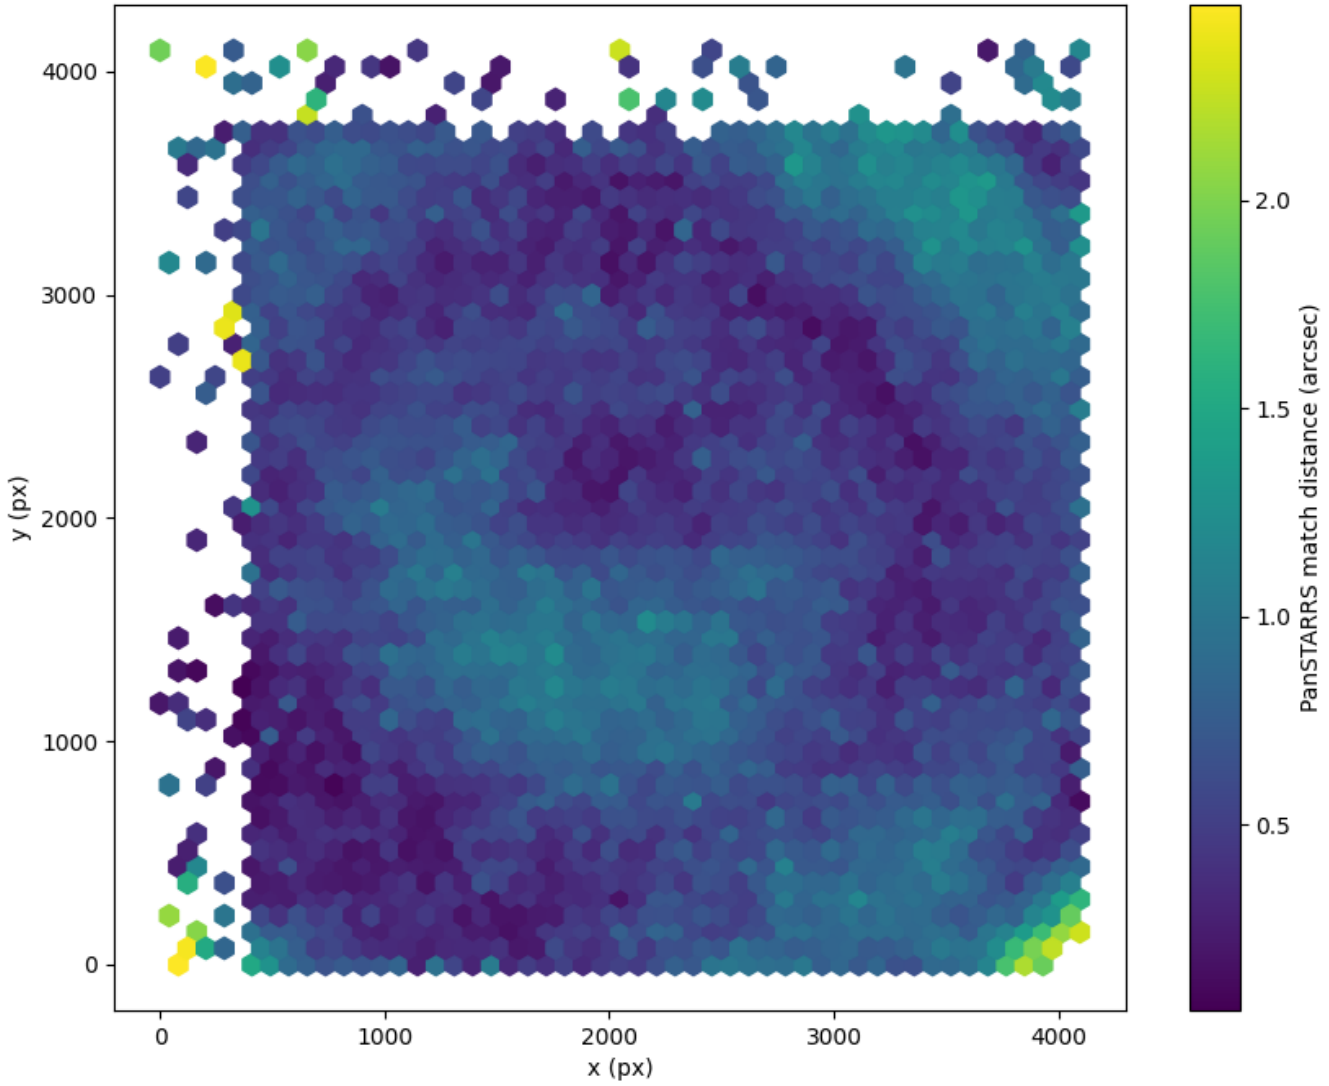

Field 2149
2D field distribution of catalog-matching distance (arcsec) to Pan-STARRS
Hexagon length: 81px

Field 2148
2D field distribution of catalog-matching distance (arcsec) to Pan-STARRS
Hexagon length: 82px