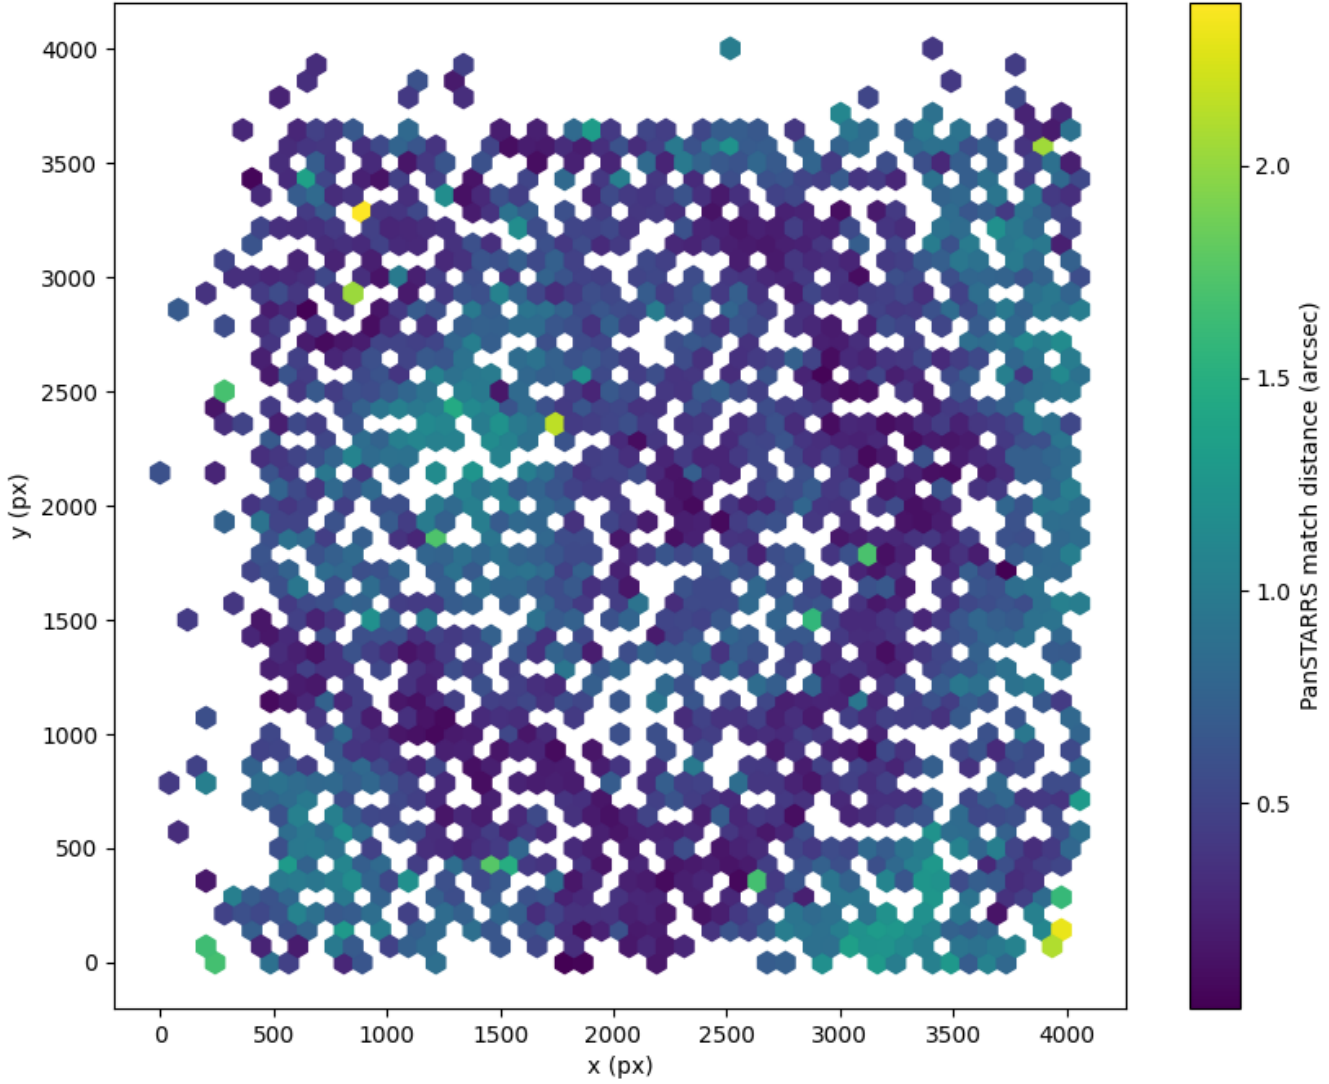

Field 2470
2D field distribution of catalog-matching distance (arcsec) to Pan-STARRS
Hexagon length: 81px

Field 2469
2D field distribution of catalog-matching distance (arcsec) to Pan-STARRS
Hexagon length: 81px