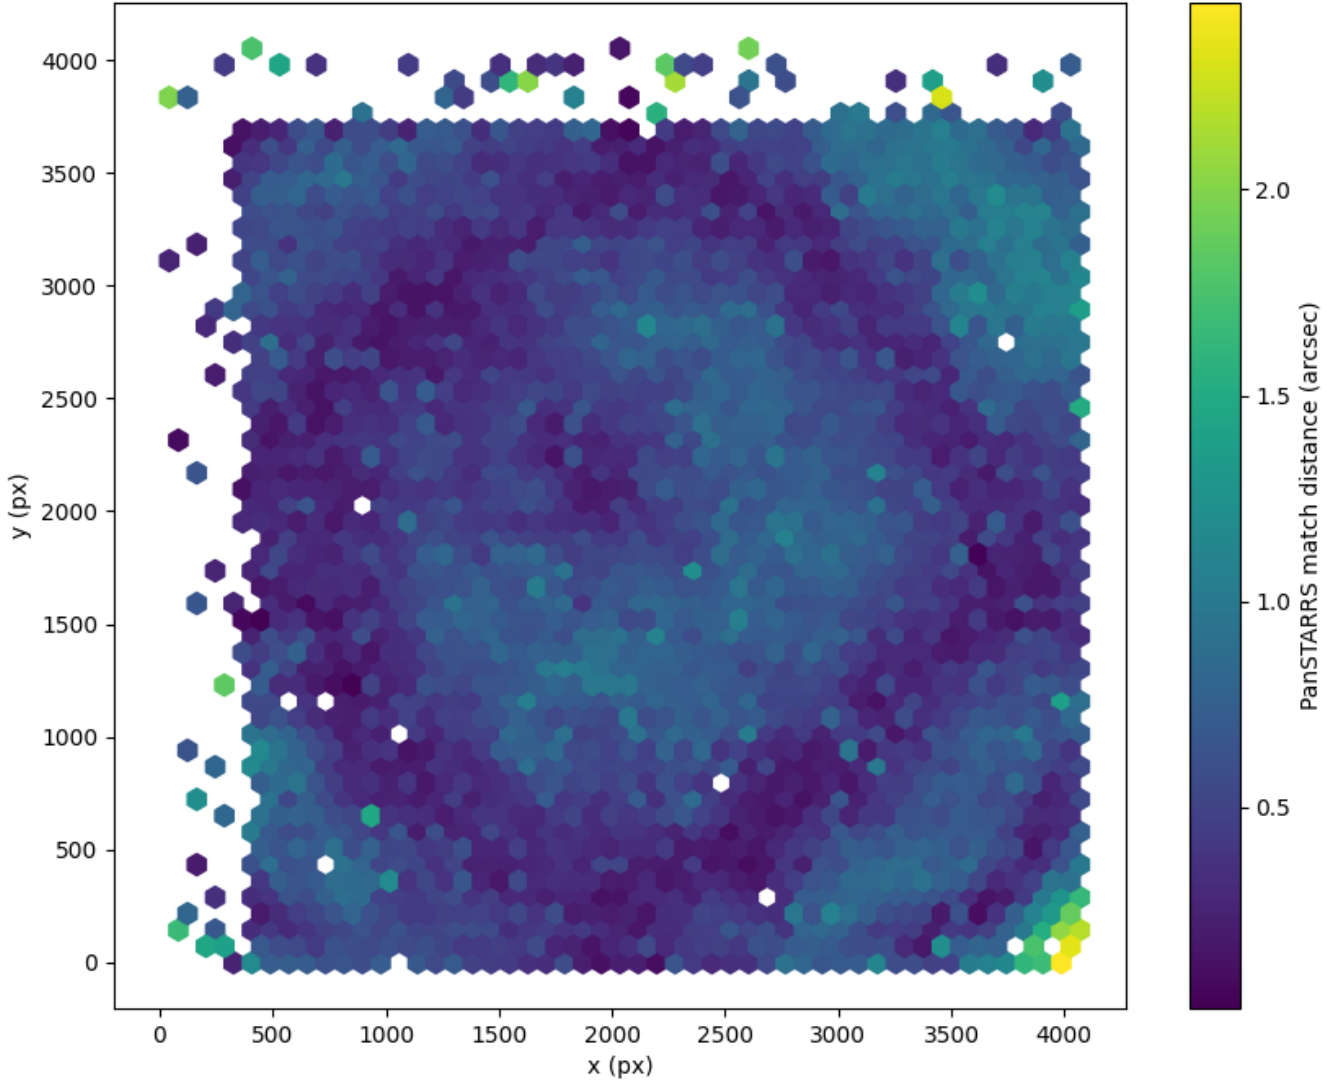

Field 2371
2D field distribution of catalog-matching distance (arcsec) to Pan-STARRS
Hexagon length: 81px

Field 2370
2D field distribution of catalog-matching distance (arcsec) to Pan-STARRS
Hexagon length: 81px