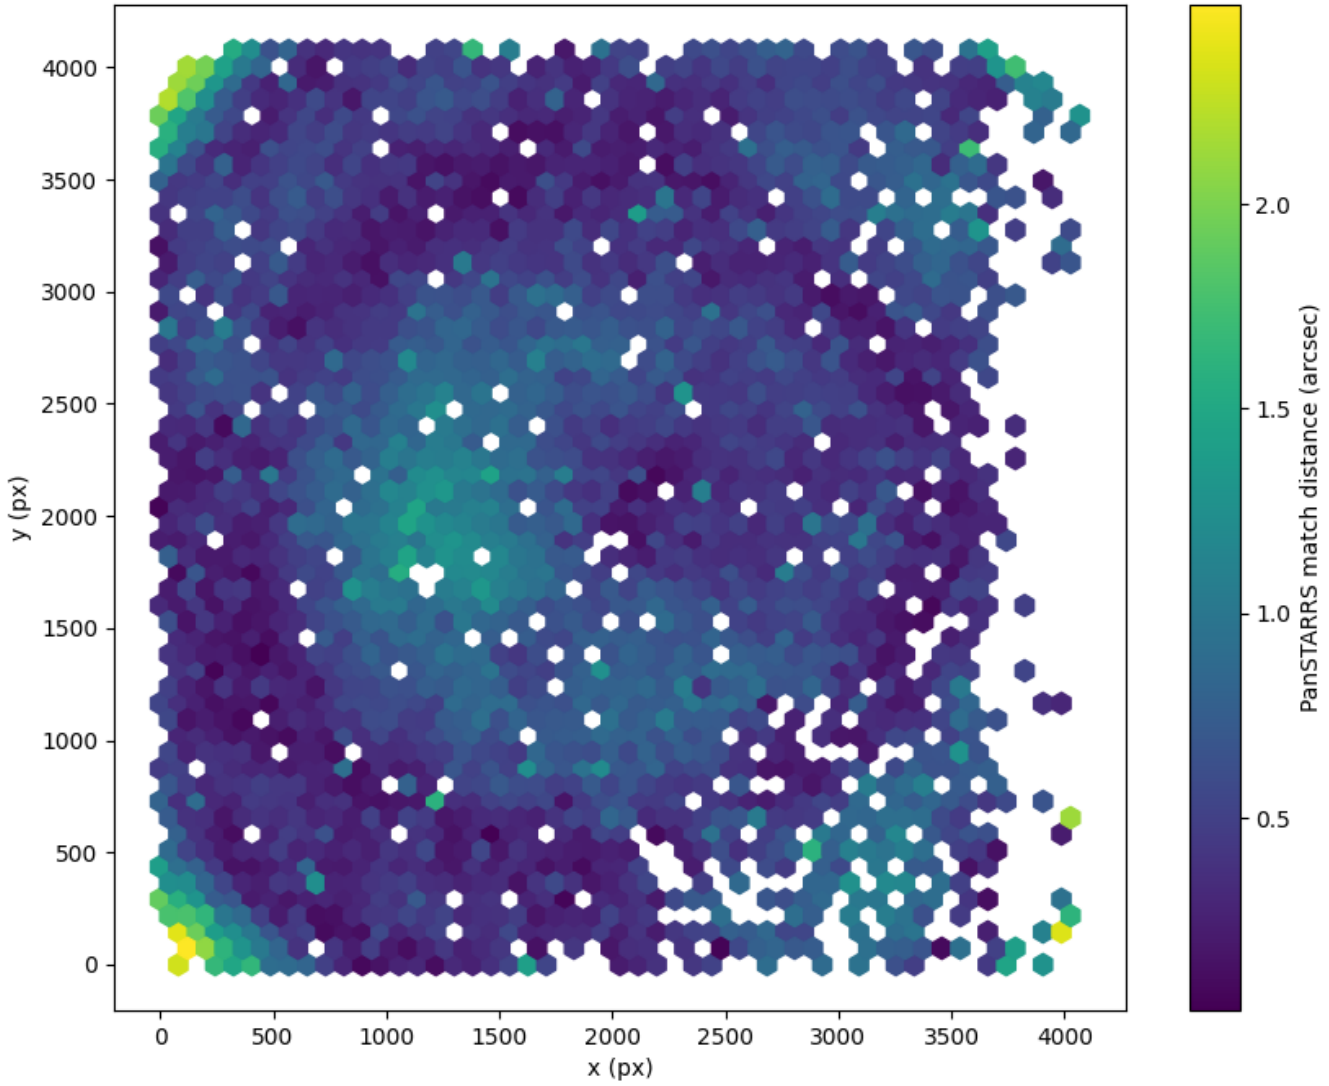

Field 0030
2D field distribution of catalog-matching distance (arcsec) to Pan-STARRS
Hexagon length: 81px

Field 0029
2D field distribution of catalog-matching distance (arcsec) to Pan-STARRS
Hexagon length: 81px