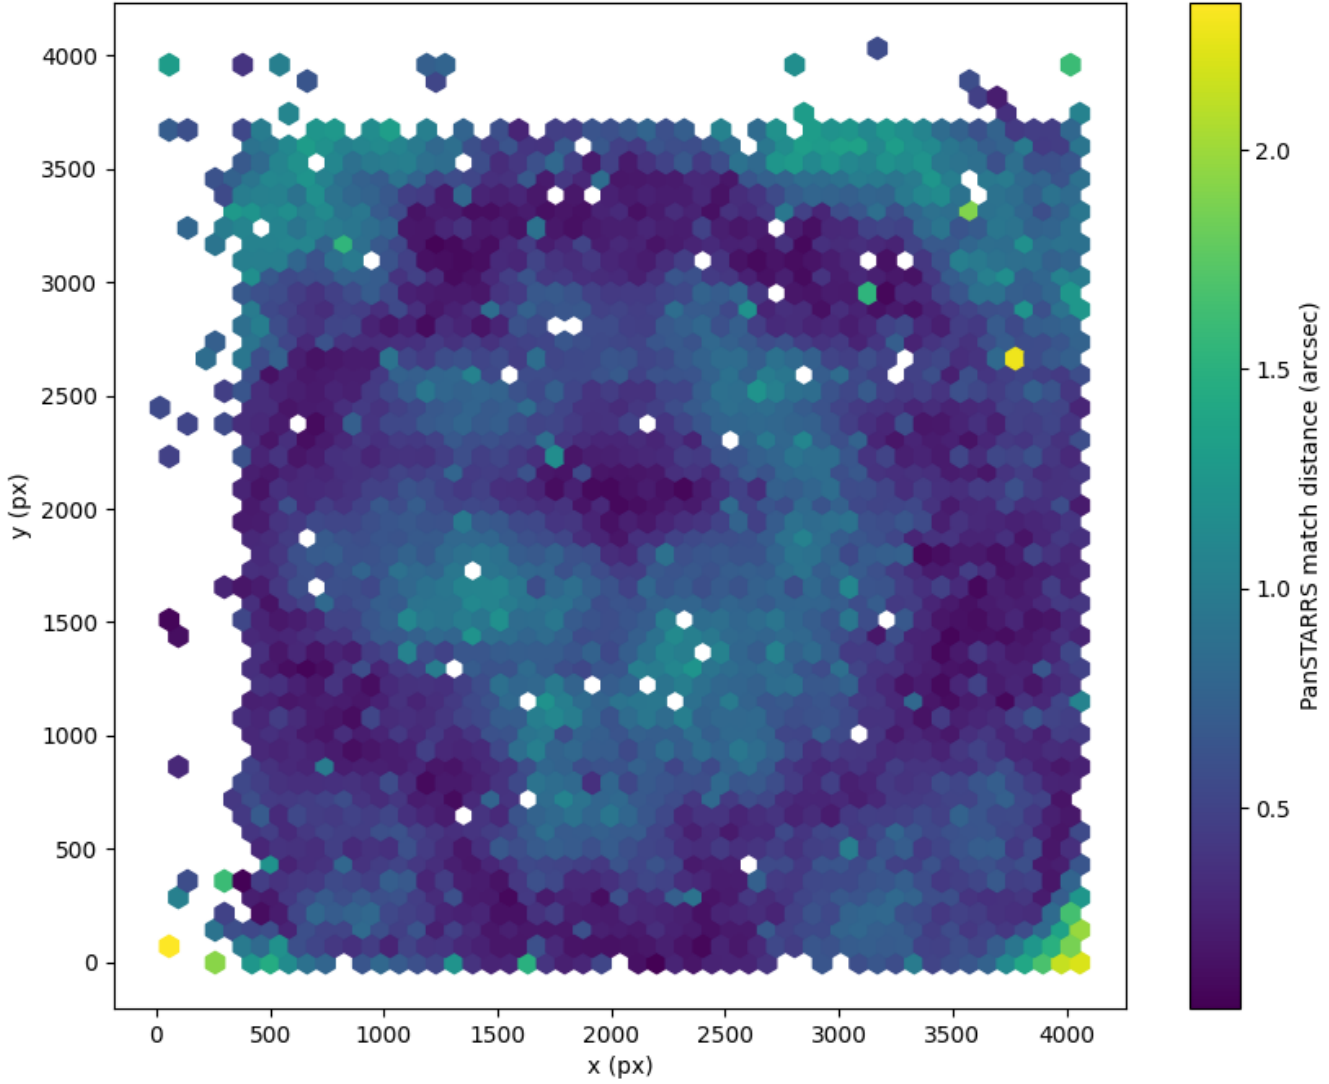

Field 2480
2D field distribution of catalog-matching distance (arcsec) to Pan-STARRS
Hexagon length: 82px

Field 2479
2D field distribution of catalog-matching distance (arcsec) to Pan-STARRS
Hexagon length: 81px