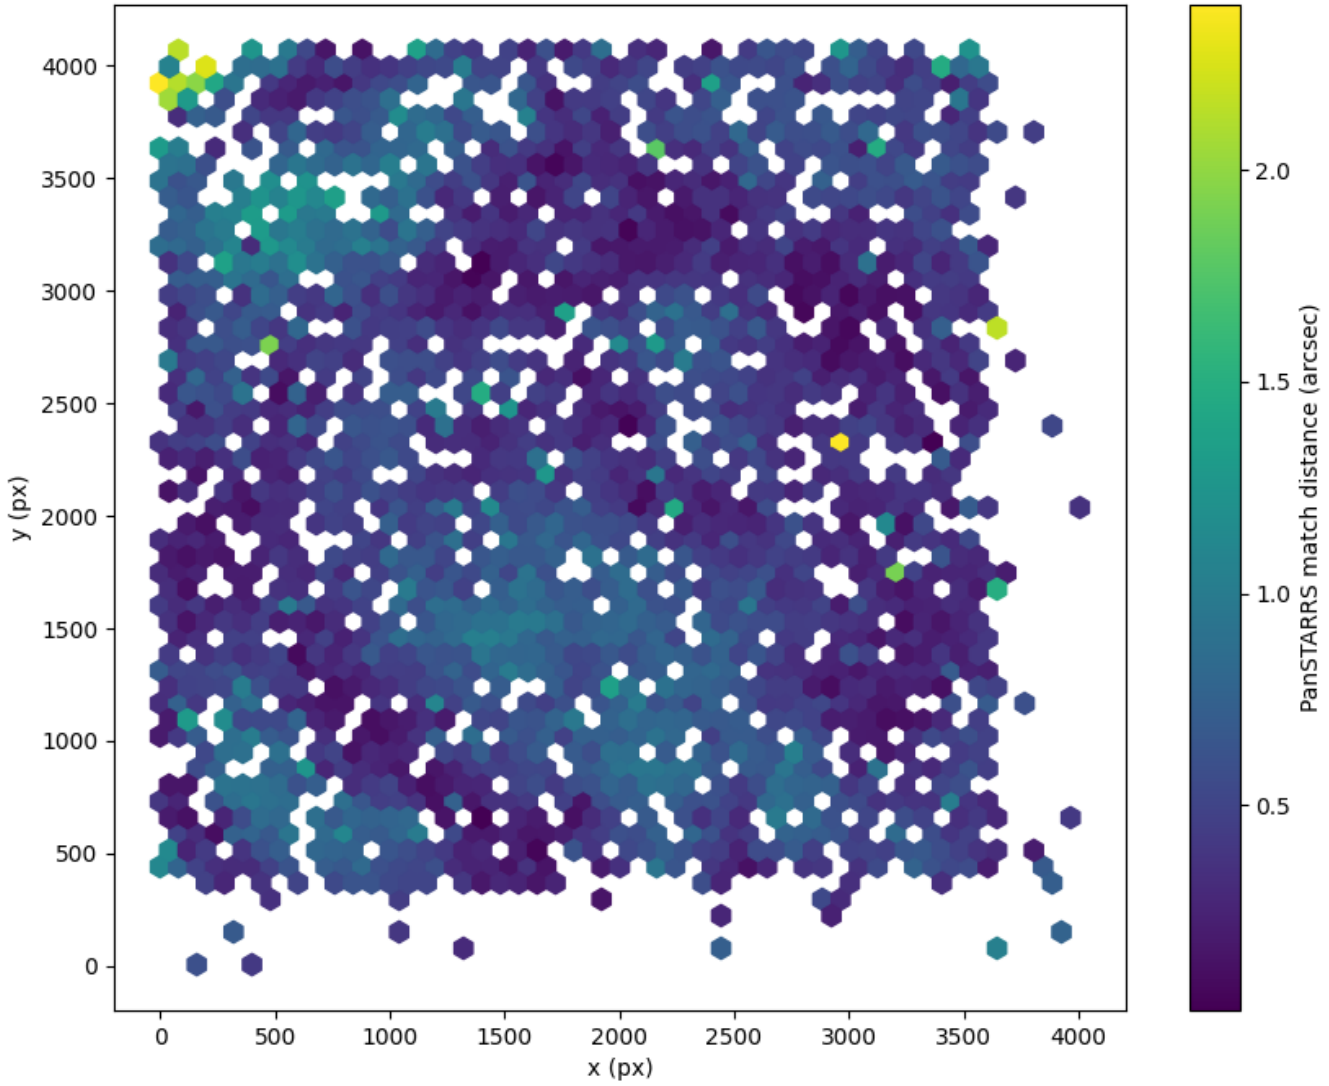

Field 2892
2D field distribution of catalog-matching distance (arcsec) to Pan-STARRS
Hexagon length: 81px

Field 2798
2D field distribution of catalog-matching distance (arcsec) to Pan-STARRS
Hexagon length: 80px