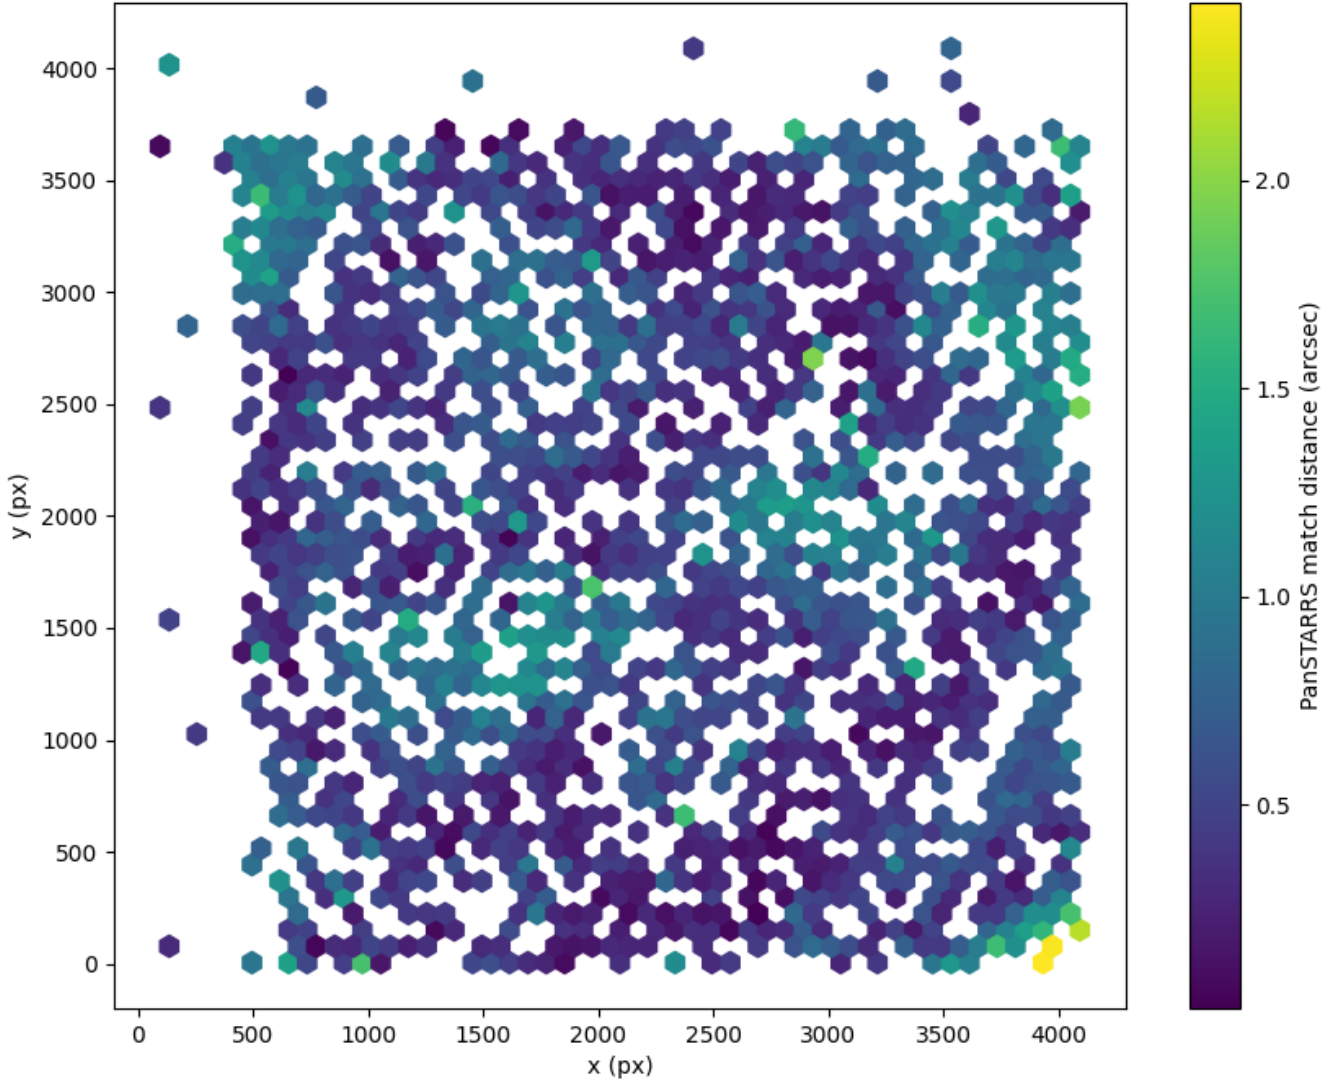

Field 2898
2D field distribution of catalog-matching distance (arcsec) to Pan-STARRS
Hexagon length: 82px

Field 2897
2D field distribution of catalog-matching distance (arcsec) to Pan-STARRS
Hexagon length: 80px