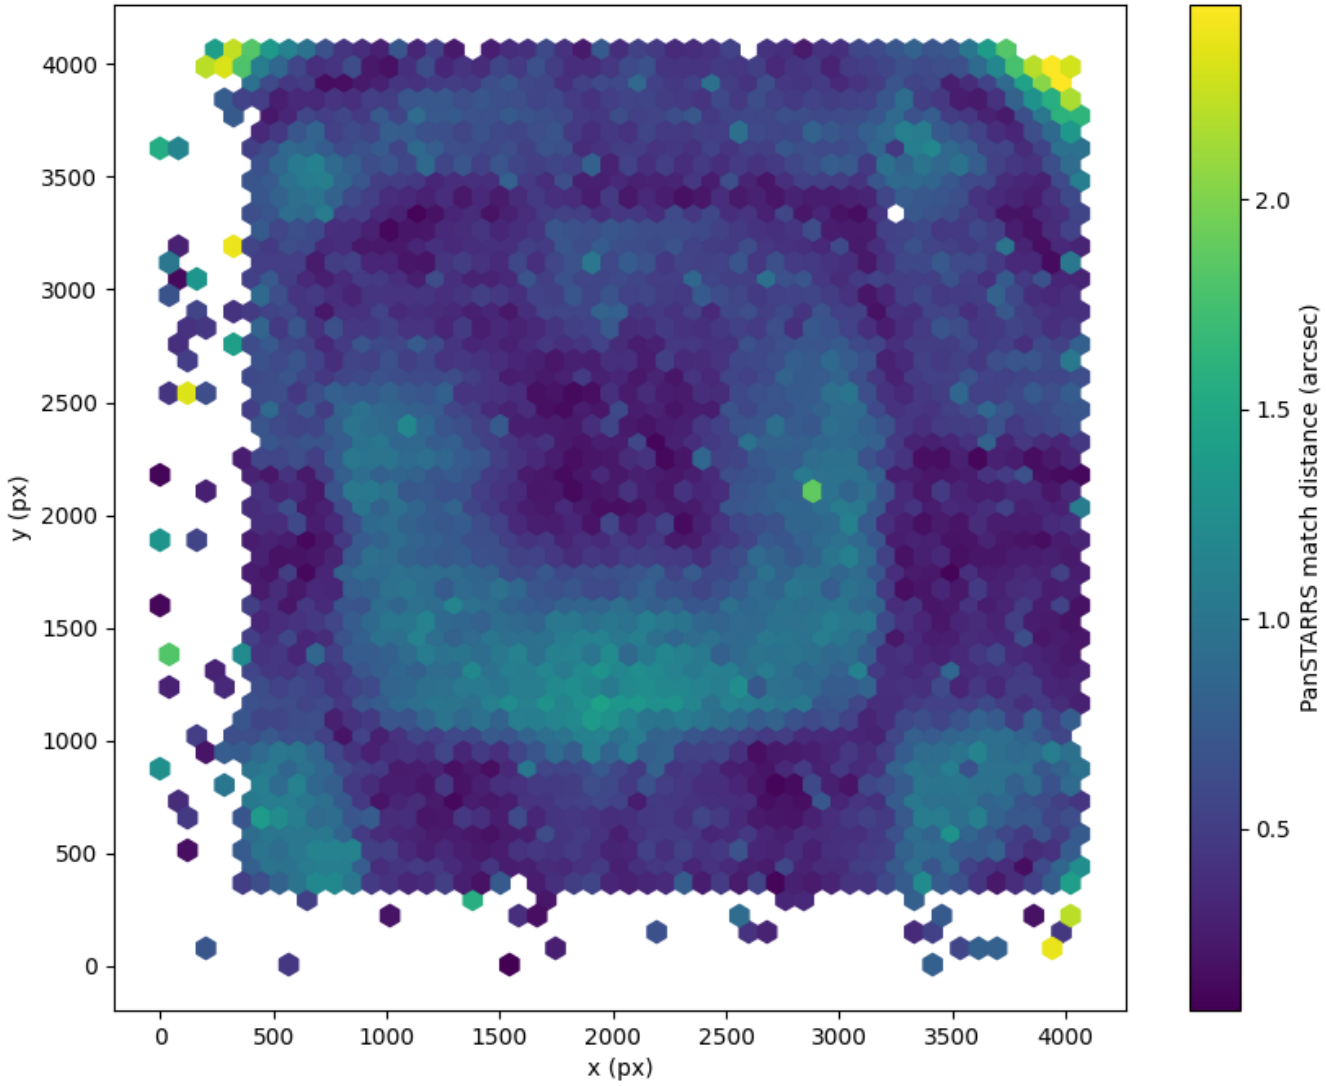

Field 0481
2D field distribution of catalog-matching distance (arcsec) to Pan-STARRS
Hexagon length: 80px

Field 0480
2D field distribution of catalog-matching distance (arcsec) to Pan-STARRS
Hexagon length: 81px