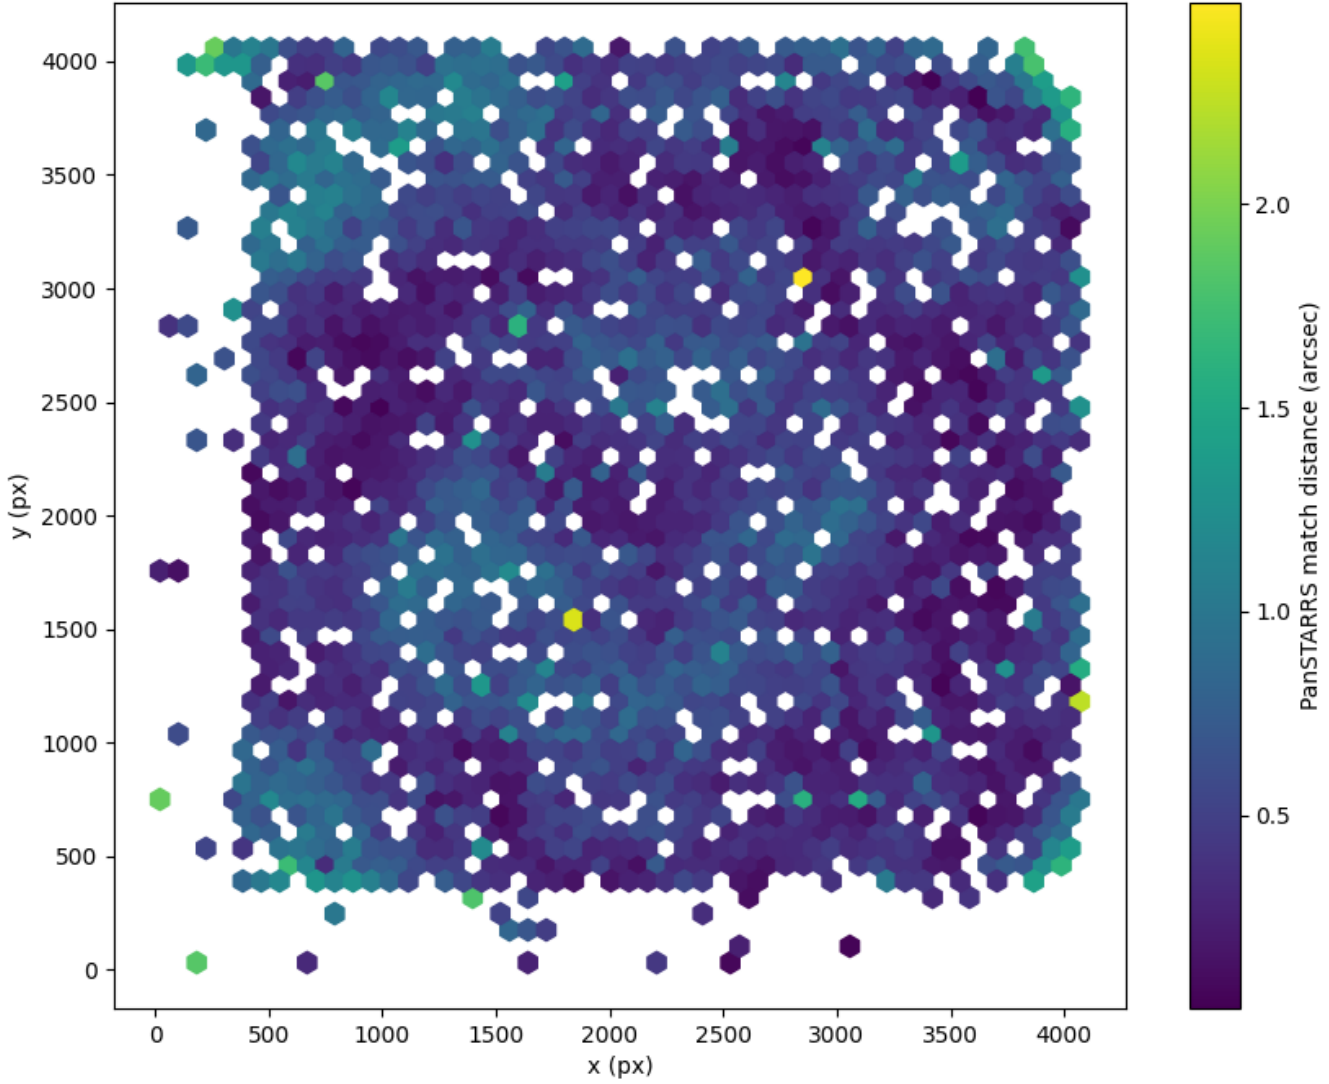

Field 0587
2D field distribution of catalog-matching distance (arcsec) to Pan-STARRS
Hexagon length: 82px

Field 0487
2D field distribution of catalog-matching distance (arcsec) to Pan-STARRS
Hexagon length: 81px