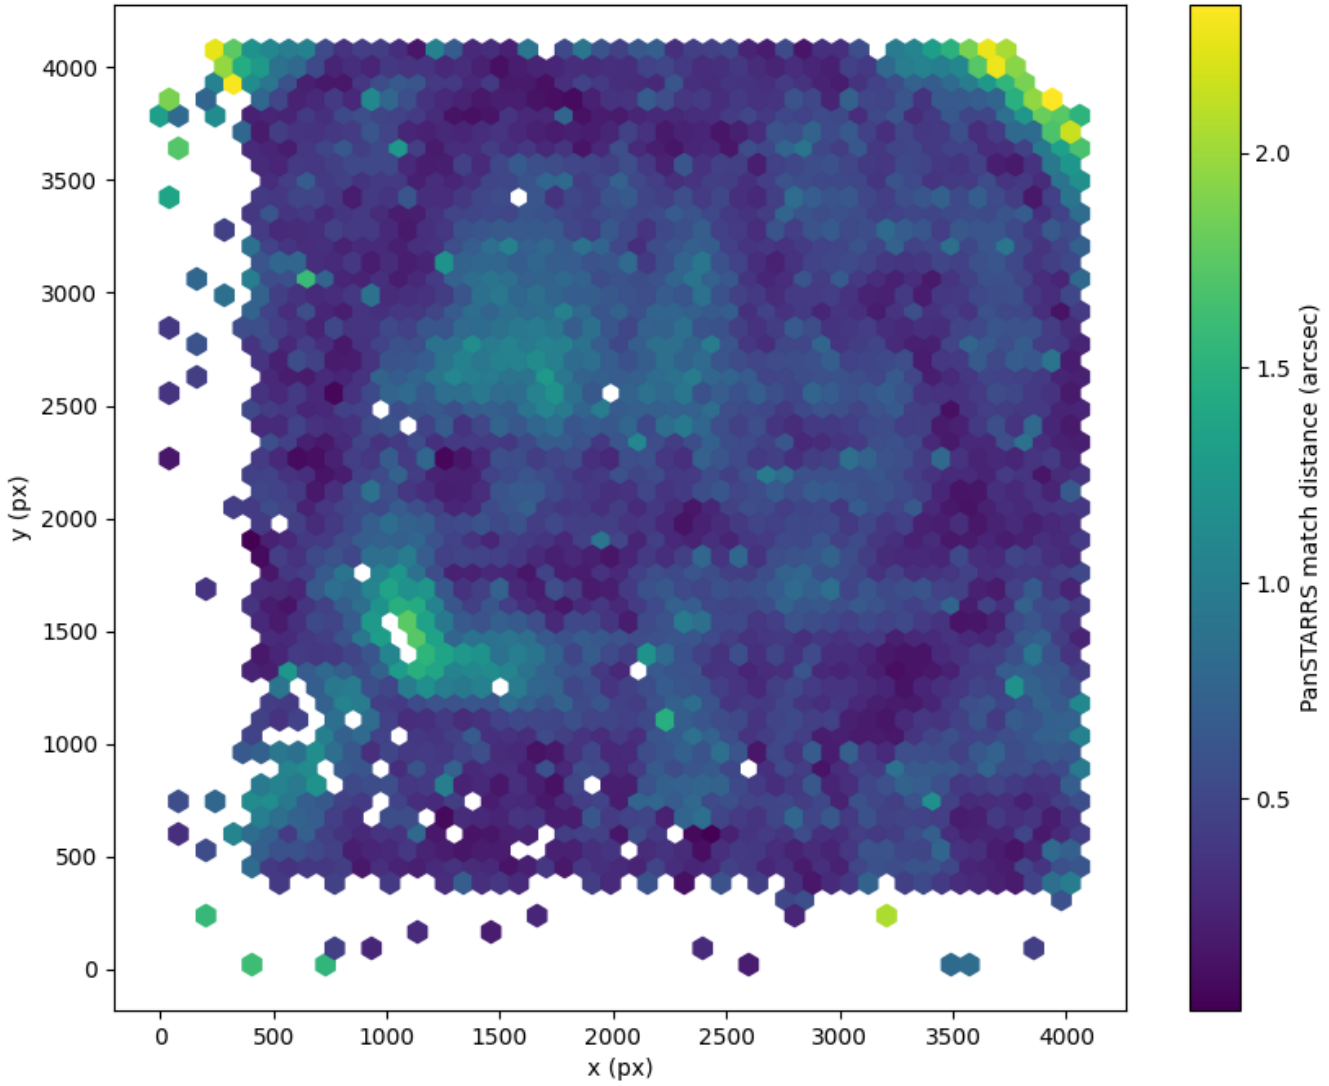

Field 0254
2D field distribution of catalog-matching distance (arcsec) to Pan-STARRS
Hexagon length: 81px

Field 0253
2D field distribution of catalog-matching distance (arcsec) to Pan-STARRS
Hexagon length: 81px