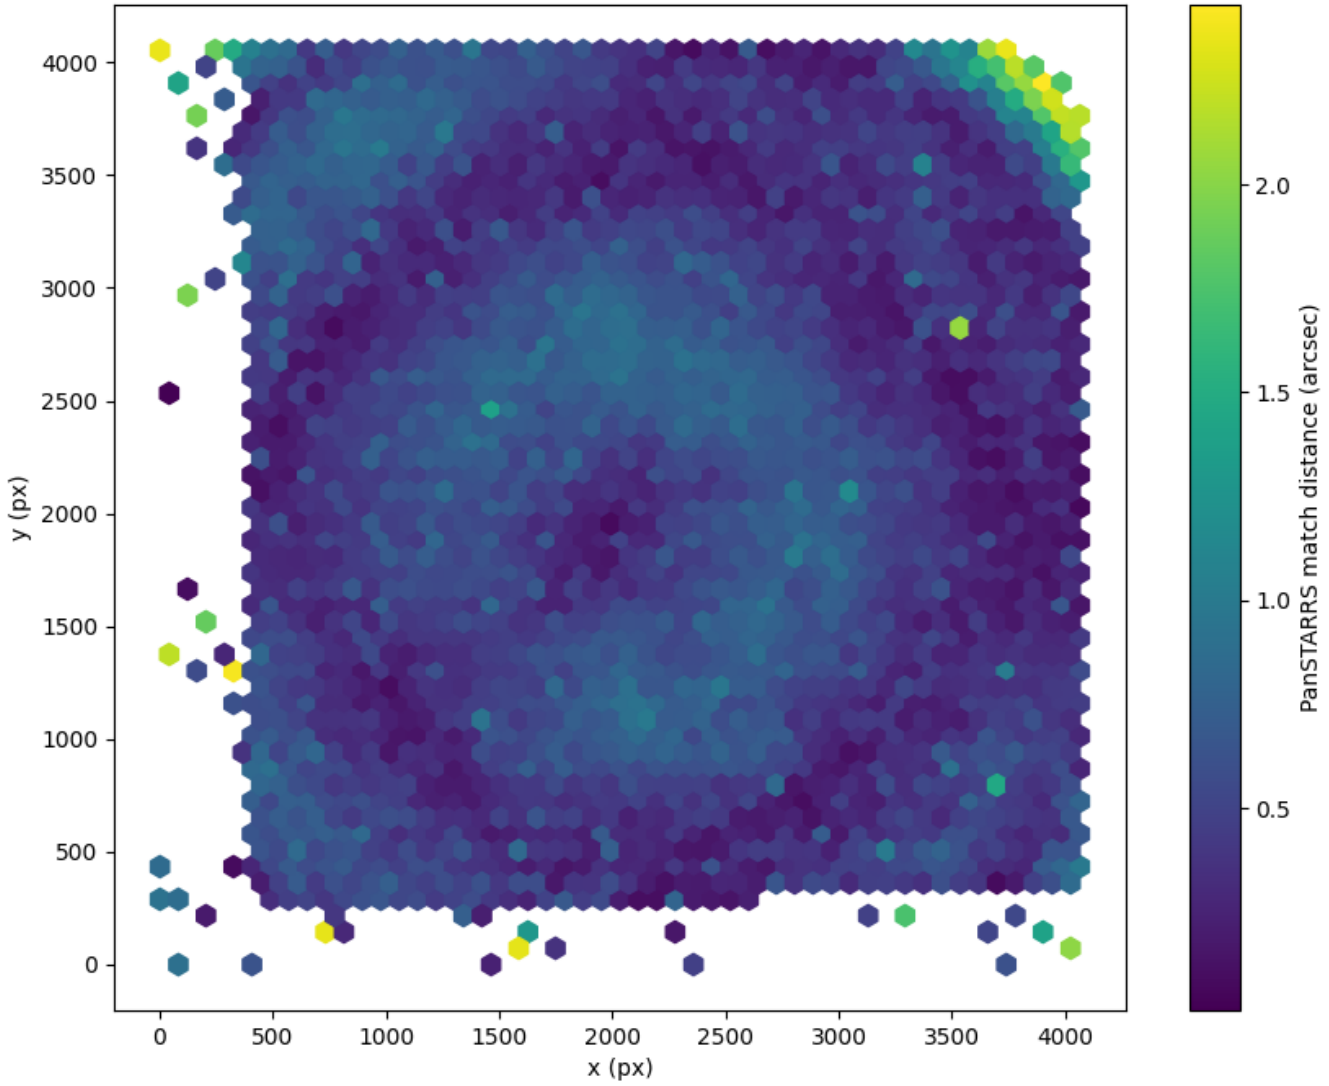

Field 0590
2D field distribution of catalog-matching distance (arcsec) to Pan-STARRS
Hexagon length: 81px

Field 0589
2D field distribution of catalog-matching distance (arcsec) to Pan-STARRS
Hexagon length: 81px