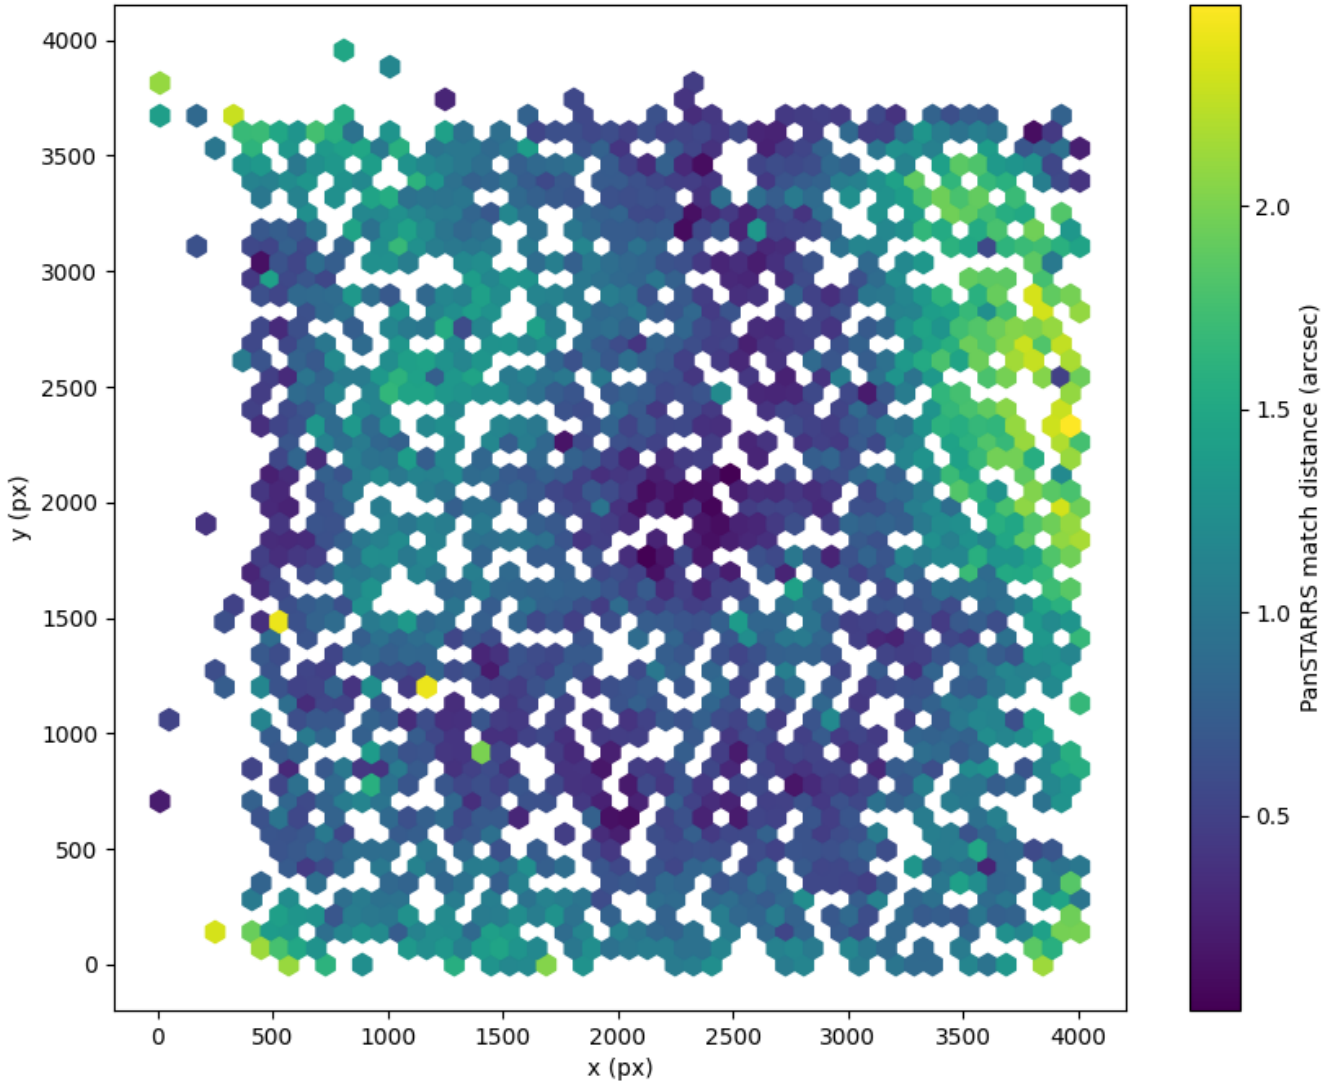

Field 2690
2D field distribution of catalog-matching distance (arcsec) to Pan-STARRS
Hexagon length: 81px

Field 2689
2D field distribution of catalog-matching distance (arcsec) to Pan-STARRS
Hexagon length: 80px