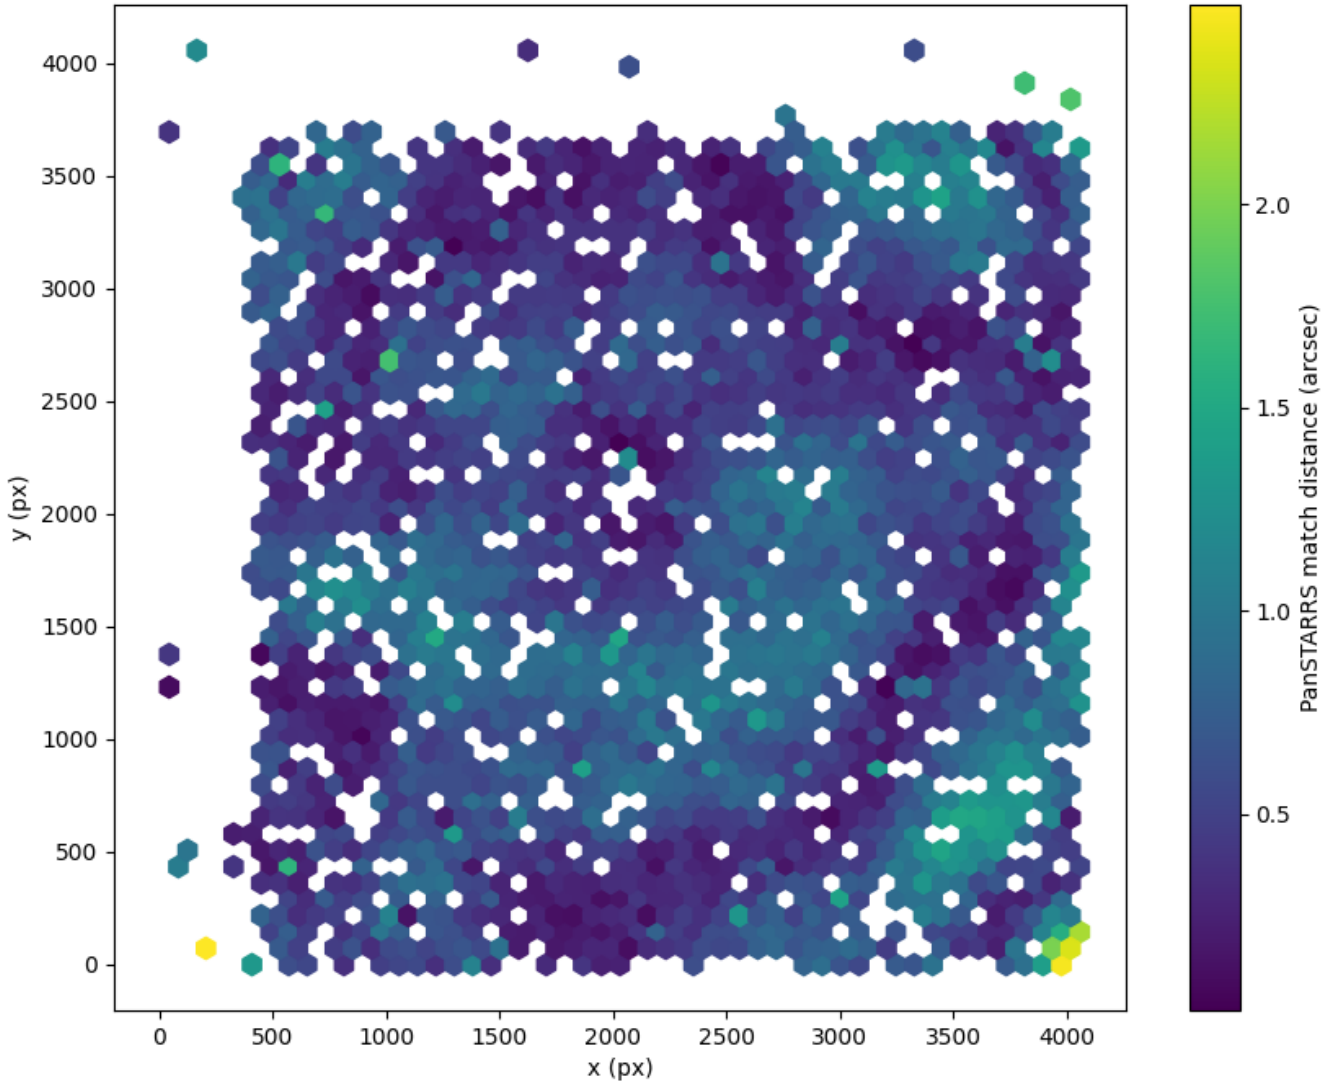

Field 2475
2D field distribution of catalog-matching distance (arcsec) to Pan-STARRS
Hexagon length: 81px

Field 2474
2D field distribution of catalog-matching distance (arcsec) to Pan-STARRS
Hexagon length: 81px