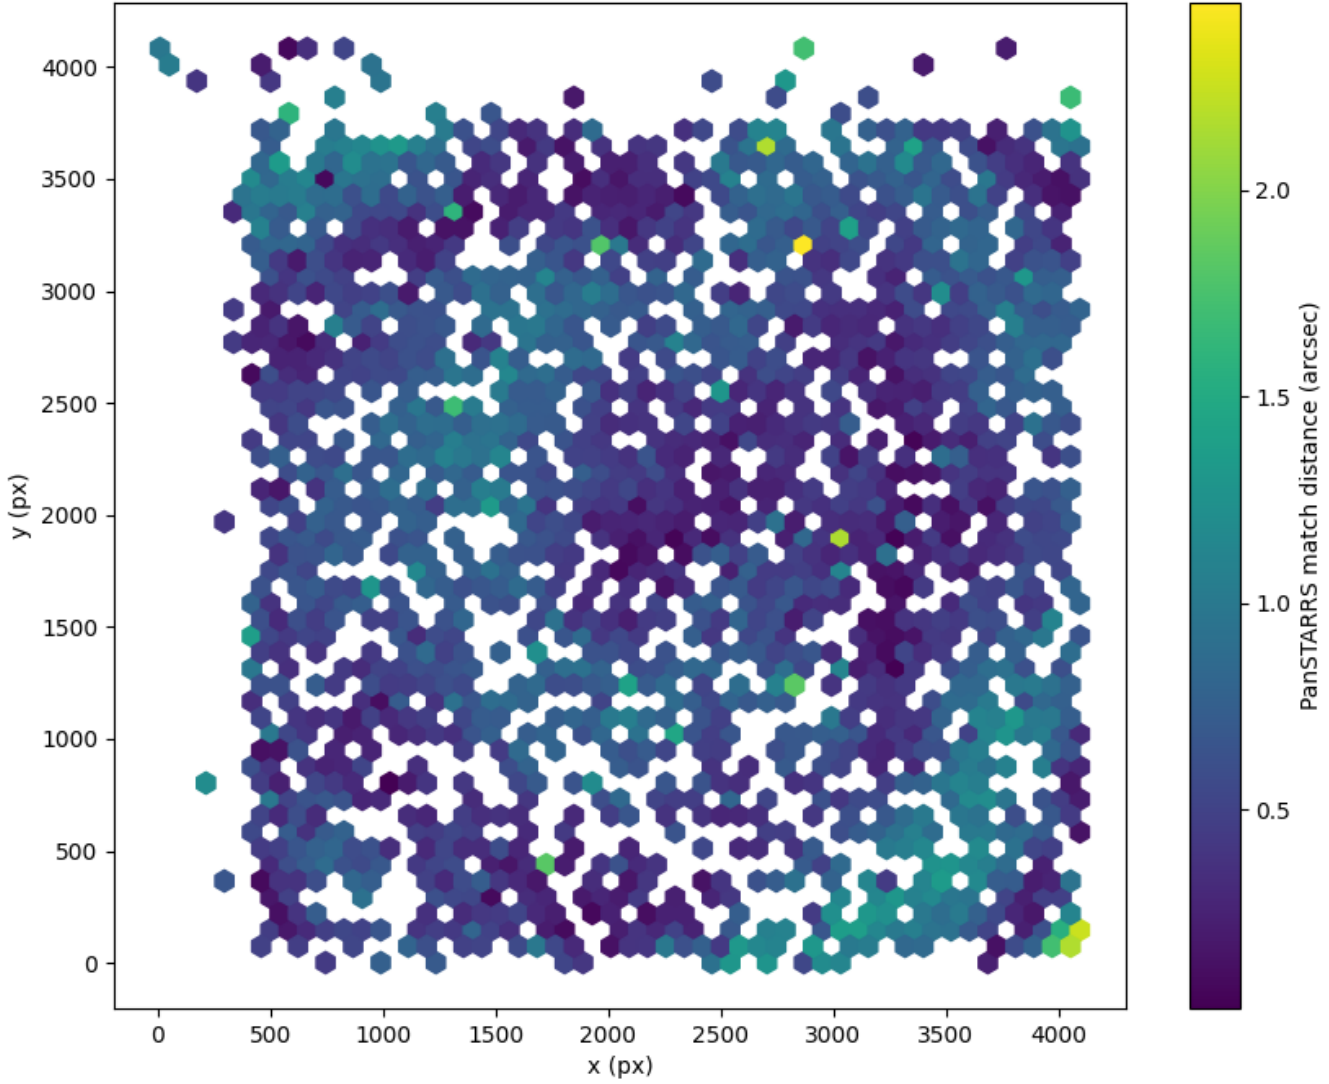

Field 2472
2D field distribution of catalog-matching distance (arcsec) to Pan-STARRS
Hexagon length: 81px

Field 2471
2D field distribution of catalog-matching distance (arcsec) to Pan-STARRS
Hexagon length: 82px