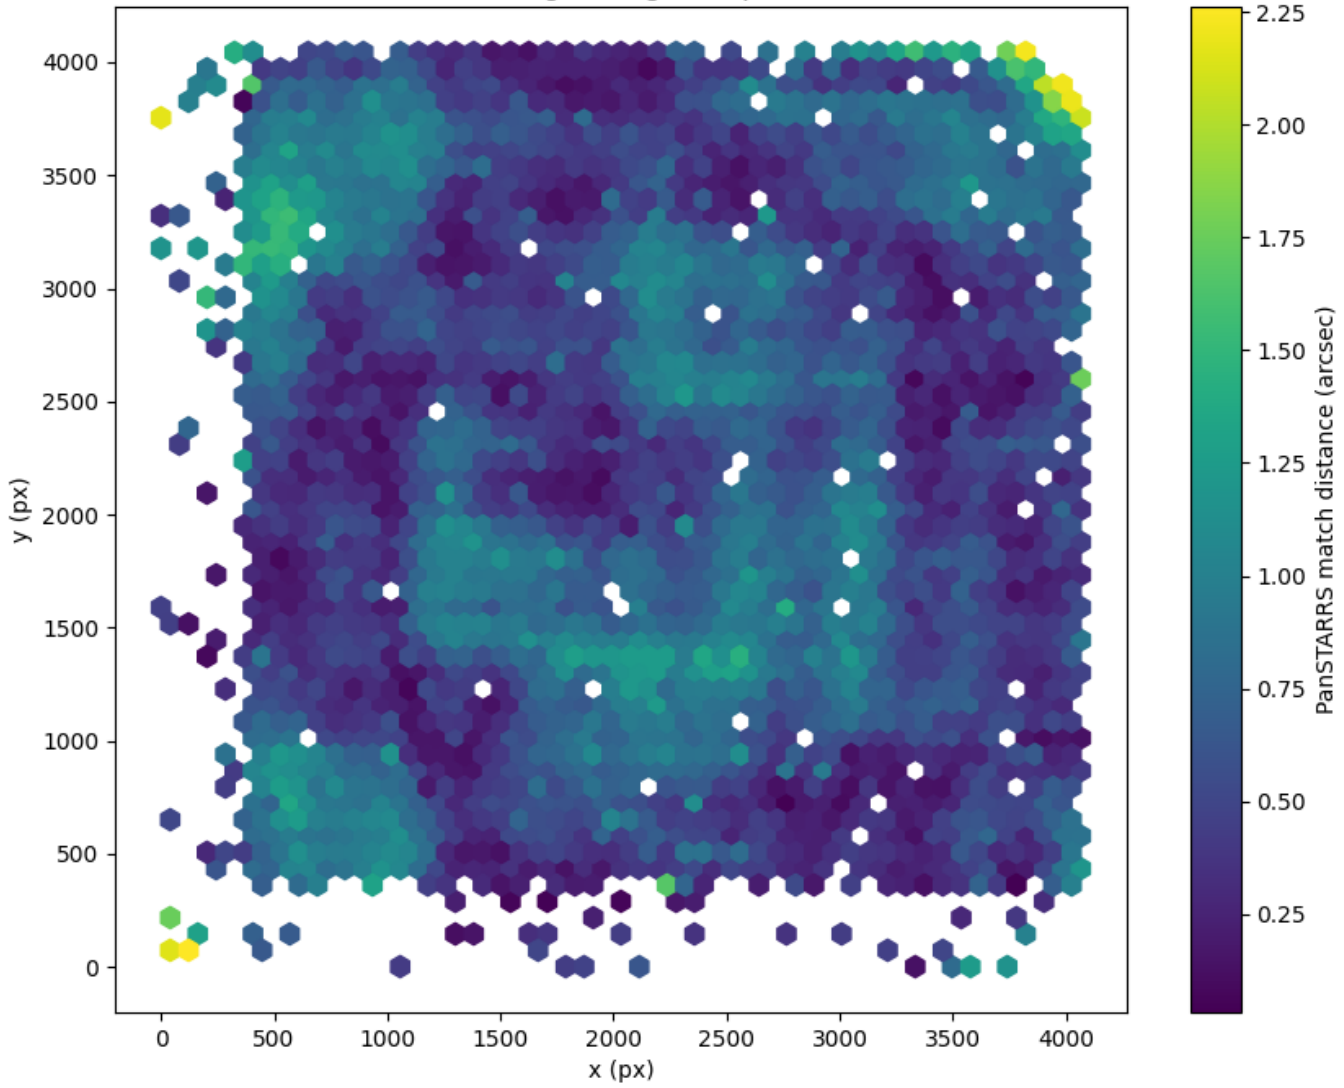

Field 0151
2D field distribution of catalog-matching distance (arcsec) to Pan-STARRS
Hexagon length: 81px

Field 0150
2D field distribution of catalog-matching distance (arcsec) to Pan-STARRS
Hexagon length: 81px