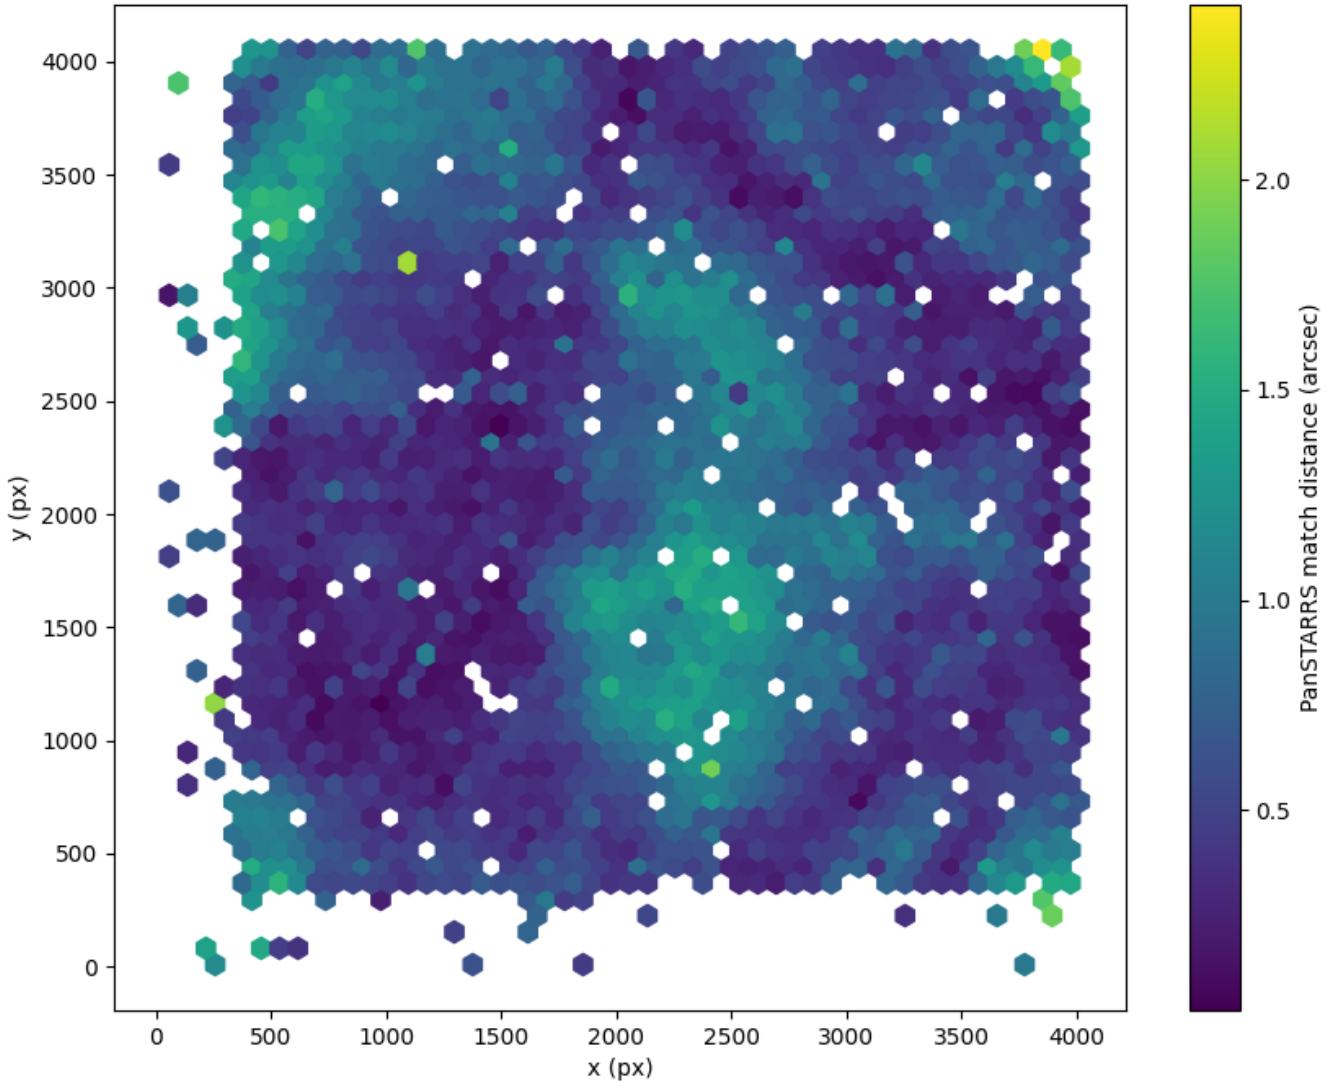

Field 0264
2D field distribution of catalog-matching distance (arcsec) to Pan-STARRS
Hexagon length: 82px

Field 0263
2D field distribution of catalog-matching distance (arcsec) to Pan-STARRS
Hexagon length: 80px