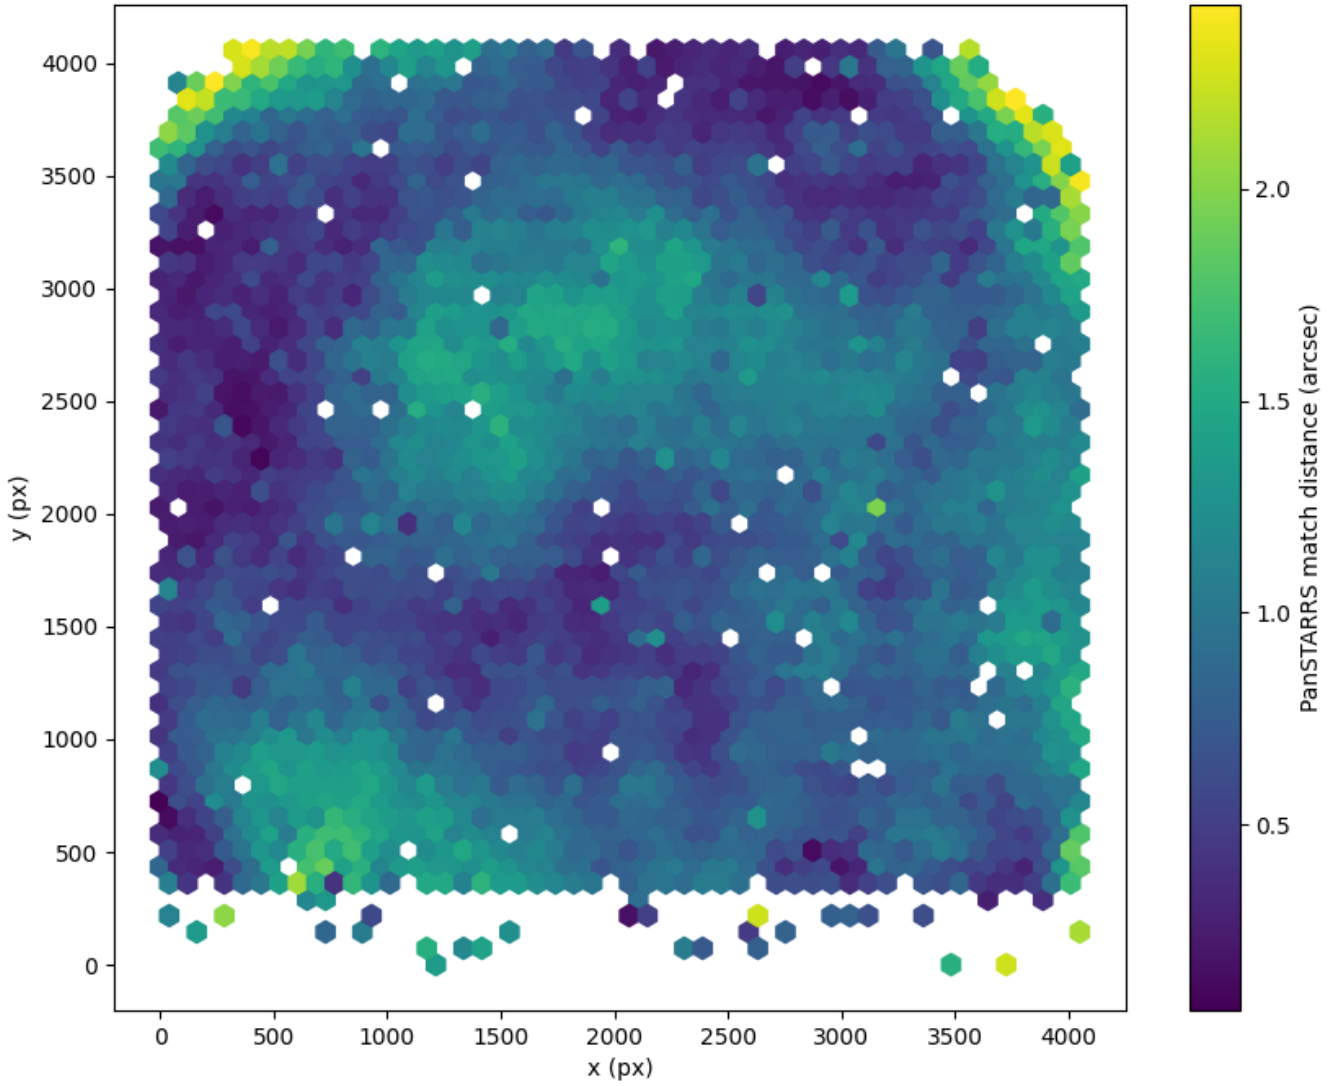

Field 0807
2D field distribution of catalog-matching distance (arcsec) to Pan-STARRS
Hexagon length: 82px

Field 0806
2D field distribution of catalog-matching distance (arcsec) to Pan-STARRS
Hexagon length: 81px