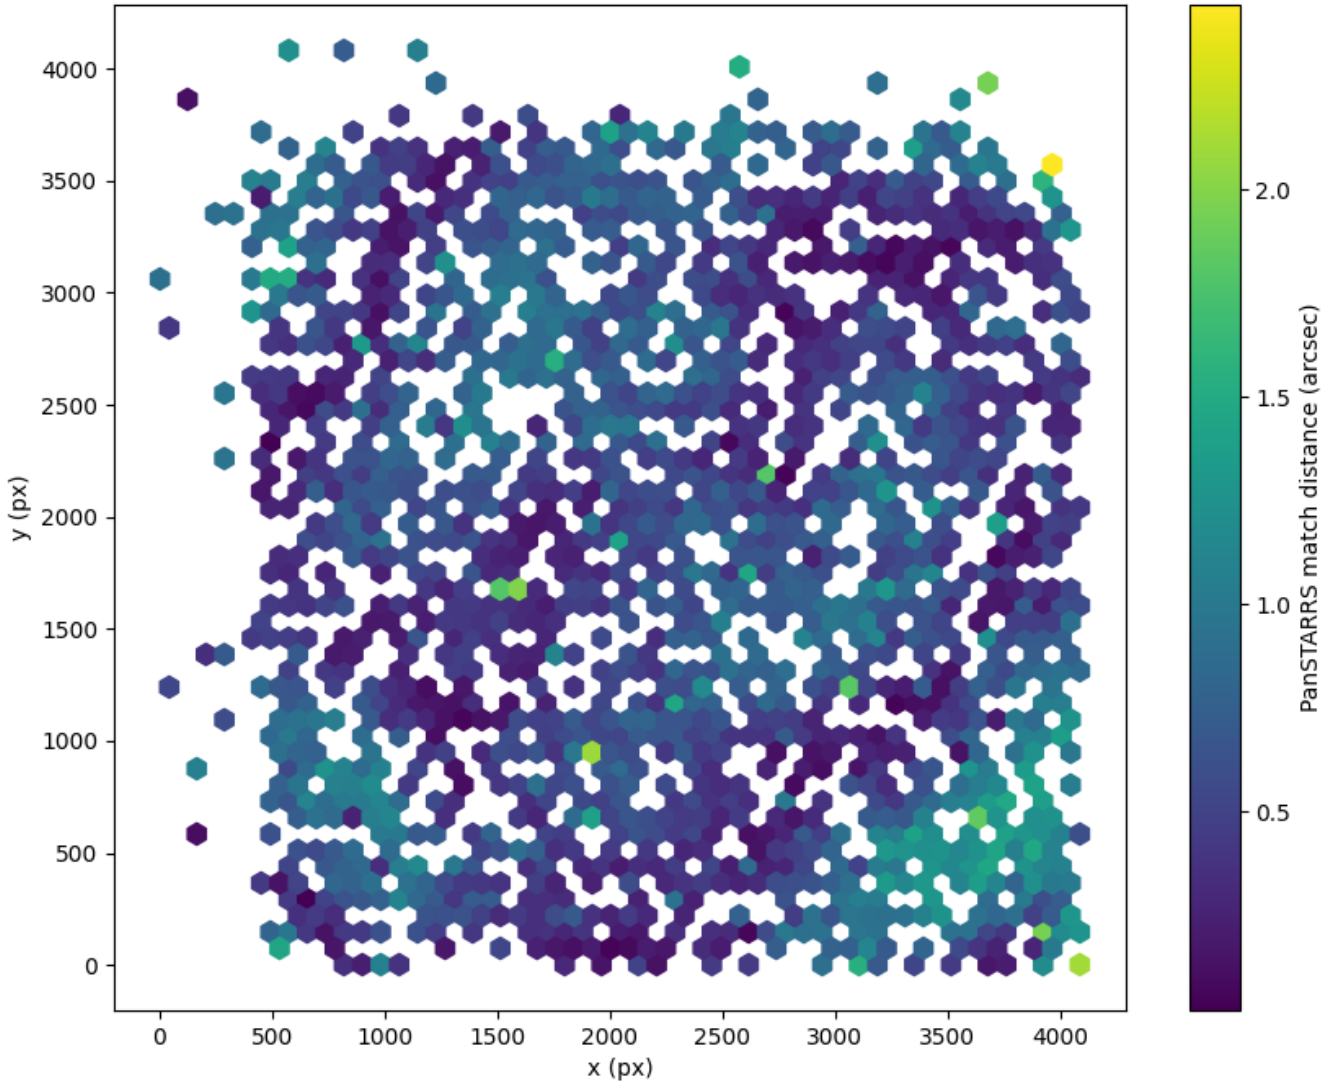

Field 2899
2D field distribution of catalog-matching distance (arcsec) to Pan-STARRS
Hexagon length: 81px

Field 2898
2D field distribution of catalog-matching distance (arcsec) to Pan-STARRS
Hexagon length: 82px