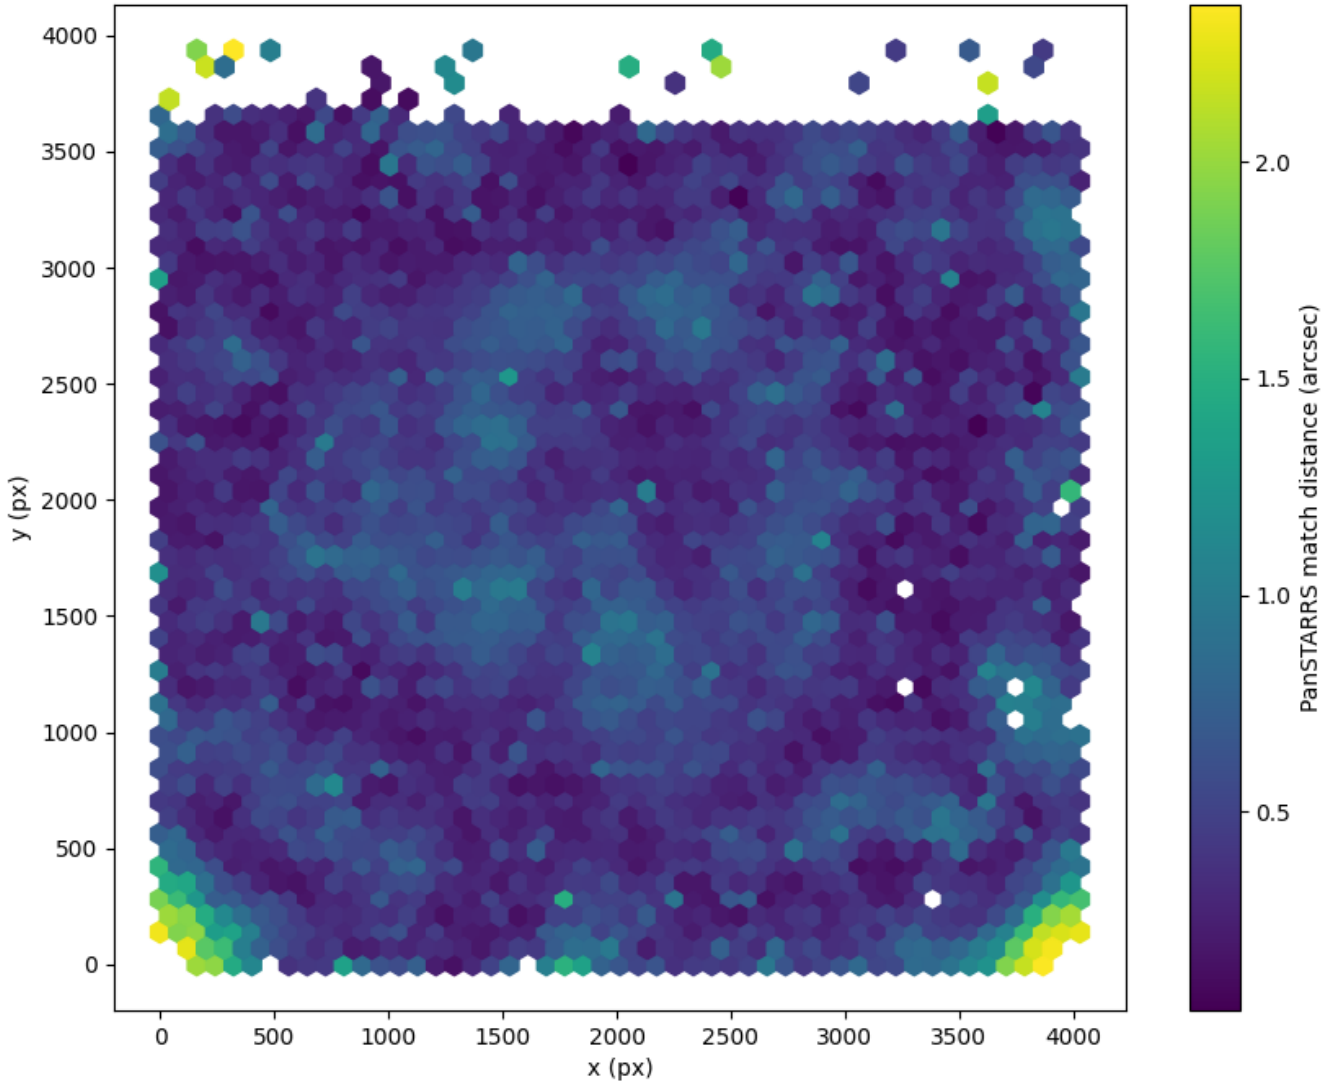

Field 0476
2D field distribution of catalog-matching distance (arcsec) to Pan-STARRS
Hexagon length: 81px

Field 0475
2D field distribution of catalog-matching distance (arcsec) to Pan-STARRS
Hexagon length: 81px