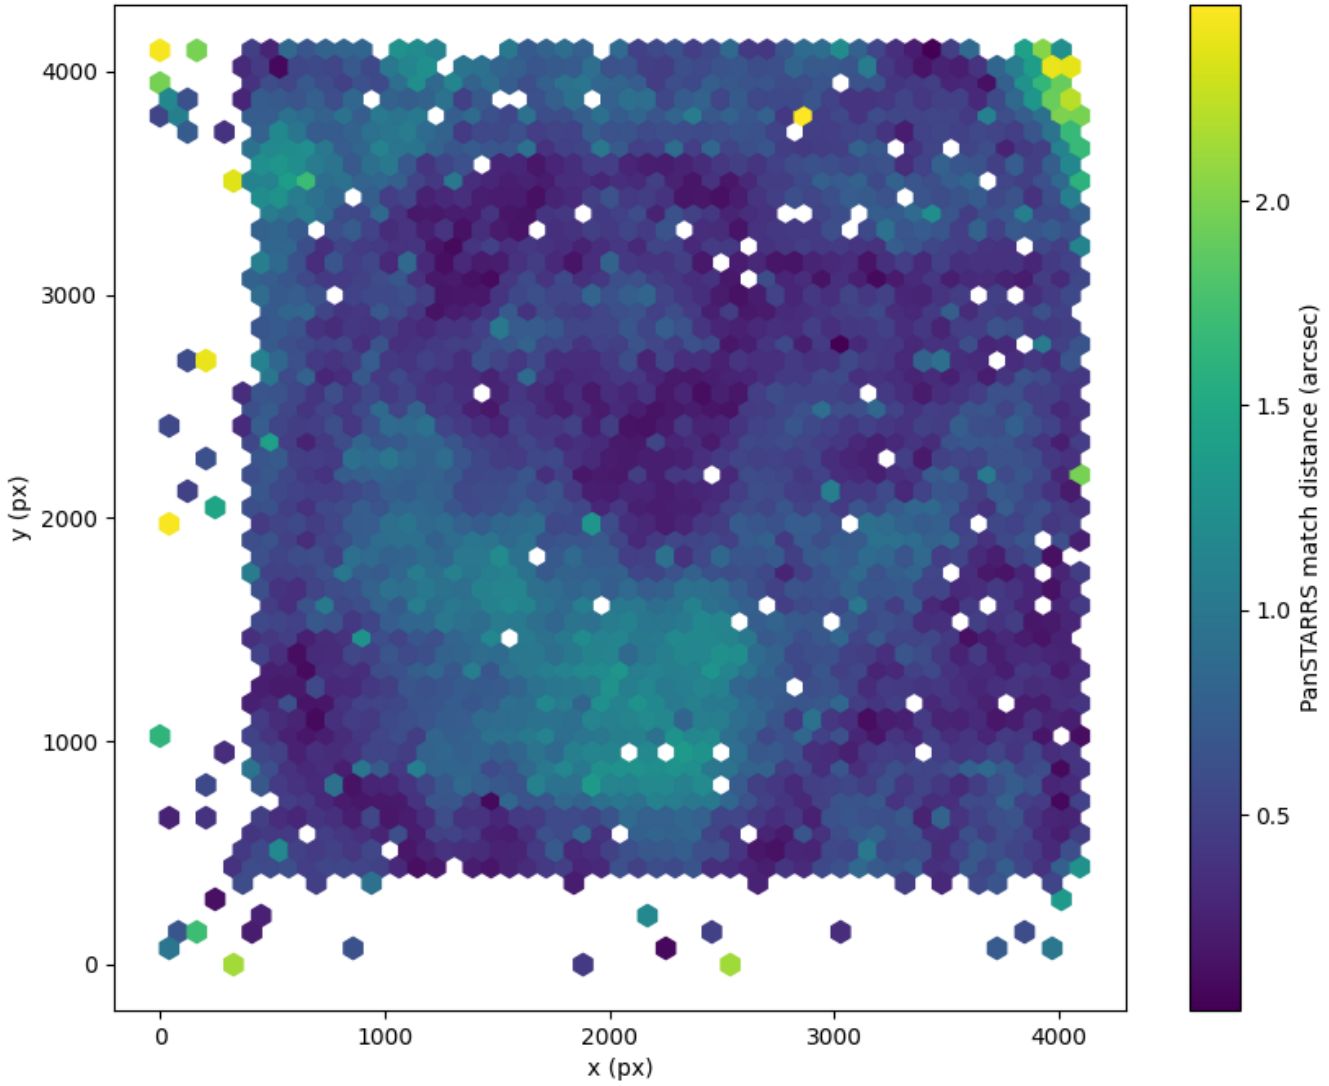

Field 0140
2D field distribution of catalog-matching distance (arcsec) to Pan-STARRS
Hexagon length: 80px

Field 0139
2D field distribution of catalog-matching distance (arcsec) to Pan-STARRS
Hexagon length: 82px