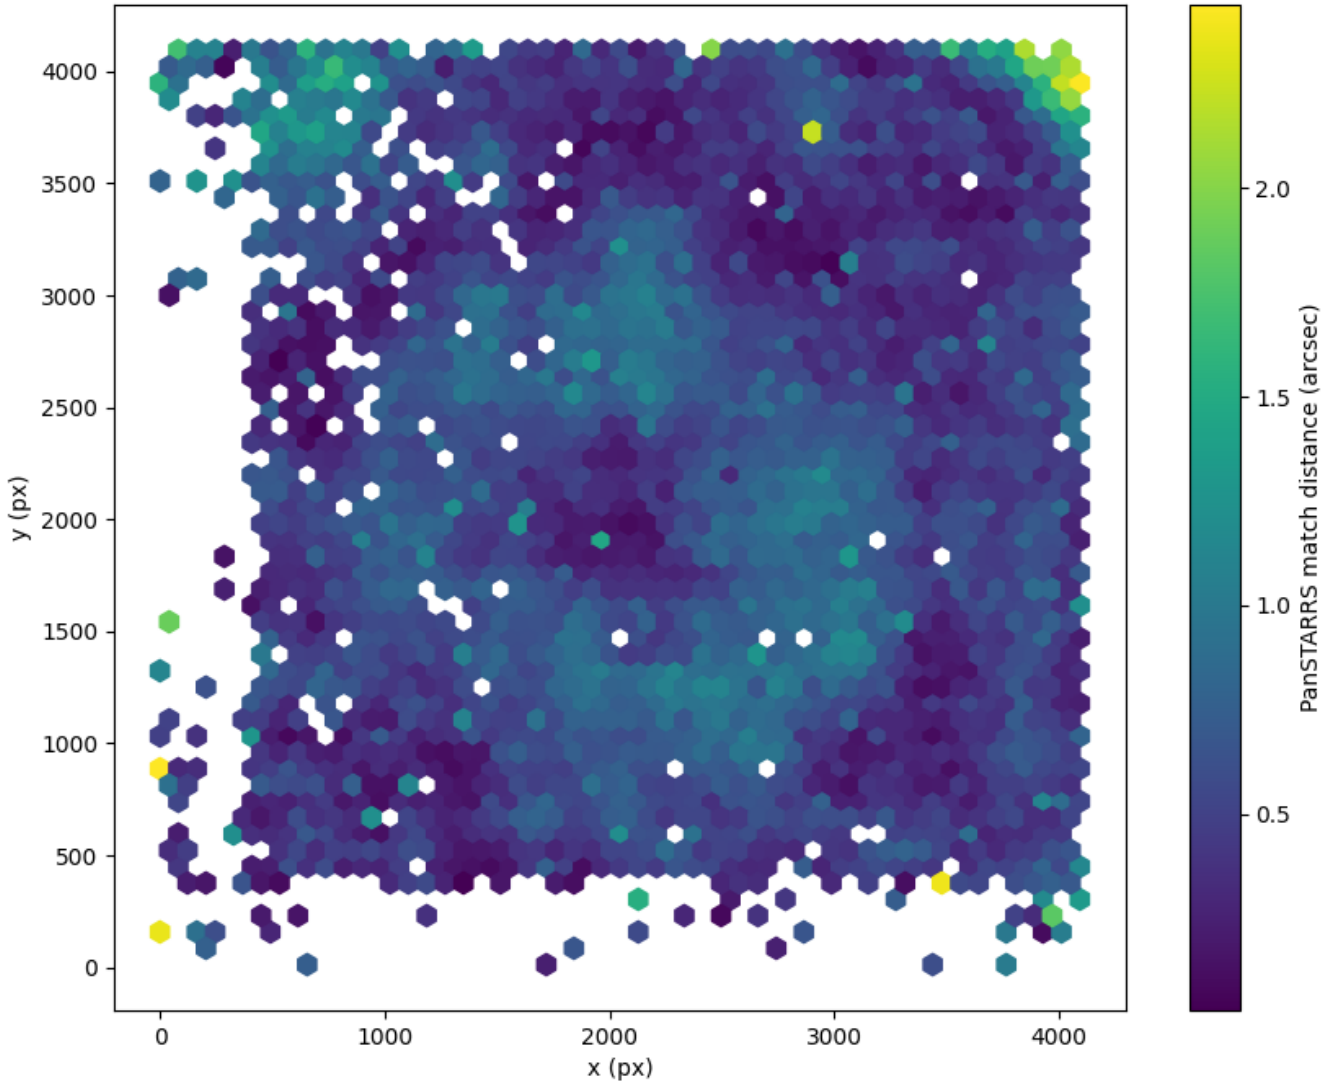

Field 0145
2D field distribution of catalog-matching distance (arcsec) to Pan-STARRS
Hexagon length: 82px

Field 0144
2D field distribution of catalog-matching distance (arcsec) to Pan-STARRS
Hexagon length: 82px