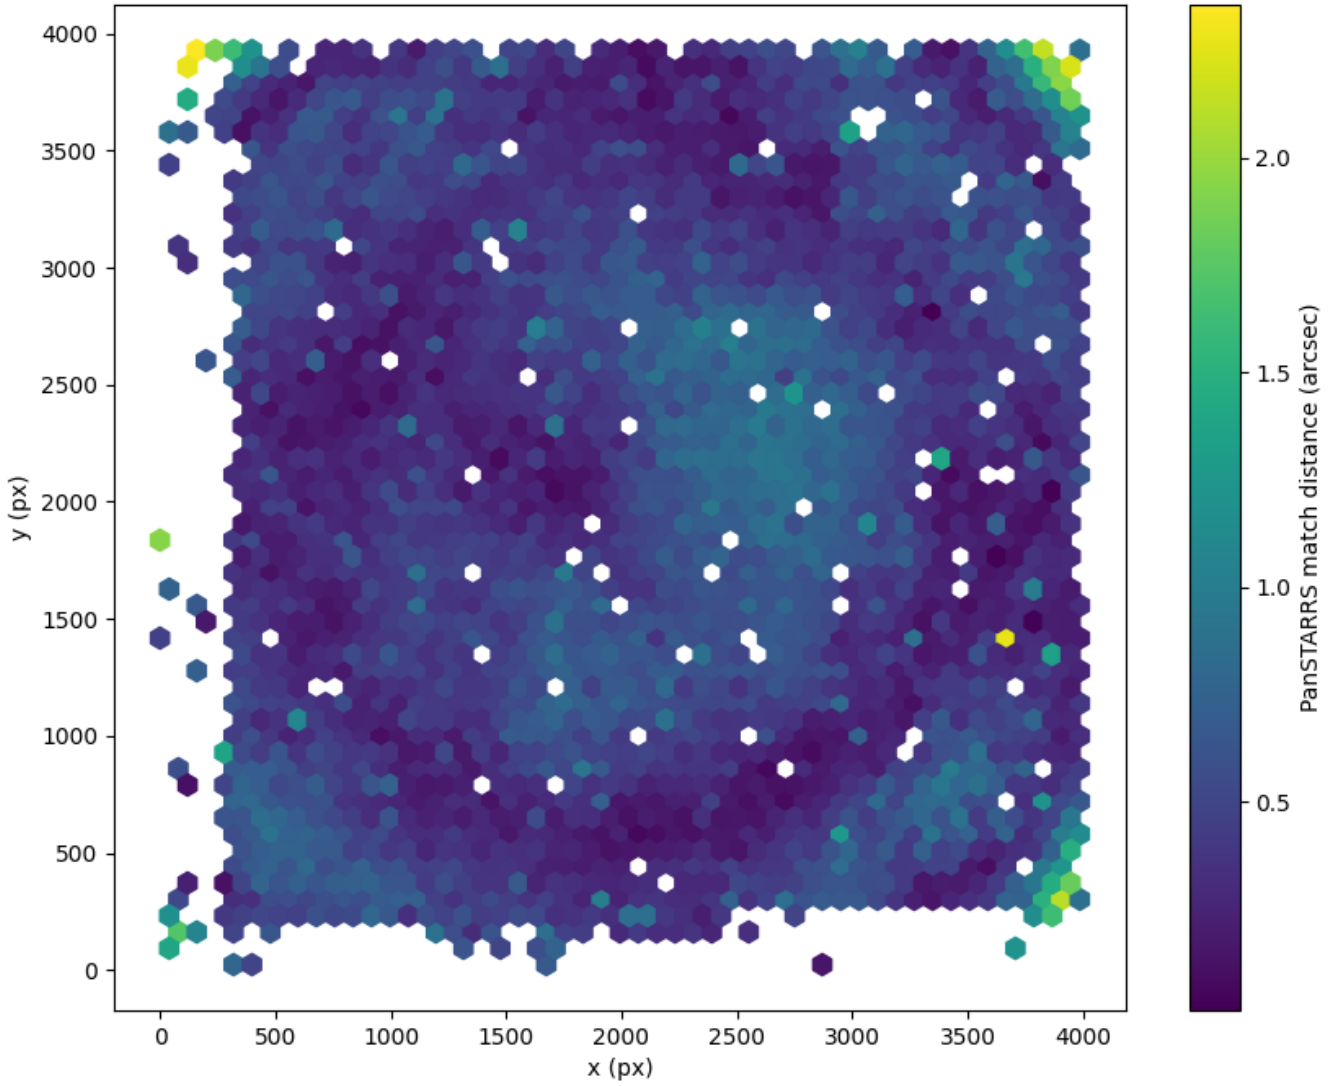

Field 0484
2D field distribution of catalog-matching distance (arcsec) to Pan-STARRS
Hexagon length: 82px

Field 0483
2D field distribution of catalog-matching distance (arcsec) to Pan-STARRS
Hexagon length: 80px