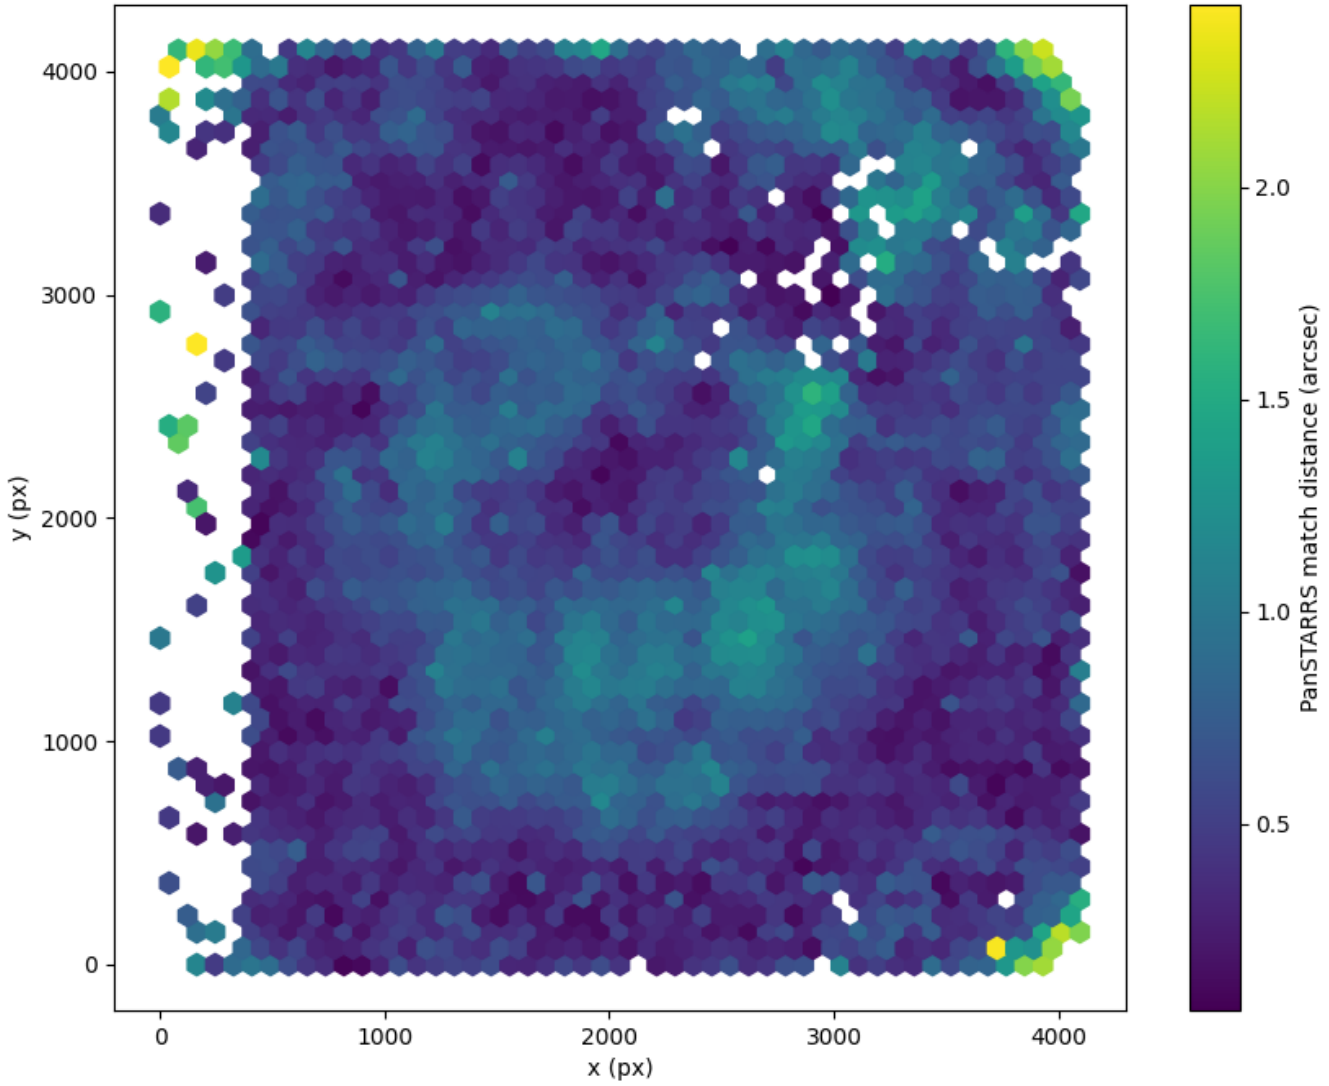

Field 0368
2D field distribution of catalog-matching distance (arcsec) to Pan-STARRS
Hexagon length: 81px

Field 0367
2D field distribution of catalog-matching distance (arcsec) to Pan-STARRS
Hexagon length: 82px