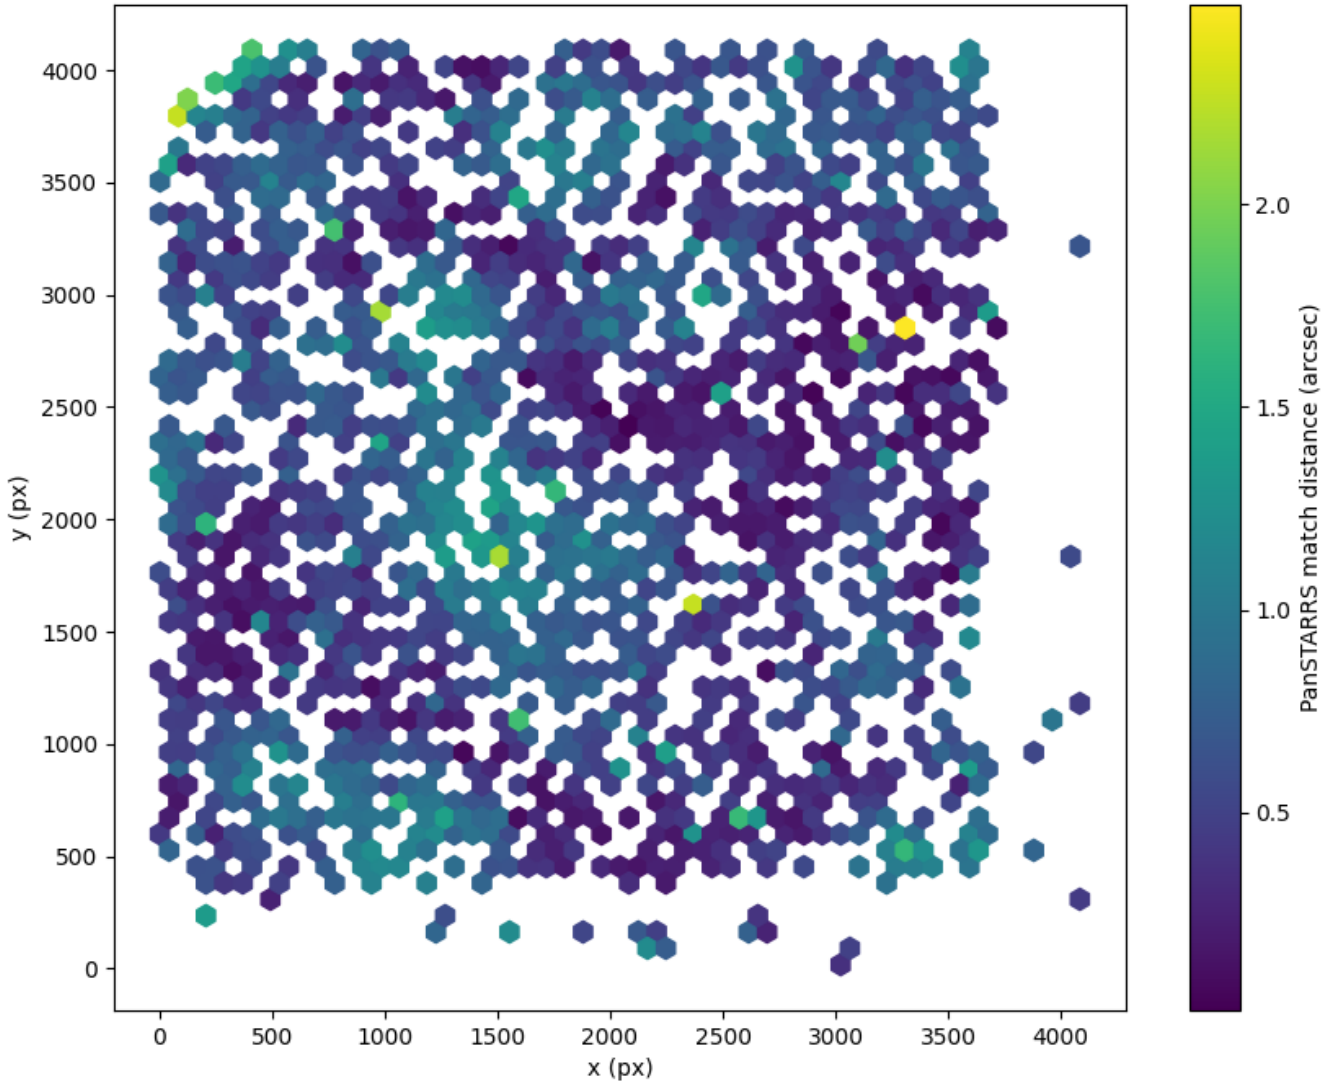

Field 2468
2D field distribution of catalog-matching distance (arcsec) to Pan-STARRS
Hexagon length: 81px

Field 2467
2D field distribution of catalog-matching distance (arcsec) to Pan-STARRS
Hexagon length: 82px