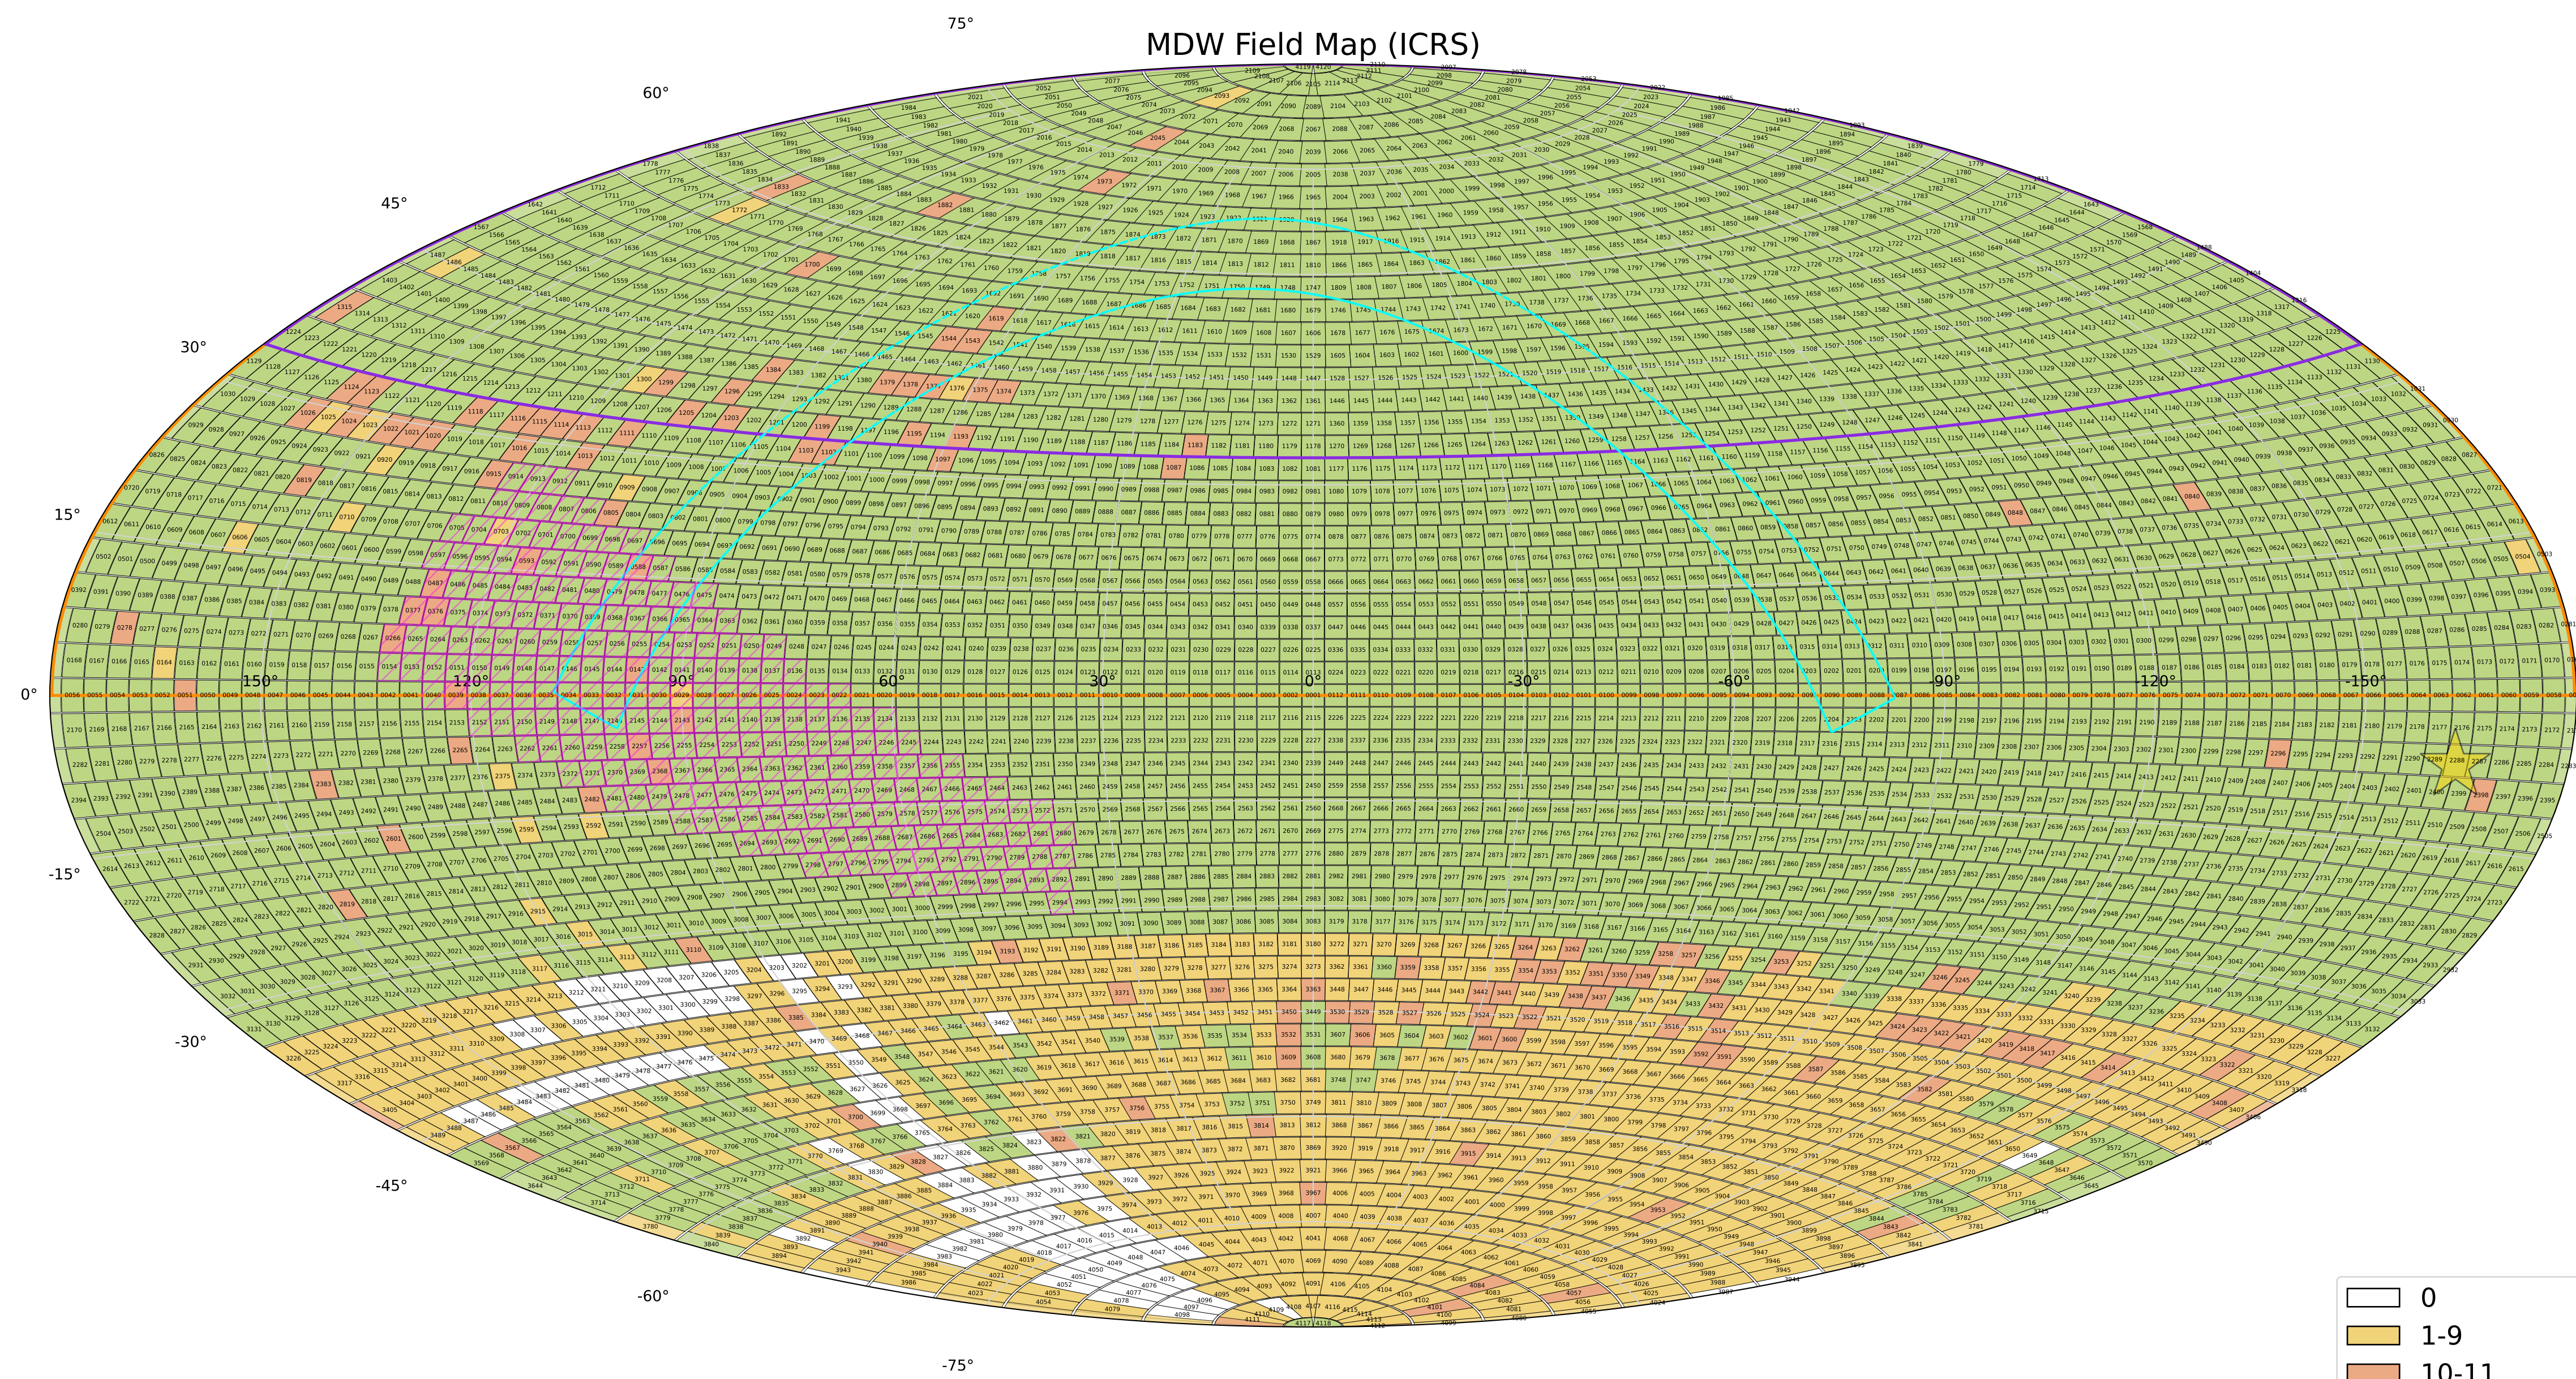

MDW Field Map (ICRS)

- 0
- 1-9
- 10-11
- 12
- 12+
- DR0
- DR1(Planned, Q4 2024)
- IGAPS Footprint
- Northern Survey
- ★ Sun

Last Updated: 241010, numbers of raw images shown.,